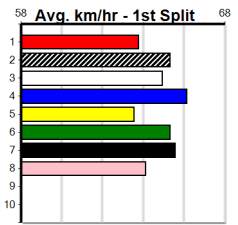

MATKO HIRE

Distance: 450m, Race Type: Mixed 6/7, Total Prizemoney: $2,925
1st: $1,950, 2nd: $600, 3rd: $300, 4th: $75

9
8:37PM
(VIC time)

Watchdog Tips: 0 0 0 0 **Bet:** .