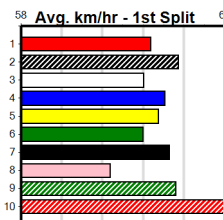

WOOD MOTORCYCLE & MOWER

Distance: 390m, Race Type: Mixed 6/7, Total Prizemoney: $2,925
1st: $1,950, 2nd: $600, 3rd: $300, 4th: $75

3
6:32PM
(VIC time)

Watchdog Tips: **0** **0** **0** **0** Bet: **0**

Form	Box	Weight	Dist	Track	Date	Time	BON	Margin	1st/2nd (Time)	PIR	Checked	Comment	W/R	Split 1	S/P	Grade

1 KEY PHILOSOPHY [7]

BK D Apr-23 AUSSIE INFRARED FRANK'S GIRL

Trainer: Deb Carr (Miniera)

6th (2)	33.7	450	WBL	R1	16-Jan-25	25.99	25.14	4.75	L BINDY BLAZER (25.66)	S/655	.	.	.	6.94	$9.20	M
1st (4)	33.7	390	WBL	R1	23-Jan-25	22.43	21.97	1.75	L LASTON CASTLE (22.54)	M/42	.	.	.	8.89	$5.60	M

Owner(s): D Carr

Winning Boxes

1	2	3	4	5	6	7	8
				1			
Prize							
Best					$1,680.00		
Starts					22.43		
Trk/Dst					2-1-0-0		
APM					1-1-0-0		
					$1344		

2 TRUTH TELLER [7]

WBK D Oct-22 HOOKED ON SCOTCH DORAN'S ASH

Trainer: Kathleen Boyle (Lethbridge)

3rd (8)	33.3	390	BAL	R3	18-Dec-24	22.52	22.07	6.50	L SNOWBALL ONE (22.07)	S/33	.	.	.	8.41	$9.10	X67
2nd (3)	33.3	400	GEL	R10	27-Dec-24	22.88	22.48	2.25	L LLEVIATHAN (22.73)	M/11	.	.	.	8.42	$5.50	X67
7th (3)	33.0	390	BAL	R11	01-Jan-25	22.89	21.97	9.00	L BLACK SANDY (22.27)	Q/35	.	.	W	8.42	$8.60	X67H
5th (1)	32.8	390	WBL	R3	20-Feb-25	22.90	22.13	8.00	L BLOW TORCH (22.35)	M/24	.	.	.	8.69	$6.70	X67

Owner(s): K Boyle

Winning Boxes

1	2	3	4	5	6	7	8
1							
Prize							
Best					$2,580.00		
Starts					22.90		
Trk/Dst					5-1-1-1		
APM					1-0-0-0		
					$1668		

3 TEARS IN RAIN [7]

BK D Apr-23 BERNARDO THANK YOU JILL

Trainer: Peter Desmond (Waubra)

6th (3)	33.7	400	GEL	R1	14-Feb-25	23.75	22.21	12.00	L REIKO BATTY (22.96)	S/65	.	.	.	8.72	$14.90	M
1st (8)	33.4	390	WBL	R1	20-Feb-25	22.75	22.13	1.00	L DAVE (22.82)	S/53	.	.	SW	8.98	$9.60	M

Owner(s): P Desmond

Winning Boxes

1	2	3	4	5	6	7	8
							1
Prize							
Best							$1,680.00
Starts							22.75
Trk/Dst							2-1-0-0
APM							1-1-0-0
							$1680

4 PAW JENNEKE (NSW)[6]

RBD D Feb-23 CHRISTO BALE WANNA ALLEN

Trainer: Robert Camilleri (Lara)

1st (5)	33.2	350	HVL	R9	20-Dec-24	19.39	19.36	2.00	L PUT IT TOGETHER (19.52)	M/3	.	.	.	6.68	$1.70	T3-7
3rd (1)	33.3	410	HOR	R10	07-Feb-25	24.70	23.09	22.00	L SHAKE THE DUST (23.17)	M/43	.	.	.	11.38	$3.40	6G
4th (2)	33.0	410	HOR	R4	11-Feb-25	23.75	22.82	9.00	L PAW ILLABO (23.14)	M/44	.	.	.	10.82	$3.60	6G
2nd (7)	33.7	350	HVL	R5	23-Feb-25	19.48	18.96	2.00	L SILVERTREE BEN (19.35)	M/2	.	.	.	6.55	$5.30	X67

Owner(s): B Wheeler

Winning Boxes

1	2	3	4	5	6	7	8
					1		1
Prize							$3,730.00
Best							22.56
Starts							7-2-1-1
Trk/Dst							2-1-0-0
APM							$2628

5 TWO BAYS [6]

BD D Oct-22 JUNGLE DEUCE EBBY BRAE

Trainer: Debbie Bewley (Pentland Hills)

3rd (1)	31.4	390	BAL	R10	08-Feb-25	22.73	22.06	7.50	L PAW CALGARY (22.22)	M/32	.	.	.	8.60	$12.30	7
3rd (4)	32.0	350	HVL	R7	14-Feb-25	19.71	19.54	1.00	L POINT THE FINGER (19.64)	M/4	.	.	.	6.65	$6.80	T3-RW
1st (8)	32.2	390	BAL	R11	17-Feb-25	22.27	22.25	2.00	L NOAH DEAR (22.40)	M/32	.	.	.	8.53	$3.90	T3-RW
7th (4)	31.8	390	SHF	R2	24-Feb-25	23.12	22.12	4.50	L BONE SHAKER (22.81)	M/88	.	.	.	9.00	$8.10	X67

Owner(s): P White

Winning Boxes

1	2	3	4	5	6	7	8
							1
Prize							$2,800.00
Best							22.49
Starts							11-2-1-3
Trk/Dst							4-0-1-1
APM							$2568