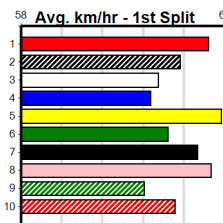

ONE MORE RACE TO GO

Distance: 390m, Race Type: Grade 5, Total Prizemoney: $2,925
1st: $1,950, 2nd: $600, 3rd: $300, 4th: $75

Watchdog Tips: 0 0 0 0 Bet:

Main race results table with columns for race number, horse name, trainer, date, time, BON, Margin, 1st/2nd (Time), PIR, Checked, Comment, W/R, Split 1, S/P, Grade, and Winning Boxes. Includes races 1 through 10.