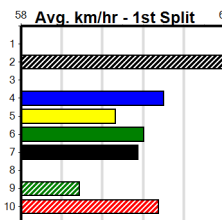

MACEY'S BISTRO

Distance: 450m, Race Type: Maiden, Total Prizemoney: $2,535
1st: $1,680, 2nd: $520, 3rd: $260, 4th: $75

2

6:09PM

(VIC time)

Watchdog Tips:

0 0 0 0

Bet:

Form	Box	Weight	Dist	Track	Date	Time	BON	Margin	1st/2nd (Time)	PIR	Checked	Comment	W/R	Split 1	S/P	Grade
1	LEKTRA BETA [M]															
BK	D				Jul-23											
Trainer: Philip Lenehan (Toolong)		LEKTRA PERRY														
Owner(s): P Lenehan																
Winning Boxes																
<table border="1"> <thead> <tr> <th>1</th><th>2</th><th>3</th><th>4</th><th>5</th><th>6</th><th>7</th><th>8</th> </tr> </thead> <tbody> <tr> <td>Prize</td><td></td><td></td><td></td><td></td><td></td><td></td><td></td> </tr> <tr> <td>Best</td><td></td><td></td><td></td><td></td><td></td><td></td><td></td> </tr> <tr> <td>Starts</td><td></td><td></td><td></td><td></td><td></td><td></td><td></td> </tr> <tr> <td>Trk/Dst</td><td></td><td></td><td></td><td></td><td></td><td></td><td></td> </tr> <tr> <td>APM</td><td></td><td></td><td></td><td></td><td></td><td></td><td></td> </tr> </tbody> </table>																
2	LEKTRA HANK [M]															
BK	D				Jul-23											
Trainer: Philip Lenehan (Toolong)		LEKTRA JENA														
Owner(s): P Lenehan																
Winning Boxes																
<table border="1"> <thead> <tr> <th>1</th><th>2</th><th>3</th><th>4</th><th>5</th><th>6</th><th>7</th><th>8</th> </tr> </thead> <tbody> <tr> <td>Prize</td><td></td><td></td><td></td><td></td><td></td><td></td><td></td> </tr> <tr> <td>Best</td><td></td><td></td><td></td><td></td><td></td><td></td><td></td> </tr> <tr> <td>Starts</td><td></td><td></td><td></td><td></td><td></td><td></td><td></td> </tr> <tr> <td>Trk/Dst</td><td></td><td></td><td></td><td></td><td></td><td></td><td></td> </tr> <tr> <td>APM</td><td></td><td></td><td></td><td></td><td></td><td></td><td></td> </tr> </tbody> </table>																
3	LEKTRA SKIP [M]															
BK	B				Jul-23											
Trainer: Philip Lenehan (Toolong)		LEKTRA RAINBOW														
Owner(s): P Lenehan																
Winning Boxes																
<table border="1"> <thead> <tr> <th>1</th><th>2</th><th>3</th><th>4</th><th>5</th><th>6</th><th>7</th><th>8</th> </tr> </thead> <tbody> <tr> <td>Prize</td><td></td><td></td><td></td><td></td><td></td><td></td><td></td> </tr> <tr> <td>Best</td><td></td><td></td><td></td><td></td><td></td><td></td><td></td> </tr> <tr> <td>Starts</td><td></td><td></td><td></td><td></td><td></td><td></td><td></td> </tr> <tr> <td>Trk/Dst</td><td></td><td></td><td></td><td></td><td></td><td></td><td></td> </tr> <tr> <td>APM</td><td></td><td></td><td></td><td></td><td></td><td></td><td></td> </tr> </tbody> </table>																
4	LEKTRA HOPPER [M]															
BK	D				Jul-23											
Trainer: Sharon Bradley (Toolong)		LEKTRA RAINBOW														
Owner(s): P Lenehan																
Winning Boxes																
<table border="1"> <thead> <tr> <th>1</th><th>2</th><th>3</th><th>4</th><th>5</th><th>6</th><th>7</th><th>8</th> </tr> </thead> <tbody> <tr> <td>Prize</td><td></td><td></td><td></td><td></td><td></td><td></td><td></td> </tr> <tr> <td>Best</td><td></td><td></td><td></td><td></td><td></td><td></td><td></td> </tr> <tr> <td>Starts</td><td></td><td></td><td></td><td></td><td></td><td></td><td></td> </tr> <tr> <td>Trk/Dst</td><td></td><td></td><td></td><td></td><td></td><td></td><td></td> </tr> <tr> <td>APM</td><td></td><td></td><td></td><td></td><td></td><td></td><td></td> </tr> </tbody> </table>																
5	ALL WHISKEY [M]															
BK	B				May-23											
Trainer: Stephen Elsum (Naroghid)		ASTON CHAMPAGNE														
Owner(s): R AND GD (SYN), I Wood, R Smith, A Moore																
Winning Boxes																
<table border="1"> <thead> <tr> <th>1</th><th>2</th><th>3</th><th>4</th><th>5</th><th>6</th><th>7</th><th>8</th> </tr> </thead> <tbody> <tr> <td>Prize</td><td></td><td></td><td></td><td></td><td></td><td></td><td></td> </tr> <tr> <td>Best</td><td></td><td></td><td></td><td></td><td></td><td></td><td></td> </tr> <tr> <td>Starts</td><td></td><td></td><td></td><td></td><td></td><td></td><td></td> </tr> <tr> <td>Trk/Dst</td><td></td><td></td><td></td><td></td><td></td><td></td><td></td> </tr> <tr> <td>APM</td><td></td><td></td><td></td><td></td><td></td><td></td><td></td> </tr> </tbody> </table>																
6	AUSTIN TEXAS [M]															
F	D				Oct-22											
Trainer: Troy Deglaitis (Moolap)		VOLTAGE SPIKE														
Owner(s): T Deglaitis																
Winning Boxes