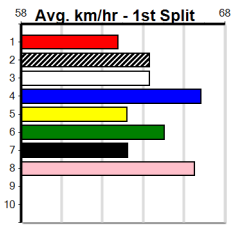

PADDY WANTS PATS

Distance: 450m, Race Type: Grade 6, Total Prizemoney: $2,925
1st: $1,950, 2nd: $600, 3rd: $300, 4th: $75

5

7:16PM

(VIC time)

Watchdog Tips: **0 0 0 0** Bet: .