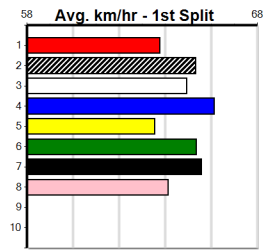

MATKO HIRE

Distance: 450m, Race Type: Mixed 6/7, Total Prizemoney: $2,925
1st: $1,950, 2nd: $600, 3rd: $300, 4th: $75

Watchdog Tips: [ ] [ ] [ ] [ ] [ ] Bet: [ ]

Form Box Wgt Dist Track Date Time BON Margin 1st/2nd (Time) PIR Checked Comment W/R Split 1 S/P Grade

RICOLINA PEARL [6]
BK Bitch Dec-22 Sire: BELLA INFRARED Dam: BELLA RICO
Owner(s): K Juracic
Trainer: Luckie Karabitsakos (Pearcedale)
Winning Distances: < 300m (0) 300 - 399m (1) 400 - 499m (1) 500 - 599m (0) 600 - 699m (0) > 700m (0)
Winning Weights: 27.7(1) 27.8(1)
4th (7) 28.1 515 SAP R1 26-Aug-24 30.54 29.43 13.00 MY HUMMINGBIRD (29.67) M/1344 . . . . 5.26 $14.80 M
8th (4) 27.8 460 WGL R4 04-Oct-24 27.37 25.76 12.00 SPEEDY BEAR (26.54) M/888 . . . . 6.95 $4.20 M
1st (4) 27.7 400 WGL R3 28-Nov-24 23.71 22.74 1.00L MISS BRONX (23.78) M/44 . . . . 8.92 $2.90 T3-M
4th (6) 28.3 460 WGL R7 05-Dec-24 26.34 25.97 5.50L GALLOPING RED (25.97) M/765 . . . W 6.75 $9.20 X67
6th (1) 28.2 515 SAP R3 23-Dec-24 30.57 29.71 4.50L BLINKED (30.27) M/5325 . . . . 5.27 $4.20 7
3rd (3) 27.8 450 BAL R6 18-Jan-25 25.86 25.46 4.00L LUNA'S GIRL (25.59) M/544 . . . . 6.85 $4.80 T3-7
1st (3) 27.8 350 HVL R7 12-Feb-25 19.42 19.42 4.25L ASTON HONCHO (19.71) M/1 . . . . 6.52 $2.20 X67
7th (1) 27.9 450 WBL R5 20-Feb-25 26.72 25.27 12.00 PAW LILIBET (25.92) M/426 . . . VO 6.73 $2.60 X67
Last 3 wins NOT included above

Box History
Bx 1st 2nd 3rd 4th 5th 6th 7th 8th
1 . . . . . 1 1
2 . . . . . 1 1
3 1 . . . . .
4 1 1
5 . . . . .
6 . . . 1 . . .
7 . . . 1 . . .
8 . . . . .
Prize Best $2285.00
Starts 26.72(1)-20/2/25
Trk/Dts 8-2-0-1
APM 1-0-0-0 1773

PAW LINDEN (NSW)[7]
BD Dog Feb-23 Sire: JACKSLITTLETHING Dam: IDRIA BALE
Owner(s): B Wheeler
Trainer: Robert Camilleri (Lara)
Winning Distances: < 300m (0) 300 - 399m (0) 400 - 499m (1) 500 - 599m (0) 600 - 699m (0) > 700m (0)
Winning Weights: 32.6(1)
2nd (3) 31.8 390 WBL R1 21-Nov-24 22.44 21.81 0.50L LITTLE NARLA (22.41) M/22 . . . . 8.74 $10.50 M
3rd (4) 32.6 410 HOR R1 10-Dec-24 23.78 23.06 4.75L THUNDERSTONE (23.45) M/63 . . . . 10.60 $9.00 M
1st (2) 32.6 410 HOR R1 21-Jan-25 23.72 22.87 1.5L PAW MUNICH (23.81) M/32 . . . SW 10.63 $1.40 M
4th (6) 31.9 400 WGL R5 04-Feb-25 22.98 22.36 9.00L ASTON RAYNER (22.36) S/54 . . . . 8.59 $20.30 X67
4th (5) 32.2 410 HOR R3 11-Feb-25 23.69 22.82 7.50L CANYA JUMP (23.20) M/45 . . . . 10.67 $5.00 X67
2nd (7) 32.4 400 WGL R9 21-Feb-25 22.89 22.66 2.50L JUMPING OREO (22.73) M/63 . . . . 8.64 $8.80 7
Last 3 wins NOT included above

Box History
Bx 1st 2nd 3rd 4th 5th 6th 7th 8th
1 . . . . .
2 1 . . . . .
3 . 1 . . . . .
4 . . . 1 . . . .
5 . . . . 1 . . . .
6 . . . . 1 . . . .
7 . . 1 . . . . .
8 . . . . .
Prize Best $3210.00
Starts FSTD
Trk/Dts 6-1-2-1
APM 0-0-0-0 2562