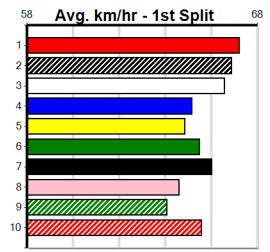

SPORTSBET SET A DEPOSIT LIMIT

Distance: 390m, Race Type: Grade 5, Total Prizemoney: $2,925
1st: $1,950, 2nd: $600, 3rd: $300, 4th: $75

Watchdog Tips:

Bet:

Form Box Wgt Dist Track Date Time BON Margin 1st/2nd (Time) PIR Checked Comment WR Split 1 S/P Grade

MEMORIES OF ROSE [5]
BK Bitch Mar-23 Sire: FERNANDO BALE Dam: NOVA WILLOW
Owner(s): DOM AND JOE (SYN), D Napoli, J Mifsud
Trainer: Robert Camilleri (Lara)
Winning Distances: < 300m (0) 300 - 399m (3) 400 - 499m (0) 500 - 599m (0) 600 - 699m (0) > 700m (0)
Winning Weights: 25.1(1) 25.2(2)
Box History table and Prize Best Starts Trk/Dts APM

SAINT XAVIER [5]
RBD Dog Nov-22 Sire: FERNANDO BALE Dam: MEPUNGA STELLAR
Owner(s): P Byrne
Trainer: Peter Byrne (Koroit)
Winning Distances: < 300m (0) 300 - 399m (3) 400 - 499m (0) 500 - 599m (0) 600 - 699m (0) > 700m (0)
Winning Weights: 31.7(1) 32.2(1) 32.7(1)
Box History table and Prize Best Starts Trk/Dts APM

DEVIOUS [5]
BK Dog Jul-22 Sire: ASTON RUPEE Dam: FLYING SMOOTH
Owner(s): J Butler
Trainer: Stephen Elsum (Naroghid)
Winning Distances: < 300m (0) 300 - 399m (0) 400 - 499m (0) 500 - 599m (5) 600 - 699m (0) > 700m (0)
Winning Weights: 33.4(2) 33.5(2) 33.6(1)
Box History table and Prize Best Starts Trk/Dts APM

KENSINGTON FLYER [5]
BK Dog Apr-22 Sire: MY REDEEMER Dam: LIVERPOOL FLYER
Owner(s): Bee Gee Mac (SYN), G Mcrae, B Mcrae
Trainer: Gregory Mcrae (Smythes Creek)
Winning Distances: < 300m (0) 300 - 399m (2) 400 - 499m (10) 500 - 599m (0) 600 - 699m (0) > 700m (0)
Winning Weights: 26.3(1) 26.6(1) 26.8(1) 26.9(2) 27.0(2) 27.2(1) 27.3(1) 27.4(1) 27.5(2)
Box History table and Prize Best Starts Trk/Dts APM

MISS GEORGIE LEE [5]
BE Bitch Feb-23 Sire: KOBLENZ Dam: MISS MOLLY LEE
Owner(s): LECCHINO SYND (SYN), N Lecchino, S Lecchino, N Lecchino
Trainer: Nick Lecchino (Lethbridge)
Winning Distances: < 300m (0) 300 - 399m (0) 400 - 499m (5) 500 - 599m (0) 600 - 699m (0) > 700m (0)
Winning Weights: 28.4(1) 28.6(1) 28.7(1) 28.8(1) 29.0(1)
Box History table and Prize Best Starts Trk/Dts APM

1

2

3

4

5