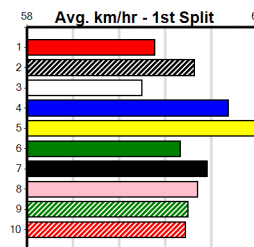

Distance: 390m, Race Type: Grade 5, Total Prizemoney: $2,925
1st: $1,950, 2nd: $600, 3rd: $300, 4th: $75

Watchdog Tips:

Bet:

Table with columns: Form Box, Wgt, Dist, Track, Date, Time, BON, Margin, 1st/2nd (Time), PIR, Checked, Comment, WR, Split 1, S/P, Grade

PAW WINCEY (NSW)[5]
BK Bitch Dec-22 Sire: BERNARDO Dam: DYNA HARPA
Owner(s): B Wheeler
Trainer: Mark Delbridge (Balliang)
Winning Distances: < 300m (0) 300 - 399m (1) 400 - 499m (4) 500 - 599m (0) 600 - 699m (0) > 700m (0)
Winning Weights: 28.8(1) 29.0(1) 29.4(2) 29.5(1)
Race results and box history table included.

LEONARDO ZEAL [5]
BK Dog Jun-22 Sire: SUPERIOR PANAMA Dam: ZEAL SENSATION
Owner(s): Real zeal (SYN), M Tabb, S Tabb
Trainer: Kathrynne Tabb (Lara)
Winning Distances: < 300m (0) 300 - 399m (4) 400 - 499m (0) 500 - 599m (0) 600 - 699m (0) > 700m (0)
Winning Weights: 30.7(1) 30.9(1) 31.4(1) 32.1(1)
Race results and box history table included.

CANDY STRIDE [5]
BD Bitch May-23 Sire: FERNANDO BALE Dam: JS MAKIN WAVES
Owner(s): R Attard
Trainer: Paul Radstock (Burnbank)
Winning Distances: < 300m (0) 300 - 399m (2) 400 - 499m (1) 500 - 599m (0) 600 - 699m (0) > 700m (0)
Winning Weights: 26.8(1) 26.9(1) 27.0(1)
Race results and box history table included.

LAURISTON GIRL [5]
RF Bitch Feb-23 Sire: FERAL FRANKY Dam: DELTA RHODE
Owner(s): THE KENNA (SYN), G Kenna, J Kenna, K Kenna, F Kenna, L Kenna
Trainer: Stephen Elsum (Naroghid)
Winning Distances: < 300m (0) 300 - 399m (3) 400 - 499m (0) 500 - 599m (0) 600 - 699m (0) > 700m (0)
Winning Weights: 26.6(1) 26.9(1) 27.1(1)
Race results and box history table included.

TOMMY'S HITMAN [5]
BD Dog Dec-21 Sire: TOMMY SHELBY Dam: MY LUCKY MIA
Owner(s): M Pease
Trainer: William Hartigan (Haven)
Winning Distances: < 300m (0) 300 - 399m (5) 400 - 499m (1) 500 - 599m (0) 600 - 699m (0) > 700m (0)
Winning Weights: 31.5(1) 31.7(1) 31.9(2) 32.1(1) 32.2(1)
Race results and box history table included.

1

2

3

4

5