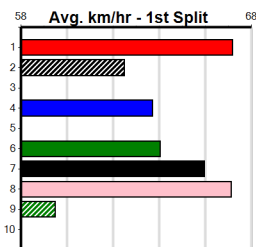

Track Record:

Warrnambool

TRACK INFO
 Track Circumference: 421m
 Inside Top Turn: 35m
 Track Width: 6.7m
 Inside Home Turn: 35m

13 RACES TONIGHT

1
5:47PM
 (VIC time)

Distance: 390m, **Race Type:** Maiden, **Total Prizemoney:** \$2,535
1st: \$1,680, **2nd:** \$520, **3rd:** \$260, **4th:** \$75