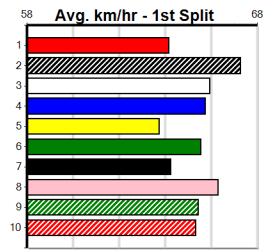

SPORTSBET FINAL (1-4 WINS)

Distance: 450m, Race Type: Restricted Win Final, Total Prizemoney: $3,360
1st: $2,250, 2nd: $690, 3rd: $345, 4th: $75

Watchdog Tips:

Bet:

Table with columns: Form Box, Wgt, Dist, Track, Date, Time, BON, Margin, 1st/2nd (Time), PIR, Checked, Comment, WR, Split 1, S/P, Grade

PARABOLE RICO [4]
BK Dog Dec-22 Sire: BELLA INFRARED Dam: BELLA RICO
Owner(s): L Karabitsakos
Trainer: Luckie Karabitsakos (Pearcedale)
Winning Distances: < 300m (0) 300 - 399m (0) 400 - 499m (5) 500 - 599m (0) 600 - 699m (0) > 700m (0)
Winning Weights: 32.5(1) 32.6(1) 32.8(1) 33.1(2)
Box History table and Prize Best information.

TAKE THE STEPS [4]
BK Dog Dec-22 Sire: ASTON RUPEE Dam: ZIPPING TIFFANY
Owner(s): THE SIP (SYN), J Harradine, T Redmond, W Vassallo
Trainer: Garry George (Beulah)
Winning Distances: < 300m (0) 300 - 399m (0) 400 - 499m (5) 500 - 599m (0) 600 - 699m (0) > 700m (0)
Winning Weights: 36.4(3) 37.1(1) 37.2(1)
Box History table and Prize Best information.

DELICIOUS (NSW)[7]
RF Dog May-23 Sire: FERAL FRANKY Dam: MEPUNGA FRANKIE
Owner(s): S Brincat
Trainer: Stephen Brincat (Albanvale)
Winning Distances: < 300m (0) 300 - 399m (1) 400 - 499m (1) 500 - 599m (0) 600 - 699m (0) > 700m (0)
Winning Weights: 34.5(1) 35.0(1)
Box History table and Prize Best information.

THAT'S MY COUSIN [5]
LTF Dog Feb-23 Sire: KOBLENZ Dam: MISS MOLLY LEE
Owner(s): LECCHINO SYND (SYN), N Lecchino, S Lecchino, N Lecchino
Trainer: Nick Lecchino (Lethbridge)
Winning Distances: < 300m (0) 300 - 399m (3) 400 - 499m (1) 500 - 599m (0) 600 - 699m (0) > 700m (0)
Winning Weights: 35.4(1) 35.6(1) 35.7(1) 36.3(1)
Box History table and Prize Best information.

MEMPHIS RAINS [5]
BK Dog Apr-22 Sire: TOMMY SHELBY Dam: FRANK'S GIRL
Owner(s): UP TO PAR RACING (SYN), T Wieland, J Thwaites, J Lock, B Doukas, B Clarke
Trainer: Matthew Lanigan (Rowsley)
Winning Distances: < 300m (0) 300 - 399m (0) 400 - 499m (3) 500 - 599m (0) 600 - 699m (0) > 700m (0)
Winning Weights: 30.2(1) 30.9(2)
Box History table and Prize Best information.