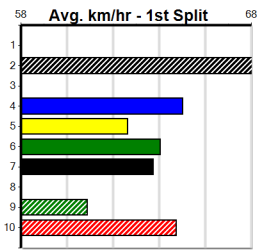

Bx	1st	2nd	3rd	4th	5th	6th	7th	8th
1								
2							1	
3								
4								
5				1				
6								
7								
8								

Prize Best	\$75.00
Starts	FSH
Trk/Dts	2-0-0-0
APM	0-0-0-0
	75

MACEY'S BISTRO

Distance: 450m, Race Type: Maiden, Total Prizemoney: \$2,535
1st: \$1,680, 2nd: \$520, 3rd: \$260, 4th: \$75