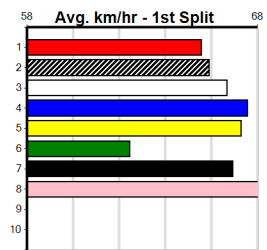

WARRNAMBOOL FENCING SPECIALISTS

Distance: 390m, Race Type: Mixed 3/4, Total Prizemoney: $3,360
1st: $2,250, 2nd: $690, 3rd: $345, 4th: $75

Watchdog Tips:

Bet:

Table with columns: Form Box, Wgt, Dist, Track, Date, Time, BON, Margin, 1st/2nd (Time), PIR, Checked, Comment, W/R, Split 1, S/P, Grade

MOTOR HEAD MAXIM [4]
BK Dog Feb-21 Sire: AZKABAN Dam: STYLISH BREE
Owner(s): D Keane
Trainer: Danielle Keane (Koroit)
Winning Distances: < 300m (0) 300 - 399m (7) 400 - 499m (1) 500 - 599m (0) 600 - 699m (0) > 700m (0)
Winning Weights: 30.3(1) 30.7(1) 30.9(1) 31.1(1) 32.9(3) 33.0(1)
Box History table and Prize Best Starts table included.

VALLETTA DASH [4]
RBD Bitch May-22 Sire: TOMMY SHELBY Dam: VALLETTA SKY
Owner(s): NICHOLLS TWO (SYN), J Nicholls, R Nicholls
Trainer: John Nicholls (Melton West)
Winning Distances: < 300m (0) 300 - 399m (6) 400 - 499m (6) 500 - 599m (0) 600 - 699m (0) > 700m (0)
Winning Weights: 26.8(1) 26.9(3) 27.0(5) 27.1(3)
Box History table and Prize Best Starts table included.

MAN OF COURAGE [3]
BD Dog Jan-22 Sire: FERNANDO BALE Dam: SMOKIN' CINDY
Owner(s): S Coulson
Trainer: Shaun Coulson (Balliang)
Winning Distances: < 300m (0) 300 - 399m (6) 400 - 499m (6) 500 - 599m (0) 600 - 699m (0) > 700m (0)
Winning Weights: 26.8(1) 26.9(1) 27.0(2) 27.1(1) 27.2(2) 27.3(1) 27.4(2) 27.5(1) 27.6(1)
Box History table and Prize Best Starts table included.

ROCK IT QUEEN (NSW)[4]
BK Bitch Nov-22 Sire: ASTON RUPEE Dam: QUEEN OF ZIEMS
Owner(s): E Burrett
Trainer: Dylan Sharp (Lara)
Winning Distances: < 300m (1) 300 - 399m (3) 400 - 499m (4) 500 - 599m (1) 600 - 699m (0) > 700m (0)
Winning Weights: 28.9(1) 29.0(1) 29.1(1) 29.3(2) 29.8(2) 29.9(1) 30.2(1)
Box History table and Prize Best Starts table included.

ASPERITAS [4]
BK Bitch Dec-21 Sire: BARCIA BALE Dam: PYROCUMULUS
Owner(s): M Mallia
Trainer: Michelle Mallia (Avalon)
Winning Distances: < 300m (0) 300 - 399m (4) 400 - 499m (10) 500 - 599m (1) 600 - 699m (0) > 700m (0)
Winning Weights: 27.0(1) 27.1(2) 27.2(3) 27.4(4) 27.5(1) 27.6(1) 27.7(1) 27.8(2)
Box History table and Prize Best Starts table included.

1

2

3

4

5