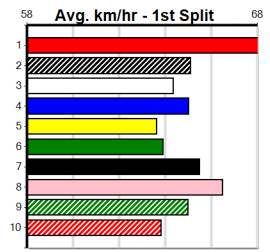

CASSIGN DESIGN

Distance: 450m, Race Type: Mixed 4/5, Total Prizemoney: $3,360
1st: $2,250, 2nd: $690, 3rd: $345, 4th: $75

Watchdog Tips:

Bet:

Table with columns: Form Box, Wgt, Dist, Track, Date, Time, BON, Margin, 1st/2nd (Time), PIR, Checked, Comment, WR, Split 1, S/P, Grade

MY LADY PANAMA (NSW)[5]
BK Bitch Jan-22
Sire: SUPERIOR PANAMA Dam: SUPER CUTE
Trainer: Robert Jehu (Macarthur)
Winning Distances: < 300m (0) 300 - 399m (9) 400 - 499m (3) 500 - 599m (0) 600 - 699m (0) > 700m (0)
Winning Weights: 25.0(1) 25.5(2) 25.7(1) 26.1(1) 26.2(2) 26.4(1) 26.6(2) 26.7(1) 27.0(1)
Box History table and Prize Best Starts Trk/Dts APM

BRONELLY STRIKER [5]
BK Dog Mar-22
Sire: FERNANDO BALE Dam: STRIKER LIGHT
Trainer: Mark Johnson (Ross Creek)
Winning Distances: < 300m (0) 300 - 399m (0) 400 - 499m (3) 500 - 599m (9) 600 - 699m (0) > 700m (0)
Winning Weights: 35.0(1) 35.4(3) 35.6(5) 35.7(1) 35.8(1) 36.0(1)
Box History table and Prize Best Starts Trk/Dts APM

XOEL BALE (NSW)[4]
BK Dog May-22
Sire: CHRISTO BALE Dam: QUINA BALE
Trainer: Mark Delbridge (Balliang)
Winning Distances: < 300m (0) 300 - 399m (0) 400 - 499m (8) 500 - 599m (0) 600 - 699m (0) > 700m (0)
Winning Weights: 40.7(1) 41.4(1) 41.8(2) 42.0(2) 42.1(1) 42.2(1)
Box History table and Prize Best Starts Trk/Dts APM

DENISON FRISBY [5]
BK Dog Sep-21
Sire: MEPUNGA BLAZER Dam: ARABELLA FIGG
Trainer: Ian Cockerell (Buckley)
Winning Distances: < 300m (0) 300 - 399m (0) 400 - 499m (1) 500 - 599m (5) 600 - 699m (0) > 700m (0)
Winning Weights: 36.4(1) 36.9(3) 37.3(1) 37.6(1)
Box History table and Prize Best Starts Trk/Dts APM

DOLLAR BUCKS [5]
BK Dog Sep-21
Sire: ZAMBORA BROCKIE Dam: CAWBOURNE DOLLY
Trainer: Troy Deglaitis (Moolap)
Winning Distances: < 300m (0) 300 - 399m (0) 400 - 499m (11) 500 - 599m (0) 600 - 699m (0) > 700m (0)
Winning Weights: 32.9(2) 33.1(1) 33.3(2) 33.5(1) 33.6(1) 33.8(1) 34.0(1) 34.4(1) 34.5(1)
Box History table and Prize Best Starts Trk/Dts APM

1

2

3

4

5