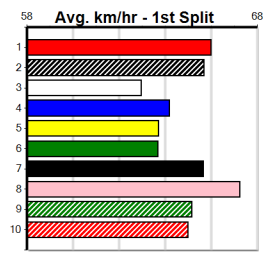

EDWARDS ELECTRICAL

Distance: 450m, Race Type: Grade 5, Total Prizemoney: $2,925
1st: $1,950, 2nd: $600, 3rd: $300, 4th: $75

Watchdog Tips:

Bet:

Table with columns: Form Box, Wgt, Dist, Track, Date, Time, BON, Margin, 1st/2nd (Time), PIR, Checked, Comment, WR, Split 1, S/P, Grade

NIMBLE BENNY [5]
WBD Dog Apr-22 Sire: TOMMY SHELBY Dam: MEPUNGA REMI
Owner(s): M Bloom
Trainer: Debbie Goudge (Terang)
Winning Distances: < 300m (0) 300 - 399m (2) 400 - 499m (6) 500 - 599m (0) 600 - 699m (0) > 700m (0)
Winning Weights: 29.4(1) 30.2(1) 30.3(1) 30.7(1) 30.8(1) 30.9(2) 31.3(1)
Box History table and Prize Best Starts table included.

ATOMIC SECRET [5]
BK Dog Sep-22 Sire: AUSSIE SECRET Dam: DYNA SARAH
Owner(s): L Bean
Trainer: Michael Bewley (Pentland Hills)
Winning Distances: < 300m (0) 300 - 399m (3) 400 - 499m (0) 500 - 599m (0) 600 - 699m (0) > 700m (0)
Winning Weights: 30.6(1) 31.1(1) 32.0(1)
Box History table and Prize Best Starts table included.

ABLETT FLYER [5]
BK Dog Apr-22 Sire: MY REDEEMER Dam: LIVERPOOL FLYER
Owner(s): Bee Gee Mac (SYN), G Mcrae, B Mcrae
Trainer: Gregory Mcrae (Smythes Creek)
Winning Distances: < 300m (0) 300 - 399m (1) 400 - 499m (6) 500 - 599m (0) 600 - 699m (0) > 700m (0)
Winning Weights: 29.5(1) 30.0(1) 30.5(1) 30.6(1) 30.7(1) 30.8(1) 31.0(1)
Box History table and Prize Best Starts table included.

PAW LILIBET (NSW)[5]
BK Bitch Jan-23 Sire: BERNARDO Dam: DYNA GARNER
Owner(s): B Wheeler
Trainer: Mark Delbridge (Balliang)
Winning Distances: < 300m (0) 300 - 399m (1) 400 - 499m (2) 500 - 599m (0) 600 - 699m (0) > 700m (0)
Winning Weights: 25.4(1) 25.6(2)
Box History table and Prize Best Starts table included.

HATENNA BALE (NSW)[5]
BK Bitch May-21 Sire: ALLEN DEED Dam: DYNA ZESTY
Owner(s): B Wheeler
Trainer: Robert Camilleri (Lara)
Winning Distances: < 300m (0) 300 - 399m (2) 400 - 499m (6) 500 - 599m (0) 600 - 699m (0) > 700m (0)
Winning Weights: 26.5(1) 26.7(2) 27.3(1) 27.5(1) 27.8(1) 28.0(1) 28.4(1)
Box History table and Prize Best Starts table included.

1

2

3

4

5