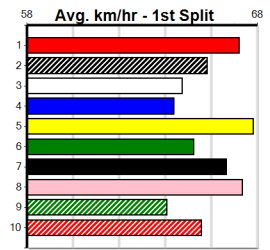

ONE MORE RACE TO GO

Distance: 390m, Race Type: Grade 5, Total Prizemoney: $2,925
1st: $1,950, 2nd: $600, 3rd: $300, 4th: $75

Watchdog Tips:

Bet:

Form Box Wgt Dist Track Date Time BON Margin 1st/2nd (Time) PIR Checked Comment WR Split 1 S/P Grade

ICE BATH FORTH [5]
FW Dog Aug-21 Sire: MEPUNGA CRUZER Dam: BIG BREBLER
Owner(s): M Wright
Trainer: Mathew Wright (Wangoom)
Winning Distances: < 300m (0) 300 - 399m (0) 400 - 499m (8) 500 - 599m (2) 600 - 699m (0) > 700m (0)
Winning Weights: 33.2(2) 33.4(1) 33.5(1) 33.6(1) 33.7(1) 33.9(1) 34.0(1) 34.2(1) 34.6(1)
Last 3 wins NOT included above

MISCHIEF MATE [5]
BKW Dog Jul-22 Sire: BEAST UNLEASHED Dam: MEPUNGA FAME
Owner(s): D Keane
Trainer: Danielle Keane (Koroit)
Winning Distances: < 300m (0) 300 - 399m (3) 400 - 499m (0) 500 - 599m (0) 600 - 699m (0) > 700m (0)
Winning Weights: 33.6(1) 33.8(1) 35.0(1)
Last 3 wins NOT included above

COLLINDA LAW [5]
BK Dog May-22 Sire: ASTON DEE BEE Dam: AUDACIOUS BELL
Owner(s): S Tyler
Trainer: Jordan Mcquillen (Lara)
Winning Distances: < 300m (0) 300 - 399m (1) 400 - 499m (7) 500 - 599m (0) 600 - 699m (0) > 700m (0)
Winning Weights: 34.9(2) 35.5(1) 35.6(2) 36.0(1) 36.1(1) 36.6(1)
Last 3 wins NOT included above

PAW CALGARY (NSW)[5]
BK Bitch Feb-23 Sire: CHRISTO BALE Dam: WANNA ALLEN
Owner(s): B Wheeler
Trainer: Robert Camilleri (Lara)
Winning Distances: < 300m (0) 300 - 399m (3) 400 - 499m (0) 500 - 599m (0) 600 - 699m (0) > 700m (0)
Winning Weights: 27.9(2) 28.2(1)
Last 3 wins NOT included above

CRUISIN' CHERRY [5]
BK Bitch Nov-20 Sire: MEPUNGA CRUZER Dam: MEPUNGA BELLA
Owner(s): D Keane
Trainer: Danielle Keane (Koroit)
Winning Distances: < 300m (0) 300 - 399m (7) 400 - 499m (5) 500 - 599m (0) 600 - 699m (0) > 700m (0)
Winning Weights: 24.6(1) 25.0(1) 25.1(2) 25.2(3) 25.3(1) 25.6(2) 26.0(1) 26.7(1)
Last 3 wins NOT included above

1

2

3

4

5

Box History table for ICE BATH FORTH

Box History table for MISCHIEF MATE

Box History table for COLLINDA LAW

Box History table for PAW CALGARY (NSW)

Box History table for CRUISIN' CHERRY