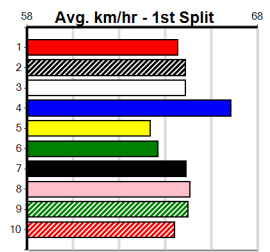

WARRNAMBOOL RACE 13

Distance: 390m, Race Type: Grade 5, Total Prizemoney: $2,925
1st: $1,950, 2nd: $600, 3rd: $300, 4th: $75

Watchdog Tips:

Bet:

Table with columns: Form Box, Wgt, Dist, Track, Date, Time, BON, Margin, 1st/2nd (Time), PIR, Checked, Comment, WR, Split 1, S/P, Grade

COLLINDA POPS [5]
BK Bitch May-22 Sire: ASTON DEE BEE Dam: AUDACIOUS BELL
Owner(s): S Tyler
Trainer: Jordan Mcquillen (Lara)
Winning Distances: < 300m (0) 300 - 399m (2) 400 - 499m (3) 500 - 599m (0) 600 - 699m (0) > 700m (0)
Winning Weights: 26.8(1) 27.2(1) 28.2(1) 28.3(1) 28.5(1)
Box History table and Prize Best Starts table included.

TYPHOON THOMAS [5]
BK Dog Jan-21 Sire: ZAMBORA BROCKIE Dam: SISCO SIZZLE
Owner(s): MANY WINNERS (SYN), A Brookes, P Keane, G Dix, G Thomson, B Keane
Trainer: Peter Keane (Koroit)
Winning Distances: < 300m (0) 300 - 399m (3) 400 - 499m (6) 500 - 599m (0) 600 - 699m (0) > 700m (0)
Winning Weights: 29.0(1) 29.7(1) 29.8(1) 30.1(1) 30.2(2) 30.3(1) 30.4(1) 30.5(1)
Box History table and Prize Best Starts table included.

FINISH THE ARENA [5]
F Bitch Jan-22 Sire: ALLEN DEED Dam: RIXY YA PEST
Owner(s): M Keane
Trainer: Mark Keane (Koroit)
Winning Distances: < 300m (0) 300 - 399m (3) 400 - 499m (0) 500 - 599m (0) 600 - 699m (0) > 700m (0)
Winning Weights: 24.6(2) 26.2(1)
Box History table and Prize Best Starts table included.

REMARLI [5]
BK Bitch Aug-21 Sire: MEPUNGA BLAZER Dam: MA MA KEOGH
Owner(s): T Keogh
Trainer: Ashley Mcdowall (Nullawarre)
Winning Distances: < 300m (0) 300 - 399m (2) 400 - 499m (2) 500 - 599m (0) 600 - 699m (0) > 700m (0)
Winning Weights: 27.2(1) 27.4(1) 27.5(1) 27.7(1)
Box History table and Prize Best Starts table included.

BOURNE SUPREMACY (NSW)
W Dog Feb-21 Sire: AUSSIE INFRARED Dam: LADY BULLSEYE
Owner(s): D Mitchell
Trainer: Dita Mitchell (Branxholme)
Winning Distances: < 300m (0) 300 - 399m (0) 400 - 499m (3) 500 - 599m (3) 600 - 699m (0) > 700m (0)
Winning Weights: 31.7(1) 32.0(1) 32.2(1) 32.8(1) 32.9(1) 33.2(1)
Box History table and Prize Best Starts table included.

1

2

3

4

5