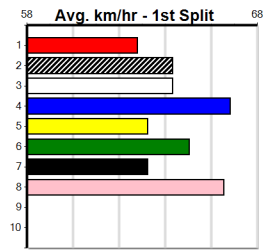

PADDY WANTS PATS

Distance: 450m, Race Type: Grade 6, Total Prizemoney: $2,925
1st: $1,950, 2nd: $600, 3rd: $300, 4th: $75

Watchdog Tips:

Bet:

Table with columns: Form Box, Wgt, Dist, Track, Date, Time, BON, Margin, 1st/2nd (Time), PIR, Checked, Comment, WR, Split 1, S/P, Grade

REIKO TEDESCO [6]
BK Dog Apr-23 Sire: FABREGAS Dam: REIKO MARTINI
Owner(s): J Fry
Trainer: Michelle Mallia (Avalon)
Winning Distances: < 300m (0) 300 - 399m (0) 400 - 499m (2) 500 - 599m (0) 600 - 699m (0) > 700m (0)
Winning Weights: 31.5(1) 31.6(1)
Box History table and Prize Best Starts Trk/Dts APM

BINDY BLAZER [6]
RBD Bitch Mar-23 Sire: FERNANDO BALE Dam: MOLLY BLAZER
Owner(s): A Mcdowall
Trainer: Ashley Mcdowall (Nullawarre)
Winning Distances: < 300m (0) 300 - 399m (0) 400 - 499m (2) 500 - 599m (0) 600 - 699m (0) > 700m (0)
Winning Weights: 25.5(1) 26.8(1)
Box History table and Prize Best Starts Trk/Dts APM

MIDDLE EARTH [6]
F Dog Nov-22 Sire: FERNANDO BALE Dam: MEPUNGA STELLAR
Owner(s): P Byrne
Trainer: Peter Byrne (Koroit)
Winning Distances: < 300m (0) 300 - 399m (0) 400 - 499m (2) 500 - 599m (0) 600 - 699m (0) > 700m (0)
Winning Weights: 30.2(1) 31.0(1)
Box History table and Prize Best Starts Trk/Dts APM

FENELLA (NSW)[6]
RF Bitch Feb-23 Sire: ALLEN DEED Dam: ELANDA BALE
Owner(s): F Herbert
Trainer: Daniel Gibbons (Avalon)
Winning Distances: < 300m (0) 300 - 399m (0) 400 - 499m (2) 500 - 599m (0) 600 - 699m (0) > 700m (0)
Winning Weights: 25.9(1) 26.2(1)
Box History table and Prize Best Starts Trk/Dts APM

SULTAN OF SWOON [6]
BK Dog Jun-22 Sire: SUPERIOR PANAMA Dam: SASSY IZZY
Owner(s): Long Way To The Top (SYN), D Carr, E Christian
Trainer: Deb Carr (Minirera)
Winning Distances: < 300m (0) 300 - 399m (0) 400 - 499m (2) 500 - 599m (0) 600 - 699m (0) > 700m (0)
Winning Weights: 36.5(1) 36.8(1)
Box History table and Prize Best Starts Trk/Dts APM

1

2

3

4

5