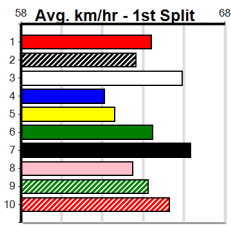

"THE SHED" @ Healesville Greys

Distance: 350m, Race Type: Grade 5 T3, Total Prizemoney: $1,530
1st: $1,000, 2nd: $320, 3rd: $160, 4th: $50

4

11:54AM

(VIC time)

Watchdog Tips: 0 0 0 0 Bet: .

Table with columns: Form, Box, Weight, Dist, Track, Date, Time, BON, Margin, 1st/2nd (Time), PIR, Checked, Comment, W/R, Split 1, S/P, Grade. Rows include race details for White Shiraz, Ron's Mistake, Inter Terra, Winnie's Wish, Asia (NSW), What's That (NSW), Choji Akimichi, Wandana Lad, Anoke, and Inter Beast Boy.