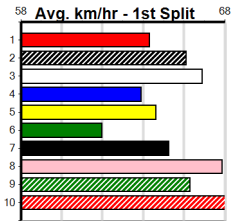

HEALESVILLE FOOTBALL NETBALL CLUB

Distance: 350m, Race Type: Grade 5 T3, Total Prizemoney: \$1,530
1st: \$1,000, 2nd: \$320, 3rd: \$160, 4th: \$50

5

12:09PM
(VIC time)

Watchdog Tips: 0 0 0 0 **Bet:** .

Form	Box	Weight	Dist	Track	Date	Time	BON	Margin	1st/2nd (Time)	PIR	Checked	Comment	W/R	Split 1	S/P	Grade	Winning Boxes							
1 BRUTAL POWER (SA)[5]																	1 2 3 4 5 6 7 8							
WBK D Jan-21 HOOKED ON SCOTCH LOVE MADE ME																	1 2 3 4 5 6 7 8							
Trainer: Elise Knott (Carnegie)																	1 2 1 1 1 1							
5th (3) 31.2 300 HVL R3 05-Jan-25 16.90 16.42 2.25L REVERSE SWEEP (16.75) M/5 3.99 \$4.40 VET																	Prize Best \$13,090.00							
5th (6) 31.2 350 HVL R4 19-Jan-25 19.68 19.09 2.00L IN THEIR HONOUR (19.55)																	Starts 19.68							
3rd (5) 30.8 300 HVL R3 14-Feb-25 17.09 16.83 3.00L EASILY AMUSED (16.90) S/6 4.10 \$3.00 T3-5																	Trk/Dst 33-5-5-4							
3rd (3) 30.5 350 HVL R6 21-Feb-25 20.05 19.18 3.5LMR. FRANKIE LEE (19.81) M/7 6.88 \$9.20 T3-5																	APM 3-0-0-1							
APM \$2198																								
Owner(s): E Knott																								
2 ELSIE DREAMING [5]																	1 2 3 4 5 6 7 8							
WBK B Oct-21 FERNANDO BALE JEBRYNAH GREEN																	1 2 3 4 5 6 7 8							
Trainer: Darrell Saunders (Somerville)																	2 2 1 4 2 2 1							
1st (2) 25.0 350 HVL R8 29-Jan-25 19.83 19.61 1.75L WHISPER PIE (19.94) M/1 6.61 \$2.30 5																	Prize Best \$17,610.00							
4= (5) 25.3 350 HVL R3 31-Jan-25 20.01 19.50 6.50L LANGRY FRANKY (19.59) M/4 6.66 \$7.40 T3-5																	Starts 19.53							
3rd (2) 25.0 350 HVL R5 12-Feb-25 19.53 19.42 1.75L LANGRY FRANKY (19.42) M/3 6.66 \$6.80 5																	Trk/Dst 67-14-7-6							
4th (7) 24.8 350 HVL R5 21-Feb-25 19.82 19.18 2.50L BEAR LEE BANDIT (19.65) M/3 6.63 \$10.40 T3-5																	APM 55-13-6-5							
APM \$4714																								
Owner(s): SAUNDERS CLAN (SYN), D Saunders, B Saunders, W Saunders, G Saunders																								
3 GENERAL WINSTON [5]																	1 2 3 4 5 6 7 8							
BK D Nov-20 BERNARDO PRINCESS MARJEN																	1 2 3 4 5 6 7 8							
Trainer: Paul Jones (Hoddes Creek)																	5 3 3 3 2 1							
2nd (1) 33.8 300 HVL R9 31-Jan-25 17.00 16.68 0.75L BLIND AMBITION (16.97) M/2 . V7 . . 3.96 \$6.60 T3-5																	Prize Best \$65,175.00							
5th (4) 33.5 300 HVL R12 09-Jan-25 16.93 16.42 5.00L BALLAN BRUMBLY (16.59) M/3 3.98 \$18.40 5																	Starts 19.49							
5th (5) 33.5 350 HVL R4 16-Feb-25 19.93 19.10 2.25L JEBEDIAH (19.77) M/3 6.72 \$8.30 VET																	Trk/Dst 64-14-16-5							
7th (3) 33.7 400 WGL R10 20-Feb-25 23.58 22.50 15.00L NO CHARGE (22.56) M/54 8.82 \$4.00 5																	APM 8-1-1-3							
APM \$3136																								
Owner(s): The Four Suits (SYN), F Spiteri, D Handreck, R Chiarello, C Tripotseris																								
4 SUPERFLY GIRL [5]																	1 2 3 4 5 6 7 8							
BK B Aug-21 SHIMA SHINE NO VACANCY																	1 2 3 4 5 6 7 8							
Trainer: Victor Gay (Hastings)																	3 1 3 1 2 1							
7th (4) 27.7 515 SAP R5 20-Jan-25 30.68 29.40 14.00L PAW LARRY (29.75) S/7777 5.77 \$7.80 5NP																	Prize Best \$17,545.00							
5th (5) 27.7 350 HVL R7 24-Jan-25 19.82 19.52 4.00L IN THEIR HONOUR (19.55) M/5 6.73 \$5.50 T3-5																	Starts 19.55							
4th (5) 27.7 515 SAP R5 03-Feb-25 30.32 29.47 7.50L YOU YANG YAALA (29.82) M/6555 5.28 \$14.30 T3-5H																	Trk/Dst 68-10-9-10							
7th (7) 28.1 460 WGL R7 06-Feb-25 26.68 26.07 7.00L ROWDY'S BEAST (26.21) M/477 6.68 \$28.30 5																	APM 18-4-4-2							
APM \$4958																								
Owner(s): C Gay																								
5 GO GO JEFF [5]																	1 2 3 4 5 6 7 8							
F D Jun-22 BEAST UNLEASHED RUBY GIRL																	1 2 3 4 5 6 7 8							
Trainer: Gary Cowcher (Broadford)																	1 1 1 1 1 1							
8th (2) 36.2 500 BEN R8 13-Dec-24 29.37 27.93 21.00L LARI GOLD (27.93) M/668 . . . W 6.82 \$10.10 5																	Prize Best \$7,040.00							
7th (7) 35.5 450 SHP R6 19-Dec-24 26.07 25.45 9.00L BLACK SPECTRE (25.45) S/446 . . . W 6.82 \$1.30 5																	Starts 19.74							
4th (5) 35.3 500 BEN R8 01-Jan-25 28.71 28.36 5.50L MADDIE ODD SOCK (28.36) M/112 6.54 \$2.90 5																	Trk/Dst 22-4-1-1							
5th (2) 34.8 350 HVL R6 13-Jan-25 20.28 19.58 8.50L HIGHWAY HOOLIGAN (19.69) M/5 6.72 \$3.60 5																	APM 3-0-0-0							
APM \$1923																								
Owner(s): G Cowcher																								
6 ALL IN OLLIE [5]																	1 2 3 4 5 6 7 8							
RBD D Jan-22 HARD STYLE RICO DANCING SIENNA																	1 2 3 4 5 6 7 8							
Trainer: Greg Doyle (Mulgrave)																	2 2 1 1 1 1							
7th (4) 35.7 400 WGL R11 11-Feb-25 23.53 22.40 15.00L JUMBUK DAMIEN (22.49) M/77 8.71 \$13.60 5																	Prize Best \$11,182.86							
7th (7) 35.8 300 HVL R10 16-Feb-25 17.06 16.48 8.50L SHEEZEL (16.48) M/6 4.03 \$87.80 X34																	Starts 19.57							
5th (6) 36.1 400 WGL R9 20-Feb-25 23.31 22.50 4.75L GOT IMMUNITY (22.97) M/66 8.88 \$7.50 5																	Trk/Dst 29-5-2-4							
8th (5) 36.1 350 HVL R6 23-Feb-25 19.79 18.96 12.00L CHEAP RED WINE (18.96) S/8 6.71 \$105.20 X45																	APM 5-2-1-0							
APM \$6456																								
Owner(s): R Di mauro																								
7 WHY NOT JULES [5]																	1 2 3 4 5 6 7 8							
BK B Sep-20 BERNARDO WHY NOT GINGER																	1 2 3 4 5 6 7 8							
Trainer: Leigh Carter (Devon Meadows)																	2 3 1 1 3 2 4							
3rd (5) 30.3 350 HVL R6 31-Jan-25 19.56 19.50 1.00L CASHED OUT (19.50) M/4 6.56 \$16.40 T3-5																	Prize Best \$46,811.88							
6th (6) 30.3 400 WGL R11 04-Feb-25 23.39 22.36 9.50L SEARCH HISTORY (22.76) M/66 W 8.68 \$27.50 5																	Starts 19.48							
6th (5) 30.2 350 HVL R10 09-Feb-25 19.59 18.78 5.00L MUMS PEARL (19.24) M/6 6.60 \$9.30 5																	Trk/Dst 143-16-17-29							
6th (3) 30.1 400 WGL R12 14-Feb-25 23.50 22.65 7.50L GALLOPING JIMMY (22.98) M/77 8.93 \$27.20 5																	APM 14-0-5-1							
APM \$3949																								
Owner(s): G Carter																								
8 PERFECT SAL [5]																	1 2 3 4 5 6 7 8							
BK D Nov-20 ASTON DEE BEE PERFECT MADISON																	1 2 3 4 5 6 7 8							
Trainer: Tony Salpigtidis (Plenty)																	3 3 2 3 3 3							
2nd (6) 31.8 350 HVL R9 22-Jan-25 19.75 19.73 0.25L WHISPER PIE (19.73) M/1 6.53 \$3.00 5																	Prize Best \$26,410.00							
7th (2) 31.8 350 HVL R3 31-Jan-25 20.12 19.50 8.00L LANGRY FRANKY (19.59) M/8 6.71 \$8.30 T3-5																	Starts 19.35							
5th (4) 31.7 350 HVL R5 12-Feb-25 19.56 19.42 2.25L LANGRY FRANKY (19.42) M/1 6.52 \$20.30 5																	Trk/Dst 93-17-15-10							
1st (4) 31.9 350 HVL R7 18-Feb-25 19.63 19.52 2.50L ASTRONOMICA (19.80) M/1 6.58 \$2.20 5																	APM 58-11-11-4							
APM \$3747																								
Owner(s): T Salpigtidis																								
9 NO MANNERS [5] Res.																	1 2 3 4 5 6 7 8							
BK D Mar-22 FERAL FRANKY MANNERS MATTER																	1 2 3 4 5 6 7 8							
Trainer: Ronald Wood (Warragul)																	1 2 2 2 1							
5th (1) 29.0 400 WGL R12 06-Feb-25 23.21 22.53 4.75L NORSE QUEEN (22.89) M/22 8.56 \$16.30 5																	Prize Best \$9,410.00							
5th (2) 29.4 300 HVL R11 12-Feb-25 17.12 16.75 2.50L MAN OF ACTION (16.96) M/5 4.10 \$7.70 5																	Starts 20.41							
3rd (1) 29.5 300 HVL R5 18-Feb-25 16.97 16.83 2.25L MR. DAZZLING (16.83) M/5 4.03 \$29.90 5																	Trk/Dst 58-6-5-8							
5th (5) 29.6 300 HVL R3 21-Feb-25 17.46 16.55 3.25L FOXY FAUN (17.25) M/5 4.07 \$4.80 T3-5																	APM 1-0-0-0							
APM \$2588																								
Owner(s): R Wood																								
10 AUSSIE SAVANNAH (NSW)[5] Res.																	1 2 3 4 5 6 7 8							
BK B Apr-21 AUSSIE INFRARED REGAL SAVANNAH																	1 2 3 4 5 6 7 8							
Trainer: Mark Hetherton (Kilmore)																	2 2 1 1 1 1							
7th (6) 27.8 300 HVL R12 02-Feb-25 17.18 16.28 5.00L ALL IN OLLIE (16.83) M/7 4.10 \$12.60 5																	Prize Best \$14,830.00							
4th (1) 27.1 425 BEN R11 07-Feb-25 24.40 24.00 4.00L NICKLEBY ACTION (24.12) M/444 6.69 \$31.90 5																	Starts 19.50							
4th (6) 27.3 300 HVL R3 14-Feb-25 17.14 16.83 3.5L EASILY AMUSED (16.90) S/8 4.10 \$6.10 T3-5																	Trk/Dst 63-7-13-6							
5th (4) 27.4 390 SHP R12 22-Feb-25 22.67 22.12 4.50L RAGING ELSA (22.37) M/55 8.93 \$18.70 5																	APM 16-1-4-3							
APM \$2954																								
Owner(s): M Hetherton																								