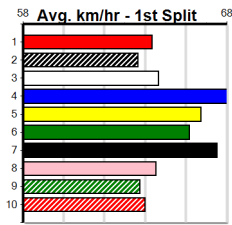

JASON McKEOWN PHOTOGRAPHY

Distance: 350m, Race Type: Grade 5 T3, Total Prizemoney: $1,530
1st: $1,000, 2nd: $320, 3rd: $160, 4th: $50

Watchdog Tips:

0 0 0 0

Bet:

Main race table containing 9 race sections. Each section includes race number, name, date, trainer, horse name, jockey, odds, and performance data. Includes 'Winnings Boxes' sub-tables for each race.