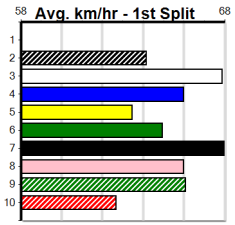

OUTER EAST FOOTBALL NETBALL COMP

Distance: 300m, Race Type: Grade 5 T3, Total Prizemoney: $1,530
1st: $1,000, 2nd: $320, 3rd: $160, 4th: $50

Watchdog Tips: **0 0 0 0** Bet: .