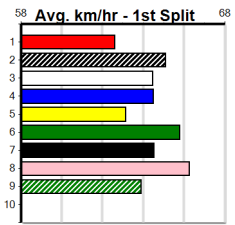

Healesville

MR HUMMER LIMOS (2-3 WINS)

Distance: 350m, Race Type: Tier 3 - Restricted Win, Total Prizemoney: \$1,530
1st: \$1,000, 2nd: \$320, 3rd: \$160, 4th: \$50

7

12:45PM

(VIC time)

Watchdog Tips: **0 0 0 0** Bet: **0**