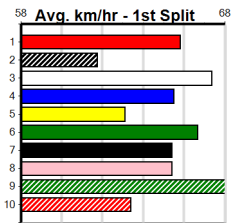

SPORTSBET GO THE BLUE DOG

Distance: 300m, Race Type: Grade 5 T3, Total Prizemoney: $1,530
1st: $1,000, 2nd: $320, 3rd: $160, 4th: $50

12
2:42PM
(VIC time)

Watchdog Tips: 0 0 0 0 Bet:

Main table containing race details for 10 races, including horse names, trainers, times, and winning boxes. Races include WHY NOT AJAY, CRACKERJACK MAXY, DOWN SOUTH GIRL, FULL GLAMOUR, WHY NOT EMILY, PERFECT REVENGE, UNO PEANUT, FIREBIRD FLYER, SPECIAL SIAN, and SONS OF TOM.