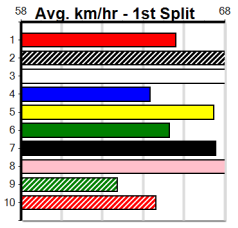

HEALESVILLE FOOTBALL NETBALL CLUB

Distance: 350m, Race Type: Grade 5 T3, Total Prizemoney: $1,530
1st: $1,000, 2nd: $320, 3rd: $160, 4th: $50

5

12:09PM
(VIC time)

Watchdog Tips: 0 0 0 0 **Bet:** .