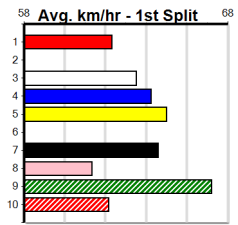

Watchdog Tips: 0 0 0 0 Bet: .

Main table containing race details for 10 races. Each race entry includes race number, name, date, trainer, horses, times, odds, and prize money. Includes sub-tables for 'Winning Boxes' and 'APM' for each race.