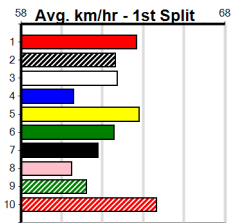

Mobile Form Guide

Average Winning Time:

Distance	Grade	Avg. Time
300m	Grade 5 T3	16.97
300m	Tier 3 - Restricted Win	17.02
300m	Tier 3 - Grade 7	17.04
300m	Tier 3 - Maiden	17.18
350m	Grade 5 T3	19.59
350m	Tier 3 - Restricted Win	19.65
350m	Tier 3 - Grade 7	19.74

Track Record:

Distance	Time	Greyhound	Date Set
300m	16.057	UNLEASH COLLINDA	11-Dec-22
350m	18.641	UNLEASH COLLINDA	19-Feb-23

SPORTSBET NOBODY DOES IT EASIER

Distance: 300m, Race Type: Tier 3 - Maiden, Total Prizemoney: \$1,530
1st: \$1,000, 2nd: \$320, 3rd: \$160, 4th: \$50