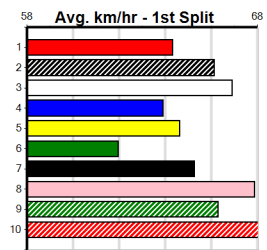

GORSKI ENGINEERING

Distance: 350m, Race Type: Grade 5 T3, Total Prizemoney: $1,530
1st: $1,000, 2nd: $320, 3rd: $160, 4th: $50

Watchdog Tips:

Bet:

Form Box Wgt Dist Track Date Time BON Margin 1st/2nd (Time) PIR Checked Comment WR Split 1 S/P Grade

REMEMBER WHAT (NSW)[5]
Owner(s): Alleway Morizzi (SYN), C Alleway, J Morizzi
Trainer: Mark Giddings (Heathcote)
Box History table and Prize Best Starts table.

JAMES'S ENTITY [5]
Owner(s): Weed N Feed (SYN), C Capuano, S Hogan, H Saunders, N Clarke, T Hogan
Trainer: Murray Collyer (Coburg North)
Box History table and Prize Best Starts table.

CLARA STELLA [5]
Owner(s): C Knott
Trainer: Cameron Knott (Mount Camel)
Box History table and Prize Best Starts table.

TALI MARVEL [5]
Owner(s): B Morse
Trainer: Barrie Morse (Endeavour Hills)
Box History table and Prize Best Starts table.

RAPIDFIRE MORRIS [5]
Owner(s): J Duncan
Trainer: Josh Duncan (Mount Camel)
Box History table and Prize Best Starts table.

1

2

3

4

5