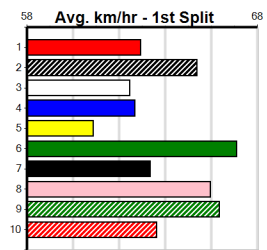

Distance: 350m, Race Type: Tier 3 - Grade 7, Total Prizemoney: $1,530
1st: $1,000, 2nd: $320, 3rd: $160, 4th: $50

Watchdog Tips: [ ] [ ] [ ] [ ] Bet: [ ]

JUMBUK ARET [7]
BK Bitch Mar-23 Sire: BERNARDO Dam: CRIMSON VIXEN
Owner(s): B Joske
Trainer: Ben Joske (Yinnar South)
Winning Distances: < 300m (0) 300 - 399m (1) 400 - 499m (0) 500 - 599m (0) 600 - 699m (0) > 700m (0)
Winning Weights: 28.6(1)
Box History table and Prize Best Starts table included.

MISS GALORE [7]
RF Bitch Jun-22 Sire: SUPERIOR PANAMA Dam: COSMIC KATIE
Owner(s): G Campbell
Trainer: Graeme Campbell (Drouin South)
Winning Distances: < 300m (0) 300 - 399m (0) 400 - 499m (1) 500 - 599m (0) 600 - 699m (0) > 700m (0)
Winning Weights: 28.0(1)
Box History table and Prize Best Starts table included.

LIL MISS MERANDA [7]
BK Bitch May-21 Sire: HARD STYLE RICO Dam: GRACE INTENTION
Owner(s): BRIDWOOD (SYN), B Morse, R Hall
Trainer: Barrie Morse (Endeavour Hills)
Winning Distances: < 300m (1) 300 - 399m (0) 400 - 499m (0) 500 - 599m (0) 600 - 699m (0) > 700m (0)
Winning Weights: 28.3(1)
Box History table and Prize Best Starts table included.

ETERNAL CAPERS [7]
BK Bitch Dec-20 Sire: MY BRO FABIO Dam: LOVE CAPERS
Owner(s): J Stemmer
Trainer: Jason Stemmer (Bangholme)
Winning Distances: < 300m (0) 300 - 399m (1) 400 - 499m (0) 500 - 599m (0) 600 - 699m (0) > 700m (0)
Winning Weights: 28.3(1)
Box History table and Prize Best Starts table included.

DECODED [7]
BK Dog Apr-22 Sire: BEAST UNLEASHED Dam: ZIPPING FREEMAN
Owner(s): R Farquhar
Trainer: Raymond Farquhar (Eureka)
Winning Distances: < 300m (0) 300 - 399m (1) 400 - 499m (0) 500 - 599m (0) 600 - 699m (0) > 700m (0)
Winning Weights: 33.9(1)
Box History table and Prize Best Starts table included.