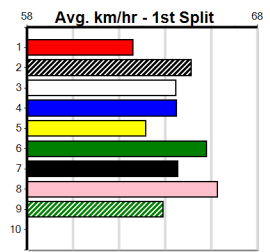

MR HUMMER LIMOS (2-3 WINS)

Distance: 350m, Race Type: Tier 3 - Restricted Win, Total Prizemoney: $1,530
1st: $1,000, 2nd: $320, 3rd: $160, 4th: $50

Watchdog Tips:

Bet:

Form Box Wgt Dist Track Date Time BON Margin 1st/2nd (Time) PIR Checked Comment W/R Split 1 S/P Grade

SHE'S BONKERS [6]
BD Bitch Feb-22 Sire: SUPERIOR PANAMA Dam: SHIMA BREEZE
Owner(s): S Jackson Trainer: Shane Jackson (Myrningong)
Winning Distances: < 300m (0) 300 - 399m (0) 400 - 499m (2) 500 - 599m (0) 600 - 699m (0) > 700m (0)
Winning Weights: 26.7(1) 26.8(1)
Box History table and Prize Best Starts table included.

MAGGIE PARKER [5]
BK Bitch Mar-22 Sire: SHIMA SHINE Dam: HARLEQUIN ROSE
Owner(s): M Nash Trainer: Murray Collyer (Coburg North)
Winning Distances: < 300m (0) 300 - 399m (0) 400 - 499m (3) 500 - 599m (0) 600 - 699m (0) > 700m (0)
Winning Weights: 26.8(1) 27.2(1) 27.4(1)
Box History table and Prize Best Starts table included.

BULL INDEED [5]
BKW Dog May-22 Sire: ALLEN DEED Dam: HUFFLE PUFFLE
Owner(s): M Ebeyer Trainer: David Plumridge (Scoresby)
Winning Distances: < 300m (0) 300 - 399m (3) 400 - 499m (0) 500 - 599m (0) 600 - 699m (0) > 700m (0)
Winning Weights: 29.2(1) 29.3(1) 29.5(1)
Box History table and Prize Best Starts table included.

RUPTURED [5]
F Dog Sep-21 Sire: BERNARDO Dam: CLOSE ENOUGH
Owner(s): C Jennings Trainer: Corey Jennings (Koo Wee Rup)
Winning Distances: < 300m (0) 300 - 399m (2) 400 - 499m (1) 500 - 599m (0) 600 - 699m (0) > 700m (0)
Winning Weights: 38.6(1) 39.3(2)
Box History table and Prize Best Starts table included.

GASLIGHT CAPERS [5]
BK Bitch Dec-20 Sire: MY BRO FABIO Dam: LOVE CAPERS
Owner(s): J Stemmer Trainer: Jason Stemmer (Bangholme)
Winning Distances: < 300m (0) 300 - 399m (1) 400 - 499m (2) 500 - 599m (0) 600 - 699m (0) > 700m (0)
Winning Weights: 28.1(1) 28.8(1) 29.0(1)
Box History table and Prize Best Starts table included.

1

2

3

4

5