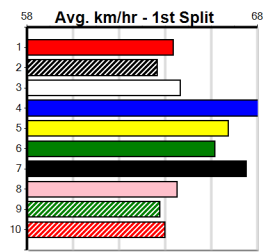

JASON McKEOWN PHOTOGRAPHY

Distance: 350m, Race Type: Grade 5 T3, Total Prizemoney: $1,530
1st: $1,000, 2nd: $320, 3rd: $160, 4th: $50

Watchdog Tips:

Bet:

Form Box Wgt Dist Track Date Time BON Margin 1st/2nd (Time) PIR Checked Comment W/R Split 1 S/P Grade

HOWE PIE (WA)[5]
BK Dog Sep-20 Sire: AUSSIE INFRARED Dam: BUBBA'S SILVIA
Owner(s): big dog (SYN), B Sands, F Toth
Trainer: Frank Toth (Pakenham)
Winning Distances: < 300m (0) 300 - 399m (6) 400 - 499m (5) 500 - 599m (3) 600 - 699m (0) > 700m (0)
Box History table and Prize Best Starts table included.

TINKER DAN [5]
RBD Dog Mar-21 Sire: FERNANDO BALE Dam: DYNA BOBBI
Owner(s): Burns Racing (SYN), C Burns, J Burns
Trainer: Mark Giddings (Heathcote)
Winning Distances: < 300m (0) 300 - 399m (7) 400 - 499m (5) 500 - 599m (0) 600 - 699m (0) > 700m (0)
Box History table and Prize Best Starts table included.

CASH NOW (NSW)[5]
BE Dog Dec-20 Sire: EL GRAND SENOR Dam: SPARE CASH
Owner(s): J AND J (SYN), M Barber, P Jones
Trainer: Maria Barber (Hoddles Creek)
Winning Distances: < 300m (0) 300 - 399m (6) 400 - 499m (4) 500 - 599m (1) 600 - 699m (0) > 700m (0)
Box History table and Prize Best Starts table included.

SWEET ALESSIA [5]
BK Bitch Jul-21 Sire: FERNANDO BALE Dam: HARDAWAY WINNIE
Owner(s): V Brosca
Trainer: Tony Salpigtidis (Plenty)
Winning Distances: < 300m (0) 300 - 399m (11) 400 - 499m (0) 500 - 599m (0) 600 - 699m (0) > 700m (0)
Box History table and Prize Best Starts table included.

THAI BUTTERFLY [5]
BK Bitch Oct-21 Sire: BARCIA BALE Dam: ZIPPING JAMIE
Owner(s): D Schwarz
Trainer: David Schwarz (Dallas)
Winning Distances: < 300m (0) 300 - 399m (11) 400 - 499m (0) 500 - 599m (0) 600 - 699m (0) > 700m (0)
Box History table and Prize Best Starts table included.

1

2

3

4

5