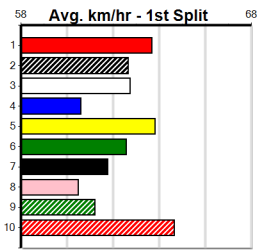

Watchdog Tips: ☐ ☐ ☐ ☐ ☐ Bet:

1 MYAH MISS [M]
BE Bitch Mar-23 Sire: BEAST UNLEASHED Dam: GRAND NEO Trainer: Trevor Whitford (Willow Grove)
Owner(s): M Chapple
Winning Distances: < 300m (0) 300 - 399m (0) 400 - 499m (0) 500 - 599m (0) 600 - 699m (0) > 700m (0)
Winning Weights:
6th (7) 26.1 400 WGL R3 14-Feb-25 23.76 22.65 14.00 JUMPING OREO (22.83) M/45 8.65 $33.50 M
3rd (5) 26.7 300 HVL R3 25-Feb-25 17.33 16.76 3.75L JUMBUK ARET (17.07) M/3 4.08 $27.60 M

Box History

Bx	1st	2nd	3rd	4th	5th	6th	7th	8th
1								
2								
3								
4								
5			1					
6								
7						1		
8								

Prize Best Starts Trk/Dts APM: $260.00, 17.33(5)-25/2/25, 2-0-0-1, 1-0-0-1, 260

Last 3 wins NOT included above

2 KEEPING NOISE [M]
BK Bitch Jul-22 Sire: FERAL FRANKY Dam: FRAN KEEPING Trainer: Gordon Edwards (Cranbourne We)
Owner(s): G Edwards
Winning Distances: < 300m (0) 300 - 399m (0) 400 - 499m (0) 500 - 599m (0) 600 - 699m (0) > 700m (0)
Winning Weights:
8th (5) 31.8 400 GEL R2 05-Nov-24 24.34 22.46 21.00 PICHOLA RALPHY (22.94) M/78 8.90 $26.70 M
4th (5) 32.6 400 WGL R2 14-Nov-24 23.67 22.72 12.00 MARSHMALLOW (22.88) Q/33 8.63 $45.10 M
4th (6) 32.3 300 HVL R1 27-Nov-24 17.42 16.81 3.00L MY MATE TRINNY (17.22) Q/2 4.03 $9.60 M
8th (3) 32.4 400 WGL R3 05-Dec-24 23.93 22.65 16.00 WEEONA BELLA (22.83) M/78 8.77 $16.80 M
5th (3) 32.6 400 WGL R3 12-Dec-24 23.90 22.69 14.00 CORDOVA (22.94) M/65 0.00 $141.10 T3-M
8th (7) 32.9 350 HVL R2 03-Jan-25 20.26 19.51 9.00L BENGAL BULLET (19.65) Q/3 6.72 $57.80 T3-M
7th (1) 31.4 425 BEN R2 07-Feb-25 25.34 24.00 14.00 JOOPER (24.38) M/788 6.85 $40.00 M
5th (6) 31.4 300 HVL R1 12-Feb-25 17.28 16.75 4.50L WHIZBANG JOSIE (16.98) M/3 4.10 $20.30 M

Box History

Bx	1st	2nd	3rd	4th	5th	6th	7th	8th
1								1
2								
3					1			2
4						1		
5				1				1
6				1	1			
7					1			1
8				1				

Prize Best Starts Trk/Dts APM: $175.00, 17.28(6)-12/2/25, 12-0-0-0, 3-0-0-0, 90

Last 3 wins NOT included above

3 GO FLASH GO [M]
BK Dog Feb-23 Sire: ASTON RUPEE Dam: FLYRITE Trainer: Garry Condon (Hampton Park)
Owner(s): V Mardirossian
Winning Distances: < 300m (0) 300 - 399m (0) 400 - 499m (0) 500 - 599m (0) 600 - 699m (0) > 700m (0)
Winning Weights:
3rd (2) 37.8 515 SAP R1 10-Feb-25 30.95 29.48 14.00 DOONGALLA DON (30.00) Q/4433 5.42 $20.70 M
5th (5) 38.0 515 SAP R1 17-Feb-25 30.67 29.36 9.50L HANDSOME RATIO (30.03) M/3355 5.23 $20.60 M

Box History

Bx	1st	2nd	3rd	4th	5th	6th	7th	8th
1								
2			1					
3								
4								
5					1			
6								
7								
8								

Prize Best Starts Trk/Dts APM: $295.00, FSH, 2-0-0-1, 0-0-0-0, 295

Last 3 wins NOT included above