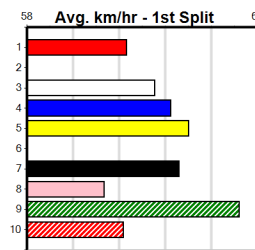

Watchdog Tips: ☐ ☐ ☐ ☐ ☐ ☐ **Bet:** ☐

Form Box	Wgt	Dist	Track	Date	Time	BON	Margin	1st/2nd (Time)	PIR	Checked	Comment	WR	Split 1	S/P	Grade		
WHIPPING ALONG [7]																	
BD	Dog	Mar-22				Sire: TOMMY SHELBY				Dam: LITTLE ZOE				Trainer: Jack Clarke (Creswick)			
Owner(s): S Negrello																	
Winning Distances: < 300m (0) 300 - 399m (1) 400 - 499m (0) 500 - 599m (0) 600 - 699m (0) > 700m (0)																	
Winning Weights: 30.9(1)																	
2nd (1)	31.0	450	WBL	R1	23-Dec-24	26.49	25.79	3.00L PAW MAUD (26.28)	S/862	.	.	.	7.12	$15.40	M		
4th (5)	31.2	390	WBL	R1	28-Dec-24	23.03	22.02	3.25L CANYA KELSEY (22.81)	S/67	.	.	.	9.19	$22.80	M		
1st (4)	30.9	390	WBL	R2	07-Jan-25	23.33	21.88	0.50L BELAIR NOMAD (23.36)	M/84	.	SW	.	9.03	$4.40	M		
2nd (4)	31.0	450	WBL	R7	13-Jan-25	25.88	25.57	1.5L SPECIAL PLAYERS (25.79)	M/655	.	.	W	6.96	$11.80	X67		
5th (8)	31.1	545	BAL	R5	20-Jan-25	32.15	31.75	6.00L ROTHWELL PAUL (31.75)	S/6444	.	.	W	7.00	$17.90	X67		
6th (3)	31.2	450	WBL	R5	27-Jan-25	26.24	25.53	6.50L WINSLOW WISH (25.79)	M/676	.	.	.	7.05	$21.90	X67		
8th (6)	31.2	450	WBL	R7	03-Feb-25	26.02	25.72	4.50L MORAINÉ BRANDI (25.72)	M/778	.	.	.	6.86	$30.30	X67		
3rd (8)	31.2	450	WBL	R7	10-Feb-25	26.30	25.82	7.00L FENELLA (25.82)	S/875	.	.	.	6.88	$14.10	7		
Last 3 wins NOT included above																	
Prize Best Starts Trk/Dts APM $3980.00 FSH 28-1-6-6 0-0-0-0 2000																	

Form Box	Wgt	Dist	Track	Date	Time	BON	Margin	1st/2nd (Time)	PIR	Checked	Comment	WR	Split 1	S/P	Grade		
FEEL THE RAGE (NSW)[7]																	
RF	Dog	Jan-23				Sire: WHISKEY RIOT				Dam: SUSTAIN THE RAGE				Trainer: David Condon (Devon Meadows)			
Owner(s): M Whelan																	
Winning Distances: < 300m (0) 300 - 399m (1) 400 - 499m (0) 500 - 599m (0) 600 - 699m (0) > 700m (0)																	
Winning Weights: 32.1(1)																	
3rd (3)	31.7	300	HVL	R2	09-Feb-25	17.08	16.42	2.50L SILVERTREE BEN (16.91)	M/2	.	.	.	3.98	$3.20	M		
3rd (4)	32.2	300	HVL	R1	16-Feb-25	17.06	16.48	1.75L MADE UP STORIES (16.94)	M/4	.	.	.	4.05	$7.60	M		
1st (6)	32.1	300	HVL	R1	21-Feb-25	17.08	16.55	3.00L CHIEF KAISER (17.28)	M/1	.	SW	.	3.97	$1.70	T3-M		
Last 3 wins NOT included above																	
Prize Best Starts Trk/Dts APM $1520.00 17.06(4)-16/2/25 3-1-0-2 3-1-0-2 1520