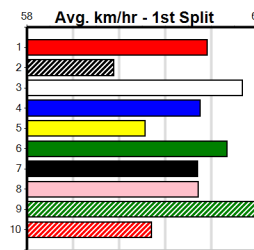

SPORTSBET GO THE BLUE DOG

Distance: 300m, Race Type: Grade 5 T3, Total Prizemoney: $1,530
1st: $1,000, 2nd: $320, 3rd: $160, 4th: $50

Watchdog Tips:

Bet:

Table with columns: Form Box, Wgt, Dist, Track, Date, Time, BON, Margin, 1st/2nd (Time), PIR, Checked, Comment, WR, Split 1, S/P, Grade

WHY NOT AJAY [5]
BD Dog Sep-20 Sire: BERNARDO Dam: WHY NOT GINGER
Owner(s): G Carter
Trainer: Gregory Carter (Devon Meadows)
Winning Distances: < 300m (0) 300 - 399m (7) 400 - 499m (5) 500 - 599m (0) 600 - 699m (0) > 700m (0)
Box History table and Prize Best Starts table included.

CRACKERJACK MAXY [5] Bik
BEF Dog Feb-21 Sire: FERNANDO BALE Dam: MAXIMUM KACK
Owner(s): V Xuereb
Trainer: Jason Formosa (Heathcote)
Winning Distances: < 300m (0) 300 - 399m (7) 400 - 499m (2) 500 - 599m (0) 600 - 699m (0) > 700m (0)
Box History table and Prize Best Starts table included.

DOWN SOUTH GIRL [5]
BD Bitch Mar-22 Sire: TOMMY SHELBY Dam: LITTLE ZOE
Owner(s): S Negrello
Trainer: Jack Clarke (Creswick)
Winning Distances: < 300m (0) 300 - 399m (7) 400 - 499m (0) 500 - 599m (0) 600 - 699m (0) > 700m (0)
Box History table and Prize Best Starts table included.

FULL GLAMOUR [5]
BK Bitch May-22 Sire: ZIPPING GARTH Dam: DREAMY EYES
Owner(s): Eye Candy (SYN), C Wilk, K Gorman
Trainer: Christian Wilk (Tanjil South)
Winning Distances: < 300m (0) 300 - 399m (2) 400 - 499m (5) 500 - 599m (0) 600 - 699m (0) > 700m (0)
Box History table and Prize Best Starts table included.

WHY NOT EMILY [5]
BK Bitch Sep-20 Sire: BERNARDO Dam: WHY NOT GINGER
Owner(s): G Carter
Trainer: Leigh Carter (Devon Meadows)
Winning Distances: < 300m (0) 300 - 399m (3) 400 - 499m (3) 500 - 599m (0) 600 - 699m (0) > 700m (0)
Box History table and Prize Best Starts table included.