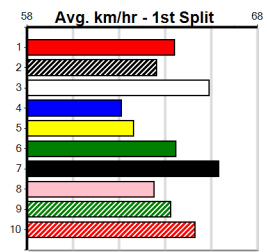

"THE SHED" @ Healesville Greys

Distance: 350m, Race Type: Grade 5 T3, Total Prizemoney: \$1,530
1st: \$1,000, 2nd: \$320, 3rd: \$160, 4th: \$50

4
11:54AM

(VIC time)

Watchdog Tips: [ ] [ ] [ ] [ ] [ ]

Bet: [ ] [ ] [ ] [ ] [ ]