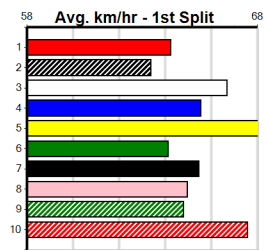

PITSTOP MOWER REPAIRS

Distance: 300m, Race Type: Grade 5 T3, Total Prizemoney: $1,530
1st: $1,000, 2nd: $320, 3rd: $160, 4th: $50

Watchdog Tips:

Bet:

Table with columns: Form Box, Wgt, Dist, Track, Date, Time, BON, Margin, 1st/2nd (Time), PIR, Checked, Comment, W/R, Split 1, S/P, Grade

QUEEN MAGGIE [5]
BK Bitch Feb-21 Sire: BERNARDO Dam: RADIANT ANGEL
Owner(s): B Mackie
Trainer: Leon Lacy (Noble Park)
Winning Distances: < 300m (0) 300 - 399m (7) 400 - 499m (2) 500 - 599m (0) 600 - 699m (0) > 700m (0)
Winning Weights: 25.6(1) 26.0(1) 26.1(1) 26.4(1) 27.0(1) 27.2(1) 27.3(3)
Box History table and Prize Best Starts table included.

LITTLE WHIP (NSW)[5]
BK Bitch Apr-22 Sire: FERNANDO BALE Dam: LUCKY WHIP
Owner(s): P Derubeis
Trainer: Pasquale Derubeis (Cape Woola)
Winning Distances: < 300m (0) 300 - 399m (8) 400 - 499m (0) 500 - 599m (0) 600 - 699m (0) > 700m (0)
Winning Weights: 22.8(1) 23.1(1) 23.2(1) 23.3(2) 23.5(2) 24.4(1)
Box History table and Prize Best Starts table included.

ELLIOTT NESS [5]
BKW Dog May-19 Sire: FERNANDO BALE Dam: UP HILL JILL
Owner(s): G Johnson
Trainer: Garry Johnson (Chum Creek)
Winning Distances: < 300m (0) 300 - 399m (10) 400 - 499m (8) 500 - 599m (0) 600 - 699m (0) > 700m (0)
Winning Weights: 27.9(1) 28.2(1) 28.8(1) 28.9(2) 29.0(2) 29.1(1) 29.2(2) 29.4(5) 29.5(1) 29.8(1) 30.4(1)
Box History table and Prize Best Starts table included.

INTERCEPT QUEEN [5]
BEF Bitch Jan-22 Sire: WOW Dam: GAMMA BALE
Owner(s): C Goodman
Trainer: Colin Goodman (Maiden Gully)
Winning Distances: < 300m (0) 300 - 399m (2) 400 - 499m (2) 500 - 599m (0) 600 - 699m (0) > 700m (0)
Winning Weights: 26.6(1) 26.7(1) 27.1(2)
Box History table and Prize Best Starts table included.

CYCLONE WILL [5]
BK Dog Feb-21 Sire: MEPUNGA BLAZER Dam: AS ONLY IS
Owner(s): THE PINK (SYN), C Dalton, L Dalton
Trainer: Susan Dalton (Coldstream)
Winning Distances: < 300m (0) 300 - 399m (11) 400 - 499m (0) 500 - 599m (0) 600 - 699m (0) > 700m (0)
Winning Weights: 32.9(1) 33.2(1) 33.3(1) 33.6(3) 33.7(2) 33.9(1) 34.2(1) 34.4(1)
Box History table and Prize Best Starts table included.

1

2

3

4

5