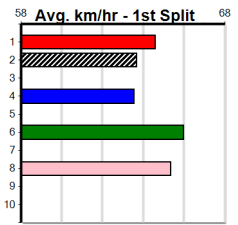

Watchdog Tips:

0 0 0 0

Bet:

Form	Box	Weight	Dist	Track	Date	Time	BON	Margin	1st/2nd (Time)	PIR	Checked	Comment	W/R	Split 1	S/P	Grade

1 BROADWAY ICON [5]

BD B Feb-22 FERNANDO BALE WEEONA DOTTY

Trainer: Marien Sullivan (Shepparton East)

4th (3)	28.6	390	SHP	R11	07-Oct-24	22.69	22.08	5.00	LEAP OF FAITH (22.34)	M/44	.	.	.	8.71	$8.90	5H
2nd (5)	28.5	425	BEN	R13	15-Jan-25	24.66	24.09	1.00	REDEMPTION ROCK (24.61)	M/211	.	.	.	6.65	$8.70	5
2nd (2)	28.5	390	SHP	R6	23-Jan-25	22.41	22.31	0.025	MOBILE LAD (22.41)	Q/11	.	.	.	8.44	$8.90	T3-5
6th (1)	28.4	390	SHP	R6	27-Jan-25	23.06	22.23	5.00	LORIENTAL OPHELIA (22.72)	M/55	.	.	.	8.85	$11.10	5

Owner(s): M Sullivan

Winning Boxes

1	2	3	4	5	6	7	8
1			1	1			1
Prize	$11,090.00						
Best	22.37						
Starts	50-4-10-9						
Trk/Dst	45-4-8-9						
APM	$2511						

2 KIRWAN [4]

BE B Apr-22 FERAL FRANKY ALL INN AVA

Trainer: Michelle Carruthers (Bagshot)

3rd (3)	29.1	390	BAL	R6	13-Jan-25	22.66	22.08	6.00	LORD PANAMA (22.27)	M/33	.	SW	.	8.51	$3.20	T3-5
2nd (3)	29.0	390	BAL	R12	18-Jan-25	22.51	22.22	0.10	NICE ONE TOM (22.51)	M/21	.	.	.	8.65	$2.00	T3-5
1st (1)	29.0	410	HOR	R12	21-Jan-25	23.21	22.87	2.00	PAW WINCEY (23.35)	Q/11	.	.	.	10.24	$2.80	5
3rd (3)	29.0	410	HOR	R5	28-Jan-25	23.36	22.92	3.75	MORE BEER PLEASE (23.11)	M/63	.	.	.	10.51	$3.90	X45

Owner(s): M Carruthers

Winning Boxes

1	2	3	4	5	6	7	8
2	2	1					3
Prize	$22,385.00						
Best	22.42						
Starts	36-8-6-5						
Trk/Dst	1-1-0-0						
APM	$9080						

3 *** VACANT BOX ***

Trainer:

Owner(s):

Winning Boxes

1	2	3	4	5	6	7	8
3							

4 CHESTER KEEPING (NSW)[5]

BK D May-22 MOGAMBO CAITLYN KEEPING

Trainer: Nathan Mckay (Toolleen)

6th (1)	36.0	410	HOR	R10	17-Dec-24	24.12	23.14	11.00	PAW GLORY (23.39)	M/43	.	.	.	10.60	$4.30	5
7th (6)	35.9	390	SHP	R9	21-Dec-24	22.89	22.17	7.50	LCRUDE (22.39)	M/88	.	.	.	8.72	$7.10	X45
2nd (1)	35.8	390	BAL	R13	20-Jan-25	22.47	22.23	3.00	FOXY ROXY (22.26)	M/32	.	.	.	8.54	$3.50	5
1st (5)	35.8	425	BEN	R11	25-Jan-25	24.45	23.86	3.25	HELLO COOPER (24.68)	M/231	.	.	.	6.63	$2.70	5

Owner(s): N Mckay

Winning Boxes

1	2	3	4	5	6	7	8
3			2	1			1 2
Prize	$17,115.00						
Best	22.03						
Starts	37-9-10-3						
Trk/Dst	5-1-0-1						
APM	$4842						

5 *** VACANT BOX ***

Trainer:

Owner(s):

Winning Boxes

1	2	3	4	5	6	7	8
3							

6 MAGIC DARK STAR [5]

BK B Jan-22 FABREGAS TAPESTRY TEARS

Trainer: Emma Scott (Tatura)

6th (2)	27.3	350	HVL	R7	01-Dec-24	19.50	18.78	7.00	STORM SENSATION (19.03)	M/5	.	.	.	6.62	$62.70	SH
2nd (4)	27.1	525	MEP	R7	04-Dec-24	30.50	29.74	1.75	LGOLIATH (30.40)	Q/1221	.	SW	.	5.17	$9.20	5
7th (3)	27.3	600	MEP	R6	11-Dec-24	36.05	34.03	19.00	REITERATE (34.75)	Q/3777	.	.	.	9.26	$41.30	RWH
6th (5)	27.5	350	HVL	R7	15-Dec-24	19.52	18.86	9.50	HAIL THE CHIEF (18.88)	M/5	.	.	.	6.67	$89.20	5

Owner(s): Magical Speed (SYN), T Johnson, E Scott, L Scott

Winning Boxes

1	2	3	4	5	6	7	8
3						2	
Prize	$28,745.00						
Best	22.35						
Starts	71-5-10-13						
Trk/Dst	2-0-1-0						
APM	$7209						

7 *** VACANT BOX ***

Trainer:

Owner(s):

Winning Boxes

1	2	3	4	5	6	7	8
3