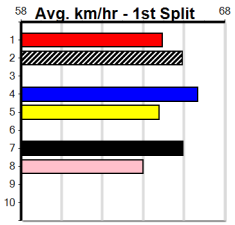

SPORTSBET SAME RACE MULTI (250+ RA

10

11:57AM

(VIC time)

Distance: 390m, Race Type: Grade 5, Total Prizemoney: $1,530
1st: $1,000, 2nd: $320, 3rd: $160, 4th: $50

Watchdog Tips: **0 0 0 0** Bet: **0**

Form Box Weight Dist Track Date Time BON Margin 1st/2nd (Time) PIR Checked Comment W/R Split 1 S/P Grade

1 MISS MARCELINE [5]
BEBD B Jun-21 FERNANDO BALE FREYA THE SLAYER
Trainer: Roger Bloomfield (Benalla)
6th (3) 26.9 390 SHP R4 23-Dec-24 22.71 22.17 4.00LHAPPY BUDDHA (22.45) M/65 . . . 8.63 $34.50 5
3rd (5) 26.9 390 SHP R2 30-Dec-24 22.63 21.71 1.25LJAMES'S ENTITY (22.55) Q/23 . . . 8.62 $18.50 5
7th (7) 26.9 390 SHP R11 02-Jan-25 22.74 22.20 4.25LHOLLYWOOD FRANKY M/88 . . . 8.75 $15.20 T3-5
6th (2) 27.2 390 SHP R12 23-Jan-25 22.94 22.31 9.50LWILIGHT TORI (22.31) Q/67 . . . 10.12 $20.30 T3-5
Owner(s): R Bloomfield

Winning Boxes

1	2	3	4	5	6	7	8
1	1						
Prize							
Best							
Starts							
Trk/Dst							
APM							

2 SKULL [5]
WBD D Feb-20 FERNANDO BALE SARAH SWIFT
Trainer: Scott Millard (Kyneton)
8th (3) 32.2 450 BAL R8 06-Jan-25 26.71 25.77 12.00LPRETTY PANAMA (25.90) M/678 . . . 6.76 $51.90 T3-5
4th (7) 31.8 350 HVL R8 13-Jan-25 20.00 19.58 6.00LSEARCH HISTORY (19.58) M/4 . . . 6.70 $64.10 5
7th (3) 31.8 350 HVL R8 17-Jan-25 20.09 19.68 6.00LSEARCH HISTORY (19.70) M/7 . . . 6.80 $45.10 T3-5
8th (4) 31.9 350 HVL R9 22-Jan-25 20.05 19.73 4.50LWHISPER PIE (19.73) M/7 . . . 6.85 $8.40 5
Owner(s): S Millard

Winning Boxes

1	2	3	4	5	6	7	8
7	3	3					
Prize							
Best							
Starts							
Trk/Dst							
APM							

3 *** VACANT BOX ***
Trainer:
Owner(s):

4 MR. BARTENDER [5]
WF D Oct-21 HOOKED ON SCOTCH PRETTY MUCH
Trainer: Michael Katsiris (Thomastown)
8th (7) 30.6 425 BEN R9 27-Dec-24 24.89 23.73 8.00LNO WORDS (24.33) M/137 . . . 6.56 $14.70 5
6th (2) 30.7 400 WGL R9 02-Jan-25 23.20 22.43 12.00LCORINTHIAN (22.43) M/45 . . . 8.62 $5.30 SH
7th (4) 31.2 390 SHP R3 06-Jan-25 23.73 22.07 21.00LFABIO GIBLET (22.27) Q/27 . . . V28 . 8.66 $3.40 5
4th (4) 31.2 390 SHP R10 30-Jan-25 22.90 22.30 9.00LCELTIC BOUY (22.30) M/22 . . . SW . 8.58 $2.60 5
Owner(s): M Katsiris

Winning Boxes

1	2	3	4	5	6	7	8
5	3						
Prize							
Best							
Starts							
Trk/Dst							
APM							

5 WALTER WALRUS [5]
F D Feb-22 ASTON DEE BEE MAJA MAHI MAHI
Trainer: Nathan Mckay (Toolleen)
6th (4) 34.2 390 SHP R11 16-Nov-24 22.60 22.01 5.50LQUESTON BALE (22.22) M/55 . . . 8.74 $2.90 5
2nd (3) 35.5 300 HVL R12 10-Jan-25 16.99 16.80 2.00LDINOSAUR DEANO (16.85) S/4 . . . 4.00 $3.70 T3-5
6th (3) 35.4 390 BAL R4 18-Jan-25 23.39 22.22 8.50LWESTERN BALE (22.80) M/75 . . . 8.89 $2.30 T3-5
3rd (4) 35.7 400 MTG R10 23-Jan-25 23.57 23.16 2.00LMOCAMBORA MIA (23.42) . . . 11.07 $11.00 RW
Owner(s): N Mckay

Winning Boxes

1	2	3	4	5	6	7	8
1	2						
Prize							
Best							
Starts							
Trk/Dst							
APM							

6 *** VACANT BOX ***
Trainer:
Owner(s):

7 RAGING ELSA [5] Biks
BK B Apr-22 MEPUNGA BLAZER SO SAY
Trainer: Nicole Lummas (Wangaratta South)
6th (2) 29.4 350 HVL R11 29-Dec-24 19.85 19.12 7.50LGOT FLAIR (19.34) M/7 . . . 6.70 $32.70 RWH
5th (8) 29.4 350 HVL R7 03-Jan-25 19.84 19.51 4.00LCLARA STELLA (19.56) M/4 . . . 6.71 $1.90 T3-5
1st (2) 29.1 425 BEN R13 16-Jan-25 24.28 24.16 1.25LTHAT'S A BOODIE (24.37) Q/111 . . . 6.58 $3.70 T3-5
2nd (2) 29.2 425 BEN R5 25-Jan-25 24.55 23.86 0.75LWILD REPUTATION (24.50) M/333 . . . SW . 6.70 $1.60 5
Owner(s): J Whybrow

Winning Boxes

1	2	3	4	5	6	7	8
2							
Prize							
Best							
Starts							
Trk/Dst							
APM