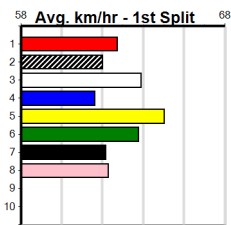

SPORTSBET GREEN TICKS (250+ RANK)

Distance: 390m, Race Type: Maiden, Total Prizemoney: $1,530
1st: $1,000, 2nd: $320, 3rd: $160, 4th: $50

1
9:23AM
(VIC time)

Watchdog Tips: **0** **0** **0** **0** **Bet:** **.**