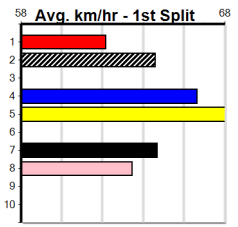

Shepparton

qvshelving.com.au (250+ RANK)

Distance: 390m, Race Type: Grade 5, Total Prizemoney: $1,530
1st: $1,000, 2nd: $320, 3rd: $160, 4th: $50

9

11:40AM

(VIC time)

Watchdog Tips:

0 0 0 0

Bet:

Form	Box	Weight	Dist	Track	Date	Time	BON	Margin	1st/2nd (Time)	PIR	Checked	Comment	W/R	Split 1	S/P	Grade

1 RAPIDFIRE DENZEL [5]
BK D Apr-22 FABREGAS WYNBURN LUCIFER
Trainer: Josh Duncan (Mount Camel)
5th (6) 35.4 410 HOR R4 13-Aug-24 23.45 23.10 4.75LPETZEL BALE (23.13) S/86 . . . . 10.70 $13.70 5
3rd (8) 35.7 450 SHP R7 26-Aug-24 25.90 25.36 5.00LIMANI (25.55) S/865 . . . . 6.78 $16.90 5
6th (7) 35.7 400 GEL R3 31-Aug-24 22.97 22.30 10.00TURBO GEORGE (22.30) M/87 . . . . 8.83 $17.50 5
7th (4) 35.3 300 HVL R11 17-Nov-24 17.15 16.66 3.25LHARTNEY (16.92) M/8 . . . . 4.07 $46.50 5
Owner(s): J Duncan

Winning Boxes

1	2	3	4	5	6	7	8
1				1	1		1
Prize	$12,160.00						
Best	FSTD						
Starts	32-4-6-5						
Trk/Dst	0-0-0-0						
APM	$2507						

ENG BEN 2025-01-31

2 BLITZ [5]
BEW B Dec-21 TOMMY SHELBY MY LUCKY MIA
Trainer: Olivia Cartechini (Dandenong North)
8th (4) 28.4 400 GEL R11 24-Dec-24 23.22 22.49 8.50LLUKA MAGIC (22.64) M/88 . . . . 8.74 $12.40 X45
3rd (7) 27.9 390 WBL R11 28-Dec-24 22.33 22.02 4.25LASPERITAS (22.04) M/44 . . . . 8.86 $23.70 5
6th (4) 28.1 400 WGL R1 02-Jan-25 23.57 22.43 11.00LMAGIC BEE (22.82) M/86 . . . . 9.04 $5.70 SH
5th (7) 28.2 390 SHP R6 27-Jan-25 23.03 22.23 4.50LORIENTAL OPHELIA (22.72) S/66 . . . . 8.87 $3.50 5
Owner(s): M Pease

Winning Boxes

1	2	3	4	5	6	7	8
1		1	3	1	1	1	2
Prize	$23,500.63						
Best	22.13						
Starts	57-10-9-10						
Trk/Dst	2-1-0-0						
APM	$4399						

3 *** VACANT BOX ***
Trainer:
Owner(s):

4 CINNABAR ICON [5]
BD B Mar-22 ASTON DEE BEE TIME NO MONEY
Trainer: Robert Sullivan (Shepparton East)
1st (2) 28.0 390 SHP R3 12-Dec-24 22.17 21.78 1.5LSPEEDY RIOT (22.27) Q/11 . . . . 8.33 $1.70 5
4th (1) 28.1 390 SHP R4 23-Dec-24 22.58 22.17 2.00LHAPPY BUDDHA (22.45) M/43 . . . . 8.57 $2.90 5
F (4) 28.1 390 SHP R2 30-Dec-24 0.00 21.71 . JAMES'S ENTITY (22.55) . V10 . . $1.90 5
4th (5) 27.9 390 SHP R6 27-Jan-25 22.84 22.23 1.75LORIENTAL OPHELIA (22.72) M/44 . . SW . 8.80 $3.40 5
Owner(s): M Sullivan

Winning Boxes

1	2	3	4	5	6	7	8
4		1	1	1	1	2	
Prize	$20,470.00						
Best	22.06						
Starts	46-9-9-3						
Trk/Dst	43-9-9-3						
APM	$4880						

5 CAPALA [5]
BK D Jan-22 ORSON ALLEN OUR MAGIC TURBO
Trainer: Thomas Wark (Rushworth)
2nd (5) 30.0 390 SHP R11 18-Nov-24 22.27 21.87 0.25LTROPIC MAN (22.25) Q/11 . . . . 8.20 $4.90 5
2nd (6) 30.0 390 SHP R4 25-Nov-24 22.67 22.02 7.00DELATITE BEAST (22.18) Q/22 . . . . 8.51 $2.70 5
6th (4) 29.8 390 BAL R14 18-Dec-24 23.06 22.07 9.50LSHERICKA (22.42) Q/25 . . . . 8.48 $7.20 5
8th (4) 30.0 425 BEN R11 03-Jan-25 24.70 23.56 14.00LIGHTNING RANGE (23.73) M/777 . . . . 6.76 $23.80 5
Owner(s): BEERS FOR THE BOYS (SYN), D Baldwin, D Chillingsworth

Winning Boxes

1	2	3	4	5	6	7	8
2	1						1
Prize	$11,900.00						
Best	22.17						
Starts	40-5-8-4						
Trk/Dst	10-1-3-1						
APM	$3289						

6 *** VACANT BOX ***
Trainer:
Owner(s):