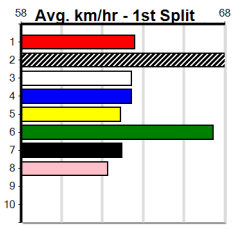

Shepparton

TOP CAT VIDEO (250+ RANK)

Distance: 450m, Race Type: Grade 5, Total Prizemoney: $1,530
1st: $1,000, 2nd: $320, 3rd: $160, 4th: $50

5
10:30AM
(VIC time)

Watchdog Tips: 0 0 0 0 Bet: .