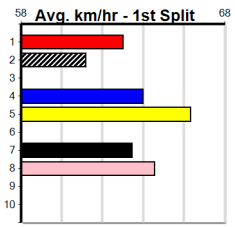

Shepparton

SHEPP CITY FENCING (250+ RANK)

Distance: 390m, Race Type: Grade 7, Total Prizemoney: $1,530
1st: $1,000, 2nd: $320, 3rd: $160, 4th: $50

2

9:38AM

(VIC time)

Watchdog Tips: **0 0 0 0** Bet: .

Form	Box	Weight	Dist	Track	Date	Time	BON	Margin	1st/2nd (Time)	PIR	Checked	Comment	W/R	Split 1	S/P	Grade

1 ASTON CROWN [7]																	Winning Boxes									
BK	D	Nov-22 WHISKEY RIOT					ASTON DINNIGAN							1	2	3	4	5	6	7	8					
Trainer: Samuel Webb (Eaglehawk)																	Prize Best Starts Trk/Dst APM									
2nd	(8)	33.5	390	SHP	R1	11-Jan-25	22.78	22.09	0.25LPATRIOT QUINCEY (22.77)	S/33	.	.	.	8.79	$2.10	M	$3,465.00		22.61		14-1-6-2		6-0-2-0		$3117	
1st	(8)	33.5	350	HVL	R2	17-Jan-25	20.05	19.68	5.00LMR. PERSONALITY (20.39)	M/2	.	.	.	6.72	$2.30	T3-M										
3rd	(6)	33.6	425	BEN	R10	22-Jan-25	24.60	24.31	1.75LFANTASTIC VEGAS (24.49)	M/643	.	.	.	6.79	$5.90	7										
2nd	(1)	33.2	425	BEN	R3	25-Jan-25	24.42	23.86	2.50LHARD COMPASS (24.24)	M/222	.	.	.	6.63	$6.80	X67										
Owner(s): R Borda																										

2 ZINZAN PLODDER (NSW)[7]																	Winning Boxes									
BK	D	Feb-23 ZINZAN BROOKE					PEBBLES CIAN							1	2	3	4	5	6	7	8					
Trainer: Derek Faulknull (Elphinstone)																	Prize Best Starts Trk/Dst APM									
8th	(7)	32.2	390	SHP	R2	14-Oct-24	23.74	21.74	19.00LASTON MERRICK (22.45)	S/88	.	V10	.	9.44	$12.00	M	$1,000.00		23.74		5-1-0-0		1-0-0-0		$1000	
6th	(1)	31.6	410	HOR	R2	13-Dec-24	24.74	23.27	22.00FLEETWOOD ODIN (23.27)	M/67	.	.	.	11.20	$13.90	M										
1st	(7)	31.9	300	HVL	R1	10-Jan-25	17.12	16.80	0.75LMT. VIEW AMOUR (17.17)	M/5	.	.	.	4.21	$10.00	T3-M										
5th	(2)	31.7	300	HVL	R9	17-Jan-25	17.33	16.93	3.25LMT. VIEW AMOUR (17.11)	S/8	.	.	.	4.25	$2.80	T3-7										
Owner(s): D Faulknull																										

3 *** VACANT BOX ***																	Winning Boxes							
Trainer:																								
Owner(s):																								

4 BIG REVEAL [7]																	Winning Boxes									
BK	D	Jan-23 BEAST UNLEASHED					VEGAS TICKET							1	2	3	4	5	6	7	8					
Trainer: Matthew Marshall (Darley)																	Prize Best Starts Trk/Dst APM									
4th	(2)	30.5	425	BEN	R9	18-Oct-24	24.41	23.95	4.00LIVORY NARWHAL (24.15)	S/544	.	.	.	6.79	$3.40	7	$3,945.00		22.18		13-1-4-2		2-0-2-0		$1961	
5th	(3)	31.1	400	GEL	R9	24-Dec-24	23.52	22.49	8.50LARCADIA BELLE (22.94)	S/76	.	.	.	8.92	$5.30	7										
2nd	(4)	31.1	390	BAL	R9	01-Jan-25	22.29	21.97	1.25LSUNNY BOY (22.21)	S/22	.	.	.	8.44	$9.10	X67H										
7th	(8)	30.5	400	GEL	R9	28-Jan-25	23.69	22.32	11.00LULTIMO (22.96)	S/67	.	.	.	8.68	$2.90	7										
Owner(s): G Ebenezer																										

5 ZINZAN SAMMY (NSW)[7]																	Winning Boxes									
RBD	D	Feb-23 ZINZAN BROOKE					PEBBLES CIAN							1	2	3	4	5	6	7	8					
Trainer: Derek Faulknull (Elphinstone)																	Prize Best Starts Trk/Dst APM									
3rd	(3)	31.2	350	HVL	R2	20-Dec-24	19.64	19.36	1.5LWILE COYOTE (19.53)	M/3	.	.	.	6.67	$7.30	T3-M	$2,680.00		22.20		10-1-2-4		1-1-0-0		$2220	
1st	(1)	31.2	390	SHP	R3	09-Jan-25	22.20	22.20	0.75LPOWDER DRY (22.24)	Q/11	.	.	.	8.50	$1.40	M										
6th	(3)	31.3	425	BEN	R2	17-Jan-25	24.75	23.55	8.00LSPIRITED OLIVER (24.19)	M/874	.	.	.	6.80	$36.20	X67										
3rd	(4)	31.1	390	WBL	R3	27-Jan-25	22.61	22.29	2.00LASTON KATY (22.48)	M/42	.	.	.	8.88	$2.30	7										
Owner(s): D Faulknull																										

6 *** VACANT BOX ***																	Winning Boxes							
Trainer:																								
Owner(s):