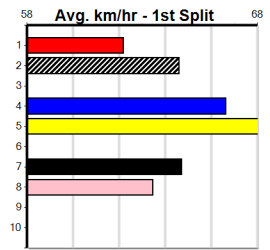

Watchdog Tips:

Bet:

Form	Box	Wgt	Dist	Track	Date	Time	BON	Margin	1st/2nd (Time)	PIR	Checked	Comment	WR	Split 1	S/P	Grade

1

RAPIDFIRE DENZEL [5]
BK Dog Apr-22 Sire: FABREGAS Dam: WYNBURN LUCIFER
Owner(s): J Duncan Trainer: Josh Duncan (Mount Camel)
Winning Distances: < 300m (0) 300 - 399m (1) 400 - 499m (3) 500 - 599m (0) 600 - 699m (0) > 700m (0)
Winning Weights: 35.8(1) 36.1(2) 36.5(1)

Box	1st	2nd	3rd	4th	5th	6th	7th	8th
1	1	2	1					
2		2		2				
3								
4		1		1	2	2	1	
5	1			2				
6	1		1	2			1	
7			1	1	1	1	1	1
8	1	1	2					

Prize Best Starts Trk/Dts APM: $12160.00 FSTD 32-4-6-5 0-0-0-0 2507

3rd (7) 35.8 485 HOR R6 21-Jul-24 27.99 27.39 0.75L LALA RAPID (27.95) M/766 . . . 6.91 $3.90 5
3rd (8) 35.6 500 BEN R5 26-Jul-24 28.69 27.89 4.75L BEN SHAKER (28.36) M/444 . . . 6.80 $7.00 5
5th (4) 35.4 500 BEN R8 02-Aug-24 28.71 28.50 3.25L ALLEY OOP (28.50) M/777 . . . 6.92 $14.90 X45
4th (7) 35.4 460 GEL R6 09-Aug-24 26.04 25.81 3.5L QUEST FOR PACE (25.81) M/655 . . . 6.85 $18.30 X45
5th (6) 35.4 410 HOR R4 13-Aug-24 23.45 23.10 4.75L PETZEL BALE (23.13) S/86 . . . 10.70 $13.70 5
3rd (8) 35.7 450 SHP R7 26-Aug-24 25.90 25.36 5.00L IMANI (25.55) S/865 . . . 6.78 $16.90 5
6th (7) 35.7 400 GEL R3 31-Aug-24 22.97 22.30 10.00 TURBO GEORGE (22.30) M/87 . . . 8.83 $17.50 5
7th (4) 35.3 300 HVL R11 17-Nov-24 17.15 16.66 3.25L HARTNEY (16.92) M/8 . . . 4.07 $46.50 5

Last 3 wins NOT included above

1st (8) 36.1 390 BAL R9 18-Mar-24 22.55 21.90 0.75L RIVERDALE CLYDE (22.59) M/64 . . . 8.69 $2.00 T3-7
1st (1) 36.5 410 HOR R2 02-Apr-24 23.59 23.24 0.75L ARIA'S MELODY (23.63) M/62 . . . 10.59 $9.40 6G
1st (5) 35.8 435 SLE R4 14-Jul-24 24.69 24.43 2.75L GOT VIBES (24.88) M/432 . . . SW 5.43 $3.60 RW