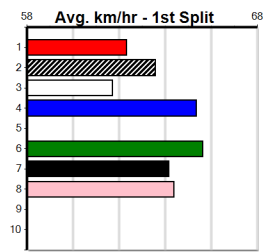

Owner(s):
Winning Distances: < 300m (0) 300 - 399m (0) 400 - 499m (0) 500 - 599m (0) 600 - 699m (0) > 700m (0)
Winning Weights:

Box History

Shepparton

6

10:45AM

(VIC time)

BYERS ELECTRICAL (250+ RANK)

Distance: 450m, Race Type: Grade 5, Total Prizemoney: \$1,530
1st: \$1,000, 2nd: \$320, 3rd: \$160, 4th: \$50