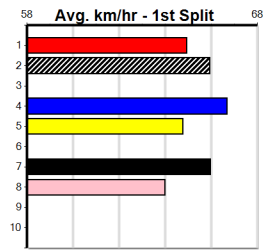

SPORTSBET SAME RACE MULTI (250+ RANK)

Distance: 390m, Race Type: Grade 5, Total Prizemoney: $1,530
1st: $1,000, 2nd: $320, 3rd: $160, 4th: $50

Watchdog Tips: [ ] [ ] [ ] [ ] Bet: [ ]

Form Box Wgt Dist Track Date Time BON Margin 1st/2nd (Time) PIR Checked Comment WR Split 1 S/P Grade

MISS MARCELINE [5] BEBD Bitch Jun-21 Sire: FERNANDO BALE Dam: FREYA THE SLAYER Trainer: Roger Bloomfield (Benalla)
Winning Distances: < 300m (0) 300 - 399m (3) 400 - 499m (1) 500 - 599m (0) 600 - 699m (0) > 700m (0)
Winning Weights: 26.6(1) 26.7(1) 26.9(1) 27.2(1)
7th (7) 27.3 390 SHP R9 24-Oct-24 23.16 22.09 7.50L GUNAI DAISY (22.66) M/77 . . . 8.96 $4.20 X67
1st (8) 27.2 390 SHP R11 31-Oct-24 22.50 22.11 0.10L TALK BACKS BACK (22.50) Q/24 . . . 8.41 $14.10 T3-6
6th (7) 27.0 390 SHP R3 11-Nov-24 22.67 21.77 8.00L SWEET VALENTINE (22.12) S/77 . SW . 8.67 $12.60 5
1st (8) 26.9 390 SHP R10 12-Dec-24 22.36 21.78 1.75L BROWSER (22.47) M/33 . . W 8.53 $6.70 RW
6th (3) 26.9 390 SHP R4 23-Dec-24 22.71 22.17 4.00L HAPPY BUDDHA (22.45) M/65 . . . 8.63 $34.50 5
3rd (5) 26.9 390 SHP R2 30-Dec-24 22.63 21.71 1.25L JAMES'S ENTITY (22.55) Q/23 . . . 8.62 $18.50 5
7th (7) 26.9 390 SHP R11 02-Jan-25 22.74 22.20 4.25L HOLLYWOOD FRANKY M/88 . . . 8.75 $15.20 T3-5
6th (2) 27.2 390 SHP R12 23-Jan-25 22.94 22.31 9.50L TWILIGHT TORI (22.31) Q/67 . . . 10.12 $20.30 T3-5
Last 3 wins NOT included above
1st (7) 26.6 385 SHP R2 22-Jun-23 22.15 22.05 5.50L BERTIE'S GIRL (22.51) Q/21 . . . 8.45 $2.00 M
1st (2) 26.7 450 SHP R9 27-Jul-23 25.61 25.45 2.75L EVELYN DAWN (25.80) Q/111 . . . 6.77 $1.90 7

Box History table with columns Bx, 1st, 2nd, 3rd, 4th, 5th, 6th, 7th, 8th. Includes Prize Best Starts Trk/Dts APM.

SKULL [5] WBD Dog Feb-20 Sire: FERNANDO BALE Dam: SARAH SWIFT Trainer: Scott Millard (Kyneton)
Winning Distances: < 300m (0) 300 - 399m (9) 400 - 499m (6) 500 - 599m (0) 600 - 699m (0) > 700m (0)
Winning Weights: 28.9(2) 29.1(1) 29.4(1) 29.6(1) 29.8(1) 30.4(1) 31.4(2) 31.5(2) 31.6(1) 31.8(1) 32.1(1) 32.3(1)
4th (5) 32.1 350 HVL R8 27-Nov-24 19.84 19.61 3.5L DAMAGED PANEL (19.61) M/7 . . . 6.71 $12.30 5
3rd (6) 32.1 350 HVL R8 13-Dec-24 19.98 19.52 3.00L TOP SPEED GEAR (19.77) M/4 . . . 6.70 $20.70 T3-5
4th (3) 32.4 425 BEN R11 18-Dec-24 24.57 24.15 6.50L COLLINDA LAW (24.15) M/333 . . . 6.65 $14.70 T3-5
8th (6) 32.3 350 HVL R6 27-Dec-24 19.95 19.51 6.50L ZIPPING OLAF (19.51) M/6 . . . 6.67 $34.30 T3-5
8th (3) 32.2 450 BAL R8 06-Jan-25 26.71 25.77 12.00 PRETTY PANAMA (25.90) M/678 . . . 6.76 $51.90 T3-5
4th (7) 31.8 350 HVL R8 13-Jan-25 20.00 19.58 6.00L SEARCH HISTORY (19.58) M/4 . . . 6.70 $64.10 5
7th (3) 31.8 350 HVL R8 17-Jan-25 20.09 19.68 6.00L SEARCH HISTORY (19.70) M/7 . . . 6.80 $45.10 T3-5
8th (4) 31.9 350 HVL R9 22-Jan-25 20.05 19.73 4.50L WHISPER PIE (19.73) M/7 . . . 6.85 $8.40 5
Last 3 wins NOT included above
1st (3) 31.6 400 MTG R6 11-Jul-24 23.55 23.27 3.75L CADILLAC BURNS (23.81) . . . 10.96 $4.80 RW
1st (2) 31.5 390 SHP R13 24-Oct-24 22.58 22.09 0.75L WE ARE SOUTH (22.62) M/33 . . . 8.58 $4.80 5
1st (1) 31.5 390 BAL R14 07-Nov-24 22.49 22.07 3.25L PULL START PUMBA (22.71) M/11 . SW . 8.53 $1.40 5