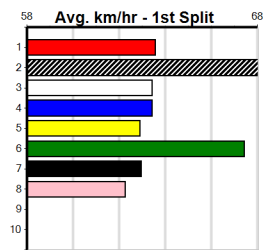

TOP CAT VIDEO (250+ RANK)

Distance: 450m, Race Type: Grade 5, Total Prizemoney: $1,530
1st: $1,000, 2nd: $320, 3rd: $160, 4th: $50

Watchdog Tips:

Bet:

Form Box Wgt Dist Track Date Time BON Margin 1st/2nd (Time) PIR Checked Comment W/R Split 1 S/P Grade

JELLICENT BALE (NSW)[5]
BK Bitch May-21 Sire: ALLEN DEED Dam: DYNA ZESTY
Owner(s): B Kinder
Trainer: Brenda Kinder (Girgarre)
Winning Distances: < 300m (0) 300 - 399m (1) 400 - 499m (4) 500 - 599m (0) 600 - 699m (0) > 700m (0)
Winning Weights: 26.7(2) 27.0(2) 27.9(1)
3rd (8) 28.0 500 BEN R8 13-Nov-24 28.92 28.49 2.00L DUTCH IMPACT (28.78) M/333 . . . 6.77 $14.60 T3-5
4th (3) 27.8 450 SHP R5 21-Nov-24 26.02 25.58 3.5L ARGYLE MAGGIE (25.77) S/765 . . . 6.98 $13.30 T3-5
7th (6) 27.4 450 SHP R11 25-Nov-24 26.04 24.93 3.5L SOUTHERN LAW (25.80) S/887 . . V7 . 7.17 $43.50 5
5th (1) 28.4 450 SHP R8 02-Jan-25 26.25 25.51 8.00L BUN WILDFIRE (25.70) M/767 . . . 6.93 $22.70 T3-5
T (7) 28.2 450 SHP R6 11-Jan-25 0.00 25.44 . FINANCIER (25.64) S/888 . . . 7.79 $43.90 5
6th (7) 27.5 500 BEN R8 15-Jan-25 28.94 28.39 8.00L JAG FERNANDO (28.39) S/666 . . . 6.84 $14.30 5
4th (5) 27.3 500 BEN R7 25-Jan-25 29.08 28.58 2.25L MCIVOR ALFY (28.93) S/642 . . . 6.86 $88.30 5
3rd (8) 27.3 500 BEN R6 29-Jan-25 28.81 28.46 5.50L DOLLAR SIGNS (28.46) M/533 . . . 6.86 $24.10 T3-5
Last 3 wins NOT included above
1st (2) 27.0 450 WBL R4 06-May-24 25.55 25.46 1.75L TWO TOOTS (25.67) M/222 . . . 6.81 $5.10 6G
1st (3) 26.7 390 WBL R4 12-Aug-24 22.55 22.25 0.50L IMPRESARIO (22.58) M/55 . . SW . 8.92 $3.70 5
1st (1) 27.0 450 SHP R8 15-Aug-24 25.55 25.23 2.25L FASCINATE BLAZE (25.70) M/111 . . . 6.66 $5.40 5

Box History
Bx 1st 2nd 3rd 4th 5th 6th 7th 8th
1 2 1 3 1 1 1 1
2 1 1 5 4 3 1 1 2
3 1 1 1 5 . . . 1
4 1 1 1 1 1 1 1
5 . 1 1 1 1 2 .
6 . . . 1 3 1 2 1
7 . 1 3 3 1 . .
8 . 2 3 1 3 . . 1
Prize Best $10070.00
Starts 25.55(1)-15/8/24
Trk/Dts 74-5-7-10
APM 6-1-0-0 2209