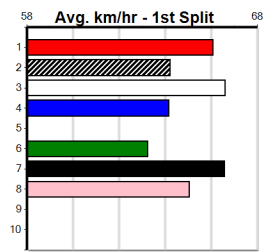

REJUVENATE AT STUD (250+ RANK)

Distance: 450m, Race Type: Mixed 4/5, Total Prizemoney: $1,530
1st: $1,000, 2nd: $320, 3rd: $160, 4th: $50

7
11:05AM
(VIC time)

Watchdog Tips:

Bet:

Form Box	Wgt	Dist	Track	Date	Time	BON	Margin	1st/2nd (Time)	PIR	Checked	Comment	WR	Split 1	S/P	Grade

1

DARRA TOPAZ [4]
F Bitch Dec-21 Sire: AZKABAN Dam: DARRA DAWNNE Trainer: Allan George (Darraweit Guim)

Owner(s): A George
Winning Distances: < 300m (0) 300 - 399m (1) 400 - 499m (4) 500 - 599m (0) 600 - 699m (0) > 700m (0)
Winning Weights: 27.9(1) 28.1(2) 28.5(1) 28.6(1)

8th (4)	28.6	450	SHP	R5	20-May-24	25.91	25.27	6.50L UNLEASH IN MIAMI (25.45)	M/443	.	.	.	6.74	$31.50	RWH
1st (3)	28.5	390	SHP	R10	24-Jun-24	22.05	21.92	4.25L MYSTERY CHILL (22.35)	M/11	.	.	.	8.44	$2.10	5
7th (6)	28.4	450	SHP	R8	08-Jul-24	25.89	24.98	6.00L BRUCE'S SHOUT (25.50)	M/233	.	.	.	6.64	$19.30	5
2nd (3)	28.1	390	SHP	R9	15-Jul-24	22.12	22.02	1.5L SUMMER KOBIE (22.02)	M/22	.	.	.	8.36	$5.70	RWH
6th (7)	28.2	390	SHP	R4	22-Jul-24	22.88	22.04	12.00 SUMMER KOBIE (22.10)	M/45	.	.	.	8.66	$5.50	RWF
4th (6)	28.3	390	BAL	R12	31-Jul-24	23.05	22.17	13.00 PAW ZELINI (22.17)	M/34	.	.	.	8.67	$3.40	5
7th (6)	28.5	450	SHP	R8	09-Sep-24	25.88	25.01	12.00 LULU'S RIDE (25.07)	S/877	.	.	.	6.74	$24.00	RWH
1st (3)	28.6	450	SHP	R7	25-Nov-24	25.41	24.93	3.5L TREND SETTER (25.64)	Q/111	.	SW	.	6.60	$4.30	5

Last 3 wins NOT included above

1st (3)	27.9	425	BEN	R2	19-Jan-24	24.45	23.91	0.25L HIGH COTTON (24.46)	M/211	.	.	.	6.62	$3.10	M
1st (3)	28.1	425	BEN	R1	02-Feb-24	24.17	23.67	3.00L URITH BALE (24.37)	M/211	.	.	.	6.57	$24.70	X67
1st (7)	28.1	450	BAL	R5	12-May-24	25.62	25.50	2.25L ABLETT FLYER (25.77)	Q/111	.	SW	.	6.55	$1.80	T3-RW

Box History

Bx	1st	2nd	3rd	4th	5th	6th	7th	8th
1								
2					2			
3	4	1						
4								1
5						1		
6				1			2	
7	1					1		
8			1					

Prize Best Starts Trk/Dts APM

$9465.00
25.41(3)-25/11/24
15-5-1-1
4-1-0-0
1973