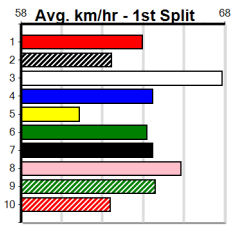

"THE SHED" @ Healesville Greys

Distance: 300m, Race Type: Grade 7, Total Prizemoney: $2,925
1st: $1,950, 2nd: $600, 3rd: $300, 4th: $75

10

1:32PM

(VIC time)

Watchdog Tips: **0 0 0 0** Bet: **0**