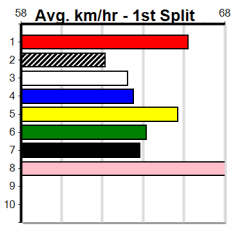

Distance: 350m, Race Type: Grade 6, Total Prizemoney: $2,925
1st: $1,950, 2nd: $600, 3rd: $300, 4th: $75

7

12:40PM

(VIC time)

Watchdog Tips: **0 0 0 0** Bet: **0**