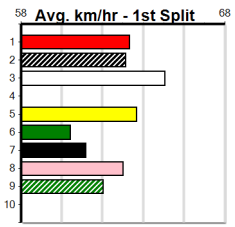

HEALESVILLE FOOTBALL NETBALL CLUB

Distance: 300m, Race Type: Maiden, Total Prizemoney: $2,535
1st: $1,680, 2nd: $520, 3rd: $260, 4th: $75

3

11:36AM

(VIC time)

Watchdog Tips: **0** **0** **0** **0** Bet: .