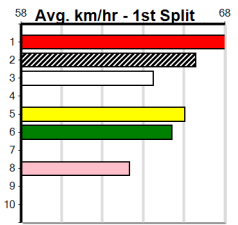

Healesville

MONTROSE IGA LIQUOR

Distance: 350m, Race Type: Maiden, Total Prizemoney: $2,535
1st: $1,680, 2nd: $520, 3rd: $260, 4th: $75

5

12:08PM

(VIC time)

Watchdog Tips:

0 0 0 0

Bet:

Form	Box	Weight	Dist	Track	Date	Time	BON	Margin	1st/2nd (Time)	PIR	Checked	Comment	W/R	Split 1	S/P	Grade	Winning Boxes									
1 MISS REBEL [M]																										
BK	B				Jun-23	ASTON RUPEE			GUNAI REBEL									1	2	3	4	5	6	7	8	
Trainer: Mark Filomeno (Craigieburn)																										
4th	(7)	28.1	350	HVL	R2	16-Feb-25	20.33	19.10	11.00	JUST ONE FLEX (19.60)	M/4	.	.	.	6.54	$17.30	M	Prize								$75.00
Owner(s): M Filomeno																										
Best 20.33																										
Starts 1-0-0-0																										
Trk/Dst 1-0-0-0																										
APM $75																										
2 RED HOT PRETTY [M]																										
RF	B				May-23	FERAL FRANKY			PRETTY MOUSE									1	2	3	4	5	6	7	8	
Trainer: Debbie Burley (Wattle Glen)																										
8th	(6)	27.2	525	MEP	R1	05-Feb-25	31.83	29.93	28.00	TRIBECA (29.93)	M/4688	.	.	.	5.21	$66.10	MH	Prize								$0.00
6th (4) 27.2 350 HVL R2 16-Feb-25 20.37 19.10 12.00 JUST ONE FLEX (19.60) M/3 . . . 6.49 $12.50 M																										
8th (8) 27.5 350 HVL R2 21-Feb-25 20.38 19.65 6.00 JAY'S GIRL (19.99) Q/2 . . . 6.73 $7.40 T3-M																										
Owner(s): P Burley																										
Best 20.37																										
Starts 3-0-0-0																										
Trk/Dst 2-0-0-0																										
APM $0																										
3 WHERE'S WYCHE [M]																										
BK	D				May-22	MY REDEEMER			LADY EMERALD									1	2	3	4	5	6	7	8	
Trainer: Cody Hose (Lara)																										
3=	(6)	26.7	350	HVL	R2	17-Jan-25	20.46	19.68	6.00	LASTON CROWN (20.05)	Q/3	.	.	.	6.74	$15.70	T3-M	Prize								$255.00
4th (7) 26.5 300 HVL R1 24-Jan-25 17.53 16.60 2.25 LCRACKER JACK LEE (17.37) M/1 . . . 3.97 $9.00 T3-M																										
7th (2) 26.6 450 BAL R3 03-Feb-25 26.36 25.84 7.50 LMINI BREW (25.84) Q/113 . . . 6.66 $17.80 T3-M																										
4th (8) 27.0 300 HVL R1 12-Feb-25 17.28 16.75 4.50 LWHIZBANG JOSIE (16.98) Q/1 . . . 3.91 $4.00 M																										
Owner(s): C Hose																										
Best 20.46																										
Starts 9-0-0-1																										
Trk/Dst 1-0-0-1																										
APM $214																										
4 WHERE'S DENNIS [M]																										
BE	D				Mar-23	BERNARDO			LEAPING LYDIA									1	2	3	4	5	6	7	8	
Trainer: Paul Martin (Chirside Park)																										
Owner(s): D Turnley																										
Best FSH																										
Starts 0-0-0-0																										
Trk/Dst 0-0-0-0																										
APM $0																										
5 LAINEY JANE [M]																										
BD	B				Jan-23	TOMMY SHELBY			MEPUNGA SPARKLE									1	2	3	4	5	6	7	8	
Trainer: Ross Lyons (Longlea)																										
Owner(s): R Lyons																										
Best FSH																										
Starts 1-0-0-0																										
Trk/Dst 0-0-0-0																										
APM $0