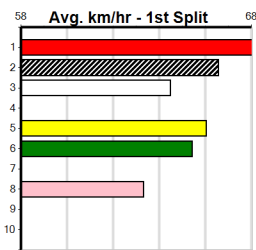

MONTROSE IGA LIQUOR

5

Distance: 350m, Race Type: Maiden, Total Prizemoney: \$2,535
1st: \$1,680, 2nd: \$520, 3rd: \$260, 4th: \$75

12:08PM

(VIC time)

Watchdog Tips:

Bet:

Form	Box	Wgt	Dist	Track	Date	Time	BON	Margin	1st/2nd (Time)	PIR	Checked	Comment	WR	Split 1	S/P	Grade
------	-----	-----	------	-------	------	------	-----	--------	----------------	-----	---------	---------	----	---------	-----	-------