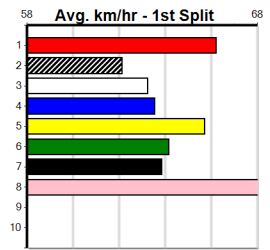

Distance: 350m, Race Type: Grade 6, Total Prizemoney: $2,925
1st: $1,950, 2nd: $600, 3rd: $300, 4th: $75

Watchdog Tips:

Bet:

Form Box	Wgt	Dist	Track	Date	Time	BON	Margin	1st/2nd (Time)	PIR	Checked	Comment	WR	Split 1	S/P	Grade

LISSY LOULOU [6]

BD Bitch Jun-22 Sire: SUPERIOR PANAMA Dam: ORIENTAL AMBER
Owner(s): P Denman Trainer: Arron Roche (Kyabram South)

Winning Distances: < 300m (0) 300 - 399m (2) 400 - 499m (0) 500 - 599m (0) 600 - 699m (0) > 700m (0)

Winning Weights: 28.0(1) 29.3(1)

1st (4)	29.3	390	SHP	R1	07-Nov-24	22.42	22.26	3.25L NO WORDS (22.64)	Q/11				8.48	$5.40	T3-M
5th (5)	29.9	390	SHP	R9	18-Nov-24	22.67	21.87	8.50L DELATITE BEAST (22.11)	M/55					8.68	$6.50 X67
7th (7)	29.5	390	SHP	R10	05-Dec-24	23.16	22.18	15.00 NO WORDS (22.18)	M/77					8.82	$3.90 T3-7
3rd (2)	28.9	390	SHP	R2	12-Dec-24	22.58	21.78	2.75L GOLD HARADA (22.39)	M/23					8.55	$5.30 7
2nd (6)	28.9	390	SHP	R4	02-Jan-25	22.71	22.20	0.75L BONE SHAKER (22.67)	M/11					8.56	$17.20 T3-7
3rd (3)	28.3	390	SHP	R9	09-Jan-25	22.65	22.20	1.75L SUGAR SHINE (22.53)	M/41					8.70	$7.50 7
7th (7)	27.8	390	SHP	R10	06-Feb-25	23.02	22.15	7.00L SMALL MERCIES (22.55)	M/37					8.58	$5.10 T3-7
1st (2)	28.0	390	SHP	R10	20-Feb-25	22.29	22.21	2.25L SANDY CHEEK (22.45)	Q/21					8.43	$4.60 T3-7

Last 3 wins NOT included above

Bx	1st	2nd	3rd	4th	5th	6th	7th	8th
1								
2	1							
3			1					
4	1							
5				1		1		
6		2	2					
7								2
8		1						

Prize Best	$5420.00
Starts	19.67(8)-29/9/24
Trk/Dts	13-2-3-5
APM	2-0-1-1 3492

BIG STACKS [6]

BK Dog Aug-21 Sire: ORSON ALLEN Dam: ZIPPING POPPY
Owner(s): Eye Candy (SYN), C Wilk, K Gorman Trainer: Christian Wilk (Tanjil South)

Winning Distances: < 300m (0) 300 - 399m (0) 400 - 499m (2) 500 - 599m (0) 600 - 699m (0) > 700m (0)

Winning Weights: 32.8(2)

5th (7)	34.2	350	HVL	R4	09-Oct-24	19.88	19.45	3.75L FULL BARREL (19.62)	S/8				6.87	$3.40 X67	
4th (7)	34.2	500	BEN	R7	16-Oct-24	28.87	28.28	8.50L REAR VISION (28.28)	M/833					6.97	$4.80 X67
8th (5)	34.7	510	SLE	R7	23-Oct-24	29.81	29.13	8.50L GIN CHASER (29.22)	S/878					9.64	$34.90 X67
T (4)	34.4	510	SLE	R7	30-Oct-24	0.00	28.98	ASTON PERK (29.06)	M/566		SW			9.70	$15.20 X67
7th (6)	32.9	390	SHP	R9	30-Jan-25	23.25	22.30	14.00 ROMAN EMPIRE (22.32)	S/56					8.82	$62.60 6G
3rd (2)	32.1	450	BAL	R7	08-Feb-25	25.89	25.30	8.50L JAZZY HOPE (25.30)	S/854					6.88	$63.10 X67
3rd (7)	32.4	460	WGL	R10	13-Feb-25	26.17	25.95	2.75L ABRAXAS BALE (25.99)	S/433					6.76	$44.50 T3-RW
3rd (1)	32.4	435	SLE	R10	19-Feb-25	24.93	24.59	4.50L COLLINDA BLINDER (24.62)	M/533					5.44	$7.20 X67

Last 3 wins NOT included above

Bx	1st	2nd	3rd	4th	5th	6th	7th	8th
1	1	1	2	2				
2		1	2		2			
3		6	1	3	1	1		
4	1	3	1	1	1	3	1	
5		2		1	1		1	2
6		1	2		2		1	
7		1	3	1	1			2
8		1			1	1	2	

Prize Best	$12590.00
Starts	19.65(5)-20/9/24
Trk/Dts	61-2-16-9
APM	2-0-1-0 1382