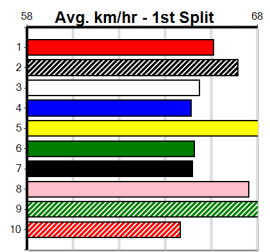

OUTER EAST FOOTBALL NETBALL COMP

8

Distance: 350m, Race Type: Mixed 4/5, Total Prizemoney: $3,360
1st: $2,250, 2nd: $690, 3rd: $345, 4th: $75

12:56PM

(VIC time)

Watchdog Tips:

Bet:

Form Box	Wgt	Dist	Track	Date	Time	BON	Margin	1st/2nd (Time)	PIR	Checked	Comment	WR	Split 1	S/P	Grade

CRACKERJACK JET [4]

BK Dog Nov-20 Sire: BERNARDO Dam: MAXIMUM OAKS
Owner(s): G Hammerstein Trainer: Grant Hammerstein (Kinglake We)
Winning Distances: < 300m (0) 300 - 399m (9) 400 - 499m (8) 500 - 599m (0) 600 - 699m (0) > 700m (0)
Winning Weights: 29.5(1) 29.6(1) 29.7(1) 29.8(2) 29.9(1) 30.0(1) 30.2(1) 30.4(2) 30.5(1) 30.6(1) 30.9(3) 31.1(1) 31.8(1)

Box	1st	2nd	3rd	4th	5th	6th	7th	8th
1	2	2	1	3	1	2	1	1
2	3	2	6	3	1	1	1	2
3	1	1	1	1	3	1	1	1
4	2	2	3	1	1	1	1	1
5	2	1	2	1	1	4	2	2
6	4	2	2	2	2	2	2	2
7	1	1	2	2	5	3	3	3
8	2	1	2	2	2	1	1	1

Prize Best Starts Trk/Dts APM: $42485.00, 19.35(2)-5/3/24, 97-17-11-13, 19-5-1-3, 5072

PEGLEG PETE [4]

F Dog Oct-21 Sire: ASTON DEE BEE Dam: RUBY GIRL
Owner(s): G Cowcher Trainer: Gary Cowcher (Broadford)
Winning Distances: < 300m (0) 300 - 399m (2) 400 - 499m (3) 500 - 599m (0) 600 - 699m (0) > 700m (0)
Winning Weights: 31.7(1) 32.7(1) 33.1(2) 33.2(1)

Box	1st	2nd	3rd	4th	5th	6th	7th	8th
1	1	1	1	1	2	2	2	2
2	1	2	2	1	1	2	1	1
3	2	2	1	1	1	1	1	1
4	1	2	2	1	1	1	1	1
5	1	1	1	1	1	1	1	1
6	1	1	1	1	1	1	1	1
7	1	2	2	1	1	1	1	1
8	1	1	1	1	1	1	1	1

Prize Best Starts Trk/Dts APM: $16955.00, 19.30(7)-5/1/25, 40-5-7-11, 5-1-0-2, 3877

THIRTY SECONDS [5]

BE Dog May-22 Sire: FERNANDO BALE Dam: EYE WILL REIGN
Owner(s): SPARKLE AND FADE (SYN), J Paraskevas, A Paraskevas Trainer: John Paraskevas (Pearcedale)
Winning Distances: < 300m (0) 300 - 399m (2) 400 - 499m (4) 500 - 599m (0) 600 - 699m (0) > 700m (0)
Winning Weights: 30.9(1) 31.1(1) 31.3(1) 31.5(1) 31.6(1) 31.9(1)

Box	1st	2nd	3rd	4th	5th	6th	7th	8th
1	1	1	1	1	1	1	1	1
2	1	1	1	1	1	1	1	1
3	1	1	1	1	1	1	1	1
4	2	1	1	1	1	1	1	1
5	1	1	1	1	1	1	1	1
6	1	1	1	1	1	1	1	1
7	1	2	1	1	1	1	1	1
8	2	1	1	1	1	1	1	1

Prize Best Starts Trk/Dts APM: $16765.00, 19.16(4)-9/2/25, 18-6-3-6, 1-0-0-1, 7995

BUMPY'S DAD ROY [4]

BK Dog Dec-19 Sire: COLLISION Dam: GO GO TREATMENT
Owner(s): G Cowcher Trainer: Gary Cowcher (Broadford)
Winning Distances: < 300m (0) 300 - 399m (6) 400 - 499m (4) 500 - 599m (5) 600 - 699m (0) > 700m (0)
Winning Weights: 30.3(1) 30.7(1) 30.8(1) 30.9(4) 31.0(2) 31.1(1) 31.3(2) 31.4(1) 31.5(1) 32.1(1)

Box	1st	2nd	3rd	4th	5th	6th	7th	8th
1	2	1	1	1	1	1	1	1
2	1	1	6	2	1	1	1	1
3	1	1	2	2	1	1	1	1
4	3	1	4	1	1	1	1	1
5	2	1	2	2	2	2	1	1
6	2	3	3	3	1	1	1	2
7	1	3	2	1	1	1	1	1
8	3	3	4	1	1	1	1	1

Prize Best Starts Trk/Dts APM: $69260.00, 19.34(4)-18/9/22, 82-15-14-24, 8-1-2-5, 4930

HEAD HUNTER [5]

BK Dog Dec-21 Sire: ALLEN DEED Dam: BLACK MUSTANG
Owner(s): B Ender Trainer: Bernie Ender (St Albans) ENG HVL 2025-02-23
Winning Distances: < 300m (0) 300 - 399m (8) 400 - 499m (1) 500 - 599m (0) 600 - 699m (0) > 700m (0)
Winning Weights: 32.5(2) 32.6(2) 32.7(1) 32.9(1) 33.1(1) 33.2(1) 33.3(1)

Box	1st	2nd	3rd	4th	5th	6th	7th	8th
1	3	1	1	2	2	2	2	2
2	1	2	1	1	1	1	1	1
3	1	2	1	2	2	2	1	1
4	1	1	1	1	1	1	1	1
5	1	1	1	2	2	2	2	2
6	1	1	1	1	1	1	1	1
7	1	1	2	1	1	1	1	1
8	1	1	1	1	1	1	1	1

Prize Best Starts Trk/Dts APM: $19462.86, 19.21(5)-29/12/24, 39-9-8-5, 25-4-4-4, 8234