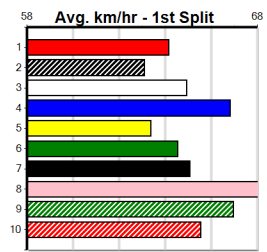

GORSKI ENGINEERING

Distance: 350m, Race Type: Grade 5, Total Prizemoney: $2,925
1st: $1,950, 2nd: $600, 3rd: $300, 4th: $75

Watchdog Tips: [ ] [ ] [ ] [ ] Bet: [ ]

FLYING TATUM [5]
BD Dog May-22 Sire: FERNANDO BALE Dam: AEROPLANE ANNIE
Owner(s): Fluffy Duck (SYN), B Finn, S Scott
Trainer: Rebecca Romyn (Moe)
Winning Distances: < 300m (0) 300 - 399m (0) 400 - 499m (4) 500 - 599m (0) 600 - 699m (0) > 700m (0)
Winning Weights: 30.8(2) 31.3(1) 31.4(1)
Box History table and Prize Best Starts table included.

MICK SAYS SO [5]
BK Dog Aug-20 Sire: ORSON ALLEN Dam: ZIPPY ZURI
Owner(s): At The Nugget (SYN), T Welsh, D Fagan
Trainer: Sean Lithgow (Devon Meadows)
Winning Distances: < 300m (0) 300 - 399m (9) 400 - 499m (7) 500 - 599m (0) 600 - 699m (0) > 700m (0)
Winning Weights: 29.8(1) 30.0(1) 30.1(1) 30.5(1) 30.6(1) 30.7(4) 30.8(1) 30.9(1) 31.0(1) 31.1(2) 31.3(1) 31.5(1)
Box History table and Prize Best Starts table included.

ATHENIAN GODDESS [5]
BD Bitch Dec-22 Sire: TOMMY SHELBY Dam: PERSIAN GODDESS
Owner(s): V Gay
Trainer: Victor Gay (Hastings)
Winning Distances: < 300m (0) 300 - 399m (1) 400 - 499m (2) 500 - 599m (0) 600 - 699m (0) > 700m (0)
Winning Weights: 27.8(1) 27.9(2)
Box History table and Prize Best Starts table included.

CHOP [5]
BK Dog Jan-20 Sire: FEAR ZAFONIC Dam: MOTIVATE HER
Owner(s): G O'keeffe
Trainer: Gerard O'keeffe (Neerim Junction)
Winning Distances: < 300m (0) 300 - 399m (18) 400 - 499m (0) 500 - 599m (0) 600 - 699m (0) > 700m (0)
Winning Weights: 32.0(1) 32.3(1) 32.4(1) 32.5(1) 32.7(2) 32.8(1) 32.9(2) 33.0(1) 33.1(3) 33.2(1) 33.3(2) 33.6(1) 34.4(1)
Box History table and Prize Best Starts table included.

HIGHWAY HOOLIGAN (NSW)[
RF Dog Feb-23 Sire: HARD STYLE RICO Dam: ZIPPING CIA
Owner(s): C Hayes
Trainer: Cooper Hayes (Mill Park)
Winning Distances: < 300m (0) 300 - 399m (3) 400 - 499m (2) 500 - 599m (0) 600 - 699m (0) > 700m (0)
Winning Weights: 31.4(1) 31.7(1) 32.2(1) 32.4(1) 32.5(1)
Box History table and Prize Best Starts table included.

1

2

3

4

5