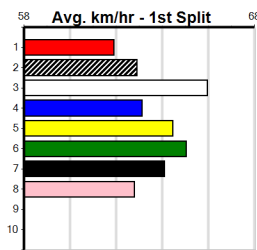

MR HUMMER LIMOS

4

11:52AM

(VIC time)

Distance: 350m, Race Type: Maiden, Total Prizemoney: $2,535
1st: $1,680, 2nd: $520, 3rd: $260, 4th: $75

Watchdog Tips:

Bet:

Form	Box	Wgt	Dist	Track	Date	Time	BON	Margin	1st/2nd (Time)	PIR	Checked	Comment	WR	Split 1	S/P	Grade

1

BUCKAROO BARRY [M]
BK Dog Nov-22 Sire: BELLA INFRARED Dam: MEPUNGA MOLLY Trainer: Susan Richards (Devon Meadows)
Owner(s): B Stephens
Winning Distances: < 300m (0) 300 - 399m (0) 400 - 499m (0) 500 - 599m (0) 600 - 699m (0) > 700m (0)
Winning Weights:
7th (1) 31.8 515 SAP R1 21-Oct-24 32.14 29.38 34.00 MILES APART (29.76) M/6557 V14 5.36 $16.30 M
ST (-) 31.1 400 WGL 20-Feb-25 22.98 7.00L Trial Cleared M/22 2of4 8.45 . ST

Box History

Bx	1st	2nd	3rd	4th	5th	6th	7th	8th
1								1
2								
3								
4								
5								
6								
7								
8								

Prize Best Starts Trk/Dts APM $0.00 FSH 1-0-0-0 0-0-0-0 0

Last 3 wins NOT included above

2

JUMBOK RUPERT [M]
BK Dog Jun-23 Sire: ASTON RUPEE Dam: PUNK LASS ROCKS Trainer: Ben Joske (Yinnar South)
Owner(s): B Joske
Winning Distances: < 300m (0) 300 - 399m (0) 400 - 499m (0) 500 - 599m (0) 600 - 699m (0) > 700m (0)
Winning Weights:
7th (7) 29.3 435 SLE R1 24-Jan-25 25.72 24.22 12.00 OMEGA PENNIE (24.94) Q/468 5.35 $5.90 M
2nd (8) 28.9 400 WGL R1 31-Jan-25 23.29 22.29 3.25L MRS. FRANKY (23.07) M/22 8.64 $8.10 M
7th (3) 28.5 435 SLE R2 05-Feb-25 26.00 24.64 13.00 KOKODA TRAIL (25.15) M/377 SW 5.38 $4.50 T3-M
2nd (7) 28.3 400 WGL R1 11-Feb-25 23.31 22.40 3.5L TERRITORY ROSE (23.08) M/22 8.74 $6.40 M
4th (6) 28.7 400 WGL R1 14-Feb-25 23.12 22.65 5.50L TRENDY TRUDY (22.75) M/43 SW 8.60 $7.80 M

Box History

Bx	1st	2nd	3rd	4th	5th	6th	7th	8th
1								
2								
3								1
4								
5								
6					1			
7	1							1
8	1							

Prize Best Starts Trk/Dts APM $1115.00 FSH 5-0-2-0 0-0-0-0 1115

Last 3 wins NOT included above

3

JAY'S GIRL [M]
BD Bitch Nov-22 Sire: TOMMY SHELBY Dam: SHOOT TO MISS Trainer: Murray Collyer (Coburg North)
Owner(s): M Collyer
Winning Distances: < 300m (0) 300 - 399m (1) 400 - 499m (0) 500 - 599m (0) 600 - 699m (0) > 700m (0)
Winning Weights: 26.8(1)
4th (5) 26.8 300 HVL R1 15-Nov-24 17.58 16.86 1.25L BAMBIE ROSE (17.49) M/6 4.12 $8.00 T3-M
4th (3) 26.9 350 HVL R2 20-Nov-24 20.04 19.40 9.50L DR. REESE (19.40) M/8 6.83 $6.70 M
3rd (2) 27.1 300 HVL R2 06-Dec-24 17.17 16.89 4.25L ZINZAN CHARLIE (16.89) M/5 4.10 $4.50 T3-M
4th (5) 27.0 350 HVL R3 12-Dec-24 19.81 19.47 2.25L JOE THE GOOSE (19.66) M/5 6.63 $14.20 M
3rd (4) 27.0 300 HVL R2 22-Jan-25 17.24 16.88 5.50L HIGHLAND SAL (16.88) M/2 4.05 $1.70 M
3rd (7) 27.6 350 HVL R7 29-Jan-25 19.78 19.61 2.00L LA BELLA MIKADO (19.65) M/5 6.78 $6.40 M
3rd (3) 27.1 350 HVL R2 16-Feb-25 20.18 19.10 8.50L JUST ONE FLEX (19.60) M/7 6.63 $3.50 M
1st (3) 26.8 350 HVL R2 21-Feb-25 19.99 19.65 1.75L COVER DRIVE (20.11) M/4 SW 6.75 $4.00 T3-M

Box History

Bx	1st	2nd	3rd	4th	5th	6th	7th	8th
1								
2			1					
3	1		1	1				
4			1					
5				2				
6					2			
7			1					
8								

Prize Best Starts Trk/Dts APM $1175.00 19.78(7)-29/1/25 11-1-0-5 5-1-0-2 885

Last 3 wins NOT included above