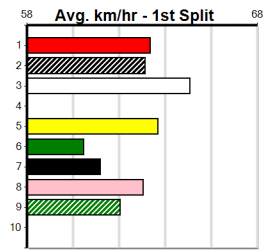

Distance: 300m, Race Type: Maiden, Total Prizemoney: $2,535
1st: $1,680, 2nd: $520, 3rd: $260, 4th: $75

Watchdog Tips: ☐ ☐ ☐ ☐ ☐ Bet: ☐

Form	Box	Wgt	Dist	Track	Date	Time	BON	Margin	1st/2nd (Time)	PIR	Checked	Comment	WR	Split 1	S/P	Grade

1

ORIENTAL ESTELLA [M]
BK Bitch Jun-22 Sire: SUPERIOR PANAMA Dam: ORIENTAL AMBER
Owner(s): N Hebart Trainer: Paula Boots (Kyabram South)
Winning Distances: < 300m (0) 300 - 399m (0) 400 - 499m (0) 500 - 599m (0) 600 - 699m (0) > 700m (0)
Winning Weights:
6th (2) 25.7 300 HVL R2 06-Oct-24 17.33 16.60 5.50L LITTLE TRUCK (16.96) S/8 4.10 $30.70 M
6th (8) 25.9 350 HVL R2 17-Nov-24 20.47 19.04 13.00 FLYING DOORMAT (19.57) S/7 6.95 $37.80 MH
2nd (4) 25.2 390 SHP R2 13-Feb-25 22.69 22.15 5.50L SHREK'S BROTHER (22.33) M/22 8.69 $12.00 M
5th (8) 25.0 390 SHP R3 20-Feb-25 22.98 22.21 6.50L BOSTON LEGAL (22.55) S/75 8.94 $3.80 T3-M

Last 3 wins NOT included above

Box History

Bx	1st	2nd	3rd	4th	5th	6th	7th	8th
1								
2						1		
3								
4	1							
5								
6								
7								
8					1	1		

Prize Best	$320.00
Starts	17.33(2)-6/10/24
Trk/Dts	4-0-1-0
APM	1-0-0-0
	320

2

JUMBOK ARET [M]
BK Bitch Mar-23 Sire: BERNARDO Dam: CRIMSON VIXEN
Owner(s): B Joske Trainer: Ben Joske (Yinnar South)
Winning Distances: < 300m (0) 300 - 399m (0) 400 - 499m (0) 500 - 599m (0) 600 - 699m (0) > 700m (0)
Winning Weights:
4th (6) 28.8 400 WGL R2 18-Feb-25 23.33 22.29 6.00L CINDY SIYAN (22.93) S/24 8.69 $30.20 M

Last 3 wins NOT included above

Box History

Bx	1st	2nd	3rd	4th	5th	6th	7th	8th
1								
2								
3								
4								
5								
6				1				
7								
8								

Prize Best	$75.00
Starts	FSH
Trk/Dts	1-0-0-0
APM	0-0-0-0
	75

3

FILL THE TANK [M]
BK Dog Sep-22 Sire: MY REDEEMER Dam: HARPER'S GIRL
Owner(s): L Bean Trainer: Michael Bewley (Pentland Hills)
Winning Distances: < 300m (0) 300 - 399m (0) 400 - 499m (0) 500 - 599m (0) 600 - 699m (0) > 700m (0)
Winning Weights:
7th (6) 29.3 390 WBL R1 23-Jan-25 23.03 21.97 9.00L KEY PHILOSOPHY (22.43) M/13 8.67 $20.20 M
6th (4) 29.3 390 WBL R1 30-Jan-25 22.92 22.03 7.50L PAW QUEBEC (22.41) M/55 8.78 $7.20 M
3rd (2) 29.3 390 WBL R3 03-Feb-25 22.85 22.16 2.25L PANAMA REBEL (22.69) M/44 8.85 $1.60 M
4th (6) 29.4 390 BAL R1 10-Feb-25 23.01 22.09 5.50L SPICY SEDUCTION (22.65) M/44 8.67 $2.10 T3-M
6th (2) 29.4 300 HVL R1 21-Feb-25 17.63 17.04 8.00L FEEL THE RAGE (17.08) M/5 4.09 $8.30 T3-M

Last 3 wins NOT included above

Box History

Bx	1st	2nd	3rd	4th	5th	6th	7th	8th
1								
2			1			1		
3								
4						1		
5								
6				1			1	
7								
8								

Prize Best	$210.00
Starts	17.63(2)-21/2/25
Trk/Dts	5-0-0-1
APM	1-0-0-0
	210

4

AUDREY CELTIC (TAS)[M]
F Bitch Jun-23 Sire: FERAL FRANKY Dam: ESCALATION
Owner(s): D Jolley Trainer: Carl Haas (Tynong)
Winning Distances: < 300m (0) 300 - 399m (0) 400 - 499m (0) 500 - 599m (0) 600 - 699m (0) > 700m (0)
Winning Weights:
. . . . .

Last 3 wins NOT included above

Box History

Bx	1st	2nd	3rd	4th	5th	6th	7th	8th
1								
2								
3								
4								
5								
6								
7								
8								

Prize Best	$0.00
Starts	FSH
Trk/Dts	0-0-0-0
APM	0-0-0-0
	0