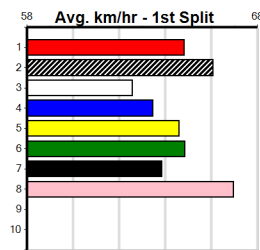

PITSTOP MOWER REPAIRS

Distance: 300m, Race Type: Grade 6, Total Prizemoney: $2,925
1st: $1,950, 2nd: $600, 3rd: $300, 4th: $75

Watchdog Tips:

Bet:

Form Box Wgt Dist Track Date Time BON Margin 1st/2nd (Time) PIR Checked Comment W/R Split 1 S/P Grade

DEMOLISH [6] BK Bitch Sep-22 Sire: MY REDEEMER Dam: HARPER'S GIRL Trainer: Debbie Bewley (Pentland Hills)
Winning Distances: < 300m (0) 300 - 399m (2) 400 - 499m (0) 500 - 599m (0) 600 - 699m (0) > 700m (0)
Winning Weights: 25.8(1) 26.1(1)
4th (3) 26.1 400 GEL R10 14-Jan-25 23.02 22.48 6.00L PUGSLEY (22.62) M/34 . . . . 8.57 $9.20 6G
4th (7) 26.2 390 WBL R2 23-Jan-25 22.46 21.97 5.00L HAPPY AND NUMB (22.12) M/44 . . . . 8.74 $6.90 X67H
4th (4) 26.5 300 HVL R1 26-Jan-25 16.95 16.52 4.00L BULL DURHAM (16.68) M/3 . . . . 3.96 $12.20 X67H
7th (7) 26.4 300 HVL R1 02-Feb-25 17.19 16.28 8.50L FURIOSO RICK (16.62) M/7 . . . . 4.51 $37.50 X67F
2nd (8) 26.4 390 BAL R3 05-Feb-25 22.51 21.80 6.50L HEAVY HAULAGE (22.06) M/33 . . . . 8.65 $13.70 X67
2nd (7) 26.3 300 HVL R3 09-Feb-25 17.11 16.42 2.50L CAPED CRUSADER (16.95) M/7 . . . . 4.09 $3.90 X67
5th (6) 26.4 390 BAL R2 12-Feb-25 22.62 21.76 3.00L BUDDY REIKO (22.41) M/56 . . . . 8.58 $4.40 X67
2nd (1) 26.7 425 BEN R10 19-Feb-25 24.29 23.72 3.75L WILLOW SKYE (24.04) M/222 . . . . 6.62 $7.60 X67
Last 3 wins NOT included above
1st (3) 26.1 390 WBL R1 04-Jan-25 22.52 22.03 2.75L OH SO BREE (22.71) Q/11 . . . . 8.66 $3.10 MH
1st (2) 25.8 390 WBL R2 09-Jan-25 22.27 21.75 4.25L INNER VISION (22.56) Q/11 . . . . 8.65 $1.50 MF

Box History table for Demolish with columns Bx, 1st, 2nd, 3rd, 4th, 5th, 6th, 7th, 8th and Prize Best Starts Trk/Dts APM.

MAY BE REAL [6] BK Bitch Jun-22 Sire: FERNANDO BALE Dam: ESMAY Trainer: Brian Sonneman (Warragul)
Winning Distances: < 300m (0) 300 - 399m (2) 400 - 499m (0) 500 - 599m (0) 600 - 699m (0) > 700m (0)
Winning Weights: 26.7(1) 26.8(1)
4th (8) 26.9 300 HVL R1 13-Dec-24 17.35 16.78 1.25L JOHNNY'S REVENGE (17.27) M/2 . . . . 4.01 $1.90 T3-M
3rd (8) 26.8 400 WGL R1 19-Dec-24 23.30 22.68 3.75L REIGNING MONARCH (23.05) M/23 . . . . 8.46 $8.60 M
1st (3) 26.8 300 HVL R1 27-Dec-24 17.24 16.90 1.5L ASTON CROWN (17.34) Q/1 . . . . 3.98 $3.50 T3-M
2nd (1) 26.8 300 HVL R10 03-Jan-25 16.91 16.64 2.00L EVOLVE (16.78) S/1 . . . . 3.96 $4.70 T3-7
1st (4) 26.7 300 HVL R3 10-Jan-25 17.14 16.80 0.10L DECODED (17.14) M/1 . . . . 3.92 $1.80 T3-7
3rd (7) 26.9 400 WGL R5 23-Jan-25 22.93 22.46 1.25L BLACK FRIDAY (22.84) M/22 . . . . 8.31 $5.00 T3-6
6th (4) 26.7 400 WGL R10 31-Jan-25 23.58 22.29 15.00L ARKA NOBLE (22.57) M/77 . . . . 8.66 $12.00 6G
3rd (5) 26.8 400 WGL R4 20-Feb-25 23.41 22.50 7.00L PARUMBA RUMBA (22.94) M/46 . . . . 8.53 $11.30 6G
Last 3 wins NOT included above

Box History table for May Be Real with columns Bx, 1st, 2nd, 3rd, 4th, 5th, 6th, 7th, 8th and Prize Best Starts Trk/Dts APM.