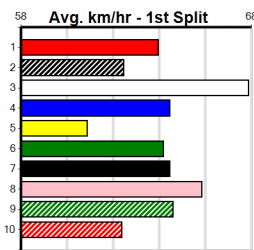

"THE SHED" @ Healesville Greys

Distance: 300m, Race Type: Grade 7, Total Prizemoney: $2,925
1st: $1,950, 2nd: $600, 3rd: $300, 4th: $75

Watchdog Tips:

Bet:

Table with columns: Form Box, Wgt, Dist, Track, Date, Time, BON, Margin, 1st/2nd (Time), PIR, Checked, Comment, W/R, Split 1, S/P, Grade

CANDLES [7]
WBK Bitch Dec-22
Sire: KOBLENZ Dam: BLACK ROBIN
Trainer: David Jensen (Woodstock)
ENG HVL 2025-02-21
Box History table and Prize Best Starts table included.

LIL MISS MERANDA [7]
BK Bitch May-21
Sire: HARD STYLE RICO Dam: GRACE INTENTION
Trainer: Barrie Morse (Endeavour Hills)
Box History table and Prize Best Starts table included.

DAD'S SURPRISE [7]
F Bitch Jun-23
Sire: ASTON RUPEE Dam: GUNAI REBEL
Trainer: Mark Filomeno (Craigieburn)
Box History table and Prize Best Starts table included.

HIGHLAND SAL [7]
BK Bitch Jan-23
Sire: ASTON RUPEE Dam: INVICTUS REIGN
Trainer: Margaret Salvatore (Plenty)
Box History table and Prize Best Starts table included.

DECODED [7]
BK Dog Apr-22
Sire: BEAST UNLEASHED Dam: ZIPPING FREEMAN
Trainer: Raymond Farquhar (Eureka)
ENG HVL 2025-02-21
Box History table and Prize Best Starts table included.