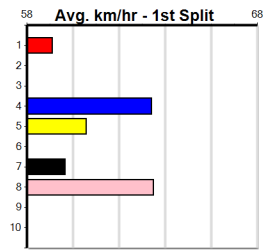

3

8:04PM

(VIC time)

Distance: 525m, Race Type: Maiden Heat, Total Prizemoney: $2,860
1st: $1,900, 2nd: $590, 3rd: $295, 4th: $75

WRONG DALLAS (2) is bred to be a star and betting will be the best guide here. BULLSEYE BOB (1) ran a much improved race last start and should appreciate the step up in distance. SHIMA SAND (8) shows some early promise.

Watchdog Tips: 2 1 8 4 **Bet:** Box Trifecta 1,2,4,8 ($10 for 41.67%)

Box History

	Form Box	Wgt Dist Track	Date	Time	BON	Margin	1st/2nd (Time)	PIR	Checked	Comment	WR	Split 1	S/P	Grade		
1	BULLSEYE BOB [M] Improved race last time, distance suits, threat. $7.00															
	BK Dog		Sep-22		Sire: FERAL FRANKY		Dam: ZIPPING STORM		Trainer: Joshua Formosa (Anakie)							
	Owner(s): E Azzopardi															
	Winning Distances: < 300m (0) 300 - 399m (0) 400 - 499m (0) 500 - 599m (0) 600 - 699m (0) > 700m (0)															
	Winning Weights:															
	4th (6)		29.6 425 BEN		R1 29-Nov-24		24.73 23.63		7.00L FEIKUAI CALVIN (24.24)		M/765		7.04		$17.90 M	
	3rd (3)		30.0 425 BEN		R1 06-Dec-24		24.60 23.79		6.50L NEO DEVERE (24.18)		S/543		6.83		$11.00 M	
	7th (6)		30.4 425 BEN		R10 11-Dec-24		25.29 24.14		11.00L LIZARD COUNTRY (24.56)		S/766		7.07		$5.20 T3-RW	
	2nd (7)		30.5 425 BEN		R1 14-Dec-24		24.24 24.07		0.05L GOOSEBUMPS RICO (24.24)		S/432		6.83		$4.30 M	
	Last 3 wins NOT included above															
<table border="1" style="width: 100%; border-collapse: collapse;"> <caption>Box History</caption> <thead> <tr> <th>Bx</th> <th>1st</th> <th>2nd</th> <th>3rd</th> <th>4th</th> <th>5th</th> <th>6th</th> <th>7th</th> <th>8th</th> </tr> </thead> <tbody> <tr><td>1</td><td></td><td></td><td></td><td></td><td></td><td></td><td></td><td></td></tr> <tr><td>2</td><td></td><td></td><td></td><td></td><td></td><td></td><td></td><td></td></tr> <tr><td>3</td><td></td><td></td><td>1</td><td></td><td></td><td></td><td></td><td></td></tr> <tr><td>4</td><td></td><td></td><td></td><td></td><td></td><td></td><td></td><td></td></tr> <tr><td>5</td><td></td><td></td><td></td><td></td><td></td><td></td><td></td><td></td></tr> <tr><td>6</td><td></td><td></td><td></td><td></td><td>1</td><td></td><td></td><td>1</td></tr> <tr><td>7</td><td></td><td>1</td><td></td><td></td><td></td><td></td><td></td><td></td></tr> <tr><td>8</td><td></td><td></td><td></td><td></td><td></td><td></td><td></td><td></td></tr> <tr> <td>Prize Best</td> <td colspan="7"></td> <td>$655.00</td> <td></td> </tr> <tr> <td>Starts</td> <td colspan="7"></td> <td>4-0-1-1</td> <td>FSH</td> </tr> <tr> <td>Trk/Dts</td> <td colspan="7"></td> <td>0-0-0-0</td> <td></td> </tr> <tr> <td>APM</td> <td colspan="7"></td> <td>640</td> <td></td> </tr> </tbody> </table>																
2	WYONG DALLAS [M] Bred to be a star, watch betting moves. $2.50															
	WBD Dog		May-23		Sire: FERNANDO BALE		Dam: GYPSY WYONG		Trainer: Thomas Dailly (Anakie)							
	Owner(s): G Dailly															
	Winning Distances: < 300m (0) 300 - 399m (0) 400 - 499m (0) 500 - 599m (0) 600 - 699m (0) > 700m (0)															
	Winning Weights:															
	Last 3 wins NOT included above															
	<table border="1" style="width: 100%; border-collapse: collapse;"> <caption>Box History</caption> <thead> <tr> <th>Bx</th> <th>1st</th> <th>2nd</th> <th>3rd</th> <th>4th</th> <th>5th</th> <th>6th</th> <th>7th</th> <th>8th</th> </tr> </thead> <tbody> <tr><td>1</td><td></td><td></td><td></td><td></td><td></td><td></td><td></td><td></td></tr> <tr><td>2</td><td></td><td></td><td></td><td></td><td></td><td></td><td></td><td></td></tr> <tr><td>3</td><td></td><td></td><td></td><td></td><td></td><td></td><td></td><td></td></tr> <tr><td>4</td><td></td><td></td><td></td><td></td><td></td><td></td><td></td><td></td></tr> <tr><td>5</td><td></td><td></td><td></td><td></td><td></td><td></td><td></td><td></td></tr> <tr><td>6</td><td></td><td></td><td></td><td></td><td></td><td></td><td></td><td></td></tr> <tr><td>7</td><td></td><td></td><td></td><td></td><td></td><td></td><td></td><td></td></tr> <tr><td>8</td><td></td><td></td><td></td><td></td><td></td><td></td><td></td><td></td></tr> <tr> <td>Prize Best</td> <td colspan="7"></td> <td>$0</td> <td>FSH</td> </tr> <tr> <td>Starts</td> <td colspan="7"></td> <td>0-0-0-0</td> <td></td> </tr> <tr> <td>Trk/Dts</td> <td colspan="7"></td> <td>0-0-0-0</td> <td></td> </tr> <tr> <td>APM</td> <td colspan="7"></td> <td>0</td> <td></td> </tr> </tbody> </table>															
	3	*** VACANT BOX ***														
		Sire:		Dam:		Trainer:										
		Owner(s):														
Winning Distances: < 300m (0) 300 - 399m (0) 400 - 499m (0) 500 - 599m (0) 600 - 699m (0) > 700m (0)																
Winning Weights:																
Last 3 wins NOT included above