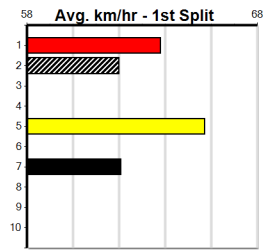

2

7:39PM

(VIC time)

Distance: 525m, Race Type: Maiden Heat, Total Prizemoney: $2,860
1st: $1,900, 2nd: $590, 3rd: $295, 4th: $75

Would struggle to find better bred first starters in WYONG GRESHAM (4) and WYONG HOUSTON (8) who are out of Multiple group winner Gypsy Wyong and gun sire Fernando Bale. DELICIOUS (5) is the best of the exposed runners.

Watchdog Tips: 4 8 5 2 **Bet:** Box Quinella 4,5,8 ($10 for 333.33%)

Form Box	Wgt	Dist	Track	Date	Time	BON	Margin	1st/2nd (Time)	PIR	Checked	Comment	WR	Split 1	S/P	Grade		
1	TIME HAS COME [M] $18.00																
	Better draw today but still needs to improve.																
	F Dog Mar-23 Sire: FERNANDO BALE Dam: DIAMANTINA ROSE																
	Owner(s): CHAMPAGNE PTN (SYN), S Smith, A Langton Trainer: Jeffrey Britton (Anakie)																
	Winning Distances: < 300m (0) 300 - 399m (0) 400 - 499m (0) 500 - 599m (0) 600 - 699m (0) > 700m (0)																
	Winning Weights:																
	5th (8) 31.5 515 SAP R2 18-Nov-24 30.66 29.43 12.00 JULY SHE LIED (29.86) M/333 . . . 5.20 $18.00 MH																
	8th (7) 31.9 515 SAP R2 25-Nov-24 30.99 29.49 19.00 EXTREME WHEELS (29.67) M/8788 . . . 5.32 $51.30 MSF																
	7th (3) 32.1 525 MEP R2 04-Dec-24 31.19 29.74 19.00 APPENZELL (29.92) S/5556 . . . SW . 5.30 $11.70 MH																
	Last 3 wins NOT included above																
2	OREGON INDRAH [M] $8.00																
	Top placing here 2 runs back, can feature.																
	BK Bitch Dec-22 Sire: MALACHI Dam: LA LA OREGON																
	Owner(s): DAILLY GREYHOUND FARMS (SYN), G Dailly, T Dailly Trainer: Thomas Dailly (Anakie)																
	Winning Distances: < 300m (0) 300 - 399m (0) 400 - 499m (0) 500 - 599m (0) 600 - 699m (0) > 700m (0)																
	Winning Weights:																
	F (2) 26.7 450 BAL R1 23-Oct-24 0.00 24.99 . KIWI KENJI (25.47) M/577 . . . V0 . 6.86 $37.70 M																
	2nd (4) 26.5 525 MEP R2 06-Nov-24 30.79 29.90 4.25L VISTA VANADIUM (30.51) M/5533 . . . 5.36 $48.80 MH																
	3rd (7) 26.6 460 GEL R4 12-Nov-24 26.57 26.20 5.50L ASCEND ECSTATIC (26.20) Q/344 . . . 6.83 $3.00 M																
	Last 3 wins NOT included above																
3	*** VACANT BOX ***																
	Sire: Dam:																
	Owner(s): Trainer:																
	Winning Distances: < 300m (0) 300 - 399m (0) 400 - 499m (0) 500 - 599m (0) 600 - 699m (0) > 700m (0)																
	Winning Weights:																
	Last 3 wins NOT included above																
	Box History																
	Prize Best Starts Trk/Dts APM																
	$120.00 30.45(6)-4/12/24 11-0-1-2 4-0-1-1 955																
	4	WYONG GRESHAM [M] $3.00															
Bred to be a star, watch betting moves.																	
WBK Bitch May-23 Sire: FERNANDO BALE Dam: GYPSY WYONG																	
Owner(s): G Dailly Trainer: Thomas Dailly (Anakie)																	
Winning Distances: < 300m (0) 300 - 399m (0) 400 - 499m (0) 500 - 599m (0) 600 - 699m (0) > 700m (0)																	
Winning Weights:																	
Last 3 wins NOT included above																	
Box History																	
Prize Best Starts Trk/Dts APM																	
$0 FSH 0-0-0-0 0-0-0-0 0																	
5	DELICIOUS (NSW)[M] $3.00																
	Best of the exposed runners, threat.																
	RF Dog May-23 Sire: FERAL FRANKY Dam: MEPUNGA FRANKIE																
	Owner(s): S Brincat Trainer: Stephen Brincat (Avalon)																
	Winning Distances: < 300m (0) 300 - 399m (0) 400 - 499m (0) 500 - 599m (0) 600 - 699m (0) > 700m (0)																
	Winning Weights:																
	2nd (7) 34.5 450 BAL R2 18-Dec-24 25.48 25.10 3.00L SHIMA SEAL (25.28) M/322 . . . 6.64 $7.50 M																
	3rd (2) 34.6 515 SAP R2 23-Dec-24 30.69 29.71 12.00 ON THE LOOSE (29.85) Q/1222 . . . SW . 5.14 $4.30 M																
	Last 3 wins NOT included above																
	Box History																
Prize Best Starts Trk/Dts APM																	
$815.00 FSH 2-0-1-1 0-0-0-0 815