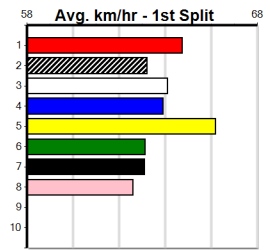

GORSKI TRUCK & TRAILER

9

10:02PM

(VIC time)

Distance: 525m, Race Type: Mixed 6/7, Total Prizemoney: $3,340
1st: $2,230, 2nd: $690, 3rd: $345, 4th: $75

NO IRON TEAM (4) only needs to replicate her smart 30.18 recent win here and she will take a power of stopping. POCKET MOUSE (2) comes here for the first time with some strong bush form. WILE COYOTE (1) continues to improve.

Watchdog Tips: 4 2 1 5 **Bet:** Win 4

Form Box	Wgt	Dist	Track	Date	Time	BON	Margin	1st/2nd (Time)	PIR	Checked	Comment	WR	Split 1	S/P	Grade	
1	WILE COYOTE [7] $7.50															
	improving with each run, major player.															
	RBD Bitch Dec-22 Sire: BARCIA BALE Dam: PARTY LIGHTS Trainer: Marlene Schmidt (Devon Meadow)															
	Owner(s): R Moore															
	Winning Distances: < 300m (0) 300 - 399m (1) 400 - 499m (0) 500 - 599m (0) 600 - 699m (0) > 700m (0)															
	Winning Weights: 27.5(1)															
	7th (4) 27.1 525 MEP R2 20-Nov-24 31.33 30.03 16.00 FUJI APPLE (30.26) M/6777 . . . . . 5.50 $5.10 M															
	6th (3) 27.0 525 MEP R1 27-Nov-24 31.46 30.02 5.50L GOLD VENOM (31.08) Q/2666 . . . . . 5.22 $11.70 M															
	2nd (6) 27.3 515 SAP R1 09-Dec-24 30.46 29.54 3.00L THIRD TIME CHARM (30.26) M/6532 . . . . . 5.24 $12.50 M															
	1st (6) 27.5 350 HVL R2 20-Dec-24 19.53 19.36 1.25L MIA MASTER (19.61) M/2 . . . . . 6.60 $3.60 T3-M															
Last 3 wins NOT included above																
<table border="1" style="width: 100%; border-collapse: collapse;"> <thead> <tr> <th>Bx</th> <th>1st</th> <th>2nd</th> <th>3rd</th> <th>4th</th> <th>5th</th> <th>6th</th> <th>7th</th> <th>8th</th> </tr> </thead> <tbody> <tr><td>1</td><td></td><td></td><td></td><td></td><td></td><td></td><td></td><td></td></tr> <tr><td>2</td><td></td><td></td><td></td><td></td><td></td><td></td><td></td><td></td></tr> <tr><td>3</td><td></td><td></td><td></td><td></td><td></td><td>1</td><td></td><td></td></tr> <tr><td>4</td><td></td><td></td><td></td><td></td><td></td><td></td><td>1</td><td></td></tr> <tr><td>5</td><td></td><td></td><td></td><td></td><td></td><td></td><td></td><td></td></tr> <tr><td>6</td><td>1</td><td>1</td><td></td><td></td><td></td><td></td><td></td><td></td></tr> <tr><td>7</td><td></td><td></td><td></td><td></td><td></td><td></td><td></td><td></td></tr> <tr><td>8</td><td></td><td></td><td></td><td></td><td></td><td></td><td></td><td></td></tr> </tbody> </table> <table border="1" style="width: 100%; border-collapse: collapse; margin-top: 5px;"> <tr><td>Prize Best</td><td>$1590.00</td></tr> <tr><td>Starts</td><td>31.33(4)-20/11/24</td></tr> <tr><td>Trk/Dts</td><td>4-1-1-0</td></tr> <tr><td>APM</td><td>2-0-0-0</td></tr> <tr><td></td><td>1590</td></tr> </table>																

2	POCKET MOUSE [6] $3.50															
	Bush form is impressive, big danger.															
	BE Bitch Dec-22 Sire: FERAL FRANKY Dam: SEVILLA Trainer: Jason Formosa (Heathcote)															
	Owner(s): SCOTLAND (SYN), D Ireland, A Scott															
	Winning Distances: < 300m (0) 300 - 399m (1) 400 - 499m (1) 500 - 599m (0) 600 - 699m (0) > 700m (0)															
	Winning Weights: 28.5(1) 29.4(1)															
	8th (4) 28.4 500 BEN R7 27-Nov-24 29.76 28.44 18.00 TAMMY ROAD (28.56) M/888 . . . . . 7.24 $20.10 T3-7															
	6th (6) 28.1 450 WBL R6 02-Dec-24 26.32 25.43 11.00 AGON CARAMEL (25.60) M/688 . . . . . 6.91 $9.30 X67															
	2nd (4) 28.4 450 SHP R7 05-Dec-24 25.74 25.51 0.50L INSANE (25.71) M/122 . . . . . 6.69 $20.10 T3-7															
	3rd (3) 28.5 450 BAL R7 09-Dec-24 25.90 25.56 4.50L HIGHLAND DUKE (25.60) M/455 . . . . . 6.79 $12.00 T3-RW															
1st (3) 28.5 450 SHP R5 12-Dec-24 25.33 25.33 2.25L TALK BACKS BACK (25.48) Q/111 . . . . . SW . 6.58 $22.20 X67																
5th (3) 28.7 500 BEN R7 20-Dec-24 28.96 27.90 4.50L SNOW ROYALE (28.65) M/766 . . . . . 6.99 $6.00 RW																
3rd (5) 28.7 450 WBL R7 23-Dec-24 26.37 25.79 3.75L BUILT FOR GLORY (26.11) M/762 . . . . . 7.16 $2.30 X67																
3rd (3) 29.1 500 BEN R7 27-Dec-24 28.45 27.87 1.25L TALK BACKS BACK (28.38) M/533 . . . . . 6.77 $5.10 X67																
Last 3 wins NOT included above																
1st (1) 29.4 390 SHP R9 02-Sep-24 22.37 21.92 5.50L AEROSMITH (22.74) M/11 . . . . . 8.56 $12.30 M																
<table border="1" style="width: 100%; border-collapse: collapse;"> <thead> <tr> <th>Bx</th> <th>1st</th> <th>2nd</th> <th>3rd</th> <th>4th</th> <th>5th</th> <th>6th</th> <th>7th</th> <th>8th</th> </tr> </thead> <tbody> <tr><td>1</td><td>1</td><td></td><td></td><td></td><td></td><td></td><td></td><td></td></tr> <tr><td>2</td><td></td><td></td><td></td><td></td><td></td><td></td><td></td><td></td></tr> <tr><td>3</td><td>1</td><td></td><td>2</td><td></td><td>3</td><td></td><td></td><td></td></tr> <tr><td>4</td><td></td><td>1</td><td></td><td></td><td></td><td></td><td>1</td><td>1</td></tr> <tr><td>5</td><td></td><td></td><td>2</td><td></td><td></td><td></td><td></td><td></td></tr> <tr><td>6</td><td></td><td></td><td></td><td></td><td>1</td><td>1</td><td></td><td></td></tr> <tr><td>7</td><td></td><td></td><td></td><td></td><td></td><td></td><td></td><td></td></tr> <tr><td>8</td><td></td><td></td><td></td><td></td><td>1</td><td>1</td><td></td><td></td></tr> </tbody> </table> <table border="1" style="width: 100%; border-collapse: collapse; margin-top: 5px;"> <tr><td>Prize Best</td><td>$4425.00</td></tr> <tr><td>Starts</td><td>FSH</td></tr> <tr><td>Trk/Dts</td><td>18-2-1-5</td></tr> <tr><td>APM</td><td>0-0-0-0</td></tr> <tr><td></td><td>3597</td></tr> </table>