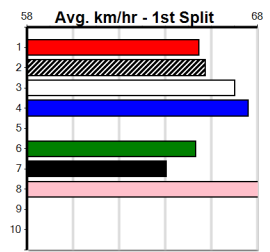

RSN GREY AREAS - WEDNESDAY & FRIDAY

Distance: 525m, Race Type: Mixed 4/5, Total Prizemoney: $3,875
1st: $2,600, 2nd: $800, 3rd: $400, 4th: $75

LAKEVIEW EMILY (8) is a fast as any sprinter in the land on her night and she broke the magical 29 seconds at Sandown Park last week. URIEL BALE (4) has scorched the sand in winning his past two starts and looks the clear danger.

Watchdog Tips: 8 4 3 2 Bet: Trifecta 8/4/2,3 ($10 - 500%)

Form Box Wgt Dist Track Date Time BON Margin 1st/2nd (Time) PIR Checked Comment WR Split 1 S/P Grade

HIERARCHY [5] *** SCRATCHED *** $31.00
Owner(s): Eye Candy (SYN), C Wilk, K Gorman
Trainer: Christian Wilk (Tanjil South)

KRAKEN WHISKY [5] Better than form, can run a race at odds. $10.00
Owner(s): EYLES (SYN), K Eyles, H Eyles, D Eyles
Trainer: Kevin Eyles (Murchison)

TOKYO HEIST [5] Capable of running a cheeky race, respect. $9.00
Owner(s): GIZZY'S GANG (SYN), A Manolitsis, A Manolitsis, S Bevan
Trainer: Korie-lee Heinrich (Anakie)

URIEL BALE (NSW)[4] Gone to another level, clear danger. $3.20
Owner(s): B Wheeler
Trainer: Robert Camilleri (Lara)

*** VACANT BOX ***
Owner(s):
Trainer:

1

2

3

4

5