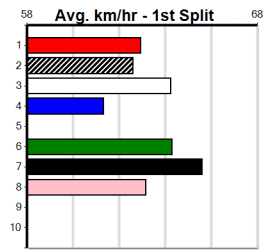

CITY VIEW BISTRO

5

8:41PM

(VIC time)

Distance: 525m, Race Type: Grade 5 T3, Total Prizemoney: $3,340
1st: $2,230, 2nd: $690, 3rd: $345, 4th: $75

GUNAI DAISY (2) is suited to this class and has the speed to lead throughout. SCOTT ME (1) is ideally drawn and is much better than his form suggests. JETSON EXPRESS (8) can settle on the speed.

Watchdog Tips: **2** **1** **8** **3** **Bet:** Box Quinella 1,2,8 ($10 for 333.33%)

1

SCOTT ME [5] **Ideally draw, drops in class, key player.** **$3.60**
BK Dog Nov-20 Sire: BEWILDERING Dam: SCOTT TO GIVE Trainer: Patrick Furci (Maribyrnong)
Owner(s): P Furci
Winning Distances: < 300m (0) 300 - 399m (0) 400 - 499m (4) 500 - 599m (8) 600 - 699m (0) > 700m (0)
Winning Weights: 29.9(1) 30.1(2) 30.3(3) 30.5(2) 30.6(2) 31.1(1) 31.6(1)
6th (3) 30.1 525 MEP R11 16-Oct-24 30.70 29.96 5.50L STAR OF VENUS (30.34) S/6666 . . . 5.40 $9.20 5
5th (6) 29.6 525 MEP R3 30-Oct-24 31.12 29.86 7.00L IT'S A RUNAWAY (30.66) M/4444 . . . VO . 5.28 $13.80 T3-5
3rd (6) 29.5 525 MEP R11 06-Nov-24 30.68 29.90 1.25L REGENERATE (30.59) S/7688 . . . . 5.32 $8.30 T3-5
7th (5) 30.4 525 MEP R12 04-Dec-24 31.14 29.74 12.00 I'M HONEY (30.31) M/8787 . . . . 5.49 $11.00 T3-5
7th (7) 30.5 525 MEP R4 11-Dec-24 31.52 29.83 15.00 GUNAI DAISY (30.51) M/5767 . . . . 5.33 $10.60 T3-5
2nd (6) 30.5 500 BEN R8 14-Dec-24 28.73 28.54 2.75L GRACELAND BOY (28.54) M/665 . . . . 6.90 $20.30 5
6th (5) 30.6 525 MEP R5 18-Dec-24 30.79 29.94 7.00L DROP OF INK (30.31) M/7666 . . . . 5.36 $24.90 5
6th (3) 30.6 545 BAL R6 24-Dec-24 31.67 31.02 9.50L BREAKDOWN (31.02) M/4445 . . . . 6.81 $14.30 T3-5
Last 3 wins NOT included above
1st (3) 30.3 525 MEP R6 13-Sep-23 30.33 30.17 3.25L CAPTAIN LARRY (30.55) Q/3332 . . . SW . 5.15 $20.80 X45
1st (8) 30.6 525 MEA R12 23-Sep-23 30.39 29.74 1.25L CHAPEL ROAD (30.48) S/8533 . . . . 5.33 $14.50 5
1st (4) 31.1 525 MEA R11 20-Jan-24 30.29 29.69 0.50L DUTCH IMPACT (30.31) M/7333 . . . SW . 5.29 $18.50 5

2

GUNAI DAISY [5] **Has the speed to lead throughout, go close.** **$3.60**
BK Bitch Mar-22 Sire: ALLEN DEED Dam: GUNAI LEXI Trainer: Mark Filomeno (Craigieburn)
Owner(s): J Martin
Winning Distances: < 300m (0) 300 - 399m (3) 400 - 499m (0) 500 - 599m (1) 600 - 699m (0) > 700m (0)
Winning Weights: 24.7(1) 26.3(1) 26.6(1) 27.0(1)
7th (3) 27.0 300 HVL R10 27-Oct-24 17.21 16.41 7.50L NOVEMBER RAIN (16.72) M/7 . . . . 4.38 $12.30 X67
7th (4) 26.8 525 MEP R11 06-Nov-24 31.17 29.90 8.50L REGENERATE (30.59) S/4577 . . . . 5.28 $13.10 T3-5
4th (4) 26.7 525 MEP R7 13-Nov-24 30.93 29.96 12.00 YAMANU BALE (30.14) M/3444 . . . . 5.27 $39.10 5
5th (7) 26.9 525 MEP R7 20-Nov-24 30.89 30.03 8.00L PRETTY HOT (30.36) S/8866 . . . . 5.38 $94.50 5H
4th (7) 27.0 450 SHP R11 25-Nov-24 25.95 24.93 2.25L SOUTHERN LAW (25.80) M/556 . . . . 6.96 $29.50 5
6th (6) 26.6 460 GEL R3 06-Dec-24 26.57 25.76 11.00 MAVIS TOLMIE (25.86) M/788 . . . . 6.88 $75.30 5
1st (6) 26.6 525 MEP R4 11-Dec-24 30.51 29.83 4.25L TEMPER TRAP (30.80) M/1211 . . . . 5.24 $12.00 T3-5
8th (7) 27.1 525 MEP R5 18-Dec-24 31.12 29.94 12.00 DROP OF INK (30.31) M/6788 . . . . 5.36 $8.70 5
Last 3 wins NOT included above
1st (3) 24.7 390 SHP R1 10-Aug-24 22.78 22.14 1.25L LUNA PACK (22.85) M/23 . . . . 8.69 $3.60 M
1st (1) 26.3 300 HVL R3 06-Oct-24 16.87 16.60 1.00L FULL OF FUN (16.93) M/2 . . . SW . 3.97 $43.60 X67H
1st (2) 27.0 390 SHP R9 24-Oct-24 22.66 22.09 1.00L BEAR IT IS (22.72) M/51 . . . . 8.89 $1.90 X67