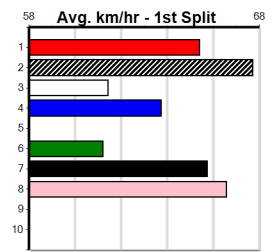

8

9:39PM

(VIC time)

Distance: 600m, Race Type: Grade 5, Total Prizemoney: $3,940
1st: $2,640, 2nd: $815, 3rd: $410, 4th: $75

LETIZIA (2) has smashed the clock in winning his past two starts at Bendigo and only needs to convert that form into this race and she should win. DROP OF INK (7) can set a cracking speed out in front. SOUTHERN LAW (4) is a must for the exotics.

Watchdog Tips: 2 7 4 1 Bet: Trifecta 2/1,4,7/1,4,7 ($10 - 166.67%)

PAW LOUIS (NSW)[5] Can run Out the trip strongly, each way. $6.50
Owner(s): B Wheeler
Sire: JS FLAMIN ACE Dam: DYNA ADRIA
Trainer: Robert Camilleri (Lara)
Box History table and race details.

LETIZIA [5] Dog on the rise, can run fast time, go close. $1.60
Owner(s): A Debattista
Sire: ZAMBORA BROCKIE Dam: NORDEGREN
Trainer: Aaron Debattista (Toolleen)
Box History table and race details.

ZIPPING CARDI (NSW)[5] Slow beginner, down on best form, tough ask. $26.00
Owner(s): Hallinan Hallinan (SYN), M Hallinan, F Hallinan
Sire: AUSSIE INFRARED Dam: ZIPPING MEG
Trainer: Marcus Lloyd (Balliang)
Box History table and race details.

SOUTHERN LAW [5] *** SCRATCHED *** $10.00
Owner(s): Eye Candy (SYN), C Wilk, K Gorman
Sire: FERNANDO BALE Dam: IT'S A BLUSH
Trainer: Kate Gorman (Tanjil South)
Box History table and race details.

*** VACANT BOX ***
Owner(s):
Sire: Dam:
Trainer:
Box History table and race details.