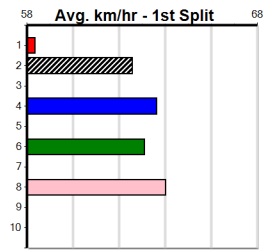

1

7:22PM

(VIC time)

Distance: 525m, Race Type: Maiden Heat, Total Prizemoney: $2,860
1st: $1,900, 2nd: $590, 3rd: $295, 4th: $75

Would struggle to find better bred first starters in WYONG IRVING (3) and WYONG JAMESON (7) who are out of Multiple group winner Gypsy Wyong and gun sire Fernando Bale. OREGAN JANET (2) is the best of the exposed runners.

Watchdog Tips: 3 7 2 6 **Bet:** Box Quinella 2,3,7 ($10 for 333.33%)

YOU SEE ME [M] **$10.00**
Handy effort on debut, p[lace hope.
BD Dog Mar-23 Sire: FERNANDO BALE Dam: DIAMANTINA ROSE
Owner(s): CHAMPAGNE PTN (SYN), S Smith, A Langton Trainer: Angela Langton (Anakie)
Winning Distances: < 300m (0) 300 - 399m (0) 400 - 499m (0) 500 - 599m (0) 600 - 699m (0) > 700m (0)
Winning Weights:
3rd (5) 35.0 460 GEL R1 27-Dec-24 26.51 25.77 6.50L SHIMA BALLAD (26.08) S/422 6.96 $10.50 M

Bx	1st	2nd	3rd	4th	5th	6th	7th	8th
1								
2								
3								
4								
5			1					
6								
7								
8								

Last 3 wins NOT included above

Prize Best	$260.00
Starts	1-0-0-1
Trk/Dts	0-0-0-0
APM	260

OREGON JANET [M] **$4.50**
Best of the exposed runners, major player.
BK Bitch Dec-22 Sire: MALACHI Dam: LA LA OREGON
Owner(s): DAILLY GREYHOUND FARMS (SYN), G Dailly, T Dailly Trainer: Thomas Dailly (Anakie)
Winning Distances: < 300m (0) 300 - 399m (0) 400 - 499m (0) 500 - 599m (0) 600 - 699m (0) > 700m (0)
Winning Weights:
4th (8) 26.6 460 GEL R3 12-Nov-24 26.65 26.20 1.00L WINE LOVER (26.59) Q/766 6.92 $5.70 M
2nd (2) 26.3 525 MEA R1 16-Nov-24 30.44 29.66 2.00L DISTANT (30.31) M/4222 5.25 $18.70 MF
2nd (3) 26.5 460 GEL R1 19-Nov-24 26.27 25.83 1.75L PAW VERA (26.17) Q/222 6.73 $4.50 M
2nd (6) 26.2 525 MEP R2 27-Nov-24 30.34 30.02 2.25L FAGES (30.19) M/3342 5.23 $7.90 M
2nd (5) 26.0 525 MEP R4 04-Dec-24 30.44 29.74 1.5L URANA XAVIER (30.35) M/3444 SW 5.24 $4.90 MH
5th (6) 26.3 525 MEA R1 14-Dec-24 30.57 29.70 8.50L SHIMA BLUSH (30.01) M/7887 5.26 $17.90 MF
2nd (2) 26.2 435 SLE R1 20-Dec-24 24.78 24.11 2.00L ASTON ALIGHT (24.64) M/666 5.35 $7.80 M
2nd (8) 26.2 460 GEL R1 27-Dec-24 26.48 25.77 6.00L SHIMA BALLAD (26.08) M/233 6.94 $2.50 M

Bx	1st	2nd	3rd	4th	5th	6th	7th	8th
1		1			1			
2		3						
3								
4		1	1					
5					2			
6		1		1	1			
7					1			
8		1	1	1				

Last 3 wins NOT included above

Prize Best	$6035.00
Starts	30.34(6)-27/11/24
Trk/Dts	17-0-8-1
APM	8-0-5-1
	4888

WYONG IRVING [M] **$3.00**
Bred to be a star, watch betting moves.
WRF Bitch May-23 Sire: FERNANDO BALE Dam: GYPSY WYONG
Owner(s): G Dailly Trainer: Thomas Dailly (Anakie)
Winning Distances: < 300m (0) 300 - 399m (0) 400 - 499m (0) 500 - 599m (0) 600 - 699m (0) > 700m (0)
Winning Weights:

Bx	1st	2nd	3rd	4th	5th	6th	7th	8th
1								
2								
3								
4								
5								
6								
7								
8								

Last 3 wins NOT included above

Prize Best	$0
Starts	FSH
Trk/Dts	0-0-0-0
APM	0-0-0-0
	0

MEPUNGA LAROI [M] **$15.00**
Steady effort two run back, may need some luck
BK Dog Mar-23 Sire: ASTON RUPEE Dam: MEPUNGA KATIE
Owner(s): B Smith Trainer: Jeffrey Britton (Anakie)
Winning Distances: < 300m (0) 300 - 399m (0) 400 - 499m (0) 500 - 599m (0) 600 - 699m (0) > 700m (0)
Winning Weights:
8th (6) 31.4 525 MEP R4 04-Dec-24 31.35 29.74 15.00 URANA XAVIER (30.35) M/5888 5.26 $23.20 MH
3rd (4) 31.6 460 GEL R9 09-Dec-24 26.43 25.77 6.00L STATUE OF TIME (26.02) Q/233 6.75 $11.00 M
6th (2) 31.5 525 MEP R2 18-Dec-24 31.13 29.94 11.00 PAW TORONTO (30.37) M/3766 SW 5.20 $12.20 M

Bx	1st	2nd	3rd	4th	5th	6th	7th	8th
1								
2						1		
3								
4			1					
5								
6								1
7								
8								

Last 3 wins NOT included above

Prize Best	$260.00
Starts	31.13(2)-18/12/24
Trk/Dts	3-0-0-1
APM	2-0-0-0
	260