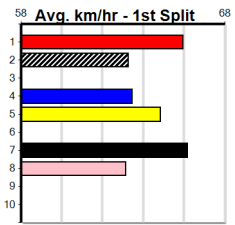

GRV DISTANCE RACING

Distance: 660m, Race Type: Special Event, Total Prizemoney: $4,445
1st: $2,990, 2nd: $920, 3rd: $460, 4th: $75

4

7:32PM

(VIC time)

LETHAL SNIPER (8) is a nice prospect and he should get a nice cart across early on. RAYA STAR (7) had little luck in the G1 Sale Cup final and she can make amends this time around.
PIGWIDGEON (1) is drawn to get all the breaks.

Watchdog Tips:

8

7

1

5

Bet:

Win 8

Form Box Weight Dist Track Date Time BON Margin 1st/2nd (Time) PIR Checked Comment W/R Split 1 S/P Grade

1 PIGWIDGEON [5] *Better than form, has the good draw, threat* **$12.00**

BEED B Feb-21 FERNANDO BALE POLIJUICE POTION

Trainer: Ian Cockerell (Buckley)

2nd (2)	27.0	595	SAN	R9	05-Dec-24	34.34	34.33	0.10	LM	HO	GANY (34.33)	M/3322	.	.	.	9.34	$14.90	X45
3rd (7)	27.1	595	SAN	R4	12-Dec-24	34.66	34.27	3.25	L	INT	REPID BALE (34.44)	M/3333	.	.	.	9.42	$24.10	X34
5th (5)	27.1	595	SAN	R8	19-Dec-24	34.72	34.41	4.50	L	PAW	LOU LOU (34.41)	M/4445	.	.	.	9.39	$9.70	X45
7th (7)	27.3	460	GEL	R6	27-Dec-24	26.24	25.77	6.50	L	FOR	PETE'S SAKE (25.80)	S/774	.	.	.	6.85	$28.80	5H

Owner(s): BAG OF LOLLYS (SYN), L Cockerell, I Cockerell, M Dopper

Winning Boxes

1	2	3	4	5	6	7	8
	3		1				
Prize	$44,018.75						
Best	FSTD						
Starts	68-6-9-10						
Trk/Dst	0-0-0-0						
APM	$12574						

2 THANK YOU TOMMY [5] *Serious doubt to run the journey, outclassed* **$21.00**

BEED D Oct-21 TOMMY SHELBY SNOOKY

Trainer: Sheila Donlon (Burnbank)

8th (5)	30.1	525	MEA	R2	29-Nov-24	31.06	29.55	13.00	L	PAW	IMPERIAL (30.16)	M/5878	.	.	.	5.31	$12.80	5	
2nd (4)	30.2	525	MEP	R11	04-Dec-24	30.36	29.74	3.5	L	O	KAY BOOMER (30.13)	M/4443	.	.	.	5.26	$4.00	5	
4th (2)	30.5	525	MEP	R11	11-Dec-24	30.48	29.83	2.00	L	W	H	WHITE BREW (30.34)	M/5555	.	.	.	5.36	$1.60	5
5th (7)	30.2	500	BEN	R6	20-Dec-24	28.66	27.90	6.50	L	D	OLLAR SIGNS (28.23)	M/556	.	.	.	6.72	$4.30	5	

Owner(s): S Donlon

Winning Boxes

1	2	3	4	5	6	7	8
3	2	1	2	2	1		
Prize	$18,925.00						
Best	FSTD						
Starts	60-11-5-2						
Trk/Dst	0-0-0-0						
APM	$5499						

3 *** VACANT BOX ***

Trainer:
Owner(s):

Winning Boxes

1	2	3	4	5	6	7	8
Prize							
Best							
Starts							
Trk/Dst							
APM							

4 REIKO DUSTY [5] *Top effort two runs back, include in exotics* **$8.00**

BK D Mar-22 ORSON ALLEN STAR REIKO

Trainer: Ashleigh Fry (Haddon)

8th (4)	32.9	595	SAN	R9	05-Dec-24	34.88	34.33	8.00	L	MA	HO	GANY (34.33)	S/7888	.	.	.	9.49	$66.70	X45
3rd (6)	32.8	600	MEP	R7	11-Dec-24	34.70	34.03	10.00	L	L	LANFRANCO (34.03)	M/5543	.	.	.	9.31	$105.20	RWH	
2nd (1)	32.7	600	MEA	R2	21-Dec-24	34.42	34.33	1.25	L	L	LANFRANCO (34.33)	M/1111	.	.	.	8.99	$31.30	RWF	
4th (6)	32.8	595	SAN	R7	26-Dec-24	34.49	33.85	9.50	L	V	INCENT BALE (33.85)	S/5344	.	.	SW	9.36	$27.70	X45	

Owner(s): Reiko (SYN), A Fry, J Fry

Winning Boxes

1	2	3	4	5	6	7	8
1						1	1
Prize	$11,660.00						
Best	FSTD						
Starts	31-3-5-6						
Trk/Dst	0-0-0-0						
APM	$7244