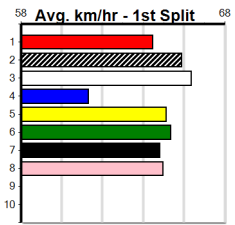

10

9:30PM

(VIC time)

Distance: 390m, Race Type: Mixed 6/7 Heat, Total Prizemoney: $2,925
1st: $1,950, 2nd: $600, 3rd: $300, 4th: $75

ASTON HANSON (5) led for a long way here two runs back and he can go one better tonight. KING OF KINDRED (6) was never headed in his debut win at Warrnambool and he will get a nice cart across. BONA VISTA (1) is more than capable.

Watchdog Tips:

5

6

1

3

Bet:

Win 5

Main table containing race details for 10 races, including horse names, trainers, odds, and winning boxes.