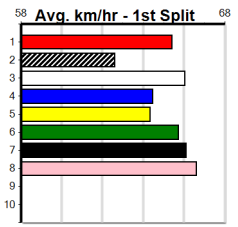

Ballarat

A1 SIGNAGE

Distance: 390m, Race Type: Grade 5, Total Prizemoney: $2,925
1st: $1,950, 2nd: $600, 3rd: $300, 4th: $75

3
7:15PM
(VIC time)

WHISKEY GOSSIP (6) has plenty of talent and she just needs to avoid the seven in the early stages.
BOMBARDA MAXIMA (8) is better than his form reads and he will get a nice cart across early on.
ASTON WARRIOR (3) has pace to burn

Watchdog Tips: **6** **8** **3** **4** **Bet:** **Win 6**