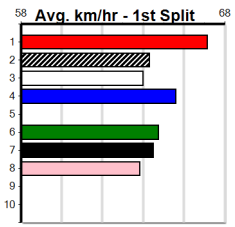

SOUTHERN SHEETMETAL

Distance: 450m, Race Type: Grade 5, Total Prizemoney: $2,925
1st: $1,950, 2nd: $600, 3rd: $300, 4th: $75

6

8:13PM
(VIC time)

REIKO SLATER (3) sizzled in a trial here recently and he is expected to fire fresh. PEACOCK (4) is a prolific winner and he is still racing with great confidence, while SPRINGER'S BOY (1) is a nice prospect and he can settle on the speed.

Watchdog Tips: **3** **4** **1** **6** **Bet:** **Box Trifecta 1,3,4,6 ($10 for 41.67%)**