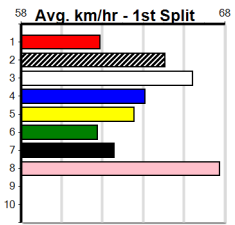

SPORTSBET HT1

Distance: 390m, Race Type: Mixed 6/7 Heat, Total Prizemoney: \$2,925
1st: \$1,950, 2nd: \$600, 3rd: \$300, 4th: \$75

9

9:12PM

(VIC time)

NO BAD DEED (1) has a good record here to date and he looks very well graded. GOLD HARADA (2) has been impressive in his past two and he can follow the red through early on. SUNNY BOY (8) is showing plenty of promise