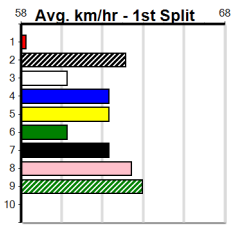

JUMBUK GERHARD (8) has been placed in four of seven to date and he has the speed to cross and lead throughout. ASTON BETTY (2) is a well bred type and she hails from a strong kennel. HIDEAWAY CLYDE (1) is drawn to get all the breaks on debut.

Watchdog Tips: **8** **2** **1** **6** Bet: **Win 8**

1 HIDEAWAY CLYDE [M] *Dam line has produced some handy types, threat*
BE D Dec-22 MY REDEEMER NEW SAMSATION **$9.00**
Trainer: Patrick Newell (Wallan)
5th (1) 30.9 390 BAL R2 01-Jan-25 22.99 21.97 7.00LARKSTORM (22.50) S/77 8.85 $13.50 M
Owner(s): Wallan Magpies (SYN), P Newell, D Harrington, P Newell, D Fowler, M Soudek, W Noonan, S Newman

Winning Boxes

1	2	3	4	5	6	7	8
Prize							
Best							
Starts							
Trk/Dst							
APM							

2 ASTON BETTY [M] *Well bred, in good hands, main danger*
BK B Nov-22 WHISKEY RIOT ASTON DINNIGAN **$5.00**
Trainer: Benjamin Magri (Avalon)
2nd (2) 28.5 390 BAL R2 01-Jan-25 22.59 21.97 1.5LARKSTORM (22.50) M/11 8.45 $5.60 M
Owner(s): R Borda

Winning Boxes

1	2	3	4	5	6	7	8
Prize							
Best							
Starts							
Trk/Dst							
APM							

3 HIT THE BUTTON [M] *Litter mate to the red, watch betting moves*
BD D Dec-22 MY REDEEMER NEW SAMSATION **$7.50**
Trainer: Patrick Newell (Wallan)
6th (3) 30.8 390 BAL R2 01-Jan-25 23.07 21.97 8.50LARKSTORM (22.50) M/55 8.68 $23.10 M
Owner(s): Wallan Magpies (SYN), P Newell, D Harrington, P Newell, D Fowler, M Soudek, W Noonan, S Newman

Winning Boxes

1	2	3	4	5	6	7	8
Prize							
Best							
Starts							
Trk/Dst							
APM							

4 ASTON TEMPEST [M] *Steady on debut, needs more time, tough ask*
BK B Feb-23 GOOD ODDS HARADA ASTON MOET **$12.00**
Trainer: Mark McClelland (Lovely Banks)
4th (7) 25.7 425 BEN R3 27-Dec-24 25.19 23.73 14.00PAW TORRIE (24.26) M/644 6.73 $19.00 MH
7th (4) 25.5 390 BAL R2 01-Jan-25 23.11 21.97 9.00LARKSTORM (22.50) Q/26 8.52 $21.70 M
Owner(s): R Borda

Winning Boxes

1	2	3	4	5	6	7	8
Prize							
Best							
Starts							
Trk/Dst							
APM							

5 NEW SALVATION [M] *Well beaten on debut, likely to need more time*
WBK B Dec-22 MY REDEEMER NEW SAMSATION **$16.00**
Trainer: Patrick Newell (Wallan)
5th (4) 28.0 390 SHP R3 09-Dec-24 23.04 21.77 8.50LAEROPLANE ARROW (22.45) M/65 8.87 $20.10 M
8th (5) 27.3 390 BAL R2 01-Jan-25 23.19 21.97 10.00LARKSTORM (22.50) M/88 8.99 $34.00 M
Owner(s): Wallan Magpies (SYN), P Newell, D Harrington, P Newell, D Fowler, M Soudek, W Noonan, S Newman

Winning Boxes

1	2	3	4	5	6	7	8
Prize							
Best							
Starts							
Trk/Dst							
APM							

6 ARKSTORM [M] *Resuming, solid trial at Healesville, keep safe*
RBD D May-22 FERAL FRANKY WILL IT RAIN **$8.00**
Trainer: Brett Mackie (Tooradin)
7th (7) 29.6 400 WGL R2 30-Apr-24 23.93 22.27 15.00LHOW HIGH CONGA (22.90) M/76 9.02 $19.10 M
8th (6) 29.0 395 TRA R1 21-Jun-24 24.83 22.01 29.00LOUT OF TRICKS (22.80) M/778 4.06 $7.10 M
ST (-) 31 300 HVL 22-Dec-24 17.05 1.75L Trial Cleared M/22 2of2 4.18 $ ST
1st (6) 30.9 390 BAL R2 01-Jan-25 22.50 21.97 1.5L ASTON BETTY (22.59) M/42 8.59 $12.10 M
Owner(s): A Lie

Winning Boxes

1	2	3	4	5	6	7	8
Prize							
Best							
Starts							
Trk/Dst							
APM