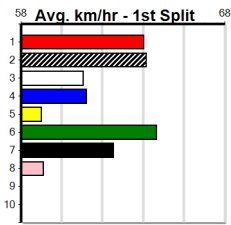

14 RACES TONIGHT

Distance: 450m, Race Type: Maiden, Total Prizemoney: $2,535
1st: $1,680, 2nd: $520, 3rd: $260, 4th: $75

1
6:34PM
(VIC time)

DAD'S TARPIA (6) showed good mid race pace in her debut placing at Geelong and she can go one better this time around. SHIMA LYRIC (1) had little luck on debut and he is expected to make amends. TOMMY SPARKLE (2) is a well bred type

Watchdog Tips: **6** **1** **2** **4** **Bet:** **Win 6**