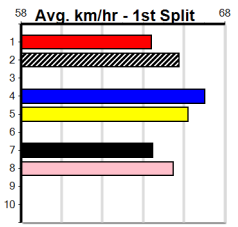

12
10:08PM
(VIC time)

TWO MORE RACES TO GO

Distance: 450m, Race Type: Mixed 4/5, Total Prizemoney: $3,360
1st: $2,250, 2nd: $690, 3rd: $345, 4th: $75

REAPER (1) is a genuine star on the rise and he is drawn to make every post a winner. HUMIDITY (4) has been sparingly raced of late but he is a rocket when on song and the small field should suit. ASTON GAGA (7) has the motor.

Watchdog Tips: **1** **4** **7** **2** Bet: **Win 1**

1 REAPER [5] *Serious prospect, has the good draw, go close*

BK D Mar-23 BERNARDO DOUBLE SUPREME **$1.90**

Trainer: Jason Thompson (Pearcedale)

Post	Box	Weight	Dist	Track	Date	Time	BON	Margin	1st/2nd (Time)	PIR	Checked	Comment	W/R	Split 1	S/P	Grade
1st	(6)	36.1	450	SHP	R7	02-Dec-24	25.03	25.03	5.00LBARRETOS (25.37)	Q/111	.	.	.	6.59	$3.00	5
3rd	(2)	36.3	515	SAN	R7	12-Dec-24	29.72	29.22	2.75LPOWER PAWS (29.54)	M/5444	.	SW	.	5.21	$2.60	5
1st	(3)	36.5	515	SAN	R10	19-Dec-24	29.54	29.48	1.5LRASHID (29.64)	Q/2111	.	.	.	5.10	$3.40	5
2nd	(6)	36.5	460	GEL	R5	27-Dec-24	26.00	25.77	3.5LGIACOMO (25.77)	M/743	.	.	.	6.74	$2.90	5H

Owner(s): Buddys (SYN), S Thompson, T Lynch, M Hovey, C Mcrae

Winning Boxes

1	2	3	4	5	6	7	8
2				2	1		
Prize	$18,060.00						
Best	25.53						
Starts	11-5-2-3						
Trk/Dst	2-0-1-1						
APM	$15275						

ENG GEL 2025-01-03

2 GOLIATH [5] *Toughest test but is a powerful type, keep safe*

BK D Jul-22 BLACK MAGIC OPAL FEIKUAI DONNA **$12.00**

Trainer: Peter Frost (Heathcote)

Post	Box	Weight	Dist	Track	Date	Time	BON	Margin	1st/2nd (Time)	PIR	Checked	Comment	W/R	Split 1	S/P	Grade
6th	(1)	35.6	500	BEN	R6	29-Nov-24	28.84	28.05	3.00LOVER ACHIEVER (28.64)	M/375	.	.	.	6.62	$2.40	5H
1st	(6)	35.5	525	MEP	R7	04-Dec-24	30.40	29.74	1.75LMAGIC DARK STAR (30.50)	S/8764	.	.	.	5.33	$6.50	5
F	(7)	35.6	500	BEN	R6	13-Dec-24	0.00	27.93	.SPRING COIN (28.05)	M/888	.	V0	.	8.28	$11.40	X45
1st	(1)	35.8	450	SHP	R6	23-Dec-24	25.49	25.26	3.00LOPRAH BALE (25.68)	M/651	.	SW	.	6.63	$4.40	5

Owner(s): Pedal to the Metal (SYN), S Buccilli, B Buccilli, P Natoli, L Coco

Winning Boxes

1	2	3	4	5	6	7	8
2		1				1	1
Prize	$12,520.00						
Best	FSH						
Starts	17-5-3-1						
Trk/Dst	0-0-0-0						
APM	$9190						

3 *** VACANT BOX ***

Trainer:
Owner(s):

4 HUMIDITY [4] *Sparingly raced but is a gifted chaser, danger*

BK D Dec-21 BARCIA BALE PYROCUMULUS **$4.00**

Trainer: Ashlee Terry (Lara)

Post	Box	Weight	Dist	Track	Date	Time	BON	Margin	1st/2nd (Time)	PIR	Checked	Comment	W/R	Split 1	S/P	Grade
6th	(5)	37.1	300	HVL	R10	28-Jul-24	17.25	16.72	7.50LROCK THE WOK (16.72)	M/7	.	.	.	4.05	$2.40	X45
5th	(7)	36.5	350	HVL	R8	04-Aug-24	19.57	18.94	5.50LZIPPING GRYLLIS (19.19)	M/3	.	.	.	6.58	$2.50	SH
8th	(6)	37.6	450	WBL	R8	26-Sep-24	25.82	25.40	2.50LMR. KIA ORA (25.66)	M/778	.	.	.	6.87	$1.80	5
4th	(8)	36.4	450	WBL	R6	28-Dec-24	25.61	25.17	4.00LGOT A PULSE (25.34)	S/755	.	.	.	6.85	$2.20	5

Owner(s): BURN LIKE US (SYN), A Terry, N Rooney

Winning Boxes

1	2	3	4	5	6	7	8
2	2	1					
Prize	$44,320.00						
Best	25.12						
Starts	23-10-2-3						
Trk/Dst	3-2-0-1						
APM	$7252