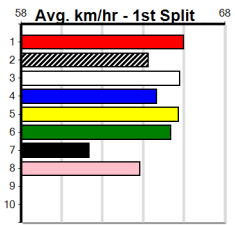

SPORTSBET HT3

Distance: 390m, Race Type: Mixed 6/7 Heat, Total Prizemoney: \$2,925
1st: \$1,950, 2nd: \$600, 3rd: \$300, 4th: \$75

11

9:48PM

(VIC time)

ANGRY CHIEF (6) was a brilliant 22.58 Geelong winner and he has the speed to cross and lead throughout again. ASTON EMBER (1) was never headed last time and she is drawn to be prominent throughout. JUMBUK JOZEF (2) has claims.