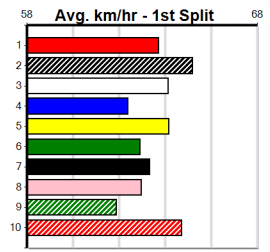

TUDOR ELECTRICAL

Distance: 450m, Race Type: Mixed 6/7, Total Prizemoney: $2,925
1st: $1,950, 2nd: $600, 3rd: $300, 4th: $75

REIKO DAIQUIRI (1) has been ultra impressive in her three runs to date and she is drawn to make every post a winner. LOCHINVAR CHAOS (2) showed promise in his first prep and he is expected to fire fresh. PAW BARTON (5) has the talent.

Watchdog Tips: 1 2 5 7 Bet: Win 1

Race card for REIKO DAIQUIRI [7]. Includes details: Brilliant to date, drawn to lead, hard to reel in. $2.90. Owner: J Fry. Sire: FABREGAS, Dam: REIKO MARTINI. Trainer: Michelle Mallia (Avalon). Box History table and Prize Best Starts table.

Race card for LOCHINVAR CHAOS (NSW)[6]. Includes details: Resuming, showed promise last prep, danger. $4.80. Owner: J James. Sire: BARCIA BALE, Dam: LARRAKEYAH LADY. Trainer: Bradley Fitton (Pearcedale). Box History table and Prize Best Starts table.

Race card for FLYING ROCCO [7]. Includes details: Steady debut winner, rises in class, prefer others. $16.00. Owner: G Davies. Sire: FLYING RICCIARDO, Dam: KARISE FUSILEER. Trainer: Glen Davies (Bolinda). Box History table and Prize Best Starts table.

Race card for MY GRACIE [7]. Includes details: Still learning, drawn to find bother, tough ask. $12.00. Owner: G Davies. Sire: FLYING RICCIARDO, Dam: KARISE FUSILEER. Trainer: Glen Davies (Bolinda). Box History table and Prize Best Starts table.

Race card for PAW BARTON (NSW)[7]. Includes details: No luck of late, powerful type, can threaten. $7.50. Owner: B Wheeler. Sire: FERNANDO BALE, Dam: ZELZER ALLEN. Trainer: Thomas Dailly (Anakie). Box History table and Prize Best Starts table.