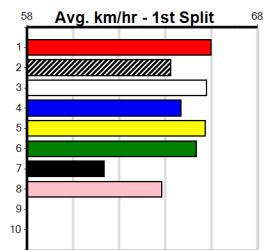

SPORTSBET HT3

Distance: 390m, Race Type: Mixed 6/7 Heat, Total Prizemoney: $2,925
1st: $1,950, 2nd: $600, 3rd: $300, 4th: $75

ANGRY CHIEF (6) was a brilliant 22.58 Geelong winner and he has the speed to cross and lead throughout again. ASTON EMBER (1) was never headed last time and she is drawn to be prominent throughout. JUMBUK JOZEF (2) has claims.

Watchdog Tips: 6 1 2 3 Bet: Win 6

Table with columns: Form Box, Wgt, Dist, Track, Date, Time, BON, Margin, 1st/2nd (Time), PIR, Checked, Comment, W/R, Split 1, S/P, Grade

ASTON EMBER [7] Never headed last time, well drawn, danger again $3.60
BK Bitch Feb-23 Sire: GOOD ODDS HARADA Dam: ASTON MOET Trainer: Mark McClelland (Lovely Banks)
Winning Distances: < 300m (0) 300 - 399m (1) 400 - 499m (0) 500 - 599m (0) 600 - 699m (0) > 700m (0)
Winning Weights: 26.9(1)
2nd (8) 27.1 400 GEL R1 09-Dec-24 23.01 22.41 2.75L RINGWALD (22.82) M/11 8.49 $11.40 M
6th (6) 27.0 400 GEL R1 20-Dec-24 23.79 22.43 14.00 LEVIATHAN (22.82) Q/65 8.77 $8.40 M
1st (6) 26.9 390 WBL R3 26-Dec-24 22.36 21.98 5.00L BUCK RODGERS (22.70) Q/11 8.73 $2.90 M
Box History table and statistics.

JUMBUK JOZEF [7] Good turn of foot, getting stronger, major player $7.50
BK Dog Mar-23 Sire: BERNARDO Dam: CRIMSON VIXEN Trainer: Ben Joske (Yinnar South)
Winning Distances: < 300m (0) 300 - 399m (1) 400 - 499m (0) 500 - 599m (0) 600 - 699m (0) > 700m (0)
Winning Weights: 34.6(1)
2nd (4) 35.5 390 BAL R4 21-Nov-24 22.60 21.93 3.00L MR. FRANKIE LEE (22.39) M/22 8.58 $5.00 M
2nd (4) 35.1 435 SLE R2 27-Nov-24 25.28 24.44 2.00L MARTIAN (25.15) M/542 5.51 $1.70 M
2nd (4) 35.4 400 WGL R2 03-Dec-24 23.03 22.49 8.00L IGNITE (22.49) M/22 8.35 $2.80 M
5th (8) 35.0 400 WGL R1 06-Dec-24 23.56 22.44 8.50L PRECINCT (22.98) M/22 8.34 $6.60 M
3rd (4) 35.2 390 BAL R3 13-Dec-24 22.49 22.19 2.25L FEROCIOUS CANARY (22.34) Q/14 8.38 $3.50 M
1st (7) 34.6 390 BAL R1 18-Dec-24 22.19 22.07 4.00L CANYA KELSEY (22.46) M/11 8.42 $4.50 M
6th (6) 34.6 435 SLE R2 22-Dec-24 25.09 24.14 11.00 GOLDEN TOP (24.39) M/356 5.35 $4.40 7
3rd (2) 34.7 410 HOR R2 27-Dec-24 23.92 23.28 1.75L TIME FOR TEA (23.81) Q/22 10.42 $3.10 7
Box History table and statistics.

TRUTH TELLER [7] Toughest test but has pace to burn, keep safe $4.80
WBK Dog Oct-22 Sire: HOOKED ON SCOTCH Dam: DORAN'S ASH Trainer: Kathleen Boyle (Lethbridge)
Winning Distances: < 300m (0) 300 - 399m (1) 400 - 499m (0) 500 - 599m (0) 600 - 699m (0) > 700m (0)
Winning Weights: 33.3(1)
1st (1) 33.3 390 BAL R9 13-Dec-24 22.31 22.19 6.50L DAD'S PLUM SAUCE (22.75) Q/11 SW 8.29 $2.30 M
3rd (8) 33.3 390 BAL R3 18-Dec-24 22.52 22.07 6.50L SNOWBALL ONE (22.07) S/33 8.41 $9.10 X67
2nd (3) 33.3 400 GEL R10 27-Dec-24 22.88 22.48 2.25L LEVIATHAN (22.73) M/11 8.42 $5.50 X67
Box History table and statistics.