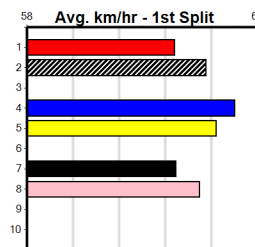

TWO MORE RACES TO GO

Distance: 450m, Race Type: Mixed 4/5, Total Prizemoney: $3,360
1st: $2,250, 2nd: $690, 3rd: $345, 4th: $75

REAPER (1) is a genuine star on the rise and he is drawn to make every post a winner. HUMIDITY (4) has been sparingly raced of late but he is a rocket when on song and the small field should suit. ASTON GAGA (7) has the motor.

Watchdog Tips: 1 4 7 2 **Bet:** Win 1

Form Box	Wgt	Dist	Track	Date	Time	BON	Margin	1st/2nd (Time)	PIR	Checked	Comment	WR	Split 1	S/P	Grade					
1	REAPER [5] 1.90 Sire: BERNARDO Dam: DOUBLE SUPREME Owner(s): Buddys (SYN), S Thompson, T Lynch, M Hovey, C Mcrae Trainer: Jason Thompson (Pearcedale) ENG GEL 2025-01-03 Winning Distances: < 300m (0) 300 - 399m (0) 400 - 499m (4) 500 - 599m (1) 600 - 699m (0) > 700m (0) Winning Weights: 35.7(1) 36.0(2) 36.1(1) 36.5(1) 3rd (4) 35.7 450 BAL R9 06-Nov-24 25.53 25.30 3.5L HIGHLY ABRASIVE (25.30) M/444 . . . . 6.71 $2.30 X67H 2nd (5) 35.7 450 BAL R4 13-Nov-24 25.70 25.03 2.75L HIGHLY ABRASIVE (25.51) Q/233 . . . . 6.69 $2.60 X67F 4th (5) 36.0 460 WGL R7 19-Nov-24 26.29 25.67 7.50L SMOKIN' BILLY (25.78) M/444 . . . . 6.88 $1.50 X67 1st (3) 36.0 460 WGL R9 26-Nov-24 25.92 25.79 3.00L PARUMBA DAWN (26.12) M/221 . . . . 6.69 $1.90 X67 1st (6) 36.1 450 SHP R7 02-Dec-24 25.03 25.03 5.00L BARRETOS (25.37) Q/111 . . . . 6.59 $3.00 5 3rd (2) 36.3 515 SAN R7 12-Dec-24 29.72 29.22 2.75L POWER PAWS (29.54) M/5444 . . SW . 5.21 $2.60 5 1st (3) 36.5 515 SAN R10 19-Dec-24 29.54 29.48 1.5L RASHID (29.64) Q/2111 . . . . 5.10 $3.40 5 2nd (6) 36.5 460 GEL R5 27-Dec-24 26.00 25.77 3.5L GIACOMO (25.77) M/743 . . . . 6.74 $2.90 5H Last 3 wins NOT included above 1st (5) 36.0 450 SHP R1 21-Oct-24 25.42 25.01 1.00L BIG DUKE (25.48) M/222 . . SW . 6.70 $2.60 MH 1st (5) 35.7 460 GEL R2 02-Nov-24 25.67 25.53 9.50L QUEST FOR ANGEL (26.31) Q/111 . . . . 6.61 $1.50 X67																			
	2	GOLIATH [5] 12.00 Sire: BLACK MAGIC OPAL Dam: FEIKUAI DONNA Owner(s): Pedal to the Metal (SYN), S Buccilli, B Buccilli, P Natoli, L Coco Trainer: Peter Frost (Heathcote) Winning Distances: < 300m (0) 300 - 399m (0) 400 - 499m (2) 500 - 599m (3) 600 - 699m (0) > 700m (0) Winning Weights: 34.7(1) 35.1(1) 35.5(1) 35.7(1) 35.8(1) 4th (2) 34.5 450 SHP R10 21-Oct-24 25.80 25.01 11.00 GREYSYND SAMMY (25.03) M/366 . . . . 6.89 $5.30 X67 1st (3) 34.7 450 SHP R9 01-Nov-24 25.21 25.11 3.00L WILLOW SKYE (25.42) Q/222 . . . . 6.61 $3.50 X67 2nd (1) 34.8 500 BEN R5 15-Nov-24 28.41 28.01 6.00L MICHIGAN GIRL (28.01) M/544 . . . . 6.61 $1.80 RW 1st (7) 35.1 500 BEN R7 22-Nov-24 28.38 28.19 2.50L OUT THE WINDOW (28.55) M/421 . . SW . 6.75 $1.70 X67 6th (1) 35.6 500 BEN R6 29-Nov-24 28.84 28.05 3.00L OVER ACHIEVER (28.64) M/375 . . . . 6.62 $2.40 5H 1st (6) 35.5 525 MEP R7 04-Dec-24 30.40 29.74 1.75L MAGIC DARK STAR (30.50) S/8764 . . . . 5.33 $6.50 5 F (7) 35.6 500 BEN R6 13-Dec-24 0.00 27.93 . SPRING COIN (28.05) M/888 . . VO . 8.28 $11.40 X45 1st (1) 35.8 450 SHP R6 23-Dec-24 25.49 25.26 3.00L OPRAH BALE (25.68) M/651 . . SW . 6.63 $4.40 5 Last 3 wins NOT included above 1st (1) 35.7 525 MEP R1 24-Apr-24 30.19 29.79 5.50L DUPLICITOUS (30.55) Q/1111 . . . . 5.15 $1.60 M																		
		3	*** VACANT BOX *** Sire: Dam: Owner(s): Trainer: Winning Distances: < 300m (0) 300 - 399m (0) 400 - 499m (0) 500 - 599m (0) 600 - 699m (0) > 700m (0) Winning Weights: Box History																	
			4	HUMIDITY [4] 4.00 Sire: BARCIA BALE Dam: PYROCUMULUS Owner(s): BURN LIKE US (SYN), A Terry, N Rooney Trainer: Ashlee Terry (Lara) Winning Distances: < 300m (0) 300 - 399m (4) 400 - 499m (5) 500 - 599m (1) 600 - 699m (0) > 700m (0) Winning Weights: 34.9(1) 35.6(1) 35.8(1) 36.2(1) 36.5(1) 36.7(1) 36.8(2) 36.9(1) 37.0(1) 1st (7) 36.8 450 BAL R8 19-Jun-24 25.12 25.12 4.25L BORACAY STORM (25.42) Q/111 . . . . 6.55 $2.40 X45 3rd (7) 36.8 450 BAL R8 26-Jun-24 25.33 25.03 4.50L VINCENT BALE (25.03) M/233 . . . . 6.67 $2.40 X45 2nd (5) 36.7 350 HVL R8 07-Jul-24 19.27 19.16 1.75L WILD ALICE (19.16) M/4 . . . . 6.63 $1.50 FFA 6th (2) 36.6 450 WBL R8 11-Jul-24 25.85 25.45 6.00L PACKHAM PRINCE (25.45) M/446 . . . . 6.71 $1.40 X45 6th (5) 37.1 300 HVL R10 28-Jul-24 17.25 16.72 7.50L ROCK THE WOK (16.72) M/7 . . . . 4.05 $2.40 X45 5th (7) 36.5 350 HVL R8 04-Aug-24 19.57 18.94 5.50L ZIPPING GRYLIS (19.19) M/3 . . . . 6.58 $2.50 SH 8th (6) 37.6 450 WBL R8 26-Sep-24 25.82 25.40 2.50L MR. KIA ORA (25.66) M/778 . . . . 6.87 $1.80 5 4th (8) 36.4 450 WBL R6 28-Dec-24 25.61 25.17 4.00L GOT A PULSE (25.34) S/755 . . . . 6.85 $2.20 5 Last 3 wins NOT included above 1st (2) 36.5 515 SAN R6 21-Mar-24 29.50 29.27 1.5L ZIPPING HOPKINS (29.60) Q/1111 . . SW . 5.04 $5.10 SSF 1st (3) 36.8 350 HVL R5 19-May-24 19.43 19.28 0.50L FIRE HOSE (19.46) S/8 . . . . 6.72 $1.40 5H 1st (8) 36.9 350 HVL R6 26-May-24 18.89 18.89 6.00L SAILPLANE (19.29) M/1 . . SW . 6.41 $1.50 5F