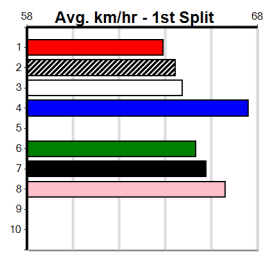

**Ballarat**  
**14 (E2)**  
**10:48PM**

**BALLARAT RACE 14**

Distance: 390m, Race Type: Grade 5, Total Prizemoney: \$2,925  
1st: \$1,950, 2nd: \$600, 3rd: \$300, 4th: \$75

ASPERITAS (8) has returned to her brilliant best and she will be carving out time on the arm. I'M WHAT'S NEXT (1) has the good draw and he will be in the firing line from the outset. ZOOM BOOM (2) is showing some promise.