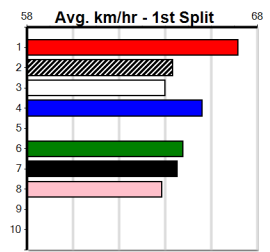

SOUTHERN SHEETMETAL

Distance: 450m, Race Type: Grade 5, Total Prizemoney: $2,925
1st: $1,950, 2nd: $600, 3rd: $300, 4th: $75

REIKO SLATER (3) sizzled in a trial here recently and he is expected to fire fresh. PEACOCK (4) is a prolific winner and he is still racing with great confidence, while SPRINGER'S BOY (1) is a nice prospect and he can settle on the speed.

Watchdog Tips: 3 4 1 6 Bet: Box Trifecta 1,3,4,6 ($10 for 41.67%)

SPRINGER'S BOY [5] Shows promise, settles on the pace, big threat $3.00
Owner(s): LECCHINO SYND (SYN), N Lecchino, S Lecchino, N Lecchino
Trainer: Nick Lecchino (Lethbridge)
Box History table and Prizemoney details.

DIFFERENT HERE [5] Improving type but this is harder, next time $10.00
Owner(s): M Marshall
Trainer: Matthew Marshall (Darley)
Box History table and Prizemoney details.

REIKO SLATER [5] Resuming, sizzled in a trial here, should fire $4.80
Owner(s): Reiko (SYN), A Fry, J Fry
Trainer: Ashleigh Fry (Haddon)
Box History table and Prizemoney details.

PEACOCK [5] Veteran chaser, still flying, danger if steps $3.40
Owner(s): EBAYER PLUM (SYN), D Plumridge, M Ebeyer, T Sando, R Stock, A Stock
Trainer: David Plumridge (Scoresby)
Box History table and Prizemoney details.

*** VACANT BOX ***
Owner(s):
Trainer:
Box History

1

2

3

4

5