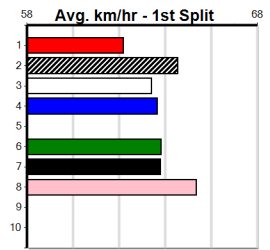

BALLARAT GREYS BINGO EVERY SUNDAY

Distance: 450m, Race Type: Grade 5, Total Prizemoney: $2,925
1st: $1,950, 2nd: $600, 3rd: $300, 4th: $75

DASHING JEFF (3) has been racing well around Geelong of late and he looks very well graded in this event. SIR VALENTINO (7) is better than his form indicates and he likes to stay wide in his races. TOP SPEED GEAR (8) is racing with confidence.

Watchdog Tips: 3 7 8 1 Bet: Box Quinella 3,7,8 ($10 for 333.33%)

Table with columns: Form Box, Wgt, Dist, Track, Date, Time, BON, Margin, 1st/2nd (Time), PIR, Checked, Comment, W/R, Split 1, S/P, Grade

NORBIT [5] Strong type, draw helps, must keep safe $8.00
BK Dog Oct-22 Sire: FERNANDO BALE Dam: RASPUTIA
Owner(s): WESTERN WIZARD (SYN), H Demoor, C Hudson
Trainer: Raymond Gatt (Bannockburn)

Box History table for NORBIT [5] showing performance across different box positions.

EAGLES FLY ALONE [5] Returned to form at Sale, can run a drum $4.00
BD Dog Sep-21 Sire: TOMMY SHELBY Dam: FOR THE ALLIANCE
Owner(s): A Lie
Trainer: Brett Mackie (Tooradin)

Box History table for EAGLES FLY ALONE [5] showing performance across different box positions.

DASHING JEFF [5] Racing well, nice turn of foot, looks his race $3.40
BK Dog Jun-21 Sire: GET IT GIZMO Dam: ZIPPING LYRIC
Owner(s): T Pipczak
Trainer: Targ Pipczak (Melton South)

Box History table for DASHING JEFF [5] showing performance across different box positions.

ARANDT ABOUT [5] Front runner, will have to work too hard $16.00
BK Dog Jun-21 Sire: BERNARDO Dam: ME BROS BAD
Owner(s): M Zammit
Trainer: Max Zammit (Exford)

Box History table for ARANDT ABOUT [5] showing performance across different box positions.

*** VACANT BOX ***
Owner(s):
Trainer:
Winning Distances: < 300m (0) 300 - 399m (0) 400 - 499m (0) 500 - 599m (0) 600 - 699m (0) > 700m (0)
Winning Weights: