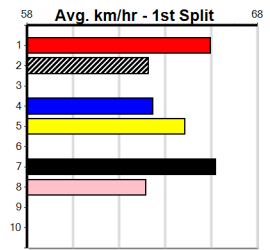

GRV DISTANCE RACING

Distance: 660m, Race Type: Special Event, Total Prizemoney: $4,445
1st: $2,990, 2nd: $920, 3rd: $460, 4th: $75

LETHAL SNIPER (8) is a nice prospect and he should get a nice cart across early on. RAYA STAR (7) had little luck in the G1 Sale Cup final and she can make amends this time around.
PIGWIDGEON (1) is drawn to get all the breaks.

Watchdog Tips: 8 7 1 5 **Bet:** Win 8

1

PIGWIDGEON [5] **$12.00**
Better than form, has the good draw, threat
BEBD Bitch Feb-21 Sire: FERNANDO BALE Dam: POLIJUICE POTION
Owner(s): BAG OF LOLLYS (SYN), L Cockerell, I Cockerell, M Dopper Trainer: Ian Cockerell (Buckley)
Winning Distances: < 300m (0) 300 - 399m (0) 400 - 499m (4) 500 - 599m (2) 600 - 699m (0) > 700m (0)
Winning Weights: 26.8(1) 26.9(1) 27.2(1) 27.3(2) 27.6(1)

4th	3rd	3rd	4th	5th	6th	7th	8th
4th (4) 26.7 460 GEL R7 08-Nov-24 26.23 25.65 0.75L CAPTAIN ALICE (26.19) S/784 . . . . . 6.93 $41.50 5	3rd (4) 26.6 715 SAN R10 15-Nov-24 42.14 41.84 4.50L PASTER MARK (41.84) M/6333 . . . . . 6.28 $62.00 X45	3rd (1) 26.4 715 SAN R3 23-Nov-24 42.23 41.55 7.00L FLYING ENVY (41.76) S/6563 . . . . . 6.31 $15.90 SH	4th (8) 26.9 715 SAN R6 30-Nov-24 42.13 41.67 2.50L WILD CASH (41.96) S/4444 . . . . . 6.33 $27.10 GL	2nd (2) 27.0 595 SAN R9 05-Dec-24 34.34 34.33 0.10L MAHOGANY (34.33) M/3322 . . . . . 9.34 $14.90 X45	3rd (7) 27.1 595 SAN R4 12-Dec-24 34.66 34.27 3.25L INTREPID BALE (34.44) M/3333 . . . . . 9.42 $24.10 X34	5th (5) 27.1 595 SAN R8 19-Dec-24 34.72 34.41 4.50L PAW LOU LOU (34.41) M/4445 . . . . . 9.39 $9.70 X45	7th (7) 27.3 460 GEL R6 27-Dec-24 26.24 25.77 6.50L FOR PETE'S SAKE (25.80) S/774 . . . . . 6.85 $28.80 5H

Last 3 wins NOT included above

1st (2) 27.2 460 GEL R9 02-Jun-23 26.28 25.82 0.75L GLADIATOR HULK (26.32) M/333 . . . . . 6.95 $3.00 5	1st (7) 26.9 595 SAN R4 20-Jun-24 34.53 34.05 0.50L SHANLYN SCOUT (34.56) S/7442 . . . . . 9.51 $12.00 5	1st (4) 26.8 515 SAP R9 26-Aug-24 29.61 29.43 1.5L I'M A MUSTANG (29.70) S/7444 . . . SW . . . 5.25 $41.80 5

Box History

Bx	1st	2nd	3rd	4th	5th	6th	7th	8th
1	1	2	2	4	1	1	1	1
2	3	2	1	2				
3		1		2	2	1		
4	1	2	2	4	1	2		1
5		2	2	1	1			
6		1	1	2	1	1		1
7	1	1	2	3	1	2		
8	1		1	2	1			

Prize Best Starts Trk/Dts APM $44018.75 FSTD 68-6-9-10 0-0-0-0 12574