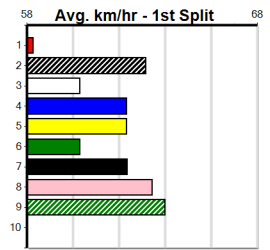

Distance: 390m, Race Type: Maiden, Total Prizemoney: $2,535
1st: $1,680, 2nd: $520, 3rd: $260, 4th: $75

JUMBUK GERHARD (8) has been placed in four of seven to date and he has the speed to cross and lead throughout. ASTON BETTY (2) is a well bred type and she hails from a strong kennel. HIDEAWAY CLYDE (1) is drawn to get all the breaks on debut.

Watchdog Tips: **8** **2** **1** **6** **Bet:** Win 8

Form Box	Wgt	Dist	Track	Date	Time	BON	Margin	1st/2nd (Time)	PIR	Checked	Comment	W/R	Split 1	S/P	Grade	
1	HIDEAWAY CLYDE [M] Dam line has produced some handy types, threat $9.00															
	BE	Dog	Dec-22	Sire: MY REDEEMER		Dam: NEW SAMSATION		Trainer: Patrick Newell (Wallan)								
	Owner(s): Wallan Magpies (SYN), P Newell, D Harrington, P Newell, D Fowler, M Soudek, W Noonan, S New															
	Winning Distances: < 300m (0) 300 - 399m (0) 400 - 499m (0) 500 - 599m (0) 600 - 699m (0) > 700m (0)															
	Winning Weights:															
	5th (1)	30.9	390	BAL	R2	01-Jan-25	22.99	21.97	7.00L	ARKSTORM (22.50)	S/77			8.85	$13.50	M
	Last 3 wins NOT included above															
	Box History															
	Bx	1st	2nd	3rd	4th	5th	6th	7th	8th							
	1					1										
2																
3																
4																
5																
6																
7																
8																
Prize															$0	
Best															22.99(1)-1/1/25	
Starts															1-0-0-0	
Trk/Dts															1-0-0-0	
APM															0	
2	ASTON BETTY [M] Well bred, in good hands, main danger $5.00															
	BK	Bitch	Nov-22	Sire: WHISKEY RIOT		Dam: ASTON DINNIGAN		Trainer: Benjamin Magri (Avalon)								
	Owner(s): R Borda															
	Winning Distances: < 300m (0) 300 - 399m (0) 400 - 499m (0) 500 - 599m (0) 600 - 699m (0) > 700m (0)															
	Winning Weights:															
	2nd (2)	28.5	390	BAL	R2	01-Jan-25	22.59	21.97	1.5L	ARKSTORM (22.50)	M/11			8.45	$5.60	M
	Last 3 wins NOT included above															
	Box History															
	Bx	1st	2nd	3rd	4th	5th	6th	7th	8th							
	1															
2		1														
3																
4																
5																
6																
7																
8																
Prize															$0	
Best															22.59(2)-1/1/25	
Starts															1-0-1-0	
Trk/Dts															1-0-1-0	
APM															0	
3	HIT THE BUTTON [M] Litter mate to the red, watch betting moves $7.50															
	BD	Dog	Dec-22	Sire: MY REDEEMER		Dam: NEW SAMSATION		Trainer: Patrick Newell (Wallan)								
	Owner(s): Wallan Magpies (SYN), P Newell, D Harrington, P Newell, D Fowler, M Soudek, W Noonan, S New															
	Winning Distances: < 300m (0) 300 - 399m (0) 400 - 499m (0) 500 - 599m (0) 600 - 699m (0) > 700m (0)															
	Winning Weights:															
	6th (3)	30.8	390	BAL	R2	01-Jan-25	23.07	21.97	8.50L	ARKSTORM (22.50)	M/55			8.68	$23.10	M
	Last 3 wins NOT included above															
	Box History															
	Bx	1st	2nd	3rd	4th	5th	6th	7th	8th							
	1															
2																
3																
4						1										
5																
6																
7																
8																
Prize															$0	
Best															23.07(3)-1/1/25	
Starts															1-0-0-0	
Trk/Dts															1-0-0-0	
APM															0	
4	ASTON TEMPEST [M] Steady on debut, needs more time, tough ask $12.00															
	BK	Bitch	Feb-23	Sire: GOOD ODDS HARADA		Dam: ASTON MOET		Trainer: Mark McClelland (Lovely Banks)								
	Owner(s): R Borda															
	Winning Distances: < 300m (0) 300 - 399m (0) 400 - 499m (0) 500 - 599m (0) 600 - 699m (0) > 700m (0)