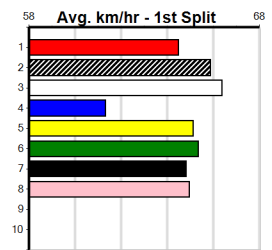

SPORTSBET HT2

Distance: 390m, Race Type: Mixed 6/7 Heat, Total Prizemoney: $2,925
1st: $1,950, 2nd: $600, 3rd: $300, 4th: $75

ASTON HANSON (5) led for a long way here two runs back and he can go one better tonight. KING OF KINDRED (6) was never headed in his debut win at Warrnambool and he will get a nice cart across. BONA VISTA (1) is more than capable.

Watchdog Tips: **5** **6** **1** **3** **Bet:** **Win 5**

Form Box	Wgt	Dist	Track	Date	Time	BON	Margin	1st/2nd (Time)	PIR	Checked	Comment	WR	Split 1	S/P	Grade
1	BONA VISTA (NSW)[6] Consistent to date, well drawn, can threaten $4.60														
BK	Dog	Nov-22 Sire: FERNANDO BALE Dam: CHAMPION MODEL Trainer: Matthew Marshall (Darley)													
Owner(s): G Ebenezer															
Winning Distances: < 300m (0) 300 - 399m (1) 400 - 499m (1) 500 - 599m (0) 600 - 699m (0) > 700m (0)															
Winning Weights: 33.6(1) 34.6(1)															
2nd (8)	34.0	390	SHP	R2	12-Oct-24	22.20	21.99	0.75L SACHIN (22.16)	M/22	.	.	.	8.53	$4.70	7
2nd (6)	33.9	425	BEN	R3	19-Oct-24	24.22	24.08	2.00L SODA PHOENIX (24.08)	Q/222	.	.	.	6.62	$3.70	7
2nd (2)	34.2	400	GEL	R9	02-Nov-24	22.93	22.24	5.50L JUST BELIEVE (22.55)	M/52	.	.	.	8.68	$5.40	X67
2nd (7)	33.9	400	GEL	R10	08-Nov-24	23.01	22.39	3.5L NEW LINE (22.77)	M/22	.	.	.	8.56	$4.20	X67
1st (4)	33.6	460	GEL	R3	15-Nov-24	26.15	25.85	2.50L JUMBUK JOHNNY (26.32)	Q/111	.	SW	.	6.62	$4.40	X67
5th (4)	33.7	525	MEP	R4	27-Nov-24	30.39	30.02	3.25L UPSET SUNSET (30.18)	M/3255	.	.	.	5.16	$12.60	X67H
6th (3)	33.8	525	MEP	R10	04-Dec-24	30.92	29.74	5.00L IVORY NARWHAL (30.57)	M/6355	.	.	.	5.31	$3.00	6G
2nd (1)	34.8	410	HOR	R3	27-Dec-24	23.64	23.28	1.00L LEONESSA (23.58)	M/32	.	.	.	10.42	$4.20	6G
Last 3 wins NOT included above															
1st (2)	34.6	390	BAL	R1	07-Oct-24	22.82	22.52	0.75L GUSTO (22.86)	M/11	.	SW	.	8.63	$1.80	T3-M
Prize Best Starts Trk/Dts APM $6730.00 22.57(8)-31/7/24 13-2-7-0 4-1-2-0 4864															

2	FOUR PIES SAINT [6] In form but needs to lead clearly, too risky $9.00														
BK	Dog	Nov-22 Sire: ASTON RUPEE Dam: SILKY RIOT Trainer: Mathew Tabb (Lara)													
Owner(s): Lost All (SYN), D Fenech, J Cassar, A Ciangura, B Azzopardi															
Winning Distances: < 300m (0) 300 - 399m (2) 400 - 499m (0) 500 - 599m (0) 600 - 699m (0) > 700m (0)															
Winning Weights: 33.8(1) 33.9(1)															
2nd (2)	33.2	390	BAL	R1	24-Jul-24	22.57	22.18	2.25L CUSTARD ART (22.42)	M/22	.	.	.	8.61	$5.60	M
2nd (1)	33.3	390	BAL	R4	31-Jul-24	22.53	22.17	2.50L PAW QUARK (22.36)	Q/11	.	.	.	8.41	$2.00	MH
T (8)	33.5	390	BAL	R9	07-Aug-24	0.00	22.08	. PAW REX (22.18)	S/88	.	V14	.	9.34	$8.60	MF
7th (7)	33.8	390	BAL	R1	04-Sep-24	23.31	21.89	14.00 ZERO MONSTER (22.33)	M/24	.	.	.	8.61	$3.50	M
1st (7)	33.9	390	WBL	R2	25-Nov-24	22.32	22.27	9.00L NEIGHBOURS ALARM (22.92)	Q/11	.	SW	.	8.47	$1.80	M
4th (2)	33.8	390	WBL	R3	04-Dec-24	22.69	22.03	9.00L PAW LIE (22.08)	Q/12	.	.	.	8.48	$3.20	7
1st (5)	33.8	390	SHP	R2	21-Dec-24	22.25	22.17	1.25L HUSKY SARA LEE (22.33)	Q/11	.	.	.	8.23	$3.00	7
5th (7)	33.8	390	WBL	R11	26-Dec-24	22.74	21.98	3.00L MR. FRANKIE LEE (22.54)	M/22	.	.	.	8.81	$1.60	6G
Last 3 wins NOT included above															
Prize Best Starts Trk/Dts APM $3115.00 22.53(1)-31/7/24 9-2-2-0 4-0-2-0 2291