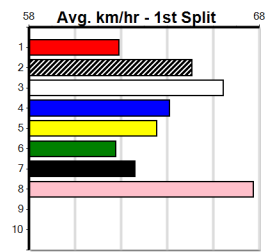

SPORTSBET HT1

Distance: 390m, Race Type: Mixed 6/7 Heat, Total Prizemoney: $2,925
1st: $1,950, 2nd: $600, 3rd: $300, 4th: $75

NO BAD DEED (1) has a good record here to date and he looks very well graded. GOLD HARADA (2) has been impressive in his past two and he can follow the red through early on. SUNNY BOY (8) is showing plenty of promise

Watchdog Tips: 1 2 8 7 Bet: Win 1

NO BAD DEED [6] Impressive to date, can hold the lead, go close $2.20
Owner(s): PAYDHOFF (SYN), W Saathoff, S Payne
Sire: FERAL FRANKY Dam: NO GOOD DEED
Trainer: Wendy Saathoff (Toolern Vale)

GOLD HARADA (NSW)[6] Last two runs have been super, main danger $6.00
Owner(s): PAW A COLD ONE (SYN), G Fullerton, N Fullerton, K Fullerton, D Fullerton, C Parish, J Rice, J Th
Sire: GOOD ODDS HARADA Dam: ZIPPING CIA
Trainer: Darryl Fullerton (Long Gully)

CANYA WILDFIRE (NSW)[6] Every chance last time, will need it easier $10.00
Owner(s): Lalli Cremona (SYN), F Cremona, N Lalli
Sire: GOOD ODDS HARADA Dam: ZIPPING SPRING
Trainer: Grant Fullerton (Long Gully)

BIG REVEAL [7] Hit or miss early, may get crowded, tested $12.00
Owner(s): G Ebenezer
Sire: BEAST UNLEASHED Dam: VEGAS TICKET
Trainer: Matthew Marshall (Darley)

RELEASED [6] Tough draw but has early speed, place hope $7.50
Owner(s): G Collins
Sire: BEAST UNLEASHED Dam: SIN RAP SPEEDY
Trainer: Margery Quick (Haddon)