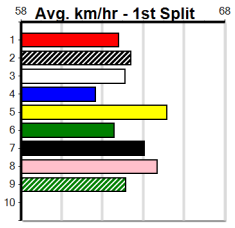

HARD STYLE RICO AT STUD

Distance: 515m, Race Type: Grade 5, Total Prizemoney: $8,785
1st: $5,900, 2nd: $1,820, 3rd: $915, 4th: $150

4

8:07PM

(VIC time)

PAW BERRY (3) has been placed in two of three here and she will find this easier than her most recent racing. SHE'S WIRED (2) was a handy 29.82 winner here recently and she should be in the firing line throughout. LYNDL SAID NO (5) has claims

Watchdog Tips:

3

2

5

6

Bet:

Win 3