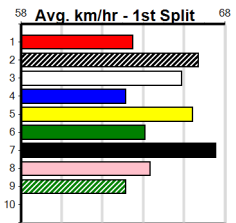

RSN GREY AREAS - WEDNESDAY & FRID

Distance: 515m, Race Type: Grade 5, Total Prizemoney: $8,785
1st: $5,900, 2nd: $1,820, 3rd: $915, 4th: $150

DYNAMITE DOUG (2) can push up the track but he should have enough pace to hold his position through the bend. MAGNUM RIOT (8) can come out running and he will keep the pressure on from the outset. RUXTON FLAME (3) has claims

Watchdog Tips:

2

8

3

5

Bet:

Box Quinella 2,3,8 ($10 for 333.33%)

Main table containing race details for 10 races. Each row includes race number, name, date, trainer, horses, times, and odds. Includes 'Winnings Boxes' for each race.