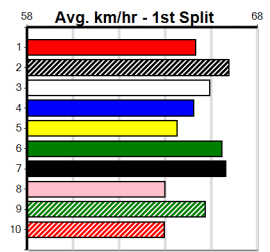

PHOTO MAN AT STUD

Distance: 595m, Race Type: Mixed 4/5, Total Prizemoney: $10,375
1st: $7,000, 2nd: $2,150, 3rd: $1,075, 4th: $150

SHAKE IT OFF (6) owns a sizzling 34.08 PB here and she should have enough pace to cross and lead. UTRILLO BALE (2) was far from disgraced here last week and she will find this a tad easier. PAW UCOLTA (3) has claims

Watchdog Tips: 6 2 3 7 Bet: Win 6

ASTON FIGARO [5] Solidly placed in his past two, well drawn, place $9.00
Owner(s): R Borda
Winning Distances: < 300m (0) 300 - 399m (3) 400 - 499m (4) 500 - 599m (5) 600 - 699m (0) > 700m (0)
Box History table and Prize Best Starts Trk/Dts APM

UTRILLO BALE (NSW)[5] Far from disgraced here last week, main danger $3.60
Owner(s): B Wheeler
Winning Distances: < 300m (0) 300 - 399m (0) 400 - 499m (2) 500 - 599m (8) 600 - 699m (0) > 700m (0)
Box History table and Prize Best Starts Trk/Dts APM

PAW UCOLTA (NSW)[5] Solidly placed two runs back, can threaten $7.50
Owner(s): B Wheeler
Winning Distances: < 300m (0) 300 - 399m (0) 400 - 499m (0) 500 - 599m (3) 600 - 699m (0) > 700m (0)
Box History table and Prize Best Starts Trk/Dts APM

MAHOGANY [4] Capable but may get crowded early, risky $10.00
Owner(s): N De la roche
Winning Distances: < 300m (0) 300 - 399m (0) 400 - 499m (5) 500 - 599m (4) 600 - 699m (2) > 700m (0)
Box History table and Prize Best Starts Trk/Dts APM

XENI BALE (NSW)[5] Rises in distance, draw is a worry, next time $12.00
Owner(s): C Keith
Winning Distances: < 300m (0) 300 - 399m (1) 400 - 499m (3) 500 - 599m (2) 600 - 699m (0) > 700m (0)
Box History table and Prize Best Starts Trk/Dts APM