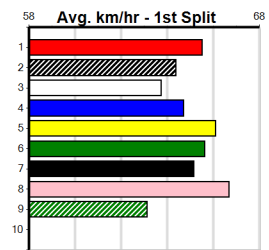

RIDE FOR LUCY

Distance: 515m, Race Type: Grade 5, Total Prizemoney: $8,785
1st: $5,900, 2nd: $1,820, 3rd: $915, 4th: $150

SHREWD STICKER (8) can run the hands off the clock when in the clear and he should be able to cross early on. ZYGMON BALE (2) has been brilliant in his past two and he'll be prominent from the outset. PAW VINCE (3) is a powerful type and can threaten

Watchdog Tips: 8 2 3 7 Bet: Win 8

DEWANA SCOTCH [5] Resuming, may need the run, place best $12.00
BK Dog Nov-20 Sire: FERNANDO BALE Dam: DEWANA DIMIE
Owner(s): DOZUS TWO (SYN), B Dewan, M Dewan
Trainer: Matthew Dewan (Carrum Downs)

ZYGMON BALE (NSW)[5] Brilliant in his past two, big danger if steps $2.80
BEED Dog Dec-21 Sire: FERAL FRANKY Dam: ZELZER ALLEN
Owner(s): B Wheeler
Trainer: Robert Camilleri (Lara)

PAW VINCE (NSW)[5] Impressive Meadows winner, strong late, threat $7.50
BK Dog Sep-22 Sire: FERNANDO BALE Dam: HELMA BALE
Owner(s): B Wheeler
Trainer: Samantha Grenfell (Anakie)

PAW HARRY (NSW)[5] Tough draw but has good muster, place best $5.00
DKBD Dog Dec-22 Sire: BERNARDO Dam: HADARAH BALE
Owner(s): B Wheeler
Trainer: Mark Delbridge (Balliang)

NO RESTRICTIONS [5] Capable but may get crowded early on, risky $10.00
FW Dog Jul-22 Sire: BEAST UNLEASHED Dam: ADORABLE LADY
Owner(s): A Wiseman
Trainer: David Geall (Lara)

1

2

3

4

5