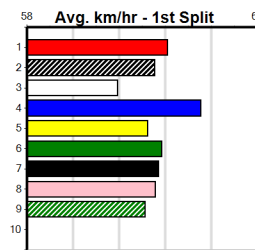

Distance: 515m, Race Type: Grade 5, Total Prizemoney: $8,785
1st: $5,900, 2nd: $1,820, 3rd: $915, 4th: $150

PAW ALEXIS (8) owns a smart 29.61 PB here and she should get a nice cart across early on.
DAINTREE ASTER (7) led for a long way at Sale and she will give a great sight once again. CABAO LAPIS (4) will be strong in the run home

Watchdog Tips: **8** **7** **4** **6** **Bet:** Win 8

1 **SIR NATHAN [5]** **Never too far away here, can run a drum** **$8.00**
BD Dog Feb-21 Sire: MY REDEEMER Dam: LITTLE SAMARA Trainer: Eddie Lieshout (Drouin West)
Owner(s): E Lieshout
Winning Distances: < 300m (0) 300 - 399m (0) 400 - 499m (4) 500 - 599m (3) 600 - 699m (0) > 700m (0)
Winning Weights: 33.5(1) 34.1(1) 34.6(1) 34.7(1) 35.0(2) 35.8(1)
4th (5) 35.8 515 SAP R9 09-Sep-24 30.28 29.69 7.50L MY SLICK RICK (29.78) M/3554 . . . . 5.25 $4.30 T3-5H
2nd (4) 35.4 515 SAP R12 16-Sep-24 30.06 29.52 1.75L OH LANA (29.94) M/1322 . . . . 5.08 $11.90 5
3rd (1) 35.8 515 SAP R9 23-Sep-24 30.00 29.16 5.50L HIS SPECIAL (29.63) M/2223 . . . . 5.23 $7.60 5NP
2nd (1) 35.5 460 WGL R8 25-Oct-24 26.14 25.73 6.00L CHAMPAGNE CUDDLE M/222 . . . . 7.88 $17.10 X45
3rd (3) 35.5 515 SAP R7 02-Nov-24 30.09 29.56 7.50L ITHACAN GODDESS (29.60) S/6333 . . . . 5.23 $23.00 5
3rd (1) 36.0 510 SLE R8 10-Nov-24 29.23 28.65 8.50L SUNNYSIDE JO (28.65) M/344 . . . . 9.29 $12.50 5
7th (4) 36.0 510 SLE R6 17-Nov-24 29.44 28.68 8.00L SMOOTH COLLINDA (28.88) S/377 . . . . 9.45 $38.70 X45
1st (6) 35.8 510 SLE R6 18-Dec-24 29.10 29.05 0.05L AKINA LAD (29.10) M/222 . . . . 9.17 $6.50 T3-5
Last 3 wins NOT included above
1st (4) 35.0 515 SAP R9 14-Jan-24 30.23 29.37 0.75L KNIGHT CUDDLE (30.27) M/2322 . . . . 5.21 $3.80 RW
1st (5) 34.1 460 WGL R7 30-Apr-24 26.05 25.78 2.00L BOOT A DREAM (26.18) M/444 . . . . 6.64 $8.60 5
1st (3) 35.0 515 SAP R6 04-Aug-24 30.24 29.55 0.50L JEREMY SPOKE (30.27) S/5323 . . . SW . 5.35 $5.10 T3-5H
Box History
Bx 1st 2nd 3rd 4th 5th 6th 7th 8th
1 1 4 3 1
2 2 2 3 3
3 1 3 2 1 2 1 1
4 1 1 2 2 1 1 1
5 2 2 2 1 1 1
6 1 2 4 2 1 2
7 1 3 2 1 1 2
8 2 3 2 2 3 1 1
Prize Best $29190.00
Starts 29.81(8)-24/6/24
Trk/Dts 83-7-16-20
APM 37-2-8-11 5739