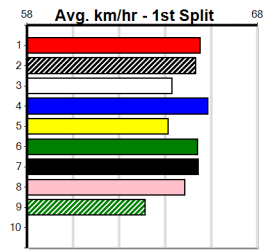

PAW FREDRICK (3) was a tad unlucky here last week and he should find this a little easier.
SUNSET WISP (2) is a promising type and she can pounce on the early lead. PAW ULTRA (8) won't be too far away late.

Watchdog Tips: 3 2 8 1 Bet: Win 3

OKAY BOOMER [5] Never headed two runs back, must be respected $8.00
Owner(s): D Graham
Winning Distances: < 300m (0) 300 - 399m (1) 400 - 499m (2) 500 - 599m (12) 600 - 699m (1) > 700m (0)
Box History table and Prize Best Starts table included.

SUNSET WISP (NSW)[5] Nice prospect, can lead them up, danger $4.60
Owner(s): DAILLY GREYHOUND FARMS (SYN), G Dailly, T Dailly
Winning Distances: < 300m (0) 300 - 399m (0) 400 - 499m (2) 500 - 599m (1) 600 - 699m (0) > 700m (0)
Box History table and Prize Best Starts table included.

PAW FREDRICK (NSW)[5] Unlucky here last week, can atone, yes $3.20
Owner(s): B Wheeler
Winning Distances: < 300m (0) 300 - 399m (0) 400 - 499m (2) 500 - 599m (3) 600 - 699m (0) > 700m (0)
Box History table and Prize Best Starts table included.

NIKITA BALE (NSW)[5] *** SCRATCHED *** $10.00
Owner(s): T Kennedy-harris
Winning Distances: < 300m (0) 300 - 399m (3) 400 - 499m (8) 500 - 599m (3) 600 - 699m (0) > 700m (0)
Box History table and Prize Best Starts table included.

FEAT OF STRENGTH [5] Form and confidence has tapered off, risky $16.00
Owner(s): G Farrugia
Winning Distances: < 300m (0) 300 - 399m (0) 400 - 499m (1) 500 - 599m (2) 600 - 699m (0) > 700m (0)
Box History table and Prize Best Starts table included.