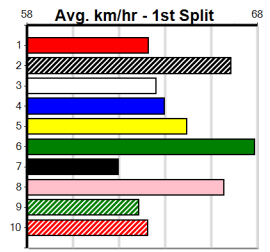

Watchdog Tips: 5 4 2 6 Bet: Win 5

VODKA AND ICE [6] Can lead but is suspect late, next time \$12.00
WBK Dog Jan-23 Sire: FERNANDO BALE Dam: ZIPPING KELLY
Trainer: Graeme Jose (Catani)
Winning Distances: < 300m (0) 300 - 399m (0) 400 - 499m (2) 500 - 599m (0) 600 - 699m (0) > 700m (0)
Box History table and Prize Best Starts Trk/Dts APM