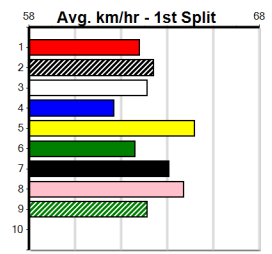

HARD STYLE RICO AT STUD

4

8:07PM

(VIC time)

Distance: 515m, Race Type: Grade 5, Total Prizemoney: $8,785
1st: $5,900, 2nd: $1,820, 3rd: $915, 4th: $150

PAW BERRY (3) has been placed in two of three here and she will find this easier than her most recent racing. SHE'S WIRED (2) was a handy 29.82 winner here recently and she should be in the firing line throughout. LYN DL SAID NO (5) has claims

Watchdog Tips: **3** **2** **5** **6** **Bet:** **Win 3**

1

TINKER CRYSTAL [5] **Hit or miss early, steady record here, place** **$7.50**

BK Bitch Jan-21 Sire: ASTON KIMETTO Dam: SLEW LEFT Trainer: Jennifer Burns (Balliang)

Owner(s): Burns Racing (SYN), C Burns, J Burns

Winning Distances: < 300m (0) 300 - 399m (1) 400 - 499m (7) 500 - 599m (4) 600 - 699m (0) > 700m (0)

Winning Weights: 27.4(1) 27.6(1) 27.8(1) 28.0(1) 28.2(1) 28.3(1) 28.5(2) 28.7(1) 28.8(1) 28.9(1) 29.5(1)

3rd	4th	5th	6th	7th	8th	9th	10th	11th	12th	13th	14th	15th	16th	17th	18th	19th	20th	21st	22nd	23rd	24th	25th	26th	27th	28th	29th	30th	
1	29.5	410	HOR	R12	09-Nov-24	23.96	22.98	9.00L	FOXY ROXY (23.35)	M/74	.	.	.	11.17	$1.50	T3-5												
5th	29.6	410	HOR	R12	12-Nov-24	23.73	22.95	5.50L	PERFECT TONIGHT (23.36)	M/54	.	.	.	10.84	$3.70	5NP												
6th	29.5	460	GEL	R6	19-Nov-24	27.34	25.83	16.00	HIGHLY ALERT (26.25)	M/766	.	.	SW	6.86	$32.40	5												
2nd	29.0	400	GEL	R5	26-Nov-24	22.90	22.58	0.75L	SPICY PIPER (22.85)	M/33	.	.	.	8.67	$10.20	X45												
1st	28.9	460	GEL	R6	30-Nov-24	26.10	25.87	2.25L	VELOX BALE (26.25)	Q/222	.	.	SW	6.69	$3.90	5												
5th	29.0	460	GEL	R7	06-Dec-24	26.31	25.76	8.00L	WHY I'M BROKE (25.76)	M/466	.	.	.	6.83	$48.60	5												
1st	29.5	450	SHP	R6	21-Dec-24	25.56	25.56	1.25L	CORNHILL PRINCE (25.64)	Q/333	.	.	.	6.74	$26.20	5												
4th	29.1	515	SAN	R4	26-Dec-24	30.15	28.94	3.5L	GIN CHASER (29.92)	M/4666	.	.	.	5.22	$33.80	5												

Last 3 wins NOT included above

1st	28.5	400	GEL	R12	22-Mar-24	22.72	22.53	1.5L	HADOUKEN (22.82)	M/23	.	.	.	8.55	$23.30	5												
1st	28.0	410	HOR	R11	19-Apr-24	23.44	23.40	2.25L	MAKE IT THUNDER (23.58)	M/53	.	.	.	10.47	$3.00	T3-5												
1st	27.6	525	MEA	R11	25-May-24	30.17	29.89	2.75L	SCOTT ME (30.35)	Q/1111	.	.	.	5.15	$3.30	5												

Box History

Bx	1st	2nd	3rd	4th	5th	6th	7th	8th
1	4	2	4	1				
2	4	1	3	1	2	4	2	
3	1	1	2	1	2			
4								
5								
6	2		3	1	3	4	2	1
7		2	2	1	2	1	3	1
8	1		3	2	4	1	1	3

Prize Best Starts Trk/Dts APM $40032.50 30.00(8)-25/7/24 101-12-7-18 11-0-1-2 6648