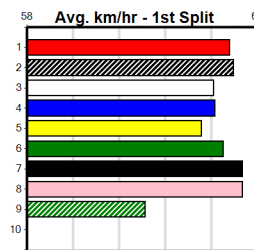

TOONGABBIE LODGE

Distance: 515m, Race Type: Grade 5, Total Prizemoney: $8,785
1st: $5,900, 2nd: $1,820, 3rd: $915, 4th: $150

PAW OSWALD (1) powered to the line in his top 30.09 Meadows win and he is drawn to get every chance again. SILKY SAUCE (2) is better than his form indicates and he can lead them a merry dance. FERNANDO PHIL (4) is a class act

Watchdog Tips: 1 2 4 3 Bet: Win 1

Race 1: PAW OSWALD (NSW)[5] Powerful type, has the good draw, go close $2.50
Owner(s): B Wheeler
Sire: FERAL FRANKY Dam: DYNA WINTER
Trainer: Mark Delbridge (Balliang)

Race 2: SILKY SAUCE [5] Better than form, can ping the lids, danger $10.00
Owner(s): Twice as quick (SYN), D Johnston, D Johnston
Sire: SENNACHIE Dam: SHANLYN GEORGIE
Trainer: Lisa Delbridge (Balliang)

Race 3: MAIA [5] Hit or miss early, has the engine, keep safe $9.00
Owner(s): J Cornell
Sire: SHIMA SHINE Dam: DASHA
Trainer: Karen Pitt (Pearcedale)

Race 4: FERNANDO PHIL [5] Class act, can come out running, threat $4.20
Owner(s): R Magri
Sire: FERNANDO BALE Dam: ZOOM OUT
Trainer: Michelle Mallia (Avalon)

Race 5: INTREPID BALE (NSW)[5] Can unwind a strong finish, include in exotics $10.00
Owner(s): B Wheeler
Sire: JS FLAMIN ACE Dam: FAITHY BALE
Trainer: Samantha Grenfell (Anakie)