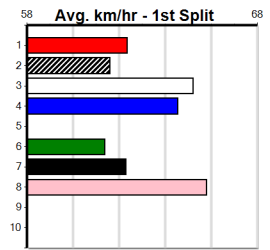

1

7:04PM

(VIC time)

Distance: 515m, Race Type: Grade 7, Total Prizemoney: $8,785
1st: $5,900, 2nd: $1,820, 3rd: $915, 4th: $150

SHIMA STAN (3) is a serious up and comer and he will be much better for the run here last time out.
STORMY NEO (2) has turned in some handy performances of late and he will be strong in the run home. VALENZUELA (8) is another nice prospect

Watchdog Tips: 3 2 8 4 Bet: Win 3

Table header with columns: Form Box, Wgt, Dist, Track, Date, Time, BON, Margin, 1st/2nd (Time), PIR, Checked, Comment, W/R, Split 1, S/P, Grade

MOMENT [7] Rises in class, one paced, needs it easier $26.00
BK Bitch Feb-23 Sire: PINDARI EXPRESS Dam: AMBITIOUS
Owner(s): J AND J (SYN), M Barber, P Jones
Trainer: Maria Barber (Hoddles Creek)
Winning Distances: < 300m (0) 300 - 399m (0) 400 - 499m (0) 500 - 599m (1) 600 - 699m (0) > 700m (0)
Winning Weights: 27.9(1)
3rd (8) 27.4 395 MBR R2 26-Aug-24 22.95 22.21 1.75L FINNISS SUNSET (22.82) 5.28 $3.70 M
2nd (5) 27.4 525 BHL R2 01-Sep-24 31.90 30.62 2.00L STOPPED (31.75) . $1.70 M
1st (1) 27.9 531 GAW R1 06-Sep-24 32.13 31.24 11.00 IT'S AIDAN (32.89) 0 SAMP 3.41 $1.30 M
4th (4) 27.4 515 SAN R6 05-Dec-24 30.08 28.98 8.50L ROSA MARIE (29.49) S/6444 . 5.23 $53.00 SH
8th (2) 27.0 515 SAN R2 12-Dec-24 30.55 29.22 14.00 PAW ULTRA (29.59) M/7788 . V5 . 5.27 $33.20 X67
F (8) 26.8 525 MEP R9 18-Dec-24 0.00 29.94 . RIVERSDALE MICK (30.52) M/4 . V5 . 5.42 $21.50 X67
Last 3 wins NOT included above
Box History: Bx 1st 2nd 3rd 4th 5th 6th 7th 8th
1 1
2
3
4
5
6
7
8
Prize Best $1750.00
Starts 30.08(4)-5/12/24
Trk/Dts 6-1-1-1
APM 2-0-0-0 1082

STORMY NEO [7] Solidly placed in his past three, clear danger $4.80
BK Dog Mar-23 Sire: ASTON DEE BEE Dam: CLEO'S NEO
Owner(s): R Neocleous
Trainer: Robert Neocleous (Hazelwood No
Winning Distances: < 300m (0) 300 - 399m (0) 400 - 499m (1) 500 - 599m (0) 600 - 699m (0) > 700m (0)
Winning Weights: 33.6(1)
5th (2) 33.7 460 WGL R7 01-Nov-24 26.57 25.71 8.00L BANDIT BARBIE (26.03) M/566 . . . 6.81 $13.60 X67
3rd (4) 33.3 435 SLE R9 10-Nov-24 24.82 24.30 2.75L DR. BELL (24.63) S/833 . . . 5.56 $3.60 X67H
6th (4) 33.6 435 SLE R1 17-Nov-24 25.45 24.27 14.00 TALK THAT TALK (24.50) M/866 . . . 5.42 $9.60 X67
2nd (8) 33.6 510 SLE R7 01-Dec-24 28.89 28.48 2.25L RHYTHMIC ENERGY (28.74) M/432 . . . 9.20 $13.30 RWH
5th (8) 33.7 515 SAN R2 05-Dec-24 30.08 28.98 7.00L RHYTHMIC ENERGY (29.59) S/3455 . . . 5.20 $19.00 RWF
3rd (1) 33.5 515 SAN R1 12-Dec-24 30.05 29.22 4.25L DOONGALLA SHANE (29.75) Q/2222 . . . 5.18 $4.60 7
3rd (2) 33.5 435 SLE R2 20-Dec-24 24.75 24.11 3.75L FLYING DOORMAT (24.50) M/644 . . . 5.35 $3.60 X67
3rd (2) 33.6 435 SLE R4 26-Dec-24 24.43 23.93 4.25L DR. REESE (24.15) M/444 . . . 5.43 $4.20 X67
Last 3 wins NOT included above
1st (6) 33.6 435 SLE R1 06-Oct-24 24.78 24.16 4.25L CORINTHIAN (25.07) M/731 . . . 5.50 $2.40 M
Box History: Bx 1st 2nd 3rd 4th 5th 6th 7th 8th
1
2 3 1
3
4 1 1
5
6 1
7
8 1
Prize Best $4445.00
Starts 30.05(1)-12/12/24
Trk/Dts 11-1-1-5
APM 2-0-0-1 3609