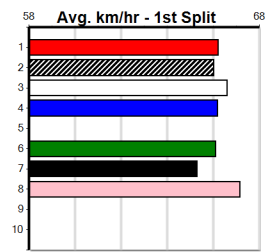

SANDOWN VET CLINIC

Distance: 515m, Race Type: Free For All, Total Prizemoney: $9,055
1st: $6,100, 2nd: $1,870, 3rd: $935, 4th: $150

REALITY BEST (6) obliterated the clock here last week and she will take a power of beating once again. ALPHA ZULU (7) is still more than capable and he can follow the six across early on. HERE COMES MILLI (8) has a great record here.

Watchdog Tips: 6 7 8 3 Bet: Win 6

WHATEVER TESS [4] Needs to lead, too much pressure out wide $12.00
BK Bitch Feb-22 Sire: MY REDEEMER Dam: WHATEVER I WANT
Trainer: Adam Hellenen (Blind Bight)
Winning Distances: < 300m (0) 300 - 399m (0) 400 - 499m (1) 500 - 599m (5) 600 - 699m (0) > 700m (0)
Winning Weights: 25.4(1) 25.7(1) 26.0(2) 26.3(1) 26.4(1)
Box History table and Prize Best Starts table included.

VOICE OF THUNDER [4] Steady record here, rises in class, tested $21.00
WBK Dog Jun-21 Sire: FERNANDO BALE Dam: CLASSY BLAZE
Trainer: Graeme Jose (Catani)
Winning Distances: < 300m (0) 300 - 399m (1) 400 - 499m (2) 500 - 599m (4) 600 - 699m (4) > 700m (0)
Winning Weights: 31.1(1) 31.2(1) 31.4(1) 31.5(1) 31.6(1) 31.9(1) 32.0(1) 32.3(2) 32.6(1) 32.7(1)
Box History table and Prize Best Starts table included.

WHITE CREST [4] In form but this is harder, place preferred $8.00
WBD Dog Nov-21 Sire: ORSON ALLEN Dam: SUMMER SKYE
Trainer: Ronald Mccullagh (Lara)
Winning Distances: < 300m (0) 300 - 399m (1) 400 - 499m (10) 500 - 599m (7) 600 - 699m (0) > 700m (0)
Winning Weights: 31.9(1) 32.5(1) 32.6(2) 32.7(2) 32.8(1) 32.9(2) 33.0(1) 33.1(4) 33.3(2) 33.5(1) 33.8(1)
Box History table and Prize Best Starts table included.

ERZA SCARLET [4] Runs into a couple of rockets, place preferred $16.00
RF Bitch May-22 Sire: FERAL FRANKY Dam: WILL IT RAIN
Trainer: Brett Mackie (Tooradin)
Winning Distances: < 300m (0) 300 - 399m (0) 400 - 499m (3) 500 - 599m (5) 600 - 699m (0) > 700m (0)
Winning Weights: 26.8(1) 27.0(3) 27.2(1) 27.5(1) 28.0(2)
Box History table and Prize Best Starts table included.

*** VACANT BOX ***
Owner(s):
Winning Distances: < 300m (0) 300 - 399m (0) 400 - 499m (0) 500 - 599m (0) 600 - 699m (0) > 700m (0)
Winning Weights:
Sire: Dam:
Trainer:
Box History

1

2

3

4

5