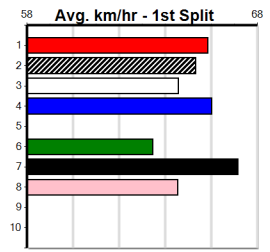

GREYHOUNDS ENTERTAINMENT

Distance: 515m, Race Type: Grade 6, Total Prizemoney: $8,785
1st: $5,900, 2nd: $1,820, 3rd: $915, 4th: $150

SHIMA BLUSH (4) has been simply brilliant in his past two and he can assume control soon after box rise. APPENZELL (2) has won two of his past three and he just needs a little luck early on. ASCEND ECSTATIC (6) continues to improve

Watchdog Tips: **4** **2** **6** **7** **Bet:** Box Quinella 2,4,6 ($10 for 333.33%)

1

BLINKED [6] **Improving type but this is harder, next time** **$16.00**
RF Bitch Sep-22 Sire: ASTON RUPEE Dam: DISTINCT Trainer: Max Cameron (Cranbourne)
Owner(s): Dayas Star (SYN), G Ithier, C Ithier
Winning Distances: < 300m (0) 300 - 399m (0) 400 - 499m (1) 500 - 599m (1) 600 - 699m (0) > 700m (0)
Winning Weights: 27.6(1) 27.9(1)

Box	1st	2nd	3rd	4th	5th	6th	7th	8th
1	1		1					
2								
3								
4	1	1	1			1		
5						1		
6								
7							1	
8								

Prize Best $4875.00
Starts 30.10(4)-9/12/24
Trk/Dts 8-2-1-2
APM 3-1-0-1 4539

2

APPENZELL [6] **Still learning but has the motor, danger if steps** **$3.20**
F Dog Dec-22 Sire: ASTON RUPEE Dam: MARGIE IRENE Trainer: Brendan Pursell (Lara)
Owner(s): A Mcvicker
Winning Distances: < 300m (0) 300 - 399m (0) 400 - 499m (0) 500 - 599m (2) 600 - 699m (0) > 700m (0)
Winning Weights: 33.5(1) 33.9(1)

Box	1st	2nd	3rd	4th	5th	6th	7th	8th
1								
2								
3						1		
4	1	1						
5								
6								
7	1							
8			1					

Prize Best $9185.00
Starts 29.68(4)-26/12/24
Trk/Dts 5-2-1-1
APM 1-1-0-0 8508

3

NOSEY BLUEY [6] **Steady winner last time, will need it easier** **$21.00**
BE Dog Mar-23 Sire: BERNARDO Dam: DOUBLE SUPREME Trainer: Justin Bowman (Kilmany)
Owner(s): W Lynch
Winning Distances: < 300m (0) 300 - 399m (0) 400 - 499m (0) 500 - 599m (2) 600 - 699m (0) > 700m (0)
Winning Weights: 33.6(1) 33.7(1)

Box	1st	2nd	3rd	4th	5th	6th	7th	8th
1			1					
2		1						
3						1		
4		1						
5								
6	1							
7		1	1					
8	1	1						

Prize Best $10085.00
Starts 29.85(4)-18/11/24
Trk/Dts 9-2-4-2
APM 5-1-2-1 9576

4

SHIMA BLUSH [6] **Simply brilliant in his past two, hard to hold out** **$2.80**
RF Dog Apr-23 Sire: FERNANDO BALE Dam: SHIMA GLOW Trainer: Thomas Dailly (Anakie)
Owner(s): G Dailly
Winning Distances: < 300m (0) 300 - 399m (0) 400 - 499m (0) 500 - 599m (2) 600 - 699m (0) > 700m (0)
Winning Weights: 33.3(1) 33.4(1)

Box	1st	2nd	3rd	4th	5th	6th	7th	8th
1								
2	1							
3								
4								
5								
6								
7		1						
8	1							

Prize Best $13390.00
Starts 29.90(8)-19/12/24
Trk/Dts 3-2-1-0
APM 1-1-0-0 12390

5

*** VACANT BOX ***
Sire: Dam: Trainer:
Owner(s):
Winning Distances: < 300m (0) 300 - 399m (0) 400 - 499m (0) 500 - 599m (0) 600 - 699m (0) > 700m (0)
Winning Weights:

Box History