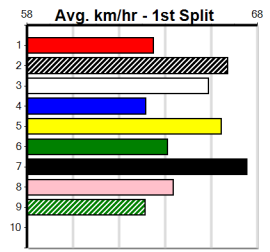

RSN GREY AREAS - WEDNESDAY & FRIDAY

Distance: 515m, Race Type: Grade 5, Total Prizemoney: $8,785
1st: $5,900, 2nd: $1,820, 3rd: $915, 4th: $150

DYNAMITE DOUG (2) can push up the track but he should have enough pace to hold his position through the bend. MAGNUM RIOT (8) can come out running and he will keep the pressure on from the outset. RUXTON FLAME (3) has claims

Watchdog Tips: 2 8 3 5 Bet: Box Quinella 2,3,8 ($10 for 333.33%)

Race 1: EMPTY YOUR MIND [5] $10.00. Dog: May-22. Sire: FERAL FRANKY, Dam: WILL IT RAIN. Trainer: Brett Mackie (Tooradin). Includes winning distances, weights, and a box history table.

Race 2: DYNAMITE DOUG [5] $3.40. Dog: Nov-22. Sire: ASTON RUPEE, Dam: SILKY RIOT. Trainer: Paul Galea (Melton West). Includes winning distances, weights, and a box history table.

Race 3: RUXTON FLAME [5] $7.50. Dog: Jul-22. Sire: FERNANDO BALE, Dam: SILKEN. Trainer: Jeffrey Britton (Anakie). Includes winning distances, weights, and a box history table.

Race 4: EXTINCT [5] $8.00. Dog: Sep-22. Sire: ASTON RUPEE, Dam: DISTINCT. Trainer: John Delaroché (Cranbourne Nort). Includes winning distances, weights, and a box history table.

Race 5: PAW FABIAN (NSW)[5] $6.00. Dog: Jan-23. Sire: CHRISTO BALE, Dam: DYNA UNI. Trainer: Correy Grenfell (Anakie). Includes winning distances, weights, and a box history table.