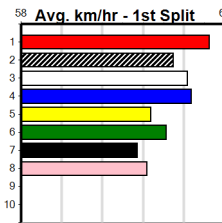

MERV JENNINGS SIGNS

Distance: 400m, Race Type: Grade 6, Total Prizemoney: $2,925

1st: $1,950, 2nd: $600, 3rd: $300, 4th: $75

KARUNA (6) has been ultra consistent to date and she should have enough pace to cross and lead. ASTON TAMSYN (5) owns a slick 22.59 PB here and she just needs a little room early on. SUMO SMASH (2) is showing promise.

Watchdog Tips: 6 5 2 1 Bet: Box Trifecta 1,2,5,6 ($10 for 41.67%)

Table with columns: Form, Box, Weight, Dist, Track, Date, Time, BON, Margin, 1st/2nd (Time), PIR, Checked, Comment, W/R, Split 1, S/P, Grade

1 BROWSER [6] Rarely wins but never far away, place value. SMART ZERO $10.00. Includes race details, trainer Martyn Empson, and winning boxes table.

2 SUMO SMASH [6] Impressive at Warragul, threat if steps on terms. CHUN LI $4.60. Includes race details, trainer Jason Sharp, and winning boxes table.

3 TIPSY TURTLE [6] Improving type but this is harder, place best. CHUN LI $8.00. Includes race details, trainer Dylan Sharp, and winning boxes table.

4 PAW LILIBET (NSW)[6] Front runner, too much pace in this event. DYNA GARNER $9.00. Includes race details, trainer Mark Delbridge, and winning boxes table.

5 ASTON TAMSYN [6] Explodes soon after box rise, danger with luck. ASTON MIRAGE $3.60. Includes race details, trainer David Geall, and winning boxes table.

6 KARUNA [6] Impressive type, gets a cart across, go close. SILKY RIOT $3.40. Includes race details, trainer Paul Galea, and winning boxes table.

7 TINKER BRUCE [6] Runs into a couple of handy types, tested. DYNA BOBBI $12.00. Includes race details, trainer Jennifer Burns, and winning boxes table.

8 PURPLE SAPPHIRE [6] *** SCRATCHED *** ABSOLUTE RUBY $99.00. Includes race details, trainer Kathleen Boyle, and winning boxes table.

9 *** NO RESERVE ***. Includes winning boxes table.

10 *** NO RESERVE ***. Includes winning boxes table.