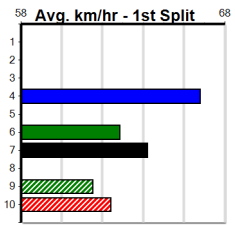

THE BECKLEY CENTRE GEELONG

Distance: 400m, Race Type: Maiden, Total Prizemoney: $2,535
1st: $1,680, 2nd: $520, 3rd: $260, 4th: $75

1
7:02PM
(VIC time)

COOLABAH STATION (4) was far from disgraced when placed here on debut and he can go one better tonight. BUDDY REIKO (2) is a well bred type and he would have been educated around this circuit. PATRIOT NIAMH (3) has claims

Watchdog Tips: **4** **2** **3** **1** **Bet:** **Win 4**

Form	Box	Weight	Dist	Track	Date	Time	BON	Margin	1st/2nd (Time)	PIR	Checked	Comment	W/R	Split 1	S/P	Grade	
1	VOLTS [M]											<i>Well bred, would have trialled here, keep safe</i>					
BK	D				Oct-22							VOLTAGE SPIKE					$9.00
Trainer: Tracey Deglaitis (Moolap) Owner(s): T Deglaitis																	
<table border="1"> <thead> <tr> <th colspan="8">Winning Boxes</th> </tr> <tr> <th>1</th><th>2</th><th>3</th><th>4</th><th>5</th><th>6</th><th>7</th><th>8</th> </tr> </thead> <tbody> <tr> <td>Prize</td><td></td><td></td><td></td><td></td><td></td><td></td><td></td> </tr> <tr> <td>Best</td><td></td><td></td><td></td><td></td><td></td><td></td><td></td> </tr> <tr> <td>Starts</td><td></td><td></td><td></td><td></td><td></td><td></td><td></td> </tr> <tr> <td>Trk/Dst</td><td></td><td></td><td></td><td></td><td></td><td></td><td></td> </tr> <tr> <td>APM</td><td></td><td></td><td></td><td></td><td></td><td></td><td></td> </tr> </tbody> </table>																	
2	BUDDY REIKO [M]											<i>Dam line has produced some classy types</i>					
BK	D				Apr-23							REIKO MARTINI					$7.50
Trainer: Benjamin Magri (Avalon) Owner(s): J Fry																	
<table border="1"> <thead> <tr> <th colspan="8">Winning Boxes</th> </tr> <tr> <th>1</th><th>2</th><th>3</th><th>4</th><th>5</th><th>6</th><th>7</th><th>8</th> </tr> </thead> <tbody> <tr> <td>Prize</td><td></td><td></td><td></td><td></td><td></td><td></td><td></td> </tr> <tr> <td>Best</td><td></td><td></td><td></td><td></td><td></td><td></td><td></td> </tr> <tr> <td>Starts</td><td></td><td></td><td></td><td></td><td></td><td></td><td></td> </tr> <tr> <td>Trk/Dst</td><td></td><td></td><td></td><td></td><td></td><td></td><td></td> </tr> <tr> <td>APM</td><td></td><td></td><td></td><td></td><td></td><td></td><td></td> </tr> </tbody> </table>																	
3	PATRIOT NIAMH [M]											<i>Well bred, in a strong kennel, can threaten</i>					
BK	B				Feb-23							PATRIOT EARHART					$10.00
Trainer: Thomas Dailly (Anakie) Owner(s): DAILLY GREYHOUND FARMS (SYN), G Dailly, T Dailly																	
<table border="1"> <thead> <tr> <th colspan="8">Winning Boxes</th> </tr> <tr> <th>1</th><th>2</th><th>3</th><th>4</th><th>5</th><th>6</th><th>7</th><th>8</th> </tr> </thead> <tbody> <tr> <td>Prize</td><td></td><td></td><td></td><td></td><td></td><td></td><td></td> </tr> <tr> <td>Best</td><td></td><td></td><td></td><td></td><td></td><td></td><td></td> </tr> <tr> <td>Starts</td><td></td><td></td><td></td><td></td><td></td><td></td><td></td> </tr> <tr> <td>Trk/Dst</td><td></td><td></td><td></td><td></td><td></td><td></td><td></td> </tr> <tr> <td>APM</td><td></td><td></td><td></td><td></td><td></td><td></td><td></td> </tr> </tbody> </table>																	
4	COOLABAH STATION [M]											<i>Impressive on debut, can pounce on the arm, yes</i>					
BK	D				Apr-23							LEGENDARY LASS					$2.40
Trainer: Anthony Azzopardi (Rowsley) Owner(s): K Osborne																	
<table border="1"> <thead> <tr> <th colspan="8">Winning Boxes</th> </tr> <tr> <th>1</th><th>2</th><th>3</th><th>4</th><th>5</th><th>6</th><th>7</th><th>8</th> </tr> </thead> <tbody> <tr> <td>Prize</td><td></td><td></td><td></td><td></td><td></td><td></td><td></td> </tr> <tr> <td>Best</td><td></td><td></td><td></td><td></td><td></td><td></td><td></td> </tr> <tr> <td>Starts</td><td></td><td></td><td></td><td></td><td></td><td></td><td></td> </tr> <tr> <td>Trk/Dst</td><td></td><td></td><td></td><td></td><td></td><td></td><td></td> </tr> <tr> <td>APM</td><td></td><td></td><td></td><td></td><td></td><td></td><td></td> </tr> </tbody> </table>																	
5	REIKO TEDESCO [M]											<i>Litter mate to the two, watch the betting</i>					
BK	D				Apr-23							REIKO MARTINI					$8.00
Trainer: Michelle Mallia (Avalon) Owner(s): J Fry																	
<table border="1"> <thead> <tr> <th colspan="8">Winning Boxes</th> </tr> <tr> <th>1</th><th>2</th><th>3</th><th>4</th><th>5</th><th>6</th><th>7</th><th>8</th> </tr> </thead> <tbody> <tr> <td>Prize</td><td></td><td></td><td></td><td></td><td></td><td></td><td></td> </tr> <tr> <td>Best</td><td></td><td></td><td></td><td></td><td></td><td></td><td></td> </tr> <tr> <td>Starts</td><td></td><td></td><td></td><td></td><td></td><td></td><td></td> </tr> <tr> <td>Trk/Dst</td><td></td><td></td><td></td><td></td><td></td><td></td><td></td> </tr> <tr> <td>APM</td><td></td><td></td><td></td><td></td><td></td><td></td><td></td> </tr> </tbody> </table>																	
6	RIVIA UMIKO [M]											<i>Failed to fire on debut, needs more time</i>					
F	B				Mar-23							RIVIA BALE					$21.00
Trainer: Thomas Dailly (Anakie) Owner(s): DAILLY GREYHOUND FARMS (SYN), G Dailly, T Dailly