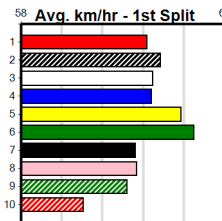

SPORTSBET SET A DEPOSIT LIMIT

Distance: 400m, Race Type: Grade 5, Total Prizemoney: $2,925 1st: $1,950, 2nd: $600, 3rd: $300, 4th: $75

JUST BELIEVE (6) was a smart 22.68 winner here recently and she can atone for her luckless runs since. NIMBOSTRATUS (5) was impressive at Horsham two runs back and he can settle on the speed. PAW VERNON (1) has solid claims

Watchdog Tips: 6 5 1 3 Bet: Win 6

Main table containing race details for 9 races, including horse names, trainers, odds, and winning boxes.