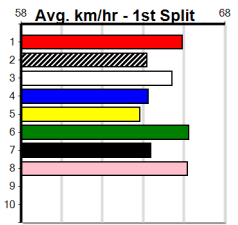

PARKER PUMPS

Distance: 460m, Race Type: Mixed 4/5, Total Prizemoney: $3,360
1st: $2,250, 2nd: $690, 3rd: $345, 4th: $75

NIMBLE BENNY (7) has a good record here and a clean getaway can see him atone for some luckless runs of late. PAW LAUREN (2) beat a good one at Bendigo and she will be in the firing line throughout. PAW XANDER (1) is better than his form reads

Watchdog Tips: 7 2 1 3 Bet: Win 7

Main race results table containing 10 race entries. Each entry includes horse name, trainer, jockey, race details, odds, and winning boxes. Races include PAW XANDER (NSW)[5], PAW LAUREN (NSW)[4], WHY I'M BROKE [4], PAW ROXY (NSW)[5], ON SONG ICE [4], CANYA JIVE (NSW)[5], NIMBLE BENNY [4], YAMGATA BALE (NSW)[5], and two 'NO RESERVE' races.