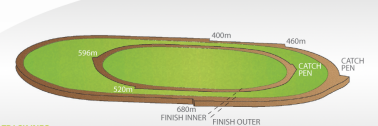

This race program is proudly sponsored by:

Geelong

Friday, 03 January, 2025
First Race: 7:02PM (VIC time)

Bets of the Day:

- Win - MISS RELENTLESS (R5B4)
- Win - FOR PETE'S SAKE (R6B1)
- Win - MYRNIONG STORM (R9B8)
- Win - PAW REX (R11B1)

Suggested Quaddie:

- 1st Leg: 4   2nd Leg: 1
- 3rd Leg: 3,4,5   4th Leg: 1,2,7
- Cost: $50 for 555.56%

Download Now

Mobile Form Guide

Average Winning Time:

Distance	Grade	Avg. Time
400m	Mixed 4/5	22.61
400m	Mixed 6/7	22.75
400m	Grade 5	22.77
400m	Grade 6	22.82
400m	Maiden	22.91
460m	Mixed 4/5	25.78
460m	Grade 5 Final	25.85
460m	Mixed 6/7	25.99
460m	Grade 5	26.01

Track Record:

Distance	Time	Greyhound	Date Set
400m	21.995	UNLEASH COLLINDA	27-May-23
460m	25.106	BLACK MAGIC OPAL	18-Oct-13
520m	29.518	FERNANDO EXPRESS	27-Jul-18
596m	33.968	XYLIA ALLEN	15-Feb-13
680m	38.687	COLLINDA LADY	15-Apr-22

Geelong

TRACK INFO