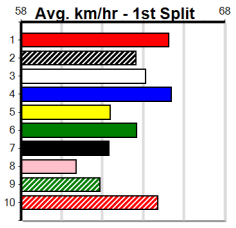

Geelong

TTS ELECTRICS

Distance: 460m, Race Type: Mixed 6/7, Total Prizemoney: $2,925
1st: $1,950, 2nd: $600, 3rd: $300, 4th: $75

5

8:20PM

(VIC time)

MISS RELENTLESS (4) was enormous when resuming from a spell last time and she will take a power of beating again. ASTON BOURKE (1) is showing some promise and he is drawn to be prominent throughout. BRONZE (5) can run a cheeky race

Watchdog Tips: 4 1 5 7 Bet: Win 4

Table with 10 rows corresponding to horses 1-10. Each row includes: Horse Name, Date, Trainer, Sire/Dam, Running Style, Time, Odds, Margin, 1st/2nd Time, PIR, Checked, Comment, W/R, Split, S/P, Grade, and a Winning Boxes table.