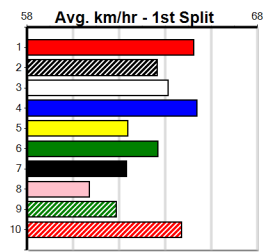

TTS ELECTRICS

Distance: 460m, Race Type: Mixed 6/7, Total Prizemoney: $2,925
1st: $1,950, 2nd: $600, 3rd: $300, 4th: $75

MISS RELENTLESS (4) was enormous when resuming from a spell last time and she will take a power of beating again. ASTON BOURKE (1) is showing some promise and he is drawn to be prominent throughout. BRONZE (5) can run a cheeky race

Watchdog Tips: 4 1 5 7 **Bet:** Win 4

1 **ASTON BOURKE [6]** **Showing promise, has the good draw, threat** **$6.00**
BK Dog Jan-23 Sire: ASTON KIMETTO Dam: ASTON LAVINIA Trainer: Benjamin Magri (Avalon)
Owner(s): R Borda
Winning Distances: < 300m (0) 300 - 399m (1) 400 - 499m (1) 500 - 599m (0) 600 - 699m (0) > 700m (0)
Winning Weights: 30.1(2)
1st (7) 30.1 390 BAL R1 30-Oct-24 22.34 21.83 2.50L LAMP POST (22.51) M/11 6.44 $4.50 M
1st (1) 30.1 450 BAL R11 06-Nov-24 25.62 25.30 3.00L REIKO WALTER (25.82) Q/111 6.53 $4.00 X67H
4th (8) 30.1 450 BAL R4 13-Nov-24 25.94 25.03 6.50L HIGHLY ABRASIVE (25.51) Q/122 6.58 $10.50 X67F
2nd (5) 29.7 460 WGL R2 17-Dec-24 26.31 25.52 0.50L NAUGHTY NORM (26.27) Q/222 6.58 $2.10 X67H
Last 3 wins NOT included above
Box History: Bx 1st 2nd 3rd 4th 5th 6th 7th 8th
1 1
2
3
4
5 1
6
7 1
8
Prize Best $4305.00
Starts FSH 4-2-1-0
Trk/Dts 0-0-0-0
APM 3228

2 **MIKAELA'S JOY (SA)[7]** **Poor strike rate, needs to lead, tough ask** **$10.00**
BD Bitch Feb-23 Sire: BARCIA BALE Dam: LILY PAD Trainer: Lisa Delbridge (Balliang)
Owner(s): A Lapinskas
Winning Distances: < 300m (0) 300 - 399m (0) 400 - 499m (1) 500 - 599m (0) 600 - 699m (0) > 700m (0)
Winning Weights: 28.1(1)
4th (1) 27.9 450 BAL R9 06-Nov-24 25.59 25.30 4.25L HIGHLY ABRASIVE (25.30) M/233 6.63 $31.00 X67H
3rd (4) 27.5 460 WGL R9 12-Nov-24 26.01 25.65 3.75L SHORT STRAW TREV (25.76) M/444 6.71 $46.30 X67
5th (1) 28.5 450 BAL R7 21-Nov-24 25.91 25.19 11.00 JILL'S JULIETTE (25.19) M/565 6.81 $1.90 7
2nd (4) 28.0 450 WBL R5 28-Nov-24 25.43 24.99 2.25L JILL'S JULIETTE (25.29) M/543 6.80 $11.30 X67H
3rd (1) 28.0 450 WBL R5 04-Dec-24 25.45 24.92 8.00L HEY PRESTO (24.92) M/444 6.65 $9.40 X67F
7th (2) 28.0 450 BAL R2 11-Dec-24 25.85 24.92 11.00 JILL'S JULIETTE (25.13) S/778 6.74 $10.80 RWH
2nd (2) 28.1 460 GEL R5 20-Dec-24 26.02 25.94 1.25L ASTON TAMSYN (25.94) S/122 SW 6.63 $11.60 X67
4th (3) 27.7 460 GEL R9 27-Dec-24 26.27 25.77 4.75L SNITCH ADAMS (25.95) M/546 6.84 $5.30 7
Last 3 wins NOT included above
1st (2) 28.1 450 BAL R4 31-Oct-24 25.69 25.08 2.25L CHATTANOOGA (25.84) Q/111 6.66 $3.50 M
Box History: Bx 1st 2nd 3rd 4th 5th 6th 7th 8th
1 1 1 1 1
2 1 1 1 1
3 1 1 2
4 1 1 1
5 1 1
6 1
7 1
8
Prize Best $5645.00
Starts 26.02(2)-20/12/24
Trk/Dts 18-1-5-3
APM 3-0-1-0 3990

3 **LALA EFFIE [7]** **Gutsy debut winner, this is harder, place best** **$12.00**
BK Bitch Jan-23 Sire: DROOPYS SYDNEY Dam: LALA SHIM Trainer: Thomas Dailly (Anakie)
Owner(s): DAILLY GREYHOUND FARMS (SYN), G Dailly, T Dailly
Winning Distances: < 300m (0) 300 - 399m (0) 400 - 499m (1) 500 - 599m (0) 600 - 699m (0) > 700m (0)
Winning Weights: 30.3(1)
1st (3) 30.3 460 GEL R2 27-Dec-24 26.20 25.77 2.25L DAD'S TARPIA (26.35) Q/122 6.59 $17.90 M
Last 3 wins NOT included above
Box History: Bx 1st 2nd 3rd 4th 5th 6th 7th 8th
1
2
3 1
4
5
6
7
8
Prize Best $1680.00
Starts 26.20(3)-27/12/24
Trk/Dts 1-1-0-0
APM 1-1-0-0 1680