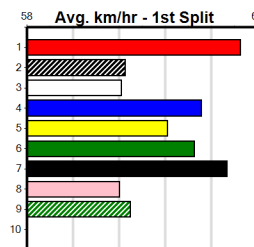

SPORTSBET EVERY DOG HAS ITS DAY

Distance: 400m, Race Type: Mixed 6/7, Total Prizemoney: $2,925
1st: $1,950, 2nd: $600, 3rd: $300, 4th: $75

HONEY BONEY (5) can come out running and she will find this easier than her most recent racing.
PAW YALE (2) caught the eye last time and he just needs a clear crack in the middle stages. NOAH DEAR (1) has pace to burn.

Watchdog Tips: 5 2 1 6 Bet: Win 5

NOAH DEAR [7] Consistent, settles on the speed, major player $6.50
BK Dog Oct-22 Sire: MY REDEEMER Dam: PHILADELPHIA PIP
Owner(s): G Collis
Trainer: Jason Sharp (Lara)

PAW YALE (NSW)[7] Caught the eye last time, danger with luck $4.00
RF Dog Jan-23 Sire: BERNARDO Dam: FAITHY BALE
Owner(s): B Wheeler
Trainer: Correy Grenfell (Anakie)

STORMY SECRET [6] Down on confidence, hit or miss early, risky $21.00
BK Dog Sep-22 Sire: AUSSIE SECRET Dam: DYNA SARAH
Owner(s): R Bean
Trainer: Bryan Sykes (Beaconsfield Upper)

SPECIAL PLAYS [7] Got all the breaks two runs back, prefer others $7.50
BD Bitch Jan-23 Sire: TOMMY SHELBY Dam: SHE CAN EXCITE
Owner(s): C Capuano
Trainer: Nicole Salna (Anakie)

HONEY BUNNY [7] Can come out running, well graded, take catching $3.60
BK Bitch Nov-22 Sire: BELLA INFRARED Dam: MEPUNGA MOLLY
Owner(s): G Farrugia
Trainer: Angela Langton (Anakie)