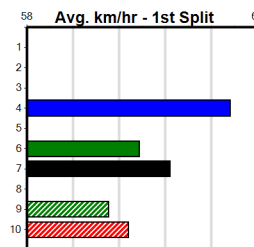

THE BECKLEY CENTRE GEELONG

Distance: 400m, Race Type: Maiden, Total Prizemoney: $2,535
1st: $1,680, 2nd: $520, 3rd: $260, 4th: $75

COOLABAH STATION (4) was far from disgraced when placed here on debut and he can go one better tonight. BUDDY REIKO (2) is a well bred type and he would have been educated around this circuit. PATRIOT NIAMH (3) has claims

Watchdog Tips: 4 2 3 1 **Bet:** Win 4

Form Box	Wgt	Dist	Track	Date	Time	BON	Margin	1st/2nd (Time)	PIR	Checked	Comment	W/R	Split 1	S/P	Grade	
1	VOLTS [M] $9.00															
	Well bred, would have trialed here, keep safe															
	BK Dog Oct-22 Sire: ASTON RUPEE Dam: VOLTAGE SPIKE Trainer: Tracey Deglaitis (Moolap)															
	Owner(s): T Deglaitis															
	Winning Distances: < 300m (0) 300 - 399m (0) 400 - 499m (0) 500 - 599m (0) 600 - 699m (0) > 700m (0)															
	Winning Weights:															
	<table border="1" style="width: 100%; border-collapse: collapse;"> <thead> <tr><th>Bx</th><th>1st</th><th>2nd</th><th>3rd</th><th>4th</th><th>5th</th><th>6th</th><th>7th</th><th>8th</th></tr> </thead> <tbody> <tr><td>1</td><td></td><td></td><td></td><td></td><td></td><td></td><td></td><td></td></tr> <tr><td>2</td><td></td><td></td><td></td><td></td><td></td><td></td><td></td><td></td></tr> <tr><td>3</td><td></td><td></td><td></td><td></td><td></td><td></td><td></td><td></td></tr> <tr><td>4</td><td></td><td></td><td></td><td></td><td></td><td></td><td></td><td></td></tr> <tr><td>5</td><td></td><td></td><td></td><td></td><td></td><td></td><td></td><td></td></tr> <tr><td>6</td><td></td><td></td><td></td><td></td><td></td><td></td><td></td><td></td></tr> <tr><td>7</td><td></td><td></td><td></td><td></td><td></td><td></td><td></td><td></td></tr> <tr><td>8</td><td></td><td></td><td></td><td></td><td></td><td></td><td></td><td></td></tr> </tbody> </table>															
	Last 3 wins NOT included above															
	<table border="1" style="width: 100%; border-collapse: collapse;"> <tr><td>Prize Best</td><td></td><td></td><td></td><td></td><td></td><td></td><td></td><td>$0 FSH</td></tr> <tr><td>Starts</td><td></td><td></td><td></td><td></td><td></td><td></td><td></td><td>0-0-0-0</td></tr> <tr><td>Trk/Dts</td><td></td><td></td><td></td><td></td><td></td><td></td><td></td><td>0-0-0-0</td></tr> <tr><td>APM</td><td></td><td></td><td></td><td></td><td></td><td></td><td></td><td>0</td></tr> </table>															
	2	BUDDY REIKO [M] $7.50														
Dam line has produced some classy types																
BK Dog Apr-23 Sire: FABREGAS Dam: REIKO MARTINI Trainer: Benjamin Magri (Avalon)																
Owner(s): J Fry																
Winning Distances: < 300m (0) 300 - 399m (0) 400 - 499m (0) 500 - 599m (0) 600 - 699m (0) > 700m (0)																
Winning Weights:																
<table border="1" style="width: 100%; border-collapse: collapse;"> <thead> <tr><th>Bx</th><th>1st</th><th>2nd</th><th>3rd</th><th>4th</th><th>5th</th><th>6th</th><th>7th</th><th>8th</th></tr> </thead> <tbody> <tr><td>1</td><td></td><td></td><td></td><td></td><td></td><td></td><td></td><td></td></tr> <tr><td>2</td><td></td><td></td><td></td><td></td><td></td><td></td><td></td><td></td></tr> <tr><td>3</td><td></td><td></td><td></td><td></td><td></td><td></td><td></td><td></td></tr> <tr><td>4</td><td></td><td></td><td></td><td></td><td></td><td></td><td></td><td></td></tr> <tr><td>5</td><td></td><td></td><td></td><td></td><td></td><td></td><td></td><td></td></tr> <tr><td>6</td><td></td><td></td><td></td><td></td><td></td><td></td><td></td><td></td></tr> <tr><td>7</td><td></td><td></td><td></td><td></td><td></td><td></td><td></td><td></td></tr> <tr><td>8</td><td></td><td></td><td></td><td></td><td></td><td></td><td></td><td></td></tr> </tbody> </table>																
Last 3 wins NOT included above																
<table border="1" style="width: 100%; border-collapse: collapse;"> <tr><td>Prize Best</td><td></td><td></td><td></td><td></td><td></td><td></td><td></td><td>$0.00 FSH</td></tr> <tr><td>Starts</td><td></td><td></td><td></td><td></td><td></td><td></td><td></td><td>0-0-0-0</td></tr> <tr><td>Trk/Dts</td><td></td><td></td><td></td><td></td><td></td><td></td><td></td><td>0-0-0-0</td></tr> <tr><td>APM</td><td></td><td></td><td></td><td></td><td></td><td></td><td></td><td>0</td></tr> </table>																
3		PATRIOT NIAMH [M] $10.00														
	Well bred, in a strong kennel, can threaten															
	BK Bitch Feb-23 Sire: FERNANDO BALE Dam: PATRIOT EARHART Trainer: Thomas Dailly (Anakie)															
	Owner(s): DAILLY GREYHOUND FARMS (SYN), G Dailly, T Dailly															
	Winning Distances: < 300m (0) 300 - 399m (0) 400 - 499m (0) 500 - 599m (0) 600 - 699m (0) > 700m (0)															
	Winning Weights: