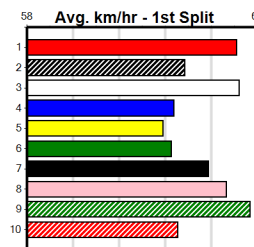

GRV VIC BRED SERIES FINAL

Distance: 460m, Race Type: Grade 5 Final, Total Prizemoney: $9,575
1st: $6,500, 2nd: $2,000, 3rd: $1,000, 4th: $75

FOR PETE'S SAKE (1) is armed with an elite turn of foot once balanced and he will be carving out time on the arm. GIACOMO (8) was dominant here last week and he is well drawn out wide again. ASTON PING (2) may be value

Watchdog Tips: 1 8 2 7 **Bet:** Win 1

1

FOR PETE'S SAKE [4] **Explodes soon after box rise, gun draw, yes** **$3.40**
BK Dog Apr-22 Sire: FERNANDO BALE Dam: MY AMERICAN GIRL
Owner(s): SPARKLE AND FADE (SYN), J Paraskevas, A Paraskevas **Trainer: Andrew Paraskevas (Pearcedale)**
Winning Distances: < 300m (0) 300 - 399m (3) 400 - 499m (9) 500 - 599m (0) 600 - 699m (0) > 700m (0)
Winning Weights: 35.2(1) 35.3(4) 35.4(3) 35.5(1) 35.7(1) 35.8(1) 36.1(1)

Box	1st	2nd	3rd	4th	5th	6th	7th	8th
1	2							
2	3							
3	1	3						
4	1		1	2	1			
5	1				1			
6	3		1					
7			1	2				
8	1	2	1					

Last 3 wins NOT included above

Box	1st	2nd	3rd	4th	5th	6th	7th	8th				
1st (3)	35.3	485	HOR	R8	13-Aug-24	27.17	27.17	4.75L FARNHAM BALE (27.49)	M/111	6.56	$1.20	5H
1st (2)	35.4	350	HVL	R8	04-Sep-24	19.23	19.17	0.75L SONIC DIESEL (19.27)	S/3	6.55	$1.70	X34
1st (4)	35.4	400	WGL	R11	10-Sep-24	22.61	22.52	2.75L ACID TEST (22.79)	S/21	8.42	$1.10	5H

2

ASTON PING [5] **Far from disgraced here last week, value runner** **$10.00**
BD Bitch Jan-22 Sire: FERNANDO BALE Dam: ZOOM OUT
Owner(s): R Borda **Trainer: Benjamin Magri (Avalon)**
Winning Distances: < 300m (0) 300 - 399m (2) 400 - 499m (5) 500 - 599m (2) 600 - 699m (0) > 700m (0)
Winning Weights: 25.6(2) 25.7(1) 25.9(1) 26.0(1) 26.1(1) 26.2(2) 26.3(1)

Box	1st	2nd	3rd	4th	5th	6th	7th	8th
1	2	2	3	3				1
2	2	2		2		2		
3	1							
4	2				1	1	1	
5	1	1	2	1	1			
6	2	1	1	2	1			
7	2	2	3	1				
8	1	3	1	2	1			

Last 3 wins NOT included above

Box	1st	2nd	3rd	4th	5th	6th	7th	8th				
1st (1)	26.1	410	HOR	R12	18-Jun-24	23.66	23.08	6.00L DETRIMENTAL (24.05)	Q/11	10.64	$2.00	5H
1st (3)	26.2	485	HOR	R8	06-Aug-24	27.49	27.49	0.50L FARNHAM BALE (27.52)	Q/111	6.53	$1.90	X45
1st (2)	26.3	525	MEP	R7	21-Aug-24	30.03	29.91	4.25L PARIS BALE (30.31)	M/1111	5.05	$1.60	5

3

QILIN BALE [5] **Steady record here, may get buried back, tested** **$21.00**
F Bitch Jul-22 Sire: FERAL FRANKY Dam: QUAIL BALE
Owner(s): B Wheeler **Trainer: Correy Grenfell (Anakie)**
Winning Distances: < 300m (0) 300 - 399m (1) 400 - 499m (4) 500 - 599m (1) 600 - 699m (0) > 700m (0)
Winning Weights: 29.2(1) 29.7(1) 30.0(1) 30.1(1) 30.2(1) 30.6(1)

Box	1st	2nd	3rd	4th	5th	6th	7th	8th
1	1	1	2	1				1
2	3	1	2	1				
3			2	1				
4	1	2	1	2	1			
5	1	2				1	1	
6	1			3	1			1
7		2				1		
8			1	1				1

Last 3 wins NOT included above

Box	1st	2nd	3rd	4th	5th	6th	7th	8th				
1st (2)	30.1	515	SAP	R10	13-May-24	30.02	29.81	6.00L FROG MARCH (30.42)	M/3221	5.16	$3.70	X67H
1st (5)	30.0	390	BAL	R4	06-Jun-24	22.19	21.80	1.5L ART THE CLOWN (22.29)	M/31	8.49	$6.20	SH
1st (1)	30.6	400	GEL	R11	20-Aug-24	22.49	22.49	3.5L NO MORE ISSUES (22.72)	M/21	8.42	$3.00	5

4

REAPER [5] ***** SCRATCHED ***** **$3.60**
BK Dog Mar-23 Sire: BERNARDO Dam: DOUBLE SUPREME
Owner(s): Buddys (SYN), S Thompson, T Lynch, M Hovey, C Mcrae **Trainer: Jason Thompson (Pearcedale)**
Winning Distances: < 300m (0) 300 - 399m (0) 400 - 499m (4) 500 - 599m (1) 600 - 699m (0) > 700m (0)
Winning Weights: 35.7(1) 36.0(2) 36.1(1) 36.5(1)

Box	1st	2nd	3rd	4th	5th	6th	7th	8th
1		1						
2			1					
3	2							
4				1				
5	2	1			1			
6	1	1						
7			1					
8								

Last 3 wins NOT included above

Box	1st	2nd	3rd	4th	5th	6th	7th	8th				
1st (5)	36.0	450	SHP	R1	21-Oct-24	25.42	25.01	1.00L BIG DUKE (25.48)	M/222	6.70	$2.60	MH
1st (5)	35.7	460	GEL	R2	02-Nov-24	25.67	25.53	9.50L QUEST FOR ANGEL (26.31)	Q/111	6.61	$1.50	X67