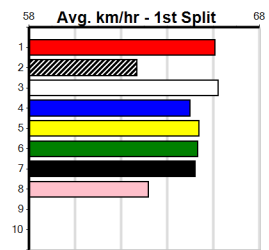

Distance: 460m, Race Type: Grade 5, Total Prizemoney: $2,925
1st: $1,950, 2nd: $600, 3rd: $300, 4th: $75

PAW YANELLE (5) has been brilliant in her past three and she can return to the winners list tonight.
ZORBAS BALE (4) is racing with great confidence and he just needs to step evenly. RUAPUKE ROCKS (3) has the engine and just needs luck

Watchdog Tips: 5 4 3 2 Bet: Win 5

FEROCIOUS QUEEN (NSW)[5] Shows promise, toughest test, place best $7.50
Owner(s): S Flaherty
Winning Distances: < 300m (0) 300 - 399m (1) 400 - 499m (2) 500 - 599m (0) 600 - 699m (0) > 700m (0)
Box History table and Prize Best Starts Trk/Dts APM

EL CAZADOR [5] Can unwind a strong finish, value for top 4 in SRM $16.00
Owner(s): T Deglaitis
Winning Distances: < 300m (0) 300 - 399m (0) 400 - 499m (10) 500 - 599m (7) 600 - 699m (1) > 700m (0)
Box History table and Prize Best Starts Trk/Dts APM

RUAPUKE ROCKS [5] Hard to follow but has a massive engine, threat $6.00
Owner(s): B Keen
Winning Distances: < 300m (0) 300 - 399m (2) 400 - 499m (6) 500 - 599m (0) 600 - 699m (0) > 700m (0)
Box History table and Prize Best Starts Trk/Dts APM

ZORBAS BALE (NSW)[5] Racing with confidence, early speed, danger $4.80
Owner(s): B Wheeler
Winning Distances: < 300m (0) 300 - 399m (1) 400 - 499m (7) 500 - 599m (2) 600 - 699m (0) > 700m (0)
Box History table and Prize Best Starts Trk/Dts APM

PAW YANELLE (NSW)[5] Brilliant in her past three, hard to hold out $3.20
Owner(s): B Wheeler
Winning Distances: < 300m (0) 300 - 399m (0) 400 - 499m (2) 500 - 599m (1) 600 - 699m (0) > 700m (0)
Box History table and Prize Best Starts Trk/Dts APM