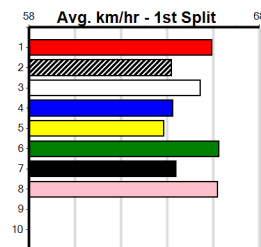

PARKER PUMPS

Distance: 460m, Race Type: Mixed 4/5, Total Prizemoney: $3,360
1st: $2,250, 2nd: $690, 3rd: $345, 4th: $75

NIMBLE BENNY (7) has a good record here and a clean getaway can see him atone for some luckless runs of late. PAW LAUREN (2) beat a good one at Bendigo and she will be in the firing line throughout. PAW XANDER (1) is better than his form reads

Watchdog Tips: 7 2 1 3 Bet: Win 7

PAW XANDER (NSW)[5] Better than his past few runs, can threaten $7.50
Owner(s): B Wheeler
Sire: AUSSIE INFRARED Dam: DYNA PATTY
Trainer: Mark Delbridge (Balliang)
Winning Distances: < 300m (0) 300 - 399m (0) 400 - 499m (1) 500 - 599m (3) 600 - 699m (0) > 700m (0)

PAW LAUREN (NSW)[4] Beat a good one last time, danger if steps $3.40
Owner(s): B Wheeler
Sire: BERNARDO Dam: HADARAH BALE
Trainer: Mark Delbridge (Balliang)
Winning Distances: < 300m (0) 300 - 399m (2) 400 - 499m (9) 500 - 599m (1) 600 - 699m (0) > 700m (0)

WHY I'M BROKE [4] Quick PB here, nice turn of foot, keep safe $8.00
Owner(s): A Galea
Sire: FERNANDO BALE Dam: TIME TO TALK
Trainer: Angela Galea (Sunshine North)
Winning Distances: < 300m (0) 300 - 399m (6) 400 - 499m (4) 500 - 599m (0) 600 - 699m (0) > 700m (0)

PAW ROXY (NSW)[5] Capable but may have to work hard early, place $6.00
Owner(s): B Wheeler
Sire: BERNARDO Dam: DYNA HARPA
Trainer: Mark Delbridge (Balliang)
Winning Distances: < 300m (0) 300 - 399m (1) 400 - 499m (3) 500 - 599m (0) 600 - 699m (0) > 700m (0)

ON SONG ICE [4] Lack of early speed is a worry, prefer others $16.00
Owner(s): Fluffy Side Up (SYN), A Onley, P Onley
Sire: BEAST UNLEASHED Dam: JOE'S DOLLY
Trainer: Correy Grenfell (Anakie)
Winning Distances: < 300m (0) 300 - 399m (0) 400 - 499m (5) 500 - 599m (0) 600 - 699m (0) > 700m (0)