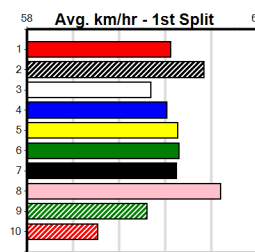

Geelong

11
10:12PM

(VIC time)

MELBOURNE CONTAINER PARK

Distance: 400m, Race Type: Grade 5, Total Prizemoney: $2,925
1st: $1,950, 2nd: $600, 3rd: $300, 4th: $75

PAW REX (1) has been placed in two of three here and he will find this easier than his most recent racing. FISH TO FRY (2) comes here with strong Tassie form and her connections are likely to have trialled her here. GUNAI JEDI (8) has claims

Watchdog Tips: **1** **2** **8** **3** **Bet:** **Win 1**

PAW REX (NSW)[5] **$2.40**
BE Dog Jan-23 Sire: BERNARDO Dam: DYNA GARNER
Owner(s): B Wheeler Trainer: Mark Delbridge (Balliang)
Winning Distances: < 300m (0) 300 - 399m (2) 400 - 499m (5) 500 - 599m (0) 600 - 699m (0) > 700m (0)
Winning Weights: 31.6(1) 31.7(4) 31.8(2)

Box History:

Bx	1st	2nd	3rd	4th	5th	6th	7th	8th
1					1			
2	1	1			1			
3	4				1			2
4								3
5	1	1						
6	1							
7		1						
8								1

Prize Best Starts Trk/Dts APM
$15480.00
22.65(7)-6/12/24
19-7-3-0
3-0-2-0
7812

FISH TO FRY (TAS)[5] **$6.50**
BKW Bitch Sep-22 Sire: AUSSIE INFRARED Dam: TIMELESS MOMENT
Owner(s): T Trengove Trainer: Mark Johnson (Ross Creek)
Winning Distances: < 300m (1) 300 - 399m (3) 400 - 499m (2) 500 - 599m (0) 600 - 699m (0) > 700m (0)
Winning Weights: 26.7(1) 27.1(2) 27.4(1) 27.6(1) 28.1(1)

Box History:

Bx	1st	2nd	3rd	4th	5th	6th	7th	8th
1			2					
2	1					1		1
3	2	1						
4	1				1			
5	1	2			1	1		
6	1					1		
7				1				
8			1	1				

Prize Best Starts Trk/Dts APM
$18060.00
FSH
20-6-3-3
0-0-0-0
9452

GEANI BALE (NSW)[5] **$5.00**
BEED Bitch Mar-22 Sire: DROOPY S SYDNEY Dam: DYNA UNI
Owner(s): L Harris Trainer: Luke Harris (Devon Meadows)
Winning Distances: < 300m (0) 300 - 399m (1) 400 - 499m (1) 500 - 599m (2) 600 - 699m (0) > 700m (0)
Winning Weights: 28.5(1) 29.2(2) 29.7(1)

Box History:

Bx	1st	2nd	3rd	4th	5th	6th	7th	8th
1				1	1			
2	1	2	1		2	1		1
3	1				1	1		
4		3	1	3	2			
5					1	1	2	
6	1	1		3	1	1	1	1
7	1		3		1			
8		1	2	3		1		1

Prize Best Starts Trk/Dts APM
$19740.00
22.77(4)-22/11/24
52-4-7-7
5-0-3-1
6744

ASTON WASHINGTON [5] **$10.00**
BK Bitch Jan-22 Sire: ASTON DEE BEE Dam: ASTON CORINNA
Owner(s): R Borda Trainer: Kathryne Tabb (Lara)
Winning Distances: < 300m (0) 300 - 399m (4) 400 - 499m (0) 500 - 599m (0) 600 - 699m (0) > 700m (0)
Winning Weights: 25.2(1) 25.5(1) 25.7(1) 25.9(1)

Box History:

Bx	1st	2nd	3rd	4th	5th	6th	7th	8th
1			2					
2								
3	1							1
4			1			1		
5		1						
6	1				1			1
7	1					2		
8		2						1

Prize Best Starts Trk/Dts APM
$7985.00
23.46(8)-6/8/24
18-4-3-3
1-0-0-0
3979

QUEBEC BALE (NSW)[5] **$16.00**
BK Dog Jan-20 Sire: BARCIA BALE Dam: FANTA BALE
Owner(s): L Harris Trainer: Luke Harris (Devon Meadows)
Winning Distances: < 300m (0) 300 - 399m (6) 400 - 499m (16) 500 - 599m (6) 600 - 699m (0) > 700m (0)
Winning Weights: 33.4(1) 33.6(1) 33.7(1) 33.9(1) 34.1(2) 34.2(3) 34.6(1) 34.7(1) 34.8(4) 34.9(2) 35.0(2) 35.1(2) 35.2(1)

Box History:

Bx	1st	2nd	3rd	4th	5th	6th	7th	8th
1	7	8	5	3	2			1
2	5	8	3	1	3			1
3	2	4	2	1	5	4	1	2
4	4	2	3	2	1			1
5	3	3	1	1	3	2	1	1
6	4	2	1	5	6	3	2	1
7	1	1	2	4	3			1
8	5		3	4	4	6	1	2

Prize Best Starts Trk/Dts APM
$138700.00
22.51(6)-7/7/23
157-28-29-18
11-1-2-2
12686