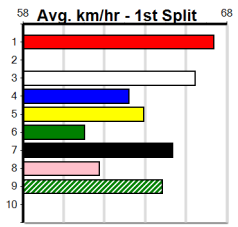

Watchdog Tips: 1 2 8 5 Bet: Quinella 1/2 (\$10 for 1000%)

Table with 10 rows, each representing a horse race. Each row includes: Race Number, Horse Name, Trainer, Jockey, Weight, Distance, Track, Date, Time, BON, Margin, 1st/2nd (Time), PIR, Checked, Comment, W/R, Split 1, S/P, Grade, and Winning Boxes. Winning boxes include Prize, Best, Starts, Trk/Dst, and APM values.

Healesville

HEALESVILLE PHYSIO & SPORTS MEDICI

Distance: 300m, Race Type: Tier 3 - Grade 6, Total Prizemoney: \$1,530
1st: \$1,000, 2nd: \$320, 3rd: \$160, 4th: \$50

3
11:55AM

(VIC time)

FOXY FRECKLES (1) was a smart all the way winner here 2 starts back and she is drawn to repeat the feat in this. IRISH BRIE (4) has met some speedy types in her last 2 and she could be right in the finish here.