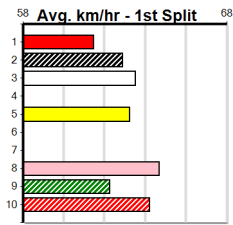

Suggested Quaddie:

- 1st Leg: 1,6,8 2nd Leg: 1,3,6,8
- 3rd Leg: 2,4,8 4th Leg: 1,3,6
- Cost: \$50 for 61.73%

Download Now

Mobile Form Guide

Average Winning Time:

Distance	Grade	Avg. Time
300m	Grade 5 T3	16.97
300m	Tier 3 - Grade 6	17.01
300m	Tier 3 - Grade 7	17.04
300m	Tier 3 - Maiden	17.17
350m	Grade 5 T3	19.60
350m	Tier 3 - Restricted Win	19.65
350m	Tier 3 - Grade 7	19.75
350m	Tier 3 - Maiden	19.83

Track Record:

Distance	Time	Greyhound	Date Set
300m	16.057	UNLEASH COLLINDA	11-Dec-22
350m	18.641	UNLEASH COLLINDA	19-Feb-23

Healesville

SPORTSBET NOBODY DOES IT EASIER

Distance: 300m, Race Type: Tier 3 - Maiden, Total Prizemoney: \$1,530
1st: \$1,000, 2nd: \$320, 3rd: \$160, 4th: \$50