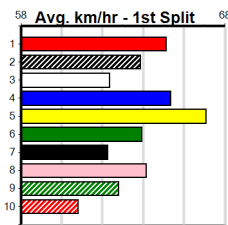

Healesville

RIDE FOR LUCY (2-3 WINS)

Distance: 350m, Race Type: Tier 3 - Restricted Win, Total Prizemoney: \$1,530
1st: \$1,000, 2nd: \$320, 3rd: \$160, 4th: \$50

5

12:28PM

(VIC time)

CHEWBACCA (8) was a solid all the way winner here from a wide draw 2 starts back and he may be hard to hold out again in this. ALL ON MERRETT (6) can explode once fully balanced and he can make his presence felt mid race.