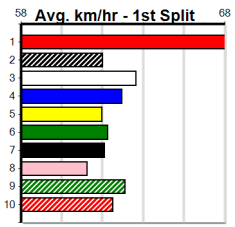

BOSTON LEGAL (1) can race on the speed from the outset in this and he may be the one to beat after his good 300m placing last start. NITROUS (2) can show good mid race pace and he can make his presence felt in the run to the judge.

Watchdog Tips: 1 2 8 5 Bet: Quinella 1/2 ($10 for 1000%)

Table with 10 rows, each representing a horse race. Each row includes: Race Number, Horse Name, Trainer, Jockey, Weight, Distance, Track, Date, Time, BON, Margin, 1st/2nd (Time), PIR, Checked, Comment, W/R, Split 1, S/P, Grade, and Winning Boxes. Winning boxes include Prize, Best, Starts, Trk/Dst, and APM values.