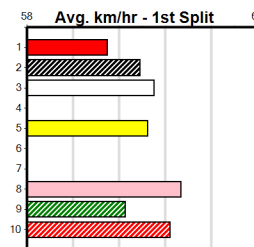

SPORTSBET NOBODY DOES IT EASIER

1
11:24AM

(VIC time)

Distance: 300m, Race Type: Tier 3 - Maiden, Total Prizemoney: $1,530
1st: $1,000, 2nd: $320, 3rd: $160, 4th: $50

SPIRITED SAL (6) has shown speed in her smart efforts to date and she may be the one to beat in this. BRUREE LUCK (4) ran a handy placing here last start and she could improve even further today. HENCHMEN (5) has been placed in 7 of 12 starts so far.

Watchdog Tips: **6** **4** **5** **3** **Bet:** **Win 6**

Form Box	Wgt	Dist	Track	Date	Time	BON	Margin	1st/2nd (Time)	PIR	Checked	Comment	W/R	Split 1	S/P	Grade	
1	COPPERHEAD DASH [M] $15.00															
	Down the track in all 3 starts to date, tested.															
	BE Dog Jan-23 Sire: ICE COOL KAEDYDN Dam: GALWAY LIGHTS Trainer: Scott Millard (Kyneton)															
	Owner(s): Millard Racing Group (SYN), S Millard, C Millard, D Millard															
	Winning Distances: < 300m (0) 300 - 399m (0) 400 - 499m (0) 500 - 599m (0) 600 - 699m (0) > 700m (0)															
	Winning Weights:															
	8th (7)	31.3	390	SHP	R1	11-Nov-24	24.10	21.77	23.00 MARIONVALE KEV (22.53)	M/87	.	.	W	8.94	$40.20	M
	8th (5)	31.2	390	BAL	R2	21-Nov-24	23.39	21.93	14.00 TINY FOX (22.46)	S/88	.	V5	.	9.13	$137.00	M
	7th (4)	32.0	300	HVL	R1	17-Dec-24	17.82	17.06	4.25L BABY SHAKA (17.53)	M/4	.	.	.	4.13	$15.00	M
	Last 3 wins NOT included above															
Box History																
Bx	1st	2nd	3rd	4th	5th	6th	7th	8th								
1																
2																
3																
4															1	
5																1
6																
7																1
8																
Prize Best	$0.00															
Starts	17.82(4)-17/12/24															
Trk/Dts	3-0-0-0															
APM	1-0-0-0															
2	FITZROY HALLE [M] $10.00															
	Steady efforts in her last 2 starts, place hopes.															
	BD Bitch Jun-22 Sire: SUPERIOR PANAMA Dam: ORIENTAL AMBER Trainer: Arron Roche (Kyabram South)															
	Owner(s): P Denman															
	Winning Distances: < 300m (0) 300 - 399m (0) 400 - 499m (0) 500 - 599m (0) 600 - 699m (0) > 700m (0)															
	Winning Weights:															
	8th (5)	26.2	300	HVL	R1	22-Sep-24	17.91	16.59	15.00 CANYA WILDFIRE (16.91)	S/8	.	.	.	4.31	$38.60	MH
	4th (5)	26.2	350	HVL	R2	29-Sep-24	19.82	19.20	4.75L MINH ZOE (19.50)	M/3	.	.	.	6.66	$46.70	M
	T (2)	26.3	300	HVL	R1	06-Oct-24	0.00	16.60	. REDGUM WARS (17.71)	M/5	.	V10	.	4.11	$11.90	M
	8th (6)	26.6	390	SHP	R2	07-Nov-24	23.21	22.26	6.00L TOE (22.80)	M/68	.	.	.	8.79	$17.00	T3-M
7th (2)	26.6	350	HVL	R1	29-Nov-24	20.55	19.46	13.00 NO WORDS (19.67)	M/8	.	.	.	7.07	$11.50	T3-M	
5th (4)	26.8	390	SHP	R2	05-Dec-24	23.24	22.18	8.00L PAW QUANDA (22.69)	M/65	.	.	.	8.85	$27.10	T3-M	
4th (6)	26.5	390	SHP	R1	12-Dec-24	23.08	21.78	8.00L MAGIC TIGERESS (22.54)	S/44	.	.	.	9.00	$12.90	M	
4th (4)	26.5	390	SHP	R2	19-Dec-24	23.19	22.10	6.50L SCOTT INFLUENCE (22.77)	M/65	.	.	.	9.12	$7.80	M	
Last 3 wins NOT included above																
Box History																
Bx	1st	2nd	3rd	4th	5th	6th	7th	8th								
1																
2																1
3																
4					1	1										
5					1											1
6					1											1
7																
8																
Prize Best	$175.00															
Starts	17.91(5)-22/9/24															
Trk/Dts	8-0-0-0															
APM	1-0-0-0															
3	THERMAL SPARK [M] $7.00															
	Handy placings in 2 of her last 3, can threaten.															
	LTBD Bitch Jan-23 Sire: AUSSIE INFRARED Dam: FAUN FLAME Trainer: Carol Jackson (Neilborough)															
	Owner(s): Big Three (SYN), M Dennis, B Wright, M Bolger															
	Winning Distances: < 300m (0) 300 - 399m (0) 400 - 499m (0) 500 - 599m (0) 600 - 699m (0) > 700m (0)															
	Winning Weights:															
	5th (5)	26.6	390	SHP	R1	18-Nov-24	23.23	21.87	13.00 BOTH SIDES (22.34)	M/55	.	.	.	8.81	$25.40	M
	4th (8)	26.6	410	HOR	R2	03-Dec-24	24.29	23.06	6.00L TOP FLIGHT (23.91)	M/24	.	.	.	10.76	$49.00	M