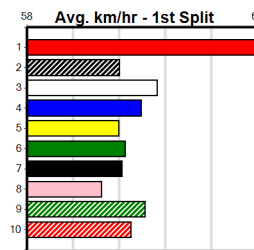

BOSTON LEGAL (1) can race on the speed from the outset in this and he may be the one to beat after his good 300m placing last start. NITROUS (2) can show good mid race pace and he can make his presence felt in the run to the judge.

Watchdog Tips: **1** **2** **8** **5** **Bet:** Quinella 1/2 ($10 for 1000%)

1 **BOSTON LEGAL [M]** Can set the tempo soon after box rise, go close. **$3.00**
RF Dog Feb-22 Sire: HARD STYLE RICO Dam: CRACKED SODA Trainer: Shara Quinlan (Rushworth)
Owner(s): NUMBER ONE (SYN), S Quinlan, J Accurso
Winning Distances: < 300m (0) 300 - 399m (0) 400 - 499m (0) 500 - 599m (0) 600 - 699m (0) > 700m (0)
Winning Weights:
ST (-) 34 300 HVL 11-Oct-24 17.32 1.00L Trial Cleared S/33 3of4 4.12 ST
4th (4) 33.7 300 HVL R1 27-Oct-24 17.29 16.41 6.50L MUMS PEARL (16.85) S/5 4.08 $4.80 M
2nd (7) 33.6 350 HVL R2 03-Nov-24 19.75 19.39 5.50L GRAND GREGORY (19.39) S/1 6.61 $6.40 M
2nd (3) 33.8 350 HVL R2 10-Nov-24 19.85 19.39 0.05L BLAME ESMERALDA (19.84) M/3 6.66 $2.50 M
4th (7) 33.8 350 HVL R1 17-Nov-24 19.73 19.04 10.00 TALK IS CHEAP (19.04) M/5 6.82 $8.30 MH
5th (5) 34.1 350 HVL R2 24-Nov-24 19.88 19.03 5.00L TALK IS CHEAP (19.54) M/5 6.63 $105.20 MF
4th (3) 34.6 300 HVL R1 20-Dec-24 17.28 16.81 4.75L WITCH OF NOVA (16.95) S/5 4.12 $1.40 T3-M
2nd (5) 34.6 300 HVL R2 29-Dec-24 16.96 16.51 3.00L BUTTERFLY GIRL (16.77) M/2 3.94 $2.50 M
Last 3 wins NOT included above
Box History
Bx 1st 2nd 3rd 4th 5th 6th 7th 8th
1
2
3 1 1
4 1 1
5 1 1
6
7 1 1
8
Prize Best $1835.00
Starts 19.73(7)-17/11/24
Trk/Dts 8-0-3-0
APM 4-0-2-0
1537

2 **NITROUS [M]** Can wind up mid race, good recent placings, danger **$4.60**
BK Dog Mar-22 Sire: SHIMA SHINE Dam: HARLEQUIN ROSE Trainer: Bert Vandemaat (Mooroolbark)
Owner(s): YOLO (SYN), B Vandemaat, S Wilson, J Vandemaat, C Vandemaat, C Wilson
Winning Distances: < 300m (0) 300 - 399m (0) 400 - 499m (0) 500 - 599m (0) 600 - 699m (0) > 700m (0)
Winning Weights:
F (2) 32.1 460 WGL R1 16-Apr-24 0.00 25.63 OLIVER KELTON (26.16) S/88 VO 6.92 $8.20 M
3rd (2) 32.3 515 SAP R1 13-May-24 30.72 29.81 5.50L CASH FOR KOTA (30.36) M/5664 5.47 $5.20 M
2nd (2) 32.6 460 WGL R1 18-May-24 26.59 26.24 4.00L KENNY CAN CAN (26.33) S/543 6.94 $2.20 M
F (6) 32.5 450 BAL R1 11-Aug-24 0.00 25.52 HARDSTYLE GRACIE (25.97) VO $2.90 T3-M
7th (7) 32.2 450 SHP R2 19-Aug-24 26.14 24.90 13.00 SOLO MAN (25.25) S/776 6.95 $25.50 M
3rd (8) 32.4 350 HVL R1 23-Sep-24 19.80 19.25 2.00L GONE FOR GOOD (19.68) S/7 V14 R 6.76 $2.90 T3-M
2nd (6) 34.2 300 HVL R2 12-Dec-24 17.06 16.63 3.5L MISS CHARMED (16.81) S/8 4.22 $3.40 M
4th (7) 34.6 350 HVL R2 20-Dec-24 19.66 19.36 2.00L WILE COYOTE (19.53) S/8 6.97 $1.80 T3-M
Last 3 wins NOT included above
Box History
Bx 1st 2nd 3rd 4th 5th 6th 7th 8th
1
2 1 1
3
4
5
6 1 1
7 1 1
8
Prize Best $1345.00
Starts 19.66(7)-20/12/24
Trk/Dts 8-0-2-2
APM 2-0-0-1
789