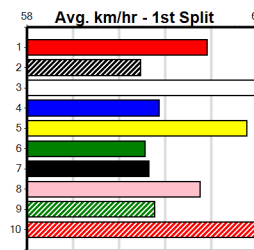

PITSTOP MOWER REPAIRS

Distance: 300m, Race Type: Grade 5 T3, Total Prizemoney: $1,530
1st: $1,000, 2nd: $320, 3rd: $160, 4th: $50

DEVINE SAL (3) has the speed to find the arm soon after box rise in this and she will be hard to reel in if she can do so. GARY KNEW IT (2) has produced good placings in 2 of his last 3 starts and he could be the main danger here.

Watchdog Tips:	3	2	5	7	Bet:	Win 3

Form Box	Wgt	Dist	Track	Date	Time	BON	Margin	1st/2nd (Time)	PIR	Checked	Comment	WR	Split 1	S/P	Grade
WHY NOT AJAY [5] $26.00															
BD Dog Sep-20 Sire: BERNARDO Dam: WHY NOT GINGER Trainer: Gregory Carter (Devon Meadows)															
Owner(s): G Carter															
Winning Distances: < 300m (0) 300 - 399m (7) 400 - 499m (5) 500 - 599m (0) 600 - 699m (0) > 700m (0)															
Winning Weights: 31.3(1) 31.4(1) 31.5(1) 31.6(4) 31.9(1) 32.0(2) 32.5(1) 32.7(1)															
6th (8)	31.7	400	WGL	R3	26-Sep-24	23.63	22.85	4.25L Lyla Bear (23.34)	M/44	.	.	.	8.64	$9.20	T3-5
8th (4)	31.8	300	HVL	R12	04-Oct-24	17.42	16.70	9.00L UNO PEANUT (16.82)	M/5	.	.	.	4.08	$26.60	T3-5
5th (5)	31.7	300	HVL	R12	09-Oct-24	17.39	16.85	4.00L WHAT'S THAT (17.11)	M/1	.	.	.	3.95	$4.40	5
8th (1)	31.8	300	HVL	R12	25-Oct-24	17.77	16.95	7.50L SIDEWINDER (17.25)	M/1	.	.	.	3.99	$35.20	T3-5
8th (7)	32.0	300	HVL	R12	28-Oct-24	17.62	16.85	4.50L ARGYLE EMMA (17.32)	M/3	.	V5	.	4.01	$62.20	5
6th (5)	32.0	300	HVL	R12	11-Nov-24	17.33	16.95	2.50L REDEEMING LILLY (17.16)	M/1	.	.	.	3.96	$20.70	5
7th (5)	31.8	300	HVL	R12	20-Nov-24	18.06	17.01	11.00 COSMIC HOLIDAY (17.31)	M/4	.	V5	.	4.10	$32.80	5
8th (3)	32.2	300	HVL	R4	02-Dec-24	17.44	16.80	6.00L INTER TERRA (17.05)	M/7	.	SW	.	4.06	$38.10	5
Last 3 wins NOT included above															
1st (8)	31.4	350	TRA	R5	07-Aug-23	20.28	20.03	0.50L PLATINUM BOW (20.29)	M/21	.	SW	.	6.62	$4.50	T3-5
1st (7)	32.5	400	WGL	R11	12-Oct-23	23.13	22.82	0.50L OCTARE STRIDE (23.15)	M/11	.	.	.	8.38	$5.30	5
1st (2)	32.7	350	TRA	R12	30-Oct-23	20.29	19.87	0.50L BREAKWALL (20.33)	M/11	.	.	.	6.68	$2.40	T3-5

Box History									
Bx	1st	2nd	3rd	4th	5th	6th	7th	8th	
1	1	3	2	4	2	2	2	3	
2	1	2	1	1	1	2			
3			1	2	1	1	2	1	
4	1	1	2		1	1	2	4	
5	3		1	1	3	3	1	1	
6		1		1	3			2	
7	4	2	1	1	3	1	1	2	
8	2		4	1		4	2		
Prize								$21763.39	
Best								17.33(2)-20/9/24	
Starts								96-12-9-11	
Trk/Dts								15-0-0-0	
APM								417