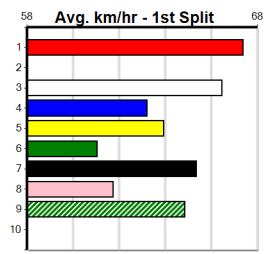

HEALESVILLE PHYSIO & SPORTS MEDICINE

Distance: 300m, Race Type: Tier 3 - Grade 6, Total Prizemoney: $1,530
1st: $1,000, 2nd: $320, 3rd: $160, 4th: $50

FOXY FRECKLES (1) was a smart all the way winner here 2 starts back and she is drawn to repeat the feat in this. IRISH BRIE (4) has met some speedy types in her last 2 and she could be right in the finish here.

Watchdog Tips: 1 4 2 7 **Bet:** Win 1

1

Form Box Wgt Dist Track Date Time BON Margin 1st/2nd (Time) PIR Checked Comment W/R Split 1 S/P Grade

FOXY FRECKLES (NSW)[6] Drawn to find the arm early in this, one to beat. **$2.80**

WDKBD Bitch Jan-23 Sire: EBBY JET POWER Dam: STACEY BOTT

Owner(s): G Smith **Trainer: Geoff Smith (Mill Park)**

Winning Distances: < 300m (0) 300 - 399m (2) 400 - 499m (0) 500 - 599m (0) 600 - 699m (0) > 700m (0)

Winning Weights: 27.3(2)

Pos	Time	Wgt	Dist	Track	Date	BON	Margin	1st/2nd	Time	PIR	Checked	Comment	W/R	Split 1	S/P	Grade
5th (8)	26.8	300	HVL	R1	25-Oct-24	17.66	16.95	5.50L	ESPECIAL YOGI (17.28)	M/5	.	.	.	4.03	$2.40	T3-M
2nd (6)	27.0	300	HVL	R1	15-Nov-24	17.51	16.86	0.25L	BAMBI ROSE (17.49)	Q/3	.	.	.	4.06	$5.20	T3-M
4th (3)	26.9	350	HVL	R2	22-Nov-24	19.79	19.19	2.00L	TAKE HIS EYES (19.66)	Q/2	.	.	.	6.56	$13.30	T3-RW
1st (7)	27.3	300	HVL	R9	29-Nov-24	17.07	16.75	2.25L	NOAH DEAR (17.22)	Q/1	.	.	.	3.93	$2.40	T3-M
5th (1)	27.1	425	BEN	R3	04-Dec-24	24.67	24.18	3.5L	PAW JANELLE (24.43)	M/113	.	.	.	6.61	$6.60	7
3rd (5)	27.4	300	HVL	R10	12-Dec-24	17.05	16.63	1.00L	ZINZAN CHARLIE (16.99)	M/2	.	.	.	3.97	$11.30	7
1st (7)	27.3	300	HVL	R3	20-Dec-24	17.00	16.81	0.50L	MIDNIGHT SHIMMER (17.02)	Q/1	.	.	.	3.95	$1.70	T3-7
7th (1)	27.5	350	HVL	R5	27-Dec-24	20.04	19.51	5.00L	BLAME ESMERALDA (19.69)	M/4	.	.	.	6.66	$3.40	T3-RW

Last 3 wins NOT included above

Box History								
Bx	1st	2nd	3rd	4th	5th	6th	7th	8th
1					1	1	1	1
2						1		
3				1				
4								
5			1					
6		2	1					
7	2							
8					1			

Prize	Best	Starts	Trk/Dts	APM
$3150.00	17.00(7)-20/12/24	14-2-2-2	6-2-1-1	2684

2

Form Box Wgt Dist Track Date Time BON Margin 1st/2nd (Time) PIR Checked Comment W/R Split 1 S/P Grade

CALL ME DUSTY (NSW)[6] Can come out running at times, can threaten. **$5.00**

BEF Dog Jul-21 Sire: ORSON ALLEN Dam: LUCKY MILLIE

Owner(s): B Cornell **Trainer: Fred Vassallo (Eumemmerring)**

Winning Distances: < 300m (0) 300 - 399m (2) 400 - 499m (0) 500 - 599m (0) 600 - 699m (0) > 700m (0)

Winning Weights: 31.2(1) 32.2(1)

Pos	Time	Wgt	Dist	Track	Date	BON	Margin	1st/2nd	Time	PIR	Checked	Comment	W/R	Split 1	S/P	Grade
6th (3)	31.7	300	HVL	R10	01-Dec-23	17.32	16.80	6.00L	TEXICALI FLASH (16.91)	S/5	.	.	.	4.00	$5.10	T3-RW
6th (8)	31.9	300	HVL	R2	10-Dec-23	17.12	16.42	5.50L	MAJOR BOMBER (16.76)	M/4	.	.	.	3.96	$18.60	RW
4th (4)	31.9	300	HVL	R9	13-Dec-23	17.08	16.63	3.5L	MAGIC MOON CHILD (16.85)	M/1	.	.	.	3.90	$7.00	7
1st (3)	32.2	300	HVL	R10	01-Mar-24	16.85	16.78	0.25L	FEROCIOUS SANDY (16.87)	M/1	.	.	.	3.90	$3.70	T3-7
3rd (8)	31.4	350	TRA	R11	20-Mar-24	20.68	20.19	4.00L	WHITE SNOW (20.42)	M/11	.	.	.	6.70	$1.60	6G
3rd (8)	31.2	350	TRA	R10	25-Mar-24	20.58	19.90	4.50L	SPEEDY SWAN (20.27)	M/11	.	.	.	6.58	$5.10	6G
8th (4)	31.5	300	HVL	R10	05-Jul-24	17.88	16.98	13.00L	DINOSAUR DEANO (17.01)	M/1	.	.	.	3.96	$7.30	T3-6
7th (3)	31.7	300	HVL	R2	13-Dec-24	17.48	16.78	7.00L	ZIPPING REMY (17.00)	M/8	.	SW	.	4.13	$3.90	T3-RW

Last 3 wins NOT included above

Box History								
Bx	1st	2nd	3rd	4th	5th	6th	7th	8th
1					1			
2								
3	1						1	1
4	1			1		1	1	1
5					1			
6								
7								
8		2			1	1		

Prize	Best	Starts	Trk/Dts	APM
$3450.00	16.85(3)-1/3/24	13-2-0-2	11-2-0-0	288