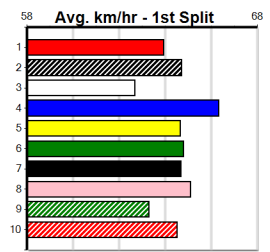

CENTRAL SCAFFOLDS

Distance: 300m, Race Type: Grade 5 T3, Total Prizemoney: $1,530
1st: $1,000, 2nd: $320, 3rd: $160, 4th: $50

SHE CAN DREAM (7) posted solid wins here in 2 of her last 3 starts and she may be the one to beat again in this. INTER TERRA (6) can race on the speed from the outset and she looks set to be prominent throughout here.

Watchdog Tips: 7 6 4 3 Bet: Win 7

WHAT'S THAT (NSW)[5] Handy placing here 4 starts back, harder here. $15.00
Owner(s): K Doidge
Winning Distances: < 300m (0) 300 - 399m (2) 400 - 499m (2) 500 - 599m (1) 600 - 699m (0) > 700m (0)
Trainer: Kenneth Doidge (Murchison)

TOP PRAIRIE [5] Good mid race pace in placing last start, respect. $8.00
Owner(s): D Graham
Winning Distances: < 300m (0) 300 - 399m (3) 400 - 499m (1) 500 - 599m (0) 600 - 699m (0) > 700m (0)
Trainer: Scott Melville (Axedale)

ASIA (NSW)[5] Does her best racing here, good win 2 back, threat $12.00
Owner(s): L Malacarne
Winning Distances: < 300m (0) 300 - 399m (7) 400 - 499m (0) 500 - 599m (0) 600 - 699m (0) > 700m (0)
Trainer: Steve Kaltis (Shady Creek)

TASMAN HOPE (TAS)[5] Can come out running at times, chance if leads. $4.20
Owner(s): San Antonio (SYN), E Rinaldi, J Rinaldi
Winning Distances: < 300m (0) 300 - 399m (12) 400 - 499m (0) 500 - 599m (0) 600 - 699m (0) > 700m (0)
Trainer: Kylie Norton (Craigieburn)

PADDY ALMIGHTY [5] Tough draw but has plenty of talent, keep safe. $6.50
Owner(s): G Mcmillan
Winning Distances: < 300m (0) 300 - 399m (4) 400 - 499m (0) 500 - 599m (0) 600 - 699m (0) > 700m (0)
Trainer: Elaine Wood (Nambrok)