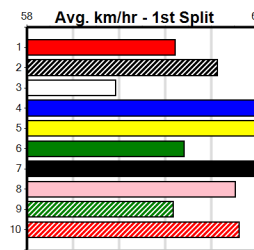

Watchdog Tips: 5 2 8 4 Bet: Win 5

HARTLAND PRINCE [5] May get shuffled back early in this, tough ask. \$26.00
Owner(s): B Evans
Winning Distances: < 300m (0) 300 - 399m (5) 400 - 499m (2) 500 - 599m (0) 600 - 699m (0) > 700m (0)
Box History table and Prizemoney details.