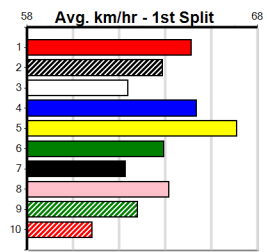

RIDE FOR LUCY (2-3 WINS)

Distance: 350m, Race Type: Tier 3 - Restricted Win, Total Prizemoney: $1,530
1st: $1,000, 2nd: $320, 3rd: $160, 4th: $50

CHEWBACCA (8) was a solid all the way winner here from a wide draw 2 starts back and he may be hard to hold out again in this. ALL ON MERRETT (6) can explode once fully balanced and he can make his presence felt mid race.

Watchdog Tips: **8** **6** **1** **4** **Bet:** **Win 8**

1

BARKLY STREET [6] **Can race in a forward position here, big chance.** **$8.00**

WBK Dog Jan-23 Sire: HOUDINI BOY Dam: RING A DRAGON Trainer: Bethany Garrick (Devon Meadow)

Owner(s): B Symons
Winning Distances: < 300m (0) 300 - 399m (1) 400 - 499m (1) 500 - 599m (0) 600 - 699m (0) > 700m (0)

Winning Weights: 29.5(1) 30.3(1)

Box	1st	2nd	3rd	4th	5th	6th	7th	8th
1	1							
2								
3	1			1	1			
4								
5					1			
6			1	2			1	
7		1			1			
8				1	1			

Prize Best Starts Trk/Dts APM: $3460.00, 19.76(7)-20/11/24, 13-2-1-1, 1-0-1-0, 2479

2

CHILLI PEPPER [6] **Handily placed 3 starts back, place hopes if steps** **$15.00**

BK Bitch Mar-22 Sire: SHIMA SHINE Dam: SUGAR SPICE Trainer: Jacob Biddell (Cranbourne South)

Owner(s): J Biddell
Winning Distances: < 300m (0) 300 - 399m (1) 400 - 499m (1) 500 - 599m (0) 600 - 699m (0) > 700m (0)

Winning Weights: 23.6(1) 24.3(1)

Box	1st	2nd	3rd	4th	5th	6th	7th	8th
1					1	1		
2				1	1		1	
3								
4	1				1	1	1	
5								
6			1					1
7	1							
8		1		3				

Prize Best Starts Trk/Dts APM: $2730.00, 19.86(8)-8/12/24, 16-2-1-1, 4-0-0-0, 1610

3

HARD ROTOR [5] **Likely to be in the back half early here, tested.** **$21.00**

BK Bitch Mar-22 Sire: HARD STYLE RICO Dam: ROTARUA Trainer: Max Zammit (Exford) ENG BAL 2025-01-06

Owner(s): M Zammit
Winning Distances: < 300m (0) 300 - 399m (0) 400 - 499m (3) 500 - 599m (0) 600 - 699m (0) > 700m (0)

Winning Weights: 28.2(1) 28.6(1) 29.6(1)

Box	1st	2nd	3rd	4th	5th	6th	7th	8th
1	1	1						1
2		1	1	2	2	1	1	1
3	1			2	2			
4	1	1	2		1	4	2	1
5				1	1			1
6		2			2			1
7						1		
8					1	1		1

Prize Best Starts Trk/Dts APM: $5350.00, 20.11(4)-24/5/24, 44-3-5-3, 5-0-0-0, 2182

4

BANORA POINT [6] **Good turn of foot once balanced, can threaten.** **$5.50**

BE Dog Feb-23 Sire: ASTON RUPEE Dam: UP HILL JILL Trainer: Garry Johnson (Chum Creek)

Owner(s): R Geall
Winning Distances: < 300m (0) 300 - 399m (2) 400 - 499m (0) 500 - 599m (0) 600 - 699m (0) > 700m (0)

Winning Weights: 33.8(1) 34.0(1)

Box	1st	2nd	3rd	4th	5th	6th	7th	8th
1	1							
2		1						
3					1	1		
4								
5	1							
6		1			1	1		
7								1
8						1	1	1

Prize Best Starts Trk/Dts APM: $3640.00, 19.66(5)-15/10/24, 13-2-2-0, 7-2-2-0, 2322

5

REGAL PHONIC [6] **Can show early speed but place looks best.** **$10.00**

BK Bitch Jun-21 Sire: ASTON DEE BEE Dam: ACOUSTIC LEE Trainer: Shara Quinlan (Rushworth)

Owner(s): P Quinlan
Winning Distances: < 300m (0) 300 - 399m (2) 400 - 499m (0) 500 - 599m (0) 600 - 699m (0) > 700m (0)

Winning Weights: 28.1(1) 28.3(1)

Box	1st	2nd	3rd	4th	5th	6th	7th	8th
1			1				2	
2			1			1		2
3		1	1			1	1	1
4	1		1		1			
5								
6			2		1	1	1	1
7	1			1		1		
8			1	1				1

Prize Best Starts Trk/Dts APM: $3950.00, 19.76(5)-15/11/24, 31-2-1-9, 9-1-1-2, 1846