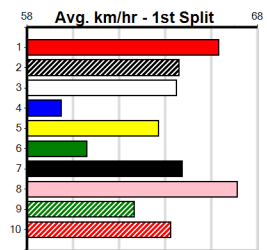

MONTROSE IGA LIQUOR

Distance: 300m, Race Type: Tier 3 - Grade 7, Total Prizemoney: $1,530
1st: $1,000, 2nd: $320, 3rd: $160, 4th: $50

EVOLVE (7) is much better than her last 2 starts and she may only need to step on terms to salute here. MAY BE REAL (1) is drawn to race on the speed from the outset in this and she could be prominent throughout.

Watchdog Tips: 7 1 3 2 Bet: Win 7

Race card for MAY BE REAL [7], Bitch, Jun-22. Drawn to race on the speed throughout, danger. $5.00. Owner: R Atkins. Trainer: Brian Sonneman (Warragul). Includes box history and prize details.

Race card for MAJOR BASIL [7], Dog, May-22. Can get the run behind the speed early, respect. $6.50. Owner: Barry Barry Barry (SYN), P Newell, P Newell, D Raven, P Barry, D Sheekey. Trainer: Patrick Newell (Wallan). Includes box history and prize details.

Race card for MISS GALORE [7], Bitch, Jun-22. Good mid race pace in recent placings, chance. $4.00. Owner: G Campbell. Trainer: Graeme Campbell (Drouin South). Includes box history and prize details.

Race card for POPPY ROSE [7], Bitch, Dec-21. Struggled since her maiden win, looks unlikely. $15.00. Owner: heathcote park red nine syn (SYN), J Chilcott, L Forde, W Owen, T Byrne. Trainer: Bruce Stirling (Heathcote). Includes box history and prize details.

Race card for CRACKED GEM [7], Bitch, Oct-21. Can show good early speed, place hopes here. $10.00. Owner: S Porteus. Trainer: William Major (Tanjil South). Includes box history and prize details.