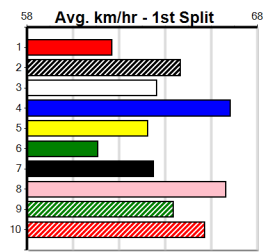

MR HUMMER LIMOS

Distance: 350m, Race Type: Grade 5 T3, Total Prizemoney: $1,530
1st: $1,000, 2nd: $320, 3rd: $160, 4th: $50

RAGING ELSA (8) was smartly placed from this box here 3 starts back and she could be the one to beat in this. CLARA STELLA (2) has recorded handy placings in 2 of her last 3 starts and she could be the main danger here.

Watchdog Tips: 8 2 4 1 Bet: Box Quinella 2,4,8 ($10 for 333.33%)

Form Box Wgt Dist Track Date Time BON Margin 1st/2nd (Time) PIR Checked Comment W/R Split 1 S/P Grade
SHE'S VERSACE [5] Much better than her last 2 starts, can threaten. $8.50
BE Bitch May-22 Sire: ZIPPING GARTH Dam: DREAMY EYES Trainer: Judy Brereton (Tanjil South)
Owner(s): Eye Candy (SYN), C Wilk, K Gorman
Winning Distances: < 300m (0) 300 - 399m (2) 400 - 499m (1) 500 - 599m (1) 600 - 699m (0) > 700m (0)
Winning Weights: 27.1(2) 27.8(1) 27.9(1)
4th (1) 26.7 435 SLE R6 18-Sep-24 25.13 24.68 2.25L VALENCIA TILLY (24.97) M/554 . . . 5.47 $7.00 T3-5
6th (2) 27.2 435 SLE R7 25-Sep-24 25.36 24.88 4.00L LAKEVIEW JACK (25.08) S/766 . . . 5.47 $6.60 5
4th (1) 27.4 460 GEL R6 01-Oct-24 26.60 26.08 3.00L AUSSIE BRONZE (26.40) S/564 . . . 6.87 $3.00 5
8th (8) 27.5 460 GEL R7 08-Oct-24 27.00 26.12 11.00 JOLLY JOHNNY (26.27) M/757 . . . 6.91 $8.40 5
3rd (7) 27.6 500 BEN R6 16-Oct-24 28.69 28.28 0.75L CRUDE (28.64) S/422 . . . 6.83 $17.20 5
2nd (2) 27.8 510 SLE R8 23-Oct-24 29.38 29.13 3.75L GO ASTRAY (29.13) M/222 . . . 9.31 $7.70 5
4th (5) 29.2 400 WGL R11 05-Dec-24 23.16 22.65 6.00L AMBANI (22.77) S/55 . . . 8.78 $7.30 5
7th (4) 29.1 400 WGL R12 12-Dec-24 23.38 22.69 5.50L ASTRONOMICA (23.02) S/76 . . . 8.89 $16.50 T3-5
Last 3 wins NOT included above
1st (6) 27.1 350 HVL R4 16-Feb-24 19.90 19.44 2.00L REV QUERIDA (20.02) M/4 . . . SW . 6.78 $0.00 T3-7
1st (5) 27.9 450 TRA R7 15-Apr-24 25.64 25.64 5.00L BOMB QUEEN (25.99) M/411 . . . 6.79 $6.20 X67
1st (2) 27.8 512 MTG R7 27-Jun-24 30.18 30.08 3.00L REV QUERIDA (30.40) 0 . . . 4.57 $3.00 RW

CLARA STELLA [5] Handy placings in 2 of her last 3 starts, danger. $5.00
BK Bitch Feb-21 Sire: ZAMBORA BROCKIE Dam: ZINNIA Trainer: Cameron Knott (Mount Camel)
Owner(s): C Knott
Winning Distances: < 300m (0) 300 - 399m (8) 400 - 499m (1) 500 - 599m (0) 600 - 699m (0) > 700m (0)
Winning Weights: 24.0(1) 24.4(1) 24.5(1) 24.6(2) 24.7(2) 25.1(1) 25.4(1)
7th (7) 24.6 350 HVL R8 01-Nov-24 20.30 19.69 8.00L REV QUERIDA (19.75) Q/3 . . . 6.62 $54.30 T3-5
4th (7) 24.5 390 BAL R7 07-Nov-24 22.79 22.07 3.5L INGA SALLY (22.54) M/55 . . . 8.77 $3.80 5
7th (8) 24.9 390 BAL R13 18-Nov-24 23.22 22.32 13.00 BLOCK A BABE (22.35) M/47 . . . 8.59 $16.40 T3-5
7th (8) 24.5 350 HVL R4 29-Nov-24 19.91 19.46 7.00L JAZZ HANDS (19.46) Q/5 . . . 6.62 $20.00 T3-5
6th (3) 24.6 400 GEL R8 03-Dec-24 23.36 22.66 7.00L THAT'S A BOODIE (22.89) M/55 . . . 8.81 $34.00 T3-5
3rd (6) 24.8 350 HVL R7 13-Dec-24 20.08 19.52 2.25L FEROCIOUS SANDY (19.92) Q/5 . . . 6.82 $15.10 T3-5
4th (6) 24.9 350 HVL R11 20-Dec-24 19.68 19.36 1.75L IRISH BREW (19.57) M/2 . . . SW . 6.56 $10.60 T3-5
3rd (7) 25.2 390 BAL R13 30-Dec-24 22.61 22.30 1.00L CHERRY RED (22.54) M/33 . . . 8.70 $4.50 T3-5
Last 3 wins NOT included above
1st (1) 24.4 350 HVL R7 10-May-24 19.91 19.66 1.25L GOLDEN COAST (20.00) S/1 . . . 6.65 $6.20 T3-5
1st (8) 24.6 390 SHP R11 20-Jun-24 22.47 22.20 2.00L SINGLE FLICKER (22.59) Q/11 . . . 8.40 $3.60 5
1st (5) 24.7 390 SHP R12 27-Jun-24 22.92 22.29 1.25L MANILA ARTISAN (22.99) M/43 . . . 8.77 $3.70 5