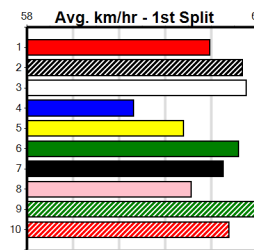

"THE SHED" @ Healesville Greys

8

1:19PM

(VIC time)

Distance: 350m, Race Type: Grade 5 T3, Total Prizemoney: $1,530
1st: $1,000, 2nd: $320, 3rd: $160, 4th: $50

MY BOY TED (3) was a solid all the way winner here 2 starts back and he may only need to step on terms to salute again in this. WESTERN FEEL (1) is drawn to get the run of the race in this and he could make his presence felt mid race.

Watchdog Tips: 3 1 6 7 **Bet:** Box Trifecta 1,3,6,7 ($10 for 41.67%)

Form Box	Wgt	Dist	Track	Date	Time	BON	Margin	1st/2nd (Time)	PIR	Checked	Comment	WR	Split 1	S/P	Grade
WESTERN FEEL [5] $6.00															
Drawn to get the run of the race here, big danger.															
BK	Dog	May-22		Sire: ZIPPING GARTH		Dam: DREAMY EYES		Trainer: Judy Brereton (Tanjil South)							
Owner(s): Eye Candy (SYN), C Wilk, K Gorman															
Winning Distances: < 300m (0) 300 - 399m (4) 400 - 499m (0) 500 - 599m (0) 600 - 699m (0) > 700m (0)															
Winning Weights: 31.6(1) 32.5(1) 32.6(2)															
6th (1)	32.5	350	HVL	R5	01-Nov-24	20.35	19.69	8.00L CANYA IGNITE (19.79)	M/4	.	.	.	6.75	$50.00	T3-6
1st (4)	32.5	300	HVL	R10	08-Nov-24	17.08	16.77	0.50L GOT FLAIR (17.11)	M/3	.	.	.	4.11	$83.20	T3-6
2nd (8)	32.9	435	SLE	R5	13-Nov-24	25.10	24.42	2.75L MALLY BOY (24.91)	M/222	.	.	.	5.32	$10.80	T3-5
6th (4)	33.0	390	BAL	R14	18-Nov-24	22.97	22.32	3.75L EMOLGA BALE (22.71)	M/35	.	.	.	8.57	$8.50	T3-5
7th (4)	32.6	400	GEL	R13	26-Nov-24	23.46	22.58	9.50L RUN KITTY RUN (22.81)	M/45	.	.	.	8.61	$29.40	5
5th (4)	32.9	350	HVL	R10	02-Dec-24	19.77	19.32	1.5L INTER ROUGE (19.67)	S/6	.	.	.	6.76	$5.10	5
1st (8)	32.6	390	BAL	R5	24-Dec-24	22.65	22.09	1.25L HOLTORF BALE (22.72)	M/11	.	.	.	8.48	$7.40	T3-5
4th (5)	32.4	350	HVL	R5	27-Dec-24	19.82	19.51	2.00L BLAME ESMERALDA (19.69)	M/3	.	.	.	6.65	$19.60	T3-RW
Last 3 wins NOT included above															
1st (8)	32.6	350	HVL	R2	12-Aug-24	19.78	19.47	0.75L JOE THE GOOSE (19.83)	Q/1	.	.	.	6.62	$8.60	M
1st (3)	31.6	350	HVL	R4	26-Aug-24	19.91	19.33	0.50L CHOJI AKIMICHI (19.93)	M/2	.	.	.	6.66	$20.70	T3-7

Box History								
Bx	1st	2nd	3rd	4th	5th	6th	7th	8th
1			1	1				
2			2					1
3	1			2	1			
4	1		1	1	1	1		2
5				1				2
6		2				2		
7				1			1	2
8	2	1	1	1	2	2		1

Prize Best Starts	$6235.00
Trk/Dts	19.77(4)-2/12/24
APM	45-4-3-5
	11-2-0-0
	3299