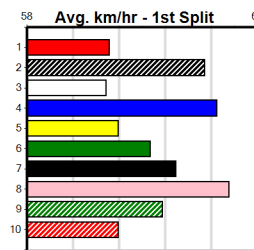

CROYDON HOMING PIGEON CLUB

9

1:39PM

(VIC time)

Distance: 350m, Race Type: Tier 3 - Grade 7, Total Prizemoney: $1,530
1st: $1,000, 2nd: $320, 3rd: $160, 4th: $50

WARRIOR SAL (4) has the early speed to overcome his tricky draw in this and he may prove hard to catch if he finds the arm. MIA MASTER (2) was a handy maiden winner last start and she has the speed to be prominent throughout here.

Watchdog Tips: **4** **2** **7** **8** **Bet:** **Win 4**

1

VISTA ZIRCON [7] **Down on form and confidence of late, place best.** **$6.50**

RF Dog **Oct-22** Sire: **ASTON RUPEE** Dam: **GYPSY VISTA** Trainer: **Donna Knight (Talbot)**

Owner(s): **G Mitchell**

Winning Distances: **< 300m (0) 300 - 399m (0) 400 - 499m (1) 500 - 599m (0) 600 - 699m (0) > 700m (0)**

Winning Weights: **35.1(1)**

8th	7th	6th	5th	4th	3rd	2nd	1st	Time	Margin	1st/2nd (Time)	PIR	Checked	Comment	WR	Split 1	S/P	Grade
(5)	(3)	(3)	(3)	(3)	(3)	(3)	(3)	25.08	24.09	12.00 AUDITION (24.29)	M/665	.	.	.	6.82	$24.70	T3-7
(7)	(7)	(7)	(7)	(7)	(7)	(7)	(7)	26.77	25.98	11.00 PAW SAMUEL (26.03)	M/455	.	.	.	6.83	$21.90	T3-RW
(8)	(8)	(8)	(8)	(8)	(8)	(8)	(8)	26.55	25.39	11.00 REIKO WALTER (25.79)	M/556	.	.	.	6.77	$61.90	7
(5)	(5)	(5)	(5)	(5)	(5)	(5)	(5)	25.00	24.05	9.00L BOULDER DASH (24.38)	M/687	.	.	.	6.96	$16.10	7
(1)	(1)	(1)	(1)	(1)	(1)	(1)	(1)	24.45	23.34	9.00L MENTION (23.84)	S/88	.	.	.	11.18	$12.90	7
(4)	(4)	(4)	(4)	(4)	(4)	(4)	(4)	19.79	19.36	6.00L PAW JENNEKE (19.39)	M/5	.	SW	.	6.70	$50.00	T3-7
(8)	(8)	(8)	(8)	(8)	(8)	(8)	(8)	20.24	19.51	5.50L GOLD VENOM (19.88)	M/8	.	.	.	6.82	$28.00	T3-7
(3)	(3)	(3)	(3)	(3)	(3)	(3)	(3)	27.22	25.89	16.00 RAVEN OWEN (26.13)	M/468	.	.	.	6.80	$45.60	X67

1st (1) 35.1 460 GEL R2 16-Jul-24 26.32 25.75 1.5L ASTON TYPHOON (26.42) M/111 . . . 6.70 $5.50 M

Last 3 wins NOT included above

Bx	1st	2nd	3rd	4th	5th	6th	7th	8th
1	1							1
2								
3								1
4					1			1
5			2				2	1
6								1
7							1	2
8						1		2

Prize Best	$1520.00
Starts	19.79(4)-20/12/24
Trk/Dts	16-1-0-2
APM	2-0-0-0
	556

2

MIA MASTER [7] **Showed speed in good efforts of late, danger.** **$4.40**

BK Bitch **Sep-22** Sire: **ZACK MONELLI** Dam: **CIMARRON STRIP** Trainer: **Susan Richards (Devon Meadows)**

Owner(s): **G Masterson**

Winning Distances: **< 300m (0) 300 - 399m (1) 400 - 499m (0) 500 - 599m (0) 600 - 699m (0) > 700m (0)**

Winning Weights: **28.6(1)**

2nd	3rd	4th	5th	6th	7th	8th	1st	Time	Margin	1st/2nd (Time)	PIR	Checked	Comment	WR	Split 1	S/P	Grade
(3)	(6)	(4)	(3)	(2)	(2)	(2)	(3)	23.24	22.67	5.00L TRICKLE (22.90)	M/22	.	.	.	8.50	$10.40	T3-M
(6)	(4)	(3)	(2)	(2)	(2)	(2)	(3)	23.15	22.67	3.25L MAGIC OUTLAW (22.93)	M/33	.	.	.	8.53	$3.70	T3-M
(4)	(3)	(2)	(2)	(2)	(2)	(2)	(3)	20.48	19.39	13.00 PUT IT TOGETHER (19.60)	M/5	.	.	.	7.02	$8.10	T3-M
(3)	(2)	(2)	(2)	(2)	(2)	(2)	(3)	24.82	24.03	12.00 BLACK SKY (24.03)	M/533	.	.	.	6.84	$10.70	T3-M
(2)	(2)	(2)	(2)	(2)	(2)	(2)	(3)	17.14	16.89	2.25L MS DAISY MIKADO (16.99)	M/3	.	.	.	4.06	$5.50	T3-M
(4)	(3)	(2)	(2)	(2)	(2)	(2)	(3)	24.26	22.69	19.00 CORDOVA (22.94)	M/57	.	.	.	0.00	$4.40	T3-M
(2)	(2)	(2)	(2)	(2)	(2)	(2)	(3)	19.61	19.36	1.25L WILE COYOTE (19.53)	M/1	.	.	.	6.55	$12.90	T3-M
(3)	(2)	(2)	(2)	(2)	(2)	(2)	(3)	19.93	19.51	1.00L LOSE MY NUMBER (19.99)	M/1	.	.	.	6.68	$2.20	T3-M

1st (3) 28.6 350 HVL R2 27-Dec-24 19.93 19.51 1.00L LOSE MY NUMBER (19.99) M/1 . . . 6.68 $2.20 T3-M

Last 3 wins NOT included above

Bx	1st	2nd	3rd	4th	5th	6th	7th	8th
1				2				
2		3				1		1
3	1	2	1	1				
4		1			1	1	1	
5							1	
6			1					
7						1		
8		1				1		

Prize Best	$3810.00
Starts	19.61(2)-20/12/24
Trk/Dts	21-1-7-2
APM	6-1-2-0
	2742