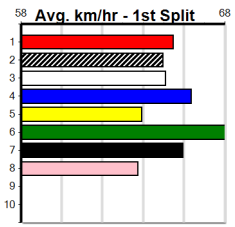

Bendigo

SHIMA SHINE AT STUD

Distance: 425m, Race Type: Mixed 3/4, Total Prizemoney: \$3,360
1st: \$2,250, 2nd: \$690, 3rd: \$345, 4th: \$75

4

4:12PM

(VIC time)

RIENDO (6) pings the lids for a living and he will be carving out time on the arm. TALCOTT BALE (4) was dominant here last week and he should challenge once again. WHERE'S WALTER (3) is never far away in this company