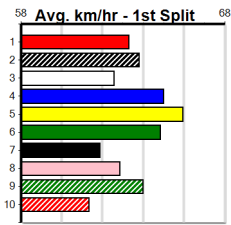

Bendigo

SPORTSBET FINAL

Distance: 425m, Race Type: Maiden Final, Total Prizemoney: $2,925
1st: $1,950, 2nd: $600, 3rd: $300, 4th: $75

2

3:24PM
(VIC time)

KILL YOUR SMILE (4) was dominant when scoring here on debut last week and he will prove hard to hold out again. GUNAI CYCLONE (1) was well supported in his debut win and he should be in the mix again. GUNAI HURRICANE (3) has the talent.

Watchdog Tips: **4** **1** **3** **5** **Bet:** **Win 4**