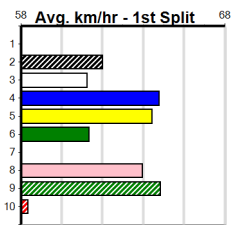

Suggested Quaddie:

- 1st Leg: 3,4,8 2nd Leg: 6,7,8
- 3rd Leg: 1,2,3 4th Leg: 1
- Cost: \$50 for 185.19%

Mobile Form Guide

Average Winning Time:

Distance	Grade	Avg. Time
425m	Mixed 3/4	23.82
425m	Maiden Final	24.05
425m	Mixed 6/7	24.12
425m	Grade 5	24.18
425m	Maiden	24.42
500m	Mixed 4/5	28.14
500m	Grade 5	28.38
500m	Restricted Win	28.48

Track Record:

Distance	Time	Greyhound	Date Set
425m	23.281	TYPHOON SAMMY	09-Oct-21
500m	27.518	MIDNIGHT RIDE	27-Feb-15
660m	37.358	NO DONUTS (late POWDERED DONUT)	27-Mar-16

Bendigo

RIDE FOR LUCY

Distance: 425m, Race Type: Maiden, Total Prizemoney: \$2,535
1st: \$1,680, 2nd: \$520, 3rd: \$260, 4th: \$75