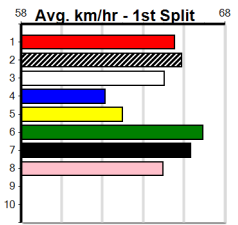

MADE SOLUTIONS ELECTRICAL AND DAT

Distance: 500m, Race Type: Grade 5, Total Prizemoney: \$3,340
1st: \$2,230, 2nd: \$690, 3rd: \$345, 4th: \$75

7

5:14PM

(VIC time)

MCIVOR JEWELS (3) caught the eye at Shepparton two runs back and she looks suited in this event. CRANK IT (1) is drawn to lead and he owns a solid 28.32 PB here. COOPER SUMMER (2) was impressive two runs back.