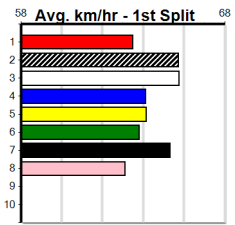

SPORTSBET EVERY DOG HAS ITS DAY

Distance: 525m, Race Type: Grade 5, Total Prizemoney: \$8,785
1st: \$5,900, 2nd: \$1,820, 3rd: \$915, 4th: \$150

12

11:02PM

(VIC time)

POCKET MOUSE (1) gave nothing else a chance here on Wednesday with a speedy 30.17 all he way win and looks hard to catch. FLEETWOOD EROS (4) is near faultless early and should be prominent from the outset.