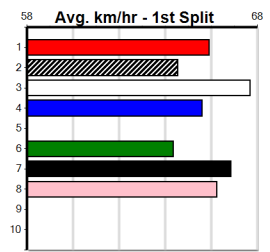

WESTLINK CONTAINER SALES

Distance: 525m, Race Type: Mixed 3/4, Total Prizemoney: $9,055
1st: $6,100, 2nd: $1,870, 3rd: $935, 4th: $150

Not much separates STORMY DAY (3) and WHERE'S POOPY (7) and they look a very strong quinella option. WHODAT SHANLYN (2) is armed with an all mighty finish.

Watchdog Tips: **3** **7** **2** **1** **Bet:** **Box Quinella 3,7 ($10 for 1000%)**

1

BOMB LUCA [3] Last 2 wins here have been impressive, respect. **$8.00**

BD Dog Oct-22 Sire: FERNANDO BALE Dam: JD BOMBSHELL
Owner(s): DAILLY GREYHOUND FARMS (SYN), G Dailly, T Dailly Trainer: Thomas Dailly (Anakie)
Winning Distances: < 300m (0) 300 - 399m (0) 400 - 499m (3) 500 - 599m (3) 600 - 699m (0) > 700m (0)
Winning Weights: 32.0(1) 32.2(1) 32.5(1) 32.6(1) 33.3(1) 33.5(1)

Run	Time	Dist	Track	Date	Time	Margin	1st/2nd (Time)	PIR	Checked	Comment	WR	Split 1	S/P	Grade
2nd (2)	32.9	525	MEA	R9	16-Nov-24	30.12	29.66	3.5L SHAYNA BALE (29.89)	M/3322			5.14	$5.50	5F
5th (4)	33.0	525	MEA	R9	22-Nov-24	30.14	29.82	4.75L LASSARD (29.82)	M/4555			5.14	$6.10	5
3rd (2)	32.7	525	MEP	R11	27-Nov-24	30.20	30.02	2.75L SHAYNA BALE (30.02)	M/5433			5.23	$3.80	X45
3rd (1)	33.0	525	MEA	R10	29-Nov-24	29.92	29.55	1.00L LANFRANCO (29.86)	M/3222			5.16	$3.10	5
7th (3)	33.0	525	MEA	R6	07-Dec-24	30.63	29.59	11.00L ICONIC JET (29.89)	M/3588			5.14	$7.50	SH
6th (7)	33.0	515	SAN	R6	12-Dec-24	29.91	29.22	3.00L BURN ALONG (29.71)	M/4665			5.10	$5.50	5
1st (2)	33.5	525	MEA	R5	21-Dec-24	29.95	29.62	1.5L PAT ABILITY (30.05)	M/2222		SW	5.18	$2.80	5
1st (2)	33.3	525	MEA	R6	28-Dec-24	30.36	30.09	3.75L CORNHILL PRINCE (30.62)	M/2111			5.15	$2.50	4

Last 3 wins NOT included above

Run	Time	Dist	Track	Date	Time	Margin	1st/2nd (Time)	PIR	Checked	Comment	WR	Split 1	S/P	Grade
1st (2)	32.5	450	BAL	R5	07-Aug-24	25.85	25.38	0.50L PSYCHO BUDDY (25.88)	M/334			6.80	$3.40	RW
1st (6)	32.2	525	MEP	R2	21-Aug-24	30.23	29.91	1.00L HONEY ZEN (30.30)	M/2222		SW	5.19	$5.20	X67
1st (3)	32.6	450	BAL	R7	23-Oct-24	25.29	24.99	3.5L PAW VERNON (25.53)	M/222			6.61	$2.40	5

Box History

Bx	1st	2nd	3rd	4th	5th	6th	7th	8th
1		1	2	1				
2	3	2	1					
3	2						1	
4			1	1	1	1		
5		1				1		
6	1	1		2			1	
7							1	
8		1	1	3				

Prize Best Starts Trk/Dts APM: $34835.00, 29.92(1)-29/11/24, 30-6-6-5, 17-3-3-4, 23568