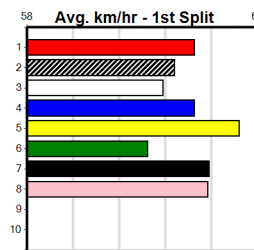

TOTAL CONTAINER SOLUTIONS

Distance: 525m, Race Type: Grade 5, Total Prizemoney: $8,785
1st: $5,900, 2nd: $1,820, 3rd: $915, 4th: $150

Could be some bumping early between the two inside boxes which could allow speedy types LURE OF KILKENNY (5) and SPRING REGENCY (4) to get an early edge. FLED THE SCENE (7) is expecting to be running home strongly.

Watchdog Tips: 5 4 7 6 **Bet:** Win 5

1

PAW WHITLEY (NSW)[5] **$8.00**

DKBD Bitch Jan-23 Sire: BERNARDO Dam: FAITHY BALE

Owner(s): B Wheeler Trainer: Correy Grenfell (Anakie)

Winning Distances: < 300m (0) 300 - 399m (3) 400 - 499m (1) 500 - 599m (0) 600 - 699m (0) > 700m (0)

Winning Weights: 24.5(1) 24.7(1) 24.8(1) 24.9(1)

1st	2nd	3rd	4th	5th	6th	7th	8th
1st (6) 24.8 390 BAL R4 06-Nov-24	22.34	21.76	2.75L LAID BACK LASS (22.53)	M/41	. . .	. . .	8.43 $4.80 X67
7th (4) 24.9 390 BAL R11 13-Nov-24	22.88	22.11	11.00 CAPTAIN ALICE (22.12)	M/88	. . .	. . .	8.68 $13.50 5
1st (1) 24.7 390 WBL R10 28-Nov-24	21.98	21.84	1.5L DIABLO SIXTEEN (22.08)	Q/11	. . .	. . .	8.48 $5.30 5
2nd (1) 24.6 525 MEP R6 04-Dec-24	30.25	29.74	2.75L ASTON GAGA (30.06)	Q/1111	. . .	. . .	5.05 $5.20 5
2nd (3) 24.8 525 MEP R8 11-Dec-24	30.27	29.83	1.25L GOT A PULSE (30.20)	Q/1111	. . .	. . .	5.13 $2.00 5
3rd (2) 25.0 525 MEA R11 14-Dec-24	30.22	29.70	4.25L MAIA (29.93)	M/4333	. . . SW	. . .	5.19 $9.10 5
5th (3) 24.0 515 SAN R9 19-Dec-24	29.99	29.48	2.00L JAMIE BALE (29.87)	Q/2332	. . .	. . .	5.10 $6.30 5
7th (7) 24.5 525 MEA R12 28-Dec-24	30.91	30.09	7.50L MR. MIYAGI (30.41)	M/5556	. . .	. . .	5.21 $11.20 5

Last 3 wins NOT included above

1st	2nd	3rd	4th	5th	6th	7th	8th
1st (7) 24.5 400 GEL R2 13-Sep-24	23.05	22.65	2.50L FLEETWOOD ODIN (23.22)	M/11	. . .	. . .	8.56 $6.40 M
1st (3) 24.9 390 WBL R10 10-Oct-24	22.44	21.87	0.50L CINDY'S FIRE (22.47)	Q/12	. . .	. . .	8.69 $9.70 X67F

Box History								
Bx	1st	2nd	3rd	4th	5th	6th	7th	8th
1	1	1						
2			2					
3	1	1			1			
4			1				1	
5		1						
6	1	1				1		
7	1						1	
8								

Prize Best Starts	$11925.00
Trk/Dts	30.22(2)-14/12/24
APM	15-4-4-3 4-0-2-1 8853

2

UPSET SUNSET (NSW)[5] **$2.70**

BEED Bitch Feb-23 Sire: FERAL FRANKY Dam: SUNSET BOURBSKI

Owner(s): DAILLY GREYHOUND FARMS (SYN), G Dailly, T Dailly Trainer: Thomas Dailly (Anakie)

Winning Distances: < 300m (0) 300 - 399m (0) 400 - 499m (2) 500 - 599m (2) 600 - 699m (0) > 700m (0)

Winning Weights: 28.3(1) 28.4(1) 28.6(1) 28.8(1)

1st	2nd	3rd	4th	5th	6th	7th	8th
1st (2) 28.8 450 BAL R9 14-Oct-24	25.41	25.41	9.00L PAW SHAYNA (26.01)	Q/111	. . .	. . .	6.63 $2.30 T3-M
5th (2) 28.4 525 MEA R2 19-Oct-24	30.87	29.71	4.75L SPEEDY RICCARDO (30.55)	M/7766	. . .	. . .	5.42 $2.80 7
7th (8) 28.5 595 SAP R5 28-Oct-24	35.04	34.07	14.00 ZIPPING KAI (34.07)	M/5777	. . .	. . .	9.35 $23.70 RWH
6th (3) 28.6 460 GEL R3 08-Nov-24	26.99	25.65	7.50L PAW GORDY (26.47)	M/667	. . .	. . .	6.80 $18.50 X67
1st (6) 28.6 460 GEL R7 19-Nov-24	25.83	25.83	3.25L ASCEND ECSTATIC (26.04)	Q/111	. . .	. . .	6.57 $6.10 7
1st (7) 28.3 525 MEP R4 27-Nov-24	30.18	30.02	0.50L COOPER'S LEGACY (30.20)	Q/1422	. . .	. . .	5.07 $3.70 X67H
2nd (2) 28.3 515 SAN R6 05-Dec-24	29.64	28.98	2.25L ROSA MARIE (29.49)	Q/2222	. . . SW	. . .	5.12 $5.70 SH
1st (1) 28.4 515 SAN R12 12-Dec-24	29.52	29.22	6.00L HIERARCHY (29.92)	Q/1111	. . .	. . .	5.08 $2.00 5

Last 3 wins NOT included above

1st	2nd	3rd	4th	5th	6th	7th	8th
1	1						
2	1	1			1		
3						1	
4							
5							
6	1						
7	1		1				
8		1					1

Prize Best Starts	$12335.00
Trk/Dts	30.18(7)-27/11/24
APM	10-4-1-1 2-1-0-0 11155

Box History								
Bx	1st	2nd	3rd	4th	5th	6th	7th	8th
1	1							
2	1	1			1			
3						1		
4								
5								
6	1							
7	1							
8								1