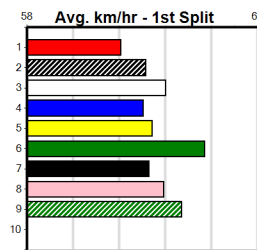

SPORTSBET SAME RACE MULTI

Distance: 525m, **Race Type:** Mixed 6/7, **Total Prizemoney:** $8,785
1st: $5,900, **2nd:** $1,820, **3rd:** $915, **4th:** $150

1
7:17PM

(VIC time)

QUEEN KIMETTO (3) has been racing in stronger races and looks suited to a race of this nature.
READY TO STAGGER (2) can settle top 2 early and is a must for any exotics. MISTER MANFREDI (1) can charge home into the placings.

Watchdog Tips: **3** **1** **2** **4** **Bet:** Box Trifecta 1,2,3,4 ($10 for 41.67%)

Form Box	Wgt	Dist	Track	Date	Time	BOB	Margin	1st/2nd (Time)	PIR	Checked	Comment	WR	Split 1	S/P	Grade	
1	MISTER MANFREDI [7] $9.50															
	Ideally drawn, can charge late, each way value.															
	F Dog		Aug-22		Sire: AUSSIE INFRARED			Dam: OVER AND AWAY			Trainer: Chris Armstrong (Hoppers Crossi ENG SHP 2025-01-06)					
	Owner(s): C Armstrong															
	Winning Distances: < 300m (0) 300 - 399m (0) 400 - 499m (0) 500 - 599m (1) 600 - 699m (0) > 700m (0)															
	Winning Weights: 36.0(1)															
	3rd (6)		37.6 485 HOR		R5	19-Nov-24	27.52	27.02	1.5L PAW QUINBY (27.43)	M/433				6.74	$12.20	X67H
	2nd (3)		37.6 485 HOR		R5	26-Nov-24	27.27	27.19	0.50L PAW QUINBY (27.24)	Q/111				6.66	$12.50	X67F
	4th (8)		37.2 515 SAN		R1	30-Nov-24	29.96	29.24	8.50L MY HUMMINGBIRD (29.36)	M/7544				5.29	$73.50	X67
	5th (2)		37.7 525 MEA		R8	07-Dec-24	30.29	29.59	2.75L EPITOMIZE (30.11)	M/7666				5.31	$73.50	SH
	7th (7)		37.9 525 MEA		R2	14-Dec-24	31.18	29.70	12.00 SAINT NIFTY (30.40)	M/6577				5.27	$7.40	7
	3rd (1)		38.2 515 SAN		R1	19-Dec-24	30.08	29.48	2.50L SHIMA BLUSH (29.90)	M/5312				5.27	$10.00	7
6th (4)		38.5 595 SAP		R5	23-Dec-24	35.68	34.02	16.00 DEWANA SENSATION (34.58)	M/7766				9.95	$32.60	RWH	
5th (7)		38.4 650 SHP		R5	30-Dec-24	37.77	37.18	7.50L MEPUNGA INFRARED (37.25)	M/2223				17.28	$23.10	RWH	
Last 3 wins NOT included above																
1st (7)		36.0 525 MEP		R1	22-May-24	31.04	29.92	2.00L AKELA IAIIDO (31.18)	M/2211				5.44	$3.20	M	

Box History								
Bx	1st	2nd	3rd	4th	5th	6th	7th	8th
1		1	2					
2		1			1	1		
3	2		1	1				
4				1		2		
5								
6			1					1
7	1				1		1	1
8		1		1	1			

Prize	$7825.00
Best Starts	30.29(2)-7/12/24
Trk/Dts	22-1-5-4
APM	12-1-2-2
	3960

2	READY TO STAGGER [7] $7.50															
	Can set a fast tempo early, major player.															
	BD Bitch		May-22		Sire: WHISKEY RIOT			Dam: DEADLY BASILISA			Trainer: Chris Reynolds (Little River)					
	Owner(s): Reynolds Cram (SYN), C Reynolds, B Cram															
	Winning Distances: < 300m (0) 300 - 399m (0) 400 - 499m (1) 500 - 599m (0) 600 - 699m (0) > 700m (0)															
	Winning Weights: 27.1(1)															
	4th (3)		27.5 400 GEL		R10	12-Nov-24	23.57	22.54	9.50L ZERO MONSTER (22.93)	Q/23				8.57	$12.60	7
	3rd (8)		27.7 450 BAL		R12	18-Nov-24	26.33	25.44	7.00L PAW IGNITE (25.85)	M/533				6.76	$37.30	T3-RW
	7th (6)		27.3 500 BEN		R7	27-Nov-24	29.74	28.44	17.00 TAMMY ROAD (28.56)	M/767				7.14	$23.80	T3-7
	2nd (4)		27.3 460 GEL		R7	03-Dec-24	26.49	26.21	3.5L VOLTAGE STRIKE (26.25)	M/222				6.85	$8.20	T3-7
	2nd (4)		27.6 460 GEL		R7	10-Dec-24	26.32	25.99	0.75L HAPPY INTENTION (26.28)	Q/222				6.69	$3.90	7
	2nd (5)		27.3 525 MEP		R9	18-Dec-24	30.64	29.94	2.00L RIVERSDALE MICK (30.52)	M/1222				5.19	$84.90	X67
5th (7)		27.7 515 SAP		R3	23-Dec-24	30.56	29.71	4.25L BLINKED (30.27)	M/3643				5.24	$26.90	7	
2nd (6)		27.8 515 SAP		R2	30-Dec-24	29.92	29.30	1.25L SO YOU ASSUME (29.83)	Q/1222				5.15	$27.80	7	
Last 3 wins NOT included above																
1st (6)		27.1 425 BEN		R2	19-Jun-24	24.85	24.13	2.00L FORWARD STEP (24.98)	Q/211				6.80	$4.80	T3-M	

Box History								
Bx	1st	2nd	3rd	4th	5th	6th	7th	8th
1								
2			1		1			1
3			1	2				1
4		2						
5		1			1			
6	1	1	1	1	1	1	1	2
7	1	1		1	2			
8		1		1				

Prize	$4820.00
Best Starts	30.64(5)-18/12/24
Trk/Dts	25-1-5-4
APM	2-0-1-0
	2894