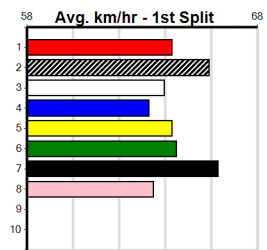

CITY VIEW BISTRO

Distance: 600m, Race Type: Grade 5, Total Prizemoney: $10,095
1st: $6,800, 2nd: $2,095, 3rd: $1,050, 4th: $150

PAW QUIMBY (6) was placed in very quick time last start and should appreciate this trip. BUN
QUAKE (3) was huge here two runs back and a repeat effort would see him in the placings.
ZIPPING KERR (7) best form would give this a shake.

Watchdog Tips: **6** **3** **7** **1** **Bet:** **Box Quinella 3,6,7 ($10 for 333.33%)**

1

VALLETTA DIVA [5] **Can unwind a strong finish, each way.** **$6.50**
BEBD Bitch **May-22** Sire: **TOMMY SHELBY** Dam: **VALLETTA SKY** Trainer: **John Nicholls (Melton West)**
Owner(s): **NICHOLLS TWO (SYN), J Nicholls, R Nicholls**
Winning Distances: **< 300m (0) 300 - 399m (0) 400 - 499m (4) 500 - 599m (0) 600 - 699m (1) > 700m (0)**
Winning Weights: **27.0(1) 27.2(1) 27.4(1) 27.5(1) 27.7(1)**

3rd	4th	5th	6th	7th	8th
3rd (4) 27.2 660 BEN R4 18-Oct-24 38.66 38.39 4.00L INFRA ROCK (38.39) Q/1654 . . . . . 4.19 $19.60 RW	4th (7) 27.2 680 GEL R9 25-Oct-24 39.88 39.60 4.25L ZIPPING GRANDE (39.60) M/3666 . . . . . 18.96 $20.00 5	3rd (6) 26.7 650 SHP R6 11-Nov-24 37.62 37.40 3.25L ANNABELLA ROSE (37.40) M/7654 . . . . . 17.95 $31.50 RW	4th (7) 26.9 660 BAL R6 20-Nov-24 38.33 38.04 4.25L INFRA ROCK (38.04) M/2333 . . . . . 12.89 $13.30 RW	6th (8) 27.4 680 GEL R4 06-Dec-24 39.69 39.04 9.50L ROMANTIC RED (39.04) Q/2566 . . . . . 18.23 $31.00 RW	1st (7) 27.7 600 MEP R5 11-Dec-24 34.60 34.03 0.75L CROCODILE ROLL (34.65) M/3333 . . . SW . 9.18 $57.30 RWH

Last 3 wins NOT included above

1st	2nd	3rd	4th	5th	6th	7th	8th
1st (8) 27.2 400 GEL R3 04-Jun-24 22.86 22.69 1.00L MAKE US DREAM (22.91) Q/22 . . . SW . 8.64 $2.80 7	1st (8) 27.4 450 WBL R7 10-Jun-24 25.67 25.51 3.25L KIYENG (25.89) Q/111 . . . SW . 6.72 $2.30 X67	1st (6) 27.0 450 WBL R8 29-Jul-24 25.91 25.70 1.5L PERFECT TONIGHT (26.00) M/343 . . . . . 6.73 $7.50 5					

Box History

Bx	1st	2nd	3rd	4th	5th	6th	7th	8th
1			1		1		1	
2	1	4			1	1		
3					1	1	1	
4				1	1	2		1
5			1					
6	1	1	1			1	1	1
7	1	1		2			1	1
8	2	2	1	1	3	2	1	

Prize Best Starts Trk/Dts APM: $12870.00, 34.60(7)-11/12/24, 45-5-9-4, 2-1-0-0, 7645