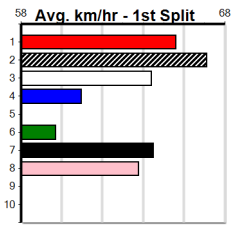

Sale

TRFM

7
7:52PM
(VIC time)

Distance: 435m, Race Type: Free For All, Total Prizemoney: $3,360
1st: $2,250, 2nd: $690, 3rd: $345, 4th: $75

DR. DYLAN (4) has a tremendous record here and he will appreciate the drop in class tonight. GO STEVIE (7) is another who excels here and he will be on the pace from the outset. COMPUTER MODEL (3) just needs a little room early on

Watchdog Tips: **4** **7** **3** **1** **Bet:** **Box Quinella 3,4,7 ($10 for 333.33%)**