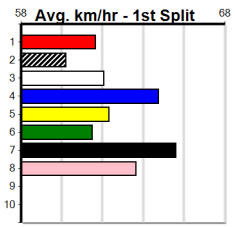

Sale

MONACELLARS

Distance: 510m, Race Type: Mixed 6/7, Total Prizemoney: $3,340
1st: $2,230, 2nd: $690, 3rd: $345, 4th: $75

3
6:29PM
(VIC time)

PAW FARINA (4) has been ultra impressive in his past two here and he looks very well graded in this event. TURN THE TIDE (7) was never headed at Horsham and she can settle on the speed. HOLLY ROSE (6) won't be too far away

Watchdog Tips: **4** **7** **6** **8** **Bet:** **Win 4**