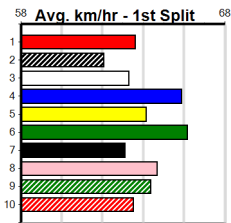

Sale

GIPPSLANDS GOLD 98.3

Distance: 435m, Race Type: Grade 5, Total Prizemoney: $2,925
1st: $1,950, 2nd: $600, 3rd: $300, 4th: $75

9

8:35PM
(VIC time)

DR. REESE (8) returned to form with a slashing 24.15 win here and she is ideally drawn out wide.
LADY JULIA (6) was a dominant 22.48 Geelong winner and she can come out running. RUBY'S SHOW (4) is nearing another win

Watchdog Tips:

8

6

4

5

Bet:

Win 8