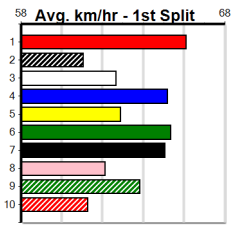

# MAFFRA POLY & PUMPS

Distance: 435m, Race Type: Grade 5, Total Prizemoney: \$2,925  
1st: \$1,950, 2nd: \$600, 3rd: \$300, 4th: \$75

DR. YANNICK (6) was far from disgraced here last time and he will find this a lot easier. HAY RILEY (5) rarely runs a bad race here and he will be strong in the run to the line. SANTORINI BALE (1) is drawn to get all the breaks.