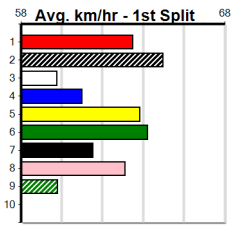

Sale

ROTTI SECURITY

Distance: 510m, Race Type: Mixed 4/5, Total Prizemoney: $3,875
1st: $2,600, 2nd: $800, 3rd: $400, 4th: $75

6

7:32PM
(VIC time)

MINTER FROST (2) was a dazzling 24.11 winner here last time and he is suited to this distance range. BAGGIO (1) was solidly placed at Warragul and he will be in the firing line throughout. OUR YOGI (5) is racing with confidence.

Watchdog Tips: **2** **1** **5** **4** **Bet:** **Win 2**