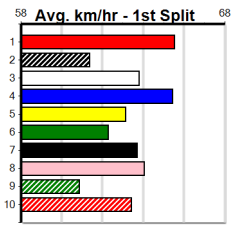

Sale

CATCH THE THIEF AT STUD FINAL

Distance: 435m, Race Type: Grade 5 Final, Total Prizemoney: $3,360

1st: $2,250, 2nd: $690, 3rd: $345, 4th: $75

5

7:10PM
(VIC time)

DR. QUEENIE (8) returned to form with a devastating 24.15 win here and she will exit a similar draw tonight. PRETTY FOLLIE (1) was far from disgraced in her heat and she is drawn to make amends. DR. GILLIAN (2) has solid claims

Watchdog Tips:

8

1

2

5

Bet:

Win 8