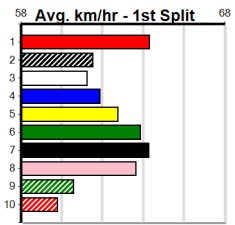

Sale

12

9:35PM

(VIC time)

SPORTSBET SET A DEPOSIT LIMIT

Distance: 435m, Race Type: Grade 5, Total Prizemoney: $2,925
1st: $1,950, 2nd: $600, 3rd: $300, 4th: $75

Watchdog Tips:

1

2

8

7

Bet:

Win 1