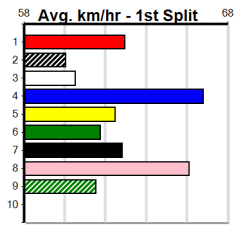

Sale

RSN GREY AREAS - WEDNESDAY & FRID

Distance: 435m, Race Type: Grade 6, Total Prizemoney: $2,925
1st: $1,950, 2nd: $600, 3rd: $300, 4th: $75

2

6:12PM

(VIC time)

ASTON SHEKEL (4) has been placed in all three runs here and he should break through tonight.
MR. THOMAS (3) has been dominant in his past two and he just needs to step on terms. GOLDEN TOP (1) is showing some promise.

Watchdog Tips:

4

3

1

6

Bet:

Win 4