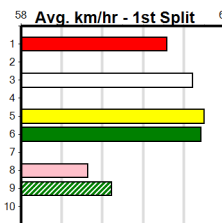

Healesville

"THE SHED" @ Healesville Greys

Distance: 300m, Race Type: Mixed 6/7, Total Prizemoney: \$2,925

1st: \$1,950, 2nd: \$600, 3rd: \$300, 4th: \$75

2

10:47AM

(VIC time)

FURIOSO RICK (2) and BUTTERFLY GIRL (4) both showed good early speed in recording solid 16.77 wins on debut when last seen at the races and they may be the two battling out the finish today. BULL DURHAM (5) can challenge as well here.

Watchdog Tips:

2

4

5

1

Bet:

Trifecta 2,4/1,2,4,5/1,2,4,5 (\$10 - 83.33%)

Form Box Weight Dist Track Date Time BON Margin 1st/2nd (Time) PIR Checked Comment W/R Split 1 S/P Grade