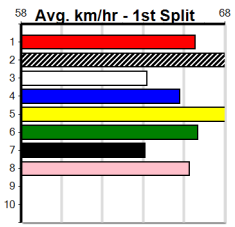

Healesville

CROYDON HOMING PIGEON CLUB

Distance: 300m, Race Type: Free For All, Total Prizemoney: \$3,360
1st: \$2,250, 2nd: \$690, 3rd: \$345, 4th: \$75

7

12:14PM

(VIC time)

SPOT FOX (2) can explode once fully balanced in his races and he may only need to step on terms to salute in this. KNEE DEEP (8) is racing well and goes well here.