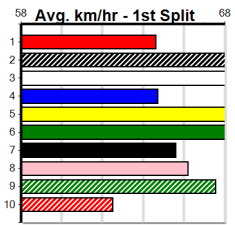

PITSTOP MOWER REPAIRS

Distance: 350m, Race Type: Grade 5, Total Prizemoney: $2,925
1st: $1,950, 2nd: $600, 3rd: $300, 4th: $75

9

12:48PM
(VIC time)

FLAMING FOX (3) can explode once fully balanced in his races and he may prove hard to hold out in this. GET A GRIP (6) can race on the speed from the outset here and he could be right in the finish. MAGIC WESTERN (5) has claims as well here.

Watchdog Tips:

3

6

5

1

Bet:

Win 3