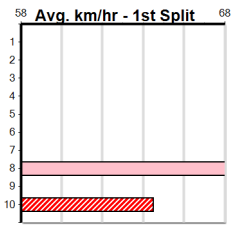

Track Record:

Distance	Time	Greyhound	Date Set
300m	16.057	UNLEASH COLLINDA	11-Dec-22
350m	18.641	UNLEASH COLLINDA	19-Feb-23

Healesville

RIDE FOR LUCY

Distance: 350m, Race Type: Maiden, Total Prizemoney: \$2,535
1st: \$1,680, 2nd: \$520, 3rd: \$260, 4th: \$75