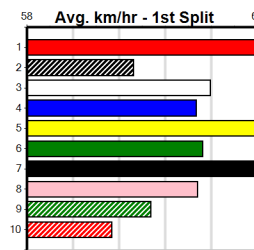

SPORTSBET NOBODY DOES IT EASIER

Distance: 300m, Race Type: Grade 5, Total Prizemoney: $2,925
1st: $1,950, 2nd: $600, 3rd: $300, 4th: $75

LITTLE MISS ENVY (8) looks the best of these after scratchings. She races well here and is suited by the wide draw. Both DEMON KYSAIAH (3) and CLASSIC WYNSTAN (7) looks solid place hopes.

Watchdog Tips: 8 3 7 5 Bet: Win 8

Form Box Wgt Dist Track Date Time BON Margin 1st/2nd (Time) PIR Checked Comment W/R Split 1 S/P Grade

DUSK TILL DAWN [5] *** SCRATCHED *** $21.00
Owner(s): H Trengove
Sire: FERNANDO BALE Dam: UNTIL DAWN
Trainer: Trevor Whitford (Willow Grove)
Winning Distances: < 300m (0) 300 - 399m (4) 400 - 499m (0) 500 - 599m (0) 600 - 699m (0) > 700m (0)
Winning Weights: 29.1(1) 30.3(1) 30.7(1) 30.8(1)
Box History table and Prize Best Starts table included.

EVEN CHANGE [5] *** SCRATCHED *** $4.80
Owner(s): G Collins
Sire: BEAST UNLEASHED Dam: ZIPPING FREEMAN
Trainer: Margery Quick (Haddon)
Winning Distances: < 300m (0) 300 - 399m (2) 400 - 499m (1) 500 - 599m (0) 600 - 699m (0) > 700m (0)
Winning Weights: 34.6(1) 34.9(1) 35.1(1)
Box History table and Prize Best Starts table included.

DEMON KYSAIAH [5] Can show good early speed at times, must respect. $3.30
Owner(s): D Gilmore
Sire: TOMMY SHELBY Dam: MEPUNGA REMI
Trainer: Michael Chilcott (Heathcote)
Winning Distances: < 300m (0) 300 - 399m (0) 400 - 499m (6) 500 - 599m (1) 600 - 699m (0) > 700m (0)
Winning Weights: 32.0(2) 32.1(1) 32.2(1) 32.6(1) 32.7(2)
Box History table and Prize Best Starts table included.

OPEN HEAVEN (QLD)[5] *** SCRATCHED *** $2.40
Owner(s): DIVINE DREAM TWO (SYN), R Sinfield, B Sinfield, K Dodd
Sire: BARCIA BALE Dam: LANIS MORRIS
Trainer: Kaylah Thorburn (Gormandale)
Winning Distances: < 300m (0) 300 - 399m (5) 400 - 499m (1) 500 - 599m (0) 600 - 699m (0) > 700m (0)
Winning Weights: 29.7(1) 30.3(1) 30.4(1) 30.6(3)
Box History table and Prize Best Starts table included.

SAPPHIRE SPEED [5] Has the speed to overcome tough draw, chance. $8.50
Owner(s): M Williams
Sire: BERNARDO Dam: FERNANDO'S ANGEL
Trainer: Paul Ellul (Noble Park North)
Winning Distances: < 300m (0) 300 - 399m (5) 400 - 499m (4) 500 - 599m (1) 600 - 699m (0) > 700m (0)
Winning Weights: 29.4(1) 29.6(2) 29.7(1) 29.8(1) 29.9(1) 30.0(1) 30.1(1) 30.2(1) 30.6(1)
Box History table and Prize Best Starts table included.