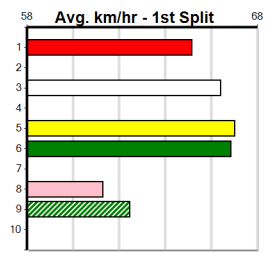

Healesville

"THE SHED" @ Healesville Greys

2

10:47AM

Distance: 300m, Race Type: Mixed 6/7, Total Prizemoney: $2,925
1st: $1,950, 2nd: $600, 3rd: $300, 4th: $75

(VIC time)

FURIOSO RICK (2) and BUTTERFLY GIRL (4) both showed good early speed in recording solid 16.77 wins on debut when last seen at the races and they may be the two battling out the finish today. BULL DURHAM (5) can challenge as well here.

Watchdog Tips: **2** **4** **5** **1** **Bet:** Trifecta 2,4/1,2,4,5/1,2,4,5 ($10 - 83.33%)

Form Box Wgt Dist Track Date Time BON Margin 1st/2nd (Time) PIR Checked Comment W/R Split 1 S/P Grade

1

CAPED CRUSADER [7] Gun draw, good placing here 3 back, can threaten. **$8.00**
WBK Dog Oct-22 Sire: RAZOR'S EDGE Dam: IT'S A DIVA Trainer: Nicholas Johnston (Toorborac)

Owner(s): N Johnston
Winning Distances: < 300m (0) 300 - 399m (0) 400 - 499m (1) 500 - 599m (0) 600 - 699m (0) > 700m (0)
Winning Weights: 31.4(1)

3rd (2)	31.5	410	HOR	R1	01-Oct-24	23.92	22.85	5.50L	MAXIMUM BARB (23.54)	M/23	.	.	.	10.61	$5.50	M
2nd (7)	31.6	390	SHP	R2	10-Oct-24	22.58	22.16	2.75L	WILD SAL (22.40)	M/22	.	.	.	8.66	$3.00	M
3rd (4)	31.6	390	SHP	R2	14-Oct-24	22.72	21.74	4.00L	ASTON MERRICK (22.45)	M/44	.	.	.	8.84	$3.20	M
1st (3)	31.4	400	WGL	R1	25-Oct-24	23.12	22.52	4.25L	JUMBUK QUEEN (23.41)	M/11	.	.	SW	8.47	$2.80	M
5th (6)	31.8	400	WGL	R4	01-Nov-24	23.26	22.49	11.00	MIA NEO (22.55)	S/54	.	.	SW	8.53	$13.40	7
2nd (2)	32.2	300	HVL	R9	12-Dec-24	16.91	16.63	3.00L	TAKE NOTICE (16.71)	M/4	.	.	.	3.98	$4.50	7
4th (8)	32.1	300	HVL	R2	22-Dec-24	17.12	16.54	3.25L	MR. OTTO (16.89)	M/7	.	.	.	4.12	$4.70	X67
7th (7)	32.4	410	HOR	R2	27-Dec-24	24.31	23.28	7.50L	TIME FOR TEA (23.81)	M/57	.	.	.	10.57	$13.20	7

Last 3 wins NOT included above

Bx	1st	2nd	3rd	4th	5th	6th	7th	8th
1								
2		1	1					
3	1							
4			1					
5								
6					1			
7		1					1	
8					1			

Prize Best	$3195.00
Starts	16.91(2)-12/12/24
Trk/Dts	8-1-2-2
APM	2-0-1-0
	2187

2

FURIOSO RICK [7] Showed speed in his fast debut win, can go close. **$3.20**
BK Dog Jun-23 Sire: FERAL FRANKY Dam: INDA WAY Trainer: Robert Redenbach (Cranbourne)

Owner(s): R Dixon
Winning Distances: < 300m (0) 300 - 399m (1) 400 - 499m (0) 500 - 599m (0) 600 - 699m (0) > 700m (0)
Winning Weights: 30.3(1)

1st (4)	30.3	300	HVL	R1	22-Dec-24	16.77	16.54	4.00L	ASTON COSPICUA (17.05)	Q/1	.	.	SW	3.88	$2.40	M

Last 3 wins NOT included above

Bx	1st	2nd	3rd	4th	5th	6th	7th	8th
1								
2								
3								
4	1							
5								
6								
7								
8								

Prize Best	$1680.00
Starts	16.77(4)-22/12/24
Trk/Dts	1-1-0-0
APM	1-1-0-0
	1680