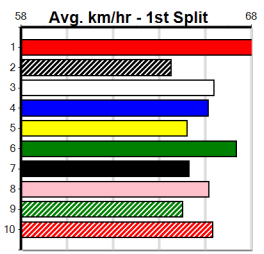

GORSKI ENGINEERING

Distance: 350m, Race Type: Mixed 4/5, Total Prizemoney: $3,360
1st: $2,250, 2nd: $690, 3rd: $345, 4th: $75

HIGH END CASH (4) has recorded explosive wins in 2 of his last 3 starts and he may prove hard to hold out again in this. HEAD HUNTER (1) burned early in his fast last start win here and he is drawn to be prominent throughout here.

Watchdog Tips: 4 1 8 3 Bet: Trifecta 4/1,8/1,7,8 ($10 - 250%)

Form Box Wgt Dist Track Date Time BON Margin 1st/2nd (Time) PIR Checked Comment W/R Split 1 S/P Grade

HEAD HUNTER [4] Burned early in fast last start win, major player. $4.40
BK Dog Dec-21 Sire: ALLEN DEED Dam: BLACK MUSTANG Trainer: Bernie Ender (St Albans)
Winning Distances: < 300m (0) 300 - 399m (8) 400 - 499m (1) 500 - 599m (0) 600 - 699m (0) > 700m (0)
Winning Weights: 32.5(2) 32.6(2) 32.7(1) 32.9(1) 33.1(1) 33.2(1) 33.3(1)
3rd (2) 32.6 350 HVL R5 20-Oct-24 19.55 19.25 2.25L OUR REGARDS (19.39) S/2 . . . . 6.56 $2.90 5H
2nd (2) 32.6 350 HVL R9 27-Oct-24 19.40 19.12 0.50L HIGH END CASH (19.37) M/2 . . . . SW 6.55 $2.40 5
1st (1) 32.5 350 HVL R10 10-Nov-24 19.42 19.39 1.5L HARD PRESS (19.52) Q/3 . . . . 6.54 $1.60 5
6th (2) 32.4 350 HVL R8 17-Nov-24 19.85 19.04 4.25L BURN ALONG (19.56) M/3 . . . . 6.62 $11.80 FFA
6th (6) 32.7 350 HVL R8 24-Nov-24 19.53 19.03 7.50L CHAVERO (19.03) Q/5 . . . . W . . . 6.52 $29.60 FFA
6th (3) 32.7 300 HVL R9 08-Dec-24 16.84 16.47 5.50L CHEAP RED WINE (16.48) S/1 . . . . 4.03 $55.90 FFA
3rd (7) 32.8 300 HVL R10 22-Dec-24 16.62 16.54 1.25L PAW WALDO (16.54) Q/6 . . . . W . . . 3.89 $43.70 FFA
1st (5) 33.1 350 HVL R6 29-Dec-24 19.21 19.12 2.75L NUMEROUS (19.39) M/1 . . . . SW 6.44 $3.00 5
Last 3 wins NOT included above
1st (2) 32.9 300 HVL R4 04-Aug-24 16.84 16.80 1.5L SMART TALK (16.93) S/6 . . . . SW 4.01 $22.30 X34
1st (7) 32.5 350 HVL R8 30-Aug-24 19.45 19.45 0.50L CRUELLA (19.47) M/3 . . . . SW 6.56 $2.60 T3-5
1st (1) 32.7 350 HVL R8 04-Oct-24 19.42 19.42 1.00L FIDDLES (19.48) M/1 . . . . 6.55 $2.30 T3-5

Box History
Bx 1st 2nd 3rd 4th 5th 6th 7th 8th
1 3
2 1 2 1 1 1 1
3 1 2 2 2
4 1 1 1
5 1 1 2
6 1
7 1 2 2
8 1 1 1
Prize Best $17752.86
Starts 19.21(5)-29/12/24
Trk/Dts 34-9-6-5
APM 20-4-2-4 9157