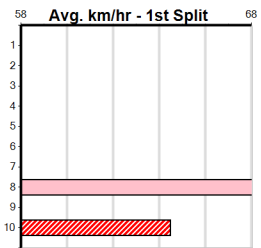

RIDE FOR LUCY

1

10:32AM

Distance: 350m, Race Type: Maiden, Total Prizemoney: $2,535
1st: $1,680, 2nd: $520, 3rd: $260, 4th: $75

CLYDE (3) was solidly placed here on debut last start and he may be the one to beat with any natural improvement second up. BONTA (7) is a well bred type and is sure to be well educated for his debut today.

Watchdog Tips: **3** **7** **1** **6** **Bet:** Win 3

Form Box	Wgt	Dist	Track	Date	Time	BON	Margin	1st/2nd (Time)	PIR	Checked	Comment	W/R	Split 1	S/P	Grade	
1	OLYMPIA ONYX [M] Litter has shown talent so far, watch betting. $5.50															
	BK	Bitch		Nov-22												
	Owner(s): J Talgi		Sire: ASTON RUPEE		Dam: SILKY RIOT		Trainer: Margaret Salvatore (Plenty)									
	Winning Distances: < 300m (0) 300 - 399m (0) 400 - 499m (0) 500 - 599m (0) 600 - 699m (0) > 700m (0)															
	Winning Weights:															
	Box History															
	Last 3 wins NOT included above															
	Prize Best Starts Trk/Dts APM															
	Box History															
	Prize Best Starts Trk/Dts APM															
2	PATRIOT QUINCEY [M] Well beaten here in her debut, may need more time. $18.00															
	F	Bitch		Jan-23												
	Owner(s): B Keel		Sire: AUSSIE INFRARED		Dam: PATRIOT TUBMAN		Trainer: Dean Elliot (Wellsford)									
	Winning Distances: < 300m (0) 300 - 399m (0) 400 - 499m (0) 500 - 599m (0) 600 - 699m (0) > 700m (0)															
	Winning Weights:															
	Box History															
	Last 3 wins NOT included above															
	Prize Best Starts Trk/Dts APM															
	Box History															
	Prize Best Starts Trk/Dts APM															
3	CLYDE [M] Solid debut placing here last start, one to beat. $3.00															
	BK	Dog		Dec-22												
	Owner(s): Z Gao		Sire: HARD STYLE RICO		Dam: STRADA		Trainer: Susan Richards (Devon Meadows)									
	Winning Distances: < 300m (0) 300 - 399m (0) 400 - 499m (0) 500 - 599m (0) 600 - 699m (0) > 700m (0)															
	Winning Weights:															
	Box History															
	Last 3 wins NOT included above															
	Prize Best Starts Trk/Dts APM															
	Box History															
	Prize Best Starts Trk/Dts APM															
4	SUMMER HAIL [M] Litter has been handy to date, betting best guide. $7.00															
	BK	Bitch		Feb-23												
	Owner(s): D Plumridge		Sire: BEAST UNLEASHED		Dam: SUMMER LOVIN'		Trainer: David Plumridge (Scoresby)									
	Winning Distances: < 300m (0) 300 - 399m (0) 400 - 499m (0) 500 - 599m (0) 600 - 699m (0) > 700m (0)															
	Winning Weights:															
	Box History															
	Last 3 wins NOT included above															
	Prize Best Starts Trk/Dts APM															
	Box History															
	Prize Best Starts Trk/Dts APM															
5	MRS. WHO [M] Far from disgraced in her debut, place hopes. $41.00															
	BK	Bitch		Oct-21												
	Owner(s): N Lavelle		Sire: TOMMY SHELBY		Dam: SWIFT TIMING		Trainer: Lynn Lavelle (Altona Meadows)									
	Winning Distances: < 300m (0) 300 - 399m (0) 400 - 499m (0) 500 - 599m (0) 600 - 699m (0) > 700m (0)															
	Winning Weights:															
	Box History															
	Last 3 wins NOT included above															
	Prize Best Starts Trk/Dts APM															
	Box History															
	Prize Best Starts Trk/Dts APM