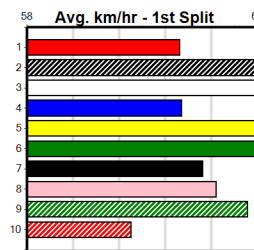

PITSTOP MOWER REPAIRS

Distance: 350m, Race Type: Grade 5, Total Prizemoney: $2,925
1st: $1,950, 2nd: $600, 3rd: $300, 4th: $75

9
12:48PM

(VIC time)

FLAMING FOX (3) can explode once fully balanced in his races and he may prove hard to hold out in this. GET A GRIP (6) can race on the speed from the outset here and he could be right in the finish. MAGIC WESTERN (5) has claims as well here.

Watchdog Tips: **3** **6** **5** **1** **Bet:** **Win 3**

Form Box	Wgt	Dist	Track	Date	Time	BON	Margin	1st/2nd (Time)	PIR	Checked	Comment	WR	Split 1	S/P	Grade

1

ASTON MASSIMO [5] **Gun draw, can wind up mid race, threat here.** **$4.50**

BD Dog Apr-22 Sire: TOMMY SHELBY Dam: ASTON MEILLEUR Trainer: David Condon (Devon Meadows) ENG WGL 2025-01-07

Owner(s): R Borda

Winning Distances: < 300m (0) 300 - 399m (2) 400 - 499m (7) 500 - 599m (1) 600 - 699m (0) > 700m (0)

Winning Weights: 33.4(1) 33.5(1) 33.6(1) 33.7(1) 33.8(2) 33.9(1) 34.0(2) 34.2(1)

4th (7)	34.0	450	BAL	R5	18-Nov-24	26.09	25.44	4.50L PRETTY PANAMA (25.78)	M/544	.	.	.	6.67	$3.10	T3-5
1st (7)	34.2	350	HVL	R6	22-Nov-24	19.33	19.19	1.5L MAGNET MOVER (19.41)	M/1	.	.	.	6.55	$4.30	T3-5
2nd (2)	34.1	400	WGL	R4	06-Dec-24	22.62	22.44	0.50L BRING YOUR BEST (22.60)	Q/22	.	.	.	8.32	$4.40	5
7th (7)	33.8	400	WGL	R10	10-Dec-24	23.67	22.39	11.00 FLYING MUFFIN (22.93)	M/87	.	.	.	8.71	$11.70	5
4th (3)	33.8	300	HVL	R5	15-Dec-24	16.88	16.49	4.25L MYOLA NICK (16.58)	M/8	.	.	.	4.00	$27.60	5H
2nd (6)	33.8	400	WGL	R12	19-Dec-24	22.74	22.68	1.00L SHINY NEW TOY (22.68)	M/33	.	.	.	8.65	$1.80	5
6th (2)	33.4	400	WGL	R12	24-Dec-24	23.20	22.19	4.75L MICK SAYS SO (22.88)	M/67	.	.	.	8.76	$3.70	5
2nd (7)	33.3	400	WGL	R11	31-Dec-24	22.97	22.38	8.00L MR. KIA ORA (22.41)	M/23	.	.	.	8.62	$5.10	5H

Last 3 wins NOT included above

1st (3)	33.5	400	WGL	R11	03-Oct-24	22.67	22.58	3.5L JAG FERNANDO (22.91)	M/21	.	SW	.	8.43	$2.20	T3-5
1st (8)	33.6	450	BAL	R6	07-Oct-24	26.22	25.98	1.25L OPRAH BALE (26.31)	M/211	.	.	.	6.74	$1.40	T3-5
1st (8)	33.8	435	SLE	R11	20-Oct-24	24.65	24.18	5.00L MADALIA SNOOPY (24.99)	M/211	.	SW	.	5.38	$1.90	5

Box History

Bx	1st	2nd	3rd	4th	5th	6th	7th	8th
1	1	2						
2	1	1	1			1	1	
3	1	2		2				1 2
4	1		2	1		2		
5	1			1	1	2		
6	1	1		1				
7	2	1		1	2	1	1	
8	2					1		

Prize	$23800.00
Best Starts	19.33(7)-22/11/24
Trk/Dts	42-10-7-3
APM	3-1-0-0
	7772