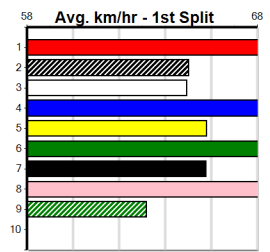

JASON McKEOWN PHOTOGRAPHY

Distance: 300m, Race Type: Grade 5, Total Prizemoney: $2,925
1st: $1,950, 2nd: $600, 3rd: $300, 4th: $75

SONIC DIESEL (8) has been racing in much tougher company in recent times and he looks hard to beat in this. SUPER TONE (3) was a fast winner here 2 starts back and he could be right in the finish again today.

Watchdog Tips: 8 3 1 6 Bet: Box Quinella 1,3,8 ($10 for 333.33%)

Form Box Wgt Dist Track Date Time BON Margin 1st/2nd (Time) PIR Checked Comment W/R Split 1 S/P Grade

CRUELLEA [5] Drawn to race on the speed throughout, chance. $5.00
Owner(s): KEEP YOUR SHIRT ON (SYN), C Dalton, S Dalton
Trainer: Colin Dalton (Coldstream)
Winning Distances: < 300m (0) 300 - 399m (5) 400 - 499m (1) 500 - 599m (1) 600 - 699m (0) > 700m (0)
Winning Weights: 29.5(1) 29.7(1) 29.8(1) 29.9(1) 30.0(2) 30.3(1)

Box History table for CRUELLEA [5] showing performance across different boxes and splits.

MYALL JACK [5] *** SCRATCHED *** $5.00
Owner(s): Yacaaba (SYN), J Risk, R Gilmore, S Risk
Trainer: Raymond Gilmore (Kilmany)
Winning Distances: < 300m (0) 300 - 399m (11) 400 - 499m (3) 500 - 599m (0) 600 - 699m (0) > 700m (0)
Winning Weights: 31.6(1) 31.7(1) 31.8(2) 32.1(3) 32.3(1) 32.9(1) 33.0(2) 33.2(1) 33.3(2)

Box History table for MYALL JACK [5] showing performance across different boxes and splits.

SUPER TONE [5] Fast winner here 2 starts back, major player. $5.00
Owner(s): A Rippon
Trainer: Murray Collyer (Coburg North)
Winning Distances: < 300m (0) 300 - 399m (5) 400 - 499m (5) 500 - 599m (1) 600 - 699m (0) > 700m (0)
Winning Weights: 33.3(1) 33.8(2) 34.3(2) 34.4(1) 34.7(1) 34.8(1) 34.9(1) 35.2(1) 35.8(1)

Box History table for SUPER TONE [5] showing performance across different boxes and splits.

WHY NOT JULES [5] Can explode mid race in her races, cannot dismiss. $15.00
Owner(s): G Carter
Trainer: Leigh Carter (Devon Meadows)
Winning Distances: < 300m (0) 300 - 399m (7) 400 - 499m (9) 500 - 599m (0) 600 - 699m (0) > 700m (0)
Winning Weights: 28.9(1) 29.0(4) 29.1(1) 29.2(1) 29.3(3) 29.4(2) 29.5(1) 29.7(1) 29.8(1) 30.1(1)

Box History table for WHY NOT JULES [5] showing performance across different boxes and splits.

AUSSIE SAVANNAH (NSW)[5] Racing below her best in recent times, tough ask. $21.00
Owner(s): M Hetherton
Trainer: Mark Hetherton (Kilmore)
Winning Distances: < 300m (0) 300 - 399m (7) 400 - 499m (0) 500 - 599m (0) 600 - 699m (0) > 700m (0)
Winning Weights: 27.4(1) 27.5(1) 27.6(1) 27.7(1) 27.8(1) 28.0(1) 28.6(1)

Box History table for AUSSIE SAVANNAH (NSW)[5] showing performance across different boxes and splits.

1

2

3

4

5