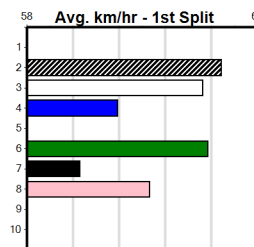

RSN GREY AREAS - WEDNESDAY & FRIDAY

4

Distance: 350m, Race Type: Mixed 6/7, Total Prizemoney: $2,925
1st: $1,950, 2nd: $600, 3rd: $300, 4th: $75

11:22AM

(VIC time)

MISS CHARMED (5) has shown good early speed in her solid efforts in 2 starts to date and she may be the one to beat here. TAKE NOTICE (6) was an explosive winner here 3 starts back and he looks like the danger again today.

Watchdog Tips: **5** **6** **1** **2** **Bet:** **Win 5**

Form Box	Wgt	Dist	Track	Date	Time	BON	Margin	1st/2nd (Time)	PIR	Checked	Comment	WR	Split 1	S/P	Grade

1

MIKADO JEWEL [7] **$10.00**

BK Bitch Feb-23 Sire: COSMIC RUMBLE Dam: HARDAWAY WINNIE

Owner(s): J AND J (SYN), M Barber, P Jones Trainer: Maria Barber (Hoddles Creek)

Winning Distances: < 300m (0) 300 - 399m (1) 400 - 499m (0) 500 - 599m (0) 600 - 699m (0) > 700m (0)

Winning Weights: 25.7(1)

1st (5)	25.7	300	HVL	R1	29-Dec-24	17.04	16.51	1.25L	ASTON COSPICUA (17.13)	M/4			4.04	$14.80	M

Last 3 wins NOT included above

Box History

Bx	1st	2nd	3rd	4th	5th	6th	7th	8th
1								
2								
3								
4								
5	1							
6								
7								
8								

Prize Best $1680.00
Starts 1-1-0-0
Trk/Dts 0-0-0-0
APM 1680

2

SCOTT MICAH [7] Biks **$18.00**

F Dog Sep-22 Sire: ASTON RUPEE Dam: WHODAT DIVA

Owner(s): E Scott Trainer: Emma Scott (Tatura)

Winning Distances: < 300m (0) 300 - 399m (1) 400 - 499m (0) 500 - 599m (0) 600 - 699m (0) > 700m (0)

Winning Weights: 33.3(1)

2nd (8)	33.2	350	HVL	R2	15-Nov-24	19.81	19.39	3.00L	PUT IT TOGETHER (19.60)	Q/2			6.68	$2.60	T3-M

Last 3 wins NOT included above

Box History

Bx	1st	2nd	3rd	4th	5th	6th	7th	8th
1		1	2					
2								
3								
4	1							
5				1				
6								1
7		1					1	
8		2	1	1			1	

Prize Best $4940.00
Starts 19.63(4)-22/12/24
Trk/Dts 15-1-4-5
APM 3124

3

FRENZY ATTACK [7] **$31.00**

BK Bitch Dec-22 Sire: AUSSIE INFRARED Dam: IT'S A FRENZY

Owner(s): G Sprod Trainer: Garry Johnson (Chum Creek)

Winning Distances: < 300m (0) 300 - 399m (0) 400 - 499m (1) 500 - 599m (0) 600 - 699m (0) > 700m (0)

Winning Weights: 27.0(1)

3rd (4)	27.0	350	HVL	R1	20-Oct-24	20.07	19.25	3.25L	MATCHBOX HONEY (19.85)	M/3			6.74	$7.80	M

Last 3 wins NOT included above

Box History

Bx	1st	2nd	3rd	4th	5th	6th	7th	8th
1								
2	1							
3								1
4			1	1		1		
5								1
6								
7								
8								1

Prize Best $1990.00
Starts 19.94(4)-27/12/24
Trk/Dts 7-1-0-1
APM 1214

4

WHO ME [7] **$7.00**

BE Dog Dec-22 Sire: ASTON RUPEE Dam: ALBIES CRUISER

Owner(s): B Sands Trainer: Brad Sands (Pakenham)

Winning Distances: < 300m (0) 300 - 399m (1) 400 - 499m (0) 500 - 599m (0) 600 - 699m (0) > 700m (0)

Winning Weights: 31.9(1)

5th (7)	31.1	300	HVL	R2	06-Oct-24	17.21	16.60	3.75L	LITTLE TRUCK (16.96)	M/3			3.98	$15.80	M

Last 3 wins NOT included above

Box History

Bx	1st	2nd	3rd	4th	5th	6th	7th	8th
1								
2								
3								1
4								
5								
6			1	1				
7						1		
8	1	1		1				

Prize Best $2890.00
Starts 19.94(4)-27/12/24
Trk/Dts 8-1-1-2
APM 2340

5

MISS CHARMED [7] **$3.70**

BK Bitch Mar-23 Sire: BERNARDO Dam: LEAPING LYDIA

Owner(s): D Turnley Trainer: Paul Martin (Chirnside Park)

Winning Distances: < 300m (0) 300 - 399m (1) 400 - 499m (0) 500 - 599m (0) 600 - 699m (0) > 700m (0)

Winning Weights: 29.4(1)

1st (3)	29.4	300	HVL	R2	12-Dec-24	16.81	16.63	3.5L	NITROUS (17.06)	M/1			4.00	$8.60	M

Last 3 wins NOT included above

Box History

Bx	1st	2nd	3rd	4th	5th	6th	7th	8th
1								
2								
3	1							
4			1					
5								
6								
7								
8								

Prize Best $2280.00
Starts 2-1-1-0
Trk/Dts 0-0-0-0
APM 2280