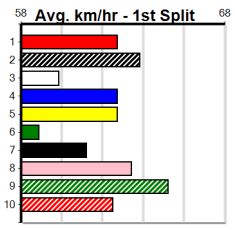

14 RACES TODAY

Distance: 390m, Race Type: Tier 3 - Maiden, Total Prizemoney: $1,530
1st: $1,000, 2nd: $320, 3rd: $160, 4th: $50

1

10:38AM
(VIC time)

MY OPIE (2) showed speed in his good last start placing and he may be the one to beat in this.
SUPER SEALANT (8) has produced handy placings in 5 of his 6 starts to date and he looks set to be right in the finish again here.

Watchdog Tips: **2** **8** **4** **7** **Bet:** **Win 2**