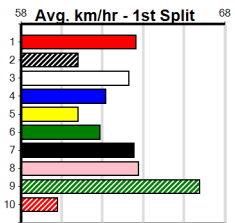

TWO MORE RACES TO GO

Distance: 390m, Race Type: Grade 5 T3, Total Prizemoney: \$1,530
1st: \$1,000, 2nd: \$320, 3rd: \$160, 4th: \$50

BOW EDITION (8) was a solid all the way winner from this draw last start and he may be the one to beat again here. MR. FLASH (10) has produced powerful placings in 3 of his last 4 starts and he could make his presence felt in this.