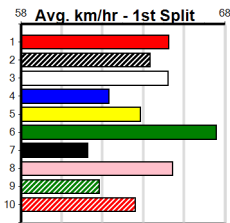

SOUTHERN SHEETMETAL

Distance: 390m, Race Type: Tier 3 - Grade 7, Total Prizemoney: \$1,530
1st: \$1,000, 2nd: \$320, 3rd: \$160, 4th: \$50

9

1:03PM

(VIC time)

SAVANNAH STAR (8) can explode once fully balanced in her races and she may prove hard to hold out with room to wind up here. NANNA NAP (1) can race on the speed throughout from her gun draw and she looks like the danger here.