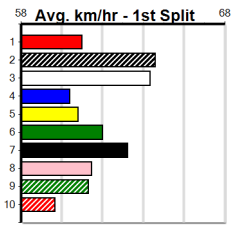

TUDOR ELECTRICAL

Distance: 390m, Race Type: Tier 3 - Grade 7, Total Prizemoney: $1,530
1st: $1,000, 2nd: $320, 3rd: $160, 4th: $50

10

1:19PM
(VIC time)

ASTON RIOT (3) can race near the speed from the outset in this and she may prove too classy in the run to the judge. CANDY STRIDE (2) could set the tempo soon after box rise and can be prominent throughout.

Watchdog Tips: **3** **2** **8** **1** **Bet:** **Win 3**