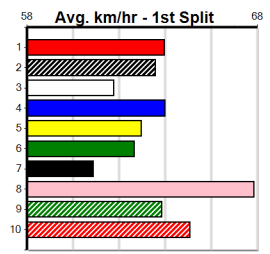

Ballarat
13 (E1)
2:15PM

(VIC time)

BALLARAT RACE 13

Distance: 390m, Race Type: Grade 5 T3, Total Prizemoney: $1,530
1st: $1,000, 2nd: $320, 3rd: $160, 4th: $50

ZESTY BALE (8) has the speed to find the arm soon after box rise and he looks hard to beat after solid wins in 2 of his last 3 starts. TINKER DAN (4) has been smartly placed in 2 of his last 4 runs and he can challenge with an ounce of luck early.

Watchdog Tips: **8** **4** **1** **7** **Bet:** **Win 8**

1

PLATYPUS YAALA [5] **Gun draw, smart win last start, chance here.** **$12.00**
WBD Dog Nov-21 **Sire: FERNANDO BALE Dam: NATTY ALLEN** **Trainer: Jason Wickham (Lara)**
Owner(s): A Welsh
Winning Distances: < 300m (0) 300 - 399m (1) 400 - 499m (3) 500 - 599m (0) 600 - 699m (0) > 700m (0)
Winning Weights: 31.8(1) 32.1(1) 32.6(1) 33.1(1)

Box	1st	2nd	3rd	4th	5th	6th	7th	8th
1								
2			1					
3								
4		1			2			
5			1			1	1	
6					1	1	1	
7		1	1				1	2
8	2			1				

Prize Best Starts Trk/Dts APM
$5295.00
22.81(1)-24/12/24
26-4-2-3
1-0-0-0
3076

2

WISDOM BALE (NSW)[5] **Good early but fell last start, place hopes if fit** **$13.00**
BK Bitch Jul-22 **Sire: JARVIS BALE Dam: ETHLA ALLEN** **Trainer: Luke Harris (Devon Meadows)**
Owner(s): T Kennedy-harris
Winning Distances: < 300m (0) 300 - 399m (0) 400 - 499m (3) 500 - 599m (0) 600 - 699m (0) > 700m (0)
Winning Weights: 25.2(1) 25.8(1) 25.9(1)

Box	1st	2nd	3rd	4th	5th	6th	7th	8th
1	1	1	1	2				
2	1	1			1			
3								1
4				1				1
5			2	1	2	1		
6					2			
7		2				1	1	1
8	1	2		2	3			

Prize Best Starts Trk/Dts APM
$8387.50
22.45(5)-21/11/24
34-3-6-3
6-0-1-0
4498

3

TINKER PAT [5] **Can hit the line with gusto, place with some luck** **$13.00**
BE Dog Feb-20 **Sire: DALGETTY Dam: ZIPPING ELLA** **Trainer: Craig Burns (Balliang)**
Owner(s): Burns Racing (SYN), C Burns, J Burns
Winning Distances: < 300m (0) 300 - 399m (7) 400 - 499m (9) 500 - 599m (0) 600 - 699m (0) > 700m (0)
Winning Weights: 28.8(1) 29.4(1) 29.7(1) 29.8(2) 30.5(1) 30.6(1) 30.7(1) 31.1(1) 31.2(2)

Box	1st	2nd	3rd	4th	5th	6th	7th	8th
1	2	1	3	1	4			2
2	1	4	1	4				1
3								
4	1				3	4	2	1
5			3	4	2	2	2	1
6		3	1		2	2		
7	2	1	2		3	1		
8	4			1	1	2	2	

Prize Best Starts Trk/Dts APM
$20387.50
22.66(7)-26/5/24
85-11-9-11
5-0-0-1
2455

4

TINKER DAN [5] **Smart placings in 2 of his last 4 starts, danger.** **$4.50**
RBD Dog Mar-21 **Sire: FERNANDO BALE Dam: DYNA BOBBI** **Trainer: Mark Giddings (Heathcote)**
Owner(s): Burns Racing (SYN), C Burns, J Burns
Winning Distances: < 300m (0) 300 - 399m (7) 400 - 499m (3) 500 - 599m (0) 600 - 699m (0) > 700m (0)
Winning Weights: 30.0(1) 31.2(1) 31.8(2) 32.4(1) 32.5(1) 32.6(1) 32.8(3)

Box	1st	2nd	3rd	4th	5th	6th	7th	8th
1	1	1			1	2	3	2
2	1	1			4	2		2
3	1	2	1	1	1	1	1	3
4	1	3	1	1		4		
5		5	1			1		
6	1	2	3	2	1	3	2	
7	2		5	3	1	1		2
8	3	3		1	1		2	

Prize Best Starts Trk/Dts APM
$20740.00
22.11(4)-27/2/24
88-10-16-10
22-3-5-2
3564

5

SAINT MADIX [5] **Drawn to find some trouble in this, looks unlikely** **$34.00**
BK Dog Jan-21 **Sire: ASTON KIMETTO Dam: MISS LAVA** **Trainer: Peter Byrne (Koroit)**
Owner(s): P Byrne
Winning Distances: < 300m (0) 300 - 399m (1) 400 - 499m (2) 500 - 599m (0) 600 - 699m (0) > 700m (0)
Winning Weights: 35.5(1) 35.8(1) 36.1(1)

Box	1st	2nd	3rd	4th	5th	6th	7th	8th
1	1	3	4	2	2	1		
2	1	1	1		1			
3			2	2	4	5	3	1
4	2	1	4	2	1			1
5	1	3	1	2	1	2		
6	2	2	2	1	2	2	1	
7			2	4	2		2	
8	1		3	1	6	3	1	1

Prize Best Starts Trk/Dts APM
$8975.00
FSH
95-3-9-16
0-0-0-0
1675