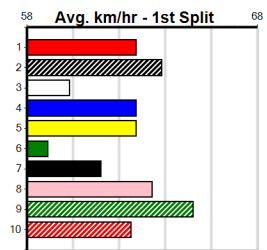

14 RACES TODAY

1

10:38AM

(VIC time)

Distance: 390m, Race Type: Tier 3 - Maiden, Total Prizemoney: $1,530
1st: $1,000, 2nd: $320, 3rd: $160, 4th: $50

MY OPIE (2) showed speed in his good last start placing and he may be the one to beat in this.
SUPER SEALANT (8) has produced handy placings in 5 of his 6 starts to date and he looks set to be right in the finish again here.

Watchdog Tips: 2 8 4 7 **Bet:** Win 2

1

TIPSY BLUEBIRD [M] **$6.00**

BE Bitch Mar-23 **Sire: HOOKED ON SCOTCH Dam: CHUN LI**

Owner(s): Vi Alskar Hundar (SYN), A Lie, J Sharp **Trainer: Dylan Sharp (Lara)**

Winning Distances: < 300m (0) 300 - 399m (0) 400 - 499m (0) 500 - 599m (0) 600 - 699m (0) > 700m (0)

Winning Weights:

Pos	Time	Dist	Track	Date	Time	BON	Margin	1st/2nd (Time)	PIR	Checked	Comment	WR	Split 1	S/P	Grade
5th (3)	27.0	390	BAL	R1	30-Oct-24	23.26	21.83	14.00 ASTON BOURKE (22.34)	Q/46	.	.	.	8.76	$9.20 M	
4th (1)	27.2	400	WGL	R1	07-Nov-24	23.33	22.67	6.00L MAGIC OUTLAW (22.93)	Q/24	.	.	.	8.51	$4.10 T3-M	
7th (1)	27.4	390	BAL	R1	11-Nov-24	23.34	22.11	7.00L LONG REEF (22.89)	M/77	.	.	.	8.86	$4.70 T3-M	
4th (7)	27.1	390	WBL	R3	25-Nov-24	23.15	22.27	8.50L MINH JACK (22.56)	M/44	.	.	.	8.94	$7.80 M	
5th (7)	27.1	390	WBL	R1	02-Dec-24	23.27	22.17	7.50L NEIGHBOURS ALARM (22.76)	M/67	.	.	.	9.00	$6.80 M	
6th (4)	27.5	400	GEL	R3	10-Dec-24	23.70	22.51	15.00 AVIATION (22.66)	M/67	.	.	.	8.86	$8.90 M	
6th (3)	27.4	390	BAL	R10	24-Dec-24	23.22	22.09	8.00L JOHN BOY (22.68)	M/76	.	.	.	9.18	$6.50 T3-M	
2nd (4)	27.2	400	GEL	R1	31-Dec-24	23.13	22.76	1.00L PAW UCARTY (23.08)	Q/33	.	.	.	8.69	$13.10 M	

Last 3 wins NOT included above

Box History

Bx	1st	2nd	3rd	4th	5th	6th	7th	8th
1				1				1
2								
3					1	1		
4	1				1	1		
5								
6								
7				1	1			
8								

Prize Best: $420.00
Starts: 23.22(3)-24/12/24
Trk/Dts: 9-0-1-0
APM: 3-0-0-0
400

2

MY OPIE [M] **$3.50**

BK Dog Sep-22 **Sire: MY REDEEMER Dam: HARPER'S GIRL**

Owner(s): R Bean **Trainer: Debbie Bewley (Pentland Hills)**

Winning Distances: < 300m (0) 300 - 399m (0) 400 - 499m (0) 500 - 599m (0) 600 - 699m (0) > 700m (0)

Winning Weights:

Pos	Time	Dist	Track	Date	Time	BON	Margin	1st/2nd (Time)	PIR	Checked	Comment	WR	Split 1	S/P	Grade
5th (1)	28.2	435	SLE	R1	22-Sep-24	25.34	24.32	13.00 PRINCESS MONARCH	M/345	.	.	.	5.30	$10.20 M	
6th (7)	28.3	435	SLE	R1	29-Sep-24	25.72	24.44	19.00 SPRING REGENCY (24.44)	M/355	.	.	.	5.32	$6.80 MH	
7th (4)	28.5	435	SLE	R2	09-Oct-24	25.48	24.13	5.50L LUCA SKYWALKER (25.10)	M/755	.	.	.	5.44	$6.80 M	
2nd (1)	29.6	390	WBL	R2	02-Jan-25	22.54	22.01	1.5L ASTON DARWIN (22.44)	M/11	.	.	.	8.61	$3.30 M	

Last 3 wins NOT included above

Box History

Bx	1st	2nd	3rd	4th	5th	6th	7th	8th
1	1				1			
2								
3								
4							1	
5								
6								
7						1		
8								

Prize Best: $320.00
Starts: FSH
Trk/Dts: 4-0-1-0
APM: 0-0-0-0
0