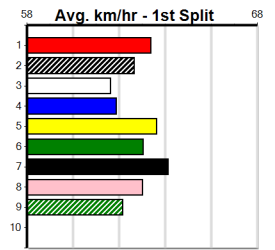

SPORTSBET EVERY DOG HAS ITS DAY

Distance: 390m, Race Type: Tier 3 - Grade 6, Total Prizemoney: $1,530
1st: $1,000, 2nd: $320, 3rd: $160, 4th: $50

BOROUGH BOUND (5) can explode once fully balanced in his races and he may prove hard to hold out with an ounce of luck here. CRAIG KEEPING (1) is drawn to race on the speed throughout in this and could be the main danger.

Watchdog Tips: [5] [1] [8] [3] Bet: Win 5

CRAIG KEEPING (NSW)[6] Drawn to race on the speed throughout, danger. $3.80
BK Dog May-22 Sire: MOGAMBO Dam: CAITLYN KEEPING Trainer: Thomas Boehmke (Nareewillock)
Winning Distances: < 300m (0) 300 - 399m (0) 400 - 499m (2) 500 - 599m (0) 600 - 699m (0) > 700m (0)
Winning Weights: 33.0(1) 33.4(1)
5th (7) 34.5 410 HOR R4 05-Oct-24 24.72 23.32 13.00 SCOOBA STEVE (23.85) M/33 . . . 10.80 $25.00 X67
5th (6) 35.0 425 BEN R4 29-Oct-24 24.89 24.05 4.00L BOROUGH MAN (24.62) M/111 . . . 6.62 $16.70 6G
6th (3) 35.0 425 BEN R4 04-Nov-24 25.01 23.81 15.00 ZIVA BALE (24.00) M/234 . . . 6.66 $25.60 T3-6
8th (6) 34.7 390 BAL R3 11-Nov-24 23.64 22.11 14.00 KISS ME RUBY (22.68) Q/56 . . . 8.78 $28.80 T3-6
2nd (4) 34.2 425 BEN R4 04-Dec-24 24.60 24.18 3.5L PERFECT LIAM (24.37) Q/112 . . . 6.58 $17.40 6G
2nd (2) 34.4 425 BEN R3 11-Dec-24 24.53 24.14 0.50L HELLO COOPER (24.51) Q/111 . . . 6.55 $2.70 T3-6
4th (5) 34.6 425 BEN R5 18-Dec-24 24.90 24.15 7.00L MISS YOUR KISS (24.44) M/534 . . . 6.76 $2.40 T3-6
3rd (4) 34.6 425 BEN R4 01-Jan-25 24.64 24.10 2.00L THERMAL FLICKER (24.52) Q/111 . . . 6.54 $4.80 6G
Last 3 wins NOT included above
1st (6) 33.4 400 DUB R1 27-Nov-23 23.20 23.10 8.50L MARKING TIME (23.77) 111 . 111 9.00 $2.80 M
1st (1) 33.0 400 GEL R9 04-Jun-24 23.08 22.69 0.50L STRAIGHT FACTS (23.11) Q/11 . . . SW 8.46 $6.70 7

MAKE US DREAM [6] Smart all the way winner 2 back, must respect. $7.00
BE Bitch Apr-22 Sire: MY REDEEMER Dam: LIVERPOOL FLYER Trainer: Gregory Mcrae (Smythes Creek)
Winning Distances: < 300m (0) 300 - 399m (2) 400 - 499m (0) 500 - 599m (0) 600 - 699m (0) > 700m (0)
Winning Weights: 23.0(1) 23.6(1)
7th (7) 22.5 425 BEN R10 29-Oct-24 24.96 24.05 12.00 PERFECT SOUL (24.13) M/677 . . . 6.86 $11.30 7
5th (2) 22.9 400 GEL R9 05-Nov-24 23.38 22.46 8.50L YOU WIN (22.80) Q/43 . . . 8.68 $28.70 7
8th (4) 23.3 400 GEL R11 12-Nov-24 24.09 22.54 14.00 PROVOCATION (23.11) M/68 . . . 8.82 $21.90 7
8th (6) 23.3 400 GEL R9 19-Nov-24 24.22 22.65 23.00 EAT YOUR SPINACH (22.65) M/88 . . . 9.07 $114.20 7
2nd (8) 23.8 400 GEL R9 03-Dec-24 23.29 22.66 3.25L SCOOP THE LOOT (23.06) M/12 . . . 8.67 $6.50 T3-7
5th (4) 23.9 390 BAL R10 09-Dec-24 22.90 22.11 5.00L PAW WAITARA (22.55) M/45 . . . 8.68 $28.50 T3-7
1st (4) 23.6 390 WBL R9 23-Dec-24 22.57 22.21 5.50L IDENTIFY AS (22.93) M/11 . . . 8.77 $4.60 7
8th (7) 24.1 450 BAL R5 30-Dec-24 26.45 25.46 11.00 MAXIMUM HUGHES (25.71) Q/336 . . . 6.76 $40.50 T3-6
Last 3 wins NOT included above
1st (2) 23.0 390 WBL R2 02-Mar-24 22.68 22.06 6.00L CAUSING RUBBLE (23.07) Q/11 . . . 8.64 $10.20 M