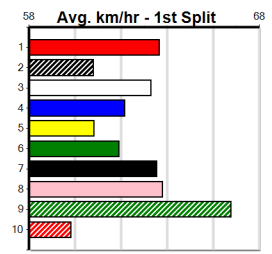

Ballarat
12
1:55PM
(VIC time)

TWO MORE RACES TO GO

Distance: 390m, Race Type: Grade 5 T3, Total Prizemoney: $1,530
1st: $1,000, 2nd: $320, 3rd: $160, 4th: $50

BOW EDITION (8) was a solid all the way winner from this draw last start and he may be the one to beat again here. MR. FLASH (10) has produced powerful placings in 3 of his last 4 starts and he could make his presence felt in this.

Watchdog Tips: **8** **10** **2** **5** **Bet:** **Win 8**

1

OLIVIA EXPRESS [5] **$12.00**

Winner of 2 from 6 starts here, cannot dismiss.

BK Bitch Jan-21 Sire: FERNANDO BALE Dam: UNIQUE JOSAPHINE Trainer: Stephen Spiteri (St Albans)

Owner(s): A Spiteri

Winning Distances: < 300m (0) 300 - 399m (3) 400 - 499m (2) 500 - 599m (0) 600 - 699m (0) > 700m (0)

Winning Weights: 25.6(2) 26.2(1) 26.9(2)

Plc	Dist	Wgt	Sex	Age	Date	Time	BOB	Margin	1st/2nd (Time)	PIR	Checked	Comment	WR	Split 1	S/P	Grade
2nd	(1)	27.1	300	HVL	R12	21-Jun-24	17.28	16.81	0.50L BURRA BRICE (17.26)	M/4	.	.	.	4.02	$20.30	T3-5
7th	(3)	26.8	300	HVL	R4	07-Jul-24	17.50	16.98	7.50L INSENSITIVE (16.98)	M/2	.	.	.	3.95	$27.00	T3-5
7th	(4)	26.8	400	GEL	R12	09-Jul-24	23.66	22.77	7.50L MORAINÉ GEMMA (23.14)	S/56	.	.	.	8.73	$17.50	5
4th	(4)	26.6	300	HVL	R4	18-Jul-24	17.20	16.95	1.5L SIDEWINDER (17.10)	M/2	.	.	.	3.94	$14.70	T3-5
6th	(6)	26.8	400	GEL	R12	23-Jul-24	23.54	22.44	9.00L PIRANHA SHAKE (22.94)	M/56	.	.	.	8.81	$11.50	5
8th	(2)	26.7	300	HVL	R12	06-Sep-24	17.75	16.80	8.50L NO MANNERS (17.17)	M/4	.	VO	.	3.95	$37.40	T3-5
ST	(-)	26.1	390	BAL		30-Sep-24	22.80		2.00L Trial Not Cleared	M/11	.	3of5	.	8.43	.ST	
ST	(-)	24.8	400	GEL		10-Dec-24	23.27		4.75L Trial Cleared	M/12	.	3of4	.	8.38	.ST	

Last 3 wins NOT included above

1st	(7)	26.2	400	GEL	R9	26-Sep-23	22.90	22.51	2.00L HARD STYLE CANDY (23.04)	Q/11	.	SW	.	8.34	$67.40	X67
1st	(2)	26.9	300	HVL	R4	21-Nov-23	17.35	16.97	0.25L MY DAD BAZ/IM INDIGO	M/1	.	.	.	3.91	$3.20	5
1st	(7)	26.9	390	BAL	R12	12-May-24	22.68	22.15	0.025 MY BOY HARVEY (22.68)	M/11	.	.	.	8.59	$4.80	T3-5

Box History

Bx	1st	2nd	3rd	4th	5th	6th	7th	8th
1	1	1	2	1	1			
2	1	1		2				
3			1			1	1	1
4				1	2			
5			1		1	1	1	1
6	1				1	1	1	3
7	2	1						2
8				1	1			3

Prize Best Starts Trk/Dts APM

$7355.00
22.62(1)-10/10/22
43-5-3-4
6-2-0-0
566