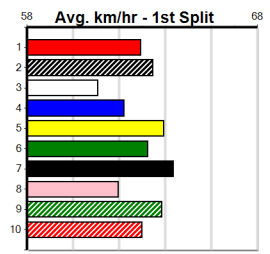

BALLARAT GREYS BINGO EVERY SUNDAY

Distance: 390m, Race Type: Grade 5 T3, Total Prizemoney: $1,530
1st: $1,000, 2nd: $320, 3rd: $160, 4th: $50

BOROUGH MAN (2) was a smart all the way winner 3 starts back and he may only need to step on even terms to salute again in this. CRUSOE PEARL (7) can show good early speed in her races and she looks set to be prominent throughout.

Watchdog Tips: 2 7 1 6 **Bet:** Win 2

Form Box	Wgt	Dist	Track	Date	Time	BON	Margin	1st/2nd (Time)	PIR	Checked	Comment	WR	Split 1	S/P	Grade	
1	GARY KNEW IT [5] $7.00															
	BK Dog Mar-22 Sire: FERNANDO BALE Dam: ANASTASIA															
	Owner(s): S Randle Trainer: Kathrynne Tabb (Lara)															
	Winning Distances: < 300m (0) 300 - 399m (4) 400 - 499m (0) 500 - 599m (0) 600 - 699m (0) > 700m (0)															
	Winning Weights: 27.2(1) 28.2(1) 28.3(1) 29.0(1)															
	3rd (8) 28.3 300 HVL R10 11-Nov-24 17.13 16.95 1.75L NORTHERN REGIE (17.01) Q/2 . . . . . 3.97 $2.70 5															
	4th (7) 27.9 390 BAL R12 14-Nov-24 23.09 22.16 6.50L ZAPPY BALE (22.64) M/33 . . . . . 8.74 $7.80 T3-5															
	6th (1) 28.4 390 BAL R6 21-Nov-24 22.85 21.93 9.50L NOLAN BALE (22.21) Q/16 . . . . . 8.47 $22.90 T3-5															
	5th (7) 28.9 300 HVL R11 27-Nov-24 17.37 16.81 3.75L QUEEN MAGGIE (17.11) M/5 . . . . . 4.07 $3.50 5															
	3rd (1) 28.6 300 HVL R12 02-Dec-24 17.12 16.80 3.5L SMOKIN' GRACIE (16.89) M/4 . . . . . 4.02 $5.00 5															
	5th (3) 28.3 300 HVL R12 12-Dec-24 17.12 16.63 2.75L WANDANA LAD (16.93) M/5 . . . . . 4.05 $10.00 T3-5															
	3rd (3) 28.0 300 HVL R5 20-Dec-24 16.93 16.81 1.5L MALO MAGIC (16.85) M/3 . . . V7 . . . . . 3.93 $13.20 T3-5															
	2nd (2) 27.7 300 HVL R12 03-Jan-25 16.90 16.64 0.25L KING KABOOM (16.89) M/1 . . . . . 3.90 $2.20 T3-5															
	Last 3 wins NOT included above															
	1st (3) 28.3 300 HVL R2 31-May-24 17.03 16.66 0.50L RAPIDFIRE LAYLA (17.06) Q/1 . . . SW 3.94 $6.50 T3-7															
1st (6) 28.2 300 HVL R11 07-Jun-24 17.01 16.73 1.00L DONEGAL EXPRESS (17.07) M/1 . . . . . 3.97 $3.20 T3-6																
1st (2) 29.0 305 MTG R2 24-Oct-24 17.98 17.98 2.00L KAHU (18.12) 0 . . . SAMP . . . . . 5.81 $1.85 RW																

Box History

Bx	1st	2nd	3rd	4th	5th	6th	7th	8th
1								
2	1	3	1	1	1	1	1	
3	1	2	1	1				
4		2						
5	1			2	2	1	1	
6	1		1	1	1	1	1	
7			1	2	1		1	1
8			2	1				1

Prize Best Starts $8295.00
Trk/Dts 22.85(6)-21/4/24
APM 42-4-8-9
2533 6-0-1-1