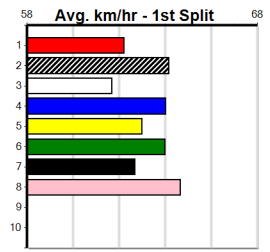

A1 SIGNAGE

Distance: 450m, Race Type: Grade 5 T3, Total Prizemoney: $1,530
1st: $1,000, 2nd: $320, 3rd: $160, 4th: $50

RAPIDFIRE SERENA (3) has been racing well in tougher races in recent times and she looks like the one to beat here. SIR VALENTINO (4) will find this easier than his recent racing and he can challenge with an ounce of luck in the early stages.

Watchdog Tips: **3** **4** **8** **1** **Bet:** **Box Quinella 3,4,8 ($10 for 333.33%)**

1

SENSES FAIL [5] **Smart placings in her last 2, gun draw, threat** **$4.50**

BE Bitch Feb-22 Sire: FERNANDO BALE Dam: MY DEWANA PENNY Trainer: Heath Mcadam (Ocean Grove)

Owner(s): H Mcadam

Winning Distances: < 300m (0) 300 - 399m (1) 400 - 499m (2) 500 - 599m (0) 600 - 699m (0) > 700m (0)

Winning Weights: 26.9(1) 27.5(1) 27.7(1)

Rank	Dist	Wgt	Trk	Date	Time	BO	Margin	1st/2nd (Time)	PIR	Checked	Comment	WR	Split 1	S/P	Grade	
7th	(2)	28.4	350	HVL	R8	10-Nov-24	19.99	19.39	9.00L	SUN IN CUBA (19.39)	S/7	.	.	.	6.77	$59.40 5
6th	(5)	28.3	460	GEL	R4	15-Nov-24	26.73	25.85	13.00	ASTON ZOOM (25.85)	M/456	.	.	.	6.75	$50.20 5
5th	(5)	28.1	450	BAL	R6	25-Nov-24	25.93	25.48	6.50L	NORBIT (25.48)	M/575	.	.	.	6.75	$56.70 T3-5
5th	(7)	28.1	460	GEL	R6	30-Nov-24	26.65	25.87	8.00L	TINKER CRYSTAL (26.10)	M/755	.	.	.	7.01	$12.40 5
7th	(6)	27.8	460	GEL	R6	03-Dec-24	26.98	26.21	9.00L	BELLA LA VITA (26.38)	M/557	.	.	.	6.99	$15.20 T3-5
5th	(2)	28.0	545	BAL	R5	11-Dec-24	31.80	30.93	13.00	TAMMY MCIVOR (30.93)	M/5555	.	.	.	7.04	$100.10 X45
2nd	(8)	27.5	450	WBL	R6	23-Dec-24	26.01	25.79	0.25L	MORAYNE NADIA (26.00)	M/343	.	.	.	6.86	$8.40 5
3rd	(8)	27.0	450	WBL	R3	30-Dec-24	25.98	25.27	4.50L	EVIE MALDINI (25.67)	M/553	.	.	.	6.96	$11.20 SH

Last 3 wins NOT included above

1st	(5)	27.5	410	HOR	R2	29-Mar-24	23.64	23.23	5.50L	MIDNIGHT PRESSED (24.02)	M/41	.	.	.	10.82	$2.50 M
1st	(4)	26.9	390	WBL	R4	24-Jun-24	22.43	22.13	4.50L	MENTION (22.74)	Q/22	.	.	.	8.87	$5.40 7
1st	(3)	27.7	450	WBL	R6	22-Jul-24	25.77	25.72	3.5L	BURN THE BEND (26.00)	Q/111	.	SW	.	6.76	$3.80 X67

Box History

Bx	1st	2nd	3rd	4th	5th	6th	7th	8th
1	1	2	1	1	1	1	1	1
2	1	1	2	2	1	1	1	1
3	1	1	1	1	1	1	1	1
4	1	1	1	1	1	1	1	1
5	1	1	1	1	1	1	1	2
6	1	1	1	1	1	2	1	1
7	1	1	1	2	1	1	1	1
8	1	1	1	1	1	1	1	1

Prize Best Starts Trk/Dts APM: $7325.00, 25.79(8)-27/2/24, 39-3-4-9, 4-0-0-1, 2843