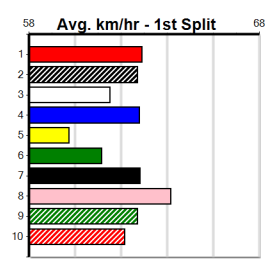

SWEET NETTY'S CATERING

Distance: 450m, Race Type: Tier 3 - Grade 6, Total Prizemoney: $1,530
1st: $1,000, 2nd: $320, 3rd: $160, 4th: $50

CONNOR'S FLYER (2) has produced good placings in 6 of her last 7 starts and she may have a bit too much class for her rivals in this. ASTON LAMBADA (8) has met some speedy types in her last few starts and she could be the danger here.

Watchdog Tips: 2 8 3 1 **Bet:** Win 2

1

WINE LOVER [6] **$5.50**

Much better than his form may read, can threaten.

BK Dog **Oct-22** Sire: CATCH THE THIEF Dam: SOMERTON MAY

Owner(s): Ghost Syndicate (SYN), L Cardillo, G Roberts, B Markovic

Trainer: Dallan Klemke (Lara)

Winning Distances: < 300m (0) 300 - 399m (0) 400 - 499m (2) 500 - 599m (0) 600 - 699m (0) > 700m (0)

Winning Weights: 32.3(1) 33.0(1)

Pl	Box	Dist	Track	Date	Time	BON	Margin	1st/2nd (Time)	PIR	Checked	Comment	WR	Split 1	S/P	Grade
5th	(4)	33.4	450	BAL	R2	28-Oct-24	26.31	25.54	7.00L FANCY FREDA (25.85)	S/645			6.85	$8.20	T3-M
3rd	(3)	33.2	460	GEL	R1	05-Nov-24	26.58	25.92	4.50L CERULEAN POPPY (26.27)	S/423			6.81	$6.60	M
1st	(7)	33.0	460	GEL	R3	12-Nov-24	26.59	26.20	0.10L PAW VERA (26.59)	S/311			6.75	$6.40	M
1st	(1)	32.3	425	BEN	R3	20-Nov-24	24.26	24.19	2.25L RICOCHET BERRY (24.41)	M/321			6.76	$3.00	7
7th	(3)	32.2	410	HOR	R4	03-Dec-24	25.11	23.06	25.00 SOMETHING GOOD (23.36)	M/36			10.62	$6.00	6G
5th	(6)	32.1	410	HOR	R3	10-Dec-24	24.12	23.06	12.00 NOVA OWEN (23.29)	S/65			10.84	$40.50	X67
7th	(5)	32.6	425	BEN	R9	20-Dec-24	24.35	23.75	9.00L RUSSIAN RACCOON (23.75)	S/677			6.65	$36.80	6G
5th	(8)	32.9	450	BAL	R5	30-Dec-24	26.11	25.46	6.00L MAXIMUM HUGHES (25.71)	S/654			6.94	$10.50	T3-6

Last 3 wins NOT included above

Box History

Box	1st	2nd	3rd	4th	5th	6th	7th	8th
1	1							
2								
3			1					
4		1		1	1			
5								1
6					1			
7	1							
8					1			

Prize Best Starts Trk/Dts APM

$2630.00
26.11(8)-30/12/24
11-2-1-1
2-0-0-0
2010

2

CONNOR'S FLYER [6] **$3.50**

Good placings in 6 of her last 7, one to beat.

BE Bitch **Apr-22** Sire: MY REDEEMER Dam: LIVERPOOL FLYER

Owner(s): Bee Gee Mac (SYN), G Mcrae, B Mcrae

Trainer: Billy Mcrae (Smythes Creek)

Winning Distances: < 300m (0) 300 - 399m (1) 400 - 499m (1) 500 - 599m (0) 600 - 699m (0) > 700m (0)

Winning Weights: 26.6(1) 26.9(1)

Pl	Box	Dist	Track	Date	Time	BON	Margin	1st/2nd (Time)	PIR	Checked	Comment	WR	Split 1	S/P	Grade
7th	(4)	26.7	390	BAL	R12	31-Oct-24	22.79	22.23	7.50L LAID BACK LASS (22.29)	S/77			8.63	$34.30	7
3rd	(4)	26.5	390	BAL	R10	04-Nov-24	22.95	22.43	4.25L THERMAL FLICKER (22.66)	Q/22			8.72	$7.10	T3-7
1st	(7)	26.9	390	BAL	R9	11-Nov-24	22.49	22.11	0.50L STILTON INDIE (22.52)	M/42	SW		8.59	$17.10	T3-7
8th	(8)	27.2	400	GEL	R3	19-Nov-24	23.76	22.65	13.00 OUR VISION (22.89)	M/48			8.61	$5.50	6G
2nd	(3)	27.4	390	BAL	R3	25-Nov-24	22.40	22.22	0.25L DARK BEFORE DAWN (22.39)	M/21			8.53	$4.40	T3-6
3rd	(8)	28.1	400	GEL	R12	05-Dec-24	23.00	22.56	2.25L BRILEY RIOT (22.86)	S/33			8.51	$5.20	6G
2nd	(6)	27.8	390	BAL	R14	24-Dec-24	22.59	22.09	2.25L MINH JACK (22.44)	M/22			8.51	$6.10	T3-6
3rd	(2)	27.8	390	BAL	R11	30-Dec-24	22.58	22.30	3.75L PAW WAITARA (22.33)	S/47			8.57	$2.50	T3-6

Last 3 wins NOT included above

1st	(6)	26.6	450	BAL	R2	14-Jul-24	25.97	25.38	0.50L KARA DANVERS (26.00)	M/111			6.69	$4.00	T3-M

Box History

Box	1st	2nd	3rd	4th	5th	6th	7th	8th
1								
2								
3		3						
4			2	1	1	1	2	
5		1		1				
6	1	1						1
7	1							
8			2					1

Prize Best Starts Trk/Dts APM

$4880.00
25.81(3)-11/8/24
22-2-5-5
8-1-2-1
2923