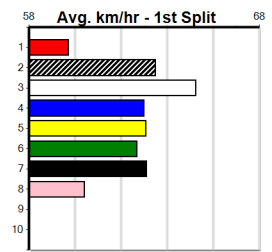

Ballarat
14 (E2)
2:30PM
(VIC time)

BALLARAT RACE 14

Distance: 450m, Race Type: Grade 5 T3, Total Prizemoney: $1,530
1st: $1,000, 2nd: $320, 3rd: $160, 4th: $50

ARANDT ABOUT (2) will find this much easier than his most recent racing and he looks like the one to beat. TANTANGARA GIRL (3) can set the tempo in the early stages here and she could give them something to catch.

Watchdog Tips: **2** **3** **1** **4** **Bet:** **Trifecta 2/1,3,4/1,3,4,8 ($10 - 111.11%)**

1

AVISWOOD (SA)[5] **Shown speed in smart win 3 starts back, chance.** **$8.00**
BK Dog Feb-22 Sire: DYNA DOUBLE ONE Dam: RIGHT EXIT Trainer: Paul Pace (Scarsdale)
Owner(s): P Pace
Winning Distances: < 300m (0) 300 - 399m (1) 400 - 499m (4) 500 - 599m (0) 600 - 699m (0) > 700m (0)
Winning Weights: 31.5(2) 31.7(1) 32.8(1) 33.2(1)
4th (6) 33.1 390 BAL R14 18-Nov-24 22.92 22.32 3.00L EMOLGA BALE (22.71) S/66 . . . 8.68 $11.10 T3-5
7th (8) 33.0 390 BAL R14 21-Nov-24 22.85 21.93 10.00 LADY ARANDT (22.15) S/77 . . . 8.82 $33.40 T3-5
6th (3) 33.0 390 BAL R4 25-Nov-24 22.71 22.22 7.00L ELUSIVE BARB (22.25) S/68 . . . 8.74 $38.60 T3-5
4th (2) 33.0 400 GEL R4 03-Dec-24 23.63 22.66 7.50L SAM'S BOY (23.13) M/77 . . . 9.12 $15.70 T3-5
3rd (5) 33.1 390 BAL R4 09-Dec-24 22.94 22.11 4.50L HE MAN (22.63) M/54 . . . 8.80 $20.60 T3-5
1st (6) 33.2 425 BEN R13 18-Dec-24 24.42 24.15 1.5L BERN'S BANJO (24.51) M/222 . . . 6.72 $25.00 T3-5
5th (1) 33.1 450 BAL R7 24-Dec-24 26.28 25.09 17.00 BLUE VENDETTA (25.15) M/554 . . . 6.81 $11.00 T3-5
4th (6) 33.4 390 BAL R12 30-Dec-24 22.73 22.30 2.25L NITRO BALE (22.58) S/68 . . . W 8.71 $8.30 T3-5
Last 3 wins NOT included above
1st (4) 31.5 400 GAW R3 22-Nov-23 23.14 22.54 3.75L WAIT UP (23.41) 1111 1111 8.93 $2.00 6
1st (8) 31.7 390 BAL R5 06-May-24 22.50 21.89 8.00L GROVER BALE (23.03) M/21 . . . SW 8.65 $24.00 T3-RW
1st (2) 32.8 450 BAL R6 01-Sep-24 26.04 25.55 3.75L SO SUDDEN (26.30) M/211 . . . 6.82 $4.60 T3-5

2

ARANDT ABOUT [5] **Much easier here than his last few, can go close.** **$2.20**
BK Dog Jun-21 Sire: BERNARDO Dam: ME BROS BAD Trainer: Max Zammit (Exford)
Owner(s): M Zammit
Winning Distances: < 300m (0) 300 - 399m (2) 400 - 499m (4) 500 - 599m (0) 600 - 699m (0) > 700m (0)
Winning Weights: 32.8(1) 33.2(2) 33.4(1) 33.7(2)
7th (7) 33.7 450 BAL R6 23-Oct-24 25.70 24.99 11.00 ON HIGH ALERT (24.99) S/777 . . . W 6.70 $32.60 X45
6th (8) 34.0 460 GEL R6 01-Nov-24 26.67 25.97 9.50L LYRICAL LASSY (26.04) M/456 . . . 6.70 $12.90 X45
7th (2) 33.7 450 BAL R8 20-Nov-24 26.03 25.27 9.50L ASTON WESTERN (25.37) M/677 . . . 6.75 $140.90 X45
2nd (7) 34.3 450 BAL R6 25-Nov-24 25.55 25.48 1.25L NORBIT (25.48) Q/113 . . . W 6.56 $2.20 T3-5
6th (2) 34.2 460 GEL R7 06-Dec-24 26.35 25.76 8.50L WHY I'M BROKE (25.76) S/755 . . . W 6.89 $24.60 5
6th (3) 34.1 450 BAL R11 11-Dec-24 25.89 24.92 8.00L ASTON FLYER (25.36) M/566 . . . 6.78 $23.80 5
8th (3) 34.3 485 HOR R8 27-Dec-24 28.21 27.22 15.00 CANYA JIVE (27.22) M/447 . . . 6.77 $66.60 5
4th (4) 33.7 450 BAL R8 01-Jan-25 25.92 25.18 2.00L EAGLES FLY ALONE (25.78) M/456 . . . 6.70 $12.80 5
Last 3 wins NOT included above
1st (8) 32.8 350 HVL R6 09-Feb-24 19.65 19.65 2.25L HELLBOY (19.80) M/3 . . . 6.63 $4.00 T3-5
1st (3) 33.7 450 SHP R8 05-Sep-24 25.50 25.41 2.25L KERATIN (25.65) M/222 . . . SW 6.72 $9.00 T3-5
1st (7) 33.4 450 BAL R7 09-Oct-24 25.57 25.19 2.00L TADEN BALE (25.69) Q/111 . . . W 6.55 $3.20 5