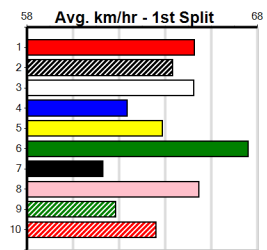

SOUTHERN SHEETMETAL

Distance: 390m, Race Type: Tier 3 - Grade 7, Total Prizemoney: $1,530
1st: $1,000, 2nd: $320, 3rd: $160, 4th: $50

SAVANNAH STAR (8) can explode once fully balanced in her races and she may prove hard to hold out with room to wind up here. NANNA NAP (1) can race on the speed throughout from her gun draw and she looks like the danger here.

Watchdog Tips: 8 1 4 2 Bet: Win 8

NANNA NAP [7] Drawn to race on the speed throughout, danger. $5.50
BD Bitch Feb-23 Sire: ASTON FASTNET Dam: FLO JO FOCUS
Trainer: Emma Palma (Lara)
Winning Distances: < 300m (0) 300 - 399m (1) 400 - 499m (0) 500 - 599m (0) 600 - 699m (0) > 700m (0)
Winning Weights: 26.9(1)
6th (8) 26.5 400 GEL R1 22-Nov-24 23.31 22.27 8.00L BLACK SANDY (22.75) M/54 8.60 $33.20 M
4th (4) 26.5 400 GEL R3 09-Dec-24 23.05 22.41 3.5L LADY TEQUILA (22.81) M/32 8.48 $7.20 M
3rd (8) 26.8 400 GEL R2 24-Dec-24 23.33 22.49 2.50L SPECIAL PLAYS (23.17) M/22 8.58 $3.60 M
1st (5) 26.9 390 BAL R2 30-Dec-24 22.56 22.30 2.75L MAURITIAN LUCAS (22.75) M/21 8.55 $2.40 T3-M
Last 3 wins NOT included above
Box History: Bx 1st 2nd 3rd 4th 5th 6th 7th 8th
Prize Best $1235.00
Starts 22.56(5)-30/12/24
Trk/Dts 4-1-0-1
APM 1-1-0-0 1235

MRS. SMITH [7] Much better than her form may appear, threat. $3.20
WBK Bitch Mar-23 Sire: MY REDEEMER Dam: CAPTAIN JACKIE
Trainer: David Kerr (Caldermeade)
Winning Distances: < 300m (0) 300 - 399m (0) 400 - 499m (1) 500 - 599m (0) 600 - 699m (0) > 700m (0)
Winning Weights: 26.7(1)
2nd (4) 26.6 460 WGL R10 26-Sep-24 26.27 25.80 0.25L HIGHLAND WARRIOR (26.26) Q/111 6.52 $4.30 T3-RW
2nd (5) 26.5 425 BEN R1 04-Oct-24 24.35 23.88 4.50L LIGHTNING RANGE (24.05) M/333 6.66 $18.40 X67
6th (3) 26.2 460 WGL R7 11-Oct-24 26.36 25.95 3.75L HIGHWAY HOOLIGAN (26.11) Q/355 6.63 $6.40 X67
3rd (4) 26.0 450 BAL R9 16-Oct-24 25.84 25.02 5.00L PAW GORDY (25.50) Q/112 6.64 $14.30 7
5th (1) 26.2 450 BAL R12 21-Oct-24 25.86 25.58 3.25L MAJOR FRANKY (25.65) Q/122 6.69 $1.80 T3-RW
4th (3) 26.0 400 WGL R4 31-Oct-24 23.33 22.67 5.50L ROSE OPAL (22.96) M/35 8.58 $1.50 T3-7
7th (4) 26.1 510 SLE R5 05-Nov-24 30.07 28.98 12.00L MAGICAL PAWS (29.24) M/367 9.33 $3.60 T3-RW
6th (5) 26.5 450 BAL R12 18-Nov-24 26.66 25.44 12.00L PAW IGNITE (25.85) M/444 6.76 $3.30 T3-RW
Last 3 wins NOT included above
1st (4) 26.7 400 WGL R1 20-Sep-24 23.27 22.68 0.05L JOE THE GOOSE (23.28) M/22 8.51 $7.20 M
Box History: Bx 1st 2nd 3rd 4th 5th 6th 7th 8th
Prize Best $2950.00
Starts FSTD
Trk/Dts 10-1-2-1
APM 0-0-0-0 1770