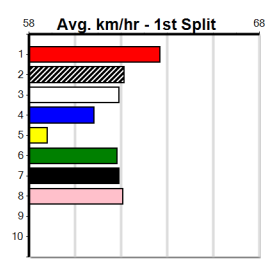

Ballarat
5
11:47AM
(VIC time)

EUREKA CONCRETE (1-2 WINS)

Distance: 450m, Race Type: Tier 3 - Restricted Win, Total Prizemoney: $1,530
1st: $1,000, 2nd: $320, 3rd: $160, 4th: $50

LONG REEF (1) can find the arm early from his gun draw and he may open up a race winning lead mid race in this. MINH BRONCO (7) can unwind a powerful finish in his races and he could be eating up the ground late here.

Watchdog Tips: 1 7 4 2 **Bet:** Win 1

Form Box	Wgt	Dist	Track	Date	Time	BON	Margin	1st/2nd (Time)	PIR	Checked	Comment	WR	Split 1	S/P	Grade

LONG REEF [7] **$5.50**
BK Dog **Jan-22** Sire: RAW ABILITY Dam: SEA MIST
Owner(s): THREE GIFTS (SYN), D Hawthorne, S Maher Trainer: Daniel Hawthorne (Warrnambool)
Winning Distances: < 300m (0) 300 - 399m (1) 400 - 499m (0) 500 - 599m (0) 600 - 699m (0) > 700m (0)
Winning Weights: 32.5(1)
3rd (6) 32.6 400 GEL R2 22-Oct-24 23.31 22.43 3.5L WESTSIDE WIZARD (23.07) M/45 . . . . . 6.69 $13.00 T3-M
2nd (1) 32.8 450 BAL R2 28-Oct-24 26.03 25.54 2.75L FANCY FREDIA (25.85) M/322 . . . . . 6.73 $8.80 T3-M
7th (2) 33.1 450 BAL R3 04-Nov-24 26.42 25.74 7.00L PAW NITRO (25.95) M/556 . . . . . 6.90 $7.10 T3-M
1st (8) 32.5 390 BAL R1 11-Nov-24 22.89 22.11 0.25L MINH CINDY (22.90) M/22 . . . . . 8.53 $5.50 T3-M
4th (5) 32.5 390 WBL R9 25-Nov-24 22.70 22.27 3.5L INGA AMY (22.47) M/33 . . . . . 8.71 $15.90 X67
4th (5) 32.6 390 WBL R4 02-Dec-24 22.65 22.17 1.5L MISS YOUR KISS (22.55) M/22 . . . . . 8.65 $7.00 X67
2nd (6) 32.4 390 WBL R3 23-Dec-24 22.45 22.21 1.75L MINH CANDY (22.34) S/32 . . . . . 8.96 $21.60 7
6th (1) 32.4 450 WBL R9 30-Dec-24 25.87 25.27 7.50L NIZHONI (25.37) M/445 . . . . . 6.80 $27.20 SH
Last 3 wins NOT included above

Box History

Bx	1st	2nd	3rd	4th	5th	6th	7th	8th
1		2						
2	1			1			1	
3								1
4			1					
5		1		2			1	
6		2	2					
7				1		1		
8	1							1

Prize Best $3800.00
Starts 26.03(1)-28/10/24
Trk/Dts 20-1-6-3
APM 3-0-1-0
2120

BLACK REALITY [7] **$6.00**
BK Bitch **Jul-22** Sire: ASTON RUPEE Dam: WHAT A SURPRISE
Owner(s): AS TIME GOES BY (SYN), J D'altorio, R Francis, G Barbara, E Barbara Trainer: William Robertson (St Arnaud)
Winning Distances: < 300m (0) 300 - 399m (0) 400 - 499m (1) 500 - 599m (0) 600 - 699m (0) > 700m (0)
Winning Weights: 28.1(1)
4th (2) 27.6 400 WGL R1 20-Sep-24 23.37 22.68 1.5L MRS. SMITH (23.27) M/33 . . . . . 8.58 $15.70 M
6th (1) 27.5 400 WGL R1 24-Sep-24 23.09 22.39 7.00L OUR BOY SHANNON (22.61) M/77 . . . . . $17.10 M
4th (6) 27.3 400 WGL R3 04-Oct-24 23.74 22.71 6.50L ROSE OPAL (23.31) M/56 . . . . . 8.51 $3.30 M
5th (7) 28.1 400 WGL R2 26-Nov-24 23.94 22.27 18.00 BETTY'S GARDEN (22.74) M/55 . . . . . 8.84 $8.00 M
4th (6) 28.1 425 BEN R2 18-Dec-24 25.03 24.15 10.00 ARCADIA BELLE (24.35) S/755 . . . . . 6.87 $12.10 T3-M
7th (2) 27.7 390 BAL R11 24-Dec-24 22.94 22.09 7.00L NOAH DEAR (22.46) M/86 . . . . . 8.79 $16.30 T3-M
1st (1) 28.1 485 HOR R1 31-Dec-24 28.08 27.51 0.75L AUNTIE AMBER (28.12) Q/111 . . . . . 6.63 $14.40 M
Last 3 wins NOT included above

Box History

Bx	1st	2nd	3rd	4th	5th	6th	7th	8th
1	1					1		
2				1				1
3								
4								
5								
6			2					
7					1			
8								

Prize Best $3430.00
Starts FSTD
Trk/Dts 7-1-0-0
APM 0-0-0-0
2370