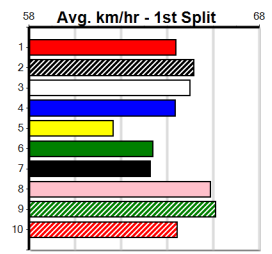

SPORTSBET SET A DEPOSIT LIMIT

Distance: 390m, Race Type: Grade 5 T3, Total Prizemoney: $1,530
1st: $1,000, 2nd: $320, 3rd: $160, 4th: $50

ERUDITE BALE (2) can cross and find the rail soon after box rise in this and she may be the one to beat here. JUST WANT PIZZA (7) can charge to the line in her races and she could make her presence felt in the run home.

Watchdog Tips: 2 7 8 1 **Bet:** Win 2

HAVANA MAGIC [5] **$2.80**
Gun draw, better than her last 2, can threaten.
BK Bitch Jun-22 Sire: MAGICAL BALE Dam: HAVANA MISS
Owner(s): Vi Alskar Hundar (SYN), A Lie, J Sharp
Winning Distances: < 300m (0) 300 - 399m (2) 400 - 499m (2) 500 - 599m (0) 600 - 699m (0) > 700m (0)
Winning Weights: 25.3(1) 25.4(1) 25.5(1) 26.4(1)
4th (7) 26.3 400 GEL R5 22-Oct-24 23.53 22.43 6.00L CLOSE COMBAT (23.14) M/24 . . . . . 8.54 $7.50 T3-5
4th (6) 26.2 390 BAL R12 28-Oct-24 22.66 22.09 4.50L CLOSE COMBAT (22.35) M/55 . . . . . 8.66 $15.00 T3-5
2nd (1) 26.1 400 GEL R5 05-Nov-24 22.82 22.46 2.00L TUFF TOBY (22.69) Q/22 . . . . . 8.49 $7.20 5
1st (8) 26.4 400 GEL R5 12-Nov-24 22.90 22.54 5.00L IASON BALE (23.24) M/11 . . . . . 8.49 $1.50 5
3rd (8) 26.2 400 GEL R12 19-Nov-24 23.15 22.65 4.00L FULL BARREL (22.88) S/64 . . . . . 8.73 $4.30 5
3rd (5) 26.0 425 BEN R11 27-Nov-24 24.29 24.03 0.75L ALFIE ABALONE (24.24) M/222 . . . . . 6.60 $13.20 T3-5
6th (3) 26.0 410 HOR R5 03-Dec-24 23.79 23.06 7.50L UDANI BALE (23.27) M/55 . . . . . 10.55 $7.50 5
8th (3) 26.0 400 GEL R4 27-Dec-24 23.41 22.48 9.50L PAW LEON (22.77) M/88 . . . . . 8.82 $35.20 5
Last 3 wins NOT included above
1st (3) 25.4 400 GEL R2 21-May-24 23.00 22.48 2.75L JEFF THE MAN (23.19) Q/11 . . . . . 8.53 $1.30 M
1st (1) 25.5 300 HVL R3 18-Jul-24 17.12 16.95 1.5L HALF MAC (17.22) S/4 . . . . . 4.04 $1.90 T3-7
1st (5) 25.3 300 HVL R3 05-Aug-24 17.07 16.92 2.25L NO MANNERS (17.21) M/1 . . . . . 6.72 $2.00 T3-6

ERUDITE BALE (NSW)[5] **$5.50**
Can find the rail soon after box rise, one to beat
BK Bitch Feb-22 Sire: BARCIA BALE Dam: IYLEE BALE
Owner(s): B Wheeler
Winning Distances: < 300m (0) 300 - 399m (3) 400 - 499m (5) 500 - 599m (0) 600 - 699m (0) > 700m (0)
Winning Weights: 27.8(2) 28.0(1) 28.1(1) 28.2(1) 28.7(2) 28.8(1)
6th (7) 28.5 400 WGL R11 27-Sep-24 23.26 22.64 4.75L GALLOPING JESSIE (22.94) S/76 . . . . . 8.79 $2.30 5
1st (1) 28.7 390 WBL R11 30-Sep-24 22.34 22.34 1.75L BURNING LIQUOR (22.45) Q/11 . . . . . 8.75 $1.20 5
4th (8) 28.9 300 HVL R12 06-Oct-24 17.06 16.60 3.5L BLUE CHINCHILLA (16.83) Q/3 . . . . . 4.02 $6.00 5
5th (6) 29.3 390 WBL R5 18-Nov-24 22.89 22.36 4.75L EDI BALE (22.56) M/66 . . . . . 8.99 $2.00 X45
7th (6) 29.4 390 BAL R4 25-Nov-24 22.75 22.22 7.50L ELUSIVE BARB (22.25) M/87 . . . . . 8.83 $3.70 T3-5
2nd (4) 29.6 300 HVL R8 29-Nov-24 17.20 16.75 0.50L NORTHERN REGIE (17.17) M/5 . . . . . 4.07 $2.10 T3-5
4th (1) 29.4 390 WBL R5 02-Dec-24 22.62 22.17 2.50L STEP ON AIR (22.46) Q/33 . . . . . 8.72 $1.70 5
4th (6) 29.1 350 HVL R7 20-Dec-24 19.72 19.36 5.50L DONEGAL EXPRESS (19.36) S/4 . . . . . 6.66 $5.30 T3-5
Last 3 wins NOT included above
1st (7) 27.8 390 WBL R4 01-May-24 22.15 21.87 1.25L WESTERN'S BEAR (22.23) M/22 . . . . . 8.66 $6.50 SF
1st (6) 28.0 410 HOR R5 14-May-24 23.25 23.14 5.00L SIDE OF ICE (23.60) M/11 . . . . . 10.37 $4.60 5
1st (2) 27.8 435 SLE R4 26-Jun-24 24.46 24.20 1.00L WINKING WILLIE (24.52) M/111 . . . . . 5.24 $76.20 5