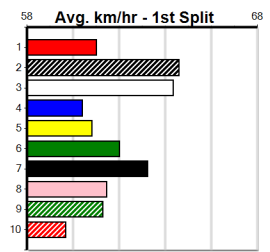

TUDOR ELECTRICAL

Distance: 390m, **Race Type:** Tier 3 - Grade 7, **Total Prizemoney:** $1,530
1st: $1,000, **2nd:** $320, **3rd:** $160, **4th:** $50

ASTON RIOT (3) can race near the speed from the outset in this and she may prove too classy in the run to the judge. CANDY STRIDE (2) could set the tempo soon after box rise and can be prominent throughout.

Watchdog Tips: **3** **2** **8** **1** **Bet:** **Win 3**

1

HARLOW'S BOY [7] **$4.20**

BD Dog May-22 **Sire: FERAL FRANKY Dam: ZULU EYES**

Owner(s): T Monaghan **Trainer: Sophie Fitzgerald (Blakeville)**

Winning Distances: < 300m (0) 300 - 399m (1) 400 - 499m (0) 500 - 599m (0) 600 - 699m (0) > 700m (0)

Winning Weights: 29.5(1)

Box	1st	2nd	3rd	4th	5th	6th	7th	8th
1								
2	1							
3		1						
4			1					
5				1				
6					1			
7						1		
8							1	

Prize Best Starts Trk/Dts APM $2000.00 22.69(2)-30/12/24 11-1-2-1 7-1-2-1 1666

2

CANDY STRIDE [7] **$3.40**

BD Bitch May-23 **Sire: FERNANDO BALE Dam: JS MAKIN WAVES**

Owner(s): R Attard **Trainer: Paul Radstock (Burnbank)**

Winning Distances: < 300m (0) 300 - 399m (0) 400 - 499m (1) 500 - 599m (0) 600 - 699m (0) > 700m (0)

Winning Weights: 26.8(1)

Box	1st	2nd	3rd	4th	5th	6th	7th	8th
1								
2								
3								
4								
5								
6								
7	1							
8								

Prize Best Starts Trk/Dts APM $1160.00 FSH 4-1-0-1 0-0-0-0 1160

3

ASTON RIOT [7] **$6.50**

BK Bitch Nov-22 **Sire: WHISKEY RIOT Dam: ASTON DINNIGAN**

Owner(s): J Abela **Trainer: Benjamin Abela (Echuca)**

Winning Distances: < 300m (0) 300 - 399m (1) 400 - 499m (0) 500 - 599m (0) 600 - 699m (0) > 700m (0)

Winning Weights: 28.8(1)

Box	1st	2nd	3rd	4th	5th	6th	7th	8th
1								
2	1							
3		1						
4								
5								
6								
7								
8								

Prize Best Starts Trk/Dts APM $1850.00 FSH 14-1-2-1 0-0-0-0 1322

4

MAJESTIC MAX [7] **$41.00**

BKW Dog Nov-21 **Sire: MY REDEEMER Dam: DARLEY PARK**

Owner(s): M Drew **Trainer: Travis Monaghan (Blakeville)**

Winning Distances: < 300m (0) 300 - 399m (1) 400 - 499m (0) 500 - 599m (0) 600 - 699m (0) > 700m (0)

Winning Weights: 27.0(1)

Box	1st	2nd	3rd	4th	5th	6th	7th	8th
1								
2								
3								
4								
5								
6								
7								
8	1	2						

Prize Best Starts Trk/Dts APM $1875.00 23.24(8)-30/12/24 22-1-4-1 1-0-0-0 295

5

JOHN BOY [7] Biks **$10.00**

BK Dog Sep-22 **Sire: TIGGERLONG TONK Dam: QUEENIE JEAN**

Owner(s): T Kennedy-harris **Trainer: Luke Harris (Devon Meadows)**

Winning Distances: < 300m (0) 300 - 399m (1) 400 - 499m (0) 500 - 599m (0) 600 - 699m (0) > 700m (0)

Winning Weights: 35.3(1)

Box	1st	2nd	3rd	4th	5th	6th	7th	8th
1								
2								
3								
4								
5								
6								
7								
8	1							

Prize Best Starts Trk/Dts APM $1680.00 22.68(8)-24/12/24 13-1-0-3 3-1-0-1 1395