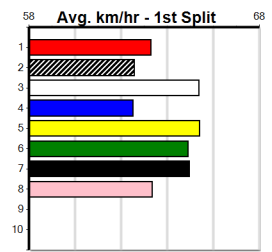

TOWN & COUNTRY LINE MARKING

Distance: 450m, Race Type: Grade 5 T3, Total Prizemoney: $1,530
1st: $1,000, 2nd: $320, 3rd: $160, 4th: $50

PRETTY PANAMA (5) has the early speed to overcome her tough draw here and she will be hard to reel in if she can find the arm. ELARA BALE (1) can wind up mid race and she could make her presence felt in the run home.

Watchdog Tips: 5 1 4 6 **Bet:** Win 5

Form	Box	Wgt	Dist	Track	Date	Time	BON	Margin	1st/2nd (Time)	PIR	Checked	Comment	WR	Split 1	S/P	Grade

1

ELARA BALE (NSW)[5]

Can pour on the pressure mid race, big danger. **$3.40**

BK Bitch Jan-22 Sire: FERAL FRANKY Dam: DYNA DANNA Trainer: Robert Camilleri (Lara)

Owner(s): B Wheeler
Winning Distances: < 300m (0) 300 - 399m (3) 400 - 499m (6) 500 - 599m (0) 600 - 699m (0) > 700m (0)

Winning Weights: 26.2(3) 26.3(1) 26.7(1) 27.0(1) 27.4(1) 27.5(1) 28.1(1)

4th (2)	28.5	435	SLE	R9	20-Oct-24	24.73	24.18	4.00L	OUR YOGI (24.46)	S/733				5.42	$8.30	5
3rd (1)	28.2	435	SLE	R12	27-Oct-24	25.29	24.09	3.5L	LAUGHING PANTHER (25.05)	M/775				5.47	$5.10	5
6th (3)	28.1	400	GEL	R4	02-Nov-24	22.91	22.24	6.50L	BLACKPOOL SLADE (22.47)	M/64				8.65	$29.20	X45
1st (3)	28.1	410	HOR	R7	05-Nov-24	23.14	22.93	1.5L	TINKER DOT (23.24)	M/42				10.44	$9.80	5
4th (2)	28.3	435	SLE	R7	10-Nov-24	24.86	24.30	8.00L	ASTON CORLEONE (24.32)	S/876				5.53	$12.90	X45
6th (3)	28.2	450	WBL	R7	21-Nov-24	25.92	25.19	11.00L	PANAMA RHODE (25.20)	M/887				6.95	$13.30	5
3rd (3)	28.6	410	HOR	R6	07-Dec-24	23.70	23.34	5.50L	SHOW CAUSE (23.34)	M/33				10.56	$9.70	X45
6th (3)	27.8	435	SLE	R9	29-Dec-24	24.92	24.09	3.25L	LOVELY LAINEY (24.70)	M/674				5.37	$31.20	5

Last 3 wins NOT included above

1st (4)	27.0	450	SHP	R6	25-Jul-24	25.81	25.59	1.5L	TWILIGHT KING (25.90)	M/652				6.87	$4.40	T3-5
1st (5)	27.5	350	HVL	R8	19-Aug-24	19.57	19.15	0.50L	BANDERILLERO (19.60)	M/4				6.71	$10.10	T3-5
1st (5)	27.4	390	WBL	R5	23-Sep-24	22.59	22.47	0.05L	GOING GETS TOUGH (22.60)	M/75				8.96	$4.10	5

Box History								
Bx	1st	2nd	3rd	4th	5th	6th	7th	8th
1	1		4	1				
2	1			5		1		
3	1	2	1	2		3	1	
4	2		1		1			
5	3		1	1	1	1	1	1
6		2	4	1				
7			1					
8	1				1	1		

Prize Best Starts	$15005.00
Trk/Dts	25.76(3)-4/5/24
APM	47-9-4-12
	3-0-0-1
	6021