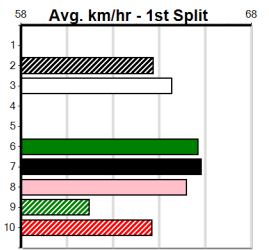

G'DAY CHEF CATERERS

Distance: 400m, Race Type: Maiden, Total Prizemoney: $2,535
1st: $1,680, 2nd: $520, 3rd: $260, 4th: $75

Watchdog Tips: ☐ ☐ ☐ ☐ ☐ Bet:

Form Box	Wgt	Dist	Track	Date	Time	BON	Margin	1st/2nd (Time)	PIR	Checked	Comment	WR	Split 1	S/P	Grade

1

FIESTA AZUL [M]
BE Dog Nov-22 Sire: BARCIA BALE Dam: FERNANDO CAZZ
Owner(s): HUNTER RACING (SYN), A Hunter, B Hunter, C Hunter
Winning Distances: < 300m (0) 300 - 399m (0) 400 - 499m (0) 500 - 599m (0) 600 - 699m (0) > 700m (0)
Winning Weights:

Bx	1st	2nd	3rd	4th	5th	6th	7th	8th
1								
2								
3								
4								
5								
6								
7								
8								

Last 3 wins NOT included above

Prize Best	$0
Starts	0-0-0-0
Trk/Dts	0-0-0-0
APM	0

2

MIGHTY HEIGHTY [M]
BK Dog Apr-23 Sire: FERAL FRANKY Dam: QUEEN KATHLEEN
Owner(s): M Height
Winning Distances: < 300m (0) 300 - 399m (0) 400 - 499m (0) 500 - 599m (0) 600 - 699m (0) > 700m (0)
Winning Weights:

Bx	1st	2nd	3rd	4th	5th	6th	7th	8th
1								
2								
3							1	
4								
5								
6								
7								
8								

Last 3 wins NOT included above

Prize Best	$0.00
Starts	23.49(3)-31/12/24
Trk/Dts	1-0-0-0
APM	0

3

NADIA'S CHARM [M]
BEBD Bitch May-23 Sire: FERAL FRANKY Dam: SHE'S A CHARM
Owner(s): A Gringhuis
Winning Distances: < 300m (0) 300 - 399m (0) 400 - 499m (0) 500 - 599m (0) 600 - 699m (0) > 700m (0)
Winning Weights:

Bx	1st	2nd	3rd	4th	5th	6th	7th	8th
1								
2								
3								
4								
5								
6								
7					1			
8								

Last 3 wins NOT included above

Prize Best	$0.00
Starts	23.36(7)-31/12/24
Trk/Dts	1-0-0-0
APM	0

4

WINIFRED MARY [M]
BD Bitch Apr-23 Sire: ASTON RUPEE Dam: ANTS IN PANTS
Owner(s): S Crawford
Winning Distances: < 300m (0) 300 - 399m (0) 400 - 499m (0) 500 - 599m (0) 600 - 699m (0) > 700m (0)
Winning Weights:

Bx	1st	2nd	3rd	4th	5th	6th	7th	8th
1								
2								
3								
4								
5								
6								
7								
8								

Last 3 wins NOT included above

Prize Best	$0
Starts	0-0-0-0
Trk/Dts	0-0-0-0
APM	0

5

LIVIN' LAVISH [M]
BD Dog Mar-23 Sire: HOOKED ON SCOTCH Dam: IT'S NOT FUN
Owner(s): I Brown
Winning Distances: < 300m (0) 300 - 399m (0) 400 - 499m (0) 500 - 599m (0) 600 - 699m (0) > 700m (0)
Winning Weights:

Bx	1st	2nd	3rd	4th	5th	6th	7th	8th
1								
2								
3								
4								
5								
6								
7								
8								

Last 3 wins NOT included above

Prize Best	$0
Starts	0-0-0-0
Trk/Dts	0-0-0-0
APM	0