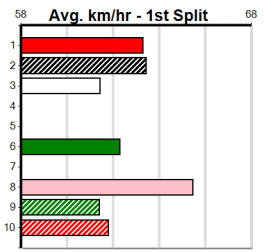

M C GRAFIX & SIGNS

Distance: 400m, Race Type: Maiden, Total Prizemoney: $2,535
1st: $1,680, 2nd: $520, 3rd: $260, 4th: $75

Watchdog Tips: ☐ ☐ ☐ ☐ ☐ Bet:

1

DELTA'S SISTER [M]
BK Bitch Apr-22 Sire: BERNARDO Dam: RED HOT TEARS
Owner(s): SAUNDERS CLAN (SYN), D Saunders, B Saunders, W Saunders, G Saunders Trainer: Gail Saunders (Somerville)
Winning Distances: < 300m (0) 300 - 399m (0) 400 - 499m (0) 500 - 599m (0) 600 - 699m (0) > 700m (0)
Winning Weights:
6th (2) 28.4 400 WGL R1 31-Dec-24 23.49 22.38 5.50L DOUBLE DAICOS (23.12) M/66 8.68 $6.90 M

Bx	1st	2nd	3rd	4th	5th	6th	7th	8th
1								
2						1		
3								
4								
5								
6								
7								
8								

Prize Best $0.00
Starts 23.49(2)-31/12/24
Trk/Dts 1-0-0-0
APM 1-0-0-0

Last 3 wins NOT included above

2

JUMBUK GERHARD [M]
F Dog Mar-23 Sire: BERNARDO Dam: CRIMSON VIXEN
Owner(s): B Joske Trainer: Ben Joske (Yinnar South)
Winning Distances: < 300m (0) 300 - 399m (0) 400 - 499m (0) 500 - 599m (0) 600 - 699m (0) > 700m (0)
Winning Weights:
5th (2) 34.5 390 BAL R3 21-Nov-24 23.00 21.93 14.00 SPRINGER'S BOY (22.07) S/44 8.72 $5.50 M
5th (1) 34.8 400 WGL R3 26-Nov-24 23.22 22.27 7.00L DO SOMETHING (22.75) M/34 8.49 $13.20 M
3rd (6) 34.8 400 WGL R1 29-Nov-24 23.02 22.61 2.00L MINH SONNY (22.89) M/11 8.50 $2.50 M
2nd (8) 34.7 400 WGL R1 03-Dec-24 23.04 22.49 3.75L BULL DURHAM (22.78) S/22 8.39 $5.10 M
2nd (3) 34.5 390 BAL R2 13-Dec-24 22.44 22.19 0.25L MAJOR LIGHTYEAR (22.44) Q/12 8.42 $4.00 M
5th (2) 34.2 390 BAL R1 18-Dec-24 22.81 22.07 9.00L JUMBUK JOZEF (22.19) M/66 8.79 $3.90 M
2nd (1) 33.9 435 SLE R1 29-Dec-24 24.71 24.09 0.25L PAW NEVADA (24.70) M/111 5.25 $2.50 M
3rd (8) 33.6 390 BAL R2 01-Jan-25 22.62 21.97 1.75L ARKSTORM (22.50) M/33 8.52 $1.60 M

Bx	1st	2nd	3rd	4th	5th	6th	7th	8th
1	1				1			
2						2		
3	1							
4								
5								
6			1					
7								
8	1	1						

Prize Best $2080.00
Starts 23.02(6)-29/11/24
Trk/Dts 8-0-3-2
APM 3-0-1-1
1924

Last 3 wins NOT included above

3

PITKAMAKI (NSW)[M]
RF Dog Oct-22 Sire: ZIPPING GARTH Dam: RAINBOW WISH
Owner(s): L Smith Trainer: Luke Smith (Drouin)
Winning Distances: < 300m (0) 300 - 399m (0) 400 - 499m (0) 500 - 599m (0) 600 - 699m (0) > 700m (0)
Winning Weights:
6th (1) 32.7 400 WGL R1 24-Dec-24 23.87 22.19 18.00 ASTON RAYNER (22.62) S/87 8.97 $16.80 M
2nd (1) 32.6 400 WGL R1 31-Dec-24 23.18 22.38 1.00L DOUBLE DAICOS (23.12) M/75 8.69 $27.60 M

Bx	1st	2nd	3rd	4th	5th	6th	7th	8th
1	1					1		
2								
3								
4								
5								
6								
7								
8								

Prize Best $520.00
Starts 23.18(1)-31/12/24
Trk/Dts 2-0-1-0
APM 2-0-1-0
520

Last 3 wins NOT included above

4

TANTI AVENUE [M]
BK Bitch Jan-23 Sire: HOUDINI BOY Dam: RING A DRAGON
Owner(s): B Symons Trainer: Mario Cortese (Devon Meadows)
Winning Distances: < 300m (0) 300 - 399m (0) 400 - 499m (0) 500 - 599m (0) 600 - 699m (0) > 700m (0)
Winning Weights:

Bx	1st	2nd	3rd	4th	5th	6th	7th	8th
1								
2								
3								
4								
5								
6								
7								
8								

Prize Best $0
Starts FSH
Trk/Dts 0-0-0-0
APM 0-0-0-0
0

Last 3 wins NOT included above