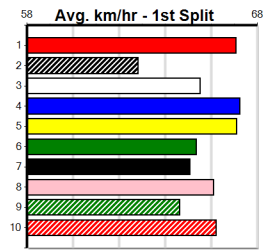

SPORTSBET FINAL

Distance: 400m, Race Type: Grade 5 Final, Total Prizemoney: $3,360
1st: $2,250, 2nd: $690, 3rd: $345, 4th: $75

Watchdog Tips:

Bet:

Form Box Wgt Dist Track Date Time BON Margin 1st/2nd (Time) PIR Checked Comment WR Split 1 S/P Grade

MYOLA NICK [4]
BK Dog Nov-21 Sire: AUSSIE INFRARED Dam: POCKET QUEEN
Owner(s): A Kampman
Trainer: Annette Kampman (Purdeet)
Winning Distances: < 300m (0) 300 - 399m (8) 400 - 499m (6) 500 - 599m (0) 600 - 699m (0) > 700m (0)
Winning Weights: 34.2(1) 34.5(6) 34.6(1) 34.8(4) 35.0(2)
Last 3 wins NOT included above

PAW WINCEY (NSW)[4]
BK Bitch Dec-22 Sire: BERNARDO Dam: DYNA HARPA
Owner(s): B Wheeler
Trainer: Mark Delbridge (Balliang)
Winning Distances: < 300m (0) 300 - 399m (0) 400 - 499m (4) 500 - 599m (0) 600 - 699m (0) > 700m (0)
Winning Weights: 29.0(1) 29.4(2) 29.5(1)
Last 3 wins NOT included above

HOCUS POCUS [5]
BE Bitch Sep-21 Sire: FERNANDO BALE Dam: AMELIA CHRISTA
Owner(s): C Schmidt
Trainer: Christian Schmidt (Devon Meado)
Winning Distances: < 300m (0) 300 - 399m (0) 400 - 499m (2) 500 - 599m (5) 600 - 699m (0) > 700m (0)
Winning Weights: 26.3(1) 26.4(1) 26.5(1) 26.6(1) 26.8(2) 27.1(1)
Last 3 wins NOT included above

BEGGIN' [5]
BK Dog May-22 Sire: KOBLENZ Dam: LADY ZEEVA
Owner(s): M Nolan
Trainer: Michelle Nolan (Devon Meadows)
Winning Distances: < 300m (0) 300 - 399m (2) 400 - 499m (1) 500 - 599m (4) 600 - 699m (0) > 700m (0)
Winning Weights: 32.8(1) 33.0(1) 33.5(1) 33.9(3) 34.5(1)
Last 3 wins NOT included above

MAN OF COURAGE [4]
BD Dog Jan-22 Sire: FERNANDO BALE Dam: SMOKIN' CINDY
Owner(s): S Coulson
Trainer: Shaun Coulson (Balliang)
Winning Distances: < 300m (0) 300 - 399m (4) 400 - 499m (6) 500 - 599m (0) 600 - 699m (0) > 700m (0)
Winning Weights: 26.8(1) 26.9(1) 27.0(2) 27.1(1) 27.2(1) 27.3(1) 27.4(1) 27.5(1) 27.6(1)
Last 3 wins NOT included above

1

2

3

4

5

Box History table for MYOLA NICK showing box numbers 1-8 and splits 1st-8th.

Box History table for PAW WINCEY showing box numbers 1-8 and splits 1st-8th.

Box History table for HOCUS POCUS showing box numbers 1-8 and splits 1st-8th.

Box History table for BEGGIN' showing box numbers 1-8 and splits 1st-8th.

Box History table for MAN OF COURAGE showing box numbers 1-8 and splits 1st-8th.