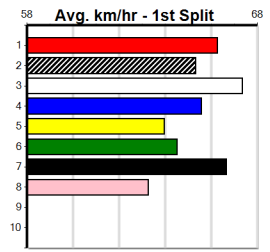

SENNACHIE AT STUD

Distance: 460m, Race Type: Grade 4, Total Prizemoney: $3,360
1st: $2,250, 2nd: $690, 3rd: $345, 4th: $75

Watchdog Tips:

Bet:

Table with columns: Form Box, Wgt, Dist, Track, Date, Time, BON, Margin, 1st/2nd (Time), PIR, Checked, Comment, W/R, Split 1, S/P, Grade

LASSARD [4]
BK Dog Nov-21 Sire: FLYING RICCIARDO Dam: FLOWING
Owner(s): G Black
Trainer: Mark Delbridge (Balliang)
Winning Distances: < 300m (0) 300 - 399m (0) 400 - 499m (2) 500 - 599m (9) 600 - 699m (0) > 700m (0)
Winning Weights: 33.1(1) 33.4(1) 33.5(3) 34.2(1) 34.4(2) 34.5(2) 35.2(1)
Box History table and Prize Best Starts table included.

MISS JAZZ [4]
DKBD Bitch Jan-22 Sire: FERNANDO BALE Dam: SMOKIN' CINDY
Owner(s): Franstail (SYN), R Burns, G Mills, J Mills, M Hummel, A Corrone
Trainer: Gregory Mills (Frankston)
Winning Distances: < 300m (0) 300 - 399m (1) 400 - 499m (3) 500 - 599m (1) 600 - 699m (0) > 700m (0)
Winning Weights: 24.0(1) 24.2(1) 24.7(1) 25.1(1) 25.2(1)
Box History table and Prize Best Starts table included.

INVICTUS HARRY [4]
BK Dog Mar-21 Sire: FERNANDO BALE Dam: JUBILATION
Owner(s): M Condon
Trainer: Joyce Condon (Devon Meadows)
ENG HVL 2025-01-05
Winning Distances: < 300m (0) 300 - 399m (3) 400 - 499m (4) 500 - 599m (9) 600 - 699m (0) > 700m (0)
Winning Weights: 33.5(1) 33.8(1) 33.9(1) 34.0(2) 34.1(3) 34.2(1) 34.3(4) 34.4(1) 34.5(1) 35.1(1)
Box History table and Prize Best Starts table included.

SODA APACHE [4]
RF Dog Aug-20 Sire: FERNANDO BALE Dam: IRELAND'S FORCE
Owner(s): Fluffy Side Up (SYN), A Onley, P Onley
Trainer: Geoffrey Dalton (Hazelwood Nort)
Winning Distances: < 300m (0) 300 - 399m (0) 400 - 499m (4) 500 - 599m (9) 600 - 699m (0) > 700m (0)
Winning Weights: 32.4(2) 32.5(1) 32.6(2) 33.0(1) 33.1(2) 33.2(1) 33.3(1) 33.4(1) 33.5(2)
Box History table and Prize Best Starts table included.

DAINTREE ASTER [4]
BK Bitch Oct-22 Sire: FERAL FRANKY Dam: WHISTLING BULLET
Owner(s): LUCKY ELEVEN (SYN), K Joske, M Joske
Trainer: Ben Joske (Yinnar South)
Winning Distances: < 300m (0) 300 - 399m (0) 400 - 499m (6) 500 - 599m (1) 600 - 699m (0) > 700m (0)
Winning Weights: 26.2(1) 26.3(1) 26.4(1) 26.5(2) 26.8(1) 27.6(1)
Box History table and Prize Best Starts table included.

1

2

3

4

5