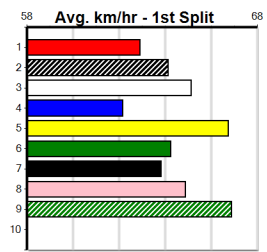

Box History table and Prize Best Starts Trk/Dts APM for Elena's Jebrynah

RSN GREY AREAS - WEDNESDAY & FRIDAY

Distance: 460m, Race Type: Grade 5, Total Prizemoney: \$2,925
1st: \$1,950, 2nd: \$600, 3rd: \$300, 4th: \$75