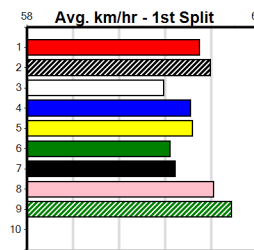

RIDE FOR LUCY

Distance: 460m, Race Type: Mixed 4/5, Total Prizemoney: $3,360
1st: $2,250, 2nd: $690, 3rd: $345, 4th: $75

Watchdog Tips:

Bet:

Table with columns: Form Box, Wgt, Dist, Track, Date, Time, BON, Margin, 1st/2nd (Time), PIR, Checked, Comment, WR, Split 1, S/P, Grade

WREAKING HAVOC [4]
BK Dog Dec-21 Sire: FERNANDO BALE Dam: ELUSIVE JEWEL
Owner(s): N Beltran
Trainer: Marlene Schmidt (Devon Meadow)
Winning Distances: < 300m (0) 300 - 399m (2) 400 - 499m (5) 500 - 599m (0) 600 - 699m (0) > 700m (0)
Winning Weights: 28.8(1) 29.5(3) 29.9(2) 30.1(1)
Race results table with columns: Rank, Wgt, Dog, Date, Time, BON, Margin, 1st/2nd (Time), PIR, Checked, Comment, WR, Split 1, S/P, Grade

Box History table and Prize Best Starts Trk/Dts APM for Wreaking Havoc

PAW TABITHA (NSW)[5]
BK Bitch Dec-22 Sire: BERNARDO Dam: DYNA HARPA
Owner(s): B Wheeler
Trainer: Mark Delbridge (Balliang)
Winning Distances: < 300m (0) 300 - 399m (2) 400 - 499m (5) 500 - 599m (0) 600 - 699m (0) > 700m (0)
Winning Weights: 27.6(2) 28.0(2) 28.1(1) 28.2(1) 28.3(1)
Race results table with columns: Rank, Wgt, Dog, Date, Time, BON, Margin, 1st/2nd (Time), PIR, Checked, Comment, WR, Split 1, S/P, Grade

Box History table and Prize Best Starts Trk/Dts APM for Paw Tabitha

BRUCE'S SHOUT [5]
BK Dog Mar-22 Sire: CHRISTO BALE Dam: ROSE ROYCE
Owner(s): M Delbridge
Trainer: Lisa Delbridge (Balliang)
Winning Distances: < 300m (0) 300 - 399m (4) 400 - 499m (5) 500 - 599m (0) 600 - 699m (0) > 700m (0)
Winning Weights: 33.5(1) 33.7(1) 34.0(1) 34.4(2) 34.5(1) 34.7(2) 35.2(1)
Race results table with columns: Rank, Wgt, Dog, Date, Time, BON, Margin, 1st/2nd (Time), PIR, Checked, Comment, WR, Split 1, S/P, Grade

Box History table and Prize Best Starts Trk/Dts APM for Bruce's Shout

BUSTER'S DREAM [5]
BKW Dog Dec-21 Sire: MY REDEEMER Dam: AVA'S DREAM
Owner(s): A Gringhuis
Trainer: Arend Gringhuis (Ripplebrook)
Winning Distances: < 300m (0) 300 - 399m (3) 400 - 499m (4) 500 - 599m (1) 600 - 699m (0) > 700m (0)
Winning Weights: 32.1(1) 32.3(2) 32.5(1) 32.6(1) 32.8(2) 33.2(1)
Race results table with columns: Rank, Wgt, Dog, Date, Time, BON, Margin, 1st/2nd (Time), PIR, Checked, Comment, WR, Split 1, S/P, Grade

Box History table and Prize Best Starts Trk/Dts APM for Buster's Dream

ELENA'S JEBRYNAH (NSW)[5]
BK Bitch Feb-22 Sire: WOW Dam: LITTLE JEBRYNAH
Owner(s): B Sykes
Trainer: Bryan Sykes (Beaconsfield Upper)
Winning Distances: < 300m (0) 300 - 399m (0) 400 - 499m (5) 500 - 599m (0) 600 - 699m (0) > 700m (0)
Winning Weights: 25.9(1) 26.0(2) 26.1(1) 26.4(1)
Race results table with columns: Rank, Wgt, Dog, Date, Time, BON, Margin, 1st/2nd (Time), PIR, Checked, Comment, WR, Split 1, S/P, Grade

Box History table and Prize Best Starts Trk/Dts APM for Elena's Jebrynah