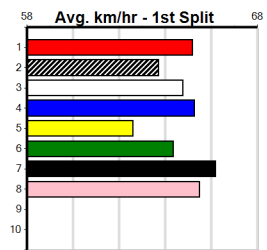

VIATEK (2-3 WINS)

Distance: 460m, Race Type: Restricted Win, Total Prizemoney: $2,925
1st: $1,950, 2nd: $600, 3rd: $300, 4th: $75

Watchdog Tips: [ ] [ ] [ ] [ ] Bet: [ ]

LOCHINVAR CHAOS (NSW)[6]
BK Dog Jun-22 Sire: BARCIA BALE Dam: LARRAKEYAH LADY
Owner(s): J James
Trainer: Bradley Fitton (Pearcedale)
Winning Distances: < 300m (0) 300 - 399m (0) 400 - 499m (2) 500 - 599m (0) 600 - 699m (0) > 700m (0)
Winning Weights: 31.5(1) 32.3(1)
Box History table and Prize Best Starts table included.

SHE'S EXTREME [6]
RF Bitch Jun-21 Sire: ASTON KIMETTO Dam: SPRING RAIN
Owner(s): JUST CAUSE (SYN), G Rohan, A Martin
Trainer: Darryl Connor (Cranbourne)
Winning Distances: < 300m (0) 300 - 399m (0) 400 - 499m (1) 500 - 599m (1) 600 - 699m (0) > 700m (0)
Winning Weights: 28.7(1) 30.0(1)
Box History table and Prize Best Starts table included.

LUCKY [6]
BD Dog Oct-22 Sire: FERNANDO BALE Dam: ACCUSED
Owner(s): R Thompson
Trainer: Shona Crawford (Pearcedale)
Winning Distances: < 300m (0) 300 - 399m (0) 400 - 499m (2) 500 - 599m (0) 600 - 699m (0) > 700m (0)
Winning Weights: 29.1(1) 29.4(1)
Box History table and Prize Best Starts table included.

ASTON FREDDIE [6]
BK Dog Apr-23 Sire: HOOKED ON SCOTCH Dam: ASTON SUZETTE
Owner(s): R Borda
Trainer: Vicki Wisener (Devon Meadows)
Winning Distances: < 300m (0) 300 - 399m (0) 400 - 499m (1) 500 - 599m (1) 600 - 699m (0) > 700m (0)
Winning Weights: 31.1(1) 32.4(1)
Box History table and Prize Best Starts table included.

RING A HOUDINI [6]
BK Dog Jan-23 Sire: HOUDINI BOY Dam: RING A DRAGON
Owner(s): A Frey
Trainer: Danny Cortese (Devon Meadows)
Winning Distances: < 300m (0) 300 - 399m (2) 400 - 499m (0) 500 - 599m (0) 600 - 699m (0) > 700m (0)
Winning Weights: 33.1(1) 33.4(1)
Box History table and Prize Best Starts table included.