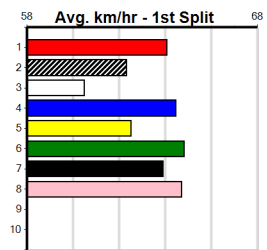

BARN BAR FUNCTION ROOM

Distance: 460m, Race Type: Grade 7, Total Prizemoney: $2,925
1st: $1,950, 2nd: $600, 3rd: $300, 4th: $75

Watchdog Tips:

Bet:

Form Box	Wgt	Dist	Track	Date	Time	BON	Margin	1st/2nd (Time)	PIR	Checked	Comment	WR	Split 1	S/P	Grade

1

AMRON SAMMY [7]
BK Dog May-23 Sire: BERNARDO Dam: TROJAN PACKAGE
Owner(s): B Nye Trainer: Davide Fasoli (Heyfield)
Winning Distances: < 300m (0) 300 - 399m (0) 400 - 499m (0) 500 - 599m (1) 600 - 699m (0) > 700m (0)
Winning Weights: 33.1(1)

7th (2)	32.7	435	SLE	R2	10-Nov-24	25.39	24.30	9.00L BOWIE SUNNY (24.79)	Q/277				5.32	$3.70	M
1st (1)	33.1	510	SLE	R3	24-Nov-24	29.12	29.02	4.25L MY ATHENA (29.41)	M/111		SW		9.17	$3.50	M
5th (7)	33.3	510	SLE	R7	01-Dec-24	29.20	28.48	7.00L RHYTHMIC ENERGY (28.74)	Q/345				9.13	$14.30	RWH
8th (6)	33.4	510	SLE	R4	08-Dec-24	29.88	28.42	15.00 WARRIOR ETHAN (28.89)	M/446				9.45	$8.60	X67
6th (7)	33.1	435	SLE	R2	20-Dec-24	25.32	24.11	12.00 FLYING DOORMAT (24.50)	M/476				5.30	$11.10	X67
3rd (4)	33.3	400	WGL	R2	31-Dec-24	22.91	22.38	6.00L MY AMBER (22.50)	M/33				8.46	$13.50	7

Last 3 wins NOT included above

Bx	1st	2nd	3rd	4th	5th	6th	7th	8th
1	1							
2								1
3								
4			1					
5								
6								1
7					1	1		
8								

Prize Best	$3530.00
Starts	FSTD
Trk/Dts	6-1-0-1
APM	0-0-0-0
	2084

2

PAW VELDRON (NSW)[7]
WBD Dog Jul-22 Sire: AUSSIE INFRARED Dam: DYNA PATTY
Owner(s): B Wheeler Trainer: Mark DelBrel (Balliang)
Winning Distances: < 300m (0) 300 - 399m (0) 400 - 499m (0) 500 - 599m (1) 600 - 699m (0) > 700m (0)
Winning Weights: 33.3(1)

5th (4)	32.7	515	SAP	R5	16-Sep-24	30.45	29.52	13.00 PAW VORTEX (29.59)	M/7655				5.46	$4.80	X67H
3rd (3)	32.8	450	WBL	R5	19-Sep-24	25.77	25.20	8.50L PAW PIERRE (25.20)	S/633		SW		6.94	$3.70	X67
F (7)	33.0	525	MEP	R10	25-Sep-24	0.00	29.64	PAW SUMMER (30.36)	S/7		VO		5.30	$2.90	7
6th (8)	33.3	425	BEN	R3	25-Oct-24	24.57	23.88	8.00L PAW PHELPS (24.03)	S/666				6.86	$4.90	X67
2nd (4)	33.4	400	GEL	R9	10-Dec-24	22.75	22.51	3.5L IOWA LASS (22.51)	M/22				8.45	$1.50	7
3rd (8)	33.4	390	BAL	R11	13-Dec-24	22.46	22.19	2.75L JUMBUK QUEEN (22.27)	S/53				8.64	$3.90	7
4th (5)	33.4	460	GEL	R5	20-Dec-24	26.35	25.94	6.00L ASTON TAMSYN (25.94)	S/654				6.78	$16.70	X67
3rd (6)	33.3	460	GEL	R9	27-Dec-24	26.24	25.77	4.25L SNITCH ADAMS (25.95)	S/654				6.89	$10.30	7

Last 3 wins NOT included above

1st (1)	33.3	525	MEP	R3	17-Jul-24	30.63	29.78	0.25L REALITY PIE (30.65)	M/1111		SW		5.30	$4.30	MH

Bx	1st	2nd	3rd	4th	5th	6th	7th	8th
1	1		2					
2		3	1		1			
3			2			1		
4		1		1	1			
5				1	1			
6			1					1
7		1			1	1		
8			2		1	1		

Prize Best	$9065.00
Starts	26.31(4)-27/8/24
Trk/Dts	25-1-5-8
APM	2-0-0-0
	3961