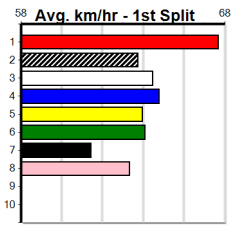

SPORTSBET (1-6 WINS) HT2

Distance: 600m, Race Type: Restricted Win Heat, Total Prizemoney: $3,940
1st: $2,640, 2nd: $815, 3rd: $410, 4th: $75

8

9:18PM

(VIC time)

LETIZIA (1) although tiring late never looked threatened in her handy all the way 34.74 win here last week and she is expected to go a lot faster here. SOUTNERN LAW (2) should appreciate this distance and is drawn to get a nice trail into the race.

Watchdog Tips: **1** **2** **5** **4** **Bet:** **Trifecta 1/2,4,5/2,4,5 ($10 - 166.67%)**