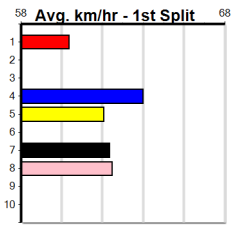

1
6:53PM
(VIC time)

PAW WAVERLY (8) was placed in a much harder maiden race last start and should go around a justifiably short price. REIKO TERROR (5) is suited to the reduced line up and is a must for top 3 SRM players.

Watchdog Tips: **8** **5** **2** **4** **Bet:** **Trifecta 8/2,4,5/2,4,5 ($10 - 166.67%)**