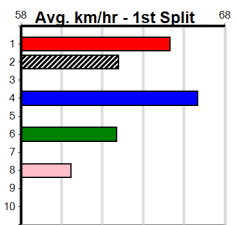

# HOME OF THE PHOENIX

Distance: 525m, Race Type: Grade 5 T3, Total Prizemoney: \$3,340

1st: \$2,230, 2nd: \$690, 3rd: \$345, 4th: \$75

Watchdog Tips:

6

2

4

8