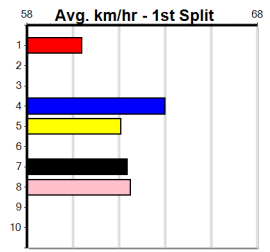

1

6:53PM

(VIC time)

Distance: 525m, Race Type: Maiden, Total Prizemoney: $2,860
1st: $1,900, 2nd: $590, 3rd: $295, 4th: $75

PAW WAVERLY (8) was placed in a much harder maiden race last start and should go around a justifiably short price. REIKO TERROR (5) is suited to the reduced line up and is a must for top 3 SRM players.

Watchdog Tips: 8 5 2 4 Bet: Trifecta 8/2,4,5/2,4,5 ($10 - 166.67%)

WARDEN OZZIE [M] Unplaced in all 10 starts, needs a jam up. $81.00
BK Dog Dec-22 Sire: KINLOCH BRAE Dam: BUFFET DESTROYER
Owner(s): T Walters
Winning Distances: < 300m (0) 300 - 399m (0) 400 - 499m (0) 500 - 599m (0) 600 - 699m (0) > 700m (0)
Winning Weights:
4th (8) 30.9 425 BEN R1 07-Aug-24 25.56 24.28 11.00 HELLO COOPER (24.84) S/677 . . . 6.94 $7.30 M
5th (8) 30.8 400 GEL R2 13-Aug-24 23.52 22.63 4.75L ACTION ROYALE (23.20) S/75 . . . 8.97 $18.10 M
7th (8) 30.9 450 BAL R1 25-Aug-24 26.42 25.50 11.00 DECORATED (25.71) Q/455 . . . 7.04 $64.40 T3-M
5th (4) 30.7 450 BAL R2 02-Sep-24 26.78 25.67 13.00 BEEN GIFTED (25.89) M/665 . . . 6.89 $24.10 M
5th (3) 30.4 460 GEL R1 10-Sep-24 26.55 25.68 6.50L SET TO SIZZLE (26.10) M/565 . . . 6.85 $47.40 M
7th (3) 30.1 460 GEL R3 01-Oct-24 28.04 26.08 24.00 PAW SAMUEL (26.40) M/667 . . V21 . 6.91 $130.10 M
5th (7) 31.3 525 MEP R1 11-Dec-24 32.24 29.83 15.00 CRUZADO (31.23) S/6445 . . VO . 5.38 $90.00 M
Last 3 wins NOT included above
Box History
Bx 1st 2nd 3rd 4th 5th 6th 7th 8th
1 . . . .
2 . . . .
3 . . . . . 1 . . . .
4 . . . . . 1 1 . . . .
5 . . . .
6 . . . .
7 . . . . . 1 . . . .
8 . . . . . 1 1 . . . .
Prize Best $50.00
Starts 32.24(7)-11/12/24
Trk/Dts 10-0-0-0
APM 1-0-0-0 20

DESIRED RANGE [M] Well bred type, betting best guide. $6.00
F Dog May-23 Sire: KOBLENZ Dam: VALLETTA MIST
Owner(s): J Calyk
Winning Distances: < 300m (0) 300 - 399m (0) 400 - 499m (0) 500 - 599m (0) 600 - 699m (0) > 700m (0)
Winning Weights:
Last 3 wins NOT included above
Box History
Bx 1st 2nd 3rd 4th 5th 6th 7th 8th
1 . . . .
2 . . . .
3 . . . .
4 . . . .
5 . . . .
6 . . . .
7 . . . .
8 . . . .
Prize Best $0
Starts FSH
Trk/Dts 0-0-0-0
APM 0-0-0-0 0

*** VACANT BOX ***
Sire: Dam:
Owner(s):
Winning Distances: < 300m (0) 300 - 399m (0) 400 - 499m (0) 500 - 599m (0) 600 - 699m (0) > 700m (0)
Winning Weights:
Trainer:
Box History

NEWHAVEN ELSIE [M] Handy placing here two runs back, place again. $18.00
BD Bitch Dec-22 Sire: KINLOCH BRAE Dam: BUFFET DESTROYER
Owner(s): C Verde
Winning Distances: < 300m (0) 300 - 399m (0) 400 - 499m (0) 500 - 599m (0) 600 - 699m (0) > 700m (0)
Winning Weights:
8th (4) 26.9 525 MEP R2 11-Dec-24 31.68 29.83 18.00 MY GRACIE (30.48) M/5667 . . . 5.31 $42.20 M
2nd (3) 26.3 525 MEP R1 18-Dec-24 30.97 29.94 0.50L ROGUE CHOICE (30.95) M/2221 . . . 5.22 $92.30 M
7th (8) 25.5 525 MEP R1 01-Jan-25 31.96 29.85 25.00 OREGON JANET (30.24) S/5777 . . W 5.26 $31.50 MH
Last 3 wins NOT included above
Box History
Bx 1st 2nd 3rd 4th 5th 6th 7th 8th
1 . . . .
2 . . . .
3 . . . . . 1 . . . .
4 . . . .
5 . . . .
6 . . . .
7 . . . .
8 1
Prize Best $590.00
Starts 30.97(3)-18/12/24
Trk/Dts 3-0-1-0
APM 3-0-1-0 590