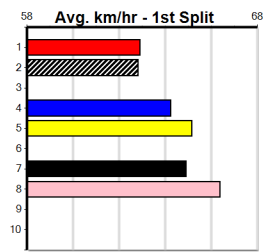

CITY VIEW BISTRO (2-3 WINS)

9

9:38PM

(VIC time)

Distance: 525m, Race Type: Restricted Win, Total Prizemoney: $3,340
1st: $2,230, 2nd: $690, 3rd: $345, 4th: $75

PAW SUMMER (4) is every chance to find herself settling off the speed going into the first bend and she can prove a tough proposition to hold out over the concluding stages. Both KARUNA (7) and AVIATION (8) can set a fast speed out in front.

Watchdog Tips: **4** **7** **8** **2** **Bet:** **Win 4**

1

PAW DIMETRA (NSW)[5] **Honest type, include in your exotics.** **$6.00**
BK Bitch Jul-22 Sire: ALLEN DEED Dam: FANTA BALE Trainer: Mark Delbridge (Balliang)

Owner(s): B Wheeler
Winning Distances: < 300m (0) 300 - 399m (0) 400 - 499m (0) 500 - 599m (3) 600 - 699m (0) > 700m (0)
Winning Weights: 27.1(1) 27.2(1) 27.3(1)

Box	1st	2nd	3rd	4th	5th	6th	7th	8th
1	1	1	1	1				
2	1	2		1	2			
3								
4			1	1	2	1		
5	2	2	1	1	1			
6				1			1	1
7								
8	1	1			3	2		

6th (4) 27.6 525 MEA R12 04-Nov-24 30.55 29.95 4.75L WILD SERENA (30.22) M/7787 . . . 5.36 $40.00 5
2nd (5) 27.6 525 MEA R9 09-Nov-24 30.59 29.52 11.00 RAVEN PETER (29.86) M/6543 . . . 5.24 $27.10 5H
7th (6) 27.5 525 MEA R9 16-Nov-24 30.79 29.66 13.00 SHAYNA BALE (29.89) M/6787 . . . 5.30 $56.60 5F
4th (5) 27.4 525 MEA R12 22-Nov-24 30.28 29.82 6.50L REANNA'S PRIDE (29.85) M/6554 . . . 5.25 $28.60 5
5th (8) 27.4 525 MEP R6 04-Dec-24 30.55 29.74 7.50L ASTON GAGA (30.06) M/8866 . . . 5.31 $12.60 5
8th (6) 27.6 450 BAL R6 11-Dec-24 25.69 24.92 12.00 AEROPLANE MODE (24.92) M/888 . . . 6.93 $87.40 5
5th (4) 28.0 515 SAP R11 23-Dec-24 30.51 29.71 12.00 SHARNI'S SECRET (29.71) M/8876 . . . 5.30 $8.00 5
3rd (5) 28.4 515 SAP R12 30-Dec-24 30.26 29.30 12.00 BLUE VENDETTA (29.42) M/5633 . . . SW . 5.29 $7.00 5

Last 3 wins NOT included above

1st (8) 27.2 525 MEP R2 29-May-24 30.52 29.92 3.5L MATRIARCH SHELL (30.77) M/1111 . . . 5.22 $4.90 M
1st (1) 27.1 515 SAP R10 29-Jul-24 30.11 29.46 8.00L HARA'S POH (30.67) M/4211 . . . 5.27 $2.10 7
1st (2) 27.3 510 SLE R9 22-Sep-24 29.28 28.43 3.25L RHUBARB (29.51) M/331 . . . 9.38 $6.10 RW

Prize Best Starts Trk/Dts APM: $14917.14, 30.28(5)-22/11/24, 35-3-6-4, 14-1-2-1, 7275