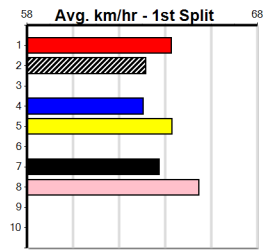

WESTLINK CONTAINER SALES

2

7:18PM

(VIC time)

Distance: 525m, Race Type: Mixed 6/7, Total Prizemoney: $3,340
1st: $2,230, 2nd: $690, 3rd: $345, 4th: $75

FAGES (8) is yet to miss a place in his 5 runs and can clear the field early and prove hard to catch.
HONEY BUNNY (5) can settle on the speed and is up to this class. FUJI APPLE (4) best form would challenge strongly here.

Watchdog Tips: **8** **5** **4** **7** **Bet:** **Win 8**

1

EXTREME AVENGER [6] Comes into calculations off this draw. **$9.50**

RBD Bitch Sep-22 Sire: TOMMY SHELBY Dam: AVENGER LASS Trainer: George Borg (Maryborough)

Owner(s): R Oppenhuis
Winning Distances: < 300m (0) 300 - 399m (0) 400 - 499m (2) 500 - 599m (0) 600 - 699m (0) > 700m (0)

Winning Weights: 25.2(2)

ST	(-)	Wgt	Dist	Track	Date	Time	BO	Margin	1st/2nd (Time)	PIR	Checked	Comment	WR	Split 1	S/P	Grade
1st	(3)	25.2	435	SLE	R2	21-Jul-24	24.62	24.29	1.75L DR. LEONI (24.74)	M/111	.	.	VO	5.21	$2.60	X67H
8th	(4)	25.3	435	SLE	R4	28-Jul-24	26.12	24.46	18.00 RED ED (24.90)	M/355	.	.	VO	5.41	$1.50	X67F
4th	(1)	26.0	450	SHP	R7	09-Sep-24	25.63	25.01	7.00L CITY LIMIT (25.16)	M/664	.	.	.	6.67	$5.20	RWH
2nd	(1)	25.9	450	SHP	R6	16-Sep-24	25.47	24.96	3.5L SAMMY SUNG (25.23)	Q/332	.	.	SW	6.68	$1.70	RW
4th	(2)	26.0	425	BEN	R3	27-Sep-24	24.56	23.60	3.00L BLACK SERIES (24.37)	M/677	.	.	.	6.77	$1.90	6G
8th	(4)	25.9	425	BEN	R3	05-Oct-24	25.00	23.52	16.00 PETE'S ENTITY (23.91)	M/788	.	.	.	6.76	$5.90	X67
8th	(3)	26.3	425	BEN	R2	11-Oct-24	24.70	23.69	8.00L PHARAOH'S GOLD (24.15)	M/545	.	.	.	6.68	$10.20	X67H

Last 3 wins NOT included above

1st	(1)	Wgt	Dist	Track	Date	Time	BO	Margin	1st/2nd (Time)	PIR	Checked	Comment	WR	Split 1	S/P	Grade
1st	(1)	25.2	450	BAL	R2	22-May-24	25.72	25.22	8.50L WARREGO STORM (26.29)	Q/111	.	.	.	6.55	$6.10	MH

Box History

Bx	1st	2nd	3rd	4th	5th	6th	7th	8th
1	1	1	1	1				
2				2				
3	1							1
4								2
5								
6								
7								
8								

Prize Best Starts Trk/Dts APM $4932.14 FSH 9-2-1-0 0-0-0-0 1772

2

CRUZADO (NSW)[7] Struggled since slow maiden win, tough ask. **$26.00**

WLTf Dog Feb-23 Sire: OUT OF RANGE Dam: KANZAN Trainer: Terrence Reid (Yuroke)

Owner(s): Quaddie Boys (SYN), C Payne, C Hockey, P Joice, A Northridge
Winning Distances: < 300m (0) 300 - 399m (0) 400 - 499m (0) 500 - 599m (1) 600 - 699m (0) > 700m (0)

Winning Weights: 37.9(1)

4th	(3)	Wgt	Dist	Track	Date	Time	BO	Margin	1st/2nd (Time)	PIR	Checked	Comment	WR	Split 1	S/P	Grade
4th	(3)	37.8	525	MEP	R3	04-Dec-24	31.11	29.74	14.00 VALENZUELA (30.17)	Q/4223	.	.	.	5.26	$9.30	MH
1st	(6)	37.9	525	MEP	R1	11-Dec-24	31.23	29.83	1.25L KICK ON KING (31.31)	M/2231	.	.	.	5.24	$3.40	M
5th	(1)	37.9	525	MEP	R9	18-Dec-24	31.68	29.94	17.00 RIVERSDALE MICK (30.52)	Q/5555	.	.	.	5.42	$15.60	X67
5th	(6)	38.1	525	MEP	R9	01-Jan-25	30.93	29.85	11.00 POCKET MOUSE (30.17)	M/6555	.	.	.	5.30	$43.80	X67

Last 3 wins NOT included above

Box History

Bx	1st	2nd	3rd	4th	5th	6th	7th	8th
1					1			
2								
3				1				
4								
5								
6	1				1			
7								
8								

Prize Best Starts Trk/Dts APM $1975.00 30.93(6)-1/1/25 4-1-0-0 4-1-0-0 1960

3

*** VACANT BOX ***

Sire: Dam: Trainer:

Owner(s):
Winning Distances: < 300m (0) 300 - 399m (0) 400 - 499m (0) 500 - 599m (0) 600 - 699m (0) > 700m (0)

Winning Weights:

Box History