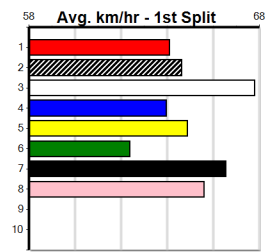

SPORTSBET (1-6 WINS) HT1

7

9:00PM

(VIC time)

Distance: 600m, Race Type: Restricted Win Heat, Total Prizemoney: $3,940
1st: $2,640, 2nd: $815, 3rd: $410, 4th: $75

MISS MARY JO (1) two runs over this distance range have been full of merit and she looks primed to take out this race. BUN QUAKE (2) has gone to another level in recent times and should be on the speed from the outset.

Watchdog Tips: **1** **2** **3** **4** **Bet:** **Box Trifecta 1,2,3,4 ($10 for 41.67%)**

1

MISS MARY JO [5] **Primed in her third run this distance range, yes.** **$3.60**

BE Bitch **Mar-22** **Sire: TOMMY SHELBY** **Dam: IVY WREN** **Trainer: Colin Kelly (Warrnambool)**

Owner(s): BIG DREAMS (SYN), G Kenna, C Kelly, G Kelly, L Kelly

Winning Distances: < 300m (0) 300 - 399m (0) 400 - 499m (4) 500 - 599m (2) 600 - 699m (0) > 700m (0)

Winning Weights: 27.6(3) 28.0(1) 28.3(1) 28.7(1)

Pl	Box	Dist	Track	Date	Time	BON	Margin	1st/2nd (Time)	PIR	Checked	Comment	WR	Split 1	S/P	Grade
6th	(6)	28.4	515 SAN	R6	31-Oct-24	29.93	28.97	14.00 EXPLICIT (28.97)	S/7766	.	.	.	5.28	$88.30	S
4th	(5)	28.5	525 MEA	R12	09-Nov-24	30.59	29.52	4.75L NAVARINO (30.27)	M/5544	.	.	.	5.27	$22.50	5H
8th	(5)	28.4	525 MEA	R11	16-Nov-24	30.60	29.66	8.50L WILLA BALE (30.04)	M/7678	.	.	.	5.26	$24.20	5
2nd	(5)	28.1	485 HOR	R6	26-Nov-24	27.34	27.19	2.00L TAMMY MCIVOR (27.21)	M/643	.	SW	.	6.83	$10.10	5
1st	(8)	28.0	485 HOR	R8	03-Dec-24	27.22	27.21	1.25L PAW KRAMER (27.31)	M/534	.	.	.	6.70	$5.70	5H
4th	(3)	28.0	485 HOR	R8	10-Dec-24	27.43	27.10	4.75L ICE CASH BABY (27.10)	M/875	.	.	.	6.94	$5.00	5F
3rd	(5)	28.1	595 SAP	R6	23-Dec-24	34.67	34.02	9.50L CASHING OUT (34.02)	M/6664	.	.	.	9.67	$5.40	RWH
4th	(3)	28.1	595 SAN	R7	02-Jan-25	34.71	34.27	6.50L CASHING OUT (34.27)	M/4434	.	.	.	9.44	$8.30	RWF

Last 3 wins NOT included above

1st	(2)	27.6	515 SAN	R1	27-Jun-24	30.10	29.21	0.50L SAM'S UNIVERSE (30.12)	Q/1111	.	.	.	5.20	$5.20	X67
1st	(3)	27.6	515 SAN	R12	04-Jul-24	29.90	29.18	1.25L DUNDEE COOPER (29.98)	M/6222	.	SW	.	5.34	$10.40	5
1st	(7)	28.7	410 HOR	R3	15-Oct-24	23.33	22.86	1.00L HERE HUGO (23.40)	M/54	.	.	.	10.68	$10.80	5

Box History

Bx	1st	2nd	3rd	4th	5th	6th	7th	8th
1	1	1						1
2	2	2	1	1	1	2		
3	1	1	1	2				
4								
5		1	2	1				1
6			2			2		
7	1			2	1	1		
8	1				1			1

Prize Best $29385.00
Starts FSTD
Trk/Dts 34-6-5-6
APM 0-0-0-0
9847