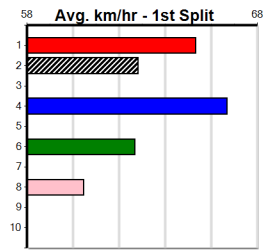

HOME OF THE PHOENIX

Distance: 525m, Race Type: Grade 5 T3, Total Prizemoney: $3,340
1st: $2,230, 2nd: $690, 3rd: $345, 4th: $75

LYON BALE (6) has been racing in tougher company and looks suited to the reduced line up. GUNAI DAISY (2) had no luck here last week and can show early speed. JAZZY BELLE (4) is another who boasts early speed.

Watchdog Tips: 6 2 4 8 Bet: Win 6

Form Box Wgt Dist Track Date Time BON Margin 1st/2nd (Time) PIR Checked Comment W/R Split 1 S/P Grade

SNOW ROYALE (NSW)[5] Far from disgraced here last week, keep safe $15.00
DKBD Bitch Apr-21 Sire: FERNANDO BALE Dam: SNOW FANTASY
Trainer: Kenneth Doidge (Murchison)
Owner(s): K Doidge
Winning Distances: < 300m (0) 300 - 399m (0) 400 - 499m (3) 500 - 599m (1) 600 - 699m (0) > 700m (0)
Winning Weights: 28.5(1) 28.7(1) 28.8(1) 29.6(1)
4th (7) 29.4 425 BEN R12 20-Nov-24 24.52 24.19 3.25L FRANKLY FEVER (24.30) M/466 . . . 6.74 $8.40 5
5th (3) 29.2 450 SHP R6 28-Nov-24 25.99 25.42 3.25L ASTON SEAN (25.77) M/545 . . . 6.89 $14.80 5
2nd (3) 29.4 500 BEN R6 04-Dec-24 28.51 28.34 2.50L GO GO JEFF (28.35) M/222 . . . 6.72 $11.40 5
7th (2) 29.4 450 SHP R7 09-Dec-24 25.91 25.03 9.50L PAT'S BOY (25.28) M/777 . . . 6.86 $28.60 5
4th (6) 29.6 350 HVL R5 13-Dec-24 19.81 19.52 3.25L SWEET ALESSIA (19.58) M/6 . . . 6.69 $24.10 T3-5
1st (8) 29.6 500 BEN R7 20-Dec-24 28.65 27.90 0.25L TALK BACKS BACK (28.66) M/333 . . . 6.72 $32.90 RW
7th (1) 29.8 425 BEN R11 27-Dec-24 24.68 23.73 9.00L CAROLYN'S JOY (24.06) M/777 . . . 6.65 $48.70 5
4th (7) 29.6 525 MEP R5 01-Jan-25 30.94 29.85 1.75L JETSON EXPRESS (30.81) M/3233 . . . 5.26 $18.40 T3-5
Last 3 wins NOT included above
1st (1) 28.7 425 BEN R2 10-Apr-24 24.63 24.18 4.00L BUSHMAN'S DAMPER (24.90) M/211 . . . 6.77 $11.90 T3-M
1st (8) 28.5 425 BEN R9 01-May-24 24.35 24.35 6.50L URANA EXPRESS (24.80) M/311 . . . 6.63 $5.10 7
1st (1) 28.8 425 BEN R4 08-May-24 24.35 23.97 0.75L RON'S MISTAKE (24.39) M/222 . . SW . 6.66 $4.60 T3-6
Box History
Bx 1st 2nd 3rd 4th 5th 6th 7th 8th
1 2 1 1 1 1 1 1
2 1 1 1 2 4 1 1
3 1 1 1 1 1 1 1
4 1 1 1 1 1 1 1
5 2 1 1 1 1 1 1
6 1 1 1 1 1 1 1
7 1 1 1 1 1 1 1
8 2 1 1 1 1 1 1
Prize Best $8895.00
Starts 30.94(7)-1/1/25
Trk/Dts 65-4-6-8
APM 1-0-0-0 4479