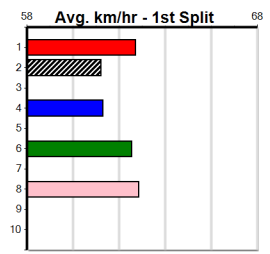

3

7:38PM

(VIC time)

Distance: 525m, Race Type: Grade 5 T3, Total Prizemoney: $3,340
1st: $2,230, 2nd: $690, 3rd: $345, 4th: $75

Not much separates this field and who ever is favourite would be under the odds. UPON BALE (6) is capable of leading here and can return to winning form. BOBBY BACCALA (4) is very much suited tot his class and the small line up.

Watchdog Tips: 6 4 2 1 Bet: Box Quinella 2,4,6 ($10 for 333.33%)

MIRA BALE (NSW)[5] Drawn to settle on the speed, must respect. $4.00
WBD Bitch Mar-22 Sire: FERNANDO BALE Dam: ALERA BALE Trainer: Tammy Kennedy-harris (Devon M)
Winning Distances: < 300m (0) 300 - 399m (0) 400 - 499m (5) 500 - 599m (1) 600 - 699m (0) > 700m (0)
Winning Weights: 26.2(1) 26.5(1) 26.6(1) 28.1(1) 28.2(1) 28.4(1)
2nd (1) 28.3 485 HOR R12 05-Oct-24 28.06 27.61 0.75L WHITE BREW (28.01) Q/222 . . . W 6.74 $2.80 T3-5
7th (4) 28.3 460 WGL R7 08-Oct-24 26.38 25.73 6.00L LYNDL SAID NO (25.99) M/687 . . . . 6.84 $55.00 5
4th (7) 28.1 390 SHP R11 12-Oct-24 22.51 21.99 6.00L SILVER MACK (22.10) S/78 . . . . 8.64 $25.40 5
3rd (6) 28.9 450 BAL R6 17-Oct-24 25.95 25.70 3.00L HERE'S BRUCE (25.75) M/555 . . . . 6.89 $4.20 T3-5
6th (7) 29.0 450 BAL R6 04-Nov-24 26.18 25.74 5.00L JOSIE'S JEWEL (25.84) Q/767 . . . . W 6.85 $6.70 T3-5
4th (8) 28.5 460 WGL R8 07-Nov-24 26.49 26.02 2.75L SHINY NEW TOY (26.30) M/344 . . . . . 6.79 $8.70 T3-5
6th (3) 27.8 435 SLE R10 04-Dec-24 25.15 24.43 9.00L FLYING PIE (24.55) Q/366 . . . . SW . 5.34 $28.30 T3-5
6th (1) 28.0 400 WGL R12 12-Dec-24 23.34 22.69 4.75L ASTRONOMICA (23.02) M/44 . . . . . 8.70 $17.70 T3-5
Last 3 wins NOT included above
1st (8) 28.1 460 WGL R7 29-Aug-24 26.53 26.01 1.00L DON'T IGNORE ME (26.59) M/433 . . . . . 6.68 $5.50 T3-5
1st (5) 28.2 450 BAL R6 02-Sep-24 25.82 25.67 3.00L UNCONTESTED (26.03) Q/123 . . . . W 6.70 $5.10 5
1st (1) 28.4 460 WGL R6 12-Sep-24 26.24 25.86 0.75L LITTLE VENICE (26.28) Q/243 . . . . SW W 6.66 $6.30 T3-5
Box History
Bx 1st 2nd 3rd 4th 5th 6th 7th 8th
1 1 1 1 1 1 1 1
2 1 1 1 1 1 1 1
3 1 1 1 1 1 1 1
4 1 1 1 1 1 1 1
5 2 2 2 2 2 2 2
6 1 1 1 1 1 1 1
7 1 1 1 1 1 1 1
8 1 1 1 1 1 1 1
Prize Best $9445.00
Starts 30.89(6)-6/3/24
Trk/Dts 48-6-2-6
APM 3-1-0-0 3161