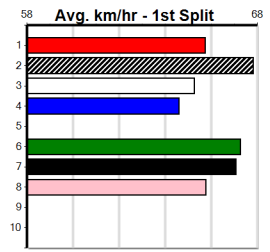

RSN GREY AREAS - WEDNESDAY & FRIDAY

6

8:42PM

(VIC time)

Distance: 525m, Race Type: Mixed 4/5, Total Prizemoney: $3,875
1st: $2,600, 2nd: $800, 3rd: $400, 4th: $75

DEADLY AVENGER (2) is in the top bracket of sprinters in the state and just needs an ounce of luck in running and he will be winning. LEO BALE (6) can post electric early splits and looks the clear danger.

Watchdog Tips: **2** **6** **1** **4** **Bet:** Trifecta 2/6/1,3,4 ($10 - 333.33%)

Form Box	Wgt	Dist	Track	Date	Time	BON	Margin	1st/2nd (Time)	PIR	Checked	Comment	WR	Split 1	S/P	Grade

1

RUXTON FLAME [5] **$15.00**

WBK Dog **Jul-22** **Sire: FERNANDO BALE** **Dam: SILKEN** **Trainer: Daniel Webber (Harkness)**

Owner(s): S O'hehir

Winning Distances: < 300m (0) 300 - 399m (0) 400 - 499m (3) 500 - 599m (3) 600 - 699m (0) > 700m (0)

Winning Weights: 29.0(3) 29.1(1) 29.5(1) 29.6(1)

6th (7)	30.0	520	GEL	R8	08-Nov-24	30.55	29.86	10.00 WERRIS BALE (29.86)	M/3556	.	.	.	5.49	$8.70	X45
6th (5)	30.3	525	MEP	R12	13-Nov-24	30.80	29.96	11.00 MACKINAW PEACH (30.10)	S/4665	.	.	.	5.14	$15.80	X45
3rd (1)	30.1	515	SAP	R7	25-Nov-24	29.73	29.49	3.5L HERE COMES BLUE (29.49)	Q/1122	.	.	.	5.04	$7.80	X45
5th (2)	30.1	525	MEA	R12	29-Nov-24	30.42	29.55	7.00L PAW UTILITY (29.95)	M/2455	.	.	.	5.13	$11.50	5
6th (7)	30.1	525	MEA	R12	14-Dec-24	30.62	29.70	4.75L DASH OF WHISKY (30.30)	M/7756	.	.	.	5.32	$12.20	5
6th (5)	30.6	525	MEA	R3	21-Dec-24	31.27	29.62	19.00 PAW VINCE (29.99)	M/5666	.	.	.	5.25	$5.00	5
4th (6)	30.8	515	SAN	R5	26-Dec-24	30.07	28.94	15.00 REALITY BEST (29.08)	M/7464	.	.	.	5.27	$44.90	X45
5th (3)	30.5	515	SAN	R11	02-Jan-25	30.19	29.35	9.50L MAGNUM RIOT (29.54)	M/1345	.	.	.	5.12	$6.80	5

Last 3 wins NOT included above

1st (1)	29.1	450	WBL	R6	20-Jun-24	25.69	25.18	0.75L JUST A BREW (25.73)	Q/221	.	.	.	6.64	$1.40	5
1st (7)	29.0	515	SAN	R12	15-Aug-24	29.69	29.09	0.50L PAW ZELINI (29.71)	Q/1222	.	.	.	5.05	$16.40	5
1st (2)	29.6	520	GEL	R6	20-Sep-24	30.23	30.23	0.50L DISHEVELED (30.27)	Q/1111	.	.	.	5.34	$5.70	5

Box History

Bx	1st	2nd	3rd	4th	5th	6th	7th	8th
1	2	3	1					
2	1	1	2		1			
3	1		1	2				
4		1	1					1
5	1				1	3		
6				2	1	1		
7	1		2		1	2		
8			1	1				1

Prize Best Starts $27480.00
30.32(4)-11/5/24
Trk/Dts 40-6-5-8
APM 14-1-1-3
9778