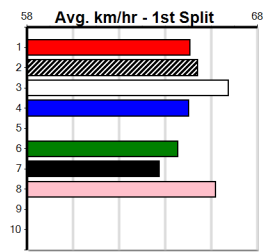

GORSKI TRUCK & TRAILER

5

8:19PM

(VIC time)

Distance: 525m, Race Type: Grade 5, Total Prizemoney: $3,340
1st: $2,230, 2nd: $690, 3rd: $345, 4th: $75

MY HUMMINGBIRD (1) is looking for a longer trip but still should be too strong off the gun draw here. THORKILDSEN (4) should be able to lead for a long way. NEED A PILOT (8) boasts a great turn of early speed and could be value.

Watchdog Tips: **1** **4** **8** **3** **Bet:** **Box Quinella 1,4 ($10 for 1000%)**

1

Form Box	Wgt	Dist	Track	Date	Time	BON	Margin	1st/2nd (Time)	PIR	Checked	Comment	WR	Split 1	S/P	Grade
MY HUMMINGBIRD (NSW)[5] Powerful sprinter, should prove too strong here. $1.50															
BK Dog Mar-22 Sire: BARCIA BALE Dam: ANGEL GLOW Trainer: Paul Bartolo (Little River)															
Owner(s): J Carruthers															
Winning Distances: < 300m (0) 300 - 399m (0) 400 - 499m (0) 500 - 599m (3) 600 - 699m (0) > 700m (0)															
Winning Weights: 27.0(2) 27.2(1)															
4th (6)	26.7	520	WPK	R1	17-May-24	30.85	29.45	15.00 TOODLES JACK (29.80)	556	556			5.63	$2.80	MH
F (8)	26.7	520	WPK	R1	25-May-24	0.00	29.55	TOODLES JACK (29.78)	337	337			5.61	$3.70	MF
1st (3)	27.2	515	SAP	R1	26-Aug-24	29.67	29.43	7.50L ONCE MORE (30.19)	M/7211		SW		5.38	$1.40	M
1st (4)	27.0	515	SAN	R1	05-Sep-24	30.00	29.33	3.75L GRAB THE GOLD/LIBERTY	M/4532				5.25	$1.30	7
7th (6)	27.4	525	MEA	R1	09-Nov-24	31.05	29.52	16.00 MARRAKESH (29.98)	S/6667				5.18	$7.00	X67
1st (1)	27.0	515	SAN	R1	30-Nov-24	29.36	29.24	8.00L QUEEN AVENGER (29.89)	Q/2111		SW		5.06	$1.80	X67
7th (2)	27.3	515	SAN	R12	05-Dec-24	30.25	28.98	7.50L SPRING COIN (29.74)	M/5447				5.22	$3.10	5
2nd (8)	27.1	525	MEP	R7	01-Jan-25	30.52	29.85	0.50L RUSSIAN RACCOON (30.49)	M/6543				5.29	$2.30	5
Last 3 wins NOT included above															
Prize Best $14490.00															
Starts 30.52(8)-1/1/25															
Trk/Dts 8-3-1-0															
APM 2-0-1-0															
8550															

2

Form Box	Wgt	Dist	Track	Date	Time	BON	Margin	1st/2nd (Time)	PIR	Checked	Comment	WR	Split 1	S/P	Grade
STAR OF VENUS (SA)[5] Capable of running a cheeky race at odds. $15.00															
BD Dog Mar-21 Sire: FERNANDO BALE Dam: VENUS AND MARS Trainer: Wade Green (Parwan)															
Owner(s): J Churchman															
Winning Distances: < 300m (3) 300 - 399m (2) 400 - 499m (10) 500 - 599m (3) 600 - 699m (0) > 700m (0)															
Winning Weights: 32.2(1) 32.3(4) 33.0(2) 33.2(2) 33.3(2) 33.4(3) 33.5(1) 33.7(2) 33.9(1)															
4th (2)	33.5	450	SHP	R8	16-Nov-24	25.55	25.20	3.25L OUR ALAMO (25.33)	M/555				6.65	$6.40	5
1st (7)	33.5	460	GEL	R5	30-Nov-24	25.88	25.87	1.25L SOUTHERN LAW (25.96)	Q/111				6.59	$10.30	X45
7th (6)	33.5	525	MEP	R8	04-Dec-24	30.91	29.74	17.00 MEPUNGA TULLY (29.74)	M/5566				5.26	$7.40	X45
5th (7)	33.9	460	GEL	R8	09-Dec-24	26.17	25.77	3.5L NINETYMILE WOW (25.94)	M/555				6.85	$16.50	X45
7th (6)	33.9	485	HOR	R7	17-Dec-24	27.85	27.12	11.00 DASH EXPRESS (27.12)	M/334				6.64	$17.70	5
1st (8)	33.7	460	GEL	R6	24-Dec-24	26.08	26.05	5.50L GENESIS BALE (26.45)	M/111		SW		6.57	$7.40	5
2nd (2)	33.3	450	WBL	R7	30-Dec-24	25.54	25.27	4.00L PERFECT ACE (25.27)	M/222				6.58	$3.00	SH
6th (6)	33.2	450	WBL	R4	04-Jan-25	26.18	24.96	12.00 NIZHONI (25.38)	M/556				6.72	$8.80	SF
Last 3 wins NOT included above															
1st (4)	33.2	460	GEL	R8	17-Sep-24	26.06	26.06	1.5L CRACKERJACK POT (26.15)	M/111				6.67	$1.80	5
1st (3)	33.7	450	SHP	R7	12-Oct-24	25.40	25.15	1.25L APPLICANT (25.47)	M/111				6.65	$5.00	5
1st (2)	33.9	525	MEP	R11	16-Oct-24	30.34	29.96	0.50L SCARLETT EXPRESS (30.36)	M/1111		SW		5.12	$4.60	5
Prize Best $46631.25															
Starts 30.34(2)-16/10/24															
Trk/Dts 69-18-8-7															
APM 5-1-0-0															
8964