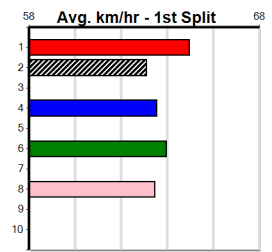

TOTAL CONTAINER SOLUTIONS

4

8:01PM

(VIC time)

Distance: 525m, Race Type: Grade 5 T3, Total Prizemoney: $3,340
1st: $2,230, 2nd: $690, 3rd: $345, 4th: $75

SUMMER SPRITZ (4) can make a mid race move and looks suited to a race of this nature. JETSON EXPRESS (2) can explode once fully balanced and can improve on her 30.81 wining time here last week. SHAKA BIG CHIEF (6) should be close by.

Watchdog Tips: **4** **2** **6** **1** **Bet:** **Win 4**

Form Box	Wgt	Dist	Track	Date	Time	BON	Margin	1st/2nd (Time)	PIR	Checked	Comment	WR	Split 1	S/P	Grade	
1	RIVIERA BALE (NSW)[5] Best form would threaten here, keep safe $3.50															
	BK	Dog Aug-21 Sire: ORSON ALLEN Dam: HAE ALLEN Trainer: Tammy Kennedy-harris (Devon M)														
	Owner(s): L Harris															
	Winning Distances: < 300m (0) 300 - 399m (0) 400 - 499m (6) 500 - 599m (1) 600 - 699m (0) > 700m (0)															
	Winning Weights: 33.0(1) 33.4(1) 33.7(1) 34.0(1) 34.1(1) 34.2(1) 34.5(1)															
	2nd (4)	34.3	460	GEL	R4	15-Nov-24	25.95	25.85	1.75L ASTON ZOOM (25.85)	M/222	.	.	.	6.56	$4.70	5
	7th (2)	34.7	460	GEL	R8	22-Nov-24	26.50	25.89	9.00L GUNAI BOLD (25.89)	M/247	.	.	.	6.61	$10.40	5
	1st (1)	34.2	450	WBL	R7	28-Nov-24	25.41	24.99	2.00L ASTON AURELIA (25.54)	Q/222	.	.	.	6.54	$3.20	5
	5th (3)	34.3	435	SLE	R12	08-Dec-24	24.97	24.13	5.50L ELITE DOM (24.59)	M/234	.	.	.	5.33	$4.00	5
	7th (7)	35.1	390	BAL	R14	18-Dec-24	23.10	22.07	10.00L SHERICKA (22.42)	S/56	.	.	.	8.55	$5.00	5
5th (7)	34.8	450	SHP	R6	21-Dec-24	25.87	25.56	4.50L TINKER CRYSTAL (25.56)	M/745	.	.	.	6.86	$4.10	5	
8th (4)	34.9	390	WBL	R12	28-Dec-24	22.63	22.02	6.50L WILPENA (22.18)	M/34	.	.	.	8.72	$5.20	5	
3rd (8)	34.8	515	SAN	R4	02-Jan-25	30.38	29.35	8.00L SHE'S WIRED (29.84)	M/3322	.	.	.	5.20	$14.50	5	
Last 3 wins NOT included above																
1st (1)	33.0	525	MEA	R12	01-Dec-23	30.33	29.99	3.00L OLLIE'S RUBEN (30.53)	M/1111	.	.	.	5.20	$2.90	5	
1st (6)	34.1	450	BAL	R6	10-Apr-24	25.42	25.17	0.50L MYSTIC BRAE (25.44)	M/533	.	.	.	6.65	$6.00	5	
1st (7)	34.5	410	HOR	R7	30-Apr-24	23.20	23.20	3.00L ESKIMO LARRY (23.40)	M/21	.	.	.	10.32	$12.10	X45	

Box History								
Bx	1st	2nd	3rd	4th	5th	6th	7th	8th
1	2	1	1	1	1			
2	2	3	1	2	1	1	1	
3		4	2		5	1		1
4	1	3	2		1		1	2
5		3	1			2		
6	3	2	1			1	2	
7	1	3			3	1	2	
8		1	3	1	2	1		

Prize Best Starts	$42950.00
Trk/Dts	30.27(3)-11/5/24
APM	72-7-19-13 11-1-1-1 8276