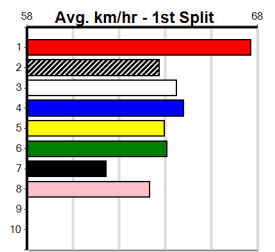

8

9:18PM

(VIC time)

Distance: 600m, Race Type: Restricted Win Heat, Total Prizemoney: $3,940
1st: $2,640, 2nd: $815, 3rd: $410, 4th: $75

LETIZIA (1) although tiring late never looked threatened in her handy all the way 34.74 win here last week and she is expected to go a lot faster here. SOUTNERN LAW (2) should appreciate this distance and is drawn to get a nice trail into the race.

Watchdog Tips: 1 2 5 4 Bet: Trifecta 1/2,4,5/2,4,5 ($10 - 166.67%)

Form Box Wgt Dist Track Date Time BON Margin 1st/2nd (Time) PIR Checked Comment W/R Split 1 S/P Grade

LETIZIA [4] Promising type, looks the leader, hard to catch $1.60
Owner(s): A Debattista
Sire: ZAMBORA BROCKIE Dam: NORDEGREN
Trainer: Aaron Debattista (Toolleen)

Box History table and Prize Best Starts Trk/Dts APM for LETIZIA [4]

SOUTHERN LAW [5] Drawn to get the gun run, distance suits, value. $12.00
Owner(s): Eye Candy (SYN), C Wilk, K Gorman
Sire: FERNANDO BALE Dam: IT'S A BLUSH
Trainer: Kate Gorman (Tanjil South)

Box History table and Prize Best Starts Trk/Dts APM for SOUTHERN LAW [5]

TUDOR PEAK [5] Just not racing well enough, prefer others. $41.00
Owner(s): TOP SHOT (SYN), S Quinlan, J Accurso, C Russell
Sire: ORSON ALLEN Dam: CULLQUIN CERSEI
Trainer: Shara Quinlan (Rushworth)

Box History table and Prize Best Starts Trk/Dts APM for TUDOR PEAK [5]

ARI GOLD [5] Fast win last start, can challenge with even luck $5.00
Owner(s): M Palmer
Sire: SUPERIOR PANAMA Dam: MAGGIE MARVEL
Trainer: Jordan Formosa (Heathcote)

Box History table and Prize Best Starts Trk/Dts APM for ARI GOLD [5]

SHE'S WIRED (SA)[5] Has the speed to pressure the fav early, threat $6.50
Owner(s): KEITHWEBSDALE (SYN), C Keith, C Websdale
Sire: FERAL FRANKY Dam: SWEET ON ME
Trainer: Kylie Muscat (Leopold)

Box History table and Prize Best Starts Trk/Dts APM for SHE'S WIRED (SA)[5]

1

2

3

4

5