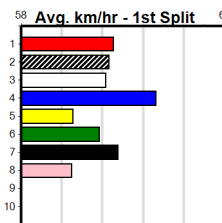

Bendigo

7

4:02PM

(VIC time)

GRAY'S BENDIGO (1-2 WINS)

Distance: 500m, Race Type: Tier 3 - Restricted Win, Total Prizemoney: \$1,740
1st: \$1,150, 2nd: \$360, 3rd: \$180, 4th: \$50

MAXIMUM REED (7) is armed with a handy turn of foot and she can break up the field as they head through the bend. KENNETH BALE (3) was a tad unlucky here last week and he will be better for the run. ESPRESSO BABE (4) has solid claims

Watchdog Tips: 7 3 4 1 Bet: Box Quinella 3,4,7 (\$10 for 333.33%)

Table listing race details for 10 races. Each row includes race number, name, trainer, odds, and performance metrics. Includes columns for Box, Weight, Dist, Track, Date, Time, BON, Margin, 1st/2nd (Time), PIR, Checked, Comment, W/R, Split 1, S/P, Grade, and Winning Boxes.