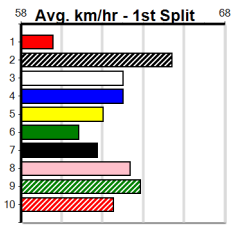

Bendigo

BENDIGO RACE 13

13 (E1)

6:04PM

(VIC time)

Distance: 425m, Race Type: Grade 5 T3, Total Prizemoney: $1,530
1st: $1,000, 2nd: $320, 3rd: $160, 4th: $50

MORAINÉ MIA (7) returned to form with a strong 22.83 Warrnambool win and she looks very well graded again. LALA SPEED (6) was far from disgraced at Geelong and he will be strong in the run home. MORE BOOST RICO (8) has claims

Watchdog Tips: **7** **6** **8** **2** **Bet:** **Box Quinella 6,7,8 ($10 for 333.33%)**