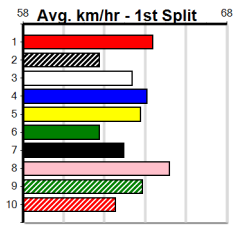

Bendigo

HIP POCKET BENDIGO

Distance: 425m, Race Type: Grade 5 T3, Total Prizemoney: $1,530
1st: $1,000, 2nd: $320, 3rd: $160, 4th: $50

4
3:02PM
(VIC time)

SPOILER ALERT (7) has been racing well in better company of late and he has the speed to cross and lead throughout. CRUSOE PEARL (1) owns a solid 24.04 PB here and she should be in the mix from the outset. URANA FERNANDO (3) is never too far away

Watchdog Tips: **7** **1** **3** **8** **Bet:** **Win 7**