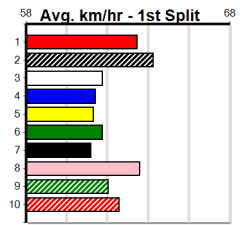

Bendigo

1

2:07PM

(VIC time)

13 RACES TODAY

Distance: 425m, Race Type: Tier 3 - Maiden, Total Prizemoney: $1,530
1st: $1,000, 2nd: $320, 3rd: $160, 4th: $50

Watchdog Tips: 8 2 1 5 Bet: Win 8

1 VALLETTA FLASH [M] No luck in his two runs to date, can atone, threat
Trainer: Matthew Lanigan (Rowsley) VALLETTA MIST $4.60
5th (7) 33.2 390 WBL R1 19-Dec-24 23.00 21.82 9.00LBRIELLE (22.41) M/55 8.93 $5.30 M
5th (5) 33.3 425 BEN R1 03-Jan-25 24.79 23.56 13.00LFIRST TRAIN OUT (23.89) M/455 6.72 $15.80 M

2 BULLET FORCE [M] Solidly placed on debut, luckless since, danger
Trainer: Cameron Knott (Mount Camel) WHISTLING BULLET $4.20
3rd (7) 26.0 390 SHP R3 09-Dec-24 22.73 21.77 4.25LAEROPANE ARROW (22.45) M/22 8.58 $18.80 M
8th (5) 26.7 390 SHP R2 23-Dec-24 23.78 22.17 16.00LWESTERN FLAT (22.72) M/38 8.59 $7.60 M

3 TEXAS MOON [M] Had a few chances, needs to lead, place claims
Trainer: Alfred King (Sulky) BARELLEN PEARL $10.00
7th (1) 32.7 390 BAL R1 25-Nov-24 22.84 22.22 7.50LNAUGHTY NORM (22.34) M/76 8.81 $9.80 T3-M
2nd (1) 32.6 390 BAL R1 09-Dec-24 22.68 22.11 8.50LPUGSLEY (22.11) M/22 8.74 $9.40 T3-M

4 SAXON RAIDER [M] Long time maiden, draw is a worry, prefer others
Trainer: Thomas Boehmke (Nareewillock) LANCOME LADY $21.00
5th (2) 32.8 425 BEN R2 09-Oct-24 25.91 23.99 25.00LPINK FLAMINGO (24.20) M/455 6.73 $16.50 T3-M
8th (6) 32.8 425 BEN R1 27-Nov-24 26.17 24.03 31.00LBLACK SKY (24.03) M/488 6.82 $130.60 T3-M

5 SHINING GRACE [M] Showed improvement last time out, respect
Trainer: Jane Hooke (Wellsford) WHITE AMBUSH $7.50
6th (8) 31.1 425 BEN R2 27-Nov-24 24.83 24.03 5.50LLIFE AWAITS (24.46) S/656 6.98 $19.00 T3-M
5th (5) 31.3 390 SHP R1 05-Dec-24 23.22 22.18 3.00LPAW ILLABO (23.01) S/67 8.86 $35.30 T3-M

6 FRANCESCA ROSE [M] Placed in both runs here, place hope again
Trainer: Skye Webb (Eaglehawk) GALWAY GRANGE $10.00
5th (2) 27.0 390 SHP R2 18-Nov-24 22.91 21.87 11.00LASTON WALKER (22.15) Q/55 8.78 $5.70 M
3rd (2) 27.0 425 BEN R2 14-Dec-24 25.33 24.07 16.00LNICK DEVERE (24.23) M/343 6.79 $5.80 M

7 AUTUMN ANGEL [M] Long time maiden, unlikely to get into the mix
Trainer: Thomas Boehmke (Nareewillock) LANCOME LADY $14.00
5th (4) 26.4 425 BEN R1 11-Dec-24 25.40 24.14 7.50LHIGHLAND JILL (24.89) Q/255 6.77 $11.50 T3-M
7th (6) 26.3 410 HOR R2 13-Dec-24 25.11 23.27 27.00LFLEETWOOD ODIN (23.27) Q/56 11.19 $38.20 M

8 PAW UMA (NSW)[M] Impressive to date, gets room early on, yes
Trainer: Daniel Gibbons (Avalon) DYNA ZESTY $2.60
3rd (6) 29.4 425 BEN R2 27-Dec-24 24.59 23.73 9.00LKILL YOUR SMILE (23.99) Q/233 6.64 $13.30 MH
6th (2) 29.6 425 BEN R2 03-Jan-25 24.63 23.56 12.00LGUNAI HURRICANE (23.80) M/346 6.67 $22.80 MF

9 MAXIMUM HANNAH [M] Res. Yet to make an impact, needs to find plenty
Trainer: Jordan Cooper (Lethbridge) MAXIMUM KACK $21.00
5th (7) 30.0 390 BAL R3 13-Dec-24 22.61 22.19 4.00LFEROCIOUS CANARY (22.34) M/46 8.64 $11.60 M
5th (1) 29.9 400 GEL R1 20-Dec-24 23.75 22.43 14.00LLEVIATHAN (22.82) S/86 8.88 $8.70 M