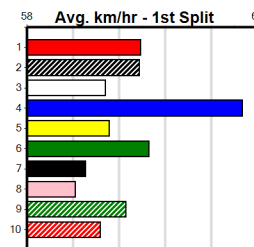

SPORTSBET GO THE BLUE DOG

Distance: 425m, Race Type: Tier 3 - Maiden, Total Prizemoney: $1,530
1st: $1,000, 2nd: $320, 3rd: $160, 4th: $50

FENELLA (4) was solidly placed when on debut at Geelong and she has the speed to make every post a winner. ASTON CROWN (2) has shown improvement of late and he will be in the firing line throughout. WIZIN WOODHOUSE (1) won't be too far away

Watchdog Tips: 4 2 1 8 Bet: Box Quinella 1,2,4 ($10 for 333.33%)

Form Box Wgt Dist Track Date Time BON Margin 1st/2nd (Time) PIR Checked Comment W/R Split 1 S/P Grade

WIZIN WOODHOUSE (NSW) [M] Drawn to be prominent throughout, can threaten $4.60
Owner(s): The Mullionaires (SYN), A Phillips, G Phillips, B Phillips, C Brewer, J Phillips, R Phillips
Trainer: Daniel Gibbons (Avalon)

ASTON CROWN [M] Placed in three of his past four, main danger $4.20
Owner(s): R Borda
Trainer: Samuel Webb (Eaglehawk)

ATOMIC DIVA [M] Every chance last time, drawn to find bother, no $21.00
Owner(s): H Boehmke
Trainer: Thomas Boehmke (Narewilllock)

FENELLA (NSW)[M] Impressive on debut, can cross and lead, yes $2.80
Owner(s): F Herbert
Trainer: Daniel Gibbons (Avalon)

AMRON BONNIE [M] Showed improvement last time, put in exotics $10.00
Owner(s): R Radford
Trainer: Rachael Radford (Bacchus Marsh)

1

2

3

4

5

Box History table for WIZIN WOODHOUSE showing race results across 8 races.

Box History table for ASTON CROWN showing race results across 8 races.

Box History table for ATOMIC DIVA showing race results across 8 races.

Box History table for FENELLA showing race results across 8 races.

Box History table for AMRON BONNIE showing race results across 8 races.