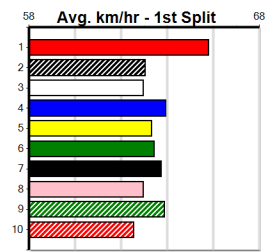

Bendigo

6

3:37PM

(VIC time)

JARROD LARKIN CONCRETING

Distance: 425m, Race Type: Grade 5 T3, Total Prizemoney: $1,530
1st: $1,000, 2nd: $320, 3rd: $160, 4th: $50

ALL TALENT (4) has a fair bit on these class and talent wise and he will be carving out time on the arm. PERFECT LIAM (8) has a good record here and he will be in the firing line from the outset. HELLBOY (7) can run a cheeky race

Watchdog Tips:	4	8	7	5	Bet:	Win 4

1	GOLDEN LADY [5]	Form and confidence has tapered off, tested	$10.00
	RBD Bitch Feb-22	Sire: FERNANDO BALE Dam: GOLDEN SHIRAZ	Trainer: Paul Ellis (Heathcote)
	Owner(s): P Ellis		
	Winning Distances: < 300m (0) 300 - 399m (4) 400 - 499m (3) 500 - 599m (0) 600 - 699m (0) > 700m (0)		
	Winning Weights: 25.8(1) 25.9(1) 26.2(1) 26.3(1) 26.5(1) 26.6(2)		
	1st (2) 26.3 390 SHP R4 14-Oct-24 22.24 21.74 1.25L LEAP OF FAITH (22.32) M/11 . . . . . 8.38 $8.40 5F		
	2nd (6) 26.8 425 BEN R11 25-Oct-24 24.22 23.88 0.25L BLUE TICK NELSON (24.20) M/111 . . . . . 6.50 $4.20 5		
	5th (1) 26.9 390 SHP R4 01-Nov-24 22.51 21.88 2.00L MORAINÉ MILEY (22.38) Q/23 . . . . . 8.41 $2.60 5		
	2nd (4) 27.3 425 BEN R12 08-Nov-24 24.31 23.76 5.50L IF HE COULD (23.96) M/222 . . . . . 6.54 $10.20 5		
	7th (4) 27.3 425 BEN R11 15-Nov-24 25.11 23.97 17.00 GUNAI WIZARD (23.99) M/777 . . . . . 6.77 $12.70 5		

Box History								
Bx	1st	2nd	3rd	4th	5th	6th	7th	8th
1	2				1			
2	2		1					
3		1						1 1
4		2			1		1	2
5		1	1	1		2		
6	2	1			1			
7	1					3		
8				1				1 2
Prize Best Starts					$15350.00			
Trk/Dts					24.19(2)-22/3/24			
APM					36-7-5-3			
					17-2-4-3			
					4477			

2	ARTIFICIAL BLUE [5]	Strong type but prefer out wide, place best	$6.50
	BE Dog Dec-20	Sire: RAW ABILITY Dam: DUBOVKA	Trainer: Calum Blake (Simson)
	Owner(s): J Blake		
	Winning Distances: < 300m (0) 300 - 399m (2) 400 - 499m (9) 500 - 599m (6) 600 - 699m (0) > 700m (0)		
	Winning Weights: 33.1(1) 33.2(3) 33.3(2) 33.4(2) 33.6(2) 33.7(3) 33.8(1) 33.9(1) 34.0(1) 34.1(1)		
	1st (7) 33.7 512 MTG R5 24-Oct-24 30.12 29.97 1.5L ANNA RHODE (30.22) 0 SAMP 4.44 $5.00 RW		
	3rd (8) 33.6 512 MTG R8 31-Oct-24 30.48 29.90 1.5L ANNA RHODE (30.37) 0 $3.20 RW		
	3rd (7) 34.0 450 SHP R7 16-Nov-24 25.65 25.20 6.50L PAT'S BOY (25.21) M/233 . . . . . 6.79 $19.30 5		
	2nd (4) 34.2 390 WBL R5 18-Nov-24 22.58 22.36 0.25L EDI BALE (22.56) M/44 . . . . . 8.90 $14.30 X45		
	5th (5) 34.7 450 SHP R8 23-Nov-24 25.79 25.32 3.75L NALA'S GHOST (25.54) M/555 . . . . . 6.82 $14.30 5		

Box History								
Bx	1st	2nd	3rd	4th	5th	6th	7th	8th
1	2	2	1	1	2			1
2	2	1	3	1	1	2		2
3	2	1	1	2	1	5		1
4	3	2	1	3	1			1
5	3		3	3	4			1 2
6			2	3				2 1
7	4		3	1	1			1 1
8	1	1	2	1	1	2		1
Prize Best Starts					$26285.00			
Trk/Dts					24.10(2)-5/1/24			
APM					88-17-5-17			
					14-1-2-2			
					2338			

3	CHAIN DRIVE [5]	Wide runner inside is a worry, prefer to watch	$9.00
	RBD Dog Nov-21	Sire: ORSON ALLEN Dam: SUMMER SKYE	Trainer: Peter Trim (Campbells Forest)
	Owner(s): S Trim		
	Winning Distances: < 300m (0) 300 - 399m (0) 400 - 499m (6) 500 - 599m (0) 600 - 699m (0) > 700m (0)		
	Winning Weights: 33.8(1) 34.1(1) 34.2(2) 34.3(1) 34.5(1)		
	2nd (1) 35.3 400 GEL R5 01-Oct-24 23.11 22.76 1.00L AEROPLANE ASTRO (23.05) Q/22 . . . . . 8.58 $3.70 5		
	4th (1) 35.5 400 GEL R10 08-Oct-24 23.29 22.73 2.75L HOSEY SIDEKICK (23.11) Q/64 . . . . . 8.80 $10.40 5		
	3rd (3) 34.8 425 BEN R13 04-Nov-24 24.46 23.81 1.5L COLLINDA LAW (24.36) M/333 . . . . . 6.69 $22.30 T3-5		
	1st (6) 34.3 425 BEN R11 13-Nov-24 24.30 24.27 0.75L NANA'S TRIFLE (24.34) Q/111 . . . . . 6.61 $19.50 T3-5		
	7th (6) 34.9 425 BEN R12 22-Nov-24 24.91 23.58 14.00 MYOLA NICK (23.93) M/777 . . . . . 6.83 $22.80 5