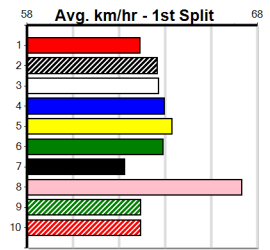

AG TYRES & WHEELS

Distance: 500m, Race Type: Grade 5 T3, Total Prizemoney: $1,740
1st: $1,150, 2nd: $360, 3rd: $180, 4th: $50

MAXIMUM HUGHES (1) is showing promise and she is drawn to make every post a winner. JOLLY OLLIE (8) has a good record here and he will dial up the pressure in the middle stages. MORE VOLTAGE (7) has a good turn of foot and just needs luck early

Watchdog Tips: 1 8 7 6 Bet: Win 1

Race card for MAXIMUM HUGHES [5]. Includes details on sire (SHIMA SHINE), dam (MAXIMUM SHIRLEY), trainer (Jordan Cooper), and a box history table.

Race card for SLINGSHOT SNOOP (NSW)[5]. Includes details on sire (DYNA VILLA), dam (SLINGSHOT JAYLA), trainer (Briana Robertson-leech), and a box history table.

Race card for FIRE WIRE [5]. Includes details on sire (ZAMBORA BROCKIE), dam (ZINNIA), trainer (Cameron Knott), and a box history table.

Race card for WHITE SHIRAZ [5]. Includes details on sire (FERNANDO BALE), dam (PEPPER SHIRAZ), trainer (Jye Formosa), and a box history table.

Race card for HURRICANE MIST [5]. Includes details on sire (WHISKEY RIOT), dam (VALLETTA MIST), trainer (Peter Nicholls), and a box history table.