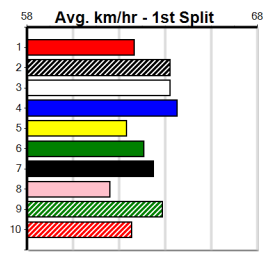

Bendigo
12
5:41PM
(VIC time)

ONE MORE RACE TO GO

Distance: 425m, Race Type: Grade 5 T3, Total Prizemoney: $1,530
1st: $1,000, 2nd: $320, 3rd: $160, 4th: $50

HILLBILLY ROCKY (6) was never headed in his handy 24.59 win here and he should be in the mix again. REV QUERIDA (4) can unwind a strong finish and she should get a nice run through mid race. MR. HA HA (7) has solid claims

Watchdog Tips: **6** **4** **7** **8** **Bet:** Box Quinella 4,6,7 ($10 for 333.33%)

1

MARIONVALE PIES [5] **Steadily placed last time, may need it easier** **$16.00**
WBK Dog Dec-20 Sire: ALLEN DEED Dam: USARA ALLEN
Owner(s): N Mason Trainer: Neil Mason (Euroa)
Winning Distances: < 300m (0) 300 - 399m (2) 400 - 499m (2) 500 - 599m (0) 600 - 699m (0) > 700m (0)
Winning Weights: 33.1(1) 33.3(1) 33.5(2)

Box	1st	2nd	3rd	4th	5th	6th	7th	8th
1	1	1	1	1	1	1	1	1
2	1	2	2	3	1	5		1
3		1	1	1	1	2		1
4	1		1	1	1	1	1	1
5			1	1	3	1		1
6					2	3		
7	1		1	1	1	1		1
8		2		1	1	4		3

Prize Best Starts Trk/Dts APM: $10040.00, 24.43(2)-14/2/24, 61-4-6-7, 8-1-1-2, 706

2

ACOUSTIC FLASH [5] **Just not racing well enough, place preferred** **$8.00**
BK Bitch Jun-21 Sire: ASTON DEE BEE Dam: ACOUSTIC LEE
Owner(s): N Walsh Trainer: Noel Walsh (Gladstone Park)
Winning Distances: < 300m (0) 300 - 399m (1) 400 - 499m (4) 500 - 599m (0) 600 - 699m (0) > 700m (0)
Winning Weights: 27.7(1) 27.9(1) 28.1(1) 28.3(1) 28.4(1)

Box	1st	2nd	3rd	4th	5th	6th	7th	8th
1	1	1	1			1		
2		2	2	1				
3	1		1	1	1			1
4		1	2		3	1		1
5			1	1	1	5		3
6					3	3		1
7	3	1	3	1			1	1
8		1	5	1				

Prize Best Starts Trk/Dts APM: $7895.00, FSH, 59-5-6-14, 0-0-0-0, 1099

3

SOLACE [5] **Steady since resuming, look to others** **$7.50**
BK Dog Oct-20 Sire: ZAMBORA BROCKIE Dam: SEGOVIA
Owner(s): D Petersen Trainer: Darren Petersen (Rochester)
Winning Distances: < 300m (0) 300 - 399m (5) 400 - 499m (7) 500 - 599m (2) 600 - 699m (0) > 700m (0)
Winning Weights: 34.0(1) 34.4(1) 34.5(1) 34.6(1) 34.7(2) 34.8(2) 35.0(1) 35.1(1) 35.4(1) 35.6(2) 36.1(1)

Box	1st	2nd	3rd	4th	5th	6th	7th	8th
1	3	3	1		3	2	1	
2	3	4	1	2	1			1
3	3	1	1	2		3		
4	1	1		5	3			
5	1			4	1			2
6	1	1	1	2	1			
7		1	1	1	1	2	1	1
8	2	4	1	1		1	2	

Prize Best Starts Trk/Dts APM: $55275.63, 23.70(2)-26/6/22, 80-14-15-6, 8-2-3-0, 2580

4

REV QUERIDA [5] **Strong type, gets a nice run through, danger** **$4.60**
BK Bitch Mar-22 Sire: SHIMA SHINE Dam: JD REVELATION
Owner(s): G Hammerstein Trainer: Grant Hammerstein (Kinglake We)
Winning Distances: < 300m (0) 300 - 399m (2) 400 - 499m (5) 500 - 599m (1) 600 - 699m (0) > 700m (0)
Winning Weights: 29.1(1) 29.2(2) 29.3(2) 29.6(3)

Box	1st	2nd	3rd	4th	5th	6th	7th	8th
1	3	3	1		3	2	1	
2	2		1	1	1			2
3			1	2				2
4	2	1		2	1			2
5	1			3	1			2
6	1	1						
7	1			1	1			1
8	1	1	1		1			

Prize Best Starts Trk/Dts APM: $10155.63, FSH, 44-8-3-4, 0-0-0-0, 3604

5

MINCHER MAGIC [5] **Tough draw, will need luck, place claims** **$8.00**
BE Dog Sep-21 Sire: AUSSIE INFRARED Dam: BECKY BALE
Owner(s): B Brown Trainer: Brian Brown (Axedale)
Winning Distances: < 300m (0) 300 - 399m (2) 400 - 499m (1) 500 - 599m (0) 600 - 699m (0) > 700m (0)
Winning Weights: 31.1(1) 31.5(1) 31.9(1)

Box	1st	2nd	3rd	4th	5th	6th	7th	8th
1			1		1	1	2	
2				1	1	1		2
3		1		1	1	1		
4					1	1	1	
5	1		1		4	1	1	
6					1	1		
7	2	1	1				1	2
8						1		

Prize Best Starts Trk/Dts APM: $4275.00, 24.33(7)-14/8/24, 34-3-2-3, 16-1-0-2, 1186