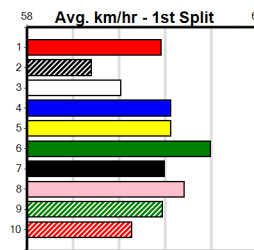

SPORTSBET GREEN TICKS

Distance: 425m, Race Type: Grade 5 T3, Total Prizemoney: $1,530
1st: $1,000, 2nd: $320, 3rd: $160, 4th: $50

BINGO DASH (1) should have enough pace to hold the lead and she will turn for home with a nice break. BALLOON HEAD (3) has been placed in four of eight here and he can work into the mix mid race. SCARLETT'S GEM (7) won't be too far away

Watchdog Tips: 1 3 7 8 Bet: Win 1

Race card for BINGO DASH [5] with details on horse stats, box history, and prize money ($3.20).

Race card for FERNBANK FLYER [5] with details on horse stats, box history, and prize money ($4.60).

Race card for BALLOON HEAD (NSW)[5] with details on horse stats, box history, and prize money ($4.80).

Race card for BLUE TICK NELSON [5] with details on horse stats, box history, and prize money ($16.00).

Race card for DREAMING STAR [5] with details on horse stats, box history, and prize money ($18.00).