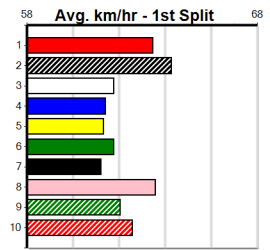

Watchdog Tips: 8 2 1 5 Bet: Win 8

Table with columns: Form Box, Wgt, Dist, Track, Date, Time, BON, Margin, 1st/2nd (Time), PIR, Checked, Comment, W/R, Split 1, S/P, Grade

Race 1: VALLETTA FLASH [M] No luck in his two runs to date, can atone, threat \$4.60. Includes owner, sire, dam, winning distances, and box history table.