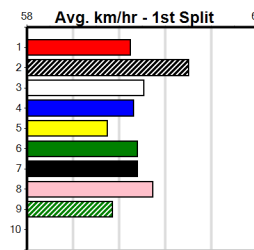

HANRAHAN PLUMBING

Distance: 425m, Race Type: Tier 3 - Grade 6, Total Prizemoney: $1,530
1st: $1,000, 2nd: $320, 3rd: $160, 4th: $50

MORAINÉ DEMON (6) has been racing well in better company of late and he can make every post a winner. BREE CABANG (8) owns a solid 24.32 PB here and she will get plenty of room early on. BIG BOY CABANG (7) can charge to the line

Watchdog Tips: 6 8 7 3 Bet: Win 6

KURRACA JINNIE [6] Improving type but may need it easier, place $9.00
BK Bitch May-22 Sire: LOCHINVAR MARLOW Dam: ROCK SINGER
Trainer: Dale Plier (Fentons Creek)
Winning Distances: < 300m (0) 300 - 399m (0) 400 - 499m (2) 500 - 599m (0) 600 - 699m (0) > 700m (0)
Winning Weights: 29.2(1) 30.9(1)
8th (6) 28.1 410 HOR R2 25-Jun-24 25.08 23.07 22.00 CHARLIE ASH (23.59) Q/56 . . . . 11.21 $44.90 M
7th (4) 29.1 425 BEN R1 12-Jul-24 25.59 23.86 15.00 EVIE'S PROMISE (24.54) M/677 . . . . 6.84 $104.20 MH
1st (2) 29.2 425 BEN R2 21-Aug-24 24.57 24.10 2.00L BOSTON DASH (24.70) Q/111 . . . SW . 6.62 $5.20 M
6th (6) 29.8 485 HOR R7 03-Sep-24 28.03 27.28 8.50L KURRACA KID (27.45) M/222 . . . . 6.68 $21.50 X67
6th (6) 30.3 485 HOR R9 15-Sep-24 28.37 27.30 6.00L HURRICANE BERT (27.97) Q/112 . . . V7 . 6.62 $6.40 7
1st (7) 30.9 425 BEN R9 01-Jan-25 24.69 24.10 0.75L ALPHA GIRL (24.72) Q/111 . . . SW . 6.55 $2.50 7
Last 3 wins NOT included above
Box History
Bx 1st 2nd 3rd 4th 5th 6th 7th 8th
1 . . . .
2 1 . . . .
3 . . . .
4 . . . .
5 . . . .
6 . . . . . 2 . . 1
7 1 . . . .
8 . . . .
Prize Best $2000.00
Starts 24.57(2)-21/8/24
Trk/Dts 6-2-0-0
APM 3-2-0-0 1400

DAREN'S TIGER [6] Beaten in all five runs here, prefer to watch $12.00
BD Dog Sep-21 Sire: ASTON KIMETTO Dam: BLUEGRASS ICON
Trainer: Neil Mason (Euroa)
Winning Distances: < 300m (0) 300 - 399m (2) 400 - 499m (0) 500 - 599m (0) 600 - 699m (0) > 700m (0)
Winning Weights: 33.8(1) 34.3(1)
4th (8) 33.5 350 HVL R5 09-Oct-24 19.91 19.45 4.00L CROWNING GLORY (19.63) M/2 . . . . 6.65 $21.10 X67
6th (8) 34.2 390 SHP R9 24-Oct-24 23.08 22.09 6.00L GUNAI DAISY (22.66) M/86 . . . SW . 8.97 $22.50 X67
3rd (6) 34.2 300 HVL R9 28-Oct-24 17.42 16.85 2.75L ZIPPING GEPETTO (17.24) M/6 . . . . W 4.09 $51.10 X67
8th (3) 34.5 350 HVL R5 01-Nov-24 20.59 19.69 12.00 CANYA IGNITE (19.79) M/8 . . . . W 6.94 $33.90 T3-6
7th (3) 34.6 350 HVL R5 11-Nov-24 20.16 19.38 8.50L ESPECIAL YOGI (19.58) M/77 . . . . . 6.81 $38.00 6G
5th (1) 34.6 300 HVL R9 27-Nov-24 17.46 16.81 8.00L SLIGHTLY SISSY (16.91) M/77 . . . . . 4.12 $50.10 X67
8th (7) 34.5 300 HVL R11 06-Dec-24 17.56 16.89 8.00L CRYPTO PRINCE (17.01) M/6 . . . . . 4.12 $34.60 T3-RW
7th (5) 33.6 425 BEN R4 01-Jan-25 25.71 24.10 18.00 THERMAL FLICKER (24.52) M/687 . . . . . 6.87 $111.80 6G
Last 3 wins NOT included above
1st (3) 33.8 350 HVL R2 29-May-24 20.12 19.45 0.25L GIZMO FLYER (20.13) M/3 . . . SW . 6.82 $26.30 M
1st (4) 34.3 350 HVL R4 02-Oct-24 20.03 19.63 1.25L HILLBILLY KING (20.11) M/1 . . . . . 6.70 $22.50 7
Box History
Bx 1st 2nd 3rd 4th 5th 6th 7th 8th
1 . . . .
2 . . . . . 1 1
3 1 . . . . . 2 . . 3 1
4 1 . . . . . 1 1 1
5 . . . . . 1 . . 1
6 . . . . . 2 1 . . 1 1
7 . . . . . 1 . . 1 3
8 1 1 1 1 . . 3 2 1
Prize Best $3080.00
Starts 24.89(5)-4/11/23
Trk/Dts 35-2-1-4
APM 5-0-0-0 1103