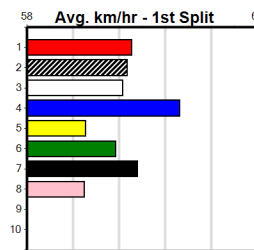

GRAY'S BENDIGO (1-2 WINS)

Distance: 500m, Race Type: Tier 3 - Restricted Win, Total Prizemoney: $1,740
1st: $1,150, 2nd: $360, 3rd: $180, 4th: $50

MAXIMUM REED (7) is armed with a handy turn of foot and she can break up the field as they head through the bend. KENNETH BALE (3) was a tad unlucky here last week and he will be better for the run. ESPRESSO BABE (4) has solid claims

Watchdog Tips: 7 3 4 1 Bet: Box Quinella 3,4,7 ($10 for 333.33%)

REBEL THINKER [6] Strong winner two runs back, must respect $8.00
Owner(s): FISHOUNDS (SYN), D Fisher, S Fisher
Sire: MY BRO FABIO Dam: BIG SKINNY
Trainer: Darren Fisher (Lara)

VISTA ZIRCON [7] Lacking confidence, one paced, prefer others $12.00
Owner(s): G Mitchell
Sire: ASTON RUPEE Dam: GYPSY VISTA
Trainer: Donna Knight (Talbot)

KENNETH BALE (NSW)[7] Strong effort here last time, danger with luck $4.20
Owner(s): FISHOUNDS (SYN), D Fisher, S Fisher
Sire: JS FLAMIN ACE Dam: FAITHY BALE
Trainer: Jordan Mcquillen (Lara)

ESPRESSO BABE [6] Solid record here, good muster, big threat $4.60
Owner(s): I Feher
Sire: MY REDEEMER Dam: MISS CAITLYN
Trainer: David Keanelly (Shelbourne)

BOULDER DASH [6] Needs to lead, suspect late, place best $10.00
Owner(s): Millard Racing Group (SYN), S Millard, C Millard, D Millard
Sire: TOMMY SHELBY Dam: POPPO'S LEGACY
Trainer: Scott Millard (Kyneton)

1

2

3

4

5