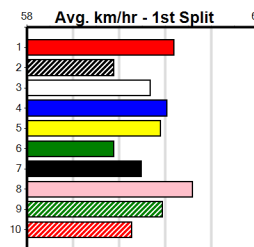

HIP POCKET BENDIGO

Distance: 425m, Race Type: Grade 5 T3, Total Prizemoney: $1,530
1st: $1,000, 2nd: $320, 3rd: $160, 4th: $50

SPOILER ALERT (7) has been racing well in better company of late and he has the speed to cross and lead throughout. CRUSOE PEARL (1) owns a solid 24.04 PB here and she should be in the mix from the outset. URANA FERNANDO (3) is never too far away

Watchdog Tips: **7** **1** **3** **8** **Bet:** **Win 7**

CRUSOE PEARL [5] **Handy PB here, settles on the speed, danger** **$4.20**

WBK Bitch Apr-21 **Sire: WHISKEY RIOT Dam: LEKTRA MISS** **Trainer: Julie Abela (Echuca)**

Owner(s): J Abela

Winning Distances: < 300m (0) 300 - 399m (1) 400 - 499m (5) 500 - 599m (1) 600 - 699m (0) > 700m (0)

Winning Weights: 24.2(2) 24.5(2) 24.6(1) 24.7(1) 24.9(1)

Box	1st	2nd	3rd	4th	5th	6th	7th	8th
1	1	1	1	1	1	2	2	
2	1	2			1			
3	1	1				4	2	1
4	1	1	1	4	2	1		
5			1	1	1	2		
6	1	3					1	
7	1	2				1	1	2
8	1					1		

Prize Best Starts Trk/Dts APM $15745.00
24.04(1)-22/3/24
50-7-10-3
17-2-3-1
2587

Last 3 wins NOT included above

1st (8) 24.9 425 BEN R6 29-May-24 24.04 24.04 2.25L NONSTOP LOMAR (24.20) M/121 . SW . 6.58 $4.00 T3-5
1st (3) 24.5 390 SHP R5 06-Jul-24 22.30 22.22 1.25L PROPERTY MOGUL (22.38) M/21 . . . 8.64 $6.50 5
1st (7) 24.5 425 BEN R11 04-Nov-24 24.34 23.81 1.5L SHE IS SCARLET (24.43) M/521 . . . 6.66 $3.90 T3-5

URANA FERNANDO [5] **Rarely runs a bad race here, place claims** **$9.00**

WBK Dog Mar-18 **Sire: FERNANDO BALE Dam: MARCUS GLORY** **Trainer: Susan Trim (Campbells Forest)**

Owner(s): S Trim

Winning Distances: < 300m (0) 300 - 399m (8) 400 - 499m (8) 500 - 599m (1) 600 - 699m (0) > 700m (0)

Winning Weights: 30.6(1) 31.1(1) 31.5(2) 31.8(1) 31.9(1) 32.0(2) 32.1(2) 32.2(4) 32.5(1) 32.6(2)

Box	1st	2nd	3rd	4th	5th	6th	7th	8th
1	3	3	4	4	2	1	1	
2	1	3	5	5	1	3	1	
3	2	2	4	2	4	4		
4	4	7	3	3	4	1	1	
5	1	3	7	6	3	6	1	
6	3	3	1	4	6	8	3	1
7	1	3	6	4	6	6	2	1
8	2	1	3	3	4			

Prize Best Starts Trk/Dts APM $38122.50
24.06(4)-1/9/21
177-17-25-33
101-5-13-23
1327

Last 3 wins NOT included above

1st (6) 32.6 385 SHP R12 14-Nov-22 22.37 21.80 0.75L TANGO ICON (22.42) S/22 . . . 8.40 $4.20 VET
1st (4) 32.6 425 BEN R12 01-Feb-23 24.51 24.11 0.75L ISLAND CHIEF (24.56) M/232 . SW . 6.72 $5.60 5
1st (4) 32.5 425 BEN R11 06-Dec-23 24.59 24.11 0.75L BEAT THE FALCON (24.64) M/221 . SW . 6.72 $16.60 5

LATIN RHYTHM [5] **Good record here, no luck of late, can make amends** **$7.50**

F Bitch Aug-21 **Sire: FERNANDO BALE Dam: RED ROCHELLE** **Trainer: Cameron Knott (Mount Camel)**

Owner(s): C Knott

Winning Distances: < 300m (0) 300 - 399m (2) 400 - 499m (3) 500 - 599m (0) 600 - 699m (0) > 700m (0)

Winning Weights: 25.2(1) 25.6(1) 26.2(1) 26.4(1) 26.7(1)

Box	1st	2nd	3rd	4th	5th	6th	7th	8th
1	3	3	1	3	1			
2	2	1		3	1	1		
3	1			2	1	3		
4			1	1	2		1	1
5				1	1		1	
6	1	2	1	1	1	1	1	2
7	3		1	1	2	3		
8		1	1			2		1

Prize Best Starts Trk/Dts APM $10470.00
24.12(7)-13/12/23
59-5-7-8
20-3-3-3
1662

Last 3 wins NOT included above

1st (2) 26.2 385 SHP R10 07-Sep-23 22.05 21.82 2.25L ISHMY BELLE (22.19) M/11 . . . 8.25 $6.40 T3-7
1st (2) 26.4 425 BEN R10 13-Sep-23 24.53 24.14 1.00L ACE REDEEMER (24.60) Q/111 . . . 6.69 $12.10 6G
1st (7) 25.2 425 BEN R7 13-Dec-23 24.12 23.93 3.75L HELLBOY (24.38) M/111 . . . 6.61 $4.30 T3-5