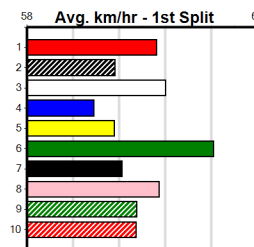

Watchdog Tips: 3 1 8 5 Bet: Win 3

Table with columns: Form Box, Wgt, Dist, Track, Date, Time, BON, Margin, 1st/2nd (Time), PIR, Checked, Comment, W/R, Split 1, S/P, Grade

GOOSEBUMPS RICO (NSW)[7 Handy 24.24 winner here, well drawn, danger \$4.60
Owner(s): GOOSEBUMPS RACING (SYN), T Coad, C Quinlan
Trainer: Darren Fisher (Lara)
Box History table and Prize Best information.