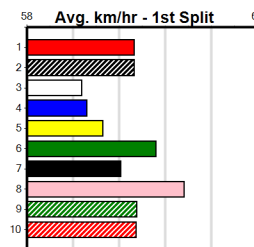

PETER BROWN CUSTOM HOMES

Distance: 425m, Race Type: Tier 3 - Grade 7, Total Prizemoney: $1,530
1st: $1,000, 2nd: $320, 3rd: $160, 4th: $50

PAW UCARTY (8) showed improvement to score at Geelong in 23.08 and he will exit the same draw today. ASTON RIOT (6) has good early burn and she will be in the firing line from the outset. HIGHLAND JILL (5) is better than her past two runs

Watchdog Tips:	8	6	5	3	Bet:	Win 8

Form Box	Wgt	Dist	Track	Date	Time	BON	Margin	1st/2nd (Time)	PIR	Checked	Comment	WR	Split 1	S/P	Grade	
1	HILLBILLY KING [7] Down on confidence, can push wide, risky $12.00															
	BE Dog		Mar-21		Sire: MY BRO FABIO		Dam: EMPRESS LU		Trainer: Michael Hendy (Korong Vale)							
	Owner(s): M AND J GREYHOUNDS (SYN), J Wilson, M Hendy															
	Winning Distances: < 300m (0) 300 - 399m (1) 400 - 499m (0) 500 - 599m (0) 600 - 699m (0) > 700m (0)															
	Winning Weights: 33.2(1)															
	ST (-)	34.4	425	BEN	13-Sep-24	24.78			3.75L Trial Cleared	M/34				4of4	6.70	ST
	2nd (7)	34.7	350	HVL	02-Oct-24	20.11	19.63		1.25L DAREN'S TIGER (20.03)	M/4					6.79	$56.30 7
	7th (4)	34.6	410	HOR	08-Oct-24	24.43	23.26		11.00 TYCOON JILL (23.72)	M/68			W		10.90	$33.60 7
	3rd (3)	34.9	425	BEN	16-Oct-24	24.53	24.12		4.75L JAZZY BELLE (24.21)	M/655					6.88	$46.70 7
	7th (6)	35.1	450	SHP	24-Oct-24	26.36	25.59		7.50L NALA'S GHOST (25.86)	M/777					6.96	$52.00 X67
8th (4)	35.5	500	BEN	13-Nov-24	29.48	28.49		14.00 PIP (28.50)	M/788					6.98	$52.00 T3-RW	
6th (3)	35.3	425	BEN	20-Nov-24	25.33	24.19		6.50L SPARKLE PANTS (24.88)	M/688					6.74	$23.80 7	
8th (3)	35.2	425	BEN	14-Dec-24	25.38	24.07		16.00 CATCH A COD (24.27)	M/888			V7		6.84	$52.00 7	
Last 3 wins NOT included above																
1st (3)	33.2	300	HVL	21-Apr-23	17.23	16.90		1.25L BANJO REIGN (17.31)	M/6					4.18	$21.60 T3-M	
Prize Best Starts Trk/Dts APM																

2	LISBURN [7] Only win here came in steady time, tested $16.00															
	BK Bitch		Oct-22		Sire: TOMMY SHELBY		Dam: LIZZIE'S ENTITY		Trainer: Donna Knight (Talbot)							
	Owner(s): D Knight															
	Winning Distances: < 300m (0) 300 - 399m (0) 400 - 499m (1) 500 - 599m (0) 600 - 699m (0) > 700m (0)															
	Winning Weights: 27.5(1)															
	1st (1)	27.5	425	BEN	26-Sep-24	24.82	24.09		4.00L SUFFOLK PARK (25.09)	Q/111			SW		6.63	$8.50 T3-M
	7th (6)	28.0	390	BAL	07-Oct-24	23.26	22.52		7.00L CANYA IGNITE (22.78)	M/45					8.74	$20.80 T3-7
	7th (7)	27.5	390	SHP	12-Oct-24	22.92	21.99		14.00 LITTLE MINNIE (21.99)	S/88					8.83	$56.60 X67
	6th (2)	27.5	390	BAL	17-Oct-24	23.19	22.15		13.00 ARCTIC GLAMOUR (22.32)	M/76					8.92	$15.40 T3-7
	3rd (8)	27.2	400	GEL	05-Dec-24	23.31	22.56		8.00L BRUNO CHOCOLATE (22.78)	M/33					8.65	$48.30 RW
5th (2)	27.4	300	HVL	20-Dec-24	17.27	16.81		4.00L FOXY FRECKLES (17.00)	M/2					4.00	$26.20 T3-7	
7th (7)	27.5	390	BAL	24-Dec-24	22.96	22.09		7.00L AUNTY ETHEL (22.47)	M/36					8.56	$53.00 T3-7	
4th (7)	27.7	400	GEL	31-Dec-24	23.43	22.76		3.25L HERE TO TALK (23.22)	M/33					8.66	$3.20 7	
Last 3 wins NOT included above																
Prize Best Starts Trk/Dts APM