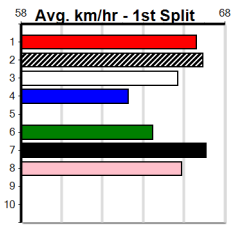

Ballarat

BALLARAT RACE 14

14 (E2)

Distance: 390m, Race Type: Grade 5, Total Prizemoney: $2,925
1st: $1,950, 2nd: $600, 3rd: $300, 4th: $75

10:58PM

(VIC time)

LEAP OF FAITH (7) beat a couple of handy ones at Warragul last time and she will prove hard to reel in again. BLACKPOOL RANGER (2) has won two of his past three impressively and he can come out running. GEANI BALE (4) won't be too far away

Watchdog Tips: **7** **2** **4** **6** **Bet:** **Win 7**