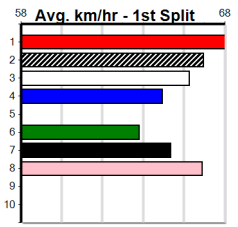

Ballarat

BALLARAT RACE 13

13 (E1)

Distance: 390m, Race Type: Grade 5, Total Prizemoney: \$2,925
1st: \$1,950, 2nd: \$600, 3rd: \$300, 4th: \$75

10:35PM

(VIC time)

BRING YOUR BEST (8) is racing with great confidence and he has the pace to cross early on. KNEE DEEP (3) has been brilliant since moving to Victoria and he just needs a little room early on. PAW LAUREN (6) has a great strike rate to date