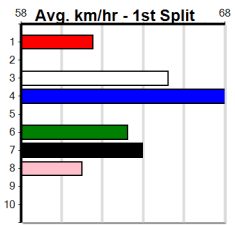

SPORTSBET SET A DEPOSIT LIMIT

Distance: 390m, Race Type: Maiden, Total Prizemoney: $2,535
1st: $1,680, 2nd: $520, 3rd: $260, 4th: $75

2
6:47PM
(VIC time)

TRUE CRIME (2) is a well bred type and she is a member of a very powerful kennel. PAW MUNICH (4) was far from disgraced on debut and he will be much better for the run, while LITTLE FLETCHER (3) can run a cheeky race

Watchdog Tips: **2** **4** **3** **8** **Bet:** **Box Quinella 2,3,4 ($10 for 333.33%)**