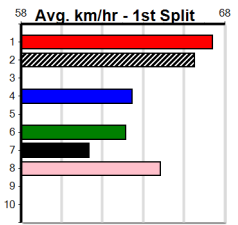

Ballarat

14 RACES TONIGHT

Distance: 390m, Race Type: Maiden, Total Prizemoney: $2,535
1st: $1,680, 2nd: $520, 3rd: $260, 4th: $75

1

6:27PM
(VIC time)

PAW LINDEN (2) has been solidly placed in his two runs to date and he gets his chance to break through. PATRIOT OISIN (8) has been impressive to date and she will pressure the two throughout. ASTON BETTY (6) must be respected

Watchdog Tips: **2** **8** **6** **1** **Bet:** **Win 2**

Form	Box	Weight	Dist	Track	Date	Time	BON	Margin	1st/2nd (Time)	PIR	Checked	Comment	W/R	Split 1	S/P	Grade
1	PATRIOT NIAMH [M]															
BK	B	Feb-23	FERNANDO BALE													
Trainer: Thomas Dailly (Anakie) $6.00																
3rd (3) 26.3 400 GEL R1 03-Jan-25 22.97 22.38 9.00LCOOLABAH STATION (22.38) M/22 . . . . . 8.48 $36.60 M																
Owner(s): DAILLY GREYHOUND FARMS (SYN), G Dailly, T Dailly																
<table border="1"> <thead> <tr><th colspan="8">Winning Boxes</th></tr> <tr><th>1</th><th>2</th><th>3</th><th>4</th><th>5</th><th>6</th><th>7</th><th>8</th></tr> </thead> <tbody> <tr><td>Prize</td><td></td><td></td><td></td><td></td><td></td><td></td><td></td></tr> <tr><td>Best</td><td></td><td></td><td></td><td></td><td></td><td></td><td></td></tr> <tr><td>Starts</td><td></td><td></td><td></td><td></td><td></td><td></td><td></td></tr> <tr><td>Trk/Dst</td><td></td><td></td><td></td><td></td><td></td><td></td><td></td></tr> <tr><td>APM</td><td></td><td></td><td></td><td></td><td></td><td></td><td></td></tr> </tbody> </table>																
2	PAW LINDEN (NSW)[M]															
BD	D	Feb-23	JACKSLITTLETHING													
Trainer: Robert Camilleri (Lara) $2.80																
2nd (3) 31.8 390 WBL R1 21-Nov-24 22.44 21.81 0.50LITTLE NARLA (22.41) M/22 . . . . . 8.74 $10.50 M																
3rd (4) 32.6 410 HOR R1 10-Dec-24 23.78 23.06 4.75LTHUNDERSTONE (23.45) M/63 . . . . . 10.60 $9.00 M																
Owner(s): B Wheeler																
<table border="1"> <thead> <tr><th colspan="8">Winning Boxes</th></tr> <tr><th>1</th><th>2</th><th>3</th><th>4</th><th>5</th><th>6</th><th>7</th><th>8</th></tr> </thead> <tbody> <tr><td>Prize</td><td></td><td></td><td></td><td></td><td></td><td></td><td></td></tr> <tr><td>Best</td><td></td><td></td><td></td><td></td><td></td><td></td><td></td></tr> <tr><td>Starts</td><td></td><td></td><td></td><td></td><td></td><td></td><td></td></tr> <tr><td>Trk/Dst</td><td></td><td></td><td></td><td></td><td></td><td></td><td></td></tr> <tr><td>APM</td><td></td><td></td><td></td><td></td><td></td><td></td><td></td></tr> </tbody> </table>																
3	REIKO CAMERON [M]															
BK	D	Apr-23	FABREGAS													
Trainer: Renee Kenyon (Lara) $6.00																
Owner(s): J Fry																
<table border="1"> <thead> <tr><th colspan="8">Winning Boxes</th></tr> <tr><th>1</th><th>2</th><th>3</th><th>4</th><th>5</th><th>6</th><th>7</th><th>8</th></tr> </thead> <tbody> <tr><td>Prize</td><td></td><td></td><td></td><td></td><td></td><td></td><td></td></tr> <tr><td>Best</td><td></td><td></td><td></td><td></td><td></td><td></td><td></td></tr> <tr><td>Starts</td><td></td><td></td><td></td><td></td><td></td><td></td><td></td></tr> <tr><td>Trk/Dst</td><td></td><td></td><td></td><td></td><td></td><td></td><td></td></tr> <tr><td>APM</td><td></td><td></td><td></td><td></td><td></td><td></td><td></td></tr> </tbody> </table>																
4	PAW DENVER (NSW)[M]															
BK	B	Feb-23	CHRISTO BALE													
Trainer: Robert Camilleri (Lara) $16.00																
3rd (1) 27.6 410 HOR R1 09-Nov-24 24.40 22.98 14.00LPAW EDEN (23.47) M/32 . . . . . 10.83 $3.90 M																
Owner(s): B Wheeler																
<table border="1"> <thead> <tr><th colspan="8">Winning Boxes</th></tr> <tr><th>1</th><th>2</th><th>3</th><th>4</th><th>5</th><th>6</th><th>7</th><th>8</th></tr> </thead> <tbody> <tr><td>Prize</td><td></td><td></td><td></td><td></td><td></td><td></td><td></td></tr> <tr><td>Best</td><td></td><td></td><td></td><td></td><td></td><td></td><td></td></tr> <tr><td>Starts</td><td></td><td></td><td></td><td></td><td></td><td></td><td></td></tr> <tr><td>Trk/Dst</td><td></td><td></td><td></td><td></td><td></td><td></td><td></td></tr> <tr><td>APM</td><td></td><td></td><td></td><td></td><td></td><td></td><td></td></tr> </tbody> </table>																
5	*** VACANT BOX ***															
Trainer: Owner(s):																
6	ASTON BETTY [M]															
BK	B	Nov-22	WHISKEY RIOT													
Trainer: Benjamin Magri (Avalon) $4.80																
2nd (2) 28.5 390 BAL R2 01-Jan-25 22.59 21.97 1.5LARKSTORM (22.50) M/11 . . . . . 8.45 $5.60 M																
Owner(s): R Borda