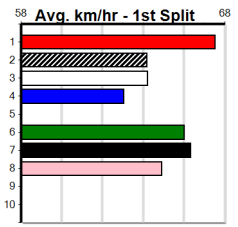

Ballarat

12
10:17PM
(VIC time)

TWO MORE RACES TO GO

Distance: 390m, Race Type: Mixed 4/5, Total Prizemoney: $3,360
1st: $2,250, 2nd: $690, 3rd: $345, 4th: $75

Watchdog Tips: 1 3 4 7 Bet: Win 1

BETTER BANJO (1) pings the lids for a living and he is drawn to make every post a winner. ACACIA ROCKET (3) has the engine and he just needs a little room in the early stages. KALUNA CHAOS (4) may be the value runner