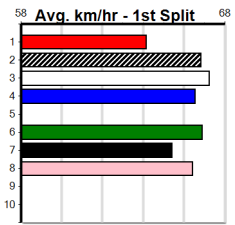

EUREKA CONCRETE

Distance: 450m, Race Type: Mixed 4/5, Total Prizemoney: \$3,360
1st: \$2,250, 2nd: \$690, 3rd: \$345, 4th: \$75

6

8:10PM

(VIC time)

HOTEL WHISKY ONE (6) was G1 placed here two runs back and he will be carving out time on the arm. PACKHAM PRINCE (8) is as consistent as they come and he will get plenty of room early on. DOCHERTY (7) was impressive two runs back.