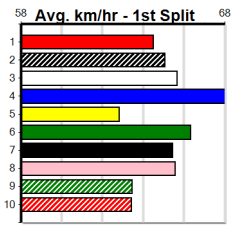

TOWN & COUNTRY LINE MARKING

Distance: 545m, Race Type: Mixed 4/5, Total Prizemoney: \$3,875
1st: \$2,600, 2nd: \$800, 3rd: \$400, 4th: \$75

8

8:51PM

(VIC time)

ASTON GAGA (2) has a good record here and she should get a nice run through in the early stages.
LYRICAL LASSY (1) has the good draw and she is drawn to lead for a long way. KISAUNI (6) can come out running and may be value