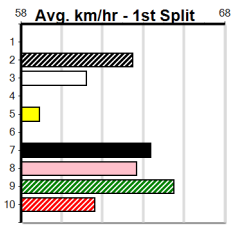

TUDOR ELECTRICAL

Distance: 450m, Race Type: Maiden, Total Prizemoney: $2,535
1st: $1,680, 2nd: $520, 3rd: $260, 4th: $75

4

7:27PM

(VIC time)

PHOENIX AMELIA (8) has been placed in two of four to date and she will get plenty of room early on. ASTON PRATT (3) was far from disgraced on debut and he will be better for the run. BULLSEYE BOB (5) will be strong in the run home.

Watchdog Tips:

8

3

5

6

Bet:

Win 8