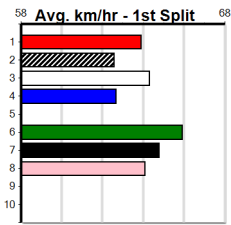

BALLARAT GREYS BINGO EVERY SUNDA

Distance: 450m, Race Type: Grade 5, Total Prizemoney: \$2,925
1st: \$1,950, 2nd: \$600, 3rd: \$300, 4th: \$75

11

9:53PM

(VIC time)

BOURBON BULLET (7) is far better than her form indicates and she is suited to the wide draw.
BEAUTY BEAST (6) returned to form at Shepparton and she just needs to step on terms. SPICY SIREN (3) will be in the firing line throughout.