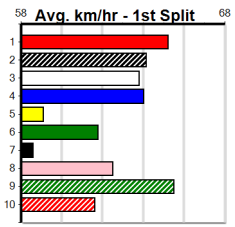

A1 SIGNAGE

Distance: 450m, Race Type: Maiden, Total Prizemoney: $2,535
1st: $1,680, 2nd: $520, 3rd: $260, 4th: $75

DELICIOUS (1) has been placed in two of three to date and he is drawn to make every post a winner. SHIMA LYRIC (4) showed improvement last time and he will dial up the pressure in the middle stages. SHIMA SAND (3) is a more than capable type.

Watchdog Tips: **1** **4** **3** **2** **Bet:** **Box Quinella 1,3,4 ($10 for 333.33%)**