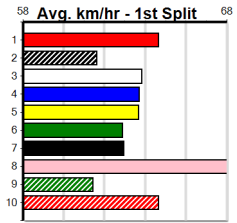

RSN GREY AREAS - WEDNESDAY & FRID

Distance: 450m, Race Type: Mixed 6/7, Total Prizemoney: $2,925
1st: $1,950, 2nd: $600, 3rd: $300, 4th: $75

ACQUISITION (8) has been brilliant in his two runs to date and he should be off and gone through the bend. REIKO DAIQUIRI (4) is showing promise and she will be in the firing line from the outset. DAD'S TARPIA (1) is drawn to get the breaks.

Watchdog Tips: 8 4 1 5 Bet: Win 8

Main table containing race details for 9 races, including horse names, trainers, odds, and winning boxes. Races include DAD'S TARPIA, VERY SNEAKY, MIKAELA'S JOY, REIKO DAIQUIRI, LALA EFFIE, CANYA KELSEY, CARUGGI, ACQUISITION, YAKU BALE, and PAW ZEVA.