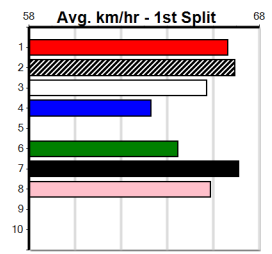

BALLARAT RACE 14

Distance: 390m, Race Type: Grade 5, Total Prizemoney: $2,925
1st: $1,950, 2nd: $600, 3rd: $300, 4th: $75

LEAP OF FAITH (7) beat a couple of handy ones at Warragul last time and she will prove hard to reel in again. BLACKPOOL RANGER (2) has won two of his past three impressively and he can come out running. GEANI BALE (4) won't be too far away

Watchdog Tips: **7** **2** **4** **6** **Bet:** **Win 7**

1

ASTON MONARCHY [5] **$8.00**

BK Bitch Mar-22 **Talented but hit or miss early, next time**

Owner(s): R Borda **Sire: FERNANDO BALE** **Dam: ASTON DINNIGAN**

Trainer: Ann Panetta (Melton West)

Winning Distances: < 300m (0) 300 - 399m (4) 400 - 499m (6) 500 - 599m (0) 600 - 699m (0) > 700m (0)

Winning Weights: 28.3(1) 28.4(1) 28.6(1) 28.7(2) 28.8(3) 29.0(1) 29.1(1)

1st	2nd	3rd	4th	5th	6th	7th	8th	9th	10th	PIR	Checked	Comment	W/R	Split 1	S/P	Grade
1st (1)	28.8	425	BEN	R7	15-Nov-24	24.05	23.97	1.00L	POWER OUT (24.11)	M/111	.	.	.	6.49	$37.80	X45
6th (7)	28.5	450	BAL	R8	20-Nov-24	25.83	25.27	7.00L	ASTON WESTERN (25.37)	S/555	.	SW	.	6.72	$38.50	X45
4th (1)	28.9	425	BEN	R4	29-Nov-24	24.04	23.63	6.00L	PACKHAM PRINCE (23.65)	M/233	.	.	.	6.49	$21.50	X45
2nd (2)	28.5	400	GEL	R11	06-Dec-24	22.49	22.31	0.50L	NORTH CAROLINA (22.46)	Q/11	.	.	.	8.27	$12.00	5
6th (8)	28.8	425	BEN	R10	13-Dec-24	24.21	23.66	3.75L	PAW TABITHA (23.95)	M/335	.	.	.	6.50	$17.40	X45
5th (2)	28.8	390	BAL	R10	18-Dec-24	22.36	22.07	3.00L	KENSINGTON FLYER (22.15)	Q/33	.	.	.	8.39	$10.40	X45
1st (3)	28.7	400	GEL	R12	24-Dec-24	22.54	22.49	1.25L	ZIPPING JETSON (22.62)	M/11	.	SW	.	8.19	$1.90	5
4th (7)	28.4	390	BAL	R7	01-Jan-25	22.28	21.97	2.25L	NOVEMBER RAIN (22.13)	M/12	.	.	.	8.31	$9.20	X45

Last 3 wins NOT included above

1st (8)	28.3	425	BEN	R5	25-Sep-24	24.32	24.05	4.50L	SINGLE FLICKER (24.63)	M/111	.	.	.	6.51	$1.80	5
1st (4)	28.4	425	BEN	R8	02-Oct-24	24.10	23.88	3.75L	IN SECRET (24.34)	M/111	.	.	.	6.49	$3.00	SH
1st (1)	28.6	390	BAL	R10	23-Oct-24	22.27	21.71	2.00L	FRONT COVER (22.40)	Q/11	.	.	.	8.35	$7.60	5H

Box History

Bx	1st	2nd	3rd	4th	5th	6th	7th	8th
1	2	1	1	2	2	1		
2	3	1	1	2				
3	3							
4	3		3	1				
5			1					1
6	1	3	3	2			1	1
7	1		1	1		3	1	
8	1		1	1	2			

Prize Best Starts Trk/Dts APM: $18847.50, 22.26(1)-26/2/24, 50-10-7-11, 9-2-1-3, 8985