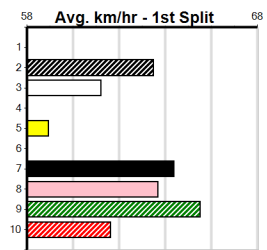

TUDOR ELECTRICAL

Distance: 450m, Race Type: Maiden, Total Prizemoney: $2,535
1st: $1,680, 2nd: $520, 3rd: $260, 4th: $75

PHOENIX AMELIA (8) has been placed in two of four to date and she will get plenty of room early on. ASTON PRATT (3) was far from disgraced on debut and he will be better for the run. BULLSEYE BOB (5) will be strong in the run home.

Watchdog Tips: **8** **3** **5** **6** **Bet:** **Win 8**

Form Box	Wgt	Dist	Track	Date	Time	BON	Margin	1st/2nd (Time)	PIR	Checked	Comment	WR	Split 1	S/P	Grade		
1	LALA CHUCKY [M] Failed to fire on debut, can improve, place $10.00																
	BD	Dog	Jan-23			Sire: DROOPYS SYDNEY			Dam: LALA SHIM			Trainer: Thomas Dailly (Anakie)					
	Owner(s): DAILLY GREYHOUND FARMS (SYN), G Dailly, T Dailly																
	Winning Distances: < 300m (0) 300 - 399m (0) 400 - 499m (0) 500 - 599m (0) 600 - 699m (0) > 700m (0)																
	Winning Weights:																
	6th (6)	36.1	460	GEL	R2	27-Dec-24	26.86	25.77	9.50L LALA EFFIE (26.20)	M/667				7.03	$9.30	M	
	Last 3 wins NOT included above																
	Box History																
	Prize Best Starts Trk/Dts APM																
	2	WYONG GRESHAM [M] Steady on debut, needs more time, tough ask $12.00															
WBK		Bitch	May-23			Sire: FERNANDO BALE			Dam: GYPSY WYONG			Trainer: Thomas Dailly (Anakie)					
Owner(s): G Dailly																	
Winning Distances: < 300m (0) 300 - 399m (0) 400 - 499m (0) 500 - 599m (0) 600 - 699m (0) > 700m (0)																	
Winning Weights:																	
6th (4)		25.1	525	MEP	R2	01-Jan-25	31.41	29.85	12.00 WYONG HOUSTON (30.61)	M/4666				5.29	$9.90	MH	
Last 3 wins NOT included above																	
Box History																	
Prize Best Starts Trk/Dts APM																	
3		ASTON PRATT [M] Far from disgraced on debut, can run a drum $6.00															
	BK	Dog	Mar-23			Sire: ASTON FASTNET			Dam: ASTON SAKURA			Trainer: Benjamin Magri (Avalon)					
	Owner(s): R Borda																
	Winning Distances: < 300m (0) 300 - 399m (0) 400 - 499m (0) 500 - 599m (0) 600 - 699m (0) > 700m (0)																
	Winning Weights:																
	5th (4)	32.6	450	BAL	R1	01-Jan-25	25.95	25.18	6.50L DAD'S TARPIA (25.52)	M/556				6.85	$13.30	M	
	Last 3 wins NOT included above																
	Box History																
	Prize Best Starts Trk/Dts APM																
	4	LALA FLUFFY [M] Well down the track on debut, look to others $16.00															
BD		Bitch	Jan-23			Sire: DROOPYS SYDNEY			Dam: LALA SHIM			Trainer: Thomas Dailly (Anakie)					
Owner(s): DAILLY GREYHOUND FARMS (SYN), G Dailly, T Dailly																	
Winning Distances: < 300m (0) 300 - 399m (0) 400 - 499m (0) 500 - 599m (0) 600 - 699m (0) > 700m (0)																	
Winning Weights:																	
6th (1)		28.7	460	GEL	R1	27-Dec-24	27.40	25.77	19.00 SHIMA BALLAD (26.08)	M/887				7.19	$9.50	M	
Last 3 wins NOT included above																	
Box History																	
Prize Best Starts Trk/Dts APM																	
5		BULLSEYE BOB [M] Strong effort two runs back, threat with luck $4.60															
	BK	Dog	Sep-22			Sire: FERAL FRANKY			Dam: ZIPPING STORM			Trainer: Joshua Formosa (Anakie)					
	Owner(s): E Azzopardi																
	Winning Distances: < 300m (0) 300 - 399m (0) 400 - 499m (0) 500 - 599m (0) 600 - 699m (0) > 700m (0)																
	Winning Weights:																
	4th (6)	29.6	425	BEN	R1	29-Nov-24	24.73	23.63	7.00L FEIKUAI CALVIN (24.24)	M/765				7.04	$17.90	M	
	3rd (3)	30.0	425	BEN	R1	06-Dec-24	24.60	23.79	6.50L NEO DEVERE (24.18)	S/543				6.83	$11.00	M	
	7th (6)	30.4	425	BEN	R10	11-Dec-24	25.29	24.14	11.00 LIZARD COUNTRY (24.56)	S/766				7.07	$5.20	T3-RW	
	2nd (7)	30.5	425	BEN	R1	14-Dec-24	24.24	24.07	0.05L GOOSEBUMPS RICO (24.24)	S/432				6.83	$4.30	M	
	5th (1)	30.5	525	MEP	R3	01-Jan-25	31.18	29.85	18.00 RAINING FIRE (29.94)	S/6665		V5		5.56	$13.00	MH	
Last 3 wins NOT included above																	
Box History																	
Prize Best Starts Trk/Dts APM