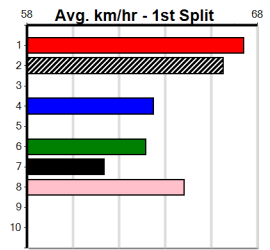

14 RACES TONIGHT

Distance: 390m, Race Type: Maiden, Total Prizemoney: $2,535
1st: $1,680, 2nd: $520, 3rd: $260, 4th: $75

PAW LINDEN (2) has been solidly placed in his two runs to date and he gets his chance to break through. PATRIOT OISIN (8) has been impressive to date and she will pressure the two throughout. ASTON BETTY (6) must be respected

Watchdog Tips: 2 8 6 1 **Bet:** Win 2

Form Box	Wgt	Dist	Track	Date	Time	BON	Margin	1st/2nd (Time)	PIR	Checked	Comment	WR	Split 1	S/P	Grade		
1	PATRIOT NIAMH [M] $6.00																
	Far from disgraced on debut, must keep safe																
	BK Bitch Feb-23 Sire: FERNANDO BALE Dam: PATRIOT EARHART																
	Owner(s): DAILLY GREYHOUND FARMS (SYN), G Dailly, T Dailly																
	Trainer: Thomas Dailly (Anakie)																
	Winning Distances: < 300m (0) 300 - 399m (0) 400 - 499m (0) 500 - 599m (0) 600 - 699m (0) > 700m (0)																
	Winning Weights:																
	3rd (3) 26.3 400 GEL R1 03-Jan-25 22.97 22.38 9.00L COOLABAH STATION (22.38) M/22 8.48 $36.60 M																
	Last 3 wins NOT included above																
	<table border="1" style="width: 100%; border-collapse: collapse;"> <thead> <tr><th colspan="8">Box History</th></tr> <tr><th>Bx</th><th>1st</th><th>2nd</th><th>3rd</th><th>4th</th><th>5th</th><th>6th</th><th>7th</th><th>8th</th></tr> </thead> <tbody> <tr><td>1</td><td></td><td></td><td></td><td></td><td></td><td></td><td></td><td></td></tr> <tr><td>2</td><td></td><td></td><td></td><td></td><td></td><td></td><td></td><td></td></tr> <tr><td>3</td><td></td><td></td><td>1</td><td></td><td></td><td></td><td></td><td></td></tr> <tr><td>4</td><td></td><td></td><td></td><td></td><td></td><td></td><td></td><td></td></tr> <tr><td>5</td><td></td><td></td><td></td><td></td><td></td><td></td><td></td><td></td></tr> <tr><td>6</td><td></td><td></td><td></td><td></td><td></td><td></td><td></td><td></td></tr> <tr><td>7</td><td></td><td></td><td></td><td></td><td></td><td></td><td></td><td></td></tr> <tr><td>8</td><td></td><td></td><td></td><td></td><td></td><td></td><td></td><td></td></tr> <tr><td>Prize Best</td><td></td><td></td><td></td><td></td><td></td><td>$260.00</td><td></td><td></td></tr> <tr><td>Starts</td><td></td><td></td><td></td><td></td><td></td><td>FSH</td><td></td><td></td></tr> <tr><td>Trk/Dts</td><td></td><td></td><td></td><td></td><td></td><td>1-0-0-1</td><td></td><td></td></tr> <tr><td>APM</td><td></td><td></td><td></td><td></td><td></td><td>0-0-0-0</td><td></td><td>260</td></tr> </tbody> </table>																
2	PAW LINDEN (NSW)[M] $2.80																
	Solidly placed in both runs, strong type, yes																
	BD Dog Feb-23 Sire: JACKSLITTLETHING Dam: IDRIA BALE																
	Owner(s): B Wheeler																
	Trainer: Robert Camilleri (Lara)																
	Winning Distances: < 300m (0) 300 - 399m (0) 400 - 499m (0) 500 - 599m (0) 600 - 699m (0) > 700m (0)																
	Winning Weights:																
	2nd (3) 31.8 390 WBL R1 21-Nov-24 22.44 21.81 0.50L LITTLE NARLA (22.41) M/22 8.74 $10.50 M																
	3rd (4) 32.6 410 HOR R1 10-Dec-24 23.78 23.06 4.75L THUNDERSTONE (23.45) M/63 10.60 $9.00 M																
	Last 3 wins NOT included above																
<table border="1" style="width: 100%; border-collapse: collapse;"> <thead> <tr><th colspan="8">Box History</th></tr> <tr><th>Bx</th><th>1st</th><th>2nd</th><th>3rd</th><th>4th</th><th>5th</th><th>6th</th><th>7th</th><th>8th</th></tr> </thead> <tbody> <tr><td>1</td><td></td><td></td><td></td><td></td><td></td><td></td><td></td><td></td></tr> <tr><td>2</td><td></td><td></td><td></td><td></td><td></td><td></td><td></td><td></td></tr> <tr><td>3</td><td></td><td></td><td>1</td><td></td><td></td><td></td><td></td><td></td></tr> <tr><td>4</td><td></td><td></td><td></td><td>1</td><td></td><td></td><td></td><td></td></tr> <tr><td>5</td><td></td><td></td><td></td><td></td><td></td><td></td><td></td><td></td></tr> <tr><td>6</td><td></td><td></td><td></td><td></td><td></td><td></td><td></td><td></td></tr> <tr><td>7</td><td></td><td></td><td></td><td></td><td></td><td></td><td></td><td></td></tr> <tr><td>8</td><td></td><td></td><td></td><td></td><td></td><td></td><td></td><td></td></tr> <tr><td>Prize Best</td><td></td><td></td><td></td><td></td><td></td><td>$780.00</td><td></td><td></td></tr> <tr><td>Starts</td><td></td><td></td><td></td><td></td><td></td><td>FSH</td><td></td><td></td></tr> <tr><td>Trk/Dts</td><td></td><td></td><td></td><td></td><td></td><td>2-0-1-1</td><td></td><td></td></tr> <tr><td>APM</td><td></td><td></td><td></td><td></td><td></td><td>0-0-0-0</td><td></td><td>676</td></tr> </tbody> </table>																	
3	REIKO CAMERON [M] $6.00																
	Well bred, would have trialled here, watch betting																
	BK Dog Apr-23 Sire: FABREGAS Dam: REIKO MARTINI																
	Owner(s): J Fry																
	Trainer: Renee Kenyon (Lara)