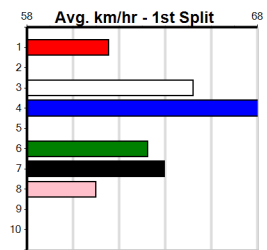

SPORTSBET SET A DEPOSIT LIMIT

Distance: 390m, Race Type: Maiden, Total Prizemoney: $2,535
1st: $1,680, 2nd: $520, 3rd: $260, 4th: $75

TRUE CRIME (2) is a well bred type and she is a member of a very powerful kennel. PAW MUNICH (4) was far from disgraced on debut and he will be much better for the run, while LITTLE FLETCHER (3) can run a cheeky race

Watchdog Tips: **2** **4** **3** **8** **Bet:** Box Quinella 2,3,4 ($10 for 333.33%)

Form Box	Wgt	Dist	Track	Date	Time	BON	Margin	1st/2nd (Time)	PIR	Checked	Comment	WR	Split 1	S/P	Grade	
1	RIVIA THEA [M] Failed to beat a runner on debut, prefer to watch $12.00															
	RF	Bitch		Mar-23												
	Owner(s): DAILLY GREYHOUND FARMS (SYN), G Dailly, T Dailly															
	Winning Distances: < 300m (0) 300 - 399m (0) 400 - 499m (0) 500 - 599m (0) 600 - 699m (0) > 700m (0)															
	Winning Weights:															
	8th (7)	26.8	400	GEL	R3	27-Dec-24	23.53	22.48	14.00	ANGRY CHIEF (22.58)		M/88		8.93	$27.80	M
	Last 3 wins NOT included above															
	Trainer: Thomas Dailly (Anakie)															
	Box History															
	<table border="1"> <thead> <tr><th>Bx</th><th>1st</th><th>2nd</th><th>3rd</th><th>4th</th><th>5th</th><th>6th</th><th>7th</th><th>8th</th></tr> </thead> <tbody> <tr><td>1</td><td></td><td></td><td></td><td></td><td></td><td></td><td></td><td></td></tr> <tr><td>2</td><td></td><td></td><td></td><td></td><td></td><td></td><td></td><td></td></tr> <tr><td>3</td><td></td><td></td><td></td><td></td><td></td><td></td><td></td><td></td></tr> <tr><td>4</td><td></td><td></td><td></td><td></td><td></td><td></td><td></td><td></td></tr> <tr><td>5</td><td></td><td></td><td></td><td></td><td></td><td></td><td></td><td></td></tr> <tr><td>6</td><td></td><td></td><td></td><td></td><td></td><td></td><td></td><td></td></tr> <tr><td>7</td><td></td><td></td><td></td><td></td><td></td><td></td><td></td><td>1</td></tr> <tr><td>8</td><td></td><td></td><td></td><td></td><td></td><td></td><td></td><td></td></tr> </tbody> </table>															
2	TRUE CRIME [M] Well bred, in good hands, expected to fire $2.80															
	BK	Bitch		Apr-23												
	Owner(s): K Osborne															
	Winning Distances: < 300m (0) 300 - 399m (0) 400 - 499m (0) 500 - 599m (0) 600 - 699m (0) > 700m (0)															
	Winning Weights:															
	Last 3 wins NOT included above															
	Trainer: Anthony Azzopardi (Rowsley)															
	Box History															
	<table border="1"> <thead> <tr><th>Bx</th><th>1st</th><th>2nd</th><th>3rd</th><th>4th</th><th>5th</th><th>6th</th><th>7th</th><th>8th</th></tr> </thead> <tbody> <tr><td>1</td><td></td><td></td><td></td><td></td><td></td><td></td><td></td><td></td></tr> <tr><td>2</td><td></td><td></td><td></td><td></td><td></td><td></td><td></td><td></td></tr> <tr><td>3</td><td></td><td></td><td></td><td></td><td></td><td></td><td></td><td></td></tr> <tr><td>4</td><td></td><td></td><td></td><td></td><td></td><td></td><td></td><td></td></tr> <tr><td>5</td><td></td><td></td><td></td><td></td><td></td><td></td><td></td><td></td></tr> <tr><td>6</td><td></td><td></td><td></td><td></td><td></td><td></td><td></td><td></td></tr> <tr><td>7</td><td></td><td></td><td></td><td></td><td></td><td></td><td></td><td></td></tr> <tr><td>8</td><td></td><td></td><td></td><td></td><td></td><td></td><td></td><td></td></tr> </tbody> </table>															
	3	LITTLE FLETCHER [M] No luck to date, has some talent, can threaten $6.00														
BK		Dog		Jul-22												
Owner(s): D Klemke																
Winning Distances: < 300m (0) 300 - 399m (0) 400 - 499m (0) 500 - 599m (0) 600 - 699m (0) > 700m (0)																
Winning Weights:																
3rd (7)		35.6	400	GEL	R1	27-Apr-24	23.35	22.35	5.00L	BLACKPOOL TRIP (23.01)		S/32		8.65	$8.70	M
5th (6)		35.3	400	GEL	R1	28-Jun-24	23.15	22.38	6.50L	PUNCHY (22.72)		M/32		8.56	$15.20	M
6th (1)		35.3	400	GEL	R1	09-Jul-24	23.61	22.77	7.00L	XENA GIBLET (23.14)		M/33		8.71	$2.60	M
Last 3 wins NOT included above																
Trainer: Dallan Klemke (Lara)																
Box History																
<table border="1"> <thead> <tr><th>Bx</th><th>1st</th><th>2nd</th><th>3rd</th><th>4th</th><th>5th</th><th>6th</th><th>7th</th><th>8th</th></tr> </thead> <tbody> <tr><td>1</td><td></td><td></td><td></td><td></td><td></td><td></td><td></td><td></td></tr> <tr><td>2</td><td></td><td></td><td></td><td></td><td></td><td></td><td></td><td></td></tr> <tr><td>3</td><td></td><td></td><td></td><td></td><td></td><td></td><td></td><td></td></tr> <tr><td>4</td><td></td><td></td><td></td><td></td><td></td><td></td><td></td><td></td></tr> <tr><td>5</td><td></td><td></td><td></td><td></td><td></td><td></td><td></td><td></td></tr> <tr><td>6</td><td></td><td></td><td></td><td></td><td>1</td><td></td><td></td><td></td></tr> <tr><td>7</td><td></td><td></td><td>1</td><td></td><td></td><td></td><td></td><td></td></tr> <tr><td>8</td><td></td><td></td><td></td><td></td><td></td><td></td><td></td><td></td></tr> </tbody> </table>