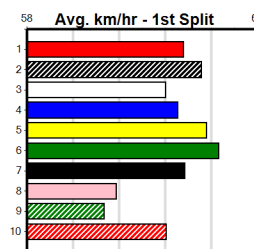

Ballarat
10
9:28PM
(VIC time)

SPORTSBET FINAL

Distance: 390m, Race Type: Mixed 6/7 Final, Total Prizemoney: $3,360
1st: $2,250, 2nd: $690, 3rd: $345, 4th: $75

ANGRY CHIEF (7) has been impressive in his three runs to date and he can burn them off soon after box rise. SUNNY BOY (6) has been dominant in his two runs and he will be in the firing line throughout. BLACK SANDY (2) is showing plenty of promise

Watchdog Tips: **7** **6** **2** **8** **Bet:** **Win 7**

Form Box	Wgt	Dist	Track	Date	Time	BON	Margin	1st/2nd (Time)	PIR	Checked	Comment	WR	Split 1	S/P	Grade	
1	ASTON HANSON [7] Talented but can be hit or miss early, place $6.00															
	BK	Dog	Jan-23		Sire: ASTON KIMETTO		Dam: ASTON LAVINIA		Trainer: Benjamin Magri (Avalon)							
	Owner(s): R Borda															
	Winning Distances: < 300m (0) 300 - 399m (0) 400 - 499m (1) 500 - 599m (0) 600 - 699m (0) > 700m (0)															
	Winning Weights: 30.6(1)															
	8th (5)	30.6	390	BAL	R3	31-Oct-24	23.44	22.23	14.00 FEROCIOUS QUEEN (22.47)	M/88	.	.	.	9.01	$22.90	M
	3rd (6)	30.3	390	BAL	R2	13-Nov-24	22.82	22.11	6.00L AUSSIE FRED (22.41)	M/33	.	.	.	8.64	$44.80	M
	1st (8)	30.6	400	GEL	R2	19-Nov-24	22.92	22.65	7.50L MANDOLIN STORM (23.43)	Q/11	.	.	.	8.40	$8.70	M
	7th (7)	30.3	525	MEA	R5	07-Dec-24	31.10	29.59	14.00 KNURLING (30.13)	M/3247	.	.	.	5.18	$129.00	SH
	2nd (6)	30.6	450	BAL	R6	13-Dec-24	25.50	25.26	1.75L MAV REIKO (25.39)	Q/111	.	.	.	6.47	$7.90	7
8th (3)	30.4	460	WGL	R3	17-Dec-24	26.81	25.52	13.00 WINTER GOES (25.91)	S/778	.	.	.	6.73	$7.90	X67H	
2nd (5)	30.6	390	BAL	R10	01-Jan-25	22.49	21.97	2.25L FOUR PIES SAINT (22.33)	M/32	.	.	.	8.46	$6.30	X67H	
Last 3 wins NOT included above																
Box History																
Bx	1st	2nd	3rd	4th	5th	6th	7th	8th								
1																
2																
3																
4																
5		1														
6		1	1													
7																
8	1															
Prize Best									$2460.00							
Starts									22.49(5)-1/1/25							
Trk/Dts									7-1-2-1							
APM									3-0-1-1 2208							
2	BLACK SANDY (NSW)[6] Never headed last time, threat if steps evenly $7.50															
	BK	Bitch	Jul-22		Sire: BARCIA BLUE BOY		Dam: WINSOME SANDY		Trainer: Paul Mathieson (Myrning)							
	Owner(s): T Kingcott															
	Winning Distances: < 300m (0) 300 - 399m (1) 400 - 499m (1) 500 - 599m (0) 600 - 699m (0) > 700m (0)															
	Winning Weights: 26.7(1) 26.8(1)															
	1st (4)	26.7	400	GEL	R1	22-Nov-24	22.75	22.27	3.25L MAV REIKO (22.98)	M/11	.	.	.	8.37	$7.90	M
	3rd (1)	27.5	390	BAL	R10	13-Dec-24	22.41	22.19	2.50L NO BAD DEED (22.24)	M/22	.	.	.	8.45	$8.80	7
	2nd (7)	27.0	390	BAL	R3	18-Dec-24	22.31	22.07	3.5L SNOWBALL ONE (22.07)	M/22	.	.	.	8.32	$19.30	X67
	1st (5)	26.8	390	BAL	R11	01-Jan-25	22.27	21.97	0.75L ANGRY CHIEF (22.31)	Q/11	.	.	.	8.31	$5.50	X67H
	Last 3 wins NOT included above															
Box History																
Bx	1st	2nd	3rd	4th	5th	6th	7th	8th								
1																
2			1													
3																
4	1															
5	1															
6																
7			1													
8																
Prize Best									$4530.00							
Starts									22.27(5)-1/1/25							
Trk/Dts									4-2-1-1							
APM									3-1-1-1 4194							
3	BIG REVEAL [7] *** SCRATCHED *** $8.00															
	BK	Dog	Jan-23		Sire: BEAST UNLEASHED		Dam: VEGAS TICKET		Trainer: Matthew Marshall (Darley)							
	Owner(s): G Ebenezer															
	Winning Distances: < 300m (0) 300 - 399m (1) 400 - 499m (0) 500 - 599m (0) 600 - 699m (0) > 700m (0)															
	Winning Weights: 30.9(1)															
	4th (7)	30.1	390	BAL	R1	11-Sep-24	22.78	22.05	3.25L RHUBARB (22.56)	S/45	.	.	.	8.71	$1.60	M
	4th (2)	30.7	300	HVL	R9	22-Sep-24	17.35	16.59	8.50L BABY GIRL PEARL (16.78)	M/6	.	.	.	4.04	$1.80	MH
	1st (3)	30.9	300	HVL	R2	27-Sep-24	17.00	16.87	2.75L LUCKY INDEED (17.19)	M/1	.	.	.	4.04	$1.30	T3-M
	3rd (2)	30.9	390	BAL	R13	02-Oct-24	22.30	21.95	5.00L CHEMICAL EROSION (21.95)	M/44	.	.	.	8.54	$5.40	X67