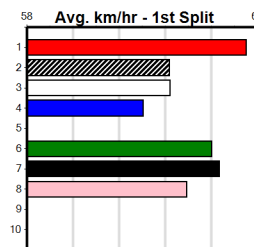

TWO MORE RACES TO GO

Distance: 390m, Race Type: Mixed 4/5, Total Prizemoney: $3,360
1st: $2,250, 2nd: $690, 3rd: $345, 4th: $75

BETTER BANJO (1) pings the lids for a living and he is drawn to make every post a winner. ACACIA ROCKET (3) has the engine and he just needs a little room in the early stages. KALUNA CHAOS (4) may be the value runner

Watchdog Tips: **1** **3** **4** **7** **Bet:** **Win 1**

Form Box	Wgt	Dist	Track	Date	Time	BON	Margin	1st/2nd (Time)	PIR	Checked	Comment	WR	Split 1	S/P	Grade		
1	BETTER BANJO [4] Pings the lids, drawn to lead, hard to reel in $2.20																
	WBK Dog Feb-22			Sire: FERNANDO BALE			Dam: BRING YOUR BANJO			Trainer: Lisa Davis (Traralgon)							
	Owner(s): A Davis																
	Winning Distances: < 300m (0) 300 - 399m (10) 400 - 499m (5) 500 - 599m (0) 600 - 699m (0) > 700m (0)																
	Winning Weights: 30.0(1) 30.3(2) 30.4(1) 30.5(1) 30.6(1) 30.7(1) 30.8(3) 30.9(1) 31.2(1) 31.3(2) 31.4(1)																
	1st	(1)	30.8	435	SLE	R7	16-Oct-24	24.45	24.34	1.00L	ASTON CORLEONE (24.50)	Q/111	.	SW	.	5.15	$1.60 X45
	1st	(5)	30.8	350	HVL	R6	20-Oct-24	19.47	19.25	2.50L	SIMPLY STYLISH (19.62)	M/1	.	.	.	6.44	$1.60 5H
	3rd	(5)	30.7	350	HVL	R8	27-Oct-24	19.29	19.12	0.50L	OUR REGARDS (19.27)	M/1	.	.	.	6.44	$3.50 5F
	1st	(3)	30.7	400	WGL	R9	04-Nov-24	22.45	22.45	2.00L	LET'S WIN OLLIE (22.59)	Q/11	.	SW	.	8.18	$5.80 FFA
	2nd	(7)	30.9	400	WGL	R4	12-Nov-24	22.40	22.37	0.50L	BURN ALONG (22.37)	M/11	.	.	.	8.16	$4.70 X34
3rd	(2)	31.2	300	HVL	R5	15-Dec-24	16.83	16.49	3.75L	MYOLA NICK (16.58)	S/5	.	.	.	3.97	$3.00 5H	
2nd	(7)	30.7	300	HVL	R11	22-Dec-24	16.60	16.54	0.10L	KNEE DEEP (16.60)	Q/11	.	.	.	3.86	$1.50 X45	
2nd	(6)	31.1	300	HVL	R4	29-Dec-24	16.57	16.51	1.00L	MYALL SANDY (16.51)	Q/1	.	.	.	3.87	$2.70 X45	
Last 3 wins NOT included above																	
1st	(5)	30.8	435	SLE	R5	21-Aug-24	24.75	24.64	2.25L	VALENCIA JIM (24.91)	M/111	.	.	.	5.27	$2.30 5	
1st	(2)	30.0	390	BAL	R12	11-Sep-24	22.25	22.05	1.75L	RUBY'S DESIRE (22.36)	Q/11	.	.	.	8.29	$2.50 X45	
1st	(4)	30.3	425	BEN	R11	04-Oct-24	23.99	23.88	1.00L	KADE (24.05)	M/111	.	SW	.	6.52	$2.30 5H	
2	INTEX BALE (NSW)[4] Down on confidence, can miss the kick, tested $16.00																
	BK Bitch Nov-21			Sire: DYNA VILLA			Dam: HADEEL BALE			Trainer: Luke Harris (Devon Meadows)							
	Owner(s): L Harris																
	Winning Distances: < 300m (0) 300 - 399m (1) 400 - 499m (7) 500 - 599m (0) 600 - 699m (0) > 700m (0)																
	Winning Weights: 27.5(1) 27.6(3) 27.7(2) 28.0(1) 28.1(1)																
	1st	(7)	28.1	460	GEL	R7	11-Oct-24	26.18	25.86	0.10L	ASTON ZINGARA (26.19)	Q/111	.	.	.	6.53	$9.90 5
	5th	(5)	28.1	525	MEP	R3	16-Oct-24	30.67	29.96	8.00L	MY MAGIC MAN (30.14)	M/3323	.	.	.	5.16	$38.70 5
	4th	(7)	27.7	435	SLE	R6	27-Oct-24	24.72	24.09	7.00L	DR. UNITED (24.24)	S/654	.	.	.	5.36	$5.20 5H
	7th	(3)	27.7	435	SLE	R11	03-Nov-24	25.12	24.26	10.00L	ALL JAZZ (24.43)	M/666	.	.	.	5.44	$4.40 5
	3rd	(8)	27.5	425	BEN	R8	08-Nov-24	24.08	23.76	4.00L	POWER OUT (23.81)	M/454	.	.	.	6.73	$20.60 X45
7th	(1)	27.2	400	WGL	R11	03-Dec-24	23.22	22.49	2.75L	MISTY AMY (23.03)	M/77	.	.	.	8.62	$1.80 5	
7th	(5)	27.8	460	WGL	R6	10-Dec-24	26.35	25.63	5.00L	SODA APACHE (26.01)	M/433	.	.	.	6.62	$12.00 5	
7th	(4)	27.7	390	WBL	R2	28-Dec-24	22.66	22.02	8.50L	GROVER BALE (22.08)	M/65	.	V7	.	8.93	$4.10 5	
Last 3 wins NOT included above																	
1st	(5)	27.7	410	HOR	R10	07-May-24	23.31	23.12	1.75L	KRAKEN ACE (23.43)	M/22	.	.	.	10.39	$2.80 5	
1st	(1)	27.5	390	BAL	R10	26-Jun-24	22.13	22.01	1.25L	MISSES EASY (22.20)	M/22	.	.	.	8.48	$4.10 5	
1st	(1)	28.0	450	BAL	R7	11-Sep-24	25.74	25.18	0.75L	ARANDT ABOUT (25.78)	M/111	.	.	.	6.56	$3.20 5	
3	ACACIA ROCKET (WA)[4] Relies on luck but has the engine, main danger $7.50																
	RBD Dog Dec-21			Sire: MY REDEEMER			Dam: WESTDALE ANNE			Trainer: Rosalie Kerr (Caldermeade)							
	Owner(s): R Green																
	Winning Distances: < 300m (0) 300 - 399m (2) 400 - 499m (7) 500 - 599m (0) 600 - 699m (0) > 700m (0)																
	Winning Weights: 29.5(1) 29.7(1) 30.1(2) 30.4(2) 30.5(1) 30.6(1) 30.7(1)																
	6th	(8)	30.0	435	SLE	R11	27-Oct-24	25.13	24.09	7.50L	COMPUTER MODEL (24.63)	S/877	.	.	.	5.46	$2.30 X45
	4th	(7)	30.1	390	BAL	R11	30-Oct-24	22.51	21.83	4.00L	LET'S WIN OLLIE (22.24)	M/54	.	.	.	8.67	$3.00 FFA
	1st	(6)	30.4	400	WGL	R11	08-Nov-24	22.53	22.38	0.50L	WHIPPING IT (22.55)	M/22	.	.	.	8.39	$3.20 5
	1st	(8)	30.6	400	WGL	R3	12-Nov-24	22.68	22.37	0.50L	PAW XENA (22.70)	M/22	.	SW	.	8.42	$1.90 5