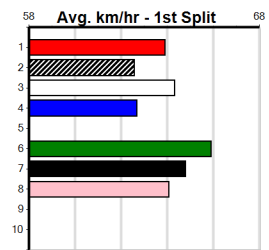

BALLARAT GREYS BINGO EVERY SUNDAY

Distance: 450m, Race Type: Grade 5, Total Prizemoney: $2,925
1st: $1,950, 2nd: $600, 3rd: $300, 4th: $75

BOURBON BULLET (7) is far better than her form indicates and she is suited to the wide draw.
BEAUTY BEAST (6) returned to form at Shepparton and she just needs to step on terms. SPICY SIREN (3) will be in the firing line throughout.

Watchdog Tips: **7** **6** **3** **2** **Bet:** **Win 7**

1

WYNBURN SOLSTICE (TAS)[5] Steady since moving to Vic, prefer to watch **$9.00**

F Bitch Jun-22 Sire: **KOBLENZ** Dam: **WYNBURN DANCER**
Owner(s): **GLASWEGIAN ANGEL (SYN), A Kenyon, R Kenyon, A Kenyon, R Kenyon** Trainer: **Adrian Kenyon (Lara)**
Winning Distances: < 300m (0) 300 - 399m (0) 400 - 499m (5) 500 - 599m (2) 600 - 699m (0) > 700m (0)
Winning Weights: 29.9(1) 30.0(1) 30.1(1) 30.3(2) 30.5(2)

Form	Box	Wgt	Dist	Track	Date	Time	BON	Margin	1st/2nd (Time)	PIR	Checked	Comment	W/R	Split 1	S/P	Grade
3rd (8)	30.3	461	HOB	R6	20-Jun-24	26.34	26.04	4.25L	SEATTLE (26.04)	0		B C		5.20	$6.50	S
2nd (1)	30.1	515	LCN	R5	01-Jul-24	30.16	29.80	1.75L	TIME PASSAGES (30.03)	0				5.29	$1.60	S
7th (6)	30.3	515	LCN	R7	08-Jul-24	30.56	29.99	8.00L	SWEET SUNDOWN (30.01)	0		B C		5.32	$9.00	S
4th (1)	29.9	340	DHO	R10	08-Oct-24	20.06	19.44	3.5L	MY GIRL TENIKA (19.81)	0		B C		5.21	$2.60	5
1st (1)	30.3	515	DLC	R8	22-Oct-24	30.05	29.99	1.25L	DIANNE'S BEAUTY (30.14)	0				5.15	$1.70	X45
8th (7)	29.7	450	WBL	R8	04-Dec-24	25.71	24.92	7.00L	PAW ZELINI (25.25)	M/888				6.80	$27.00	X45
5th (3)	30.4	500	BEN	R7	13-Dec-24	28.87	27.93	7.50L	NIKITA BALE (28.35)	M/577				6.75	$10.70	5
6th (5)	30.4	460	GEL	R6	20-Dec-24	26.44	25.94	6.50L	NACHO PROBLEM (26.01)	S/665				6.98	$8.40	5

Last 3 wins NOT included above

1st (7)	30.1	461	HOB	R10	30-May-24	26.11	25.89	2.25L	RIO TOKYO (26.27)	0		SO B		5.18	$1.85	5
1st (2)	30.5	461	DHO	R7	04-Jun-24	26.03	26.03	2.25L	REMEMBER DES (26.19)	0				5.09	$1.30	5
1st (7)	29.9	461	HOB	R1	13-Jun-24	26.27	25.81	1.00L	ROJO MOLLY (26.35)	0		B C		5.09	$1.80	S

Box History

Box	1st	2nd	3rd	4th	5th	6th	7th	8th
1	3	1	1	1				
2	2	1		1				
3					1			
4	1							
5						1		
6							1	1
7	2			1		1	1	1
8			1					

Prize Best Starts Trk/Dts APM: $27140.00 FSH 20-7-3-1 0-0-0-0 6546