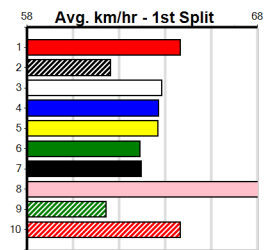

RSN GREY AREAS - WEDNESDAY & FRIDAY

Distance: 450m, Race Type: Mixed 6/7, Total Prizemoney: $2,925
1st: $1,950, 2nd: $600, 3rd: $300, 4th: $75

ACQUISITION (8) has been brilliant in his two runs to date and he should be off and gone through the bend. REIKO DAIQUIRI (4) is showing promise and she will be in the firing line from the outset. DAD'S TARPIA (1) is drawn to get the breaks.

Watchdog Tips:	8	4	1	5	Bet:	Win 8

Form Box	Wgt	Dist	Track	Date	Time	BON	Margin	1st/2nd (Time)	PIR	Checked	Comment	WR	Split 1	S/P	Grade	
1	DAD'S TARPIA [7] Showing promise, has the good draw, threat $7.00															
	BK Bitch Dec-22 Sire: MAGICAL BALE Dam: IT'S A JEWEL Trainer: Thomas Dailly (Anakie)															
	Owner(s): T Smith															
	Winning Distances: < 300m (0) 300 - 399m (0) 400 - 499m (1) 500 - 599m (0) 600 - 699m (0) > 700m (0)															
	Winning Weights: 28.9(1)															
	2nd (1) 29.1 460 GEL R2 27-Dec-24 26.35 25.77 2.25L LALA EFFIE (26.20) M/211 6.68 $6.80 M															
	1st (6) 28.9 450 BAL R1 01-Jan-25 25.52 25.18 0.50L SHIMA LYRIC (25.55) Q/111 6.53 $5.30 M															
	3rd (3) 31.1 460 GEL R5 20-Dec-24 26.19 25.94 3.5L ASTON TAMSYN (25.94) M/333 6.70 $5.60 X67															
	5th (7) 31.1 460 GEL R7 27-Dec-24 26.48 25.77 4.00L CANYA DIVERSION (26.22) M/875 6.84 $12.80 RW															
	5th (7) 30.8 450 WBL R3 04-Jan-25 26.06 24.96 7.50L MIDDLE EARTH (25.54) S/766 7.09 $5.70 X67															
Last 3 wins NOT included above																
Box History																
Prize Best $2200.00																
Starts 25.52(6)-1/1/25																
Trk/Dts 2-1-1-0																
APM 1-1-0-0																
2200																

2	VERY SNEAKY [6] Down on confidence, can miss the kick, tested $12.00															
	BK Dog Jan-23 Sire: FLYING RICCIARDO Dam: GET REAL Trainer: Mark Delbridge (Balliang)															
	Owner(s): D Pell															
	Winning Distances: < 300m (0) 300 - 399m (0) 400 - 499m (2) 500 - 599m (0) 600 - 699m (0) > 700m (0)															
	Winning Weights: 30.9(1) 31.0(1)															
	4th (3) 30.9 450 BAL R1 13-Nov-24 26.01 25.03 9.00L CRACKERJACK LES (25.38) M/533 6.78 $7.00 M															
	1st (3) 30.9 450 BAL R5 21-Nov-24 25.37 25.19 1.5L PAW URSULA (25.48) Q/111 6.64 $2.80 M															
	7th (3) 30.7 450 WBL R4 28-Nov-24 26.14 24.99 17.00 HEY PRESTO (24.99) S/777 7.66 $5.20 X67H															
	1st (4) 31.0 460 GEL R6 10-Dec-24 25.99 25.99 0.75L PAW LILIBET (26.02) M/322 6.67 $3.20 X67															
	2nd (2) 31.2 450 BAL R7 13-Dec-24 25.68 25.26 5.50L ASCEND ECSTATIC (25.31) S/633 SW 6.74 $2.60 7															
3rd (3) 31.1 460 GEL R5 20-Dec-24 26.19 25.94 3.5L ASTON TAMSYN (25.94) M/333 6.70 $5.60 X67																
5th (7) 31.1 460 GEL R7 27-Dec-24 26.48 25.77 4.00L CANYA DIVERSION (26.22) M/875 6.84 $12.80 RW																
5th (7) 30.8 450 WBL R3 04-Jan-25 26.06 24.96 7.50L MIDDLE EARTH (25.54) S/766 7.09 $5.70 X67																
Last 3 wins NOT included above																
Box History																
Prize Best $4435.00																
Starts 25.37(3)-21/11/24																
Trk/Dts 11-2-1-4																
APM 6-1-1-3																
3772