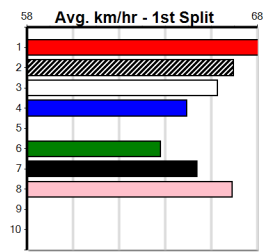

Ballarat
13 (E1)
10:35PM

BALLARAT RACE 13

Distance: 390m, Race Type: Grade 5, Total Prizemoney: $2,925
1st: $1,950, 2nd: $600, 3rd: $300, 4th: $75

BRING YOUR BEST (8) is racing with great confidence and he has the pace to cross early on.
KNEE DEEP (3) has been brilliant since moving to Victoria and he just needs a little room early on.
PAW LAUREN (6) has a great strike rate to date

Watchdog Tips: **8** **3** **6** **1** **Bet:** **Win 8**

1

MIKE ANGELO ZEAL [5] **No luck last time, settles on the speed, respect** **$6.00**
BK Dog Jun-22 Sire: SUPERIOR PANAMA Dam: ZEAL SENSATION
Owner(s): Cabo Syndicate (SYN), R Montgomery, C Balaburova, D Delic, T Neceski
Trainer: Stephen Tabb (Lara)
Winning Distances: < 300m (0) 300 - 399m (10) 400 - 499m (0) 500 - 599m (0) 600 - 699m (0) > 700m (0)
Winning Weights: 31.3(1) 31.5(1) 31.6(1) 31.7(1) 31.8(1) 32.0(1) 32.1(2) 32.3(2)

Run	Pos	Dist	Track	Date	Time	BON	Margin	1st/2nd (Time)	PIR	Checked	Comment	WR	Split 1	S/P	Grade
1st	(5)	32.3	300	MBS	R7	26-Nov-24	16.71	16.71	0.25L	YARRAMUNDI OPAL (16.73)	0	SAMP	4.41	$3.30	X45
2nd	(4)	32.0	350	HVL	R6	01-Dec-24	19.25	18.78	1.5L	MYALL RAY (19.16)	M/2		6.51	$9.10	SH
8th	(6)	31.7	350	HVL	R8	08-Dec-24	19.47	18.90	8.50L	SHEEZEL (18.90)	M/6		6.57	$47.50	SF
4th	(1)	31.0	425	BEN	R11	13-Dec-24	24.27	23.66	5.50L	CRUSH YOUR RUSH (23.92)	M/112		6.54	$11.70	5
1st	(3)	31.5	390	WBL	R11	19-Dec-24	22.11	21.82	1.00L	SANTORINI BALE (22.18)	Q/11		8.43	$6.80	5
1st	(5)	32.0	390	SHP	R11	23-Dec-24	22.19	22.17	3.5L	LADY REPLICAS (22.42)	Q/11		8.25	$4.00	5
3rd	(2)	31.9	390	WBL	R5	28-Dec-24	22.49	22.02	7.00L	DESTRUCTIVELY (22.02)	S/33		8.94	$5.90	X45
8th	(2)	31.7	400	GEL	R4	03-Jan-25	23.75	22.38	17.00L	ROCK IT QUEEN (22.58)	M/48	VO	8.64	$8.70	X45

Last 3 wins NOT included above

1st	(3)	31.6	300	HVL	R11	25-Aug-24	16.77	16.50	0.25L	OUR PURPLE HAZE (16.79)	S/1		4.00	$4.20	5H
1st	(7)	32.3	350	HVL	R8	08-Sep-24	19.14	18.95	3.5L	INSTINCTIVELY (19.38)	M/1		6.45	$4.40	5
1st	(1)	32.1	350	HVL	R6	27-Oct-24	19.14	19.12	1.00L	SONIC DIESEL (19.19)	Q/1		6.31	$3.60	X34

Box History

Bx	1st	2nd	3rd	4th	5th	6th	7th	8th
1	1	1	1	1	1			
2	1	1	1					1
3	3	1		1		1	1	
4		1		1			2	1
5	2	1	5					1
6	1	1	1		1			1
7	2	1						
8			1			1		

Prize Best Starts Trk/Dts APM
$22310.00 FSH
39-10-7-8
0-0-0-0
12842