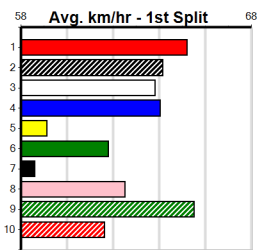

A1 SIGNAGE

Distance: 450m, Race Type: Maiden, Total Prizemoney: $2,535
1st: $1,680, 2nd: $520, 3rd: $260, 4th: $75

DELICIOUS (1) has been placed in two of three to date and he is drawn to make every post a winner. SHIMA LYRIC (4) showed improvement last time and he will dial up the pressure in the middle stages. SHIMA SAND (3) is a more than capable type.

Watchdog Tips: **1** **4** **3** **2** **Bet:** Box Quinella 1,3,4 ($10 for 333.33%)

Form Box	Wgt	Dist	Track	Date	Time	BON	Margin	1st/2nd (Time)	PIR	Checked	Comment	WR	Split 1	S/P	Grade		
1	DELICIOUS (NSW)[M] Impressive to date, drawn to lead, take catching $3.40																
	RF Dog May-23 Sire: FERAL FRANKY Dam: MEPUNGA FRANKIE Trainer: Stephen Brincat (Avalon)																
	Owner(s): S Brincat																
	Winning Distances: < 300m (0) 300 - 399m (0) 400 - 499m (0) 500 - 599m (0) 600 - 699m (0) > 700m (0)																
	Winning Weights:																
	2nd (7) 34.5 450 BAL R2 18-Dec-24 25.48 25.10 3.00L SHIMA SEAL (25.28) M/322 6.64 $7.50 M																
	3rd (2) 34.6 515 SAP R2 23-Dec-24 30.69 29.71 12.00 ON THE LOOSE (29.85) Q/1222 SW 5.14 $4.30 M																
	5th (5) 34.6 525 MEP R2 01-Jan-25 31.15 29.85 8.00L WYONG HOUSTON (30.61) M/2555 5.25 $2.60 MH																
	Last 3 wins NOT included above																
	<table border="1"> <thead> <tr><th>Bx</th><th>1st</th><th>2nd</th><th>3rd</th><th>4th</th><th>5th</th><th>6th</th><th>7th</th><th>8th</th></tr> </thead> <tbody> <tr><td>1</td><td></td><td></td><td></td><td></td><td></td><td></td><td></td><td></td></tr> <tr><td>2</td><td></td><td></td><td>1</td><td></td><td></td><td></td><td></td><td></td></tr> <tr><td>3</td><td></td><td></td><td></td><td></td><td></td><td></td><td></td><td></td></tr> <tr><td>4</td><td></td><td></td><td></td><td></td><td></td><td></td><td></td><td></td></tr> <tr><td>5</td><td></td><td></td><td></td><td></td><td>1</td><td></td><td></td><td></td></tr> <tr><td>6</td><td></td><td></td><td></td><td></td><td></td><td></td><td></td><td></td></tr> <tr><td>7</td><td></td><td>1</td><td></td><td></td><td></td><td></td><td></td><td></td></tr> <tr><td>8</td><td></td><td></td><td></td><td></td><td></td><td></td><td></td><td></td></tr> <tr><td>Prize Best</td><td colspan="7"></td><td>$815.00</td><td></td></tr> <tr><td>Starts</td><td colspan="7">25.48(7)-18/12/24</td><td></td><td></td></tr> <tr><td>Trk/Dts</td><td colspan="7">3-0-1-1</td><td></td><td></td></tr> <tr><td>APM</td><td colspan="7">1-0-1-0</td><td>815</td><td></td></tr> </tbody> </table>																
2	TOMMY SPARKLE [M] Far from disgraced on debut, must keep safe $4.80																
	BK Dog Jan-23 Sire: TOMMY SHELBY Dam: MEPUNGA SPARKLE Trainer: Thomas Dailly (Anakie)																
	Owner(s): Wachtel Gibbs (SYN), L Wachtel, B Gibbs																
	Winning Distances: < 300m (0) 300 - 399m (0) 400 - 499m (0) 500 - 599m (0) 600 - 699m (0) > 700m (0)																
	Winning Weights:																
	3rd (2) 30.4 450 BAL R1 01-Jan-25 25.71 25.18 2.75L DAD'S TARPIA (25.52) M/322 6.67 $4.80 M																
	Last 3 wins NOT included above																
	<table border="1"> <thead> <tr><th>Bx</th><th>1st</th><th>2nd</th><th>3rd</th><th>4th</th><th>5th</th><th>6th</th><th>7th</th><th>8th</th></tr> </thead> <tbody> <tr><td>1</td><td></td><td></td><td></td><td></td><td></td><td></td><td></td><td></td></tr> <tr><td>2</td><td></td><td></td><td>1</td><td></td><td></td><td></td><td></td><td></td></tr> <tr><td>3</td><td></td><td></td><td></td><td></td><td></td><td></td><td></td><td></td></tr> <tr><td>4</td><td></td><td></td><td></td><td></td><td></td><td></td><td></td><td></td></tr> <tr><td>5</td><td></td><td></td><td></td><td></td><td></td><td></td><td></td><td></td></tr> <tr><td>6</td><td></td><td></td><td></td><td></td><td></td><td></td><td></td><td></td></tr> <tr><td>7</td><td></td><td></td><td></td><td></td><td></td><td></td><td></td><td></td></tr> <tr><td>8</td><td></td><td></td><td></td><td></td><td></td><td></td><td></td><td></td></tr> <tr><td>Prize Best</td><td colspan="7"></td><td>$260.00</td><td></td></tr> <tr><td>Starts</td><td colspan="7">25.71(2)-1/1/25</td><td></td><td></td></tr> <tr><td>Trk/Dts</td><td colspan="7">1-0-0-1</td><td></td><td></td></tr> <tr><td>APM</td><td colspan="7">1-0-0-1</td><td>260</td><td></td></tr> </tbody> </table>																
	3	SHIMA SAND [M] Shown enough talent, good muster, major player $6.00															
		BD Dog Apr-23 Sire: FERAL FRANKY Dam: SHIMA PEARL Trainer: Thomas Dailly (Anakie)															
Owner(s): CGC SYN (SYN), D Gleeson, R Cummings, S Cummings																	
Winning Distances: < 300m (0) 300 - 399m (0) 400 - 499m (0) 500 - 599m (0) 600 - 699m (0) > 700m (0)																	
Winning Weights:																	
7th (5) 30.9 525 MEP R1 04-Dec-24 31.22 29.74 16.00 MEPUNGA SCARLETT (30.15) M/5546 5.35 $19.40 MH																	
3rd (3) 31.2 450 BAL R1 11-Dec-24 25.74 24.92 8.00L SHIMA STAN (25.19) M/553 6.74 $6.40 M																	
4th (1) 31.5 450 BAL R2 18-Dec-24 25.66 25.10 5.50L SHIMA SEAL (25.28) M/244 6.61 $5.20 M