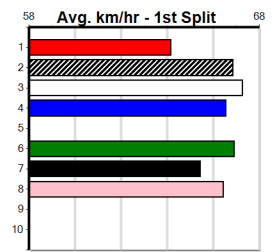

EUREKA CONCRETE

Distance: 450m, Race Type: Mixed 4/5, Total Prizemoney: $3,360
1st: $2,250, 2nd: $690, 3rd: $345, 4th: $75

HOTEL WHISKY ONE (6) was G1 placed here two runs back and he will be carving out time on the arm. PACKHAM PRINCE (8) is as consistent as they come and he will get plenty of room early on. DOCHERTY (7) was impressive two runs back.

Watchdog Tips: 6 8 7 2 Bet: Win 6

Form Box Wgt Dist Track Date Time BON Margin 1st/2nd (Time) PIR Checked Comment W/R Split 1 S/P Grade

BARTY CROUCH [5] Resuming, talented but may need the run, place $9.00
RF Dog Apr-22 Sire: BEAST UNLEASHED Dam: ARABELLA FIGG
Owner(s): BAG OF LOLLYS (SYN), L Cockerell, I Cockerell, M Dopfer
Trainer: Ian Cockerell (Buckley)

Box History table and Prize Best Starts Trk/Dts APM for Barty Crouch

BEN KEEPING (NSW)[5] Impressive in his two Vic runs, must keep safe $3.60
BE Dog Jan-23 Sire: FERAL FRANKY Dam: REMA'S JADE
Owner(s): C Roberts
Trainer: Kelly Bravo (Freshwater Creek)

Box History table and Prize Best Starts Trk/Dts APM for Ben Keeping

DESTRUCTIVELY [4] Every chance here last time, prefer to watch $6.50
BK Dog Dec-21 Sire: BARCIA BALE Dam: PYROCUMULUS
Owner(s): BURN LIKE US (SYN), A Terry, N Rooney
Trainer: Ashlee Terry (Lara)

Box History table and Prize Best Starts Trk/Dts APM for Destructively

WHITE CREST [5] Capable but prefer over longer, next time $16.00
WBD Dog Nov-21 Sire: ORSON ALLEN Dam: SUMMER SKYE
Owner(s): R Mccullagh
Trainer: Ronald Mccullagh (Lara)

Box History table and Prize Best Starts Trk/Dts APM for White Crest

*** VACANT BOX ***
Owner(s):
Sire: Dam:
Trainer:
Winning Distances: < 300m (0) 300 - 399m (0) 400 - 499m (0) 500 - 599m (0) 600 - 699m (0) > 700m (0)
Winning Weights:

1

2

3

4

5