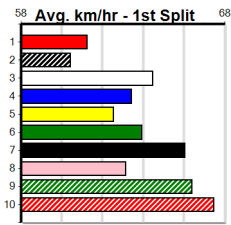

12
6:41PM
(VIC time)

SPORTSBET GREEN TICKS

Distance: 400m, Race Type: Grade 5 T3, Total Prizemoney: $1,530
1st: $1,000, 2nd: $320, 3rd: $160, 4th: $50

OUR MATE BEAR (7) will find this easier than her most recent racing and she will get plenty of room early on. RANGER'S GIRL (8) likes to stay wide in her races and she will be strong in the run home. CUBAN CIGAR (3) has the class edge

Watchdog Tips: **7** **8** **3** **4** Bet: **Box Quinella 3,7,8 ($10 for 333.33%)**