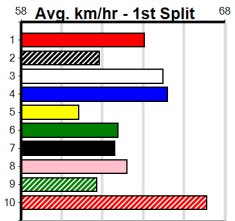

PAUA OF BUDDY AT STUD

Distance: 400m, Race Type: Tier 3 - Grade 7, Total Prizemoney: $1,530
1st: $1,000, 2nd: $320, 3rd: $160, 4th: $50

9

5:44PM

(VIC time)

MAGIC OUTLAW (8) owns a handy 22.93 PB here and she should have enough pace to cross and lead. JACK'S ELATION (3) has been solidly placed in his past two and he can come out running. PINOT GRIGIO (7) can stay wide in her races.

Watchdog Tips:

8

3

7

1

Bet:

Win 8

Table containing race details for 9 races (1-9), including race number, name, trainer, participants, times, odds, and winning boxes.