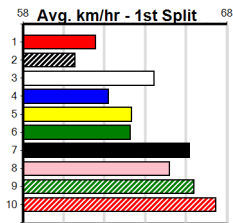

OAKS SUPER BOX

Distance: 400m, Race Type: Grade 5 T3, Total Prizemoney: $1,530
1st: $1,000, 2nd: $320, 3rd: $160, 4th: $50

4

3:57PM

(VIC time)

FIRE ANT (6) will find this easier than her most recent racing and she can find the top in the middle stages. VINNIE'S CAMEL (8) is better than his past few runs and he will get plenty of room early on. LILLY RUSH (5) can run a cheeky race

Watchdog Tips: 6 8 5 3 **Bet:** Box Quinella 5,6,8 ($10 for 333.33%)