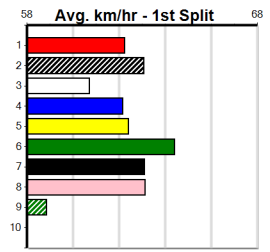

SPORTSBET MAKE IT A MULTI

Distance: 400m, Race Type: Tier 3 - Maiden, Total Prizemoney: $1,530
1st: $1,000, 2nd: $320, 3rd: $160, 4th: $50

HANNA'S AVATAR (2) has turned in some handy performances to date and she will continue to improve with more racing. MISS BRONX (5) was far from disgraced at Ballarat and she can settle on the speed. STALKING DOUGLAS (3) has solid claims

Watchdog Tips: 2 5 3 4 Bet: Box Quinella 2,3,5 ($10 for 333.33%)

HURRICANE LUCY [M] Needs to lead, steady record here, tough ask $21.00
BK Bitch Jan-23 Sire: BEAST UNLEASHED Dam: VEGAS TICKET
Owner(s): J Sultana
Trainer: Joseph Sultana (Trafalgar East)
Winning Distances: < 300m (0) 300 - 399m (0) 400 - 499m (0) 500 - 599m (0) 600 - 699m (0) > 700m (0)
Winning Weights:
8th (6) 25.6 400 WGL R1 19-Sep-24 24.38 22.83 23.00 REALITY BEST (22.83) M/58 . . . 8.56 $35.00 M
8th (1) 25.4 400 WGL R2 03-Oct-24 24.22 22.58 24.00 PRETTY PIPA (22.58) M/88 . . . VO 8.96 $115.70 T3-M
6th (6) 25.3 400 WGL R1 11-Oct-24 23.99 22.36 19.00 CORINTHIAN (22.71) M/66 . . . 8.80 $30.90 M
4th (2) 25.4 400 WGL R1 24-Oct-24 23.77 22.95 6.50L MISS GALORE (23.34) M/45 . . . 8.57 $38.00 T3-M
3rd (4) 25.2 400 WGL R2 31-Oct-24 23.61 22.67 2.00L JEANNIE ACT (23.47) M/11 . . . 8.47 $32.60 T3-M
8th (1) 25.4 400 WGL R2 07-Nov-24 24.15 22.67 21.00 DAINTREE SHADY (22.71) Q/68 . . . 8.76 $41.20 T3-M
4th (7) 25.2 400 WGL R3 14-Nov-24 23.82 22.72 11.00 MY COOL BREEZE (23.12) S/67 . . . 8.86 $30.00 M
8th (6) 25.0 435 SLE R1 11-Dec-24 26.03 24.66 10.00 OMAN'S TREASURE (25.35) M/444 . . . 5.48 $56.90 M
Last 3 wins NOT included above
Box History
Bx 1st 2nd 3rd 4th 5th 6th 7th 8th
1 1 1 1 1 1 1 1
2 1 1 1 1 1 1 1
3 1 1 1 1 1 1 1
4 1 1 1 1 1 1 1
5 1 1 1 1 1 1 1
6 1 1 1 1 1 1 1
7 1 1 1 1 1 1 1
8 1 1 1 1 1 1 1
Prize Best $260.00
Starts 23.61(4)-31/10/24
Trk/Dts 10-0-0-1
APM 9-0-0-1 166

HANNA'S AVATAR [M] Handy effort two runs back, good muster, yes $3.50
BK Bitch Mar-23 Sire: MY REDEEMER Dam: AVATAR MINTY
Owner(s): Geisler Family (SYN), G Geisler, H Geisler
Trainer: Kate Gorman (Tanjil South)
Winning Distances: < 300m (0) 300 - 399m (0) 400 - 499m (0) 500 - 599m (0) 600 - 699m (0) > 700m (0)
Winning Weights:
4th (5) 28.0 400 WGL R1 08-Nov-24 23.34 22.38 9.50L WILD ZAG (22.69) S/33 . . . 8.57 $26.00 M
2nd (1) 27.0 390 BAL R2 21-Nov-24 22.88 21.93 6.00L TINY FOX (22.46) M/42 . . . 8.71 $3.30 M
6th (8) 27.3 435 SLE R4 27-Nov-24 25.40 24.44 13.00 DERMOTT ROSE (24.50) S/666 . . . 5.48 $10.70 M
4th (5) 27.7 390 SHP R2 05-Dec-24 23.05 22.18 5.50L PAW QUANDA (22.69) M/44 . . . 8.68 $10.40 T3-M
5th (2) 27.6 400 GEL R2 10-Dec-24 23.63 22.51 10.00 SELL YOUR SOUL (22.96) M/64 . . . 8.63 $33.50 M
3rd (8) 27.5 300 HVL R1 20-Dec-24 17.19 16.81 3.5L WITCH OF NOVA (16.95) Q/4 . . . 4.08 $21.80 T3-M
5th (8) 27.6 390 SHP R3 02-Jan-25 23.05 22.20 8.50L PAW CALGARY (22.47) M/44 . . . 8.73 $7.30 T3-M
Last 3 wins NOT included above
Box History
Bx 1st 2nd 3rd 4th 5th 6th 7th 8th
1 1 1 1 1 1 1 1
2 1 1 1 1 1 1 1
3 1 1 1 1 1 1 1
4 1 1 1 1 1 1 1
5 1 1 1 1 1 1 1
6 1 1 1 1 1 1 1
7 1 1 1 1 1 1 1
8 1 1 1 1 1 1 1
Prize Best $830.00
Starts 23.34(5)-8/11/24
Trk/Dts 7-0-1-1
APM 1-0-0-0 696