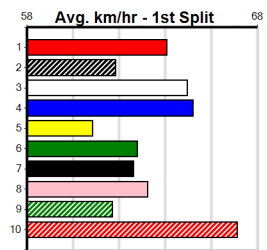

PAUA OF BUDDY AT STUD

Distance: 400m, Race Type: Tier 3 - Grade 7, Total Prizemoney: $1,530
1st: $1,000, 2nd: $320, 3rd: $160, 4th: $50

MAGIC OUTLAW (8) owns a handy 22.93 PB here and she should have enough pace to cross and lead. JACK'S ELATION (3) has been solidly placed in his past two and he can come out running. PINOT GRIGIO (7) can stay wide in her races.

Watchdog Tips: 8 3 7 1 Bet: Win 8

GREEDY RICH [7] Showed improvement last time, must keep safe $9.00
BD Dog Feb-23 Sire: HIGH EARNER Dam: DEVEL SIXTEEN
Owner(s): Vi Alskar Hundar (SYN), A Lie, J Sharp
Trainer: Jason Sharp (Lara)

EAT LESS JUNK [7] Still learning, can miss the kick, prefer others $7.50
BK Bitch Nov-22 Sire: FERAL FRANKY Dam: JUNK FOOD JUNKIE
Owner(s): A Lie
Trainer: Jason Sharp (Lara)

JACK'S ELATION [7] Solidly placed in his past two, danger if steps $4.00
BK Dog Mar-23 Sire: MY REDEEMER Dam: CAPTAIN JACKIE
Owner(s): waste of money (SYN), L Smith, T Wemyss, A Harnden, G Tyne
Trainer: Rosalie Kerr (Caldermeade)

MIDNIGHT SHIMMER (NSW)[7] Steady record here, drawn to find bother, no $10.00
BK Bitch Mar-22 Sire: SHIMA SHINE Dam: MIDNIGHT CARMEN
Owner(s): C Mcmillan
Trainer: Constance Mcmillan (Drouin)

REWRITTEN [7] Every chance at Bendigo, needs it easier $16.00
RF Dog Aug-21 Sire: BEWILDERING Dam: MISS DEE MEADOWS
Owner(s): S Van oirschot
Trainer: Steven Van oirschot (Moe South)

1

2

3

4

5