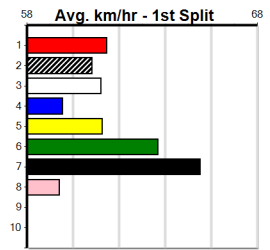

G'DAY CHEF CATERERS

Distance: 460m, Race Type: Tier 3 - Maiden, Total Prizemoney: $1,530
1st: $1,000, 2nd: $320, 3rd: $160, 4th: $50

ALONE (1) showed some improvement at Shepparton two runs back and he is drawn to make every post a winner. LITTLE CHATTER (6) has been consistent to date and she will be in the firing line throughout. EMPTINESS (7) can run a cheeky race

Watchdog Tips: **1** **6** **7** **2** **Bet:** **Win 1**

Form Box	Wgt	Dist	Track	Date	Time	BON	Margin	1st/2nd (Time)	PIR	Checked	Comment	WR	Split 1	S/P	Grade	
1	ALONE [M] Impressive two runs back, well drawn, go close $3.60															
	BEF Dog		Nov-22		Sire: BLACK MAGIC OPAL		Dam: MANIA		Trainer: Russell Edwards (Devon Meadow)							
	Owner(s): SEE THE DREAM (SYN), S Buccilli, B Buccilli															
	Winning Distances: < 300m (0) 300 - 399m (0) 400 - 499m (0) 500 - 599m (0) 600 - 699m (0) > 700m (0)															
	Winning Weights:															
	5th (7)	31.6	515	SAP	R2	02-Dec-24	30.34	29.53	5.50L SO YOU ASSUME (29.97)	M/7555				5.36	$10.90	M
	5th (8)	31.8	525	MEP	R2	11-Dec-24	31.21	29.83	11.00 MY GRACIE (30.48)	M/8875				5.41	$8.50	M
	2nd (8)	32.1	450	SHP	R3	19-Dec-24	25.90	25.45	2.25L SAVANNAH STAR (25.76)	M/333				6.91	$3.20	M
	6th (5)	32.7	460	GEL	R9	31-Dec-24	26.91	25.89	8.50L KIRKY STORM (26.35)	S/877				6.83	$5.90	M
	Last 3 wins NOT included above															
<table border="1"> <thead> <tr> <th>Bx</th> <th>1st</th> <th>2nd</th> <th>3rd</th> <th>4th</th> <th>5th</th> <th>6th</th> <th>7th</th> <th>8th</th> </tr> </thead> <tbody> <tr><td>1</td><td></td><td></td><td></td><td></td><td></td><td></td><td></td><td></td></tr> <tr><td>2</td><td></td><td></td><td></td><td></td><td></td><td></td><td></td><td></td></tr> <tr><td>3</td><td></td><td></td><td></td><td></td><td></td><td></td><td></td><td></td></tr> <tr><td>4</td><td></td><td></td><td></td><td></td><td></td><td></td><td></td><td></td></tr> <tr><td>5</td><td></td><td></td><td></td><td></td><td></td><td>1</td><td></td><td></td></tr> <tr><td>6</td><td></td><td></td><td></td><td></td><td></td><td></td><td></td><td></td></tr> <tr><td>7</td><td></td><td></td><td></td><td></td><td></td><td>1</td><td></td><td></td></tr> <tr><td>8</td><td>1</td><td></td><td></td><td></td><td>1</td><td></td><td></td><td></td></tr> </tbody> </table>																
<table border="1"> <thead> <tr> <th>Prize Best</th> <th>Starts</th> <th>Trk/Dts</th> <th>APM</th> </tr> </thead> <tbody> <tr> <td></td> <td></td> <td>4-0-1-0</td> <td>0-0-0-0</td> </tr> <tr> <td></td> <td></td> <td></td> <td>320</td> </tr> </tbody> </table>																

2	ESTHER'S JAKIT (NSW)[M] Placed in five of eight to date, must keep safe $8.00															
	BK Bitch		May-22		Sire: FERNANDO BALE		Dam: BOOK OF LUCK		Trainer: Andrew Wood (Nambrok)							
	Owner(s): J Dihm															
	Winning Distances: < 300m (0) 300 - 399m (0) 400 - 499m (0) 500 - 599m (0) 600 - 699m (0) > 700m (0)															
	Winning Weights:															
	5th (4)	25.7	435	SLE	R4	16-Oct-24	25.54	24.34	17.00 TOMMY THE HOOD (24.41)	M/477				5.35	$21.80	M
	3rd (3)	25.6	435	SLE	R3	23-Oct-24	25.11	24.65	1.00L CONNOR FLYNN JET (25.04)	M/222				5.43	$5.50	M
	3rd (2)	25.8	435	SLE	R3	30-Oct-24	25.56	24.81	7.00L PARUMBA CHA CHA (25.09)	M/633				5.51	$3.30	M
	2nd (2)	25.7	435	SLE	R3	05-Nov-24	25.01	24.54	2.75L SELECT JEALOUSY (24.83)	Q/333				5.35	$4.90	T3-RW
	4th (5)	25.4	435	SLE	R1	13-Nov-24	25.20	24.42	4.25L TERRORISING TOM (24.90)	M/244				5.41	$2.10	T3-M
2nd (2)	25.2	460	WGL	R2	21-Nov-24	26.56	25.98	1.00L MORAINIE MAX (26.49)	M/233				6.75	$5.00	T3-M	
ST (-)	25.5	460	WGL		19-Dec-24	26.57		0.01L Trial Cleared	M		1of1				ST	
3rd (7)	25.5	435	SLE	R2	01-Jan-25	25.46	24.63	6.00L MY BLUE ROSE (25.05)	M/345				5.42	$2.30	T3-M	
Last 3 wins NOT included above																
<table border="1"> <thead> <tr> <th>Bx</th> <th>1st</th> <th>2nd</th> <th>3rd</th> <th>4th</th> <th>5th</th> <th>6th</th> <th>7th</th> <th>8th</th> </tr> </thead> <tbody> <tr><td>1</td><td></td><td></td><td></td><td></td><td></td><td></td><td></td><td></td></tr> <tr><td>2</td><td>2</td><td>1</td><td></td><td></td><td></td><td></td><td></td><td></td></tr> <tr><td>3</td><td></td><td>1</td><td></td><td></td><td></td><td>1</td><td></td><td></td></tr> <tr><td>4</td><td></td><td></td><td></td><td></td><td>1</td><td></td><td></td><td></td></tr> <tr><td>5</td><td></td><td></td><td></td><td></td><td>1</td><td></td><td></td><td></td></tr> <tr><td>6</td><td></td><td></td><td></td><td></td><td></td><td></td><td></td><td></td></tr> <tr><td>7</td><td></td><td></td><td>1</td><td></td><td></td><td></td><td></td><td></td></tr> <tr><td>8</td><td></td><td></td><td></td><td></td><td></td><td></td><td></td><td></td></tr> </tbody> </table>																
<table border="1"> <thead> <tr> <th>Prize Best</th> <th>Starts</th> <th>Trk/Dts</th> <th>APM</th> </tr> </thead> <tbody> <tr> <td></td> <td></td> <td>26.56(2)-21/11/24</td> <td>8-0-2-3</td> </tr> <tr> <td></td> <td></td> <td></td> <td>1-0-1-0</td> </tr> <tr> <td></td> <td></td> <td></td> <td>840</td> </tr> </tbody> </table>