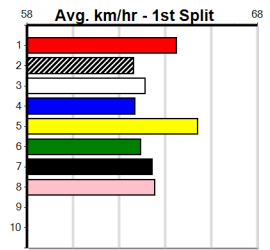

SHIMA SHINE AT STUD

Distance: 460m, Race Type: Grade 5 T3, Total Prizemoney: $1,530
1st: $1,000, 2nd: $320, 3rd: $160, 4th: $50

SON OF GHOST (5) has a good record here and he can atone for his luckless run at Sale when resuming from a spell. DARNUM FOX (6) is another who goes well here and she will be strong in the run home. WARRIOR JACK (4) is racing with confidence.

Watchdog Tips: 5 6 4 2 Bet: Win 5

WILD CUDDLE [5] Down on confidence, draw helps, place claims $7.50
BK Bitch Feb-22 Sire: FERAL FRANKY Dam: WAR RUBY
Trainer: Debra Cumes (Drouin West)
Winning Distances: < 300m (0) 300 - 399m (0) 400 - 499m (5) 500 - 599m (2) 600 - 699m (0) > 700m (0)
Winning Weights: 25.2(1) 25.9(1) 26.1(1) 26.5(1) 26.7(1) 27.2(1) 27.6(1)
Box History table and Prize Best Starts table included.

STRIKE IT RYKER (QLD)[5] Can come out running at times, must keep safe $9.00
BK Dog Jan-22 Sire: FERNANDO BALE Dam: DAM SLIPPERY
Trainer: Leanne Burke (Alberton West)
Winning Distances: < 300m (0) 300 - 399m (1) 400 - 499m (3) 500 - 599m (0) 600 - 699m (0) > 700m (0)
Winning Weights: 30.9(1) 31.1(1) 31.2(1) 31.3(1)
Box History table and Prize Best Starts table included.

GAZING COLLINDA [5] Front runner, too much pace out wide, tested $10.00
F Bitch May-22 Sire: ASTON DEE BEE Dam: AUDACIOUS BELL
Trainer: Samuel Tyler (Boisdale)
Winning Distances: < 300m (0) 300 - 399m (0) 400 - 499m (2) 500 - 599m (2) 600 - 699m (0) > 700m (0)
Winning Weights: 30.4(1) 30.8(1) 31.0(1) 31.1(1)
Box History table and Prize Best Starts table included.

WARRIOR JACK [5] Strong effort to score two runs back, major player $4.00
BK Dog Jan-23 Sire: ASTON RUPEE Dam: DIAMOND BANNER
Trainer: Corey Fulford (Maffra)
Winning Distances: < 300m (0) 300 - 399m (0) 400 - 499m (2) 500 - 599m (1) 600 - 699m (0) > 700m (0)
Winning Weights: 35.8(1) 36.0(1) 36.4(1)
Box History table and Prize Best Starts table included.

SON OF GHOST [5] No luck when resuming, can atone, go close $3.40
BK Dog Feb-22 Sire: CATCH THE THIEF Dam: SUPREME OUTLAW
Trainer: Adrian Nuttall (Woodside)
Winning Distances: < 300m (0) 300 - 399m (0) 400 - 499m (2) 500 - 599m (3) 600 - 699m (0) > 700m (0)
Winning Weights: 30.9(1) 31.1(3) 31.2(1)
Box History table and Prize Best Starts table included.