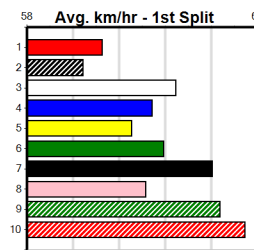

SPORTSBET GREEN TICKS

Distance: 400m, Race Type: Grade 5 T3, Total Prizemoney: $1,530
1st: $1,000, 2nd: $320, 3rd: $160, 4th: $50

OUR MATE BEAR (7) will find this easier than her most recent racing and she will get plenty of room early on. RANGER'S GIRL (8) likes to stay wide in her races and she will be strong in the run home. CUBAN CIGAR (3) has the class edge

Watchdog Tips: **7** **8** **3** **4** **Bet:** Box Quinella 3,7,8 ($10 for 333.33%)

1

SWEET TONIGHT [5] Needs to lead, will cop pressure, place best **$7.50**

F Bitch Oct-21 **Sire: ASTON DEE BEE** **Dam: RUBY GIRL** **Trainer: Shane Jack (Dalmore)**

Owner(s): DIRTY RATS TWO (SYN), S Jack, S Burke

Winning Distances: < 300m (0) 300 - 399m (2) 400 - 499m (4) 500 - 599m (0) 600 - 699m (0) > 700m (0)

Winning Weights: 27.9(1) 28.2(1) 28.6(2) 28.8(1) 29.5(1)

Pos	Time	Dist	Track	Date	Time	BOB	Margin	1st/2nd (Time)	PIR	Checked	Comment	WR	Split 1	S/P	Grade
5th (1)	29.9	435	SLE	R7	05-Nov-24	25.18	24.54	3.25L DR. BROOKLYNN (24.95)	Q/244	.	.	.	5.35	$7.60	T3-5
6th (1)	29.7	400	GEL	R13	12-Nov-24	23.56	22.54	5.50L SOLAR TOBY (23.20)	M/776	.	.	.	8.92	$24.50	5
6th (8)	29.7	400	GEL	R13	19-Nov-24	23.46	22.65	6.50L BLACK PISTOL (23.03)	M/66	.	.	.	8.83	$17.20	5
7th (5)	29.8	300	HVL	R12	02-Dec-24	17.28	16.80	6.00L SMOKIN' GRACIE (16.89)	M/3	.	SW	.	4.02	$85.70	5
1st (8)	29.5	435	SLE	R12	04-Dec-24	25.04	24.43	0.50L LILLY RUSH (25.07)	M/222	.	.	.	5.42	$7.90	T3-5
3rd (4)	29.5	435	SLE	R11	11-Dec-24	25.20	24.66	4.75L ULNA (24.87)	M/333	.	.	.	5.41	$6.30	5
4th (6)	29.3	435	SLE	R11	18-Dec-24	25.15	24.38	3.25L ARLUNYA (24.93)	M/355	.	.	.	5.43	$4.80	T3-5
4th (1)	29.6	435	SLE	R11	01-Jan-25	25.19	24.63	3.5L BEFORE NOON (24.96)	M/534	.	.	.	5.40	$3.00	T3-5

Last 3 wins NOT included above

1st (4)	28.6	435	SLE	R11	29-Feb-24	24.79	24.72	3.25L FULL GLAMOUR (25.01)	M/111	.	.	.	5.29	$5.90	6G
1st (7)	28.8	435	SLE	R11	27-May-24	24.75	24.27	1.00L WHISKEY TALKIN' (24.81)	M/111	.	.	.	5.35	$5.10	5
1st (5)	28.6	435	SLE	R12	17-Jul-24	24.95	24.54	3.00L BUSTER'S DREAM (25.14)	Q/111	.	.	.	5.26	$11.90	5

Box History

Bx	1st	2nd	3rd	4th	5th	6th	7th	8th
1	1				1	2	2	
2	1				1	1	2	1
3					1	1	1	
4	1	1	1	1	2	1	1	
5	1	1	1	1	1	1	2	2
6					1	3	1	
7	1	1	2		2	2	2	1
8	1	1	2		2			

Prize Best Starts Trk/Dts APM

Prize: $9305.00
Best Starts: 23.09(4)-11/4/24
Trk/Dts: 55-6-4-5
APM: 11-0-1-0
2946