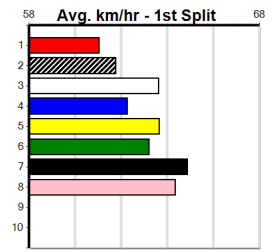

SENNACHIE AT STUD

Distance: 460m, Race Type: Grade 5 T3, Total Prizemoney: $1,530
1st: $1,000, 2nd: $320, 3rd: $160, 4th: $50

WANDANA LAD (8) is armed with impressive pace once balanced and he is ideally drawn out wide. RATTLE AND BANG (7) is better than his form indicates and he goes well here. CHERRY RED (3) can run a cheeky race.

Watchdog Tips: 8 7 3 1 Bet: Win 8

ASTON MONITOR [5] Down on confidence, this is easier, keep safe $7.50
BK Dog Jan-21 Sire: FLYING PENSKE Dam: ASTON TARA Trainer: Trevor Whitford (Willow Grove)
Winning Distances: < 300m (0) 300 - 399m (0) 400 - 499m (1) 500 - 599m (2) 600 - 699m (0) > 700m (0)
Winning Weights: 32.1(1) 32.9(1) 33.3(1)
2nd (8) 32.2 595 SAP R3 14-Oct-24 35.32 35.22 1.5L RIPTIDE RUSLIE (35.22) S/3333 . . . . 9.73 $105.90 5
6th (8) 32.7 660 BEN R4 18-Oct-24 39.18 38.39 12.00 INFRA ROCK (38.39) M/4566 . . . . 4.27 $108.00 RW
7th (1) 32.9 545 BAL R8 25-Nov-24 31.87 31.04 12.00 THIEF RETURNS (31.04) S/8787 . . . . 7.13 $48.50 T3-5
7th (5) 32.7 460 WGL R8 03-Dec-24 26.67 25.95 11.00 HOT SCOTCH (25.95) S/887 . . . . 6.83 $56.50 X45
2nd (1) 33.7 510 SLE R8 11-Dec-24 29.39 29.27 1.75L MADALIA TIPPER (29.27) M/642 . . . . 9.53 $33.80 5
8th (6) 33.6 640 SLE R5 20-Dec-24 37.46 36.19 14.00 GROOVEBIRD (36.51) M/8888 . . . . 6.38 $141.90 SH
5th (6) 33.3 600 MEP R8 01-Jan-25 35.28 34.74 8.00L LETIZIA (34.74) S/4445 . . . . 9.27 $158.50 5
6th (7) 33.5 515 SAP R7 06-Jan-25 30.54 29.37 7.50L SUPERFLY GIRL (30.05) S/4666 . . . . 5.25 $41.30 5NP
Last 3 wins NOT included above
1st (5) 32.9 460 WGL R2 27-Apr-23 26.14 25.97 3.25L BUSTLING BULL (26.36) Q/111 . . . . 6.58 $3.60 T3-M
1st (3) 33.3 595 SAP R1 12-Nov-23 35.01 34.13 1.25L FINALLY CHASING (35.10) M/3333 . . . . SW . 9.55 $4.60 RW
1st (2) 32.1 595 SAP R2 16-Sep-24 35.28 34.89 5.50L SPEEDY BEAR (35.63) M/2221 . . . . SW . 9.71 $14.60 RW

ENRAGED [5] *** SCRATCHED *** $10.00
BK Dog Apr-20 Sire: AMERICAN MONSTER Dam: RAPID BELLE NOIR Trainer: Ronald Cameron (Cranbourne)
Winning Distances: < 300m (0) 300 - 399m (2) 400 - 499m (11) 500 - 599m (0) 600 - 699m (0) > 700m (0)
Winning Weights: 32.7(1) 33.0(1) 33.4(2) 33.5(2) 33.8(3) 33.9(1) 34.0(1) 34.4(1) 34.6(1)
5th (8) 34.1 460 WGL R7 26-Sep-24 26.45 25.80 3.25L DON'T IGNORE ME (26.24) S/555 . . . . 6.77 $57.70 T3-5
1st (6) 33.5 400 WGL R12 03-Oct-24 23.03 22.58 1.5L LONG WAY HOME (23.12) S/73 . . . . SW . 8.75 $21.60 T3-5
1st (5) 33.4 400 WGL R4 11-Oct-24 22.97 22.36 0.50L PARIS CALLING (22.99) M/44 . . . . 8.54 $7.90 5
8th (2) 33.5 435 SLE R11 16-Oct-24 25.24 24.34 13.00 BURN ALONG (24.34) M/888 . . . . 5.47 $97.50 5
6th (8) 33.6 400 WGL R10 22-Oct-24 23.22 22.73 7.50L ASTON SPRITZ (22.73) S/87 . . . . 8.70 $56.60 X45
7th (7) 34.1 400 WGL R6 29-Oct-24 23.11 22.29 12.00 LIGHTNING JEWEL (22.29) S/87 . . . . 8.72 $105.00 X34
7th (3) 34.0 460 WGL R6 07-Nov-24 27.12 26.02 15.00 BLACK PINK (26.14) S/887 . . . . 6.97 $10.20 T3-5
8th (1) 33.7 400 WGL R12 29-Nov-24 23.70 22.61 15.00 MAJOR FRANKY (22.68) S/87 . . . . 8.93 $45.70 5
Last 3 wins NOT included above
1st (1) 33.8 395 TRA R10 18-Mar-24 22.66 22.19 1.5L OCEAN MIST (22.76) S/632 . . . . 3.95 $5.80 T3-5
1st (7) 33.5 400 WGL R12 04-Apr-24 23.16 22.65 3.75L SHE'S ROSES (23.42) S/53 . . . . 8.82 $3.70 T3-5
1st (3) 33.8 400 WGL R4 29-Aug-24 23.39 23.00 0.75L INTER BEAST BOY (23.43) S/75 . . . . 8.69 $8.80 T3-5