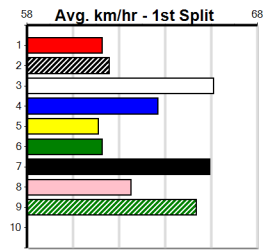

VIATEK (1-2 WINS)

Distance: 460m, Race Type: Tier 3 - Restricted Win, Total Prizemoney: $1,530
1st: $1,000, 2nd: $320, 3rd: $160, 4th: $50

BLINKED (7) has been racing well in better company of late and she has the speed to cross and lead throughout. PARUMBA DAWN (4) has been placed in three of six here and she can come out running. ASTON HONCHO (3) has solid claims

Watchdog Tips: 7 4 3 1 Bet: Box Quinella 3,4,7 ($10 for 333.33%)

Table with columns: Form Box, Wgt, Dist, Track, Date, Time, BON, Margin, 1st/2nd (Time), PIR, Checked, Comment, W/R, Split 1, S/P, Grade

PAW ISABELLE (NSW)[7] Placed in three of five here, must keep safe $4.60
Owner(s): L Harris
Sire: ALLEN DEED Dam: FANTA BALE
Trainer: Luke Harris (Devon Meadows)
Winning Distances: < 300m (0) 300 - 399m (0) 400 - 499m (1) 500 - 599m (0) 600 - 699m (0) > 700m (0)
Winning Weights: 28.1(1)
Box History table and Prize Best Starts table included.

CROWN ARYA [7] Down on confidence, poor strike rate, tested $21.00
Owner(s): T Kennedy-harris
Sire: TIGGERLONG TONK Dam: QUEENIE JEAN
Trainer: Tammy Kennedy-harris (Devon M)
Winning Distances: < 300m (0) 300 - 399m (0) 400 - 499m (1) 500 - 599m (0) 600 - 699m (0) > 700m (0)
Winning Weights: 28.6(1)
Box History table and Prize Best Starts table included.

ASTON HONCHO [6] Impressive in his past two, threat with luck $4.60
Owner(s): C Mackie
Sire: FERNANDO BALE Dam: ASTON ULTRA
Trainer: Corey Mackie (Tooradin)
Winning Distances: < 300m (0) 300 - 399m (2) 400 - 499m (0) 500 - 599m (0) 600 - 699m (0) > 700m (0)
Winning Weights: 32.2(1) 32.5(1)
Box History table and Prize Best Starts table included.

PARUMBA DAWN [6] Placed in three of six here, early speed, danger $3.40
Owner(s): E Lieshout
Sire: HARD STYLE RICO Dam: POPPY TALK
Trainer: Eddie Lieshout (Drouin West)
Winning Distances: < 300m (0) 300 - 399m (0) 400 - 499m (2) 500 - 599m (0) 600 - 699m (0) > 700m (0)
Winning Weights: 28.1(1) 28.7(1)
Box History table and Prize Best Starts table included.

FREEDOM GIRL [7] Long time since her last win, out of her depth $21.00
Owner(s): J Carr
Sire: OUT OF RANGE Dam: FREEDOM FIRE
Trainer: John Carr (Devon Meadows)
Winning Distances: < 300m (0) 300 - 399m (0) 400 - 499m (1) 500 - 599m (0) 600 - 699m (0) > 700m (0)
Winning Weights: 27.0(1)
Box History table and Prize Best Starts table included.

1

2

3

4

5