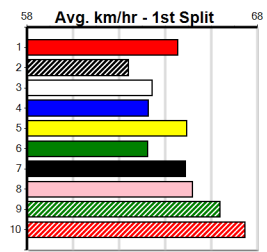

BARN BAR FUNCTION ROOM

Distance: 400m, Race Type: Grade 5 T3, Total Prizemoney: $1,530
1st: $1,000, 2nd: $320, 3rd: $160, 4th: $50

JUST LIKE AUDREY (3) resumes from a spell and she looks very well graded in this event.
AUDACIOUS LIVVY (6) was narrowly beaten at Sale and she should be in the mix again. HOOKED
ON YUKI (7) is improving all the time.

Watchdog Tips: **3** **6** **7** **1** **Bet:** **Box Quinella 3,6,7 ($10 for 333.33%)**

1

OLYMPIC HISTORY [5] **Solid record here, has the good draw, keep safe** **$7.50**
BK Dog Oct-21 **Sire: BLUE MOON RISING** **Dam: VALHALLA GIRL** **Trainer: Steven Van oirschot (Moe South)**
Owner(s): S Van oirschot
Winning Distances: < 300m (0) 300 - 399m (1) 400 - 499m (3) 500 - 599m (0) 600 - 699m (0) > 700m (0)
Winning Weights: 28.1(1) 28.2(1) 28.3(2)

Form	Box	Wgt	Dist	Track	Date	Time	BON	Margin	1st/2nd (Time)	PIR	Checked	Comment	WR	Split 1	S/P	Grade
8th	(7)	28.0	400	WGL	R10	24-Oct-24	24.28	22.95	17.00 DROOPY'S BREW (23.12)	M/77	.	.	.	8.85	$11.40	T3-RW
1st	(5)	28.2	400	WGL	R11	31-Oct-24	23.02	22.67	2.50L MISS DAICOS (23.19)	M/11	.	.	.	8.37	$25.80	T3-5
3rd	(5)	28.3	400	WGL	R12	04-Nov-24	22.99	22.45	1.25L NO DOORS (22.91)	Q/21	.	.	.	8.35	$66.20	5
8th	(4)	28.0	390	SHP	R3	11-Nov-24	22.83	21.77	11.00 SWEET VALENTINE (22.12)	M/66	.	.	.	8.60	$15.60	5
6th	(1)	27.7	390	BAL	R14	20-Nov-24	22.52	21.84	4.75L KALUNA CHAOS (22.20)	Q/23	.	.	.	8.45	$23.80	5
5th	(7)	27.7	300	HVL	R10	27-Nov-24	17.04	16.81	3.25L LITTLE MISS ENVY (16.81)	M/4	.	.	.	3.94	$10.70	5
4th	(2)	28.0	300	HVL	R4	27-Dec-24	17.33	16.90	6.50L BRUTAL POWER (16.90)	M/7	.	.	.	4.03	$7.50	T3-5
2nd	(6)	28.3	425	BEN	R5	01-Jan-25	24.72	24.10	1.00L DELIGHTFUL (24.66)	M/332	.	SW	.	6.62	$5.70	5

Last 3 wins NOT included above

1st	(1)	28.3	425	BEN	R2	24-Jul-24	24.56	24.31	2.50L BLUE TICK STELLA (24.72)	M/111	.	SW	.	6.73	$4.60	M
1st	(7)	28.3	400	WGL	R10	01-Aug-24	23.18	22.88	0.50L MIDNIGHT SHIMMER (23.20)	M/33	.	.	.	8.61	$6.00	7
1st	(6)	28.1	300	HVL	R3	09-Oct-24	17.18	16.85	2.00L ATHENIAN GODDESS (17.32)	.	.	.	.	.	$10.90	X67

Box History

Bx	1st	2nd	3rd	4th	5th	6th	7th	8th
1	1						1	2
2		2						1
3					1			1
4								1
5	1		1					
6	1	1				1		
7	1				1			1
8								1

Prize Best Starts Trk/Dts APM $5360.00 22.99(5)-4/11/24 22-4-3-1 10-2-1-1 2890