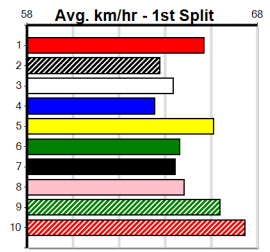

M C GRAFIX & SIGNS

Distance: 400m, Race Type: Grade 5 T3, Total Prizemoney: $1,530
1st: $1,000, 2nd: $320, 3rd: $160, 4th: $50

WEARING LEVIS (8) is better than his past few runs and the wide draw should suit. SPICY PIPER (5) can come out running and she does her best work around this circuit. BANDIT BARBIE (4) owns a slick 22.67 PB here and she just needs luck early

Watchdog Tips: 8 5 4 1 Bet: Win 8

TOOTSIE [5] Returned to form at Sale, must keep safe $3.60
RF Bitch Sep-21 Sire: FERNANDO BALE Dam: AMELIA CHRISTA
Trainer: William Dawes (Moe South)
Winning Distances: < 300m (0) 300 - 399m (5) 400 - 499m (6) 500 - 599m (2) 600 - 699m (0) > 700m (0)
Winning Weights: 25.8(1) 25.9(1) 26.1(1) 26.3(1) 26.5(2) 26.6(2) 26.7(2) 26.9(1) 27.1(1) 27.4(1)
3rd (2) 27.2 300 HVL R11 01-Nov-24 17.08 16.82 4.00L CLARK (16.82) M/1 . . . 3.92 $5.70 T3-5
1st (7) 26.9 400 WGL R5 07-Nov-24 22.99 22.67 3.00L TAKE THE EDGE (23.20) M/31 . . . 8.51 $2.70 T3-5
4th (3) 26.7 400 WGL R3 12-Nov-24 22.96 22.37 4.00L ACACIA ROCKET (22.68) M/33 . . . 8.45 $11.80 5
4th (3) 26.8 400 WGL R11 19-Nov-24 22.94 22.27 10.00 HERE COMES BLUE (22.27) M/44 . . . 8.53 $20.40 5
3rd (1) 27.1 460 WGL R6 03-Dec-24 26.51 25.95 3.00L PAW LAUREN (26.32) M/111 . . . 6.51 $16.30 5
5th (4) 27.4 435 SLE R11 20-Dec-24 24.94 24.11 6.00L VALENCIA JIM (24.52) M/112 . . . 5.21 $19.00 5
6th (1) 27.7 435 SLE R11 26-Dec-24 24.96 23.93 8.50L TOMMY TEQUILA (24.40) M/145 . . . 5.23 $65.00 X45
1st (7) 27.4 435 SLE R8 01-Jan-25 24.81 24.63 0.50L SMOOTH RANGER (24.83) M/111 . . . SW . 5.21 $4.60 T3-5
Last 3 wins NOT included above
1st (5) 26.1 400 WGL R12 07-May-24 23.02 22.47 0.25L LILY CRACKERS (23.03) Q/11 . . . 8.47 $3.30 5
1st (6) 26.7 300 HVL R12 23-Jul-24 16.89 16.72 3.75L WHY NOT BRYCE (17.15) Q/3 . . . 4.03 $1.70 T3-5
1st (1) 27.1 400 WGL R5 24-Oct-24 23.11 22.95 2.25L LORD PANAMA (23.25) Q/11 . . . 8.36 $3.10 T3-5
Box History
Bx 1st 2nd 3rd 4th 5th 6th 7th 8th
1 3 1 1 1 2 1 1 1
2 4 3 1 1 1 1 2
3 3 4 2 1 1 1 1
4 1 2 2 2 1 2 1
5 1 2 2 1 1 3
6 1 1 1 1 1 1
7 2 1 1 2 2 3
8 2 1 1 1 1 1
Prize Best $21630.00
Starts 22.94(3)-19/11/24
Trk/Dts 60-13-8-3
APM 11-3-0-1 5250