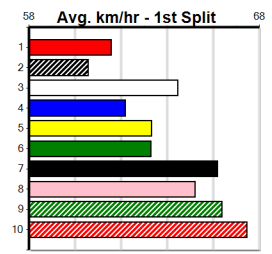

OAKS SUPER BOX

Distance: 400m, Race Type: Grade 5 T3, Total Prizemoney: $1,530
1st: $1,000, 2nd: $320, 3rd: $160, 4th: $50

FIRE ANT (6) will find this easier than her most recent racing and she can find the top in the middle stages. VINNIE'S CAMEL (8) is better than his past few runs and he will get plenty of room early on. LILLY RUSH (5) can run a cheeky race

Watchdog Tips: 6 8 5 3 Bet: Box Quinella 5,6,8 ($10 for 333.33%)

1 GEOFF'S BOMBER [5] Placed in only six of 16 here, place claims best $10.00
BK Dog Jun-21 Sire: ASTON DUKE Dam: ROZEHILL BETH
Owner(s): G Green
Trainer: Geoffrey Green (Woodside)
Winning Distances: < 300m (0) 300 - 399m (5) 400 - 499m (3) 500 - 599m (0) 600 - 699m (0) > 700m (0)
Winning Weights: 32.3(1) 32.4(2) 32.6(1) 32.7(1) 32.8(1) 32.9(1) 33.2(1)
Box History table and Prizelist table included.

2 YARRELL BALE (NSW)[5] One paced, not racing well enough, prefer others $12.00
F Dog Oct-20 Sire: ALLEN DEED Dam: KACHINA ALLEN
Owner(s): L Harris
Trainer: Tammy Kennedy-harris (Devon M)
Winning Distances: < 300m (0) 300 - 399m (0) 400 - 499m (3) 500 - 599m (3) 600 - 699m (0) > 700m (0)
Winning Weights: 30.4(1) 30.7(1) 31.0(1) 31.4(1) 31.8(2)
Box History table and Prizelist table included.

3 HOLTORF BALE (NSW)[5] Hit or miss early, has the talent, keep safe $7.50
BK Dog Nov-20 Sire: DYNA VILLA Dam: DYNA NINA
Owner(s): L Harris
Trainer: Luke Harris (Devon Meadows)
Winning Distances: < 300m (5) 300 - 399m (8) 400 - 499m (7) 500 - 599m (0) 600 - 699m (0) > 700m (0)
Winning Weights: 30.9(1) 31.8(1) 32.1(2) 32.3(1) 32.6(5) 32.8(2) 32.9(3) 33.1(2) 33.2(1) 33.4(1) 33.5(1)
Box History table and Prizelist table included.

4 BOMBER'S REWARD [5] Every chance two runs back, place claims best $8.00
BK Dog Sep-20 Sire: BOMBER JACK Dam: ROZEHILL BETH
Owner(s): G Green
Trainer: Geoffrey Green (Woodside)
Winning Distances: < 300m (0) 300 - 399m (4) 400 - 499m (3) 500 - 599m (0) 600 - 699m (0) > 700m (0)
Winning Weights: 31.0(1) 31.2(1) 32.0(1) 32.1(1) 32.2(1) 32.5(2)
Box History table and Prizelist table included.

5 LILLY RUSH [5] Led for a long way last time, can threaten $6.00
WBK Bitch Jun-20 Sire: DJAYS OCTANE Dam: LEKTRA MISS
Owner(s): P Larkin
Trainer: Paul Larkin (Drouin)
Winning Distances: < 300m (0) 300 - 399m (5) 400 - 499m (4) 500 - 599m (0) 600 - 699m (0) > 700m (0)
Winning Weights: 25.0(1) 25.3(1) 25.9(2) 26.1(1) 26.2(1) 26.3(1) 26.9(2)
Box History table and Prizelist table included.