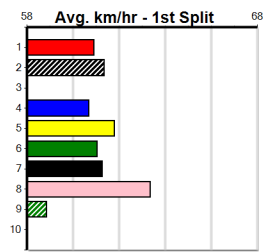

RSN GREY AREAS - WEDNESDAY & FRIDAY

Distance: 400m, Race Type: Tier 3 - Maiden, Total Prizemoney: $1,530
1st: $1,000, 2nd: $320, 3rd: $160, 4th: $50

WARRIOR LIZZY (2) has been placed in two of her past three and she has the speed to lead throughout. HOW HIGH JIVE (8) owns a solid 23.10 PB here and she can settle on the speed. MYSTERIOUS GIRL (6) has claims.

Watchdog Tips: **2** **8** **6** **5** **Bet:** Box Quinella 2,6,8 ($10 for 333.33%)

Form Box	Wgt	Dist	Track	Date	Time	BON	Margin	1st/2nd (Time)	PIR	Checked	Comment	WR	Split 1	S/P	Grade	
1	SLOW CHEETAH [M] Failed to beat a runner in both tries, tested $16.00															
	BK	Bitch	Apr-22		Sire: BERNARDO		Dam: RED HOT TEARS		Trainer: Darrell Saunders (Somerville)							
	Owner(s): SAUNDERS CLAN (SYN), D Saunders, B Saunders, W Saunders, G Saunders															
	Winning Distances: < 300m (0) 300 - 399m (0) 400 - 499m (0) 500 - 599m (0) 600 - 699m (0) > 700m (0)															
	Winning Weights:															
	8th (5)	29.3	400	WGL	R1	24-Dec-24	24.35	22.19	25.00	ASTON RAYNER (22.62)	Q/78			8.96	$39.50	M
	8th (6)	29.1	400	WGL	R1	31-Dec-24	23.57	22.38	6.50L	DOUBLE DAICOS (23.12)	M/88			8.78	$63.10	M
	Last 3 wins NOT included above															
	Box History															
	Prize Best Starts Trk/Dts APM															
2	WARRIOR LIZZY [M] Placed in two of her past three, hard to hold out $4.00															
	BK	Bitch	Jan-23		Sire: ASTON RUPEE		Dam: DIAMOND BANNER		Trainer: Cindy Fulford (Maffra)							
	Owner(s): L Fulford															
	Winning Distances: < 300m (0) 300 - 399m (0) 400 - 499m (0) 500 - 599m (0) 600 - 699m (0) > 700m (0)															
	Winning Weights:															
	4th (4)	28.3	400	WGL	R1	11-Oct-24	23.81	22.36	16.00	CORINTHIAN (22.71)	Q/32			8.66	$22.30	M
	7th (6)	27.7	435	SLE	R3	16-Oct-24	26.19	24.34	21.00	HOLLY ROSE (24.74)	M/677			5.49	$51.60	M
	5th (6)	28.1	400	WGL	R2	14-Nov-24	23.73	22.72	13.00	MARSHMALLOW (22.88)	M/55			8.72	$17.20	M
	7th (4)	28.1	435	SLE	R1	27-Nov-24	25.76	24.44	18.00	SCOUT ACE (24.56)	M/666			5.47	$60.50	M
	3rd (6)	28.2	400	WGL	R2	05-Dec-24	23.38	22.65	11.00	FLYING MCKEON (22.66)	M/33			8.64	$12.70	M
3rd (7)	27.9	400	WGL	R3	12-Dec-24	23.56	22.69	9.00L	CORDOVA (22.94)	Q/33			0.00	$34.10	T3-M	
7th (5)	28.0	435	SLE	R1	01-Jan-25	25.79	24.63	15.00	SALLY CAN WAIT (24.79)	M/566			5.54	$40.20	T3-M	
Last 3 wins NOT included above																
Box History																
Prize Best Starts Trk/Dts APM																
3	AURORA SKY FORCE [M] Yet to fire, need more time, tough ask $14.00															
	RF	Bitch	Oct-22		Sire: FERAL FRANKY		Dam: MEPUNGA HOLLY		Trainer: Geoffrey Jolly (Pakenham)							
	Owner(s): G Jolly															
	Winning Distances: < 300m (0) 300 - 399m (0) 400 - 499m (0) 500 - 599m (0) 600 - 699m (0) > 700m (0)															
	Winning Weights:															
	F (6)	25.8	400	WGL	R3	26-Nov-24	0.00	22.27		DO SOMETHING (22.75)	V5				$38.60	M
	8th (3)	26.1	400	WGL	R1	10-Dec-24	24.44	22.39	24.00	HERE COMES FOXY (22.79)	M/88			9.25	$21.50	M
	Last 3 wins NOT included above															
	Box History															
	Prize Best Starts Trk/Dts APM															
4	BOMBER'S BEAUTY [M] Well beaten in all 20 runs, must find plenty $9.00															
	RBD	Dog	Nov-21		Sire: WORM BURNER		Dam: NICMAC PADDYWACK		Trainer: Geoffrey Green (Woodside)							
	Owner(s): G Green															
	Winning Distances: < 300m (0) 300 - 399m (0) 400 - 499m (0) 500 - 599m (0) 600 - 699m (0) > 700m (0)															
	Winning Weights:															
	7th (3)	29.8	400	WGL	R2	25-Jan-24	23.99	22.82	10.00	TARGET RANGE (23.31)	Q/67			8.91	$85.30	T3-M
	7th (5)	29.8	395	TRA	R2	29-Jan-24	22.99	22.06	7.00L	DR. KAI (22.51)	M/777			3.98	$82.60	T3-M
	8th (5)	29.6	400	WGL	R2	08-Feb-24	24.09	22.63	13.00	PACIFIC PRINCESS (23.23)	M/88			8.93	$23.20	T3-M
	ST (-)	31.4	435	SLE		13-Nov-24	25.39		0.01L	Trial Cleared	M	1of1				ST
	6th (2)	30.7	400	WGL	R1	21-Nov-24	23.25	22.66	5.50L	RUTH'S COMMANDER	M/55			8.61	$78.90	T3-M
7th (6)	31.7	435	SLE	R3	27-Nov-24	26.35	24.44	20.00	BLUE MARGUERITE (24.98)	M/377		VO	5.48	$61.80	M	
4th (5)	31.0	435	SLE	R1	18-Dec-24	25.33	24.38	11.00	STAR STATUS (24.61)	M/333			5.40	$109.30	T3-M	
6th (3)	30.6	435	SLE	R1	29-Dec-24	25.75	24.09	15.00	PAW NEVADA (24.70)	M/366			5.34	$43.00	M	
Last 3 wins NOT included above																
Box History