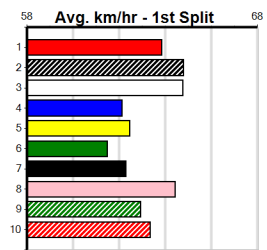

PHOTO MAN AT STUD

Distance: 400m, Race Type: Tier 3 - Grade 6, Total Prizemoney: $1,530
1st: $1,000, 2nd: $320, 3rd: $160, 4th: $50

PARUMBA RUMBA (2) resumes from a spell and he recently trialed in good fashion around this circuit. BLISSFUL RAIN (5) is dropping slightly in class and she just needs a clear crack mid race. EPISODE FIVE (6) may be value

Watchdog Tips: 2 5 6 8 Bet: Win 2

Race card for BEST DRESSED (NSW)[6]. Back in form but this is harder, prefer to watch. $10.00. Trainer: William Dawes (Moe South). Includes winning distances, weights, and a box history table.

Race card for PARUMBA RUMBA [6]. Resuming, trialed well here, expected to fire. $2.60. Trainer: Eddie Lieshout (Drouin West). Includes winning distances, weights, and a box history table.

Race card for OCTOBER RAIN [6]. Good early burn, will get tired, place claims. $7.50. Trainer: Constance Mcmillan (Drouin). Includes winning distances, weights, and a box history table.

Race card for SCOTT PLENTY (NSW)[6]. Poor record here, drawn to find bother, no. $21.00. Trainer: Andrew Wood (Nambrook). Includes winning distances, weights, and a box history table.

Race card for BLISSFUL RAIN [6]. Shows promise, nice turn of foot, main danger. $4.60. Trainer: Brett Mackie (Tooradin). Includes winning distances, weights, and a box history table.