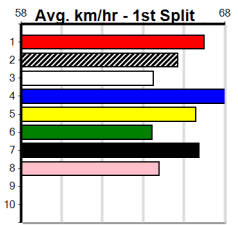

9 * NO RESERVE *****

Trainer:
 Owner(s):

1	2	3	4	5	6	7	8

10 * NO RESERVE *****

Trainer:
 Owner(s):

1	2	3	4	5	6	7	8

GREYHOUNDS ENTERTAINMENT

Distance: 515m, Race Type: Mixed 4/5, Total Prizemoney: \$9,055
 1st: \$6,100, 2nd: \$1,870, 3rd: \$935, 4th: \$150