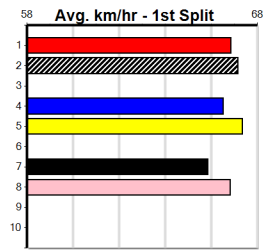

SPORTSBET NOBODY DOES IT EASIER

Distance: 595m, Race Type: Mixed 4/5, Total Prizemoney: $10,375
1st: $7,000, 2nd: $2,150, 3rd: $1,075, 4th: $150

SHAKE IT OFF (8) has won three of five here and she has the speed to cross and lead throughout.
SHADOWS OF BLUE (1) is a powerful type and he can atone for some luckless runs of late.
ZIPPING KAI (4) can come out running and is a threat

Watchdog Tips: 8 1 4 7 Bet: Box Trifecta 1,4,7,8 ($10 for 41.67%)

Form Box Wgt Dist Track Date Time BON Margin 1st/2nd (Time) PIR Checked Comment W/R Split 1 S/P Grade

SHADOWS OF BLUE [4] Good record here, well drawn, danger with luck $7.50
Owner(s): CHAMPAGNE PTN (SYN), S Smith, A Langton
Winning Distances: < 300m (0) 300 - 399m (0) 400 - 499m (1) 500 - 599m (4) 600 - 699m (3) > 700m (1)
Winning Weights: 33.2(1) 33.8(1) 34.0(3) 34.1(3) 34.8(1)

Box History
Bx 1st 2nd 3rd 4th 5th 6th 7th 8th
1 1 1 1 1 1 1 1
2 3 2 2 1 1 1 1
3 1 2 1 1 2 1 1
4 1 1 1 1 1 1 1
5 2 1 1 1 1 2 1
6 1 1 1 1 1 1 1
7 2 1 1 1 1 1 1
8 1 1 1 2 1 1 1
Prize Best $66750.00
Starts 34.00(2)-10/10/24
Trk/Dts 40-9-6-7
APM 6-2-1-1 31904

UTRILLO BALE (NSW)[5] Every chance here last week, needs it easier $10.00
Owner(s): B Wheeler
Winning Distances: < 300m (0) 300 - 399m (0) 400 - 499m (2) 500 - 599m (8) 600 - 699m (0) > 700m (0)
Winning Weights: 26.9(1) 27.1(1) 27.3(1) 27.4(1) 27.9(2) 28.0(2) 28.1(2)

Box History
Bx 1st 2nd 3rd 4th 5th 6th 7th 8th
1 2 2 1 1 1 1 1
2 3 1 1 1 1 1 1
3 4 2 1 1 1 1 1
4 1 1 1 1 1 1 1
5 1 1 2 1 1 1 1
6 1 1 1 1 1 1 1
7 2 1 1 1 1 1 1
8 2 2 1 1 1 1 1
Prize Best $53295.00
Starts 34.40(8)-26/12/24
Trk/Dts 38-10-9-4
APM 2-0-1-1 26083

*** VACANT BOX ***
Owner(s):
Winning Distances: < 300m (0) 300 - 399m (0) 400 - 499m (0) 500 - 599m (0) 600 - 699m (0) > 700m (0)
Winning Weights:

ZIPPING KAI (NSW)[5] Bold front runner, serious threat if she crosses $3.20
Owner(s): Hallinan Hallinan (SYN), M Hallinan, F Hallinan
Winning Distances: < 300m (0) 300 - 399m (0) 400 - 499m (1) 500 - 599m (6) 600 - 699m (1) > 700m (0)
Winning Weights: 30.0(1) 30.5(1) 30.6(2) 30.7(1) 30.8(2) 31.0(1)

Box History
Bx 1st 2nd 3rd 4th 5th 6th 7th 8th
1 2 1 1 1 1 1 1
2 1 1 1 1 2 1 1
3 1 1 2 1 1 1 1
4 1 1 1 1 1 1 1
5 1 1 2 1 1 1 1
6 2 1 1 1 1 1 1
7 1 1 1 1 1 1 1
8 1 1 1 1 2 1 1
Prize Best $121560.00
Starts 34.07(4)-28/10/24
Trk/Dts 38-8-6-6
APM 4-1-0-2 81204

TULLY LUNA [4] More than capable but may get back early, risky $8.00
Owner(s): A Smith
Winning Distances: < 300m (0) 300 - 399m (0) 400 - 499m (1) 500 - 599m (7) 600 - 699m (3) > 700m (0)
Winning Weights: 25.6(1) 25.9(1) 26.0(1) 26.1(1) 26.4(1) 26.5(1) 26.7(2) 27.1(2) 27.3(1)

Box History
Bx 1st 2nd 3rd 4th 5th 6th 7th 8th
1 1 1 1 1 1 1 1
2 3 2 1 1 1 1 1
3 2 1 1 1 2 1 1
4 2 1 1 2 1 1 1
5 1 1 1 1 1 1 1
6 2 2 1 1 1 1 1
7 2 3 1 2 1 1 1
8 1 1 1 1 2 1 1
Prize Best $82348.13
Starts 34.27(8)-12/12/24
Trk/Dts 46-11-7-10
APM 6-1-3-1 36562