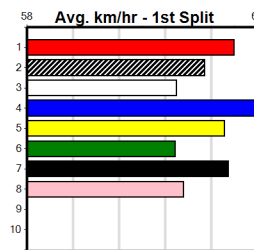

GREYHOUNDS ENTERTAINMENT

Distance: 515m, Race Type: Mixed 4/5, Total Prizemoney: $9,055
1st: $6,100, 2nd: $1,870, 3rd: $935, 4th: $150

GIACOMO (5) is already G1 placed and he is armed with dazzling pace once balanced. PAW YASMIN (1) has been impressive in her past two and she is drawn to settle close. SPRITELY SIAN (4) is getting stronger all the time

Watchdog Tips: 5 1 4 8 Bet: Win 5

Race 1: PAW YASMIN (NSW)[5] Impressive in her past two, well drawn, danger $4.00. Includes owner, sire, dam, winning distances, and box history.

Race 2: ROCK ME ROCCO [5] Good record here but down on confidence, risky $16.00. Includes owner, sire, dam, winning distances, and box history.

Race 3: NAVARINO [4] Lack of early speed is a worry, prefer to watch $12.00. Includes owner, sire, dam, winning distances, and box history.

Race 4: SPRITELY SIAN (NSW)[5] Explodes soon after box rise, looks a threat $4.80. Includes owner, sire, dam, winning distances, and box history.

Race 5: GIACOMO [5] G1 placed, gets a nice cart across, go close $3.20. Includes owner, sire, dam, winning distances, and box history.