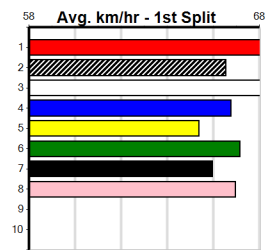

SANDOWN VET CLINIC

Distance: 715m, Race Type: Grade 5, Total Prizemoney: $10,095
1st: $6,800, 2nd: $2,095, 3rd: $1,050, 4th: $150

REITERATE (1) is drawn to hold the early lead and he should have a nice break as they turn for home. GROOVEBIRD (3) is a serious up and comer and she will pressure the red for most of the journey. PIGWIDGEON (7) can run a cheeky race.

Watchdog Tips: 1 3 7 4 Bet: Win 1

Race card for REITERATE [5]. Dog: WBK, Dog: Dog, Date: Jul-22. Sire: FERNANDO BALE, Dam: SILKEN. Trainer: Jeffrey Britton (Anakie). Prize: $2.90. Includes box history and performance data.

Race card for FACETIOUS [5]. Dog: BD, Dog: Bitch, Date: Dec-21. Sire: SUPERIOR PANAMA, Dam: GEMILLY. Trainer: Bruno Panetta (Melton West). Prize: $12.00. Includes box history and performance data.

Race card for GROOVEBIRD [5]. Dog: BK, Dog: Bitch, Date: May-22. Sire: NEED MY MONEYNOW, Dam: SAINT WEST. Trainer: Jeffrey Britton (Anakie). Prize: $3.50. Includes box history and performance data.

Race card for HENRY INTENTION [5]. Dog: BD, Dog: Dog, Date: Nov-21. Sire: AUSSIE INFRARED, Dam: JANE'S INTENTION. Trainer: Tom O'Neill (Pearcedale). Prize: $12.00. Includes box history and performance data.

Race card for CASHING OUT [5]. Dog: BK, Dog: Dog, Date: Aug-22. Sire: ASTON RUPEE, Dam: CHRISTMAS MAGIC. Trainer: Vicki Wisener (Devon Meadows). Prize: $4.20. Includes box history and performance data.