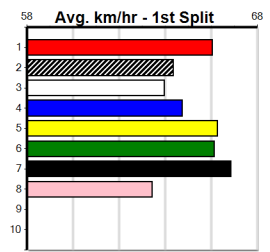

Distance: 515m, Race Type: Grade 5, Total Prizemoney: $8,785
1st: $5,900, 2nd: $1,820, 3rd: $915, 4th: $150

WHIPPING IT (6) can be a tad risky at box rise but he can carve out sizzling sectionals and he looks suited in this event. PAW FARINA (4) has won three on the spin and he just needs a little room early on. VERSNELLEN (1) has the good draw.

Watchdog Tips: 6 4 1 2 Bet: Win 6

Form Box Wgt Dist Track Date Time BON Margin 1st/2nd (Time) PIR Checked Comment W/R Split 1 S/P Grade

VERSNELLEN [5] First look here but has the engine, threat $7.50
BD Dog Feb-22 Sire: FERNANDO BALE Dam: VAN NINDI
Owner(s): SCOTT FORTITUDE (SYN), E Scott, L Scott
Trainer: Emma Scott (Tatura)

PAW PHELPS (NSW)[5] Led for a long way in his past two, respect $6.00
BK Dog Dec-22 Sire: BERNARDO Dam: DYNA HARPA
Owner(s): B Wheeler
Trainer: Mark Delbridge (Balliang)

POCKET MOUSE [5] In form but this is a lot harder, prefer to watch $21.00
BE Bitch Dec-22 Sire: FERAL FRANKY Dam: SEVILLA
Owner(s): SCOTLAND (SYN), D Ireland, A Scott
Trainer: Jason Formosa (Heathcote)

PAW FARINA (NSW)[5] Won three on the spin, good muster, danger $4.80
RBD Dog Feb-23 Sire: CHRISTO BALE Dam: WANNA ALLEN
Owner(s): B Wheeler
Trainer: Robert Camilleri (Lara)

LOVELY LAINEY [5] Front runner, too much pace inside and out $12.00
BK Bitch Jun-22 Sire: ASTON DEE BEE Dam: MIA'S HAND
Owner(s): R Haines
Trainer: Donna Dean (Nyora)

1

2

3

4

5

Box History table for Versnellen [5]

Box History table for Paw Phelps (NSW)[5]

Box History table for Pocket Mouse [5]

Box History table for Paw Farina (NSW)[5]

Box History table for Lovely Laine [5]