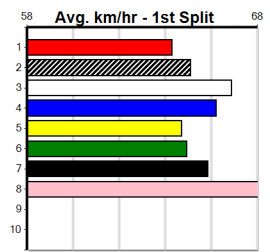

SANDOWN DOGS EVERY MONDAY NIGHT

9

9:43PM

(VIC time)

Distance: 515m, Race Type: Grade 5, Total Prizemoney: $8,785
1st: $5,900, 2nd: $1,820, 3rd: $915, 4th: $150

SUNNYSIDE JO (8) is absolute money at box rise and she can break up the field as they head through the bend. BO RHAPSODY (6) has class on his side and he should be in the firing line from the outset. PAW VINCE (1) has the good draw

Watchdog Tips: 8 6 1 2 **Bet:** Win 8

1

PAW VINCE (NSW)[5] **$5.50**

BK Dog Sep-22 **Sire: FERNANDO BALE Dam: HELMA BALE**

Owner(s): B Wheeler Trainer: Samantha Grenfell (Anakie)

Winning Distances: < 300m (0) 300 - 399m (1) 400 - 499m (2) 500 - 599m (2) 600 - 699m (0) > 700m (0)

Winning Weights: 29.5(1) 30.2(1) 30.3(1) 30.9(1) 31.1(1)

Pl	Box	Dist	Wgt	Track	Date	Time	BO	Margin	1st/2nd (Time)	PIR	Checked	Comment	WR	Split 1	S/P	Grade
2nd	(7)	30.2	410	HOR	R11	26-Nov-24	23.04	22.97	1.00L BELSAR (22.97)	M/33	.	.	.	10.42	$7.90	5
3rd	(6)	30.0	485	HOR	R7	03-Dec-24	27.53	27.21	4.75L WREN BALE (27.21)	M/444	.	.	.	6.73	$5.40	5H
6th	(6)	29.9	525	MEA	R6	07-Dec-24	30.61	29.59	11.00 ICONIC JET (29.89)	M/8767	.	.	.	5.41	$49.10	SH
3rd	(1)	30.1	485	HOR	R8	10-Dec-24	27.41	27.10	4.50L ICE ICE BABY (27.10)	Q/343	.	.	.	6.64	$10.10	5F
2nd	(4)	29.8	485	HOR	R7	17-Dec-24	27.26	27.12	2.00L DASH EXPRESS (27.12)	M/443	.	.	.	6.71	$3.20	5
1st	(3)	29.5	525	MEA	R3	21-Dec-24	29.99	29.62	2.50L VIDEO REFEREE (30.16)	Q/2211	.	SW	.	5.19	$4.90	5
4th	(1)	29.5	515	SAN	R10	26-Dec-24	29.76	28.94	5.00L SPRING REGENCY (29.42)	M/4455	.	.	.	5.18	$4.50	5
4th	(3)	30.0	515	SAN	R9	02-Jan-25	30.02	29.35	7.50L NO RESTRICTIONS (29.51)	M/7344	.	.	.	5.20	$12.30	5

Last 3 wins NOT included above

Pl	Box	Dist	Wgt	Track	Date	Time	BO	Margin	1st/2nd (Time)	PIR	Checked	Comment	WR	Split 1	S/P	Grade
1st	(6)	30.2	400	GEL	R2	30-Jul-24	22.64	22.64	2.75L MISS PATSY (22.82)	Q/11	.	SW	.	8.38	$5.00	7
1st	(8)	31.1	390	BAL	R11	28-Aug-24	22.24	22.24	0.75L ASTON KING (22.29)	M/22	.	.	.	8.49	$3.60	RW
1st	(2)	30.9	515	SAP	R7	09-Sep-24	29.78	29.69	0.50L FALLON BALE (29.80)	Q/2111	.	SW	.	5.22	$2.40	RW

Box History

Box	1st	2nd	3rd	4th	5th	6th	7th	8th
1	1	1	1	1				
2	1	1						
3	1			3		1		
4	1	1		1	1		2	
5			1		2			1
6	1		1	2	1	2		
7		2	1					
8	1	1	1			1		

Prize Best Starts Trk/Dts APM: $18500.00, 29.76(1)-26/12/24, 35-5-6-5, 9-1-1-0, 12531