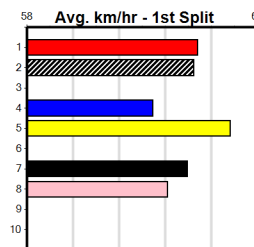

RSN GREY AREAS - WEDNESDAY & FRIDAY

4

8:04PM

(VIC time)

Distance: 595m, Race Type: Grade 5, Total Prizemoney: $10,095
1st: $6,800, 2nd: $2,095, 3rd: $1,050, 4th: $150

PAW QUINBY (7) has been ultra impressive in his past two runs and he will appreciate the smaller line-up. REIKO DUSTY (4) has been placed in two of four here and he can settle forward. PAW LOUIS (1) should get the gun run throughout.

Watchdog Tips: 7 4 1 5 **Bet:** Win 7

Form Box	Wgt	Dist	Track	Date	Time	BON	Margin	1st/2nd (Time)	PIR	Checked	Comment	WR	Split 1	S/P	Grade	
1	PAW LOUIS (NSW)[5] $3.60															
	Strong type, drawn to settle closer, threat															
	BK Dog Jul-22 Sire: JS FLAMIN ACE Dam: DYNA ADRIA Trainer: Robert Camilleri (Lara)															
	Owner(s): B Wheeler															
	Winning Distances: < 300m (0) 300 - 399m (0) 400 - 499m (5) 500 - 599m (1) 600 - 699m (0) > 700m (0)															
	Winning Weights: 28.6(1) 28.7(1) 29.0(2) 29.1(1) 29.2(1)															
	5th (3) 29.3 595 SAN R4 31-Oct-24 34.78 34.30 5.50L WILD CASH (34.42) M/6545 . . . . . 9.41 $18.80 X45															
	2nd (2) 29.8 595 SAN R8 07-Nov-24 34.53 34.22 0.75L DISHEVELED (34.48) S/8643 . . . . . 9.42 $10.20 X45															
	3rd (3) 30.1 600 MEA R7 16-Nov-24 34.81 34.57 3.5L GROOVEBIRD (34.57) M/4354 . . . . . 9.17 $11.70 X45															
	7th (8) 30.1 600 MEA R6 22-Nov-24 35.24 34.33 13.00 TULLY LUNA (34.37) S/8877 . . . . . 9.51 $22.10 5															
	3rd (5) 30.2 600 MEP R8 27-Nov-24 34.89 34.36 8.00L WREN BALE (34.36) M/6443 . . . . . 9.22 $8.60 5															
	8th (1) 30.3 510 SLE R7 15-Dec-24 29.88 28.77 16.00 AYLA ROSE (28.77) M/788 . . . . . VO 9.60 $4.30 X45															
	4th (6) 29.6 510 SLE R8 29-Dec-24 28.96 28.53 6.50L ZYGFON BALE (28.53) S/764 . . . . . 9.52 $17.00 X45															
	2nd (1) 29.9 600 MEP R8 01-Jan-25 34.77 34.74 0.50L LETIZIA (34.74) M/3333 . . . . . 9.18 $3.40 5															
	Last 3 wins NOT included above															
1st (7) 29.0 410 HOR R12 24-Sep-24 23.58 22.93 0.50L SOLID GROUND (23.61) S/33 . . . . . 10.64 $3.10 5																
1st (2) 29.2 485 HOR R8 08-Oct-24 27.70 27.70 0.025 THANK YOU TOMMY (27.70) M/655 . . . . . 6.86 $6.20 5																
1st (1) 29.1 515 SAN R12 24-Oct-24 29.57 29.13 3.25L LUXFORD (29.79) M/4211 . . . . . 5.18 $3.10 5																

Box History

Bx	1st	2nd	3rd	4th	5th	6th	7th	8th
1	1	1						
2	1	2	1	1				
3			2	1	2			
4			1					1
5			4			1	2	
6	2			2		1		
7	1	1	2					
8	1		1	1				1

Prize Best Starts Trk/Dts APM $24345.00 34.53(2)-7/1/24 36-6-4-11 2-0-1-0 13044