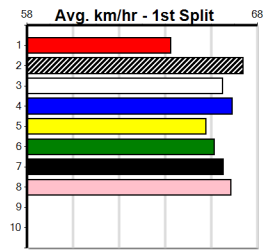

HAPPY BIRTHDAY TIM

Distance: 515m, Race Type: Grade 5, Total Prizemoney: $8,785
1st: $5,900, 2nd: $1,820, 3rd: $915, 4th: $150

ZIPPING MINAJ (2) regained some confidence here last time out and she can go one better tonight.
FERGUS ZULU (1) relies on luck but he is a powerful type and he has been placed in four of six here. DEDALUS DIGGLE (3) may be the value runner.

Watchdog Tips: 2 1 3 8 Bet: Box Quinella 1,2,3 ($10 for 333.33%)

FERGUS ZULU [5] Hit or miss early but has the engine, main danger $4.00
BD Dog Sep-21 Sire: ORSON ALLEN Dam: CYCLONE JEBEL
Owner(s): S Baertschiger
Trainer: Jason Thompson (Pearcedale)
Winning Distances: < 300m (0) 300 - 399m (0) 400 - 499m (3) 500 - 599m (3) 600 - 699m (1) > 700m (0)
Winning Weights: 33.1(1) 33.2(1) 33.3(1) 33.4(2) 33.5(1) 33.7(1)
Box History table and Prize Best Starts Trk/Dts APM

ZIPPING MINAJ (NSW)[5] Regained some confidence last time, go close $3.20
F Bitch Dec-21 Sire: AUSSIE INFRARED Dam: ZIPPING MEG
Owner(s): Hallinan Hallinan (SYN), M Hallinan, F Hallinan
Trainer: Thomas Dailly (Anakie)
Winning Distances: < 300m (0) 300 - 399m (0) 400 - 499m (2) 500 - 599m (8) 600 - 699m (0) > 700m (0)
Winning Weights: 28.3(2) 28.4(2) 28.5(2) 28.6(2) 28.7(1) 29.1(1)
Box History table and Prize Best Starts Trk/Dts APM

DEDALUS DIGGLE [5] Better than form, can find the rail early, threat $16.00
BD Dog Feb-21 Sire: FERNANDO BALE Dam: POLJUICE POTION
Owner(s): BAG OF LOLLYS (SYN), L Cockerell, I Cockerell, M Dopper
Trainer: Ian Cockerell (Buckley)
Winning Distances: < 300m (0) 300 - 399m (0) 400 - 499m (0) 500 - 599m (10) 600 - 699m (0) > 700m (0)
Winning Weights: 32.8(1) 32.9(1) 33.4(1) 33.5(1) 33.6(1) 33.7(1) 33.9(1) 34.0(2) 34.3(1)
Box History table and Prize Best Starts Trk/Dts APM

TOKYO HEIST [5] Capable but may get crowded early, risky $7.50
BK Dog Sep-21 Sire: SHIMA SHINE Dam: ELEVATED
Owner(s): GIZZY'S GANG (SYN), A Manolitsis, A Manolitsis, S Bevan
Trainer: Korie-lee Heinrich (Anakie)
Winning Distances: < 300m (0) 300 - 399m (3) 400 - 499m (1) 500 - 599m (4) 600 - 699m (0) > 700m (0)
Winning Weights: 34.0(1) 34.8(1) 35.2(3) 35.3(1) 35.8(1) 36.3(1)
Box History table and Prize Best Starts Trk/Dts APM

VISTA YTRTRIUM [5] Good record here, draw is a worry, place $9.00
BK Dog Oct-22 Sire: ASTON RUPEE Dam: GYPSY VISTA
Owner(s): G Dailly
Trainer: Thomas Dailly (Anakie)
Winning Distances: < 300m (0) 300 - 399m (0) 400 - 499m (0) 500 - 599m (4) 600 - 699m (0) > 700m (0)
Winning Weights: 35.5(1) 35.6(1) 36.5(1) 36.8(1)
Box History table and Prize Best Starts Trk/Dts APM