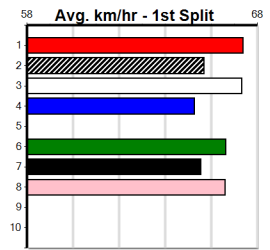

MAIDMENT MEMORIAL HERE 23 JANUARY

Distance: 515m, Race Type: Free For All, Total Prizemoney: $9,055
1st: $6,100, 2nd: $1,870, 3rd: $935, 4th: $150

WHERE'S POPPY (1) has been brilliant since moving to Victoria and she is armed with brilliant pace once balanced. SCHILLACI (3) is a superstar and he will pressure the red from the outset. FRED ROSE (2) is never far away in this company.

Watchdog Tips: 1 3 2 8 Bet: Win 1

WHERE'S POPPY (SA)[4] Brilliant since moving to Vic, hard to reel in $3.40
Owner(s): K Corby
Winning Distances: < 300m (0) 300 - 399m (2) 400 - 499m (1) 500 - 599m (19) 600 - 699m (0) > 700m (0)
Winning Weights: 26.4(1) 26.5(2) 26.6(4) 26.7(4) 26.8(3) 26.9(6) 27.0(2)

FRED ROSE [3] Consistent as they come, anchor top 3 in a SRM $10.00
Owner(s): S Chignell
Winning Distances: < 300m (0) 300 - 399m (0) 400 - 499m (9) 500 - 599m (19) 600 - 699m (1) > 700m (0)
Winning Weights: 35.0(1) 35.2(2) 35.3(1) 35.5(2) 35.8(6) 35.9(4) 36.0(1) 36.1(2) 36.2(3) 36.3(1) 36.4(2) 36.5(1) 36.6(1)

SCHILLACI [4] Superstar, explodes mid race, main danger $4.20
Owner(s): J Talgi
Winning Distances: < 300m (0) 300 - 399m (0) 400 - 499m (8) 500 - 599m (8) 600 - 699m (0) > 700m (0)
Winning Weights: 32.4(2) 32.5(1) 32.6(3) 32.7(3) 32.8(3) 33.1(2) 33.2(2)

ALPHA ZULU [3] Former star speedster, lacking confidence, risky $12.00
Owner(s): Alpha Zulu (SYN), S Thompson, S Crawley, J Brown
Winning Distances: < 300m (0) 300 - 399m (0) 400 - 499m (10) 500 - 599m (11) 600 - 699m (0) > 700m (0)
Winning Weights: 33.9(1) 34.0(1) 34.2(1) 34.4(1) 34.6(4) 34.7(3) 34.8(2) 34.9(2) 35.0(1) 35.1(3) 35.2(1) 35.4(1)

*** VACANT BOX ***
Owner(s):
Winning Distances: < 300m (0) 300 - 399m (0) 400 - 499m (0) 500 - 599m (0) 600 - 699m (0) > 700m (0)
Winning Weights:

1

2

3

4

5