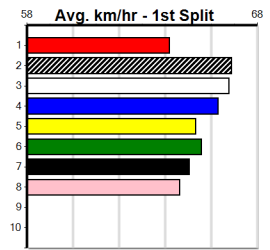

Distance: 515m, Race Type: Grade 5, Total Prizemoney: $8,785
1st: $5,900, 2nd: $1,820, 3rd: $915, 4th: $150

PAW FREDRICK (1) has a great record here to date and he is drawn to settle close to the speed.
QILIN BALE (2) is another who goes well here and she can follow the red through early on.
BLAZING DINO (5) will be on the pace from the outset.

Watchdog Tips: 1 2 5 8 Bet: Win 1

Race 1: PAW FREDRICK (NSW)[5] Powerful type, good record here, take stopping $3.40. Includes owner, sire, dam, winning distances, and a detailed box history table.

Race 2: QILIN BALE [5] Continues to improve, good muster, danger $10.00. Includes owner, sire, dam, winning distances, and a detailed box history table.

Race 3: PAW FABIAN (NSW)[5] Showing promise but this is harder, next time $8.00. Includes owner, sire, dam, winning distances, and a detailed box history table.

Race 4: ASTON ZOOM [5] Tough draw, pace in five is a worry, place $9.00. Includes owner, sire, dam, winning distances, and a detailed box history table.

Race 5: BLAZING DINO [5] Led for a long way here last time, major player $4.80. Includes owner, sire, dam, winning distances, and a detailed box history table.