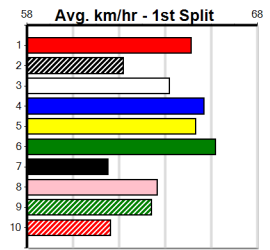

AUSSIE BBQ HERE THURSDAY 23 JANUARY

Distance: 515m, Race Type: Mixed 6/7, Total Prizemoney: $8,785
1st: $5,900, 2nd: $1,820, 3rd: $915, 4th: $150

SHIMA BLUSH (6) has turned in some brilliant performances to date and he will continue to get stronger with more racing. MAKE ME KING (4) has a terrific turn of foot and he will be better for the run here last time. URANA XAVIER (1) has the good draw

Watchdog Tips: 6 4 1 5 Bet: Win 6

URANA XAVIER [6] Impressive type, has the good draw, can threaten $4.20
BE Dog Feb-23 Sire: GOOD NEWS Dam: GYPSY URANA
Owner(s): G Dailly
Trainer: Thomas Dailly (Anakie)
Winning Distances: < 300m (0) 300 - 399m (0) 400 - 499m (0) 500 - 599m (2) 600 - 699m (0) > 700m (0)
Winning Weights: 36.8(1) 37.0(1)
1st (1) 36.8 525 MEP R4 04-Dec-24 30.35 29.74 1.5L OREGON JANET (30.44) S/6333 . . . SW . . . 5.27 $1.60 MH
2nd (7) 37.3 525 MEA R1 14-Dec-24 30.05 29.70 0.75L SHIMA BLUSH (30.01) S/3333 . . . . . 5.17 $6.80 MF
1st (1) 37.0 515 SAN R2 02-Jan-25 29.63 29.35 3.25L MONEY PALACE (29.84) M/2222 . . . . . 5.19 $1.20 X67
Last 3 wins NOT included above
Box History
Prize Best $10120.00
Starts 29.63(1)-2/1/25
Trk/Dts 3-2-1-0
APM 1-1-0-0 9240

STORMY NEO [7] Capable but tends to miss the kick, place best $12.00
BK Dog Mar-23 Sire: ASTON DEE BEE Dam: CLEO'S NEO
Owner(s): R Neocleous
Trainer: Robert Neocleous (Hazelwood No)
Winning Distances: < 300m (0) 300 - 399m (0) 400 - 499m (1) 500 - 599m (0) 600 - 699m (0) > 700m (0)
Winning Weights: 33.6(1)
3rd (4) 33.3 435 SLE R9 10-Nov-24 24.82 24.30 2.75L DR. BELL (24.63) S/833 . . . . . 5.56 $3.60 X67H
6th (4) 33.6 435 SLE R1 17-Nov-24 25.45 24.27 14.00 TALK THAT TALK (24.50) M/866 . . . . . 5.42 $9.60 X67
2nd (8) 33.6 510 SLE R7 01-Dec-24 28.89 28.48 2.25L RHYTHMIC ENERGY (28.74) M/432 . . . . . 9.20 $13.30 RWH
5th (8) 33.7 515 SAN R2 05-Dec-24 30.08 28.98 7.00L RHYTHMIC ENERGY (29.59) S/3455 . . . . . 5.20 $19.00 RWF
3rd (1) 33.5 515 SAN R1 12-Dec-24 30.05 29.22 4.25L DOONGALLA SHANE (29.75) Q/2222 . . . . . 5.18 $4.60 7
3rd (2) 33.5 435 SLE R2 20-Dec-24 24.75 24.11 3.75L FLYING DOORMAT (24.50) M/644 . . . . . 5.35 $3.60 X67
3rd (2) 33.6 435 SLE R4 26-Dec-24 24.43 23.93 4.25L DR. REESE (24.15) M/444 . . . . . 5.43 $4.20 X67
2nd (2) 33.5 515 SAN R1 02-Jan-25 30.19 29.35 4.25L ANCIENT EGYPTIAN (29.90) M/3222 . . . . . 5.26 $6.50 7
Last 3 wins NOT included above
1st (6) 33.6 435 SLE R1 06-Oct-24 24.78 24.16 4.25L CORINTHIAN (25.07) M/731 . . . . . 5.50 $2.40 M
Prize Best $6265.00
Starts 30.05(1)-12/12/24
Trk/Dts 12-1-2-5
APM 3-0-1-1 5291