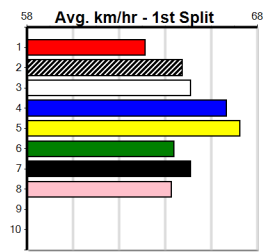

SPORTSBET MAKE IT A MULTI

Distance: 515m, Race Type: Grade 5, Total Prizemoney: $8,785
1st: $5,900, 2nd: $1,820, 3rd: $915, 4th: $150

ASTON GOZO (2) returned to form with a devastating 29.30 win here and she will prove hard to reel in again. PAW BERRY (1) has been placed in three of four here and she has the good draw.
WHODAT DUCHESS (4) may be the value runner

Watchdog Tips: **2** **1** **4** **5** Bet: Win 2

Form Box Wgt Dist Track Date Time BON Margin 1st/2nd (Time) PIR Checked Comment W/R Split 1 S/P Grade
1 PAW BERRY (NSW)[5] Placed in three of four here, clear danger $4.80
BEF Bitch Dec-22 Sire: BERNARDO Dam: HADARAH BALE Trainer: Mark Delbridge (Balliang)
Owner(s): B Wheeler
Winning Distances: < 300m (0) 300 - 399m (0) 400 - 499m (3) 500 - 599m (1) 600 - 699m (0) > 700m (0)
Winning Weights: 28.4(2) 28.8(2)
3rd (8) 28.8 450 BAL R7 13-Nov-24 25.60 25.03 1.25L PAW JUDAS (25.52) M/333 . . . 6.73 $6.90 5
1st (2) 28.8 450 BAL R5 20-Nov-24 25.58 25.27 1.75L DASH EXPRESS (25.69) Q/224 . . SW . 6.71 $2.30 5
5th (6) 28.7 460 GEL R7 28-Nov-24 26.21 25.69 5.00L CAMP FIRE (25.86) M/755 . . . 6.74 $7.50 5
2nd (1) 28.7 460 GEL R3 06-Dec-24 25.92 25.76 1.00L MAVIS TOLMIE (25.86) M/222 . . W 6.53 $3.00 5
3rd (3) 28.6 450 BAL R10 11-Dec-24 25.64 24.92 11.00 HEY PRESTO (24.92) M/556 . . . 6.70 $24.80 RWH
6th (5) 28.7 460 WGL R8 17-Dec-24 26.37 25.52 13.00 MOCK FISH (25.52) M/867 . . . 6.88 $50.40 5
7th (5) 28.9 460 GEL R8 27-Dec-24 26.19 25.77 3.75L LEON'S ENTITY (25.94) M/657 . . . 6.68 $34.90 X45
2nd (3) 29.0 515 SAN R4 02-Jan-25 30.28 29.35 6.50L SHE'S WIRED (29.84) Q/1233 . . W 5.15 $3.80 5
Last 3 wins NOT included above
1st (2) 28.4 410 HOR R1 06-Aug-24 23.86 23.13 3.5L SUNTORY LISA (24.10) M/22 . . SW . 10.66 $6.30 M
1st (8) 28.4 500 BEN R6 30-Aug-24 28.45 28.06 4.25L RED SHIRAZ (28.73) M/111 . . . 6.71 $5.70 RW
1st (5) 28.8 450 BAL R4 30-Oct-24 25.74 25.27 1.5L REIKO WALTER (25.83) Q/111 . . . 6.53 $2.70 6G

2 ASTON GOZO [5] Blistering winner here last time, hard to reel in $2.20
BKW Bitch May-22 Sire: ASTON DEE BEE Dam: ASTON GWEN Trainer: Robert Pallotta (Ripplebrook)
Owner(s): R Borda
Winning Distances: < 300m (0) 300 - 399m (1) 400 - 499m (6) 500 - 599m (2) 600 - 699m (0) > 700m (0)
Winning Weights: 28.5(1) 28.8(2) 28.9(2) 29.0(1) 29.3(1) 29.4(2)
5th (7) 29.0 525 MEP R7 04-Sep-24 30.69 30.09 6.50L HONEY ZEN (30.25) M/6645 . . . 5.35 $3.00 5
4th (4) 29.4 350 HVL R3 15-Sep-24 19.87 19.34 3.75L DISHY DI (19.63) M/2 . . . 6.54 $3.20 5
4th (4) 29.6 435 SLE R11 09-Oct-24 24.96 24.13 5.00L QUENARA BALE (24.63) M/587 . . . 5.40 $2.20 5NP
7th (3) 29.3 525 MEA R2 26-Oct-24 30.83 29.65 10.00 CANYA JIVE (30.13) M/5777 . . . 5.20 $8.50 5
2nd (1) 30.0 525 MEP R12 11-Dec-24 30.60 29.83 1.25L ZIPPING CRUSADER (30.53) Q/3212 . . . 5.24 $2.30 T3-5
4th (4) 30.0 525 MEP R6 18-Dec-24 30.47 29.94 3.25L TAMMY MCIVOR (30.25) M/6654 . . . 5.26 $13.60 5
7th (3) 29.9 460 WGL R8 24-Dec-24 26.17 25.54 9.00L MOTION SENSOR (25.54) M/888 . . . 6.74 $68.10 X34
1st (1) 29.3 515 SAP R11 30-Dec-24 29.30 29.30 1.00L PAW QUINBY (29.37) Q/1111 . . SW . 5.08 $4.30 X45
Last 3 wins NOT included above
1st (2) 29.0 460 WGL R2 06-Jun-24 25.91 25.66 0.05L MAIA (25.92) M/222 . . SW . 6.59 $4.50 SH
1st (7) 28.9 425 BEN R7 30-Jun-24 23.93 23.61 0.50L GREEN FLASH (23.96) M/542 . . SW . 6.64 $6.50 SH
1st (4) 28.8 460 GEL R5 16-Aug-24 25.96 25.44 1.00L WILD JAZZ (26.03) Q/352 . . . 6.60 $12.80 5