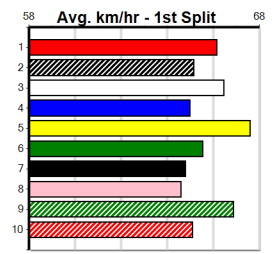

GRV VICBRED SERIES FINAL

Distance: 515m, Race Type: Grade 5 Final, Total Prizemoney: $18,150
1st: $12,000, 2nd: $4,000, 3rd: $2,000, 4th: $150

THIS TRAIN (4) returned to form with a terrific 29.45 win here and he looks suited once again. GO MICKY (2) has raced well here to date and he will dial up the pressure mid race. HOT SCOTCH (3) must be respected

Watchdog Tips: 4 2 3 5 Bet: Win 4

BOUNTING CHIEF [4] Solid record here, this is harder, place best $10.00
BKW Dog Feb-22 Sire: COSMIC CHIEF Dam: BOUND TWO AFFAIR
Trainer: Martin Hanke (Locksley)
Winning Distances: < 300m (0) 300 - 399m (2) 400 - 499m (0) 500 - 599m (4) 600 - 699m (1) > 700m (0)
Winning Weights: 34.4(1) 34.5(1) 34.6(1) 34.7(1) 35.1(1) 35.4(1) 35.8(1)
Box History table and Prize Best Starts table included.

GO MICKY [5] Handy effort when resuming, danger if steps $6.00
BKW Dog Oct-22 Sire: KOBLENZ Dam: PRINCESS MARJEN
Trainer: David Jensen (Woodstock)
Winning Distances: < 300m (0) 300 - 399m (0) 400 - 499m (2) 500 - 599m (1) 600 - 699m (0) > 700m (0)
Winning Weights: 29.3(2) 29.5(1)
Box History table and Prize Best Starts table included.

HOT SCOTCH [4] Former star chaser, still capable, can threaten $4.80
BD Dog Nov-20 Sire: HOOKED ON SCOTCH Dam: ZALL GOOD
Trainer: Ian Dann (Korumburra)
Winning Distances: < 300m (0) 300 - 399m (3) 400 - 499m (12) 500 - 599m (5) 600 - 699m (0) > 700m (0)
Winning Weights: 30.1(1) 30.3(1) 30.5(1) 30.6(3) 30.7(2) 30.8(1) 30.9(3) 31.0(4) 31.1(1) 31.3(1) 31.6(1) 32.1(1)
Box History table and Prize Best Starts table included.

THIS TRAIN [5] Returned to form here last time, take catching $2.60
BK Dog Aug-22 Sire: ASTON RUPEE Dam: IMMINENT REALITY
Trainer: Vicki Wisener (Devon Meadows)
Winning Distances: < 300m (0) 300 - 399m (0) 400 - 499m (2) 500 - 599m (4) 600 - 699m (0) > 700m (0)
Winning Weights: 32.9(1) 33.3(1) 34.0(1) 34.1(1) 34.2(1) 34.6(1)
Box History table and Prize Best Starts table included.

GO FOR GOLD [5] Needs to lead, scouts too wide, prefer to watch $10.00
BK Bitch Jun-22 Sire: TOMMY SHELBY Dam: GOLD VEIN
Trainer: Robert Le sueur (Mulwala)
Winning Distances: < 300m (0) 300 - 399m (1) 400 - 499m (3) 500 - 599m (3) 600 - 699m (0) > 700m (0)
Winning Weights: 27.5(1) 27.6(1) 27.7(1) 27.8(4)
Box History table and Prize Best Starts table included.