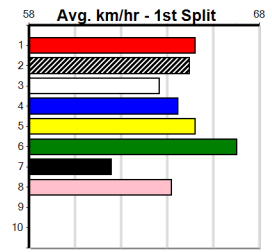

WANNON PARK BINGO - THURSDAYS

Distance: 390m, Race Type: Mixed 6/7, Total Prizemoney: $2,925
1st: $1,950, 2nd: $600, 3rd: $300, 4th: $75

LAURISTON GIRL (6) has raced well here to date and she should be able to light them up soon after box rise. MAGIC MILEY (1) has the good draw and she regained some confidence last time out. ZIPPING DIEGO (4) just needs luck early on

Watchdog Tips: 6 1 4 8 Bet: Win 6

Race card for MAGIC MILEY [7]. Includes details on sire (ASTON RUPEE), dam (CHRISTMAS MAGIC), winning distances, and a box history table. Prize money is $3.60.

Race card for RESIGN THE PLOW [6]. Includes details on sire (ALLEN DEED), dam (RIXY YA PEST), winning distances, and a box history table. Prize money is $12.00.

Race card for SILENT WHISPER [6]. Includes details on sire (MY REDEEMER), dam (HEADSPACE), winning distances, and a box history table. Prize money is $26.00.

Race card for ZIPPING DIEGO (NSW)[7]. Includes details on sire (ASTON RUPEE), dam (ZIPPING MAGDA), winning distances, and a box history table. Prize money is $6.50.

Race card for ASTON KATY [7]. Includes details on sire (ASTON KIMETTO), dam (ASTON LAVINIA), winning distances, and a box history table. Prize money is $10.00.