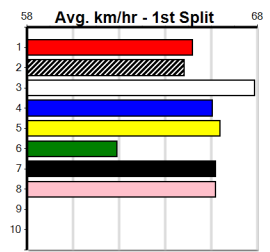

MATKO HIRE

Distance: 390m, Race Type: Grade 6, Total Prizemoney: $2,925
1st: $1,950, 2nd: $600, 3rd: $300, 4th: $75

PRISTINE (5) is armed with dynamic early speed and she will turn for home with a nice break.
WALTZING BUSTER (3) is showing promise and he is expected to fire fresh. TAKE NOTICE (8) has been consistent to date and is a big threat

Watchdog Tips: 5 3 8 2 Bet: Win 5

Form Box Wgt Dist Track Date Time BON Margin 1st/2nd (Time) PIR Checked Comment W/R Split 1 S/P Grade

MINH CINDY [6] Showing promise but this is harder, place best $4.60
RBD Bitch Feb-23 Sire: OUT OF RANGE Dam: CHLOE LOUISE
Owner(s): T Bailey
Trainer: Jason Sharp (Lara)
Winning Distances: < 300m (0) 300 - 399m (0) 400 - 499m (2) 500 - 599m (0) 600 - 699m (0) > 700m (0)
Winning Weights: 28.1(1) 28.2(1)
2nd (6) 28.2 390 BAL R1 11-Nov-24 22.90 22.11 0.25L LONG REEF (22.89) M/33 . . . . 8.62 $3.20 T3-M
3rd (4) 28.3 410 HOR R1 19-Nov-24 23.82 23.16 7.50L CORRESPONDING (23.32) M/55 . . . . 10.74 $12.40 M
2nd (4) 28.2 425 BEN R1 27-Nov-24 24.65 24.03 9.00L BLACK SKY (24.03) M/744 . . . . 6.94 $2.20 T3-M
1st (1) 28.1 400 GEL R1 03-Dec-24 22.87 22.66 2.00L SELL YOUR SOUL (23.01) Q/11 . . SW . . 8.64 $3.50 T3-M
1st (3) 28.2 400 WGL R3 10-Dec-24 22.55 22.39 1.5L MAYFAIR JILL (22.66) Q/11 . . . . 8.26 $6.80 7
5th (5) 28.4 450 WBL R7 19-Dec-24 25.64 24.81 7.50L CANYA DIVERSION (25.13) Q/445 . . . . 6.63 $19.30 X67
3rd (8) 29.0 410 HOR R3 27-Dec-24 23.78 23.28 3.00L LONESSA (23.58) M/23 . . . . 10.41 $3.50 6G
3rd (8) 28.6 425 BEN R3 03-Jan-25 24.29 23.56 8.00L ATLAS ALIEN (23.76) M/444 . . . . 6.69 $7.00 X67
Last 3 wins NOT included above

Box History
Bx 1st 2nd 3rd 4th 5th 6th 7th 8th
1 1 1
2
3 1
4 1 1
5 1 1
6 1
7
8
Prize Best $5290.00
Starts FSTD 11-2-4-3
Trk/Dts 0-0-0-0
APM 4574

NAUGHTY NORM [6] Never headed two runs back, must keep safe $8.00
RF Dog Nov-22 Sire: ASTON RUPEE Dam: MEPUNGA BELLA
Owner(s): H Garner
Trainer: Mark Johnson (Ross Creek)
Winning Distances: < 300m (0) 300 - 399m (1) 400 - 499m (1) 500 - 599m (0) 600 - 699m (0) > 700m (0)
Winning Weights: 30.4(1) 30.6(1)
2nd (8) 29.0 390 BAL R1 11-Sep-24 22.72 22.05 2.50L RHUBARB (22.56) Q/11 . . . . 8.53 $19.60 M
2nd (4) 28.8 410 HOR R1 15-Sep-24 23.97 23.03 2.50L SQUEEGEE'S RIDE (23.80) Q/22 . . . . 10.46 $6.10 M
2nd (2) 29.0 390 WBL R1 19-Sep-24 23.00 22.11 8.50L MINI MILKY (22.43) M/42 . . . . 9.09 $5.80 M
3rd (3) 28.7 390 WBL R1 26-Sep-24 22.84 22.14 3.25L LENA RHODE (22.62) Q/32 . . . . 8.91 $4.60 M
1st (3) 30.4 390 BAL R1 25-Nov-24 22.34 22.22 3.25L PYRENEES PRINCE (22.56) Q/11 . . SW . . 8.37 $1.90 T3-M
2nd (1) 30.7 400 GEL R2 30-Nov-24 22.90 22.48 0.025 ZERO MONSTER (22.90) M/22 . . . . 8.55 $10.20 X67
1st (3) 30.6 460 WGL R2 17-Dec-24 26.27 25.52 0.50L ASTON BOURKE (26.31) Q/111 . . . . 6.47 $15.80 X67H
7th (3) 31.0 460 WGL R4 24-Dec-24 26.66 25.54 11.00 WINTER GOES (25.95) M/455 . . . . 6.66 $38.70 X67F
Last 3 wins NOT included above

Box History
Bx 1st 2nd 3rd 4th 5th 6th 7th 8th
1 1 1
2 1
3 2 1 1
4 1 1
5
6
7
8
Prize Best $5090.00
Starts 22.84(3)-26/9/24
Trk/Dts 9-2-4-1
APM 4098