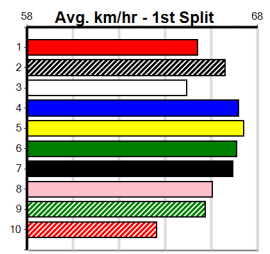

SPORTSBET SET A DEPOSIT LIMIT

Distance: 390m, Race Type: Grade 5, Total Prizemoney: $2,925
1st: $1,950, 2nd: $600, 3rd: $300, 4th: $75

OUR VISION (3) was brilliant when placed at Warragul last time and she looks very well graded in this event. PAW YONDER (5) is racing with confidence and he should settle on the speed. SUGAR BOWL ROSE (7) must be respected

Watchdog Tips: 3 5 7 6 Bet: Win 3

CHESTER DEEDS [5] Down on confidence, can miss the kick, no $10.00
WBK Dog Feb-22 Sire: SENNACHIE Dam: BEAUT DEEDS
Trainer: Garry Anders (Koroit)
Box History table and race details.

PAW GLORY (NSW)[5] Racing well but this is harder, place best $9.00
RF Dog Jul-22 Sire: FERNANDO BALE Dam: DYNA KELLY
Trainer: Andrea Gurry (Nhili)
Box History table and race details.

OUR VISION [5] Cracking effort at Warragul, hard to hold out $3.40
BK Bitch Dec-22 Sire: BERNARDO Dam: DENISE'S VISION
Trainer: Jason Sharp (Lara)
Box History table and race details.

NUMEROUS [5] Placed in two of four here, place hope again $8.00
RF Dog May-22 Sire: ASTON DEE BEE Dam: APPOINTED
Trainer: Douglas Hammerstein (Ararat)
Box History table and race details.

PAW YONDER (NSW)[5] In form, can come out running, main danger $4.60
RBD Dog Jul-22 Sire: DYNA TRON Dam: HADEEL BALE
Trainer: Robert Camilleri (Lara)
Box History table and race details.