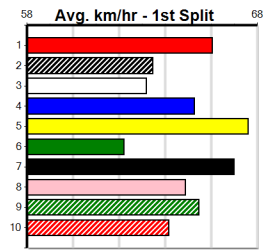

SPORTSBET SAME RACE MULTI

Distance: 450m, Race Type: Grade 5, Total Prizemoney: $2,925
1st: $1,950, 2nd: $600, 3rd: $300, 4th: $75

DOLLAR BUCKS (2) can carve out sizzling sectionals when in the clear and he looks suited in this event. TAKUMI BALE (8) is better than his past two runs and he will dial up the pressure in the middle stages. IMPEL (5) just needs room early on

Watchdog Tips: 2 8 5 1 Bet: Box Quinella 2,5,8 ($10 for 333.33%)

Race 1: TIME TO PROPHET [5] Hit or miss early, good muster, keep safe $6.50. Includes dog details, winning distances, weights, and a box history table.

Race 2: DOLLAR BUCKS [5] Big engine, can clear the red early, yes $4.20. Includes dog details, winning distances, weights, and a box history table.

Race 3: TINKER CRYSTAL [5] Likely to find this class beyond her, tested $16.00. Includes dog details, winning distances, weights, and a box history table.

Race 4: ASTON BOURKE [5] Shows promise, toughest test, place claims $3.50. Includes dog details, winning distances, weights, and a box history table.

Race 5: IMPEL [5] Tough draw but does explode quickly, threat $6.00. Includes dog details, winning distances, weights, and a box history table.