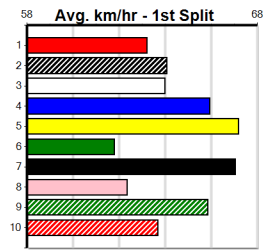

SPORTSBET FINAL

Distance: 390m, Race Type: Maiden Final, Total Prizemoney: $2,925
1st: $1,950, 2nd: $600, 3rd: $300, 4th: $75

HAPPY AND NUMB (7) was a dominant 22.31 debut winner here and he should light them up soon after box rise. DEMOLISH (2) is armed with handy early speed and she is getting stronger all the time. BUCK RODGERS (3) can run a cheeky race

Watchdog Tips: [7] [2] [3] [6] Bet: Win 7

WINSLOW WISH [M] *** SCRATCHED *** $9.00
BD Bitch Jan-22 Sire: ASTON DEE BEE Dam: ASTON CORINNA
Trainer: Aimee Drew (Winslow)
Winning Distances: < 300m (0) 300 - 399m (0) 400 - 499m (1) 500 - 599m (0) 600 - 699m (0) > 700m (0)
Winning Weights: 24.8(1)
6th (5) 25.0 305 MTG R3 13-Oct-24 18.63 17.41 8.50L MR. OBERON (18.05) 6.17 $4.80 M
4th (5) 25.9 390 WBL R2 18-Nov-24 23.45 22.36 9.50L GREEDY RICH (22.81) M/55 . . . 8.98 $17.50 M
5th (3) 25.7 390 WBL R2 25-Nov-24 23.49 22.27 17.00 FOUR PIES SAINT (22.32) M/77 . . . 9.84 $47.10 M
8th (4) 25.8 390 WBL R2 02-Dec-24 23.18 22.17 11.00 AERO EXPRESS (22.47) M/88 . . . VO . . . 9.22 $136.70 M
2nd (7) 25.6 390 WBL R2 23-Dec-24 23.12 22.21 0.25L PAW HULL (23.11) M/33 . . . . . 9.03 $20.30 M
2nd (6) 25.2 390 WBL R1 30-Dec-24 22.88 22.11 4.50L SIR WHIP (22.57) M/65 . . . . . 9.21 $15.70 M
2nd (2) 25.2 390 WBL R2 04-Jan-25 22.50 22.03 3.00L HAPPY AND NUMB (22.31) M/52 . . . . . 8.86 $32.70 MH
1st (2) 24.8 450 WBL R3 07-Jan-25 25.91 25.35 4.25L BLUE BENZ (26.20) M/332 . . . SW . . . 6.89 $3.30 M
Last 3 wins NOT included above
Box History
Bx 1st 2nd 3rd 4th 5th 6th 7th 8th
1 . . . .
2 1 1 . 1 . . . .
3 . . . . . 1 . . . .
4 1
5 . . . . . 1 . 1 . . .
6 . 1 . . . .
7 . 1 . . . .
8 . . . .
Prize Best $2210.00
Starts 22.50(2)-4/1/25
Trk/Dts 9-1-3-0
APM 6-0-3-0 1200

DEMOLISH [7] Never headed last time, big danger if steps $4.20
BK Bitch Sep-22 Sire: MY REDEEMER Dam: HARPER'S GIRL
Trainer: Michael Bewley (Pentland Hills)
Winning Distances: < 300m (0) 300 - 399m (1) 400 - 499m (0) 500 - 599m (0) 600 - 699m (0) > 700m (0)
Winning Weights: 26.1(1)
4th (7) 24.9 435 SLE R1 22-Sep-24 25.19 24.32 11.00 PRINCESS MONARCH M/654 . . . . . 5.41 $13.10 M
6th (1) 24.9 435 SLE R3 29-Sep-24 25.52 24.44 14.00 WALLS OF JERICHO (24.58) M/245 . . . . . 5.31 $13.40 MH
2nd (3) 25.4 435 SLE R3 09-Oct-24 24.86 24.13 5.50L ASTON PERK (24.48) Q/222 . . . . . 5.25 $9.10 M
2nd (1) 25.8 435 SLE R3 16-Oct-24 24.86 24.34 1.75L HOLLY ROSE (24.74) Q/122 . . . . . 5.27 $2.80 M
4th (1) 26.0 435 SLE R2 20-Oct-24 24.94 24.18 0.75L DR. BELL (24.89) Q/233 . . . . . 5.26 $5.80 M
1st (3) 26.1 390 WBL R1 04-Jan-25 22.52 22.03 2.75L OH SO BREE (22.71) Q/11 . . . . . 8.66 $3.10 MH
Last 3 wins NOT included above
Box History
Bx 1st 2nd 3rd 4th 5th 6th 7th 8th
1 . . . .
2 1 1 . 1 . 1 . . .
3 . . . .
4 1 1 . . . .
5 . . . .
6 . . . .
7 . . . . . 1 . . . . .
8 . . . .
Prize Best $2870.00
Starts 22.52(3)-4/1/25
Trk/Dts 6-1-2-0
APM 1-1-0-0 2394