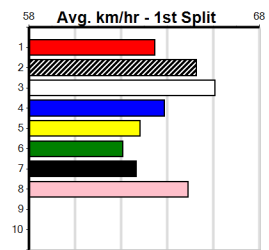

CASSIGN DESIGN

Distance: 450m, Race Type: Mixed 6/7, Total Prizemoney: $2,925
1st: $1,950, 2nd: $600, 3rd: $300, 4th: $75

MERL'S LAD (8) has been placed in all three runs here and he is ideally drawn out wide. NOVA OWEN (2) was never headed in his top 23.29 Horsham win and he will be in the firing line throughout. GINA RHODE (3) shows promise

Watchdog Tips: 8 2 3 6 Bet: Win 8

TINKER BRUCE [6] Struggled since his Shepparton win, tested $14.00
WRF Dog Mar-21 Sire: FERNANDO BALE Dam: DYNA BOBBI
Owner(s): C Burns
Winning Distances: < 300m (0) 300 - 399m (1) 400 - 499m (1) 500 - 599m (0) 600 - 699m (0) > 700m (0)
Winning Weights: 29.1(1) 30.5(1)
Box History table and Prize Best Starts Trk/Dts APM

NOVA OWEN [6] Never headed in his Horsham win, main danger $3.60
BK Dog Mar-23 Sire: FERNANDO BALE Dam: NOVA WILLOW
Owner(s): J Galea
Winning Distances: < 300m (0) 300 - 399m (0) 400 - 499m (2) 500 - 599m (0) 600 - 699m (0) > 700m (0)
Winning Weights: 28.9(1) 29.4(1)
Box History table and Prize Best Starts Trk/Dts APM

GINA RHODE [6] Cracking 21.89 Warrnambool winner, can threaten $4.20
BEF Bitch Feb-23 Sire: FERAL FRANKY Dam: DELTA RHODE
Owner(s): N Mccullagh
Winning Distances: < 300m (0) 300 - 399m (2) 400 - 499m (0) 500 - 599m (0) 600 - 699m (0) > 700m (0)
Winning Weights: 32.8(2)
Box History table and Prize Best Starts Trk/Dts APM

MIDDLE EARTH [6] Front runner, draw is a worry, prefer to watch $10.00
F Dog Nov-22 Sire: FERNANDO BALE Dam: MEPUNGA STELLAR
Owner(s): P Byrne
Winning Distances: < 300m (0) 300 - 399m (0) 400 - 499m (2) 500 - 599m (0) 600 - 699m (0) > 700m (0)
Winning Weights: 30.2(1) 31.0(1)
Box History table and Prize Best Starts Trk/Dts APM

RIVIA AKIRA [7] Beaten in both runs here, out of her depth $21.00
BK Bitch Jul-22 Sire: ALLEN DEED Dam: RIVIA BALE
Owner(s): A Hemingway
Winning Distances: < 300m (0) 300 - 399m (0) 400 - 499m (1) 500 - 599m (0) 600 - 699m (0) > 700m (0)
Winning Weights: 28.5(1)
Box History table and Prize Best Starts Trk/Dts APM