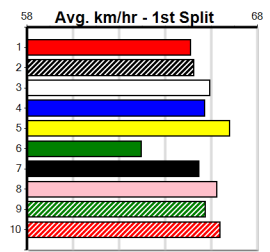

4

6:34PM

(VIC time)

Distance: 390m, Race Type: Grade 5, Total Prizemoney: $2,925
1st: $1,950, 2nd: $600, 3rd: $300, 4th: $75

BURN AROUND (2) has been luckless in his past few runs and he should be able to make amends this time around. ZIPPING VELMA (4) has a good record here to date and she will be in the firing line from the outset. TALKIN' BLUEY (5) has claims.

Watchdog Tips: 2 4 5 8 **Bet:** Box Quinella 2,4,5 ($10 for 333.33%)

1

SOLID GROUND [5] **$9.00**

BEW Dog Sire: OVER LIMIT Dam: EMERALD CITY

Owner(s): D Petersen Trainer: Darren Petersen (Rochester)

Winning Distances: < 300m (0) 300 - 399m (2) 400 - 499m (5) 500 - 599m (0) 600 - 699m (0) > 700m (0)

Winning Weights: 31.0(1) 31.6(1) 31.9(1) 32.3(1) 32.5(1) 32.6(1) 32.7(1)

8th	7th	6th	5th	4th	3rd	2nd	1st	PIR	Checked	Comment	WR	Split 1	S/P	Grade
8th (8)	31.9	425	BEN	R10	06-Dec-24	24.55	23.79	9.50L LULU'S RIDE (23.91)	S/888			6.78	$91.10	X45
3rd (2)	31.8	410	HOR	R10	10-Dec-24	23.50	23.06	1.75L DELL MISTER (23.38)	M/22			10.32	$21.90	5
5th (1)	31.7	425	BEN	R7	14-Dec-24	24.63	24.07	8.50L CORNHILL PRINCE (24.07)	M/345			6.75	$5.60	X45
3rd (4)	31.7	300	HVL	R7	17-Dec-24	17.49	17.06	4.50L WALTZING BLAZE (17.19)	M/4			4.14	$2.70	5
4th (3)	32.6	390	SHP	R12	21-Dec-24	22.81	22.17	4.50L FULL BARREL (22.50)	M/43			8.69	$11.30	5
1st (5)	32.7	400	MTG	R10	26-Dec-24	23.55	22.98	1.25L SAINT SALLY (23.64)	0				$1.95	RW
1st (7)	32.5	410	HOR	R10	31-Dec-24	23.47	23.29	2.50L IDYLLIC LAYLA (23.63)	Q/11		SW	10.36	$15.90	5
8th (6)	32.3	410	HOR	R8	06-Jan-25	23.96	22.89	16.00L ZORBAS BALE (22.89)	S/77			10.71	$37.70	X34

Last 3 wins NOT included above

1st (1)	31.6	390	BAL	R4	16-Jun-24	22.46	22.46	8.00L CRUISING AMY (22.99)	M/11			8.44	$2.20	T3-6
1st (6)	32.3	400	MTG	R5	27-Jun-24	23.08	23.08	2.50L KNIGHT VADER (23.27)				11.54	$1.75	RW
1st (1)	32.6	400	MTG	R10	22-Aug-24	23.23	23.23	9.00L MORE BOOST RICO (23.85)	0		SAMP	10.88	$1.65	RW

Box History

Bx	1st	2nd	3rd	4th	5th	6th	7th	8th
1	2	1	3	1	3	1		
2	1	3	2		2	1		
3	2		1	1				
4	1	2	1					1
5	1	1	1	1	1			
6	1	1						1 1
7	2	3	3			2		1
8		4	2	1	2			1 1

Prize Best Starts Trk/Dts APM: $15295.00, 22.89(8)-8/8/24, 59-7-16-12, 1-0-0-0, 6756