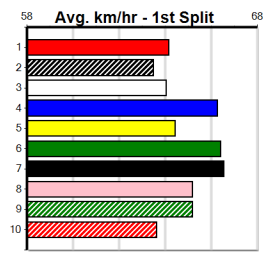

WARRNAMBOOL RACE 13

Distance: 390m, Race Type: Grade 5, Total Prizemoney: $2,925
1st: $1,950, 2nd: $600, 3rd: $300, 4th: $75

JUST BELIEVE (6) owns a handy 22.33 PB here and she does her best racing from wide draw. WESTAR COMMANDER (5) has a good record here and he can work into the mix in the middle stages. CIRCLE THE SPACE (7) won't be too far away

Watchdog Tips: 6 5 7 8 Bet: Win 6

MR. DEEDS [5] Steady record here, may get buried back, tested $10.00
Owner(s): G Anders
Winning Distances: < 300m (0) 300 - 399m (0) 400 - 499m (8) 500 - 599m (2) 600 - 699m (0) > 700m (0)
Box History table and Prize Best Starts table included.

MOTOR HEAD MAXIM [5] Just not racing well enough, out of his depth $9.00
Owner(s): D Keane
Winning Distances: < 300m (0) 300 - 399m (5) 400 - 499m (1) 500 - 599m (0) 600 - 699m (0) > 700m (0)
Box History table and Prize Best Starts table included.

WAIRUA'S WAY (NSW)[5] Rarely runs a bad race here, can run a drum $12.00
DKF Bitch Jun-22
Owner(s): D Keane
Winning Distances: < 300m (0) 300 - 399m (3) 400 - 499m (0) 500 - 599m (0) 600 - 699m (0) > 700m (0)
Box History table and Prize Best Starts table included.

ASTON REIMS [5] Capable but very hit or miss early, place best $6.00
BK Dog Apr-22
Owner(s): K Patzel
Winning Distances: < 300m (0) 300 - 399m (1) 400 - 499m (5) 500 - 599m (2) 600 - 699m (0) > 700m (0)
Box History table and Prize Best Starts table included.

WESTAR COMMANDER [5] Drops in class, good turn of foot, main danger $5.00
BK Dog Jan-21
Owner(s): A Gurry
Winning Distances: < 300m (0) 300 - 399m (3) 400 - 499m (6) 500 - 599m (3) 600 - 699m (0) > 700m (0)
Box History table and Prize Best Starts table included.