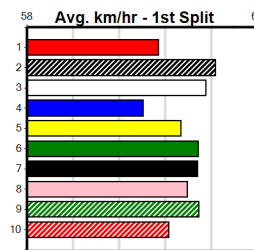

EDWARDS ELECTRICAL

Distance: 450m, Race Type: Grade 5, Total Prizemoney: $2,925
1st: $1,950, 2nd: $600, 3rd: $300, 4th: $75

PAW JUDAS (5) was brilliant when placed here last time and he can go one better this time around.
HOME TOWN (6) has a good record here and he will get a nice cart across in the early stages.
ASTON DOLLAR (3) can run a cheeky race

Watchdog Tips: 5 6 3 2 Bet: Win 5

PAW CHEYENNE (NSW)[5] No luck in her past two, can atone, place $8.00
Owner(s): B Wheeler
Winning Distances: < 300m (0) 300 - 399m (0) 400 - 499m (4) 500 - 599m (0) 600 - 699m (0) > 700m (0)
Box History table and Prize Best Starts table included.

TINKER CONALL [5] Prefer out wide but has the engine, keep safe $10.00
Owner(s): C Burns
Winning Distances: < 300m (0) 300 - 399m (4) 400 - 499m (7) 500 - 599m (1) 600 - 699m (0) > 700m (0)
Box History table and Prize Best Starts table included.

ASTON DOLLAR [5] Better than his past few runs, threat if steps $6.00
Owner(s): R Borda
Winning Distances: < 300m (0) 300 - 399m (1) 400 - 499m (2) 500 - 599m (0) 600 - 699m (0) > 700m (0)
Box History table and Prize Best Starts table included.

REV MICHAEL [5] Lack of early speed is a worry, prefer to watch $21.00
Owner(s): D Petersen
Winning Distances: < 300m (0) 300 - 399m (0) 400 - 499m (3) 500 - 599m (2) 600 - 699m (0) > 700m (0)
Box History table and Prize Best Starts table included.

PAW JUDAS (NSW)[5] Brilliant last time, can cross and lead, go close $3.40
Owner(s): B Wheeler
Winning Distances: < 300m (0) 300 - 399m (0) 400 - 499m (5) 500 - 599m (0) 600 - 699m (0) > 700m (0)
Box History table and Prize Best Starts table included.