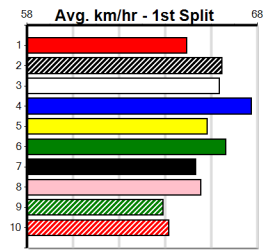

ONE MORE RACE TO GO

Distance: 390m, Race Type: Grade 5, Total Prizemoney: $2,925
1st: $1,950, 2nd: $600, 3rd: $300, 4th: $75

MAYBE RAIN (4) is armed with dazzling early speed and she is getting stronger with every run. BOMBARDA MAXIMA (6) was dominant at Ballarat last time and he should be in the mix once again. IF HE COULD (7) won't be too far away

Watchdog Tips: 4 6 7 5 Bet: Win 4

Form Box Wgt Dist Track Date Time BON Margin 1st/2nd (Time) PIR Checked Comment W/R Split 1 S/P Grade

OLLIE DEEDS [5] Solidly placed here last time, place hope again $9.00
BK Dog Feb-22 Sire: SENNACHIE Dam: BEAUT DEEDS
Owner(s): G Anders
Trainer: Garry Anders (Koroit)

Box History table and Prize Best Starts Trk/Dts APM for Ollie Deeds

VELUZA BALE (NSW)[5] Hit or miss early, may get crowded, next time $10.00
BK Dog Apr-21 Sire: DYNA VILLA Dam: QUAIL BALE
Owner(s): A Gurry
Trainer: Andrea Gurry (Nhili)

Box History table and Prize Best Starts Trk/Dts APM for Veluza Bale

TOMMY'S HITMAN [5] Front runner, too much pace in four, tested $12.00
BD Dog Dec-21 Sire: TOMMY SHELBY Dam: MY LUCKY MIA
Owner(s): M Pease
Trainer: William Hartigan (Haven)

Box History table and Prize Best Starts Trk/Dts APM for Tommy's Hitman

MAYBE RAIN [5] Continues to impress, burns early, go close $3.60
BK Bitch Nov-22 Sire: FABREGAS Dam: SIXTEEN PEGS
Owner(s): B Fulton
Trainer: Peter Fulton (Ecklin South)

Box History table and Prize Best Starts Trk/Dts APM for Maybe Rain

MINI MILKY [5] Tough draw but she can ping the lids, place hope $6.50
LTF Bitch Feb-23 Sire: KOBLENZ Dam: MISS MOLLY LEE
Owner(s): LECCHINO SYND (SYN), N Lecchino, S Lecchino, N Lecchino
Trainer: Nick Lecchino (Lethbridge)

Box History table and Prize Best Starts Trk/Dts APM for Mini Milky

1

2

3

4

5