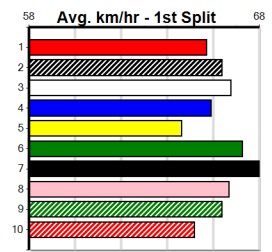

RSN GREY AREAS - WEDNESDAY & FRIDAY

Distance: 390m, Race Type: Mixed 4/5, Total Prizemoney: $3,360
1st: $2,250, 2nd: $690, 3rd: $345, 4th: $75

LIGHTNING RANGE (2) has lit up the clock in two of his past three and he will be carving out time once again. ASTON AURELIA (8) tends to hit the ground running and she will pressure the two throughout. ASTON CAYENNE (3) can run a cheeky race

Watchdog Tips: 2 8 3 1 **Bet:** Win 2

1

IS HE LUCKY [5] **$9.00**

BK Dog Feb-23 **Sire: BEAST UNLEASHED Dam: MADE ME BLIND**

Owner(s): D Hammerstein **Trainer: Douglas Hammerstein (Ararat)**

Winning Distances: < 300m (0) 300 - 399m (5) 400 - 499m (5) 500 - 599m (0) 600 - 699m (0) > 700m (0)

Winning Weights: 32.9(1) 33.0(3) 33.1(1) 33.2(2) 33.3(2) 33.6(1)

2nd	3rd	4th	5th	6th	7th	8th	9th	10th	PIR	Checked	Comment	WR	Split 1	S/P	Grade
2nd (8) 33.0	350 MBS	R5	12-Nov-24	19.70	19.62	0.75L SCARLET OVERKILL (19.66)			7.18					$1.45	6
1st (4) 33.2	395 MBR	R3	22-Nov-24	22.22	22.09	1.25L SUDOKU NALA (22.31)			5.07					$2.70	6
1st (8) 33.2	350 MBS	R9	26-Nov-24	19.40	19.40	3.5L CHILLI SAL (19.64)			7.02		SAMP			$1.28	6
5th (5) 32.8	390 SHP	R11	02-Dec-24	22.37	21.96	3.75L SUGAR BOWL ROSE (22.12)			8.80		S/66			$10.50	5
1st (5) 32.9	400 MTG	R11	08-Dec-24	23.02	23.02	1.25L IMPOSTER (23.11)			10.81					$1.15	6
4th (6) 32.9	410 HOR	R9	10-Dec-24	23.70	23.06	2.25L GAS LANTERN (23.55)			10.60		W			$4.20	5
1st (1) 33.0	400 MTG	R8	15-Dec-24	23.18	22.42	4.75L CHESTER DEEDS (23.51)			11.09					$1.50	0
3rd (3) 32.6	390 WBL	R10	04-Jan-25	22.33	22.03	3.25L SEATS TWO (22.11)			8.92		W			$16.30	X45

Last 3 wins NOT included above

1st (7) 33.6	390 SHP	R12	10-Oct-24	22.16	22.16	5.50L MARKET STACEY (22.53)			S/31			W		8.52	$1.60	6G
1st (2) 33.0	395 MBR	R3	25-Oct-24	22.55	22.37	0.05L MANNER OF STRIFE (22.55)			5.11					$2.30	J	
1st (7) 33.0	300 MBS	R12	29-Oct-24	16.83	16.72	1.75L TUBMAN'S LEGACY (16.96)			4.58					$1.35	6	

Box History

Bx	1st	2nd	3rd	4th	5th	6th	7th	8th
1	2							
2	1			1				1
3			1					
4	1				1			
5	1			1	1			
6				1	1	1		
7	2	1						
8	3	2						

Prize Best Starts Trk/Dts APM

$12270.00
22.33(3)-4/1/25
23-10-3-1
1-0-0-1
8681