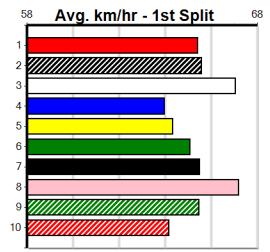

PADDY WANTS PATS

Distance: 450m, Race Type: Mixed 4/5, Total Prizemoney: $3,360
1st: $2,250, 2nd: $690, 3rd: $345, 4th: $75

TATTOOED (6) lit up the clock at Warragul two runs back and a clean getaway can see him score again. TOMMY TEQUILA (3) beat a good one at Sale two runs back and he will be prominent throughout. BELSAR (7) is capable of causing an upset

Watchdog Tips: 6 3 7 5 Bet: Win 6

Form Box Wgt Dist Track Date Time BON Margin 1st/2nd (Time) PIR Checked Comment W/R Split 1 S/P Grade
NINETYMILE WOW (QLD)[4] *** SCRATCHED *** $6.50
BK Bitch Apr-21 Sire: FERNANDO BALE Dam: MY SUPERSTAR
Owner(s): Ninetymile Kennels (SYN), B Whitford, G Whitford, C Johnson
Trainer: Taylor Thornton (Pearcedale)

KENSINGTON FLYER [4] Wide runner underneath is a worry, tested $21.00
BK Dog Apr-22 Sire: MY REDEEMER Dam: LIVERPOOL FLYER
Owner(s): Bee Gee Mac (SYN), G Mcrae, B Mcrae
Trainer: Gregory Mcrae (Smythes Creek)

TOMMY TEQUILA (NSW)[4] Beat a good one two runs back, main danger $4.80
RBD Dog Feb-22 Sire: TOMMY SHELBY Dam: DAZZLING BLING
Owner(s): Evolution (SYN), T Fogarty, J Phillips
Trainer: Rebecca Gibbons (Avalon)

MAVIS TOLMIE [5] First look here, draw is a worry, prefer others $10.00
BK Bitch Mar-22 Sire: CHRISTO BALE Dam: ROSE ROYCE
Owner(s): M Delbridge
Trainer: Lisa Delbridge (Balliang)

PAW ROXY (NSW)[5] Slashing 25.83 Geelong winner, keep safe $5.50
BK Bitch Dec-22 Sire: BERNARDO Dam: DYNA HARPA
Owner(s): B Wheeler
Trainer: Mark Delbridge (Balliang)

1

2

3

4

5