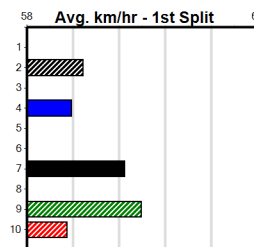

13 RACES TONIGHT

1

5:37PM

(VIC time)

Distance: 390m, Race Type: Maiden, Total Prizemoney: $2,535
1st: $1,680, 2nd: $520, 3rd: $260, 4th: $75

The well bred ASTON BARTON (8) is a member of a strong kennel and he is expected to fire fresh.
AUSSIE FERNANDO (5) is another well bred type and he would have been educated around this circuit. DIVA'S ROSE (6) must be respected on debut

Watchdog Tips: **8** **5** **6** **7** **Bet:** Box Quinella 5,6,8 ($10 for 333.33%)

Form Box	Wgt	Dist	Track	Date	Time	BON	Margin	1st/2nd (Time)	PIR	Checked	Comment	WR	Split 1	S/P	Grade	
1	KING RON [M] $12.00															
	WBK Dog Feb-23 Sire: KOBLENZ Dam: MEPUNGA GEM Trainer: Mark Johnson (Ross Creek)															
	Owner(s): T Keogh															
	Winning Distances: < 300m (0) 300 - 399m (0) 400 - 499m (0) 500 - 599m (0) 600 - 699m (0) > 700m (0)															
	Winning Weights:															
	6th (4) 36.5 390 BAL R1 13-Dec-24 23.20 22.19 15.00 PAW OLYSLAGERS (22.19) M/77 9.07 $10.20 M															
	Last 3 wins NOT included above															
	Box History															
	<table border="1"> <thead> <tr><th>Bx</th><th>1st</th><th>2nd</th><th>3rd</th><th>4th</th><th>5th</th><th>6th</th><th>7th</th><th>8th</th></tr> </thead> <tbody> <tr><td>1</td><td></td><td></td><td></td><td></td><td></td><td></td><td></td><td></td></tr> <tr><td>2</td><td></td><td></td><td></td><td></td><td></td><td></td><td></td><td></td></tr> <tr><td>3</td><td></td><td></td><td></td><td></td><td></td><td></td><td></td><td></td></tr> <tr><td>4</td><td></td><td></td><td></td><td></td><td></td><td>1</td><td></td><td></td></tr> <tr><td>5</td><td></td><td></td><td></td><td></td><td></td><td></td><td></td><td></td></tr> <tr><td>6</td><td></td><td></td><td></td><td></td><td></td><td></td><td></td><td></td></tr> <tr><td>7</td><td></td><td></td><td></td><td></td><td></td><td></td><td></td><td></td></tr> <tr><td>8</td><td></td><td></td><td></td><td></td><td></td><td></td><td></td><td></td></tr> <tr><td>Prize Best</td><td></td><td></td><td></td><td></td><td></td><td>$0.00</td><td></td><td></td></tr> <tr><td>Starts</td><td></td><td></td><td></td><td></td><td></td><td>FSH</td><td></td><td></td></tr> <tr><td>Trk/Dts</td><td></td><td></td><td></td><td></td><td></td><td>1-0-0-0</td><td></td><td></td></tr> <tr><td>APM</td><td></td><td></td><td></td><td></td><td></td><td>0-0-0-0</td><td></td><td>0</td></tr> </tbody> </table>															
	Prize Best Starts Trk/Dts APM															
2	SILVER COIN [M] $14.00															
	BK Bitch Mar-23 Sire: ASTON RUPEE Dam: IT'S A BLUSH Trainer: Lisa Delbridge (Balliang)															
	Owner(s): G Black															
	Winning Distances: < 300m (0) 300 - 399m (0) 400 - 499m (0) 500 - 599m (0) 600 - 699m (0) > 700m (0)															
	Winning Weights:															
	8th (2) 27.4 390 BAL R9 31-Oct-24 23.73 22.23 18.00 PAW ZACHARY (22.53) Q/78 9.28 $5.00 M															
	4th (4) 27.0 390 BAL R3 21-Nov-24 22.98 21.93 13.00 SPRINGER'S BOY (22.07) M/66 8.86 $7.30 M															
	4th (7) 27.0 400 WGL R2 03-Dec-24 23.36 22.49 13.00 IGNITE (22.49) M/54 8.82 $29.40 M															
	8th (8) 27.4 400 GEL R3 10-Dec-24 23.85 22.51 18.00 AVIATION (22.66) M/88 8.92 $4.20 M															
	Last 3 wins NOT included above															
Box History																
<table border="1"> <thead> <tr><th>Bx</th><th>1st</th><th>2nd</th><th>3rd</th><th>4th</th><th>5th</th><th>6th</th><th>7th</th><th>8th</th></tr> </thead> <tbody> <tr><td>1</td><td></td><td></td><td></td><td></td><td></td><td></td><td></td><td></td></tr> <tr><td>2</td><td></td><td></td><td></td><td></td><td></td><td></td><td></td><td>1</td></tr> <tr><td>3</td><td></td><td></td><td></td><td></td><td></td><td></td><td></td><td></td></tr> <tr><td>4</td><td></td><td></td><td></td><td>1</td><td></td><td></td><td></td><td></td></tr> <tr><td>5</td><td></td><td></td><td></td><td></td><td></td><td></td><td></td><td></td></tr> <tr><td>6</td><td></td><td></td><td></td><td></td><td></td><td></td><td></td><td></td></tr> <tr><td>7</td><td></td><td></td><td></td><td></td><td>1</td><td></td><td></td><td></td></tr> <tr><td>8</td><td></td><td></td><td></td><td></td><td></td><td></td><td></td><td>1</td></tr> <tr><td>Prize Best</td><td></td><td></td><td></td><td></td><td></td><td>$150.00</td><td></td><td></td></tr> <tr><td>Starts</td><td></td><td></td><td></td><td></td><td></td><td>FSH</td><td></td><td></td></tr> <tr><td>Trk/Dts</td><td></td><td></td><td></td><td></td><td></td><td>4-0-0-0</td><td></td><td></td></tr> <tr><td>APM</td><td></td><td></td><td></td><td></td><td></td><td>0-0-0-0</td><td></td><td>120</td></tr> </tbody> </table>																
Prize Best Starts Trk/Dts APM																
3	MAYBE FURGUS [M] $7.50															
	BK Dog Nov-22 Sire: FABREGAS Dam: SIXTEEN PEGS Trainer: Peter Fulton (Ecklin South)															
	Owner(s): B Fulton															
	Winning Distances: < 300m (0) 300 - 399m (0) 400 - 499m (0) 500 - 599m (0) 600 - 699m (0) > 700m (0)															
	Winning Weights:															
	Last 3 wins NOT included above