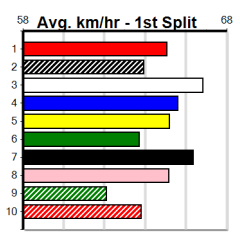

Geelong
6
8:42PM
(VIC time)

NP ELECTRICAL

Distance: 460m, Race Type: Grade 5, Total Prizemoney: $2,925
1st: $1,950, 2nd: $600, 3rd: $300, 4th: $75

Watchdog Tips: 8 5 1 2 **Bet:** Win 8

1 TARA'S LILY (SA)[5] *Quick PB here, drawn to get the breaks, threat*
BK B Feb-23 BARCIA BALE LILY PAD $7.50
Trainer: Mark Delbridge (Balliang)
4th (8) 25.0 460 WGL R5 17-Dec-24 26.56 25.52 6.50SPIRIT WORLD (26.14) M/614 . . . 6.64 $2.20 5
7th (5) 25.3 525 MEA R5 21-Dec-24 30.74 29.62 12.00LBOMB LUCA (29.95) M/7877 . . . 5.26 $10.70 5
4th (4) 25.4 525 MEA R12 28-Dec-24 30.81 30.09 6.00LMR. MIYAGI (30.41) M/7677 . . . 5.30 $8.40 5
2nd (4) 25.8 450 SHP R11 06-Jan-25 25.50 25.15 3.00LDAD'S LAST RUN (25.30) S/744 . . . 6.71 $16.60 5
Owner(s): A Lapinskas

Winning Boxes

1	2	3	4	5	6	7	8
1	1					1	
Prize	$11,775.00						
Best	25.89						
Starts	18-3-6-1						
Trk/Dst	2-1-0-0						
APM	$8235						

2 PAW GORDY [5] *Good record here, solid muster, keep safe*
BD D Jan-23 YOZO BALE KNICKS BALE $6.00
Trainer: Correy Grenfell (Anakie)
6th (8) 34.2 525 MEA R8 07-Dec-24 30.37 29.59 3.75LEPITOMIZE (30.11) M/4444 . . . 5.24 $49.20 SH
3rd (3) 34.1 435 SLE R8 20-Dec-24 24.59 24.11 7.00BLESSD RAIN (24.13) M/334 . . . 5.21 $8.30 RWH
2nd (4) 34.0 525 MEA R2 28-Dec-24 30.44 30.09 3.75LLEO BALE (30.19) M/2222 . . . 5.16 $16.80 5
6th (3) 34.2 525 MEA R6 04-Jan-25 30.73 29.78 9.50LSPRING REGENCY (30.10) M/5666 . . . 5.19 $16.20 5
Owner(s): B Wheeler

Winning Boxes

1	2	3	4	5	6	7	8
			1		1	1	
Prize	$13,165.00						
Best	25.95						
Starts	19-3-5-2						
Trk/Dst	3-2-0-1						
APM	$8376						

3 PERFECT ACE [5] *Racing well but this is harder, prefer to watch*
BK D Jan-22 AUSSIE INFRARED PERFECT PIPER $10.00
Trainer: Jake Weightman (Dean)
5th (5) 31.8 450 BAL R3 11-Dec-24 25.83 24.92 7.00LASTON BAMFORD (25.36) M/775 . . . 6.77 $21.10 RWH
4th (2) 31.5 300 HVL R4 15-Dec-24 17.04 16.49 4.50LFROG MARCH (16.73) M/3 . . . 4.00 $28.40 5H
1st (6) 31.0 450 WBL R7 30-Dec-24 25.27 25.27 4.00LSTAR OF VENUS (25.54) Q/111 . . . 6.56 $3.50 SH
3rd (1) 31.3 450 WBL R4 04-Jan-25 25.60 24.96 3.25LNIZHONI (25.38) M/332 . . . 6.65 $2.10 SF
Owner(s): J Weightman

Winning Boxes

1	2	3	4	5	6	7	8
1			1		1	1	1
Prize	$13,640.00						
Best	FSTD						
Starts	31-5-6-6						
Trk/Dst	0-0-0-0						
APM	$6456						

4 PAW OLLIE (NSW)[5] *Never headed last time, harder tonight, place*
BK D Jan-23 BERNARDO DYNA GARNER $8.00
Trainer: Mark Delbridge (Balliang)
4th (5) 33.6 460 WGL R3 17-Dec-24 26.18 25.52 4.00LWINTER GOES (25.91) S/564 . . . 6.62 $4.00 X67H
2nd (2) 33.6 450 SHP R5 23-Dec-24 25.31 25.26 0.25LFISTS WILL FLY (25.30) M/322 . . . 6.64 $3.30 RW
3rd (8) 33.3 450 SHP R6 30-Dec-24 25.54 25.00 4.00LREPRESENT (25.27) M/233 . . . 6.70 $5.40 RWH
1st (7) 33.5 450 SHP R10 06-Jan-25 25.40 25.15 6.50LFEROCIOUS CANARY (25.85) M/111 . . . 6.69 $1.80 X67
Owner(s): B Wheeler

Winning Boxes

1	2	3	4	5	6	7	8
2							1
Prize	$7,150.00						
Best	25.95						
Starts	13-3-2-1						
Trk/Dst	1-1-0-0						
APM	$5425