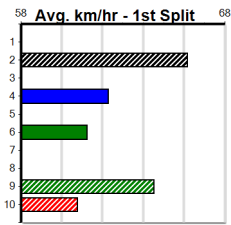

MERV JENNINGS SIGNS

Distance: 400m, Race Type: Maiden, Total Prizemoney: $2,535
1st: $1,680, 2nd: $520, 3rd: $260, 4th: $75

2

7:23PM

(VIC time)

BUDDY REIKO (2) was far from disgraced on debut and he will be much better for the run. PAW VERITY (1) is a well bred type and she would have been educated around this circuit. PAW QUILL (7) must be respected on debut

Watchdog Tips: **2** **1** **7** **6** **Bet:** **Box Quinella 1,2,7 ($10 for 333.33%)**

Form	Box	Weight	Dist	Track	Date	Time	BON	Margin	1st/2nd (Time)	PIR	Checked	Comment	W/R	Split 1	S/P	Grade	
1	PAW VERITY (NSW)[M]											<i>Well bred, would have trialled here, danger</i>					
WBK	B			Mar-23	TIGGERLONG TONK							DYNA ZESTY					$4.00
Trainer: Daniel Gibbons (Avalon) Owner(s): B Wheeler																	
<table border="1"> <thead> <tr><th colspan="8">Winning Boxes</th></tr> <tr><th>1</th><th>2</th><th>3</th><th>4</th><th>5</th><th>6</th><th>7</th><th>8</th></tr> </thead> <tbody> <tr><td>Prize</td><td></td><td></td><td></td><td></td><td></td><td></td><td></td><td>$0</td></tr> <tr><td>Best</td><td></td><td></td><td></td><td></td><td></td><td></td><td></td><td>FSH</td></tr> <tr><td>Starts</td><td></td><td></td><td></td><td></td><td></td><td></td><td></td><td>0-0-0-0</td></tr> <tr><td>Trk/Dst</td><td></td><td></td><td></td><td></td><td></td><td></td><td></td><td>0-0-0-0</td></tr> <tr><td>APM</td><td></td><td></td><td></td><td></td><td></td><td></td><td></td><td>$0</td></tr> </tbody> </table>																	
2	BUDDY REIKO [M]											<i>No luck on debut, can make amends, yes</i>					
BK	D			Apr-23	FABREGAS							REIKO MARTINI					$3.60
Trainer: Benjamin Magri (Avalon) Owner(s): J Fry																	
<table border="1"> <thead> <tr><th colspan="8">Winning Boxes</th></tr> <tr><th>1</th><th>2</th><th>3</th><th>4</th><th>5</th><th>6</th><th>7</th><th>8</th></tr> </thead> <tbody> <tr><td>Prize</td><td></td><td></td><td></td><td></td><td></td><td></td><td></td><td>$75.00</td></tr> <tr><td>Best</td><td></td><td></td><td></td><td></td><td></td><td></td><td></td><td>23.01</td></tr> <tr><td>Starts</td><td></td><td></td><td></td><td></td><td></td><td></td><td></td><td>1-0-0-0</td></tr> <tr><td>Trk/Dst</td><td></td><td></td><td></td><td></td><td></td><td></td><td></td><td>1-0-0-0</td></tr> <tr><td>APM</td><td></td><td></td><td></td><td></td><td></td><td></td><td></td><td>$75</td></tr> </tbody> </table>																	
3	SHE REBEL [M]											<i>Dam was a talented speedster, watch betting</i>					
BK	B			Jun-23	ASTON RUPEE							SELECT TRICK					$6.50
Trainer: Kyle Brooks (Maroona) Owner(s): K Brooks																	
<table border="1"> <thead> <tr><th colspan="8">Winning Boxes</th></tr> <tr><th>1</th><th>2</th><th>3</th><th>4</th><th>5</th><th>6</th><th>7</th><th>8</th></tr> </thead> <tbody> <tr><td>Prize</td><td></td><td></td><td></td><td></td><td></td><td></td><td></td><td>$0</td></tr> <tr><td>Best</td><td></td><td></td><td></td><td></td><td></td><td></td><td></td><td>FSH</td></tr> <tr><td>Starts</td><td></td><td></td><td></td><td></td><td></td><td></td><td></td><td>0-0-0-0</td></tr> <tr><td>Trk/Dst</td><td></td><td></td><td></td><td></td><td></td><td></td><td></td><td>0-0-0-0</td></tr> <tr><td>APM</td><td></td><td></td><td></td><td></td><td></td><td></td><td></td><td>$0</td></tr> </tbody> </table>																	
4	MORAINE ALFIE [M]											<i>Well beaten on debut, needs more time</i>					
BDW	D			May-23	FERDINAND BOY							MORAINE ROSIE					$16.00
Trainer: Glenn Judd (Noorat) Owner(s): MORaine (SYN), G Judd, S Judd																	
<table border="1"> <thead> <tr><th colspan="8">Winning Boxes</th></tr> <tr><th>1</th><th>2</th><th>3</th><th>4</th><th>5</th><th>6</th><th>7</th><th>8</th></tr> </thead> <tbody> <tr><td>Prize</td><td></td><td></td><td></td><td></td><td></td><td></td><td></td><td>$0.00</td></tr> <tr><td>Best</td><td></td><td></td><td></td><td></td><td></td><td></td><td></td><td>FSH</td></tr> <tr><td>Starts</td><td></td><td></td><td></td><td></td><td></td><td></td><td></td><td>1-0-0-0</td></tr> <tr><td>Trk/Dst</td><td></td><td></td><td></td><td></td><td></td><td></td><td></td><td>0-0-0-0</td></tr> <tr><td>APM</td><td></td><td></td><td></td><td></td><td></td><td></td><td></td><td>$0</td></tr> </tbody> </table>																	
5	UNACCEPTABLE AXE (NSW)[M]											<i>Well bred, in good hands, watch betting moves</i>					
BK	D			Nov-22	SUPERIOR PANAMA							MINORCA					$8.00
Trainer: Brendan Pursell (Lara) Owner(s): J Niass																	
<table border="1"> <thead> <tr><th colspan="8">Winning Boxes</th></tr> <tr><th>1</th><th>2</th><th>3</th><th>4</th><th>5</th><th>6</th><th>7</th><th>8</th></tr> </thead> <tbody> <tr><td>Prize</td><td></td><td></td><td></td><td></td><td></td><td></td><td></td><td>$0</td></tr> <tr><td>Best</td><td></td><td></td><td></td><td></td><td></td><td></td><td></td><td>FSH</td></tr> <tr><td>Starts</td><td></td><td></td><td></td><td></td><td></td><td></td><td></td><td>0-0-0-0</td></tr> <tr><td>Trk/Dst</td><td></td><td></td><td></td><td></td><td></td><td></td><td></td><td>0-0-0-0</td></tr> <tr><td>APM</td><td></td><td></td><td></td><td></td><td></td><td></td><td></td><td>$0</td></tr> </tbody> </table>																	
6	WAITING FOR YOU [M]											<i>Better for the run on debut, keep safe</i>