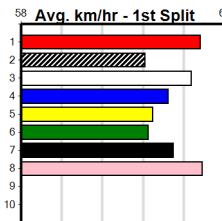

Distance: 400m, Race Type: Grade 5, Total Prizemoney: $2,925
1st: $1,950, 2nd: $600, 3rd: $300, 4th: $75

4

8:05PM

(VIC time)

THAT'S MY COUSIN (8) has been placed in five of six here and he should be able to burn them off at the bend. ASTON OPHELIA (5) is better than her past few run and she can come out running. LAID BACK LASS (1) is drawn to be prominent throughout

Watchdog Tips:

8

5

1

4

Bet:

Win 8

Table with columns: Form, Box, Weight, Dist, Track, Date, Time, BON, Margin, 1st/2nd (Time), PIR, Checked, Comment, W/R, Split 1, S/P, Grade. Contains race details for 10 races, including horse names, trainers, owners, and winning boxes.