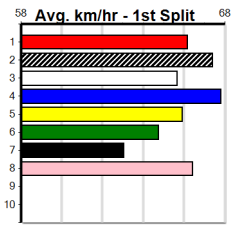

RSN GREY AREAS - WEDNESDAY & FRID

Distance: 400m, Race Type: Grade 5, Total Prizemoney: \$2,925
1st: \$1,950, 2nd: \$600, 3rd: \$300, 4th: \$75

11

10:20PM

(VIC time)

ASTON WARRIOR (5) was never headed at Ballarat and he will prove hard to reel in again. IDRON BALE (3) has been placed in four of his past five and he just needs to step on terms. NIMBLE TOMMY (2) just needs room early on.