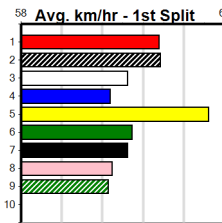

SPORTSBET HT1

Distance: 400m, Race Type: Mixed 6/7 Heat, Total Prizemoney: $2,925
1st: $1,950, 2nd: $600, 3rd: $300, 4th: $75

9

9:42PM
(VIC time)

FIRST TRAIN OUT (2) was a dazzling 23.89 debut winner at Bendigo and he is a serious prospect.
PICHOLA RALPHY (3) is showing some promise and he can follow the two through early on.
THUNDERSTONE (5) can run a cheeky race

Watchdog Tips: **2** **3** **5** **7** **Bet:** **Win 2**