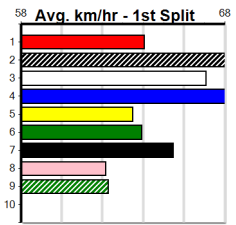

SPORTSBET HT2

10

10:00PM

(VIC time)

Distance: 400m, Race Type: Mixed 6/7 Heat, Total Prizemoney: \$2,925
1st: \$1,950, 2nd: \$600, 3rd: \$300, 4th: \$75

COOLABAH STATION (2) was a slashing 22.38 winner here last time and he will prove hard to reel in again. BRONZE (8) owns a sizzling 22.46 PB here and he will get plenty of room to balance up early. PAW HARRIS (6) will be strong in the run home