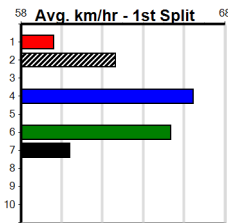

THE BECKLEY CENTRE GEELONG

Distance: 460m, Race Type: Maiden, Total Prizemoney: $2,535
1st: $1,680, 2nd: $520, 3rd: $260, 4th: $75

1
7:02PM
(VIC time)

PAW LONDON (4) has been placed in eight of nine to date and she has the speed to make every post a winner. REIKO TEDESCO (2) had little luck on debut and he will be better for the run. OUTSIDES (1) showed improvement last time

Watchdog Tips: **4** **2** **1** **3** **Bet:** **Box Quinella 1,2,4 ($10 for 333.33%)**