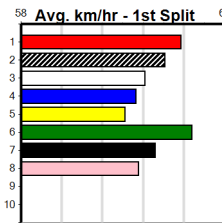

BEACHSIDE SECURITY

Distance: 400m, Race Type: Grade 5, Total Prizemoney: $2,925
1st: $1,950, 2nd: $600, 3rd: $300, 4th: $75

FEROCIOUS QUEEN (1) is better than her past few runs and she is drawn to make amends.
MORAINÉ SOFIA (7) was impressive two runs back and she will be strong in the run to the line.
LENAGHAN (4) can fire fresh.

Watchdog Tips:

1

7

4

5

Bet:

Win 1

Main race listing table with columns: Form, Box, Weight, Dist, Track, Date, Time, BON, Margin, 1st/2nd (Time), PIR, Checked, Comment, W/R, Split 1, S/P, Grade. Includes race details for Ferocious Queen, Interstate Girl, Storm Key, Lenaghan, Aggregate, Golden Blend, Moraine Sofia, Agon Caramel, and No Reserve.