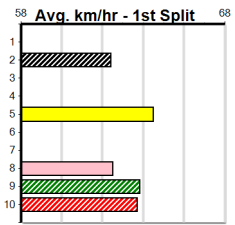

MILLERS MUZZLES

Distance: 400m, Race Type: Maiden, Total Prizemoney: $2,535
1st: $1,680, 2nd: $520, 3rd: $260, 4th: $75

3

7:42PM

(VIC time)

ASTON JILL (5) was well supported in her luckless debut run and she will be much better for the run.
PAW URSULA (2) has ben placed in five of ten to date and she should settle near the speed. SEEK
TO PLAN (1) is a well bred type

Watchdog Tips:

5

2

1

3

Bet:

Win 5

Form	Box	Weight	Dist	Track	Date	Time	BON	Margin	1st/2nd (Time)	PIR	Checked	Comment	W/R	Split 1	S/P	Grade	
1																	
SEEK TO PLAN [M] <i>Well bred, in capable hands, can threaten</i>																	
F	D				Feb-23		ASTON RUPEE										
Trainer: Angela Langton (Anakie) $4.00																	
Owner(s): CHAMPAGNE PTN (SYN), S Smith, A Langton																	
<table border="1" style="width: 100%;"> <thead> <tr> <th colspan="8">Winning Boxes</th> </tr> <tr> <th>1</th><th>2</th><th>3</th><th>4</th><th>5</th><th>6</th><th>7</th><th>8</th> </tr> </thead> <tbody> <tr> <td>Prize</td><td></td><td></td><td></td><td></td><td></td><td></td><td></td> </tr> <tr> <td>Best</td><td></td><td></td><td></td><td></td><td></td><td></td><td></td> </tr> <tr> <td>Starts</td><td></td><td></td><td></td><td></td><td></td><td></td><td></td> </tr> <tr> <td>Trk/Dst</td><td></td><td></td><td></td><td></td><td></td><td></td><td></td> </tr> <tr> <td>APM</td><td></td><td></td><td></td><td></td><td></td><td></td><td></td> </tr> </tbody> </table>																	
2																	
PAW URSULA (NSW)[M] <i>No luck in her past few runs, main danger</i>																	
BK	B				Dec-22		BERNARDO										
Trainer: Mark Delbridge (Balliang) $6.00																	
Owner(s): B Wheeler																	
<table border="1" style="width: 100%;"> <thead> <tr> <th colspan="8">Winning Boxes</th> </tr> <tr> <th>1</th><th>2</th><th>3</th><th>4</th><th>5</th><th>6</th><th>7</th><th>8</th> </tr> </thead> <tbody> <tr> <td>Prize</td><td></td><td></td><td></td><td></td><td></td><td></td><td></td> </tr> <tr> <td>Best</td><td></td><td></td><td></td><td></td><td></td><td></td><td></td> </tr> <tr> <td>Starts</td><td></td><td></td><td></td><td></td><td></td><td></td><td></td> </tr> <tr> <td>Trk/Dst</td><td></td><td></td><td></td><td></td><td></td><td></td><td></td> </tr> <tr> <td>APM</td><td></td><td></td><td></td><td></td><td></td><td></td><td></td> </tr> </tbody> </table>																	
3																	
PAW OLIVE (NSW)[M] <i>Dam has produced some capable types</i>																	
BK	B				Apr-23		JACKSLITTLETHING										
Trainer: Daniel Gibbons (Avalon) $7.50																	
Owner(s): B Wheeler																	
<table border="1" style="width: 100%;"> <thead> <tr> <th colspan="8">Winning Boxes</th> </tr> <tr> <th>1</th><th>2</th><th>3</th><th>4</th><th>5</th><th>6</th><th>7</th><th>8</th> </tr> </thead> <tbody> <tr> <td>Prize</td><td></td><td></td><td></td><td></td><td></td><td></td><td></td> </tr> <tr> <td>Best</td><td></td><td></td><td></td><td></td><td></td><td></td><td></td> </tr> <tr> <td>Starts</td><td></td><td></td><td></td><td></td><td></td><td></td><td></td> </tr> <tr> <td>Trk/Dst</td><td></td><td></td><td></td><td></td><td></td><td></td><td></td> </tr> <tr> <td>APM</td><td></td><td></td><td></td><td></td><td></td><td></td><td></td> </tr> </tbody> </table>																	
4																	
ASTON HEDLAND [M] <i>In good hands, bred for early peed, watch betting</i>																	
BK	D				Mar-23		ASTON FASTNET										
Trainer: Benjamin Magri (Avalon) $9.00																	
Owner(s): R Borda																	
<table border="1" style="width: 100%;"> <thead> <tr> <th colspan="8">Winning Boxes</th> </tr> <tr> <th>1</th><th>2</th><th>3</th><th>4</th><th>5</th><th>6</th><th>7</th><th>8</th> </tr> </thead> <tbody> <tr> <td>Prize</td><td></td><td></td><td></td><td></td><td></td><td></td><td></td> </tr> <tr> <td>Best</td><td></td><td></td><td></td><td></td><td></td><td></td><td></td> </tr> <tr> <td>Starts</td><td></td><td></td><td></td><td></td><td></td><td></td><td></td> </tr> <tr> <td>Trk/Dst</td><td></td><td></td><td></td><td></td><td></td><td></td><td></td> </tr> <tr> <td>APM</td><td></td><td></td><td></td><td></td><td></td><td></td><td></td> </tr> </tbody> </table>																	
5																	
ASTON JILL [M] <i>No luck on debut, had support, should fire</i>																	
BK	B				Feb-23		ASTON RUPEE										
Trainer: Joe Palma (Lara) $3.60																	
Owner(s): R Borda