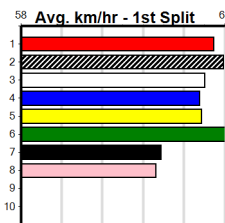

Geelong

5
8:24PM
(VIC time)

PARKER PUMPS

Distance: 400m, Race Type: Grade 5, Total Prizemoney: $2,925
1st: $1,950, 2nd: $600, 3rd: $300, 4th: $75

Watchdog Tips: **8** **7** **5** **3** **Bet:** **Win 8**

SOLAR SPECTRUM (8) is better than his past few runs and he is ideally drawn out wide.
CHEMICAL EROSION (7) has a good record here and he has the speed to cross and for a long way.
SPENCER (5) just needs a little luck early on