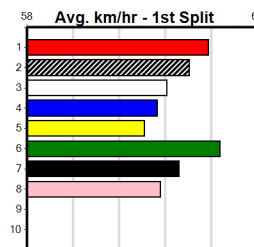

BEACHSIDE SECURITY

Distance: 400m, Race Type: Grade 5, Total Prizemoney: $2,925
1st: $1,950, 2nd: $600, 3rd: $300, 4th: $75

FEROCIOUS QUEEN (1) is better than her past few runs and she is drawn to make amends.
MORAINE SOFIA (7) was impressive two runs back and she will be strong in the run to the line.
LENAGHAN (4) can fire fresh.

Watchdog Tips: 1 7 4 5 **Bet:** Win 1

1

FEROCIOUS QUEEN (NSW)[5] Better than her past two runs, well drawn, yes **$2.80**

BK Bitch Dec-22 Sire: JUNGLE DEUCE Dam: MIDNIGHT HERO Trainer: Lisa Delbridge (Balliang)

Owner(s): S Flaherty
Winning Distances: < 300m (0) 300 - 399m (1) 400 - 499m (2) 500 - 599m (0) 600 - 699m (0) > 700m (0)

Winning Weights: 30.2(1) 30.4(1) 30.5(1)

1st	2nd	3rd	4th	5th	6th	7th	8th								
1st (3)	30.4	450	BAL	R9	13-Nov-24	25.71	25.03	1.00L TINKER BRUCE (25.78)	Q/111	. . .	SW	. . .	6.52	$10.60	7
1st (3)	30.2	450	BAL	R3	20-Nov-24	25.67	25.27	0.25L ASTON BOTAN (25.69)	Q/211	. . .	. . .	. . .	6.49	$8.70	X67
5th (7)	30.0	450	WBL	R6	28-Nov-24	25.84	24.99	5.50L RUBY'S SHOW (25.46)	M/234	. . .	. . .	. . .	6.63	$29.20	5
8th (5)	29.9	460	WGL	R6	03-Dec-24	27.05	25.95	11.00 PAW LAUREN (26.32)	M/788	. . .	. . .	. . .	6.76	$11.20	5
3rd (7)	29.8	425	BEN	R11	13-Dec-24	24.18	23.66	4.00L CRUSH YOUR RUSH (23.92)	Q/323	. . .	. . .	. . .	6.60	$32.60	5
3rd (6)	30.1	450	BAL	R6	18-Dec-24	25.60	25.10	4.75L REPRESENT (25.27)	M/112	. . .	. . .	. . .	6.52	$18.10	5
8th (4)	30.2	450	SHP	R6	23-Dec-24	26.47	25.26	15.00 GOLIAETH (25.49)	M/436	. . .	. . .	. . .	6.55	$5.40	5
8th (1)	30.0	460	GEL	R7	03-Jan-25	26.59	25.54	15.00 RUAPUKE ROCKS (25.54)	M/345	. . .	. . .	. . .	6.59	$20.20	5

Last 3 wins NOT included above

1st	2nd	3rd	4th	5th	6th	7th	8th								
1st (1)	30.5	390	BAL	R3	31-Oct-24	22.47	22.23	1.5L PICHOLA RALPHY (22.56)	Q/11	. . .	SW	. . .	8.34	$2.00	M

Prize Best Starts Trk/Dts APM: $6180.00 FSTD 10-3-0-2 0-0-0-0 4728