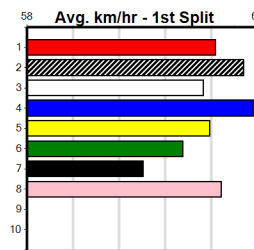

RSN GREY AREAS - WEDNESDAY & FRIDAY

Distance: 400m, Race Type: Grade 5, Total Prizemoney: $2,925
1st: $1,950, 2nd: $600, 3rd: $300, 4th: $75

ASTON WARRIOR (5) was never headed at Ballarat and he will prove hard to reel in again. IDRON BALE (3) has been placed in four of his past five and he just needs to step on terms. NIMBLE TOMMY (2) just needs room early on.

Watchdog Tips: 5 3 2 1 Bet: Box Quinella 2,3,5 ($10 for 333.33%)

ASTON ADVANCE [5] Never headed two runs back, must keep safe $4.60
Owner(s): R Borda
Winning Distances: < 300m (0) 300 - 399m (3) 400 - 499m (2) 500 - 599m (0) 600 - 699m (0) > 700m (0)
Winning Weights: 30.5(1) 31.5(2) 31.7(1) 32.6(1)
8th (3) 32.5 400 GEL R6 27-Sep-24 23.65 22.22 17.00 NOCTILUCENT (22.52) M/88 . . . . 8.76 $45.40 5
5th (8) 32.0 390 WBL R3 03-Oct-24 22.38 21.93 6.50L CORTEZ BALE (21.93) M/55 . . . . 8.77 $14.90 5
3rd (6) 32.4 425 BEN R11 11-Oct-24 24.32 23.69 4.00L CRUSOE RICO (24.06) M/533 . . . . 6.72 $46.00 X45
2nd (7) 32.7 390 WBL R7 17-Oct-24 22.21 21.72 2.75L ASTON CAYENNE (22.03) Q/22 . . . . 8.58 $31.40 X45
5th (7) 32.8 400 GEL R10 02-Nov-24 23.01 22.24 8.50L MICHALIS (22.41) Q/55 . . . . 8.71 $29.00 5H
5th (2) 33.0 400 GEL R11 24-Dec-24 22.82 22.49 2.75L LUKA MAGIC (22.64) M/33 . . . . 8.42 $13.80 X45
1st (4) 32.6 450 WBL R10 30-Dec-24 25.61 25.27 1.00L IN THEIR HONOUR (25.68) Q/111 . . . . 6.62 $4.10 SH
5th (7) 32.3 450 WBL R4 04-Jan-25 25.91 24.96 8.00L NIZHONI (25.38) M/224 . . . . 6.63 $12.30 SF
Last 3 wins NOT included above
1st (2) 31.5 390 WBL R4 15-Jul-24 23.04 22.62 1.00L SHE'S DIGGING IT (23.10) M/21 . . . . 8.88 $2.30 7
1st (5) 31.5 390 BAL R10 22-Jul-24 22.48 22.36 2.50L PAW MARVEL (22.64) M/11 . . . SW . 8.53 $13.20 T3-6
1st (6) 31.7 425 BEN R11 02-Aug-24 24.28 23.70 2.00L ARE YOU NERVOUS (24.41) M/311 . . . . 6.68 $22.60 5
Trainer: Glenn Campbell (Anakie)

NIMBLE TOMMY [5] Prefer out wide but goes well here, can threaten $8.00
Owner(s): M Bloom
Winning Distances: < 300m (0) 300 - 399m (2) 400 - 499m (10) 500 - 599m (0) 600 - 699m (0) > 700m (0)
Winning Weights: 29.5(1) 29.6(1) 30.1(1) 30.2(1) 30.3(1) 30.5(2) 30.6(2) 30.7(1) 31.0(1) 31.3(1)
8th (3) 30.2 450 BAL R8 30-Oct-24 26.04 25.27 12.00 VERDI (25.27) Q/358 . . . . 6.55 $37.50 X45
7th (6) 30.2 450 BAL R8 06-Nov-24 25.73 25.30 5.50L FERNANDO PHIL (25.36) M/457 . . . W 6.62 $80.10 X45
4th (1) 30.3 450 WBL R8 14-Nov-24 25.65 25.07 8.50L JETSTREAM ICON (25.07) M/243 . . . . 6.56 $14.20 X45
4th (2) 30.2 450 WBL R8 21-Nov-24 25.59 25.19 5.50L NO RESTRICTIONS (25.21) Q/334 . . . . 6.55 $11.40 X45
5th (4) 30.9 400 GEL R9 06-Dec-24 23.26 22.31 14.00 ZODIAC BALE (22.31) M/76 . . . VO W 9.01 $9.40 X34
1st (1) 30.7 390 WBL R12 19-Dec-24 22.04 21.82 4.50L MINI MILKY (22.35) Q/21 . . . . 8.55 $1.60 5
5th (2) 30.6 450 WBL R6 28-Dec-24 25.66 25.17 4.75L GOT A PULSE (25.34) M/224 . . . . 6.58 $5.30 5
4th (7) 30.2 400 GEL R4 03-Jan-25 23.02 22.38 6.50L ROCK IT QUEEN (22.58) M/55 . . . . 8.64 $3.60 X45
Last 3 wins NOT included above
1st (1) 30.5 400 GEL R12 28-Sep-24 22.63 22.46 2.50L GEANI BALE (22.80) M/21 . . . SW W 8.40 $1.90 5
1st (5) 30.5 400 GEL R5 15-Oct-24 22.45 22.45 5.00L WALTER WALRUS (22.80) M/11 . . . W 8.32 $2.80 X45
1st (7) 30.2 450 BAL R12 23-Oct-24 25.36 24.99 1.5L SIR VALENTINO (25.47) Q/111 . . . . 6.57 $3.10 5
Trainer: Debbie Goudge (Terang)