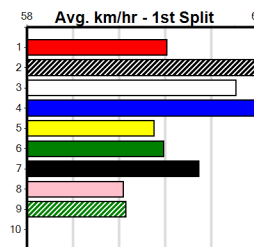

SPORTSBET HT2

Distance: 400m, Race Type: Mixed 6/7 Heat, Total Prizemoney: $2,925
1st: $1,950, 2nd: $600, 3rd: $300, 4th: $75

COOLABAH STATION (2) was a slashing 22.38 winner here last time and he will prove hard to reel in again. BRONZE (8) owns a sizzling 22.46 PB here and he will get plenty of room to balance up early. PAW HARRIS (6) will be strong in the run home

Watchdog Tips:	2	8	6	4	Bet:	Trifecta 2/4,6,8/3,4,6,8 ($10 - 111.11%)

1	MORAINÉ PIPER [7]	Improving type but this is harder, prefer others										$14.00	
	BD Bitch May-23	Sire: FERDINAND BOY Dam: MORAINÉ ROSIE										Trainer: Glenn Judd (Noorat)	
	Owner(s): MORAINÉ (SYN), G Judd, S Judd												
	Winning Distances: < 300m (0) 300 - 399m (0) 400 - 499m (1) 500 - 599m (0) 600 - 699m (0) > 700m (0)												
	Winning Weights: 29.2(1)												
	4th (4) 29.0 390 WBL R1 04-Dec-24 23.47 22.03 13.00 PAW JENNEKE (22.56) M/55 . . . . . 9.00 $16.60 M												
	5th (4) 28.9 410 HOR R2 07-Dec-24 24.21 23.34 11.00 MIDDLE EARTH (23.49) M/65 . . . . . 10.74 $22.90 M												
	6th (8) 28.9 450 WBL R2 19-Dec-24 26.10 24.81 10.00 PAW FARINA (25.40) M/776 . . . . . 7.01 $82.70 M												
	5th (5) 29.0 450 WBL R1 23-Dec-24 26.71 25.79 6.50L PAW MAUD (26.28) M/454 . . . . . 6.94 $13.20 M												
	1st (7) 29.2 450 WBL R1 26-Dec-24 26.07 25.32 3.25L PANAMA REBEL (26.29) Q/111 . . . . . 6.82 $5.80 M												

Box History									
Bx	1st	2nd	3rd	4th	5th	6th	7th	8th	
1		1							
2									
3				1					
4					1	1			
5						1			
6									
7	1								
8							1		
Prize Best									$2125.00
Starts									FSH
Trk/Dts									7-1-1-0
APM									0-0-0-0 2110

2	COOLABAH STATION [7]	Slashing 22.38 winner here, hard to reel in										$2.80	
	BK Dog Apr-23	Sire: ASTON RUPEE Dam: LEGENDARY LASS										Trainer: Anthony Azzopardi (Rowsley)	
	Owner(s): K Osborne												
	Winning Distances: < 300m (0) 300 - 399m (0) 400 - 499m (1) 500 - 599m (0) 600 - 699m (0) > 700m (0)												
	Winning Weights: 33.3(1)												
	2nd (5) 33.3 400 GEL R3 27-Dec-24 22.64 22.48 1.00L ANGRY CHIEF (22.58) M/22 . . . . . 8.53 $1.70 M												
	1st (4) 33.3 400 GEL R1 03-Jan-25 22.38 22.38 7.50L PATRIOT OISIN (22.88) Q/11 . . . . . SW . . . . . 8.29 $1.10 M												

Box History									
Bx	1st	2nd	3rd	4th	5th	6th	7th	8th	
1									
2									
3									
4	1								
5		1							
6									
7									
8									
Prize Best									$2200.00
Starts									22.38(4)-3/1/25
Trk/Dts									2-1-1-0
APM									2-1-1-0 2200

3	QUEST FOR SPIRIT [7]	Led for a long way last time, can run a drum										$9.00	
	BK Bitch Mar-23	Sire: ASTON RUPEE Dam: QUEST FOR GLORY										Trainer: Bradley Debono (Mill Park)	
	Owner(s): B Debono												
	Winning Distances: < 300m (0) 300 - 399m (0) 400 - 499m (1) 500 - 599m (0) 600 - 699m (0) > 700m (0)												
	Winning Weights: 27.8(1)												
	2nd (7) 27.9 450 SHP R1 28-Oct-24 25.89 25.13 3.5L TOO COLD (25.65) M/422 . . . . . 6.68 $5.10 M												
	3rd (6) 27.7 450 SHP R2 01-Nov-24 26.12 25.11 7.50L OUT THE WINDOW (25.61) Q/122 . . . . . 6.62 $2.20 M												
	1st (2) 27.8 400 GEL R2 08-Nov-24 22.84 22.39 7.00L GREEDY RICH (23.31) Q/11 . . . . . 8.46 $1.70 M												
	6th (2) 27.6 450 GAL R10 13-Nov-24 26.07 25.03 9.00L UP HILL SHILOH (25.47) M/235 . . . . . 6.71 $8.00 X67												
	5th (5) 27.4 515 SAP R8 25-Nov-24 30.42 29.49 12.00 HIGHLY ABRASIVE (29.58) M/2223 . . . . . 5.10 $34.90 RWH												

Box History									
Bx	1st	2nd	3rd	4th	5th	6th	7th	8th	
1									
2	1								
3									
4									
5						1			
6				1					
7		1	1						
8									
Prize Best									$2760.00
Starts									22.84(2)-8/1/24
Trk/Dts									6-1-1-2
APM									2-1-0-1 1776