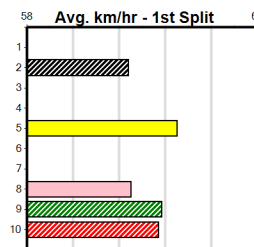

MILLERS MUZZLES

Distance: 400m, Race Type: Maiden, Total Prizemoney: $2,535
1st: $1,680, 2nd: $520, 3rd: $260, 4th: $75

ASTON JILL (5) was well supported in her luckless debut run and she will be much better for the run. PAW URSULA (2) has ben placed in five of ten to date and she should settle near the speed. SEEK TO PLAN (1) is a well bred type

Watchdog Tips: 5 2 1 3 **Bet:** Win 5

Form Box	Wgt	Dist	Track	Date	Time	BON	Margin	1st/2nd (Time)	PIR	Checked	Comment	WR	Split 1	S/P	Grade	
1	SEEK TO PLAN [M] Well bred, in capable hands, can threaten $4.00															
	F Dog Feb-23 Sire: ASTON RUPEE Dam: GO SEEK HEIDI Trainer: Angela Langton (Anakie)															
	Owner(s): CHAMPAGNE PTN (SYN), S Smith, A Langton															
	Winning Distances: < 300m (0) 300 - 399m (0) 400 - 499m (0) 500 - 599m (0) 600 - 699m (0) > 700m (0)															
	Winning Weights:															
	Box History															
	Last 3 wins NOT included above															
	Prize Best Starts Trk/Dts APM															
	Box History															
	Prize Best Starts Trk/Dts APM															
2	PAW URSULA (NSW)[M] No luck in her past few runs, main danger $6.00															
	BK Bitch Dec-22 Sire: BERNARDO Dam: DYNA HARPA Trainer: Mark Delbridge (Balliang)															
	Owner(s): B Wheeler															
	Winning Distances: < 300m (0) 300 - 399m (0) 400 - 499m (0) 500 - 599m (0) 600 - 699m (0) > 700m (0)															
	Winning Weights:															
	Box History															
	Last 3 wins NOT included above															
	Prize Best Starts Trk/Dts APM															
	Box History															
	Prize Best Starts Trk/Dts APM															
3	PAW OLIVE (NSW)[M] Dam has produced some capable types $7.50															
	BK Bitch Apr-23 Sire: JACKSLITTLETHING Dam: JACLYN BALE Trainer: Daniel Gibbons (Avalon)															
	Owner(s): B Wheeler															
	Winning Distances: < 300m (0) 300 - 399m (0) 400 - 499m (0) 500 - 599m (0) 600 - 699m (0) > 700m (0)															
	Winning Weights:															
	Box History															
	Last 3 wins NOT included above															
	Prize Best Starts Trk/Dts APM															
	Box History															
	Prize Best Starts Trk/Dts APM															
4	ASTON HEDLAND [M] In good hands, bred for early peed, watch betting $9.00															
	BK Dog Mar-23 Sire: ASTON FASTNET Dam: ASTON SAKURA Trainer: Benjamin Magri (Avalon)															
	Owner(s): R Borda															
	Winning Distances: < 300m (0) 300 - 399m (0) 400 - 499m (0) 500 - 599m (0) 600 - 699m (0) > 700m (0)															
	Winning Weights:															
	Box History															
	Last 3 wins NOT included above															
	Prize Best Starts Trk/Dts APM															
	Box History															
	Prize Best Starts Trk/Dts APM															
5	ASTON JILL [M] No luck on debut, had support, should fire $3.60															
	BK Bitch Feb-23 Sire: ASTON RUPEE Dam: UP HILL JILL Trainer: Joe Palma (Lara)															
	Owner(s): R Borda															
	Winning Distances: < 300m (0) 300 - 399m (0) 400 - 499m (0) 500 - 599m (0) 600 - 699m (0) > 700m (0)															
	Winning Weights:															
	Box History															
	Last 3 wins NOT included above															
	Prize Best Starts Trk/Dts APM															
	Box History															
	Prize Best Starts Trk/Dts APM