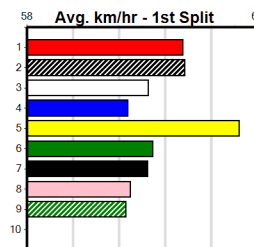

SPORTSBET HT1

Distance: 400m, Race Type: Mixed 6/7 Heat, Total Prizemoney: $2,925
1st: $1,950, 2nd: $600, 3rd: $300, 4th: $75

FIRST TRAIN OUT (2) was a dazzling 23.89 debut winner at Bendigo and he is a serious prospect.
PICHOLA RALPHY (3) is showing some promise and he can follow the two through early on.
THUNDERSTONE (5) can run a cheeky race

Watchdog Tips: 2 3 5 7 Bet: Win 2

MORAINÉ GRACE [6] Back in form but this is harder, prefer to watch $12.00
BE Bitch Jan-23 Sire: KOBLENZ Dam: MORAINÉ COCO
Trainer: Glenn Judd (Noorat)
Winning Distances: < 300m (0) 300 - 399m (2) 400 - 499m (0) 500 - 599m (0) 600 - 699m (0) > 700m (0)
Winning Weights: 27.5(1) 28.5(1)
5th (7) 27.8 390 WBL R3 14-Nov-24 23.39 22.00 16.00 MAYBE RAIN (22.33) M/45 . . . . 8.81 $39.00 X67
2nd (7) 27.6 485 HOR R5 19-Nov-24 27.52 27.02 1.5L PAW QUINBY (27.43) Q/222 . . . . 6.64 $31.80 X67H
4th (1) 27.4 485 HOR R5 26-Nov-24 27.59 27.19 5.00L PAW QUINBY (27.24) M/223 . . . . 6.68 $6.10 X67F
6th (3) 27.5 520 GEL R7 30-Nov-24 31.31 30.14 17.00 DUPLICITOUS (30.14) M/4546 . . . . 5.52 $9.50 X67
3rd (8) 27.4 390 WBL R3 23-Dec-24 22.78 22.21 6.50L MINH CANDY (22.34) M/23 . . . . 8.91 $7.60 7
2nd (8) 27.4 390 WBL R10 26-Dec-24 22.43 21.98 1.75L WITCH OF NOVA (22.32) Q/12 . . . . 8.76 $2.60 7
6th (3) 27.4 450 WBL R3 30-Dec-24 27.21 25.27 23.00 EVIE MALDINI (25.67) M/345 . . . . 6.86 $9.90 SH
1st (4) 27.5 390 WBL R3 02-Jan-25 22.72 22.01 2.00L GREEDY RICH (22.85) Q/11 . . . . 8.66 $8.00 7
Last 3 wins NOT included above
1st (2) 28.5 390 SHP R1 14-Sep-24 22.83 22.12 0.25L BROWSER (22.84) M/22 . . . . SW . 8.49 $7.30 M

FIRST TRAIN OUT [7] Brilliant debut winner, watch the clock if steps $1.80
BK Dog Apr-23 Sire: ASTON RUPEE Dam: LEGENDARY LASS
Trainer: Anthony Azzopardi (Rowsley)
Winning Distances: < 300m (0) 300 - 399m (0) 400 - 499m (1) 500 - 599m (0) 600 - 699m (0) > 700m (0)
Winning Weights: 34.1(1)
1st (7) 34.1 425 BEN R1 03-Jan-25 23.89 23.56 5.50L TIGER SHARK (24.24) M/111 . . . . 6.58 $1.40 M
Last 3 wins NOT included above

PICHOLA RALPHY (NSW)[6] Solid muster, can follow the two early, danger $8.00
BK Dog Feb-23 Sire: FERAL FRANKY Dam: UNLEASH THE FUN
Trainer: Matthew Marshall (Darley)
Winning Distances: < 300m (0) 300 - 399m (0) 400 - 499m (2) 500 - 599m (0) 600 - 699m (0) > 700m (0)
Winning Weights: 30.3(1) 30.6(1)
2nd (6) 30.0 390 BAL R10 14-Nov-24 22.57 22.16 1.75L RELEASED (22.46) Q/32 . . . . 8.74 $1.70 T3-7
3rd (4) 29.9 390 BAL R10 21-Nov-24 22.29 21.93 3.00L SPEEDY EASY (22.08) M/42 . . . . 8.53 $10.30 7
7th (5) 30.0 400 GEL R10 28-Nov-24 23.19 22.55 8.50L TOUCH OF SIN (22.62) M/56 . . . . 8.66 $21.40 X67
3rd (1) 30.3 400 GEL R10 05-Dec-24 23.00 22.56 6.50L SUMO SMASH (22.56) S/44 . . . . 8.56 $1.40 7
4th (5) 30.2 390 BAL R3 18-Dec-24 22.65 22.07 8.50L SNOWBALL ONE (22.07) S/55 . . . . 8.62 $36.90 X67
5th (5) 30.3 460 GEL R7 24-Dec-24 26.27 26.05 3.25L PAW RIVAL (26.05) S/322 . . . . 6.62 $14.20 7
1st (5) 30.3 450 BAL R9 30-Dec-24 25.77 25.46 4.75L PAW VANCOUVER (26.10) M/111 . . . . 6.71 $1.90 T3-7
4th (4) 30.1 450 WBL R3 04-Jan-25 25.83 24.96 4.25L MIDDLE EARTH (25.54) S/444 . . . . 6.96 $7.60 X67
Last 3 wins NOT included above
1st (4) 30.6 400 GEL R2 05-Nov-24 22.94 22.46 2.75L NOAH DEAR (23.12) M/32 . . . . SW . 8.65 $1.40 M