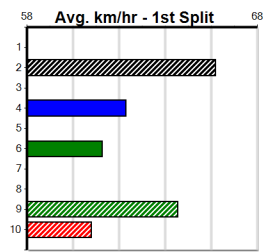

MERV JENNINGS SIGNS

Distance: 400m, Race Type: Maiden, Total Prizemoney: $2,535
1st: $1,680, 2nd: $520, 3rd: $260, 4th: $75

BUDDY REIKO (2) was far from disgraced on debut and he will be much better for the run. PAW VERITY (1) is a well bred type and she would have been educated around this circuit. PAW QUILL (7) must be respected on debut

Watchdog Tips: 2 1 7 6 **Bet:** Box Quinella 1,2,7 ($10 for 333.33%)

Form Box	Wgt	Dist	Track	Date	Time	BON	Margin	1st/2nd (Time)	PIR	Checked	Comment	W/R	Split 1	S/P	Grade	
1	PAW VERITY (NSW)[M] $4.00															
	Well bred, would have trialled here, danger															
	WBK Bitch Mar-23 Sire: TIGGERLONG TONK Dam: DYNA ZESTY Trainer: Daniel Gibbons (Avalon)															
	Owner(s): B Wheeler															
	Winning Distances: < 300m (0) 300 - 399m (0) 400 - 499m (0) 500 - 599m (0) 600 - 699m (0) > 700m (0)															
	Winning Weights:															
	<table border="1" style="width: 100%; border-collapse: collapse;"> <thead> <tr> <th>Bx</th> <th>1st</th> <th>2nd</th> <th>3rd</th> <th>4th</th> <th>5th</th> <th>6th</th> <th>7th</th> <th>8th</th> </tr> </thead> <tbody> <tr><td>1</td><td></td><td></td><td></td><td></td><td></td><td></td><td></td><td></td></tr> <tr><td>2</td><td></td><td></td><td></td><td></td><td></td><td></td><td></td><td></td></tr> <tr><td>3</td><td></td><td></td><td></td><td></td><td></td><td></td><td></td><td></td></tr> <tr><td>4</td><td></td><td></td><td></td><td></td><td></td><td></td><td></td><td></td></tr> <tr><td>5</td><td></td><td></td><td></td><td></td><td></td><td></td><td></td><td></td></tr> <tr><td>6</td><td></td><td></td><td></td><td></td><td></td><td></td><td></td><td></td></tr> <tr><td>7</td><td></td><td></td><td></td><td></td><td></td><td></td><td></td><td></td></tr> <tr><td>8</td><td></td><td></td><td></td><td></td><td></td><td></td><td></td><td></td></tr> </tbody> </table>															
	Last 3 wins NOT included above															
	<table border="1" style="width: 100%; border-collapse: collapse;"> <tr> <td>Prize Best</td> <td></td> <td>$0</td> </tr> <tr> <td>Starts</td> <td>0-0-0-0</td> <td>FSH</td> </tr> <tr> <td>Trk/Dts</td> <td>0-0-0-0</td> <td></td> </tr> <tr> <td>APM</td> <td></td> <td>0</td> </tr> </table>															
	2	BUDDY REIKO [M] $3.60														
No luck on debut, can make amends, yes																
BK Dog Apr-23 Sire: FABREGAS Dam: REIKO MARTINI Trainer: Benjamin Magri (Avalon)																
Owner(s): J Fry																
Winning Distances: < 300m (0) 300 - 399m (0) 400 - 499m (0) 500 - 599m (0) 600 - 699m (0) > 700m (0)																
Winning Weights:																
<table border="1" style="width: 100%; border-collapse: collapse;"> <thead> <tr> <th>Bx</th> <th>1st</th> <th>2nd</th> <th>3rd</th> <th>4th</th> <th>5th</th> <th>6th</th> <th>7th</th> <th>8th</th> </tr> </thead> <tbody> <tr><td>1</td><td></td><td></td><td></td><td></td><td></td><td></td><td></td><td></td></tr> <tr><td>2</td><td></td><td></td><td></td><td></td><td></td><td></td><td></td><td></td></tr> <tr><td>3</td><td></td><td></td><td></td><td></td><td></td><td></td><td></td><td></td></tr> <tr><td>4</td><td></td><td></td><td></td><td></td><td></td><td></td><td></td><td></td></tr> <tr><td>5</td><td></td><td></td><td></td><td></td><td></td><td></td><td></td><td></td></tr> <tr><td>6</td><td></td><td></td><td></td><td></td><td></td><td></td><td></td><td></td></tr> <tr><td>7</td><td></td><td></td><td></td><td></td><td></td><td></td><td></td><td></td></tr> <tr><td>8</td><td></td><td></td><td></td><td></td><td></td><td></td><td></td><td></td></tr> </tbody> </table>																
Last 3 wins NOT included above																
<table border="1" style="width: 100%; border-collapse: collapse;"> <tr> <td>Prize Best</td> <td></td> <td>$75.00</td> </tr> <tr> <td>Starts</td> <td>23.01(2)-3/1/25</td> <td></td> </tr> <tr> <td>Trk/Dts</td> <td>1-0-0-0</td> <td></td> </tr> <tr> <td>APM</td> <td></td> <td>75</td> </tr> </table>																
3		SHE REBEL [M] $6.50														
	Dam was a talented speedster, watch betting															
	BK Bitch Jun-23 Sire: ASTON RUPEE Dam: SELECT TRICK Trainer: Kyle Brooks (Maroona)															
	Owner(s): K Brooks															
	Winning Distances: < 300m (0) 300 - 399m (0) 400 - 499m (0) 500 - 599m (0) 600 - 699m (0) > 700m (0)															
	Winning Weights: