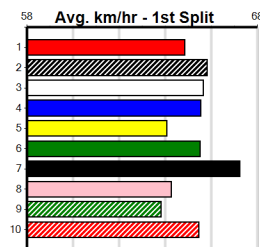

Geelong

MELBOURNE CONTAINER PARK

Distance: 460m, Race Type: Mixed 4/5, Total Prizemoney: $3,360
1st: $2,250, 2nd: $690, 3rd: $345, 4th: $75

8

9:24PM

(VIC time)

COLAC KID (6) is a highly promising speedster and he is expected to sprint well fresh. TORNADO TAHLIA (7) has been solidly placed in her past four and she will be in the firing line throughout. PAW TABITHA (2) was brilliant last time out.

Watchdog Tips:

6

7

2

3

Bet:

Win 6

Table with columns: Form Box, Wgt, Dist, Track, Date, Time, BON, Margin, 1st/2nd (Time), PIR, Checked, Comment, W/R, Split 1, S/P, Grade

Race 1: MISS GEORGIE LEE [5] Placed in two of three here, place hope again $8.00. Includes owner, sire, dam, winning distances, weights, and a box history table.

Race 2: PAW TABITHA (NSW)[5] *** SCRATCHED *** $4.60. Includes owner, sire, dam, winning distances, weights, and a box history table.

Race 3: WHY I'M BROKE [4] Handy effort here last time, must keep safe $7.50. Includes owner, sire, dam, winning distances, weights, and a box history table.

Race 4: YAMGATA BALE (NSW)[5] Steady record here, draw is a worry, tested $16.00. Includes owner, sire, dam, winning distances, weights, and a box history table.

Race 5: NIMBLE BENNY [4] Down on confidence, may get crowded, risky $10.00. Includes owner, sire, dam, winning distances, weights, and a box history table.