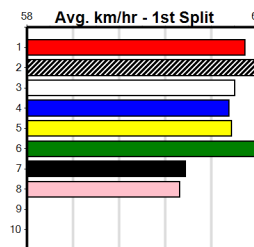

PARKER PUMPS

Distance: 400m, Race Type: Grade 5, Total Prizemoney: $2,925
1st: $1,950, 2nd: $600, 3rd: $300, 4th: $75

SOLAR SPECTRUM (8) is better than his past few runs and he is ideally drawn out wide.
CHEMICAL EROSION (7) has a good record here and he has the speed to cross and for a long way. SPENCER (5) just needs a little luck early on

Watchdog Tips: 8 7 5 3 Bet: Win 8

Horse card for GUNAI LILLY [5], Bitch, Oct-21. Struggled since her Shepparton win, prefer others. $9.00. Includes owner, sire, dam, winning distances, weights, and a box history table.

Horse card for SEATS TWO [5], Bitch, Jan-22. Returned to form last time, put in exotics. $7.50. Includes owner, sire, dam, winning distances, weights, and a box history table.

Horse card for SHAKA GOES BANG [5], Dog, Oct-21. Resuming, talented when fit, keep safe. $6.00. Includes owner, sire, dam, winning distances, weights, and a box history table.

Horse card for DUCHESS GEORGIA [5], Bitch, Jun-22. Pace outside is a worry, may get crowded. $21.00. Includes owner, sire, dam, winning distances, weights, and a box history table.

Horse card for SPENCER [5], Dog, Sep-22. Prefer over longer but has the class edge, threat. $3.40. Includes owner, sire, dam, winning distances, weights, and a box history table.