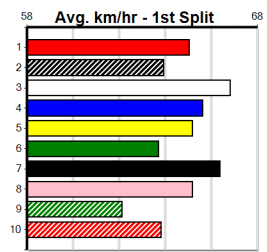

AMRON BOBBY (8) was impressive at Shepparton two runs back and he will get plenty of room to balance up. PAW MANTRA (5) has been placed in three of four here and he can settle on the speed. TARA'S LILY (1) owns a smart 25.89 PB here

Watchdog Tips: **8** **5** **1** **2** **Bet:** Win 8