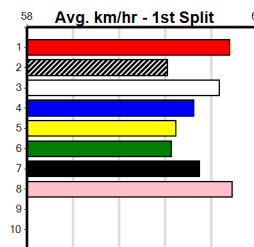

Watchdog Tips: 8 5 1 4 Bet: Win 8

LAIID BACK LASS [5] Consistent type, settles on the speed, threat \$3.60
Owner(s): G Peach
Winning Distances: < 300m (0) 300 - 399m (3) 400 - 499m (0) 500 - 599m (0) 600 - 699m (0) > 700m (0)
Box History table and Prize Best Starts Trk/Dts APM