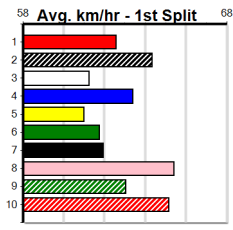

CENTRAL SCAFFOLDS (2-3 WINS)

Distance: 300m, Race Type: Tier 3 - Restricted Win, Total Prizemoney: $1,530
1st: $1,000, 2nd: $320, 3rd: $160, 4th: $50

HAMMER (2) can set the tempo soon after box rise in this and he will be hard to reel in if he finds the arm. PIPPA (3) has shown speed in her smart recent efforts and she looks set to be prominent throughout here.

Watchdog Tips:

2

3

7

8

Bet:

Win 2

Main race listing table with columns: Form, Box, Weight, Dist, Track, Date, Time, BON, Margin, 1st/2nd (Time), PIR, Checked, Comment, W/R, Split 1, S/P, Grade. Includes race details for CHAMPIONS [6], HAMMER [5], PIPPA [6], ROMAN EMPIRE [6], MARTIAN [6], MR. HOLIDAY (NSW)[6], MAD KEV [6], MENTION [6], ROLLING COAL [5] (5), and ATHENIAN GODDESS [5] (1).

Winning Boxes table for CHAMPIONS [6] showing prize money and performance metrics.

Winning Boxes table for HAMMER [5] showing prize money and performance metrics.

Winning Boxes table for PIPPA [6] showing prize money and performance metrics.

Winning Boxes table for ROMAN EMPIRE [6] showing prize money and performance metrics.

Winning Boxes table for MARTIAN [6] showing prize money and performance metrics.

Winning Boxes table for MR. HOLIDAY (NSW)[6] showing prize money and performance metrics.

Winning Boxes table for MAD KEV [6] showing prize money and performance metrics.

Winning Boxes table for MENTION [6] showing prize money and performance metrics.

Winning Boxes table for ROLLING COAL [5] (5) showing prize money and performance metrics.

Winning Boxes table for ATHENIAN GODDESS [5] (1) showing prize money and performance metrics.