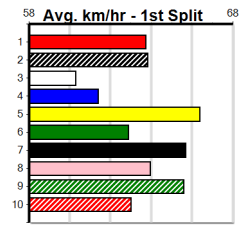

HEALESVILLE PHYSIO & SPORTS MEDICI

Distance: 350m, Race Type: Grade 5 T3, Total Prizemoney: \$1,530
1st: \$1,000, 2nd: \$320, 3rd: \$160, 4th: \$50

11

2:22PM

(VIC time)

SQUIGGLY PAPA (3) can explode mid race in his races and he may prove hard to hold out in this.
FEROCIOUS SANDY (5) has the speed to overcome her tough draw in this and she looks set to be right in the finish.