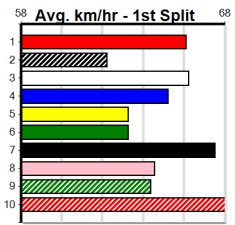

GORSKI ENGINEERING

Distance: 350m, Race Type: Grade 5 T3, Total Prizemoney: $1,530
1st: $1,000, 2nd: $320, 3rd: $160, 4th: $50

CLARA STELLA (4) was a solid last start winner here and she may only need to step on even terms to salute here. SIDEWINDER (7) can explode soon after the traps fly and she could make her presence felt in this.

Watchdog Tips: 4 7 1 3 **Bet:** Win 4