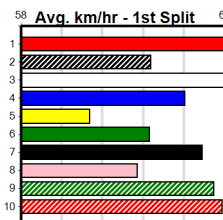

PITSTOP MOWER REPAIRS

Distance: 350m, Race Type: Grade 5 T3, Total Prizemoney: $1,530
1st: $1,000, 2nd: $320, 3rd: $160, 4th: $50

7

1:11PM
(VIC time)

SAPPHIRE SPEED (3) can set the tempo soon after box rise in this and he will be hard to catch if he finds the arm early here. NIGERIAN KABOOM (1) can settle on the speed from the outset and he could be right in the finish here.

Watchdog Tips: **3** **1** **8** **4** **Bet:** **Box Trifecta 1,3,4,8 ($10 for 41.67%)**