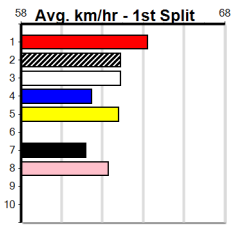

Suggested Quaddie:

- 1st Leg: 1,7 2nd Leg: 2,4,5,6
- 3rd Leg: 1,3,4,8 4th Leg: 1,3
- Cost: \$50 for 78.13%

Mobile Form Guide

Average Winning Time:

Distance	Grade	Avg. Time
300m	Grade 5 T3	16.97
300m	Tier 3 - Grade 7	17.04
300m	Tier 3 - Restricted Win	17.06
300m	Tier 3 - Maiden	17.18
350m	Grade 5 T3	19.60
350m	Tier 3 - Restricted Win	19.65
350m	Tier 3 - Maiden	19.83

Track Record:

Distance	Time	Greyhound	Date Set
300m	16.057	UNLEASH COLLINDA	11-Dec-22
350m	18.641	UNLEASH COLLINDA	19-Feb-23

SPORTSBET GO THE BLUE DOG

Distance: 300m, Race Type: Tier 3 - Maiden, Total Prizemoney: \$1,530
1st: \$1,000, 2nd: \$320, 3rd: \$160, 4th: \$50