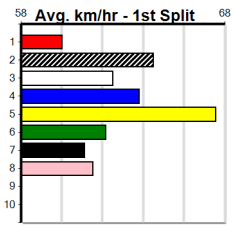

JASON McKEOWN PHOTOGRAPHY

Distance: 350m, Race Type: Tier 3 - Maiden, Total Prizemoney: \$1,530
1st: \$1,000, 2nd: \$320, 3rd: \$160, 4th: \$50

2

11:40AM
(VIC time)

BLUE SKYLARK (2) was smartly placed 3 starts back and she looks like the one to beat with any luck early. SISU LADY (5) can set the tempo soon after box rise in this and she could be the one to catch in this.