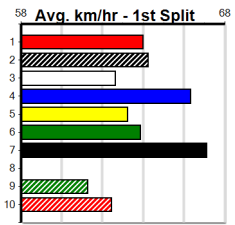

DOWNLOAD THE WATCHDOG APP

Distance: 300m, Race Type: Tier 3 - Grade 7, Total Prizemoney: $1,530
1st: $1,000, 2nd: $320, 3rd: $160, 4th: $50

3

12:01PM
(VIC time)

MAY BE REAL (4) has the speed to overcome her tough draw in this and she looks like the one to beat in this. HULK KING HAMMER (6) will find this easier than her last few starts and she looks like the main danger here.

Watchdog Tips:

4 **6** **1** **3**

Bet:

Win 4