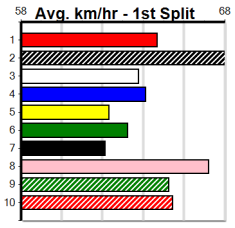

OUTER EAST FOOTBALL NETBALL COMP

Distance: 300m, Race Type: Grade 5 T3, Total Prizemoney: \$1,530
1st: \$1,000, 2nd: \$320, 3rd: \$160, 4th: \$50

4

12:17PM

(VIC time)

BEAR LEE BANDIT (2) can explode soon after box rise in his races and he looks awfully hard to hold out in a race of this nature. BLUE CHINCHILLA (8) is much better than her last few starts and she looks like the main danger here.