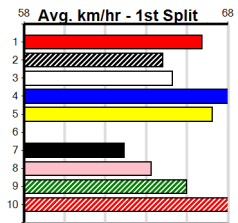

SPORTSBET NOBODY DOES IT EASIER

Distance: 300m, Race Type: Grade 5 T3, Total Prizemoney: \$1,530
1st: \$1,000, 2nd: \$320, 3rd: \$160, 4th: \$50

12

2:49PM

(VIC time)

ASSUME KEALY (4) has met some speedy types in recent times and he could prove hard to hold out in this. DINOSAUR DEANO (2) is much better than his recent form may suggest and he could be the danger here.