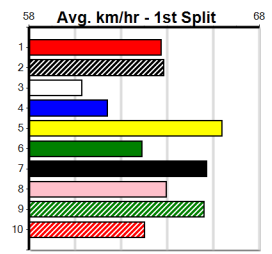

HEALESVILLE PHYSIO & SPORTS MEDICINE

Distance: 350m, Race Type: Grade 5 T3, Total Prizemoney: $1,530
1st: $1,000, 2nd: $320, 3rd: $160, 4th: $50

SQUIGGLY PAPA (3) can explode mid race in his races and he may prove hard to hold out in this.
FEROCIOUS SANDY (5) has the speed to overcome her tough draw in this and she looks set to be right in the finish.

Watchdog Tips: 3 5 8 4 Bet: Win 3

BERRY BLUE EVIE [5] Not racing well enough in recent times, tested. $10.00
Owner(s): K Newport
Sire: BAROOGA BRETT Dam: BIG BASH ELLYSE
Trainer: Taylor Edwards (Broadford)
Box History table and race details.

WHITE SHIRAZ [5] Slow out and well beaten of late, looks unlikely. $15.00
Owner(s): P Ellis
Sire: FERNANDO BALE Dam: PEPPER SHIRAZ
Trainer: Jye Formosa (Heathcote)
Box History table and race details.

SQUIGGLY PAPA [5] Can explode mid race here, hard to hold out. $3.60
Owner(s): BELLE ZAC AND CHARLIE (SYN), M Tabb, S Tabb
Sire: MEPUNGA BLAZER Dam: HEADSPACE
Trainer: Mathew Tabb (Lara)
ENG HVL 2025-01-13
Box History table and race details.

BLACK PRESTIGE [5] Tough draw but has plenty of talent, threat. $8.50
Owner(s): Eye Candy (SYN), C Wilk, K Gorman
Sire: ZIPPING GARTH Dam: DREAMY EYES
Trainer: Christian Wilk (Tanjil South)
Box History table and race details.

FEROCIOUS SANDY (NSW)[5] Has the speed to overcome tricky draw, danger. $4.50
Owner(s): WATCH AND WAIT (SYN), S Dalton, C Dalton, L Dalton
Sire: SHIMA SHINE Dam: MIDNIGHT HERO
Trainer: Leonie Dalton (Coldstream)
ENG HVL 2025-01-13
Box History table and race details.