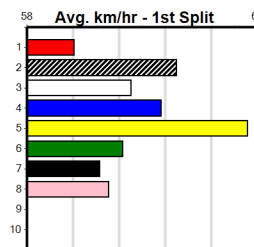

(VIC time)

BLUE SKYLARK (2) was smartly placed 3 starts back and she looks like the one to beat with any luck early. SISU LADY (5) can set the tempo soon after box rise in this and she could be the one to catch in this.

Watchdog Tips: **2** **5** **4** **8** **Bet:** Win 2

Form Box Wgt Dist Track Date Time BON Margin 1st/2nd (Time) PIR Checked Comment W/R Split 1 S/P Grade

1 **MINH BENNY (SA)[M]** May get buried back in this, needs some luck. **$15.00**
BK Dog Sep-21 Sire: SPRING GUN Dam: DAISY MAREE Trainer: Terence Bailey (Cranbourne Sout)
Owner(s): T Bailey
Winning Distances: < 300m (0) 300 - 399m (0) 400 - 499m (0) 500 - 599m (0) 600 - 699m (0) > 700m (0)
Winning Weights:
6th (5) 34.0 515 SAP R1 06-Aug-23 30.55 29.14 8.50L HARD PRESS (29.97) M/7766 . . . . . 5.51 $9.70 M
5th (2) 33.9 515 SAP R1 13-Aug-23 30.66 29.48 11.00 GAPING MARGIN (29.92) S/7655 . . . . . 5.45 $6.00 M
8th (6) 34.0 460 WGL R3 20-Aug-23 26.62 25.65 8.00L PERFECT BLEND (26.08) S/778 . . . . . 6.85 $19.80 M
ST (-) 37.5 300 HVL 11-Oct-24 17.45 7.00L Trial Cleared M/32 . . . . . 4.22 . ST
Last 3 wins NOT included above
Box History
Bx 1st 2nd 3rd 4th 5th 6th 7th 8th
1 . . . .
2 . . . . . 1 . . . .
3 . . . .
4 . . . .
5 . . . . . . 1 . . . .
6 1
7 . . . .
8 . . . .
Prize Best $0.00
Starts FSH 3-0-0-0
Trk/Dts 0-0-0-0
APM 0

2 **BLUE SKYLARK [M]** Smartly placed here 3 starts back, go close. **$3.60**
BE Bitch Feb-23 Sire: ASTON RUPEE Dam: UP HILL JILL Trainer: Garry Johnson (Chum Creek)
Owner(s): R Geall ENG HVL 2025-01-12
Winning Distances: < 300m (0) 300 - 399m (0) 400 - 499m (0) 500 - 599m (0) 600 - 699m (0) > 700m (0)
Winning Weights:
2nd (1) 31.8 390 BAL R1 21-Nov-24 22.83 21.93 2.25L BELFAST SPOT (22.69) M/32 . . . . . 8.71 $2.80 M
4th (7) 31.4 390 WBL R2 28-Nov-24 22.93 21.84 9.50L ULTIMO (22.27) M/34 . . . . . 8.92 $8.90 M
2nd (1) 31.5 390 WBL R2 02-Dec-24 22.69 22.17 3.25L AERO EXPRESS (22.47) M/32 . . . . . 8.79 $6.10 M
6th (4) 31.8 400 GEL R2 10-Dec-24 23.83 22.51 13.00 SELL YOUR SOUL (22.96) S/86 . . . . . 8.73 $11.10 M
5th (7) 31.3 350 HVL R2 27-Dec-24 20.20 19.51 4.00L MIA MASTER (19.93) M/3 . . . . . 6.75 $6.30 T3-M
Last 3 wins NOT included above
Box History
Bx 1st 2nd 3rd 4th 5th 6th 7th 8th
1 . 2 . . . .
2 . . . .
3 . . . .
4 . . . .
5 . . . . . . 1 . . . .
6 . . . .
7 . . . . . 1 1 . . . .
8 . . . .
Prize Best $915.00
Starts 20.20(7)-27/12/24
Trk/Dts 5-0-2-0
APM 1-0-0-0
732