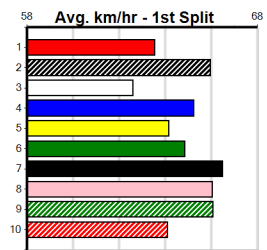

MR HUMMER LIMOS (1-2 WINS)

Distance: 350m, Race Type: Tier 3 - Restricted Win, Total Prizemoney: $1,530
1st: $1,000, 2nd: $320, 3rd: $160, 4th: $50

HOBBS GOBLIN (4) was a solid last start winner here and he may only need to step on terms to salute again. CHEWBACCA (6) is much better than his last couple of starts and he looks set to be right in the finish here.

Watchdog Tips: 4 6 5 2 Bet: Win 4

SODA DIESEL [7] Comes into calculations from this draw. $12.00
BK Dog Mar-22 Sire: SHIMA SHINE Dam: LAKEVIEW ISLA
Owner(s): L Dalziel
Winning Distances: < 300m (0) 300 - 399m (1) 400 - 499m (0) 500 - 599m (0) 600 - 699m (0) > 700m (0)
Winning Weights: 34.6(1)
3rd (3) 35.7 400 WGL R10 14-Nov-24 23.30 22.72 2.50L GASLIGHT CAPERS (23.13) M/44 . . . . 8.75 $3.40 X67
6th (7) 35.6 400 WGL R10 21-Nov-24 23.44 22.66 9.50L SPICY MADAM (22.80) S/66 . . . . 8.89 $18.80 T3-7
5th (1) 35.2 435 SLE R2 04-Dec-24 25.48 24.43 11.00 DR. ANNE (24.76) M/676 . . . . 5.41 $19.80 T3-7
7th (4) 35.2 435 SLE R3 11-Dec-24 26.00 24.66 12.00 MARTIAN (25.20) M/777 . . . . 5.50 $5.60 X67
2nd (6) 35.6 350 HVL R10 17-Dec-24 19.78 19.60 2.75L CHEWBACCA (19.60) M/2 . . . . 6.69 $10.20 7
3rd (7) 35.1 350 HVL R9 20-Dec-24 19.56 19.36 2.50L PAW JENNEKE (19.39) M/1 . . . . 6.60 $9.00 T3-7
5th (2) 35.3 350 HVL R9 27-Dec-24 19.95 19.51 1.25L GOLD VENOM (19.88) M/3 . . . . 6.67 $12.80 T3-7
4th (4) 34.9 435 SLE R4 01-Jan-25 25.21 24.63 2.00L BEST DRESSED (25.08) S/544 . . . . 5.50 $8.70 T3-7
Last 3 wins NOT included above
1st (5) 34.6 350 TRA R1 14-Jun-24 20.12 20.12 0.25L DOONGALLA GAL (20.14) M/24 . . . . 6.71 $2.10 M

MIA MASTER [7] Can race on the speed from the outset, threat. $8.00
BK Bitch Sep-22 Sire: ZACK MONELLI Dam: CIMARRON STRIP
Owner(s): G Masterson
Winning Distances: < 300m (0) 300 - 399m (1) 400 - 499m (0) 500 - 599m (0) 600 - 699m (0) > 700m (0)
Winning Weights: 28.6(1)
3rd (6) 27.7 400 WGL R1 07-Nov-24 23.15 22.67 3.25L MAGIC OUTLAW (22.93) M/33 . . . . 8.53 $3.70 T3-M
6th (4) 27.9 350 HVL R2 15-Nov-24 20.48 19.39 13.00 PUT IT TOGETHER (19.60) M/5 . . . . 7.02 $8.10 T3-M
4th (3) 27.7 425 BEN R1 27-Nov-24 24.82 24.03 12.00 BLACK SKY (24.03) M/533 . . . . 6.84 $10.70 T3-M
2nd (3) 27.8 300 HVL R1 06-Dec-24 17.14 16.89 2.25L MS DAISY MIKADO (16.99) M/3 . . . . 4.06 $5.50 T3-M
7th (4) 28.2 400 WGL R3 12-Dec-24 24.26 22.69 19.00 CORDOVA (22.94) M/57 . . . . 0.00 $4.40 T3-M
2nd (2) 28.3 350 HVL R2 20-Dec-24 19.61 19.36 1.25L WILE COYOTE (19.53) M/1 . . . . 6.55 $12.90 T3-M
1st (3) 28.6 350 HVL R2 27-Dec-24 19.93 19.51 1.00L LOSE MY NUMBER (19.99) M/1 . . . . 6.68 $2.20 T3-M
2nd (2) 28.3 350 HVL R9 03-Jan-25 19.69 19.51 2.50L HOBBS GOBLIN (19.51) M/1 . . . . 6.59 $4.20 T3-7
Last 3 wins NOT included above