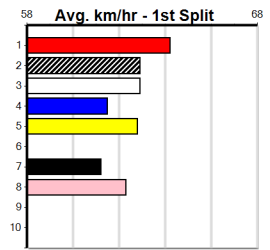

Watchdog Tips: 2 3 5 4 Bet: Win 2

Table with columns: Form Box, Wgt, Dist, Track, Date, Time, BON, Margin, 1st/2nd (Time), PIR, Checked, Comment, W/R, Split 1, S/P, Grade

MT. VIEW RAW [M] Yet to fire in her 6 starts, maybe later. \$15.00
RF Bitch Nov-22 Sire: RAW ABILITY Dam: AH SUGAR SUGAR
Trainer: Trevor Whitford (Willow Grove) ENG HVL 2025-01-13
Winning Distances: < 300m (0) 300 - 399m (0) 400 - 499m (0) 500 - 599m (0) 600 - 699m (0) > 700m (0)
Winning Weights: 5th (7) 25.2 305 MTG R2 08-Sep-24 18.50 17.77 10.00 SAINT CASSIDY (17.80) M/55 5.97 \$11.00 M
6th (8) 25.0 390 BAL R3 21-Nov-24 23.58 21.93 22.00 SPRINGER'S BOY (22.07) M/55 8.74 \$43.60 M
5th (5) 25.6 400 WGL R2 05-Dec-24 23.87 22.65 18.00 FLYING MCKEON (22.66) M/22 VO 8.55 \$15.00 M
6th (3) 25.5 350 HVL R9 13-Dec-24 20.71 19.52 14.00 BLAME ESMERALDA (19.78) M/2 VO 6.72 \$44.90 T3-RW
4th (5) 25.1 300 HVL R1 17-Dec-24 17.68 17.06 2.50L BABY SHAKA (17.53) M/1 4.01 \$17.70 M
6th (6) 25.4 300 HVL R1 27-Dec-24 17.73 16.90 7.00L MAY BE REAL (17.24) M/6 4.14 \$73.50 T3-M
Last 3 wins NOT included above
Box History: Bx 1st 2nd 3rd 4th 5th 6th 7th 8th
Prize Best \$50.00
Starts 17.68(5)-17/12/24
Trk/Dts 6-0-0-0
APM 2-0-0-0 50