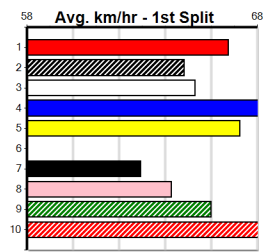

SPORTSBET NOBODY DOES IT EASIER

Distance: 300m, Race Type: Grade 5 T3, Total Prizemoney: $1,530
1st: $1,000, 2nd: $320, 3rd: $160, 4th: $50

ASSUME KEALY (4) has met some speedy types in recent times and he could prove hard to hold out in this. DINOSAUR DEANO (2) is much better than his recent form may suggest and he could be the danger here.

Watchdog Tips: 4 2 3 7 Bet: Win 4

Form Box Wgt Dist Track Date Time BON Margin 1st/2nd (Time) PIR Checked Comment W/R Split 1 S/P Grade

ELLIOTT NESS [5] Drawn to race on the speed, must respect. $10.00
Owner(s): G Johnson
Sire: FERNANDO BALE Dam: UP HILL JILL
Trainer: Garry Johnson (Chum Creek)
Winning Distances: < 300m (0) 300 - 399m (10) 400 - 499m (8) 500 - 599m (0) 600 - 699m (0) > 700m (0)

Box History
Bx 1st 2nd 3rd 4th 5th 6th 7th 8th
1 4 5 5 3 3 4 1 1
2 1 4 4 5 2 1 1 1
3 3 2 2 4 2 5 4 3
4 2 5 4 6 3 1 3 3
5 3 3 3 2 2 2 3 3
6 2 1 3 2 5 7 8 2
7 3 4 2 1 4 3 1 1
8 2 4 7 2 5 3 2
Prize Best $50578.00
Starts 16.69(5)-28/1/22
Trk/Dts 187-18-26-27
APM 53-5-5-9
3065

DINOSAUR DEANO [5] Much better than form may appear, major player. $4.60
Owner(s): Barney Rubble syndicate (SYN), J Gordon, G Rudd, J Markham, W Telford, D Erdman, P Newell
Sire: AUSSIE INFRARED Dam: SPEEDY BOSS
Trainer: Patrick Newell (Wallan)
Winning Distances: < 300m (0) 300 - 399m (7) 400 - 499m (0) 500 - 599m (0) 600 - 699m (0) > 700m (0)

Box History
Bx 1st 2nd 3rd 4th 5th 6th 7th 8th
1 1 1 1 1 1 1 1
2 1 1 2 2 2 2 2
3 2 1 1 1 1 1 1
4 1 1 1 1 1 1 2
5 1 1 1 1 1 1 1
6 2 2 1 4 1 1 1
7 2 2 1 1 1 1 1
8 1 1 1 1 1 1 1
Prize Best $13715.63
Starts 16.75(6)-1/12/24
Trk/Dts 44-7-7-8
APM 24-7-4-4
5042

WALTER WALRUS [5] Good turn of foot once balanced, big chance. $2.80
Owner(s): N Mckay
Sire: ASTON DEE BEE Dam: MAJA MAHI MAHI
Trainer: Nathan Mckay (Toolleen)
Winning Distances: < 300m (0) 300 - 399m (5) 400 - 499m (1) 500 - 599m (0) 600 - 699m (0) > 700m (0)

Box History
Bx 1st 2nd 3rd 4th 5th 6th 7th 8th
1 1 1 1 1 1 1 1
2 1 1 1 1 1 1 1
3 1 1 1 1 1 1 1
4 2 2 1 1 1 1 1
5 1 1 1 1 1 1 1
6 1 1 1 1 1 1 1
7 1 1 1 3 1 1 1
8 2 1 1 1 1 1 1
Prize Best $13869.20
Starts 16.81(7)-1/3/24
Trk/Dts 30-6-3-6
APM 3-1-1-0
3231

ASSUME KEALY [5] Met some speedy types in last few, can go close. $6.50
Owner(s): D Dawson
Sire: ZOLTINA'S LEGACY Dam: ZOE
Trainer: Dale Dawson (Preston)
Winning Distances: < 300m (0) 300 - 399m (15) 400 - 499m (2) 500 - 599m (0) 600 - 699m (0) > 700m (0)

Box History
Bx 1st 2nd 3rd 4th 5th 6th 7th 8th
1 5 5 2 6 2 2 2
2 3 3 4 4 3 1 1
3 3 3 2 4 3 2 2
4 1 1 4 4 5 2 3 2
5 1 1 5 4 1 1 1 1
6 3 2 1 1 2 1 1 1
7 2 1 2 1 3 2 1 1
8 3 3 1 1 5 1 1 1
Prize Best $32510.00
Starts 16.71(4)-8/3/24
Trk/Dts 123-17-19-23
APM 58-11-12-11
1967

INTER BLACK FIRE [5] Can show good early speed at times, keep safe. $15.00
Owner(s): J Interligi
Sire: AUSSIE INFRARED Dam: INTER SANTINA
Trainer: Joe Interligi (Endeavour Hills)
Winning Distances: < 300m (0) 300 - 399m (7) 400 - 499m (0) 500 - 599m (0) 600 - 699m (0) > 700m (0)

Box History
Bx 1st 2nd 3rd 4th 5th 6th 7th 8th
1 1 1 2 1 1 3 3
2 2 1 2 1 1 1 2
3 1 2 1 2 1 1 1
4 1 2 1 1 1 1 1
5 1 1 1 1 1 1 3
6 2 1 2 2 2 2 2
7 1 1 1 2 2 1 2 1
8 1 1 1 1 1 1 1 1
Prize Best $9391.25
Starts 17.11(3)-6/5/24
Trk/Dts 60-7-2-7
APM 27-5-2-3
3146