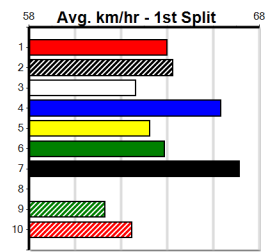

DOWNLOAD THE WATCHDOG APP

3

12:01PM

(VIC time)

Distance: 300m, **Race Type:** Tier 3 - Grade 7, **Total Prizemoney:** $1,530
1st: $1,000, 2nd: $320, 3rd: $160, 4th: $50

MAY BE REAL (4) has the speed to overcome her tough draw in this and she looks like the one to beat in this. HULK KING HAMMER (6) will find this easier than her last few starts and she looks like the main danger here.

Watchdog Tips: 4 6 1 3 **Bet:** Win 4

1

Form Box Wgt Dist Track Date Time BON Margin 1st/2nd (Time) PIR Checked Comment W/R Split 1 S/P Grade

BLACK FRIDAY [7] Handy placings from this draw last 2, chance. **$4.20**

BK Dog Aug-22 Sire: ASTON RUPEE Dam: LADY CAULET Trainer: Pasquale Derubeis (Cape Woola) ENG HVL 2025-01-13

Owner(s): P Derubeis
Winning Distances: < 300m (0) 300 - 399m (1) 400 - 499m (0) 500 - 599m (0) 600 - 699m (0) > 700m (0)
Winning Weights: 31.0(1)

7th (6)	31.0	400	WGL	R2	29-Oct-24	23.54	22.29	12.00 ZONNEKEYN (22.74)	M/66	. . .	. . .	8.63	$26.80	7
5th (6)	30.7	300	HVL	R9	20-Nov-24	17.31	17.01	4.50L RING A HOUDINI (17.01)	M/7	. . .	. . .	4.09	$13.60	X67
7th (8)	30.4	300	HVL	R3	24-Nov-24	17.31	16.67	9.50L EXTREME BEAST (16.67)	M/2	. . .	. . .	3.98	$26.80	X67
5th (1)	30.6	300	HVL	R10	29-Nov-24	17.81	16.75	2.00L DOWN SOUTH QUEEN	S/3	. . .	. . .	4.47	$5.10	T3-RW
6th (8)	30.3	400	WGL	R4	05-Dec-24	23.27	22.65	8.50L I'M A TREASURE (22.71)	S/75	. . .	. . .	8.72	$10.50	7
5th (1)	30.7	300	HVL	R10	12-Dec-24	17.19	16.63	3.00L ZINZAN CHARLIE (16.99)	M/5	. . .	. . .	4.03	$20.70	7
3rd (1)	31.0	300	HVL	R2	17-Dec-24	17.36	17.06	2.50L RAPHAEL ZEAL (17.19)	M/3	. . .	. . .	4.03	$3.20	7
3rd (1)	31.4	300	HVL	R10	27-Dec-24	17.14	16.90	3.00L OCTOBER RAIN (16.93)	S/4	. . .	. . .	3.99	$5.40	T3-7

Last 3 wins NOT included above

1st (8)	31.0	342	APK	R1	31-Aug-24	20.16	19.63	3.75L BONMATI (20.42)	0	. . .	SAMP	4.71	$1.90	MF

Box History

Bx	1st	2nd	3rd	4th	5th	6th	7th	8th
1			3		2			
2								
3								
4								
5								
6					1		1	
7				1				
8	1					1	2	

Prize Best $1150.00
Starts 17.14(1)-27/12/24
Trk/Dts 12-1-0-3
APM 6-0-0-2
652