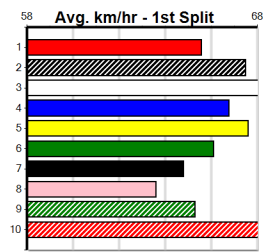

MONTROSE IGA LIQUOR

Distance: 350m, Race Type: Grade 5 T3, Total Prizemoney: $1,530
1st: $1,000, 2nd: $320, 3rd: $160, 4th: $50

ASTON ANGELO (1) has been racing in much tougher company in recent times and he looks hard to beat from his gun draw. HARD PRESS (3) can explode soon after box rise and she could be right in the finish here.

Watchdog Tips: 1 3 2 8 Bet: Win 3

ASTON ANGELO [5] Find this easier than his last few, can go close. $2.80
BD Dog Apr-22 Sire: TOMMY SHELBY Dam: ASTON MEILLEUR
Owner(s): R Borda
Trainer: David Condon (Devon Meadows)

MYALL MANNERED [5] Better than his form may appear, big chance. $7.50
RF Dog Feb-21 Sire: ORSON ALLEN Dam: SPOT ON CINTA
Owner(s): P Vogelzang
Trainer: Phillip Vogelzang (Mansfield)

HARD PRESS [5] Can explode soon after box rise, major player. $4.20
BEBD Bitch Nov-21 Sire: FERNANDO BALE Dam: HOT CHARMOLA
Owner(s): D Bourke
Trainer: David Bourke (The Basin)

KING PLUM [5] Top wins in 2 of his last 4 starts, must respect. $5.50
BK Dog Feb-23 Sire: BEAST UNLEASHED Dam: SUMMER LOVIN'
Owner(s): D Plumridge
Trainer: Gary Edwards (Broadford)

INTER STAR FIRE [5] Drawn to find some trouble early, tough ask. $15.00
WBD Bitch May-21 Sire: FERNANDO BALE Dam: INTER ELESHA
Owner(s): TONY JOE AND JOE (SYN), T Interligi, J Varchione, J Interligi
Trainer: Joe Interligi (Endeavour Hills)

1

2

3

4

5