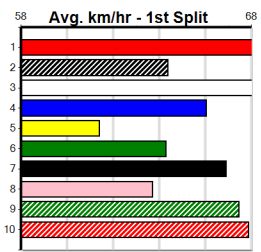

PITSTOP MOWER REPAIRS

Distance: 350m, Race Type: Grade 5 T3, Total Prizemoney: $1,530
1st: $1,000, 2nd: $320, 3rd: $160, 4th: $50

SAPPHIRE SPEED (3) can set the tempo soon after box rise in this and he will be hard to catch if he finds the arm early here. NIGERIAN KABOOM (1) can settle on the speed from the outset and he could be right in the finish here.

Watchdog Tips: 3 1 8 4 Bet: Box Trifecta 1,3,4,8 ($10 for 41.67%)

Form Box Wgt Dist Track Date Time BON Margin 1st/2nd (Time) PIR Checked Comment W/R Split 1 S/P Grade

NIGERIAN KABOOM [5] Can explode once fully balanced, major player. $8.50
Owner(s): P Hofman
Sire: ALLEN DEED Dam: QUEEN KABOOM
Trainer: Paul Hofman (Creswick)
Winning Distances: < 300m (0) 300 - 399m (4) 400 - 499m (0) 500 - 599m (0) 600 - 699m (0) > 700m (0)
Winning Weights: 29.1(1) 29.6(1) 29.7(1) 29.8(1)
4th (8) 30.0 350 HVL R9 29-Sep-24 19.91 19.20 3.75L ASTON HOUSTON (19.66) Q/2 . . . . 6.62 $7.80 VET
5th (2) 30.5 350 HVL R8 15-Nov-24 19.91 19.39 2.25L CYCLONE WILL (19.76) Q/2 . . . . 6.56 $33.20 T3-5
4th (8) 30.3 350 HVL R3 29-Nov-24 19.86 19.46 2.00L SAPPHIRE SPEED (19.72) M/4 . . . SW . 6.76 $6.00 T3-5
5th (3) 30.2 350 HVL R7 06-Dec-24 19.81 19.36 4.25L BRAEMAR MOLLY (19.52) M/5 . . . . 6.71 $13.10 T3-5
2nd (8) 30.3 350 HVL R7 13-Dec-24 19.97 19.52 0.75L FEROCIOUS SANDY (19.92) M/1 . . . . 6.65 $16.70 T3-5
2nd (3) 29.7 350 HVL R7 20-Dec-24 19.60 19.36 3.5L DONEGAL EXPRESS (19.36) M/2 . . . . 6.54 $62.60 T3-5
2nd (1) 30.1 350 HVL R8 27-Dec-24 19.86 19.51 0.75L MIGHTY HANNIBAL (19.81) M/1 . . . . 6.62 $14.30 T3-5
3rd (2) 29.5 350 HVL R6 03-Jan-25 19.89 19.51 0.50L AYIA THE SLAYER (19.85) M/2 . . . . 6.69 $9.30 T3-5
Last 3 wins NOT included above
1st (5) 29.6 300 HVL R9 02-Jul-21 16.95 16.82 0.75L YOU NUGGET (17.00) M/1 . . . . 3.89 $2.10 T3-7
1st (3) 29.1 390 BAL R3 18-Apr-22 22.37 22.23 4.50L BELLE YARAKI (22.67) M/11 . . . SW . 8.37 $7.00 T3-6
1st (2) 29.7 300 HVL R6 26-Aug-22 16.98 16.76 3.25L UNROADWORTHY (17.20) S/1 . . . SW . 3.89 $4.80 T3-5

Box History
Bx 1st 2nd 3rd 4th 5th 6th 7th 8th
1 1 4 4 4 1 1 1
2 1 6 5 1 4 1 1
3 2 5 5 1 6 2
4 2 2 3 2 2
5 1 3 4 2 1
6 3 2 2 1 2 4 1
7 4 1 1 2 2
8 2 4 10 2 1 1 1
Prize Best $21915.00
Starts 19.47(1)-5/3/23
Trk/Dts 121-4-29-26
APM 31-0-9-6 2361