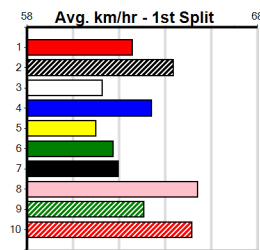

CENTRAL SCAFFOLDS (2-3 WINS)

9

1:47PM

(VIC time)

Distance: 300m, Race Type: Tier 3 - Restricted Win, Total Prizemoney: $1,530
1st: $1,000, 2nd: $320, 3rd: $160, 4th: $50

HAMMER (2) can set the tempo soon after box rise in this and he will be hard to reel in if he finds the arm. PIPPA (3) has shown speed in her smart recent efforts and she looks set to be prominent throughout here.

Watchdog Tips:

2

3

7

8

Bet:

Win 2

Form	Box	Wgt	Dist	Track	Date	Time	BON	Margin	1st/2nd (Time)	PIR	Checked	Comment	WR	Split 1	S/P	Grade
CHAMPIONS [6] *** SCRATCHED ***																
BK	Bitch	Aug-22					Sire: ASTON RUPEE					Dam: LADY CAULET				
Owner(s): P Derubeis																
Trainer: Pasquale Derubeis (Cape Woola)																
ENG HVL 2025-01-13																
Winning Distances: < 300m (0) 300 - 399m (2) 400 - 499m (0) 500 - 599m (0) 600 - 699m (0) > 700m (0)																
Winning Weights: 27.4(1) 27.6(1)																
1st	(1)	27.6	342	APK	R2	14-Sep-24	20.34	19.71	0.75L ROCK THE DRAGON (20.39)					4.68	$2.70	RWF
7th	(2)	27.2	435	SLE	R4	20-Oct-24	25.65	24.18	15.00 ZIPPITY ZIPPIN' (24.67)	M/277				5.35	$29.90	RW
6th	(5)	27.3	400	WGL	R9	29-Oct-24	23.58	22.29	16.00 ENZOLA (22.51)	M/56				8.55	$28.90	X67
8th	(8)	27.4	425	BEN	R10	15-Nov-24	25.17	23.97	17.00 SPIRITED OLIVER (24.05)	M/888				6.84	$68.90	X67
8th	(1)	27.6	300	HVL	R3	24-Nov-24	17.71	16.67	15.00 EXTREME BEAST (16.67)	M/8				4.04	$58.80	X67
3rd	(3)	27.7	300	HVL	R11	29-Nov-24	17.38	16.75	1.00L PLATYPUS YAALA (17.33)	Q/1				3.99	$23.50	T3-RW
8th	(5)	27.7	300	HVL	R11	12-Dec-24	17.40	16.63	12.00 SAXON KELTON (16.63)	M/7				4.05	$55.10	6G
4th	(2)	28.1	300	HVL	R11	17-Dec-24	17.31	17.06	3.75L BLONDE MUSTANG (17.06)	S/4				4.02	$57.10	6G
Last 3 wins NOT included above																
1st	(4)	27.4	342	APK	R1	27-Aug-24	20.58	19.52	2.25L SOUTH GIRLS (20.74)	0		SAMP		4.69	$4.80	M
Prize Best Starts Trk/Dts APM: $1590.00, 17.31(2)-17/12/24, 12-2-1-1, 4-0-0-1, 876																

Form	Box	Wgt	Dist	Track	Date	Time	BON	Margin	1st/2nd (Time)	PIR	Checked	Comment	WR	Split 1	S/P	Grade
HAMMER [5] Can set the tempo soon after box rise, go close.																
BE	Dog	Jul-22					Sire: EQUALIZER					Dam: PODIUM				
Owner(s): SEE THE DREAM (SYN), S Buccilli, B Buccilli																
Trainer: Kate Gorman (Tanjil South)																
ENG HVL 2025-01-13																
Winning Distances: < 300m (0) 300 - 399m (2) 400 - 499m (1) 500 - 599m (0) 600 - 699m (0) > 700m (0)																
Winning Weights: 30.2(1) 30.3(1) 31.8(1)																
2nd	(2)	30.6	400	WGL	R10	19-Sep-24	22.92	22.83	1.5L GALLOPING JESSIE (22.83)	M/33				8.41	$2.40	6G
5th	(3)	31.1	400	WGL	R9	27-Sep-24	23.81	22.64	15.00 PAW YONDER (22.79)	M/55				8.74	$12.10	RW
8th	(5)	31.2	435	SLE	R5	16-Oct-24	26.02	24.34	18.00 SOMERTON KAREN (24.78)	M/688				5.46	$7.80	6G
6th	(5)	31.8	350	HVL	R5	11-Nov-24	20.08	19.38	7.50L ESPECIAL YOGI (19.58)	M/4				6.68	$4.60	6G
1st	(2)	31.8	300	HVL	R10	15-Nov-24	16.90	16.86	2.50L PARWAN'S STAR (17.08)	M/1		SW		3.92	$5.60	T3-RW
8th	(1)	31.8	390	BAL	R13	21-Nov-24	22.93	21.93	12.00 BELOW THE CURVE (22.14)	M/55				8.60	$3.00	T3-5
3rd	(5)	32.2	300	HVL	R10	27-Nov-24	16.95	16.81	2.00L LITTLE MISS ENVY (16.81)	M/1				3.90	$2.90	5
8th	(3)	32.7	300	HVL	R6	02-Dec-24	17.36	16.80	6.50L BEAR LEE TIME (16.92)	M/2				3.95	$2.00	5
Last 3 wins NOT included above																
1st	(7)	30.2	435	SLE	R1	01-Sep-24	25.26	24.45	3.00L HENCHMEN (25.46)	M/211				5.44	$6.60	M
1st	(3)	30.3	390	SHP	R9	05-Sep-24	22.32	22.17	0.50L BONE SHAKER (22.34)	M/11		SW		8.47	$7.20	T3-7
Prize Best Starts Trk/Dts APM: $5185.00, 16.90(2)-15/11/24, 15-3-1-1, 3-1-0-1, 2602