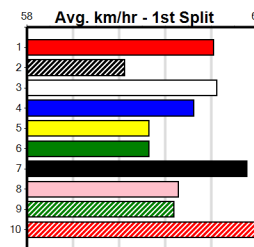

GORSKI ENGINEERING

Distance: 350m, Race Type: Grade 5 T3, Total Prizemoney: $1,530
1st: $1,000, 2nd: $320, 3rd: $160, 4th: $50

CLARA STELLA (4) was a solid last start winner here and she may only need to step on even terms to salute here. SIDEWINDER (7) can explode soon after the traps fly and she could make her presence felt in this.

Watchdog Tips: 4 7 1 3 Bet: Win 4

TORRENTIAL [5] Good turn of foot once fully balanced, big chance. $4.60
Owner(s): L Weeks
Winning Distances: < 300m (0) 300 - 399m (0) 400 - 499m (3) 500 - 599m (0) 600 - 699m (0) > 700m (0)
Winning Weights: 26.7(1) 26.8(1) 27.8(1)

NALA'S GHOST (NSW)[5] May get too far back early in this, needs luck. $10.00
Owner(s): M Ilsley
Winning Distances: < 300m (0) 300 - 399m (2) 400 - 499m (2) 500 - 599m (0) 600 - 699m (0) > 700m (0)
Winning Weights: 32.1(1) 32.4(1) 32.7(1) 33.4(1)

CRYPTO PRINCE [5] Smart wins in his last 2 starts, can threaten. $7.00
Owner(s): Crypto Syndicate (SYN), B De rozario, M Brigham
Winning Distances: < 300m (0) 300 - 399m (3) 400 - 499m (1) 500 - 599m (0) 600 - 699m (0) > 700m (0)
Winning Weights: 31.0(1) 31.4(1) 31.5(1) 31.8(1)

CLARA STELLA [5] Solid last start winner here, one to beat if steps $3.20
Owner(s): C Knott
Winning Distances: < 300m (0) 300 - 399m (9) 400 - 499m (1) 500 - 599m (0) 600 - 699m (0) > 700m (0)
Winning Weights: 24.0(1) 24.4(1) 24.5(1) 24.6(2) 24.7(2) 25.1(2) 25.4(1)

DESTINI REBEL (NSW)[5] Can show handy mid race pace, place hopes. $15.00
Owner(s): San Antonio (SYN), E Rinaldi, J Rinaldi
Winning Distances: < 300m (0) 300 - 399m (3) 400 - 499m (3) 500 - 599m (3) 600 - 699m (0) > 700m (0)
Winning Weights: 32.1(1) 32.5(1) 32.7(1) 33.2(1) 33.6(1) 34.8(1) 36.1(1) 36.4(1) 36.5(1)

1

2

3

4

5