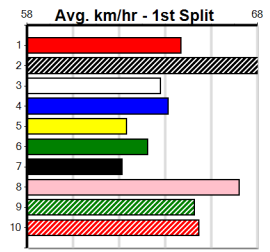

OUTER EAST FOOTBALL NETBALL COMP

4

12:17PM

(VIC time)

Distance: 300m, Race Type: Grade 5 T3, Total Prizemoney: $1,530
1st: $1,000, 2nd: $320, 3rd: $160, 4th: $50

BEAR LEE BANDIT (2) can explode soon after box rise in his races and he looks awfully hard to hold out in a race of this nature. BLUE CHINCHILLA (8) is much better than her last few starts and she looks like the main danger here.

Watchdog Tips: **2** **8** **1** **5** **Bet:** Box Quinella 1,2,8 ($10 for 333.33%)

1

SHE CAN DREAM [5] **Solid wins here in 2 of last 4, big chance.** **$5.00**

BK Bitch Apr-21 **Sire: FABREGAS Dam: CARELESS COOKIE** **Trainer: Elaine Cartechini (Hallam) ENG HVL 2025-01-13**

Owner(s): O Cartechini
Winning Distances: < 300m (0) 300 - 399m (5) 400 - 499m (0) 500 - 599m (0) 600 - 699m (0) > 700m (0)
Winning Weights: 24.5(1) 24.8(1) 25.0(1) 25.1(1) 25.5(1)

Box	1st	2nd	3rd	4th	5th	6th	7th	8th
1	1	2	1	1	1	1	1	1
2	3	1	1	1	3	3	1	1
3			2	1	2	1	1	1
4		1	2	1	1	1	1	1
5	1	2	1	1	1	1	1	1
6	1	2	1	1	1	1	1	1
7	1	1	2	1	2	1	1	1
8	1	2	1	1	1	1	1	1

Prize Best Starts Trk/Dts APM
$10155.00
16.80(6)-2/12/24
54-5-8-4
17-5-1-2
3650

2

BEAR LEE BANDIT [5] **Can explode soon after box rise, hard to hold out.** **$3.60**

BK Dog Feb-20 **Sire: BLACK BEAR LEE Dam: INMATE** **Trainer: Darren Ryan (Boronia) ENG HVL 2025-01-13**

Owner(s): A Powell
Winning Distances: < 300m (0) 300 - 399m (16) 400 - 499m (3) 500 - 599m (0) 600 - 699m (0) > 700m (0)
Winning Weights: 34.4(1) 34.5(1) 34.6(1) 34.9(1) 35.0(3) 35.3(1) 35.5(3) 35.6(3) 35.7(2) 35.8(1) 36.0(1) 36.1(1)

Box	1st	2nd	3rd	4th	5th	6th	7th	8th
1	4	6	3	2	1	1	1	1
2	4	1	1	3	1			
3	3	2	3	3	2	2	1	1
4	3	3	1	3	3	4	1	1
5	3	1	3	3	2			
6	1	3	1	1	5	1	1	2
7	1	2	4	1	2	4	1	1
8	3	2	2	1	6	1		

Prize Best Starts Trk/Dts APM
$58941.25
16.57(1)-4/6/23
117-19-20-17
14-2-4-1
4422

3

HARTLAND PRINCE [5] **Well beaten in his last few starts, needs luck.** **$15.00**

BK Dog Mar-22 **Sire: ASTON DUKE Dam: TREY SMIDGE** **Trainer: Jye Formosa (Heathcote) ENG BAL 2025-01-13**

Owner(s): B Evans
Winning Distances: < 300m (0) 300 - 399m (5) 400 - 499m (2) 500 - 599m (0) 600 - 699m (0) > 700m (0)
Winning Weights: 29.8(1) 30.1(1) 30.3(1) 30.5(1) 30.9(2) 31.6(1)

Box	1st	2nd	3rd	4th	5th	6th	7th	8th
1	2	4	3	5	1			
2	4	2	2	2	1	2		
3	1	1	2	1	1	2	1	
4	2	1	1	1	2			
5			2	1	1	2	1	
6			1	1	1	1	1	
7	3	1	2	3	4	1	1	
8	1	2	2	3				

Prize Best Starts Trk/Dts APM
$13006.25
17.07(5)-27/2/24
77-7-9-8
7-0-0-0
3721

4

REMEMBER WHAT (NSW)[5] **Showed speed in steady placing last start, place.** **$12.00**

BE Bitch Oct-21 **Sire: TOMMY SHELBY Dam: WHAT JOY** **Trainer: Mark Giddings (Heathcote)**

Owner(s): Alleway Morizzi (SYN), C Alleway, J Morizzi
Winning Distances: < 300m (0) 300 - 399m (1) 400 - 499m (10) 500 - 599m (0) 600 - 699m (0) > 700m (0)
Winning Weights: 26.0(1) 26.3(1) 26.5(3) 26.6(5) 26.8(1)

Box	1st	2nd	3rd	4th	5th	6th	7th	8th
1	1	1	2	2	1	1	1	1
2	1	1	3	1	1	3	1	1
3	1	1	1	1	2			2
4	2	2	1	1				2
5	1	2	2	2	1	1	1	1
6	2	1	3	2	1	1	1	1
7	4	1	3	1	2	1	2	1
8	3	1	1	1	1	2	1	2

Prize Best Starts Trk/Dts APM
$17675.00
17.13(6)-15/12/23
71-11-6-9
1-0-0-0
2102

5

GARY KNEW IT [5] **Good early speed in top recent placings, threat.** **$6.50**

BK Dog Mar-22 **Sire: FERNANDO BALE Dam: ANASTASIA** **Trainer: Kathrynne Tabb (Lara) ENG HVL 2025-01-13**

Owner(s): S Randle
Winning Distances: < 300m (0) 300 - 399m (4) 400 - 499m (0) 500 - 599m (0) 600 - 699m (0) > 700m (0)
Winning Weights: 27.2(1) 28.2(1) 28.3(1) 29.0(1)

Box	1st	2nd	3rd	4th	5th	6th	7th	8th
1	1	1	3	1	1	1	1	1
2	1	3	1	1	1	1	1	1
3	1	2	1	1	1			
4	2							
5	1			2	2	1	1	1
6	1		1	1	1	1	1	1
7	1		1	2	1	1	1	1
8			2	1	1			1

Prize Best Starts Trk/Dts APM
$8345.00
16.90(2)-3/1/25
43-4-8-9
28-3-5-7
2807