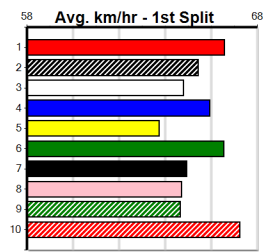

JVDM GREEN LIGHT ON PODCAST

Distance: 300m, Race Type: Grade 5 T3, Total Prizemoney: $1,530
1st: $1,000, 2nd: $320, 3rd: $160, 4th: $50

EASILY AMUSED (1) was a solid winner here 2 starts back and he looks hard to beat from his good draw here. SUPER TONE (7) can race on the speed from the outset in this and he looks set to be prominent throughout.

Watchdog Tips: 1 7 3 8 Bet: Win 1

Race card for EASILY AMUSED (NSW)[5]. Gun draw, solid win here 2 back, one to beat. $3.60. Owner: J Leek. Sire: ORSON ALLEN, Dam: LUMINESCENCE. Trainer: Jodie Leek (Warrandyte). Includes winning distances, weights, and a box history table.

Race card for FIREBIRD FLYER [5]. Met some handy ones in her last couple, place. $12.00. Owner: T Gottsche. Sire: ORSON ALLEN, Dam: COME ON CHARLIZE. Trainer: Trevor Gottsche (Healesville). Includes winning distances, weights, and a box history table.

Race card for INTER CYBORG [5]. Racing well, shown good early speed, chance. $7.00. Owner: V Johnson. Sire: FERNANDO BALE, Dam: INTER ELESHA. Trainer: Steve Kaltis (Shady Creek). Includes winning distances, weights, and a box history table.

Race card for IMPRESARIO (NSW)[5]. Good turn of foot once balanced, cannot dismiss. $15.00. Owner: J Formosa. Sire: ASTON DEE BEE, Dam: RAGADEEN. Trainer: Jason Formosa (Heathcote). Includes winning distances, weights, and a box history table.

Race card for BOW EDITION [5]. Smart wins in his last 2 starts, must respect. $10.00. Owner: S O'connell. Sire: JS FLAMIN ACE, Dam: LITTLE BIT SWEET. Trainer: Mark Giddings (Heathcote). Includes winning distances, weights, and a box history table.