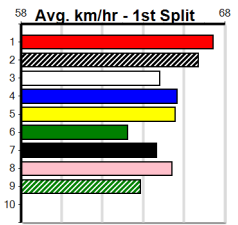

Bendigo

MANNINGS GREYHOUND COMPLEX

Distance: 425m, Race Type: Grade 5, Total Prizemoney: $2,925
1st: $1,950, 2nd: $600, 3rd: $300, 4th: $75

3
3:57PM
(VIC time)

SPEEDY EASY (8) is an exciting prospect and she will be carving out time on the arm. PAW HUNTER (6) showed a return to form last time and he can work into the mix in the middle stages. BETTER LIGHT UP (3) has the motor and just needs to step

Watchdog Tips: **8** **6** **3** **1** **Bet:** **Win 8**