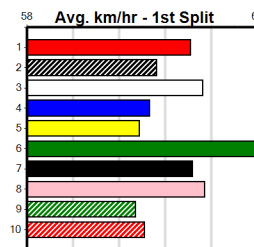

HIP POCKET BENDIGO

Distance: 425m, Race Type: Mixed 6/7, Total Prizemoney: $2,925
1st: $1,950, 2nd: $600, 3rd: $300, 4th: $75

GUNAI HURRICANE (2) was a dazzling 23.80 winner here last time and he appears to be a nice prospect. BIT COOL (1) was a strong 22.68 Warragul winner last time and she is drawn to get the breaks. ASTON WALKER (3) has the talent.

Watchdog Tips: **2** **1** **3** **6** **Bet:** Box Quinella 1,2,3 ($10 for 333.33%)

1

BIT COOL [6] Returned to form at Warragul, main danger **$4.80**

BK Bitch Jan-22 Sire: MY REDEEMER Dam: ZERO COOL
Owner(s): Brothers from other mothers (SYN), B Nolan, J Oliver, J Lamont
Trainer: Michelle Nolan (Devon Meadows)

Winning Distances: < 300m (0) 300 - 399m (0) 400 - 499m (2) 500 - 599m (0) 600 - 699m (0) > 700m (0)

Winning Weights: 25.8(1) 26.4(1)

Pl	Box	Dist	Track	Date	Time	BON	Margin	1st/2nd (Time)	PIR	Checked	Comment	WR	Split 1	S/P	Grade
4th (5)	26.4	500	BEN	R5	17-May-24	28.50	28.08	3.25L SICK AND TIRED (28.28)	M/444	.	.	.	6.70	$20.50	X67F
3rd (6)	26.0	425	BEN	R3	19-Jul-24	24.54	23.78	4.75L TIMMA TURTLE TWO (24.21)	M/763	.	.	.	6.80	$3.00	7
4th (7)	26.2	435	SLE	R4	07-Aug-24	25.01	24.38	2.50L COOL WHITE (24.84)	M/444	.	.	.	5.36	$3.40	X67
6th (3)	26.1	460	WGL	R5	13-Aug-24	26.46	25.71	6.00L GAZING COLLINDA (26.07)	Q/134	.	.	.	6.57	$7.70	X67
3rd (2)	26.2	460	WGL	R2	30-Aug-24	26.26	25.80	5.00L MYSTERY TERMS (25.92)	M/444	.	.	.	6.55	$6.60	RW
7th (4)	26.0	525	MEP	R10	04-Sep-24	31.41	30.09	15.00 VISTA CADMIUM (30.37)	Q/2367	.	.	.	5.19	$5.40	X67H
T (4)	26.1	510	SLE	R7	11-Sep-24	0.00	28.85	. ROUGH GEM (29.05)	M/777	.	V21	.	10.16	$2.20	X67
1st (2)	25.8	400	WGL	R3	19-Dec-24	22.68	22.68	2.25L PAW RIVAL (22.83)	Q/22	.	.	.	8.46	$5.20	7

Last 3 wins NOT included above

Pl	Box	Dist	Track	Date	Time	BON	Margin	1st/2nd (Time)	PIR	Checked	Comment	WR	Split 1	S/P	Grade
1st (8)	26.4	425	BEN	R2	26-Apr-24	24.08	23.85	2.50L MCIVOR JEWELS (24.24)	Q/111	.	SW	.	6.59	$7.30	M

Box History

Box	1st	2nd	3rd	4th	5th	6th	7th	8th
1								
2	1							
3			1					
4								
5					1			
6				1	1			
7						1		
8	1							

Prize Best Starts Trk/Dts APM $3505.00 24.08(8)-26/4/24 10-2-0-2 2-1-0-1 1636

2

GUNAI HURRICANE [7] Blew away his rivals here last time, looks good **$2.80**

BK Dog Apr-23 Sire: SHIMA SHINE Dam: GUNAI GOSSIP
Owner(s): J Martin
Trainer: John Barbara (Exford)

Winning Distances: < 300m (0) 300 - 399m (0) 400 - 499m (1) 500 - 599m (0) 600 - 699m (0) > 700m (0)

Winning Weights: 31.9(1)

Pl	Box	Dist	Track	Date	Time	BON	Margin	1st/2nd (Time)	PIR	Checked	Comment	WR	Split 1	S/P	Grade
2nd (2)	31.9	425	BEN	R2	27-Dec-24	24.14	23.73	2.25L KILL YOUR SMILE (23.99)	M/422	.	.	.	6.71	$2.50	MH
1st (3)	31.9	425	BEN	R2	03-Jan-25	23.80	23.56	0.50L PAW WAVERLY (23.83)	M/111	.	SW	.	6.59	$6.50	MF

Last 3 wins NOT included above

Box History

Box	1st	2nd	3rd	4th	5th	6th	7th	8th
1								
2		1						
3	1							
4								
5								
6								
7								
8								

Prize Best Starts Trk/Dts APM $3470.00 23.80(3)-3/1/25 2-1-1-0 2-1-1-0 2470