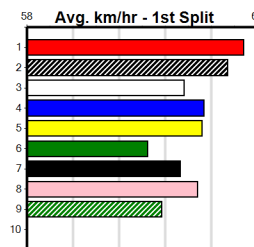

MANNINGS GREYHOUND COMPLEX

Distance: 425m, Race Type: Grade 5, Total Prizemoney: $2,925
1st: $1,950, 2nd: $600, 3rd: $300, 4th: $75

SPEEDY EASY (8) is an exciting prospect and she will be carving out time on the arm. PAW HUNTER (6) showed a return to form last time and he can work into the mix in the middle stages. BETTER LIGHT UP (3) has the motor and just needs to step

Watchdog Tips:	8	6	3	1	Bet:	Win 8

Form Box	Wgt	Dist	Track	Date	Time	BON	Margin	1st/2nd (Time)	PIR	Checked	Comment	WR	Split 1	S/P	Grade
1	FAST LOVE [5] Returned to form last time, well drawn, respect $3.60														
BK	Dog	Jun-22			Sire: FERAL FRANKY		Dam: DREAMING		Trainer: Chris Darmanin (Kurunjang)						
Owner(s): SHANIYA AND SIENNA (SYN), N Pace, C Darmanin															
Winning Distances: < 300m (0) 300 - 399m (5) 400 - 499m (1) 500 - 599m (0) 600 - 699m (0) > 700m (0)															
Winning Weights: 31.8(1) 32.3(2) 32.7(2) 33.1(1)															
1st (5)	33.1	300	HVL	R11	29-Sep-24	16.81	16.60	1.00L NEED YOU NOW (16.87)	M/2	.	.	.	3.98	$2.30	X45
7th (5)	32.9	400	GEL	R11	04-Oct-24	23.64	22.60	15.00 PARIS BALE (22.62)	M/48	.	SW	.	8.64	$3.40	X45
3rd (6)	33.1	425	BEN	R11	18-Oct-24	24.26	23.95	1.5L KRAKEN TURBO (24.17)	M/222	.	.	.	6.57	$4.90	5
2nd (8)	33.6	300	HVL	R5	10-Nov-24	16.89	16.61	0.10L NEW WAVE WHINE (16.89)	M/6	.	.	.	3.99	$5.20	X45
6th (3)	33.4	300	HVL	R9	17-Nov-24	17.14	16.66	5.50L NEW WAVE WHINE (16.78)	S/6	.	.	.	4.10	$2.50	FFA
6th (6)	33.5	350	HVL	R6	24-Nov-24	19.62	19.03	5.00L READY TO STING (19.28)	M/4	.	.	.	6.52	$6.70	5
4th (1)	32.9	400	GEL	R12	27-Dec-24	22.91	22.48	6.50L LADY JULIA (22.48)	Q/13	.	.	.	8.31	$6.00	5
1st (3)	32.7	400	GEL	R10	03-Jan-25	22.65	22.38	0.025 THAT'S MY COUSIN (22.65)	Q/11	.	.	.	8.24	$4.50	5
Last 3 wins NOT included above															
1st (1)	32.3	300	HVL	R2	03-Mar-24	16.74	16.66	1.5L SUN IN CUBA (16.85)	M/2	.	.	.	3.95	$1.70	MF
1st (1)	31.8	390	BAL	R2	03-Apr-24	22.05	21.97	1.5L MAVIS TOLMIE (22.15)	Q/11	.	SW	.	8.28	$4.40	X67
1st (1)	32.7	390	BAL	R11	11-Sep-24	22.41	22.05	3.00L MORAINIE MILEY (22.61)	Q/11	.	.	.	8.25	$1.20	RW

Box	1st	2nd	3rd	4th	5th	6th	7th	8th
1	3							
2			1					
3	1							
4		2						
5	1							1
6			1			1		
7		1		1	1			
8	1	2	1					

Prize Best Starts Trk/Dts APM $16990.00 24.26(6)-18/10/24 22-6-5-3 1-0-0-1 7392