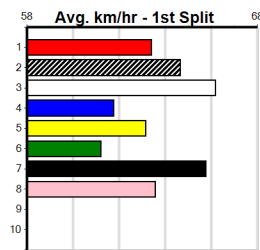

GRAY'S BENDIGO

Distance: 500m, Race Type: Grade 5, Total Prizemoney: $3,340
1st: $2,230, 2nd: $690, 3rd: $345, 4th: $75

HE'S GOT SWAG (1) has turned in some great performances of late and he has been placed in all six runs over this journey. TALK BACKS BACK (7) is showing plenty of promise and he will be prominent throughout. COOPER SUMMER (3) has claims

Watchdog Tips: 1 7 3 8 Bet: Box Quinella 1,3,7 ($10 for 333.33%)

HE'S GOT SWAG [5] Placed in all six runs over this journey, yes $3.60
BK Dog Nov-20 Sire: FERNANDO BALE Dam: DREAMY EYES
Owner(s): R Kenworthy
Winning Distances: < 300m (0) 300 - 399m (3) 400 - 499m (5) 500 - 599m (0) 600 - 699m (0) > 700m (0)
Trainer: Ronald Kenworthy (Spring Gully)

MCIVOR OLLY [5] Good record here but rises in class, place best $8.00
BEBD Dog May-22 Sire: FERAL FRANKY Dam: MCIVOR VERNA
Owner(s): B Priest
Trainer: Barry Priest (Junortoun)

COOPER SUMMER [5] Far from disgraced last time, can threaten $6.50
BD Dog Nov-21 Sire: ORSON ALLEN Dam: SUMMER SKYE
Owner(s): K Ashton
Trainer: Kevin Ashton (Charlton)

OFFENSIVE LADY [5] Needs everything her own way, prefer others $21.00
BK Bitch Jun-22 Sire: FERNANDO BALE Dam: PALACE LADY
Owner(s): H Taylor
Trainer: Michael Katsiris (Thomastown)

MCIVOR ALFY [5] Just not racing well enough, out of his depth $10.00
LTBD Dog May-22 Sire: FERAL FRANKY Dam: MCIVOR VERNA
Owner(s): B Priest
Trainer: Barry Priest (Junortoun)