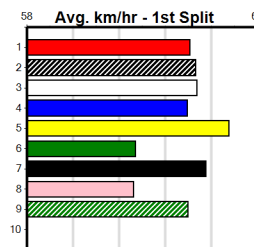

BENDIGO ADVERTISER DAMSELS DASH

Distance: 500m, Race Type: Grade 5, Total Prizemoney: $3,340
1st: $2,230, 2nd: $690, 3rd: $345, 4th: $75

WINTER GOES (2) has been simply brilliant in her past two at Warragul and she is ready for this journey. MIA MIGHTY (6) was a strong 24.53 Sale winner and she can work into the mix mid race. GO FAR STAR (4) should fire after a long spell.

Watchdog Tips: 2 6 4 8 **Bet:** Win 2

1

CHAPPY'S THIEF [5] **$10.00**
Good record here but drawn inside out, tested
WBK Bitch Dec-20 Sire: FULLY LOADED Dam: EXPRESS ANGEL Trainer: Loren Dickinson (St Albans)
Owner(s): L Dickinson
Winning Distances: < 300m (0) 300 - 399m (6) 400 - 499m (1) 500 - 599m (3) 600 - 699m (0) > 700m (0)
Winning Weights: 25.0(1) 25.3(1) 25.9(1) 26.0(1) 26.1(1) 26.3(1) 26.4(3) 26.8(1)

Box	1st	2nd	3rd	4th	5th	6th	7th	8th
1	1	2	2	2	2	2		
2	2	2	1	2	1	2		1
3	2	3	2	2	2	1		
4	1	1	1	2	1	1		2
5	1	1	1	1	1	6	1	1
6	1	1	3	1	1			
7	2					1	1	1
8	1		1	1	1	1	3	

Prize Best Starts Trk/Dts APM: $24858.57, 28.16(3)-8/5/24, 71-10-8-6, 5-2-0-1, 2852

2

WINTER GOES [5] **$1.90**
Brilliant in her past two, trip suits, go close
BK Bitch Nov-22 Sire: TOMMY SHELBY Dam: SHOOT TO MISS Trainer: Gino Micallef (Narre Warren)
Owner(s): D Falzon
Winning Distances: < 300m (0) 300 - 399m (1) 400 - 499m (3) 500 - 599m (0) 600 - 699m (0) > 700m (0)
Winning Weights: 26.4(1) 26.9(1) 27.3(2)

Box	1st	2nd	3rd	4th	5th	6th	7th	8th
1					1			
2								
3								
4			1					
5								
6	2							
7	1							
8	1	1						

Prize Best Starts Trk/Dts APM: $9730.00, FSH, 8-4-1-1, 0-0-0-0, 6978

3

YOU YANG YAALA [5] **$16.00**
Needs to lead, too much pace underneath
BK Bitch Oct-20 Sire: SULZANTI Dam: PANDORA'S PROOF Trainer: Jason Wickham (Lara)
Owner(s): A Welsh
Winning Distances: < 300m (0) 300 - 399m (3) 400 - 499m (6) 500 - 599m (3) 600 - 699m (0) > 700m (0)
Winning Weights: 26.0(1) 26.4(2) 26.6(1) 26.7(2) 26.8(2) 27.0(2) 27.6(1) 27.8(1)

Box	1st	2nd	3rd	4th	5th	6th	7th	8th
1	2	2	5	3		3		2
2	3	4	3	3	1			1
3	1	1		2	1			2
4	2	5	3		1			
5	1	3		1	1	1	1	1
6				2	1	4		1
7	2	1	1	4	2	2	3	
8	5	2	2			2	1	

Prize Best Starts Trk/Dts APM: $33229.38, 28.26(2)-2/4/23, 93-12-13-20, 6-0-0-2, 4888

4

GO FAR STAR [5] **$12.00**
Resuming, trialled well here, can threaten
BK Bitch Jul-21 Sire: BARCIA BALE Dam: PRISCILLA WANG Trainer: Raymond Henness (Mount Camel)
Owner(s): R Henness
Winning Distances: < 300m (0) 300 - 399m (0) 400 - 499m (2) 500 - 599m (2) 600 - 699m (0) > 700m (0)
Winning Weights: 28.0(1) 28.3(1) 28.8(1) 29.9(1)

Box	1st	2nd	3rd	4th	5th	6th	7th	8th
1				1				
2	1				2			
3		2			1			1
4				2	1			
5				1	1			
6	1	1			1			2
7	1	1				2		
8	1							1

Prize Best Starts Trk/Dts APM: $14698.00, 28.09(6)-4/8/23, 24-4-4-0, 4-1-1-0, 237

5

LEROY'S GIRL [5] **$21.00**
Tough draw, rises in class, prefer to watch
BK Bitch Jan-22 Sire: MY REDEEMER Dam: ZERO COOL Trainer: Sean Van taarling (Tallygaroopna)
Owner(s): R Jack
Winning Distances: < 300m (0) 300 - 399m (0) 400 - 499m (1) 500 - 599m (2) 600 - 699m (0) > 700m (0)
Winning Weights: 24.9(1) 25.4(1) 25.5(1)

Box	1st	2nd	3rd	4th	5th	6th	7th	8th
1	1		2	1				
2	2	4	1	3	1		1	
3	1	1	2					
4	1	1	1	2	1			
5					1	1		1
6	1	1	2					1
7	2			1	2			
8	3	1	4	2	2			

Prize Best Starts Trk/Dts APM: $20620.00, 29.31(3)-20/7/24, 51-3-8-13, 1-1-0-0, 9304