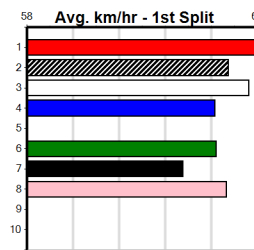

PETER BROWN CUSTOM HOMES

Distance: 425m, Race Type: Free For All, Total Prizemoney: $3,360
1st: $2,250, 2nd: $690, 3rd: $345, 4th: $75

RIENDO (1) is near faultless at box rise and she will be carving out serious time on the arm.
DESCRIPTION (2) has a top record here and he can follow the red through early on. GAS LANTERN
(3) may be the value runner

Watchdog Tips: 1 2 3 4 Bet: Trifecta 1/2,3/2,3,4 ($10 - 250%)

RIENDO [2] Brilliant last time, should lead throughout, yes $1.90
WBK Bitch Jan-22
Owner(s): SPIKEY (SYN), T Wark, S Evans
Sire: ORSON ALLEN Dam: OUR MAGIC TURBO
Trainer: Thomas Wark (Rushworth)
Winning Distances: < 300m (0) 300 - 399m (12) 400 - 499m (8) 500 - 599m (2) 600 - 699m (0) > 700m (0)
Winning Weights: 21.6(2) 21.7(2) 21.8(3) 21.9(4) 22.0(2) 22.1(2) 22.2(2) 22.3(2) 22.4(2) 22.6(1)
1st (3) 21.9 390 SHP R11 28-Oct-24 21.85 21.85 9.00L ARTEMIS ONE (22.47) M/11 . . . . 8.25 $1.20 X34
1st (2) 21.8 450 SHP R6 01-Nov-24 25.11 25.11 2.25L GO GO EVIE (25.25) Q/111 . . . . 6.41 $2.60 X45
1st (8) 22.4 390 SHP R10 18-Nov-24 21.93 21.87 4.25L UNCLE ROSCO (22.21) M/11 . . . SW . 8.21 $1.10 FFA
2nd (4) 21.9 525 MEA R4 29-Nov-24 30.38 29.55 2.00L DISHEVELED (30.24) Q/1111 . . . . 4.92 $7.60 X45
2nd (2) 22.1 390 SHP R11 09-Dec-24 21.97 21.77 3.00L IMANI (21.77) Q/12 . . . . 8.19 $1.30 FFA
4th (1) 22.0 450 BAL R8 18-Dec-24 25.50 25.10 6.00L JOEY THE JET (25.10) Q/12 . . . . 6.38 $8.70 X45
1st (4) 22.2 390 SHP R3 30-Dec-24 21.89 21.71 4.00L LET'S WIN OLLIE (22.16) Q/11 . . . . 8.45 $1.20 FFA
1st (6) 22.1 425 BEN R4 03-Jan-25 23.56 23.56 3.5L TALCOTT BALE (23.80) M/111 . . . . 6.41 $1.60 X34
Last 3 wins NOT included above
1st (5) 21.6 300 HVL R10 31-Jul-24 16.73 16.68 0.75L TASTE OF HELL (16.78) Q/1 . . . . 3.83 $1.90 5
1st (4) 22.4 390 BAL R9 18-Sep-24 21.78 21.78 6.50L I'M WHAT'S NEXT (22.22) Q/11 . . . SW . 8.07 $3.70 X34
1st (3) 21.8 400 GEL R11 11-Oct-24 22.58 22.58 0.50L COMBO COL (22.61) Q/11 . . . . 8.21 $2.30 X45

DESCRIPTION [4] Great record here, can follow the red, danger $4.60
BK Dog May-22
Owner(s): A Tullio
Sire: ASTON DEE BEE Dam: APPOINTED
Trainer: Rebecca Gibbons (Avalon)
Winning Distances: < 300m (0) 300 - 399m (4) 400 - 499m (15) 500 - 599m (1) 600 - 699m (0) > 700m (0)
Winning Weights: 33.3(1) 33.5(1) 33.9(4) 34.0(2) 34.1(1) 34.3(2) 34.4(1) 34.5(2) 34.6(2) 34.7(1) 34.8(1) 34.9(1) 35.2(1)
4th (7) 34.6 390 WBL R9 14-Nov-24 22.20 22.00 2.50L MR. BEETS (22.03) M/34 . . . . 8.65 $1.70 FFA
1st (1) 34.4 390 WBL R10 21-Nov-24 21.81 21.81 4.25L ASTON FANTASTIC (22.10) Q/11 . . . . 8.40 $3.50 X34
2nd (4) 34.9 450 SHP R6 02-Dec-24 25.31 25.03 0.10L JAMIE BALE (25.31) Q/111 . . . . 6.54 $1.60 X45
3rd (4) 34.8 450 SHP R8 09-Dec-24 25.38 25.03 4.25L AUGUSTUS FINCH (25.10) M/223 . . . . 6.61 $3.40 X45
3rd (1) 34.5 400 WGL R9 17-Dec-24 22.53 22.26 4.00L FERNANDO GOMEZ (22.26) Q/23 . . . . 8.36 $2.00 FFA
1st (2) 34.6 435 SLE R8 22-Dec-24 24.18 24.14 1.00L BORACAY STORM (24.24) M/422 . . . . 5.24 $3.50 SH
2nd (5) 35.0 435 SLE R7 26-Dec-24 24.10 23.93 2.50L BORACAY STORM (23.93) M/222 . . . . 5.18 $4.10 SF
7th (1) 34.9 460 WGL R8 03-Jan-25 26.18 25.39 8.50L FERNANDO GOMEZ (25.61) M/366 . . . . 6.60 $5.10 SH
Last 3 wins NOT included above
1st (6) 34.8 460 GEL R6 11-Oct-24 25.90 25.86 3.5L PAW ZELINI (26.13) Q/111 . . . . 6.53 $1.70 X45
1st (3) 34.6 460 GEL R7 25-Oct-24 25.87 25.63 1.75L PAW KRAMER (25.98) M/111 . . . . 6.51 $2.20 SH
1st (3) 34.5 400 GEL R9 08-Nov-24 22.39 22.39 4.50L TINKER DOT (22.70) Q/11 . . . SW . 8.34 $1.30 FFA