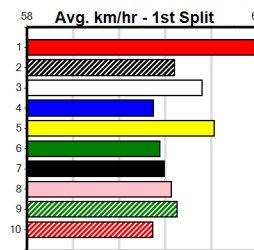

AVARD CIVIL (250+RANK)

Distance: 425m, Race Type: Grade 5 No Penalty, Total Prizemoney: $2,925
1st: $1,950, 2nd: $600, 3rd: $300, 4th: $75

ATLAS ALIEN (6) was a slashing 23.76 winner here last time and he will prove hard to reel in again.
PLUTOCRACY (2) is better than his past two runs and he will be in the firing line throughout.
MILITANT STORM (3) has solid claims

Watchdog Tips: 6 2 3 1 Bet: Win 6

Form Box Wgt Dist Track Date Time BON Margin 1st/2nd (Time) PIR Checked Comment W/R Split 1 S/P Grade

PEGLEG PETE [5] Prefer out wide but has the talent, keep safe $6.50
Owner(s): G Cowcher
Sire: ASTON DEE BEE Dam: RUBY GIRL
Trainer: Gary Cowcher (Broadford)
Winning Distances: < 300m (0) 300 - 399m (2) 400 - 499m (3) 500 - 599m (0) 600 - 699m (0) > 700m (0)
Winning Weights: 31.7(1) 32.7(1) 33.1(2) 33.2(1)
3rd (6) 33.2 350 HVL R7 13-Oct-24 19.43 19.03 2.25L MYALL MANNERED (19.27) M/2 . . . 6.55 $8.50 5
3rd (7) 33.8 350 HVL R7 20-Oct-24 19.70 19.25 3.25L WILD SERENA (19.48) M/3 . . . 6.73 $12.00 5H
5th (1) 33.4 350 HVL R6 25-Oct-24 20.22 19.78 6.50L DOWN SOUTH GIRL (19.78) M/3 . . . 6.69 $4.50 T3-5
7th (2) 34.2 450 SHP R8 07-Nov-24 26.14 25.42 11.00 DAINTREE PEDRO (25.42) M/446 . . . W 6.83 $4.50 T3-5
3rd (7) 34.5 450 SHP R8 05-Dec-24 25.60 25.51 1.5L SUPER NUGGET (25.51) M/112 . . . 6.63 $8.50 T3-5
6th (5) 34.0 500 BEN R8 13-Dec-24 29.18 27.93 18.00 ARI GOLD (27.93) M/547 . . . W 6.79 $20.80 5
1st (8) 33.1 390 SHP R4 21-Dec-24 22.40 22.17 2.25L NARCISSUS (22.54) M/22 . . . 8.42 $1.60 5
1st (7) 33.2 350 HVL R5 05-Jan-25 19.30 19.08 0.50L GLORIOUS GLORY (19.33) M/2 . . . 6.52 $9.20 5
Last 3 wins NOT included above
1st (1) 32.7 425 BEN R1 04-Aug-23 24.31 23.63 0.25L TAKE A SHINE (24.33) M/333 . . . 6.64 $2.80 M
1st (2) 31.7 425 BEN R9 03-May-24 24.46 23.69 1.5L OUR MATE BEAR (24.55) M/251 . . . 6.62 $2.80 7
1st (6) 33.1 450 SHP R4 05-Aug-24 25.56 24.95 0.75L CANDYMAN CAN (25.60) M/222 . . . SW 6.72 $2.60 X67

Box History table and Prize Best Starts Trk/Dts APM for PEGLEG PETE

PLUTOCRACY [5] Better than his past two, can atone, danger $10.00
Owner(s): J Forbes
Sire: TOMMY SHELBY Dam: OSAKALAKA
Trainer: James Forbes (Ross Creek)
Winning Distances: < 300m (0) 300 - 399m (5) 400 - 499m (3) 500 - 599m (0) 600 - 699m (0) > 700m (0)
Winning Weights: 30.3(1) 30.4(1) 30.5(1) 30.7(1) 30.8(1) 31.0(1) 31.5(1) 32.0(1)
1st (4) 32.0 390 BAL R3 30-Sep-24 22.48 22.39 0.50L SMOKIN' GRACIE (22.51) M/32 . . . 8.49 $4.80 T3-5
7th (6) 31.9 410 HOR R11 08-Oct-24 23.76 23.26 6.50L CANYA JIVE (23.31) M/56 . . . 10.53 $24.60 5
3rd (1) 31.3 400 GEL R13 30-Oct-24 23.15 22.68 5.50L WINCKIE BALE (22.77) Q/55 . . . 8.63 $5.40 5
1st (1) 31.5 390 BAL R12 11-Nov-24 22.31 22.11 1.25L MAJOR PHANTOM (22.40) M/22 . . . SW 8.42 $2.30 T3-5
7th (7) 31.1 400 GEL R11 30-Nov-24 23.08 22.48 7.00L WATERLOO BOY (22.62) M/77 . . . 8.81 $5.30 5
2nd (1) 31.6 400 GEL R4 05-Dec-24 22.79 22.56 2.75L ASPERITAS (22.59) Q/22 . . . 8.50 $13.90 X45
4th (4) 32.3 390 WBL R12 19-Dec-24 22.44 21.82 6.00L NIMBLE TOMMY (22.04) M/44 . . . 8.81 $15.40 5
8th (1) 32.8 410 HOR R9 27-Dec-24 24.67 23.28 17.00 ROSCOE BALE (23.49) M/78 . . . 10.96 $8.60 X45
Last 3 wins NOT included above
1st (4) 31.0 390 BAL R11 15-Apr-24 22.45 22.28 2.25L SPECIAL SIAN (22.60) M/12 . . . 8.44 $2.90 T3-5
1st (7) 30.3 390 SHP R12 29-Apr-24 22.27 21.97 1.5L TWILIGHT KING (22.36) M/11 . . . SW 8.46 $2.40 5
1st (5) 30.8 400 GEL R4 06-Aug-24 22.61 22.31 3.5L ROGAN BALE (22.84) M/11 . . . 8.45 $4.30 5