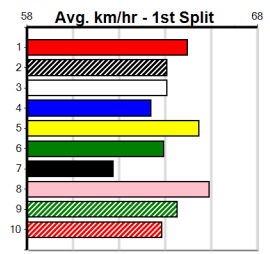

Bendigo
12
6:57PM
(VIC time)

SPORTSBET GREEN TICKS (250+RANK)

Distance: 425m, Race Type: Grade 5 No Penalty, Total Prizemoney: $2,925
1st: $1,950, 2nd: $600, 3rd: $300, 4th: $75

KRAKEN HUGGIE (1) is better than his past few runs and he is drawn to make every post a winner.
XISAN BALE (6) was solidly placed two runs back and he can work into the mix mid race. PRETTY
PANAMA (5) is more than capable.

Watchdog Tips: **1** **6** **5** **3** **Bet:** **Win 1**

1

KRAKEN HUGGIE [5] **Drawn to make every post a winner, go close** **$3.40**
F Dog Feb-22 Sire: FERAL FRANKY Dam: KRAKEN LIGHTNING
Owner(s): EYLES (SYN), K Eyles, H Eyles, D Eyles
Winning Distances: < 300m (0) 300 - 399m (1) 400 - 499m (3) 500 - 599m (0) 600 - 699m (0) > 700m (0)
Winning Weights: 31.7(1) 32.1(1) 32.2(2)
3rd (4) 32.5 425 BEN R11 23-Oct-24 24.69 24.02 2.25L PRINCE PIERRE (24.54) M/433 . . . . 6.70 $11.20 T3-5
6th (6) 32.4 450 SHP R6 31-Oct-24 26.15 25.48 7.50L JAG FERNANDO (25.65) M/456 . . . . 6.85 $16.50 T3-5
2nd (4) 32.1 500 BEN R7 06-Nov-24 28.76 28.17 1.75L ALFIE ABALONE (28.64) M/222 . . . . 6.68 $6.90 5
5th (8) 32.4 425 BEN R12 13-Nov-24 24.89 24.27 9.00L MICKLEJOHN (24.27) M/575 . . . . 6.66 $15.70 T3-5
3rd (5) 32.0 390 SHP R7 28-Nov-24 22.72 22.30 5.50L SCARLETT'S GEM (22.34) Q/33 . . . . 8.55 $4.60 5
1= (8) 32.1 425 BEN R12 04-Dec-24 24.22 24.18 3.5L MORAIN LILLY/KRAKEN M/122 . . . . 6.58 $4.50 5
4th (4) 32.0 410 HOR R11 10-Dec-24 23.75 23.06 1.5L TALKIN' BLUEY (23.66) M/23 . . . . 10.42 $19.50 5
6th (2) 32.6 500 BEN R6 20-Dec-24 28.80 27.90 8.50L DOLLAR SIGNS (28.23) M/333 . . . . 6.63 $21.00 5
Last 3 wins NOT included above
1st (7) 31.7 425 BEN R1 14-Apr-24 24.29 24.03 0.10L MCVIVOR JEWELS (24.29) Q/111 . . . . 6.60 $6.80 T3-M
1st (3) 32.2 390 SHP R9 15-Aug-24 22.47 22.36 4.75L BRASTON MISS (22.80) M/11 . . . . 8.51 $2.10 7
1st (1) 32.2 425 BEN R9 18-Sep-24 24.52 24.12 0.50L ONE HAND CLAP (24.55) M/211 . . . . 6.81 $4.90 T3-6

Box History

Bx	1st	2nd	3rd	4th	5th	6th	7th	8th
1	1	1	1	1	1	1	1	1
2	1	1	1	1	1	1	1	1
3	1	1	2	1	1	1	1	1
4	1	3	1	1	1	1	1	1
5	1	1	1	1	2	2	2	2
6	1	1	1	1	1	1	1	1
7	1	1	1	1	1	1	1	1
8	1	1	1	1	1	1	1	1

Prize Best Starts Trk/Dts APM $6585.00 24.22(8)-4/12/24 33-4-4-5 17-3-1-1 2891

Trainer: Barry Hall (Dingee)