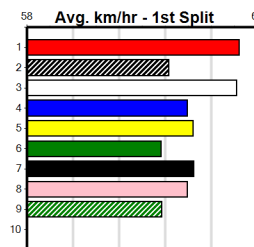

CAMPBELL'S COMMENTS

Distance: 425m, Race Type: Grade 5, Total Prizemoney: $2,925
1st: $1,950, 2nd: $600, 3rd: $300, 4th: $75

LEKTRA FRED (2) has been placed in three of five here and he appears to be very well graded.
BUMPY'S DAD ROY (8) is well drawn out wide and he will be in the firing line throughout. FRANK GRIMES (7) won't be too far away.

Watchdog Tips:	2	8	7	1	Bet:	Win 2

Form Box	Wgt	Dist	Track	Date	Time	BON	Margin	1st/2nd (Time)	PIR	Checked	Comment	WR	Split 1	S/P	Grade	
1	MATCHBOX FLAME [5]															$7.50
	BKW Bitch			Sep-22												
	Owner(s): AS TIME GOES BY (SYN), J D'altorio, R Francis, G Barbara, E Barbara			Sire: BEAST UNLEASHED												Dam: TWILIGHT FLAME
	Trainer: William Robertson (St Arnaud)															
	Winning Distances: < 300m (0) 300 - 399m (3) 400 - 499m (0) 500 - 599m (0) 600 - 699m (0) > 700m (0)															
	Winning Weights: 31.2(2) 31.5(1)															
	5th (4) 31.4 350 HVL R3 27-Oct-24	19.74	19.12	2.75L WHO MADE YOU (19.55)	M/3								6.60	$8.00	RW	
	1st (7) 31.2 300 HVL R10 01-Nov-24	17.04	16.82	1.00L GOT FLAIR (17.10)	Q/1					SW			3.95	$1.40	T3-6	
	4th (2) 31.1 390 BAL R14 06-Nov-24	22.31	21.76	7.00L HUNTER FRED (21.84)	M/25								8.40	$62.10	5	
	F (6) 31.4 390 SHP R12 11-Nov-24	0.00	21.77	HUNTER FRED (21.85)						VO			8.77	$31.00	5	
	4th (7) 31.5 410 HOR R4 19-Nov-24	23.47	23.16	2.00L ICE ICE BABY (23.33)	M/35								10.26	$44.20	5	
	3rd (5) 31.5 485 HOR R8 26-Nov-24	27.55	27.19	5.50L NIMBLE BENNY (27.19)	M/321								6.60	$24.90	X45	
	3rd (3) 30.8 425 BEN R2 29-Nov-24	24.07	23.63	2.25L SWEET LOVE (23.93)	S/553								6.62	$25.70	RW	
	6th (4) 30.9 485 HOR R7 03-Dec-24	27.96	27.21	11.00L WREN BALE (27.21)	M/323					V7			6.66	$15.30	5H	
	Last 3 wins NOT included above															
	1st (1) 31.2 350 HVL R3 15-Oct-24	19.81	19.02	4.25L MISS GALORE (20.09)	M/1								6.72	$2.20	M	
	1st (4) 31.5 350 HVL R2 20-Oct-24	19.71	19.25	1.25L FINANCIAL NEWS (19.79)	S/7								6.71	$17.80	X67	

Box	1st	2nd	3rd	4th	5th	6th	7th	8th
1	1							
2				1				
3			1					1
4	1				1	1		
5			1					
6								
7	1			1				
8		1						

Prize Best Starts	$6000.00
Trk/Dts	24.07(3)-29/11/24
APM	12-3-1-2 1-0-0-1 3651

Form Box	Wgt	Dist	Track	Date	Time	BON	Margin	1st/2nd (Time)	PIR	Checked	Comment	WR	Split 1	S/P	Grade	
2	LEKTRA FRED [5]															$3.40
	BK Dog			Apr-22												
	Owner(s): WETZEL (SYN), S Wetzels, H Wetzels			Sire: HOUDINI BOY												Dam: LEKTRA JENA
	Trainer: Shane Wetzels (Northwood)															
	Winning Distances: < 300m (0) 300 - 399m (5) 400 - 499m (1) 500 - 599m (0) 600 - 699m (0) > 700m (0)															
	Winning Weights: 30.3(1) 30.4(1) 30.7(1) 30.8(1) 31.2(1) 31.4(1)															
	1st (7) 31.2 390 SHP R4 31-Oct-24	22.45	22.11	1.25L IMPRESARIO (22.53)	M/22								8.43	$2.10	T3-5	
	2nd (8) 30.9 425 BEN R10 06-Nov-24	24.12	23.88	0.50L SWANKY CHIC (24.08)	M/322								6.65	$4.40	5	
	6th (1) 30.4 390 SHP R10 16-Nov-24	22.65	22.01	9.00L ZENI BALE (22.04)	M/55								8.67	$3.30	X45	
	4th (1) 30.7 390 SHP R12 23-Nov-24	22.57	21.91	4.50L DAWNY BY NAME (22.26)	M/44								8.77	$5.60	5	
	4th (5) 30.2 390 SHP R3 12-Dec-24	22.60	21.78	6.50L CINNABAR ICON (22.17)	M/54								8.88	$7.40	5	
	2nd (1) 30.4 390 SHP R12 21-Dec-24	22.76	22.17	3.75L FULL BARREL (22.50)	M/12								8.56	$2.40	5	
	1st (1) 30.7 390 BAL R3 30-Dec-24	22.30	22.30	1.75L CRACKERJACK BERN	Q/11								8.41	$4.50	T3-5	
	3rd (6) 30.9 425 BEN R12 03-Jan-25	24.09	23.56	2.75L ZERO KILLER (23.91)	M/533								6.74	$13.80	5	
	Last 3 wins NOT included above															
	1st (1) 30.4 400 MTG R6 04-Feb-24	23.22	22.79	0.75L BELAIR BRAE (23.26)									10.85	$3.00	6	
	1st (2) 30.8 390 SHP R10 19-Jul-24	22.35	22.28	7.00L SLINGER (22.82)	Q/11								8.51	$5.80	X67	
	1st (2) 31.4 390 SHP R4 10-Aug-24	22.33	22.14	3.25L ASTON AFFLECK (22.55)	M/22								8.66	$3.40	RW