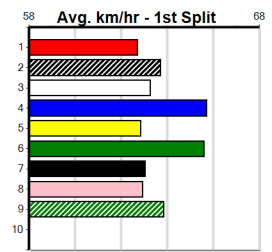

Bendigo
10
6:17PM
(VIC time)

MADE SOLUTIONS ELECTRICAL AND DATA

Distance: 425m, Race Type: Grade 5, Total Prizemoney: $2,925
1st: $1,950, 2nd: $600, 3rd: $300, 4th: $75

SODA PHOENIX (6) comes here with strong Wagga form and she has the speed to cross and lead throughout. IDYLLIC LAYLA (3) has been solidly placed in her past three and she will be strong late. BAG OF SNAGS (1) won't be too far away

Watchdog Tips: **6** **3** **1** **5** **Bet:** **Win 6**

1

BAG OF SNAGS [5] **No luck of late, drawn to make amends, threat** **$8.00**

BK Dog Nov-22 Sire: BERNARDO Dam: HUSKY FLYER
Owner(s): Flora Hill butcher (SYN), R Clark, T Dargaville
Winning Distances: < 300m (0) 300 - 399m (0) 400 - 499m (3) 500 - 599m (0) 600 - 699m (0) > 700m (0)
Winning Weights: 36.6(1) 37.4(1) 37.8(1)

Box	1st	2nd	3rd	4th	5th	6th	7th	8th
1					1			
2				1				
3			1					
4						1		
5	2		1					
6	1							
7						1		
8		1	3	1				

Prize Best Starts Trk/Dts APM: $7650.00, 24.21(8)-29/11/24, 16-3-1-5, 1-0-1-0, 5552

2

MORAIN BALOO [5] **Well beaten in his past two, needs to improve** **$12.00**

RBD Dog Nov-20 Sire: RAW ABILITY Dam: STRONGBETH
Owner(s): J Clarke
Winning Distances: < 300m (0) 300 - 399m (6) 400 - 499m (10) 500 - 599m (0) 600 - 699m (0) > 700m (0)
Winning Weights: 32.7(3) 32.8(1) 33.0(5) 33.1(3) 33.2(1) 33.4(2) 33.7(1)

Box	1st	2nd	3rd	4th	5th	6th	7th	8th
1	5	2	1		1		2	
2	1	1	2	3	2	1		
3	2	3		3	3	1	3	2
4	1	1	2	1	2	2	2	2
5	2			3	1	3	1	2
6	3	2	3				1	1
7	2	2	3	2	3		3	
8		1	3	3	3	1	2	

Prize Best Starts Trk/Dts APM: $45920.00, 24.23(6)-18/9/24, 101-16-10-13, 2-1-0-0, 3788

3

IDYLLIC LAYLA [5] **Strong type, can find the rail early, danger** **$4.60**

BE Bitch Mar-22 Sire: FERNANDO BALE Dam: PRINCESS KIWI
Owner(s): N Salna
Winning Distances: < 300m (0) 300 - 399m (0) 400 - 499m (4) 500 - 599m (0) 600 - 699m (0) > 700m (0)
Winning Weights: 25.6(1) 25.7(1) 25.8(1) 26.0(1)

Box	1st	2nd	3rd	4th	5th	6th	7th	8th
1		1				1	1	1
2					2	1		1
3		2		1	2			
4	1		1				1	1
5				3	2		2	1
6			1	1	1	1	1	1
7	3	1		1				
8				1	2			

Prize Best Starts Trk/Dts APM: $9270.00, FSTD, 37-4-4-2, 0-0-0-0, 4560

4

YELLOW HAWK [5] **Capable but will need to lead to win, place** **$10.00**

BD Dog Feb-21 Sire: SUPERIOR PANAMA Dam: BOBBY SOXER
Owner(s): H Wetzels
Winning Distances: < 300m (1) 300 - 399m (1) 400 - 499m (6) 500 - 599m (1) 600 - 699m (0) > 700m (0)
Winning Weights: 30.6(1) 30.7(1) 30.9(1) 31.0(1) 31.4(1) 31.9(1) 32.2(1) 32.4(1) 32.6(1)

Box	1st	2nd	3rd	4th	5th	6th	7th	8th
1	5	1	3	2	1	2	2	1
2	1	1	1		1	2	2	
3	1		2		1	1	1	
4		3	4		2	2		
5	1		1	1	1	1	2	1
6	1			1	2		2	1
7	2	1		1				1
8		3	1	4	1	1	1	1

Prize Best Starts Trk/Dts APM: $30265.00, 24.27(5)-27/9/24, 71-9-10-12, 4-1-0-1, 4490

5

I'M WHAT'S NEXT [5] **Steady record here but has good muster, respect** **$4.20**

BK Dog Nov-22 Sire: EXPLOSIVE BOY Dam: COCO NOVA
Owner(s): L Edgerton
Winning Distances: < 300m (0) 300 - 399m (4) 400 - 499m (0) 500 - 599m (0) 600 - 699m (0) > 700m (0)
Winning Weights: 31.9(1) 32.1(1) 32.2(2)

Box	1st	2nd	3rd	4th	5th	6th	7th	8th
1				2				
2			1			1		1
3								
4								
5	1	2						
6	1	1	1					
7	1							1
8	1			1				

Prize Best Starts Trk/Dts APM: $10752.86, 24.55(2)-18/10/24, 15-4-3-2, 2-0-0-0, 3857