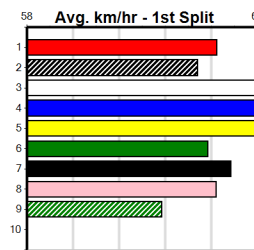

JARROD LARKIN CONCRETING

Distance: 425m, Race Type: Grade 5, Total Prizemoney: $2,925
1st: $1,950, 2nd: $600, 3rd: $300, 4th: $75

MYRNIONG STORM (8) has a good record here and he can light them up soon after box rise.
IDYLLIC JAMES (7) is a big talent when right and he will dial up the pressure in the middle stages.
POWER OUT (6) can come out running at times

Watchdog Tips: 8 7 6 1 **Bet:** Win 8

1

ASTON KENNEDY [5] **No luck of late, can make amends, keep safe** **$7.50**
BK Dog Jun-22 Sire: ASTON RUPEE Dam: ASTON AMORE Trainer: David Geall (Lara)
Owner(s): R Borda
Winning Distances: < 300m (0) 300 - 399m (2) 400 - 499m (6) 500 - 599m (0) 600 - 699m (0) > 700m (0)
Winning Weights: 31.5(1) 31.7(1) 31.8(1) 32.5(2) 32.6(1) 33.2(1) 33.3(1)
1st (2) 33.2 450 SHP R5 28-Oct-24 25.39 25.13 0.75L GREYSYND SAMMY (25.44) S/211 . . . SW . . . 6.67 $2.90 SH
4th (4) 33.0 450 SHP R8 01-Nov-24 25.47 25.11 2.25L GREYSYND SAMMY (25.32) M/785 . . . . . 6.73 $7.50 GRP3
5th (5) 33.1 450 SHP R8 11-Nov-24 25.44 25.09 5.50L ZIPPING HOPKINS (25.09) M/112 . . . . . 6.54 $3.60 X45
2nd (2) 33.3 450 SHP R6 18-Nov-24 25.23 24.93 1.5L MISTER EASY (25.13) M/111 . . . . . 6.60 $2.20 5H
2nd (7) 33.6 450 SHP R5 25-Nov-24 25.30 24.93 5.50L JETSTREAM ICON (24.93) M/322 . . . . . 6.59 $5.50 5F
4th (4) 33.9 435 SLE R1 20-Dec-24 24.68 24.11 8.50L JETSTREAM ICON (24.11) M/444 . . . . . 5.31 $6.80 5
4th (7) 33.7 435 SLE R3 26-Dec-24 24.65 23.93 3.75L TOMMY TEQUILA (24.40) M/654 . . . . . 5.40 $7.10 X45
F (3) 33.8 450 SHP R9 30-Dec-24 0.00 25.00 . . . . . KADE (25.00) M/5 . . . . . V7 . . . 6.68 $2.60 X45
Last 3 wins NOT included above
1st (7) 32.5 390 BAL R10 19-Jun-24 21.96 21.91 3.00L BELLA LA VITA (22.16) M/21 . . . . . 8.43 $3.20 5
1st (3) 32.6 450 BAL R7 03-Jul-24 25.11 25.11 4.00L SWIFT VODKA (25.38) Q/111 . . . . . 6.46 $2.40 5
1st (1) 33.3 460 GEL R12 25-Oct-24 25.88 25.63 1.00L ASTON ZINGARA (25.94) Q/111 . . . . . 6.49 $3.80 X45

2

OUR GIRL ROXY [5] **Needs to lead, flat patch mid race, tough ask** **$21.00**
BD Bitch Mar-21 Sire: FERNANDO BALE Dam: KASREYN Trainer: Greg Frendo (Heathcote)
Owner(s): G Frendo
Winning Distances: < 300m (0) 300 - 399m (8) 400 - 499m (4) 500 - 599m (0) 600 - 699m (0) > 700m (0)
Winning Weights: 25.9(1) 26.2(2) 26.3(1) 26.4(1) 26.5(1) 26.7(1) 26.8(1) 26.9(1) 27.0(2) 27.1(1)
1st (5) 27.0 390 SHP R12 01-Aug-24 22.17 22.17 3.75L SPOILER ALERT (22.41) M/11 . . . . . 8.41 $3.90 T3-5
1st (8) 27.0 390 SHP R3 12-Aug-24 22.18 22.05 2.75L COCKTAIL (22.35) Q/11 . . . . . 8.36 $2.90 5
3rd (3) 26.6 300 HVL R11 18-Aug-24 17.11 16.84 3.00L IRISH NIKKI (16.92) M/3 . . . . . 3.95 $11.50 5
8th (7) 26.6 425 BEN R8 20-Sep-24 25.08 24.04 15.00 AT MY COMMAND (24.04) M/458 . . . . . V0 . . . 6.70 $24.90 X34
2nd (6) 26.9 425 BEN R4 06-Dec-24 24.17 23.79 2.25L ARI GOLD (24.03) M/111 . . . . . 6.51 $7.90 5
2nd (5) 26.9 425 BEN R4 13-Dec-24 24.32 23.66 0.50L BELOW THE CURVE (24.30) M/211 . . . . . 6.57 $4.40 5
3rd (8) 27.2 425 BEN R5 20-Dec-24 24.18 23.75 2.50L PAW HARRY (24.01) M/223 . . . . . SW . . . 6.63 $17.40 X45
6th (1) 26.8 390 SHP R3 30-Dec-24 22.49 21.71 9.00L RIENDO (21.89) Q/66 . . . . . 8.87 $22.90 FFA
Last 3 wins NOT included above
1st (2) 26.3 425 BEN R5 28-Mar-24 24.02 24.02 0.50L RABADA (24.05) M/111 . . . . . SW . . . 6.51 $6.10 T3-5
1st (8) 26.4 390 BAL R3 14-Apr-24 22.66 22.49 3.5L COFFEE AND CREAM (22.90) M/11 . . . . . SW . . . 8.49 $3.10 5
1st (8) 26.2 425 BEN R4 31-May-24 24.25 23.72 2.25L DEEP PURPLE (24.40) M/211 . . . . . 6.64 $1.70 5