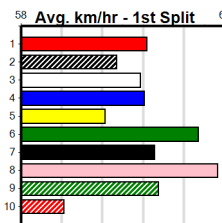

SPORTSBET FINAL

Distance: 525m, Race Type: Maiden Final, Total Prizemoney: $8,785

1st: $5,900, 2nd: $1,820, 3rd: $915, 4th: $150

1
6:34PM
(VIC time)

RAINING FIRE (4) recorded the fastest heat winning time (29.94) off this same draw and with an ounce of luck initially looks the one to beat. URANA COBALT (1) ran a smart heat placing and is drawn to be on the speed from the outset.

Watchdog Tips: **4** **1** **2** **8** **Bet:** **Box Trifecta 1,2,4,8 ($10 for 41.67%)**