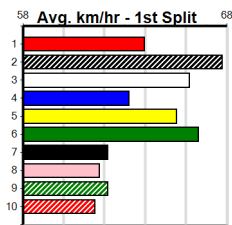

HORSHAM TO THE MEADOWS FINAL

Distance: 525m, Race Type: Grade 5 Final, Total Prizemoney: \$9,055
1st: \$6,100, 2nd: \$1,870, 3rd: \$935, 4th: \$150

5

7:57PM

(VIC time)

WILL VANSON (2) is a gifted chaser making his city debut and won his heat at Horsham in dominate fashion posting a fast 27.25. PAW PASADENA (3) is yet to miss a place in all 9 of his race starts and he is armed with a mid race motor.