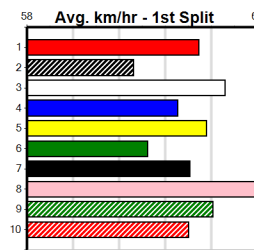

RSN GREY AREAS - WEDNESDAY & FRIDAY

Distance: 525m, Race Type: Grade 5, Total Prizemoney: $8,785
1st: $5,900, 2nd: $1,820, 3rd: $915, 4th: $150

COSMIC REWARD (3) showed here last week how he can really fly through his first two sections and a repeat effort here would see him hard to catch. PAW GRADY (2) caught the eye here last week when placed and he is armed with a powerful finish.

Watchdog Tips: 3 2 1 8 **Bet:** Win 3

1

ASTON FIGARO [5] **Class edge, draw suits, major player.**

BK Dog Jan-21 **Sire: FLYING PENSKE Dam: ASTON TARA**

Owner(s): R Borda **Trainer: Craig Treherne (Lara)**

Winning Distances: < 300m (0) 300 - 399m (3) 400 - 499m (4) 500 - 599m (5) 600 - 699m (0) > 700m (0)

Winning Weights: 32.8(1) 33.2(1) 33.3(1) 33.4(1) 33.5(2) 33.8(1) 33.9(1) 34.0(1) 34.2(2) 34.3(1)

2nd	3rd	4th	5th	6th	7th	8th	9th	10th	PIR	Checked	Comment	WR	Split 1	S/P	Grade
2nd (8)	34.0	515	SAP	R8	28-Oct-24	29.59	29.42	2.50L BUDDY MONELLI (29.42)	M/2222	.	.	.	5.13	$11.70	X34
4th (5)	34.0	515	SAP	R8	02-Nov-24	29.80	29.56	1.5L ASTON WESTERN (29.71)	M/5555	.	.	.	5.17	$3.70	X45
5th (4)	33.6	525	MEA	R9	09-Nov-24	30.73	29.52	13.00 RAVEN PETER (29.86)	M/7765	.	.	.	5.29	$2.90	5H
7th (2)	33.9	515	SAN	R8	15-Nov-24	30.03	28.94	7.50L READ THE ROOM (29.51)	M/6447	.	.	.	5.19	$14.10	S
5th (8)	34.3	460	WGL	R8	29-Nov-24	26.14	25.62	7.50L JETSTREAM ICON (25.62)	M/222	.	.	.	6.66	$23.20	5
3rd (5)	33.7	515	SAP	R6	09-Dec-24	29.59	29.54	0.75L DASHID (29.54)	M/3333	.	.	.	5.17	$6.00	X45
3rd (6)	33.9	525	MEA	R12	14-Dec-24	30.48	29.70	2.75L DASH OF WHISKY (30.30)	M/8665	.	.	.	5.35	$5.60	5
3rd (1)	33.6	595	SAN	R6	02-Jan-25	34.63	34.27	3.5L SHAKE IT OFF (34.40)	M/3333	.	.	.	9.31	$9.80	X45

Last 3 wins NOT included above

1st (3)	33.2	515	SAN	R11	16-May-24	29.51	29.21	3.00L RAYA STAR (29.71)	M/1111	.	.	.	5.14	$3.50	5
1st (4)	33.5	515	SAN	R11	05-Sep-24	29.55	29.33	0.50L WERRIS BALE (29.58)	M/1111	.	SW	.	5.14	$2.80	5
1st (5)	33.4	515	SAN	R7	26-Sep-24	29.61	29.29	2.25L SILKY SAUCE (29.77)	M/1232	.	.	.	5.11	$18.40	4

6.00