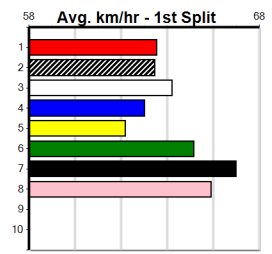

WESTLINK CONTAINER SALES

Distance: 600m, Race Type: Grade 5, Total Prizemoney: $10,095
1st: $6,800, 2nd: $2,095, 3rd: $1,050, 4th: $150

PAW UCOLTA (8) finds himself in a very winnable race and can pounce on the arm soon after box rise. DISTRACTING (7) was placed in a stronger race here two starts back. PIXIE TRIXIE (1) is drawn to settle closer to the speed.

Watchdog Tips: 8 7 1 6 Bet: Win 8

Race card for PIXIE TRIXIE [5], Drawn to settle closer than usual, threat. $12.00. Includes owner, sire, dam, winning distances, weights, and box history.

Race card for CHARLI MARLEY [5], More than capable, can run a solid race. $10.00. Includes owner, sire, dam, winning distances, weights, and box history.

Race card for OUR GIRLS SHOUT [5], Struggling to recapture best form, prefer others. $18.00. Includes owner, sire, dam, winning distances, weights, and box history.

Race card for APACHE SHOUT [5], One paced, looks for inside runs, keep safe. $10.00. Includes owner, sire, dam, winning distances, weights, and box history.

Race card for PSYCHO BUDDY [5], Risky beginner, tough draw, prefer others. $21.00. Includes owner, sire, dam, winning distances, weights, and box history.

1

2

3

4

5