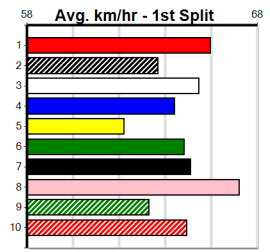

THE WATCHDOG APP

Distance: 525m, Race Type: Grade 7, Total Prizemoney: $8,785
1st: $5,900, 2nd: $1,820, 3rd: $915, 4th: $150

Super keen on highly promising chaser SHIMA SEAL (1) to land on the arm here and it could be good night nurse from that point on. FAGES (3) has shown a liking for this venue and can settle on the speed. SLOW POKE (7) has solid each way claims.

Watchdog Tips: 1 3 7 5 **Bet:** Win 1

Form Box	Wgt	Dist	Track	Date	Time	BON	Margin	1st/2nd (Time)	PIR	Checked	Comment	W/R	Split 1	S/P	Grade	
1	SHIMA SEAL [7]															
	BK Dog Apr-23															
	Sire: FERAL FRANKY Dam: SHIMA PEARL															
	Owner(s): CGC SYN (SYN), D Gleeson, R Cummings, S Cummings															
	Winning Distances: < 300m (0) 300 - 399m (0) 400 - 499m (1) 500 - 599m (0) 600 - 699m (0) > 700m (0)															
	Winning Weights: 33.7(1)															
		3rd (4)	33.1	525	MEP	R4	04-Dec-24	30.46	29.74	1.75L	URANA XAVIER (30.35)	M/2111		5.17	$15.10	MH
		1st (6)	33.7	450	BAL	R2	18-Dec-24	25.28	25.10	3.00L	DELICIOUS (25.48)	M/111		6.57	$5.50	M
		2nd (5)	33.6	515	SAN	R1	26-Dec-24	29.72	28.94	0.75L	APPENZELL (29.68)	Q/1111		5.08	$6.10	7
		4th (4)	32.8	515	SAN	R2	02-Jan-25	30.60	29.35	14.00	URANA XAVIER (29.63)	M/4744		5.30	$5.70	X67
Last 3 wins NOT included above																
<table border="1" style="width: 100%; border-collapse: collapse;"> <thead> <tr> <th>Bx</th> <th>1st</th> <th>2nd</th> <th>3rd</th> <th>4th</th> <th>5th</th> <th>6th</th> <th>7th</th> <th>8th</th> </tr> </thead> <tbody> <tr><td>1</td><td></td><td></td><td></td><td></td><td></td><td></td><td></td><td></td></tr> <tr><td>2</td><td></td><td></td><td></td><td></td><td></td><td></td><td></td><td></td></tr> <tr><td>3</td><td></td><td></td><td></td><td></td><td></td><td></td><td></td><td></td></tr> <tr><td>4</td><td></td><td></td><td></td><td>1</td><td>1</td><td></td><td></td><td></td></tr> <tr><td>5</td><td></td><td></td><td>1</td><td></td><td></td><td></td><td></td><td></td></tr> <tr><td>6</td><td>1</td><td></td><td></td><td></td><td></td><td></td><td></td><td></td></tr> <tr><td>7</td><td></td><td></td><td></td><td></td><td></td><td></td><td></td><td></td></tr> <tr><td>8</td><td></td><td></td><td></td><td></td><td></td><td></td><td></td><td></td></tr> <tr> <td>Prize Best</td> <td colspan="8">$3945.00</td> </tr> <tr> <td>Starts</td> <td colspan="8">30.46(4)-4/12/24</td> </tr> <tr> <td>Trk/Dts</td> <td colspan="8">4-1-1-1</td> </tr> <tr> <td>APM</td> <td colspan="8">1-0-0-1 3886</td> </tr> </tbody> </table>																

Form Box	Wgt	Dist	Track	Date	Time	BON	Margin	1st/2nd (Time)	PIR	Checked	Comment	W/R	Split 1	S/P	Grade	
2	LALA EFFIE [7]															
	BK Bitch Jan-23															
	Sire: DROOPYS SYDNEY Dam: LALA SHIM															
	Owner(s): DAILLY GREYHOUND FARMS (SYN), G Dailly, T Dailly															
	Winning Distances: < 300m (0) 300 - 399m (0) 400 - 499m (1) 500 - 599m (0) 600 - 699m (0) > 700m (0)															
	Winning Weights: 30.3(1)															
		1st (3)	30.3	460	GEL	R2	27-Dec-24	26.20	25.77	2.25L	DAD'S TARPIA (26.35)	Q/122		6.59	$17.90	M
		3rd (3)	30.3	460	GEL	R5	03-Jan-25	26.13	25.54	1.5L	ASTON BOURKE (26.04)	Q/222		6.64	$17.90	X67
	Last 3 wins NOT included above															
	<table border="1" style="width: 100%; border-collapse: collapse;"> <thead> <tr> <th>Bx</th> <th>1st</th> <th>2nd</th> <th>3rd</th> <th>4th</th> <th>5th</th> <th>6th</th> <th>7th</th> <th>8th</th> </tr> </thead> <tbody> <tr><td>1</td><td></td><td></td><td></td><td></td><td></td><td></td><td></td><td></td></tr> <tr><td>2</td><td></td><td></td><td></td><td></td><td></td><td></td><td></td><td></td></tr> <tr><td>3</td><td>1</td><td></td><td></td><td>1</td><td></td><td></td><td></td><td></td></tr> <tr><td>4</td><td></td><td></td><td></td><td></td><td></td><td></td><td></td><td></td></tr> <tr><td>5</td><td></td><td></td><td></td><td></td><td></td><td></td><td></td><td></td></tr> <tr><td>6</td><td></td><td></td><td></td><td></td><td></td><td></td><td></td><td></td></tr> <tr><td>7</td><td></td><td></td><td></td><td></td><td></td><td></td><td></td><td></td></tr> <tr><td>8</td><td></td><td></td><td></td><td></td><td></td><td></td><td></td><td></td></tr> <tr> <td>Prize Best</td> <td colspan="8">$1980.00</td> </tr> <tr> <td>Starts</td> <td colspan="8">FSH</td> </tr> <tr> <td>Trk/Dts</td> <td colspan="8">2-1-0-1</td> </tr> <tr> <td>APM</td> <td colspan="8">0-0-0-0 1980</td> </tr> </tbody> </table>															

Form Box	Wgt	Dist	Track	Date	Time	BON	Margin	1st/2nd (Time)	PIR	Checked	Comment	W/R	Split 1	S/P	Grade	
3	FAGES [7]															
	BK Dog Oct-22															
	Sire: ASTON RUPEE Dam: SWEET AS EMM															
	Owner(s): N Mugavin															
	Winning Distances: < 300m (0) 300 - 399m (0) 400 - 499m (0) 500 - 599m (1) 600 - 699m (0) > 700m (0)															
	Winning Weights: 30.0(1)															
		3rd (2)	30.1	525	MEP	R1	13-Nov-24	30.67	29.96	6.50L	ZIPPING THERON (30.23)	M/3333		5.30	$7.30	M
		3rd (2)	30.0	525	MEP	R1	20-Nov-24	30.25	30.03	2.50L	CANYA DIVERSION (30.08)	Q/1223		5.15	$2.80	M
		1st (2)	30.0	525	MEP	R2	27-Nov-24	30.19	30.02	2.25L	OREGON JANET (30.34)	M/2211		5.16	$3.40	M
		2nd (4)	29.8	525	MEP	R3	11-Dec-24	30.26	29.83	1.25L	NO IRON TEAM (30.18)	M/4222		5.24	$1.40	7
	3rd (8)	30.0	515	SAN	R2	02-Jan-25	29.85	29.35	3.25L	URANA XAVIER (29.63)	Q/1111		5.14	$13.20	X67	
Last 3 wins NOT included above																
<table border="1" style="width: 100%; border-collapse: collapse;"> <thead> <tr> <th>Bx</th> <th>1st</th> <th>2nd</th> <th>3rd</th> <th>4th</th> <th>5th</th> <th>6th</th> <th>7th</th> <th>8th</th> </tr> </thead> <tbody> <tr><td>1</td><td></td><td></td><td></td><td></td><td></td><td></td><td></td><td></td></tr> <tr><td>2</td><td>1</td><td></td><td></td><td>2</td><td></td><td></td><td></td><td></td></tr> <tr><td>3</td><td></td><td></td><td></td><td></td><td></td><td></td><td></td><td></td></tr> <tr><td>4</td><td></td><td></td><td>1</td><td></td><td></td><td></td><td></td><td></td></tr> <tr><td>5</td><td></td><td></td><td></td><td></td><td></td><td></td><td></td><td></td></tr> <tr><td>6</td><td></td><td></td><td></td><td></td><td></td><td></td><td></td><td></td></tr> <tr><td>7</td><td></td><td></td><td></td><td></td><td></td><td></td><td></td><td></td></tr> <tr><td>8</td><td></td><td></td><td></td><td>1</td><td></td><td></td><td></td><td></td></tr> <tr> <td>Prize Best</td> <td colspan="8">$4095.00</td> </tr> <tr> <td>Starts</td> <td colspan="8">30.19(2)-27/11/24</td> </tr> <tr> <td>Trk/Dts</td> <td colspan="8">5-1-1-3</td> </tr> <tr> <td>APM</td> <td colspan="8">4-1-1-2 3597</td> </tr> </tbody> </table>