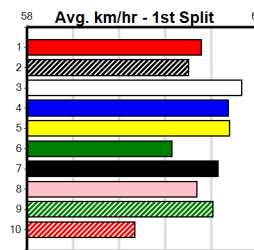

11

9:56PM

(VIC time)

Distance: 525m, Race Type: Grade 5, Total Prizemoney: $8,785
1st: $5,900, 2nd: $1,820, 3rd: $915, 4th: $150

PAW ZELINI (5) is the fastest dog in this race on her best form and she just needs a little luck in the initial stages. PLAY THE VICTIM (1) finished a close third when placed in a heat of the Warragul cup last week and he will chase his big heart out

Watchdog Tips: 5 1 6 8 Bet: Box Trifecta 1,5,6,8 ($10 for 41.67%)

Race card for PLAY THE VICTIM [5]. Includes dog details, owner information, winning distances, and a box history table. Prize money is $5.00.

Race card for OPRAH BALE (NSW)[5]. Includes dog details, owner information, winning distances, and a box history table. Prize money is $26.00.

Race card for BURN ALONG [5]. Includes dog details, owner information, winning distances, and a box history table. Prize money is $6.00.

Race card for WHATEVER TESS [5]. Includes dog details, owner information, winning distances, and a box history table. Prize money is $18.00.

Race card for PAW ZELINI (NSW)[5]. Includes dog details, owner information, winning distances, and a box history table. Prize money is $4.00.