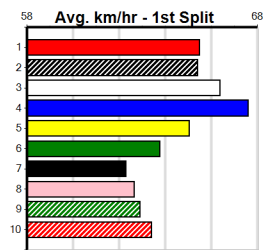

CITY VIEW BISTRO

Distance: 525m, Race Type: Grade 6, Total Prizemoney: $8,785
1st: $5,900, 2nd: $1,820, 3rd: $915, 4th: $150

With the speedy KIWI ICE CUBE (3) expected to spear out to an early lead and SAINT NIFTY (2) having a tendency to move off soon after box rise this should present ZIPPING THERON (1) with the charmed run and she looks a nice bet.

Watchdog Tips: 1 3 2 6 Bet: Win 1

Horse card for ZIPPING THERON (NSW)[6]. Includes details on sire (ASTON RUPEE), dam (ZIPPING TAYLA), winning distances, and a box history table.

Horse card for SAINT NIFTY [6]. Includes details on sire (FERNANDO BALE), dam (MEPUNGA STELLAR), winning distances, and a box history table.

Horse card for KIWI ICE CUBE [6]. Includes details on sire (FERNANDO BALE), dam (LALA KIWI), winning distances, and a box history table.

Horse card for QUEEN AVENGER [6]. Includes details on sire (ASTON RUPEE), dam (LADY AVENGER), winning distances, and a box history table.

Horse card for ASTON BOTAN [6] Biks. Includes details on sire (FERNANDO BALE), dam (ASTON MIRAGE), winning distances, and a box history table.