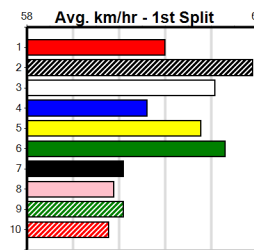

HORSHAM TO THE MEADOWS FINAL

Distance: 525m, Race Type: Grade 5 Final, Total Prizemoney: $9,055
1st: $6,100, 2nd: $1,870, 3rd: $935, 4th: $150

WILL VANSON (2) is a gifted chaser making his city debut and won his heat at Horsham in dominate fashion posting a fast 27.25. PAW PASADENA (3) is yet to miss a place in all 9 of his race starts and he is armed with a mid race motor.

Watchdog Tips: 2 3 6 1 Bet: Win 2

1 BUN UNDERCURRENT [5] Went fast early in handy heat placing, respect. $12.00
Owner(s): M Mitchell
Sire: DROOPYS SYDNEY Dam: GYPSY BUN
Trainer: Michael Mitchell (Camperdown)

2 WILL VANSON [5] Dominate heat winner, should prove too fast. $1.50
Owner(s): J Vandemaat
Sire: BERNARDO Dam: VAN EVIE
Trainer: Chloe Vandemaat (Healesville)

3 PAW PASADENA (NSW)[5] Powerful effort to score in his heat, danger $7.00
Owner(s): B Wheeler
Sire: JACKSLITTLETHING Dam: IDRIA BALE
Trainer: Robert Camilleri (Lara)

4 KALINYA [5] Will go around big odds, needs a jam up. $91.00
Owner(s): M Parent
Sire: FERNANDO BALE Dam: JULANA
Trainer: Alfred King (Sulky)

5 URITH BALE (NSW)[5] Showed early speed when well beaten in heat. $41.00
Owner(s): S Fullerton
Sire: JARVIS BALE Dam: DAITHY ALLEN
Trainer: Shawn Fullerton (Red Cliffs)