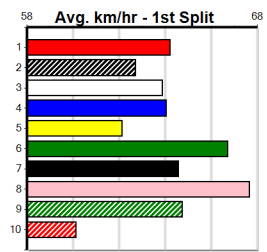

SPORTSBET FINAL

1

6:34PM

(VIC time)

Distance: 525m, Race Type: Maiden Final, Total Prizemoney: $8,785
1st: $5,900, 2nd: $1,820, 3rd: $915, 4th: $150

RAINING FIRE (4) recorded the fastest heat winning time (29.94) off this same draw and with an ounce of luck initially looks the one to beat. URANA COBALT (1) ran a smart heat placing and is drawn to be on the speed from the outset.

Watchdog Tips: **4** **1** **2** **8** **Bet:** Box Trifecta 1,2,4,8 ($10 for 41.67%)

URANA COBALT [M] Shows promise, drawn to settle on speed, danger. **$5.50**

BE Bitch Feb-23 Sire: GOOD NEWS Dam: GYPSY URANA Trainer: Thomas Dailly (Anakie)

Owner(s): G Dailly
Winning Distances: < 300m (0) 300 - 399m (0) 400 - 499m (0) 500 - 599m (0) 600 - 699m (0) > 700m (0)

Winning Weights:

Heat	Pos	Wt	Track	Date	Time	Margin	1st/2nd (Time)	PIR	Checked	Comment	W/R	Split 1	S/P	Grade
6th (4)	30.1	525	MEP	R2	04-Dec-24	31.15	29.74	18.00	APPENZELL (29.92)	M/4777		5.25	$21.40	MH
2nd (6)	30.4	450	BAL	R1	11-Dec-24	25.43	24.92	3.5L	SHIMA STAN (25.19)	Q/112		6.58	$7.10	M
6th (2)	30.7	450	BAL	R2	18-Dec-24	26.04	25.10	11.00	SHIMA SEAL (25.28)	M/886		6.96	$2.20	M
2nd (5)	31.0	525	MEP	R4	01-Jan-25	30.17	29.85	1.5L	BLACK BUSINESS (30.08)	M/2222		5.12	$8.10	MH

Last 3 wins NOT included above

Box History

Bx	1st	2nd	3rd	4th	5th	6th	7th	8th
1								
2						1		
3								
4							1	
5		1						
6		1						
7								
8								

Prize Best	$1110.00
Starts	30.17(5)-1/1/25
Trk/Dts	4-0-2-0
APM	2-0-1-0
	1110

OREGON JANET [7] Emphatic heat winner off this draw, key player. **$7.00**

BK Bitch Dec-22 Sire: MALACHI Dam: LA LA OREGON Trainer: Thomas Dailly (Anakie)

Owner(s): DAILLY GREYHOUND FARMS (SYN), G Dailly, T Dailly
Winning Distances: < 300m (0) 300 - 399m (0) 400 - 499m (0) 500 - 599m (1) 600 - 699m (0) > 700m (0)

Winning Weights: 26.3(1)

Heat	Pos	Wt	Track	Date	Time	Margin	1st/2nd (Time)	PIR	Checked	Comment	W/R	Split 1	S/P	Grade
2nd (2)	26.3	525	MEA	R1	16-Nov-24	30.44	29.66	2.00L	DISTANT (30.31)	M/4222		5.25	$18.70	MF
2nd (3)	26.5	460	GEL	R1	19-Nov-24	26.27	25.83	1.75L	PAW VERA (26.17)	Q/222		6.73	$4.50	M
2nd (6)	26.2	525	MEP	R2	27-Nov-24	30.34	30.02	2.25L	FAGES (30.19)	M/3342		5.23	$7.90	M
2nd (5)	26.0	525	MEP	R4	04-Dec-24	30.44	29.74	1.5L	URANA XAVIER (30.35)	M/3444	SW	5.24	$4.90	MH
5th (6)	26.3	525	MEA	R1	14-Dec-24	30.57	29.70	8.50L	SHIMA BLUSH (30.01)	M/7887		5.26	$17.90	MF
2nd (2)	26.2	435	SLE	R1	20-Dec-24	24.78	24.11	2.00L	ASTON ALIGHT (24.64)	M/666		5.35	$7.80	M
2nd (8)	26.2	460	GEL	R1	27-Dec-24	26.48	25.77	6.00L	SHIMA BALLAD (26.08)	M/233		6.94	$2.50	M
1st (2)	26.3	525	MEP	R1	01-Jan-25	30.24	29.85	7.00L	WYONG IRVING (30.71)	M/3211		5.23	$1.80	MH

Last 3 wins NOT included above

Box History

Bx	1st	2nd	3rd	4th	5th	6th	7th	8th
1								
2	1	3						
3								
4								
5								
6								
7								
8								

Prize Best	$7935.00
Starts	30.24(2)-1/1/25
Trk/Dts	18-1-8-1
APM	9-1-5-1
	6611

WYONG HOUSTON [7] Steady heat winning time, should improve, place. **$18.00**

WBK Bitch May-23 Sire: FERNANDO BALE Dam: GYPSY WYONG Trainer: Thomas Dailly (Anakie)

Owner(s): G Dailly
Winning Distances: < 300m (0) 300 - 399m (0) 400 - 499m (0) 500 - 599m (1) 600 - 699m (0) > 700m (0)

Winning Weights: 26.5(1)

Heat	Pos	Wt	Track	Date	Time	Margin	1st/2nd (Time)	PIR	Checked	Comment	W/R	Split 1	S/P	Grade
1st (8)	26.5	525	MEP	R2	01-Jan-25	30.61	29.85	0.50L	OREGON INDRAH (30.63)	M/3333		5.27	$6.50	MH

Last 3 wins NOT included above

Box History

Bx	1st	2nd	3rd	4th	5th	6th	7th	8th
1								
2								
3								
4								
5								
6								
7								
8	1							

Prize Best	$1900.00
Starts	30.61(8)-1/1/25
Trk/Dts	1-1-0-0
APM	1-1-0-0
	1900