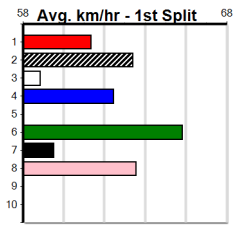

Sale

12

9:55PM

(VIC time)

SPORTSBET GREEN TICKS VETERANS (2)

Distance: 435m, Race Type: S/E Veteran, Total Prizemoney: $2,925
1st: $1,950, 2nd: $600, 3rd: $300, 4th: $75

TEXAS LONG HORN (8) has a good record here and he does his best work from this draw. DR. ANGELO (4) was impressive here two runs back and he should be in the mix once again. QUENARA BALE (1) is drawn to atone for some luckless runs of late

Watchdog Tips: **8** **4** **1** **6** **Bet:** **Win 8**