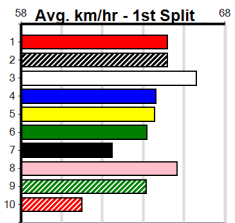

# SPORTSBET SET A DEPOSIT LIMIT

Distance: 435m, Race Type: Grade 5, Total Prizemoney: \$2,925  
1st: \$1,950, 2nd: \$600, 3rd: \$300, 4th: \$75

DR. REESE (4) was a blistering 24.15 winner here recently and she looks very well graded again.  
DRAGONELLE (3) can come out running and she will give a great sight out in front. JUMBUK  
JOHNNY (1) is getting stronger all the time