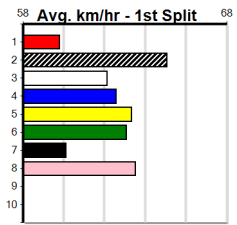

Sale

7
8:15PM
(VIC time)

GIPPSLAND TROPHY HOUSE DAMSELS

Distance: 510m, Race Type: Grade 5, Total Prizemoney: $3,340
1st: $2,230, 2nd: $690, 3rd: $345, 4th: $75

OUR MABEL (3) has turned in some handy performances over 435m here of late and she will appreciate the rise in distance. JOHNSON STREET (4) has been dominant in her past two and she will dial up the pressure mid race. TEMPER TRAP (5) has claims

Watchdog Tips: **3** **4** **5** **2** **Bet:** **Box Quinella 3,4,5 ($10 for 333.33%)**