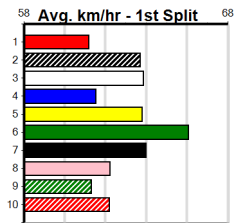

# RSN GREY AREAS - WEDNESDAY & FRID

Distance: 435m, Race Type: Grade 5, Total Prizemoney: \$2,925  
1st: \$1,950, 2nd: \$600, 3rd: \$300, 4th: \$75

CHALUPA BATMAN (6) has a good record here and he returned to form with a handy placing at Bendigo last time. KELLI (4) was never headed here two runs back and she should be in the mix again. XATU BALE (8) is better than his form