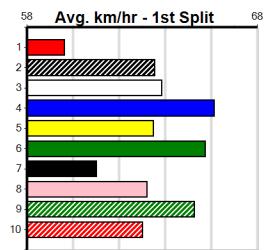

SHAUN BATES PLUMBING

Distance: 510m, Race Type: Mixed 4/5, Total Prizemoney: $3,875
1st: $2,600, 2nd: $800, 3rd: $400, 4th: $75

Watchdog Tips:

Bet:

Form Box	Wgt	Dist	Track	Date	Time	BON	Margin	1st/2nd (Time)	PIR	Checked	Comment	WR	Split 1	S/P	Grade

1 VALVE BOUNCE [5]

BK Dog Oct-21 **Sire: SHIMA SHINE** **Dam: ZIPPING EMMA** **Trainer: Chris Johannsen (Devon Meadow)**
Owner(s): T Clark
Winning Distances: < 300m (0) 300 - 399m (0) 400 - 499m (5) 500 - 599m (0) 600 - 699m (0) > 700m (0)
Winning Weights: 32.8(1) 33.0(1) 33.3(1) 33.4(1) 33.7(1)

1st (6)	32.8	435	SLE	R6	30-Oct-24	24.85	24.81	1.75L SPRING GONZALES (24.96)	S/633				5.51	$5.80	5
3rd (2)	32.8	435	SLE	R7	03-Nov-24	24.69	24.26	3.00L SAND DUNES (24.48)	S/533				5.46	$11.30	5
7th (3)	32.8	435	SLE	R12	10-Nov-24	25.61	24.30	11.00 SPRINGVIEW NOAH (24.86)	M/688				5.42	$3.40	5
2nd (4)	33.4	435	SLE	R6	11-Dec-24	24.99	24.66	4.75L ROMP TIN (24.67)	S/744				5.59	$8.60	5
5th (4)	33.2	435	SLE	R11	15-Dec-24	24.95	24.27	4.75L RYDER'S MAGIC (24.62)	M/765				5.35	$18.30	5
5th (1)	33.6	460	WGL	R6	24-Dec-24	26.43	25.54	5.50L RED ED (26.05)	S/755				6.88	$10.50	5
1st (2)	33.4	435	SLE	R11	29-Dec-24	24.87	24.09	0.50L STELLAR CAREER (24.89)	M/531		SW		5.43	$26.30	5
5th (6)	33.5	435	SLE	R7	05-Jan-25	24.92	24.30	9.00L DR. DYLAN (24.30)	S/766				5.57	$35.90	FFA

Last 3 wins NOT included above

1st (8)	33.0	435	SLE	R2	15-Dec-23	24.88	24.23	2.00L DR. IVOR (25.01)	M/322				5.42	$4.70	M
1st (3)	33.3	435	SLE	R11	24-Apr-24	25.07	24.60	1.00L JUST LIKE AUDREY (25.13)	M/742				5.50	$7.50	X67
1st (2)	33.7	400	WGL	R10	20-Jun-24	23.08	22.89	0.75L RUNWAY (23.12)	M/42				8.61	$8.00	T3-6

Box History

Bx	1st	2nd	3rd	4th	5th	6th	7th	8th
1					1	1		
2	2		2			2	1	
3	1	1			1		1	3
4		3			3	1		
5		2		1	1	1		
6	1	1	1		3			1
7				2	1	1		
8	1	3	2	1	1	2	1	1

Prize Best Starts Trk/Dts APM
$13495.63
FSTD
51-5-11-5
0-0-0-0
4864