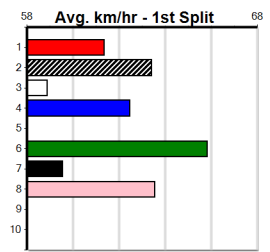

Sale
12
9:55PM
(VIC time)

SPORTSBET GREEN TICKS VETERANS (200+)

Distance: 435m, Race Type: S/E Veteran, Total Prizemoney: $2,925
1st: $1,950, 2nd: $600, 3rd: $300, 4th: $75

Watchdog Tips: ☐ ☐ ☐ ☐ ☐ Bet: ☐

1

QUENARA BALE (NSW)[5]
RF Bitch Aug-20 Sire: ORSON ALLEN Dam: DYNA HADRIA Trainer: Susan Northway (Heyfield)

Owner(s): S Northway
Winning Distances: < 300m (0) 300 - 399m (2) 400 - 499m (9) 500 - 599m (3) 600 - 699m (0) > 700m (0)
Winning Weights: 25.1(1) 25.7(2) 26.7(1) 27.0(1) 27.7(1) 27.8(1) 27.9(1) 28.0(1) 28.1(1) 29.2(2) 29.3(1) 29.5(1)

Box	1st	2nd	3rd	4th	5th	6th	7th	8th
1			2	1	4			
2	2	4	3	1	4	1		1
3	2	2	1	1	4			1
4	2	2		4	1	1		
5	3	4	2	3	1	1		
6	2	1	2	3	1	2		
7	2	3	1	1				1
8	1	2	1	2	2	1		2

Prize Best Starts Trk/Dts APM: $45294.38, 24.56(8)-22/12/24, 89-14-18-12, 16-3-2-1, 6388

1st (4) 29.5 435 SLE R8 18-Sep-24 24.86 24.68 0.50L ASHLEY HOOK (24.89) M/722 . . . 5.47 $6.90 T3-5
1st (3) 29.2 435 SLE R11 09-Oct-24 24.63 24.13 4.50L HIGH FINANCE (24.93) M/221 . . . 5.35 $7.50 5NP
1st (3) 29.2 515 SAP R2 14-Oct-24 30.07 29.64 1.5L CLOUD SCOOTIN' (30.17) M/5221 . . . 5.37 $9.80 5

2

TEDDY BOX (QLD)[5]
RBD Dog Dec-20 Sire: FERNANDO BALE Dam: OFF AND ON Trainer: Peter Kelly (Longwarry North)

Owner(s): That's Special (SYN), R Kelly, B Bottkos, T Miller
Winning Distances: < 300m (0) 300 - 399m (4) 400 - 499m (13) 500 - 599m (4) 600 - 699m (0) > 700m (0)
Winning Weights: 30.6(1) 30.7(2) 30.9(1) 31.1(2) 31.4(1) 31.7(3) 31.8(2) 31.9(1) 32.0(2) 32.1(2) 32.2(1) 32.3(1) 32.5(1)

Box	1st	2nd	3rd	4th	5th	6th	7th	8th
1	1	3	1			1	1	
2	3		1	2	1	1	1	
3	3	1		4	3	1		
4	6	3	3	1	2	2	2	
5	2	1		4		2		2
6	2	2	2	4		2	1	1
7	3	1	2	1	4		3	
8	1	1	3	3	2	3	1	2

Prize Best Starts Trk/Dts APM: $69788.75, 24.71(4)-4/2/24, 103-21-12-12, 18-2-3-0, 6644

1st (4) 32.3 515 SAP R11 25-Feb-24 29.81 29.46 0.50L TOM'S BOURBSKI (29.83) M/4211 . . . V28 . 5.19 $4.60 5
1st (2) 32.1 460 WGL R6 07-May-24 26.27 26.07 0.025 SAILPLANE (26.27) M/222 . . . . 6.66 $4.40 5
1st (7) 32.9 435 SLE R5 30-Oct-24 24.90 24.81 2.00L RIO BORIS (25.03) M/311 . . . . 5.34 $2.30 5

3

DR. ZEPELIN [5]
BEF Dog Jun-20 Sire: BERNARDO Dam: DR. CADENZA Trainer: Marcus McMahon (Giffard West)

Owner(s): DOCTORS KENNELS (SYN), J McMahon, J Gill
Winning Distances: < 300m (0) 300 - 399m (2) 400 - 499m (5) 500 - 599m (2) 600 - 699m (0) > 700m (0)
Winning Weights: 33.3(1) 34.9(1) 35.6(1) 35.7(1) 35.9(1) 36.0(1) 36.3(1) 37.1(1) 37.8(1)

Box	1st	2nd	3rd	4th	5th	6th	7th	8th
1	1	1	3	4	6	2	1	1
2	1	2	2	2	4		2	4
3	2		1	1	1	2		
4	1		2	1	3	1	2	
5			2	2	2	2	1	1
6	1	1		4	4	1	2	2
7				5	5	3	4	1
8	4		2	2	1			

Prize Best Starts Trk/Dts APM: $19230.00, 24.71(6)-8/10/23, 104-9-4-12, 25-2-1-6, 1925

1st (4) 35.9 500 TRA R6 30-Oct-23 28.31 28.31 0.10L MIGHTY HERCULES (28.32) M/311 . . . . 9.37 $15.40 T3-5
1st (1) 37.1 510 SLE R8 24-Apr-24 29.28 29.28 2.00L RHONDA GEM (29.41) Q/211 . . . V7 . 9.40 $10.20 5
1st (3) 37.8 435 SLE R12 14-Aug-24 24.78 24.45 1.75L NO DOORS (24.89) M/532 . . . . 5.46 $13.80 5