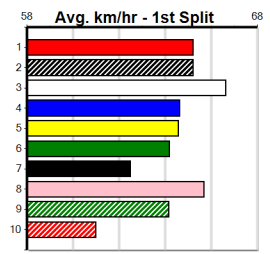

Sale
10
9:12PM
(VIC time)

SPORTSBET SET A DEPOSIT LIMIT

Distance: 435m, Race Type: Grade 5, Total Prizemoney: $2,925
1st: $1,950, 2nd: $600, 3rd: $300, 4th: $75

Watchdog Tips: ☐ ☐ ☐ ☐ ☐ ☐ Bet:

Form Box Wgt Dist Track Date Time BON Margin 1st/2nd (Time) PIR Checked Comment W/R Split 1 S/P Grade

JUMBUK JOHNNY [5]

F Dog Mar-23 Sire: BERNARDO Dam: CRIMSON VIXEN Trainer: Ben Joske (Yinnar South)

Owner(s): B Joske
Winning Distances: < 300m (0) 300 - 399m (0) 400 - 499m (3) 500 - 599m (0) 600 - 699m (0) > 700m (0)
Winning Weights: 35.7(1) 36.3(1) 36.4(1)

Box	1st	2nd	3rd	4th	5th	6th	7th	8th
1	1							
2					1			1
3	1							
4								
5		2						
6		2	1					
7				1				
8			1					1

Prize Best Starts Trk/Dts APM: $9125.00, 24.86(6)-5/1/25, 16-3-5-3, 4-1-1-0, 7071

FABIO GIBLET [5]

F Dog Oct-22 Sire: FERAL FRANKY Dam: HAPPY RUBY Trainer: Tammy Kennedy-harris (Devon M)

Owner(s): T Kennedy-harris
Winning Distances: < 300m (0) 300 - 399m (2) 400 - 499m (6) 500 - 599m (0) 600 - 699m (0) > 700m (0)
Winning Weights: 32.9(2) 33.1(1) 33.3(1) 33.6(1) 33.7(1) 33.8(1) 34.0(1)

Box	1st	2nd	3rd	4th	5th	6th	7th	8th
1	4							
2	2		2			1		
3					1			1
4		3			1	1	1	
5	1	1			1			
6			1		1			
7		2			1	1	1	1
8	1				1	1		

Prize Best Starts Trk/Dts APM: $20250.00, 25.27(8)-29/9/24, 30-8-6-3, 2-0-0-0, 10812

DRAGONELLE [5]

BK Bitch Nov-22 Sire: EXPLOSIVE BOY Dam: COCO NOVA Trainer: Jordan Mcquillen (Lara)

Owner(s): L Edgerton
Winning Distances: < 300m (0) 300 - 399m (5) 400 - 499m (2) 500 - 599m (0) 600 - 699m (0) > 700m (0)
Winning Weights: 27.4(1) 27.5(1) 28.1(1) 28.2(1) 28.4(3)

Box	1st	2nd	3rd	4th	5th	6th	7th	8th
1	2	2	1	3				
2		2				1		
3			2		2			
4								
5	2							1
6	1		1		1			
7	1		1			1		
8	1						1	

Prize Best Starts Trk/Dts APM: $16930.00, 24.57(3)-4/12/24, 26-7-6-3, 1-0-1-0, 8047

DR. REESE [5]

BD Bitch May-22 Sire: FERAL FRANKY Dam: DR. MUMMA Trainer: Kimberley McMahon (Giffard Wes)

Owner(s): DOCTORS KENNELS (SYN), J McMahon, J Gill
Winning Distances: < 300m (0) 300 - 399m (1) 400 - 499m (1) 500 - 599m (1) 600 - 699m (0) > 700m (0)
Winning Weights: 28.2(1) 28.6(1) 28.9(1)

Box	1st	2nd	3rd	4th	5th	6th	7th	8th
1	1	1						
2		1						
3					1			1
4					1			
5	1							
6								
7								
8	1				1			1

Prize Best Starts Trk/Dts APM: $6695.00, 24.15(5)-26/12/24, 11-3-2-0, 5-1-1-0, 5761

GOT RHYTHM [5]

BK Dog Apr-21 Sire: BERNARDO Dam: SUNSET SENORITA Trainer: Bryan Sykes (Beaconsfield Upper)

Owner(s): R Bean
Winning Distances: < 300m (0) 300 - 399m (0) 400 - 499m (8) 500 - 599m (3) 600 - 699m (0) > 700m (0)
Winning Weights: 31.1(1) 31.5(2) 31.7(1) 31.8(1) 32.2(1) 32.5(1) 32.7(2) 33.1(1)

Box	1st	2nd	3rd	4th	5th	6th	7th	8th
1	1	1						
2	1	1	2		3	1		
3								
4	3							
5	1		1	1		1	1	
6	1	1	1			1		1
7	1	1	1					1
8	2	1	1	2				

Prize Best Starts Trk/Dts APM: $45955.00, FSTD, 41-11-6-7, 0-0-0-0, 3260