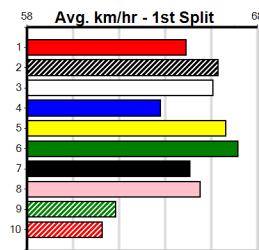

STRATFORD MARINE

Distance: 435m, Race Type: Mixed 4/5, Total Prizemoney: $3,360
1st: $2,250, 2nd: $690, 3rd: $345, 4th: $75

Watchdog Tips:

Bet: