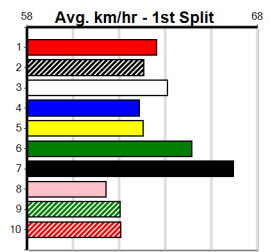

Sale
2
6:25PM
(VIC time)

STRATFORD REDBACKS WOMENS T20

Distance: 435m, Race Type: Mixed 6/7, Total Prizemoney: $2,925
1st: $1,950, 2nd: $600, 3rd: $300, 4th: $75

Watchdog Tips:

Bet:

Form Box	Wgt	Dist	Track	Date	Time	BON	Margin	1st/2nd (Time)	PIR	Checked	Comment	WR	Split 1	S/P	Grade

1

JUMBUK GERHARD [7]

F Dog Mar-23 Sire: BERNARDO Dam: CRIMSON VIXEN Trainer: Ben Joske (Yinnar South)

Owner(s): B Joske

Winning Distances: < 300m (0) 300 - 399m (0) 400 - 499m (1) 500 - 599m (0) 600 - 699m (0) > 700m (0)

Winning Weights: 33.9(1)

Box	1st	2nd	3rd	4th	5th	6th	7th	8th
1								
2	1				2			
3		1						
4								
5								
6			1					
7								
8		1	1					

Prize Best Starts Trk/Dts APM

2

SOMERTON JUNE [6]

BK Bitch Dec-22 Sire: MY REDEEMER Dam: SOMERTON ROSE Trainer: Michael Delaney (Cobains)

Owner(s): M Delaney

Winning Distances: < 300m (0) 300 - 399m (0) 400 - 499m (2) 500 - 599m (0) 600 - 699m (0) > 700m (0)

Winning Weights: 23.6(1) 24.3(1)

Box	1st	2nd	3rd	4th	5th	6th	7th	8th
1	2	1						
2		1	1		1			
3		1		1				1
4	1	1	1	1				
5							1	
6		1	2		1			
7			2	1				
8								

Prize Best Starts Trk/Dts APM

3

REDEEMER BELLE [6]

BK Bitch Apr-22 Sire: MY REDEEMER Dam: BELLE'S ON BOOST Trainer: Danielle Smith (Lara)

Owner(s): D Smith

Winning Distances: < 300m (0) 300 - 399m (2) 400 - 499m (0) 500 - 599m (0) 600 - 699m (0) > 700m (0)

Winning Weights: 27.7(1) 28.3(1)

Box	1st	2nd	3rd	4th	5th	6th	7th	8th
1		1	1					
2		3	1	1		2	1	1
3			2	1				1
4								
5				1	1	1		
6		1		3				
7	1		1		1			
8	1							

Prize Best Starts Trk/Dts APM

4

DR. ANNE [6]

BK Bitch Mar-21 Sire: ASTON KIMETTO Dam: TANSY Trainer: Judith McMahon (Darriman)

Owner(s): DOCTORS KENNELS (SYN), J McMahon, J Gill

Winning Distances: < 300m (0) 300 - 399m (0) 400 - 499m (2) 500 - 599m (0) 600 - 699m (0) > 700m (0)

Winning Weights: 24.5(1) 25.0(1)

Box	1st	2nd	3rd	4th	5th	6th	7th	8th
1								
2						1		
3				2			1	
4		1	1		1	1		
5		3	1	1	1		1	
6	1	1						
7	1			2		1		
8		1	1	1				1

Prize Best Starts Trk/Dts APM

5

GOLDEN TOP [6]

F Bitch Jun-22 Sire: BERNARDO Dam: SUFFRAGETTE Trainer: William McMahon (Darriman)

Owner(s): D Burnham

Winning Distances: < 300m (0) 300 - 399m (0) 400 - 499m (2) 500 - 599m (0) 600 - 699m (0) > 700m (0)

Winning Weights: 27.9(2)

Box	1st	2nd	3rd	4th	5th	6th	7th	8th
1	1							
2			1					
3								
4					1			
5								
6								
7								
8	1		1					

Prize Best Starts Trk/Dts APM