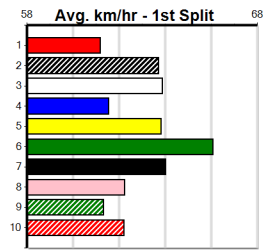

RSN GREY AREAS - WEDNESDAY & FRIDAY

Distance: 435m, Race Type: Grade 5, Total Prizemoney: $2,925
1st: $1,950, 2nd: $600, 3rd: $300, 4th: $75

Watchdog Tips: [ ] [ ] [ ] [ ] **Bet:** [ ]

1 UNDERCOVER GUY [5]

BK Dog Oct-22 Sire: CATCH THE THIEF Dam: SOMERTON MAY
Owner(s): Ghost Syndicate (SYN), L Cardillo, G Roberts, B Markovic
Trainer: Dawn Johnston (Toongabbie)
Winning Distances: < 300m (0) 300 - 399m (0) 400 - 499m (3) 500 - 599m (0) 600 - 699m (0) > 700m (0)
Winning Weights: 33.7(1) 34.0(1) 34.6(1)

Bk	1st	2nd	3rd	4th	5th	6th	7th	8th
1	2							
2								
3				1				
4								
5						1		
6	1	1						
7								
8				1				

Prize Best Starts Trk/Dts APM: $3670.00, 24.86(6)-30/10/24, 11-3-1-0, 10-2-1-0, 2647

2 MICK SAYS SO [5]

BK Dog Aug-20 Sire: ORSON ALLEN Dam: ZIPPY ZURI
Owner(s): At The Nugget (SYN), T Welsh, D Fagan
Trainer: Sean Lithgow (Devon Meadows)
Winning Distances: < 300m (0) 300 - 399m (9) 400 - 499m (7) 500 - 599m (0) 600 - 699m (0) > 700m (0)
Winning Weights: 29.8(1) 30.0(1) 30.1(1) 30.5(1) 30.6(1) 30.7(4) 30.8(1) 30.9(1) 31.0(1) 31.1(2) 31.3(1) 31.5(1)

Bk	1st	2nd	3rd	4th	5th	6th	7th	8th
1	5			2	1			2
2		1	1	1		3		1
3	4	1	1	1	3	1	1	2
4	1					2	3	2
5	2	4	2	1	4	2		
6		1	2	1	1			
7	4	2	1	1				3
8		2	3		1	2	3	2

Prize Best Starts Trk/Dts APM: $34315.00, 24.69(1)-15/12/24, 85-16-11-14, 10-0-0-4, 10588

3 COLLINDA POPS [5]

BK Bitch May-22 Sire: ASTON DEE BEE Dam: AUDACIOUS BELL
Owner(s): S Tyler
Trainer: Jordan Mcquillen (Lara)
Winning Distances: < 300m (0) 300 - 399m (1) 400 - 499m (2) 500 - 599m (0) 600 - 699m (0) > 700m (0)
Winning Weights: 26.8(1) 27.2(1) 28.5(1)

Bk	1st	2nd	3rd	4th	5th	6th	7th	8th
1								
2				1				
3	1							
4	1							
5		1	1	1				
6	1							
7						1		
8		1	1				1	1

Prize Best Starts Trk/Dts APM: $4630.00, 24.90(8)-24/7/24, 17-3-3-2, 3-0-0-1, 3317

4 KELLI [5]

BK Bitch Jul-20 Sire: AUSSIE INFRARED Dam: MIRIAM
Owner(s): J Gill
Trainer: Jennifer Gill (Darriman)
Winning Distances: < 300m (0) 300 - 399m (0) 400 - 499m (4) 500 - 599m (0) 600 - 699m (0) > 700m (0)
Winning Weights: 26.2(1) 26.4(1) 26.5(1) 27.3(1)

Bk	1st	2nd	3rd	4th	5th	6th	7th	8th
1		1	1	2	2			1
2	2	1	2		2	2		1
3	1	1	1	1			2	1
4	1				2	2	1	1
5				2				
6		2	1		2			1
7				1	1			
8		1	2				1	1

Prize Best Starts Trk/Dts APM: $12440.00, 24.64(3)-17/11/24, 48-4-6-9, 43-4-6-9, 5232

5 RIBERO [5]

BEF Dog Apr-22 Sire: FERNANDO BALE Dam: BIVOUCAC
Owner(s): W Mcneil
Trainer: Elaine Johannsen (Devon Meado)
Winning Distances: < 300m (0) 300 - 399m (0) 400 - 499m (5) 500 - 599m (0) 600 - 699m (0) > 700m (0)
Winning Weights: 31.9(1) 32.0(1) 32.1(1) 32.4(1) 32.6(1)

Bk	1st	2nd	3rd	4th	5th	6th	7th	8th
1		1	1					
2	1	1						1
3	3	1	1					1
4				1				
5		1		1	1			
6			1					1
7				1				
8								2

Prize Best Starts Trk/Dts APM: $14040.63, 24.56(3)-12/5/24, 25-5-5-3, 15-4-3-2, 5227