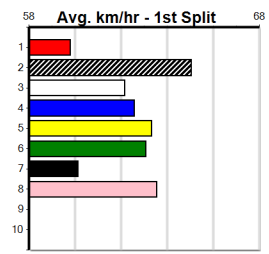

GIPPSLAND TROPHY HOUSE DAMSELS DASH

Distance: 510m, Race Type: Grade 5, Total Prizemoney: $3,340
1st: $2,230, 2nd: $690, 3rd: $345, 4th: $75

Watchdog Tips: ☐ ☐ ☐ ☐ ☐

Bet: ☐ ☐ ☐

	Form	Box	Wgt	Dist	Track	Date	Time	BON	Margin	1st/2nd (Time)	PIR	Checked	Comment	WR	Split 1	S/P	Grade

		MAGICAL PAWS [5]																		
		BKW			Bitch			May-22		Sire: AUSSIE INFRARED				Dam: QUICK PAWS			Trainer: Peter McKenzie (Tinamba)			
		Owner(s): P McKenzie																		
		Winning Distances: < 300m (0) 300 - 399m (0) 400 - 499m (1) 500 - 599m (3) 600 - 699m (0) > 700m (0)																		
		Winning Weights: 27.7(3) 28.3(1)																		
1	8th (5)	27.9	510	SLE	R5	08-Dec-24	29.56	28.42	17.00	NANGAR JIM (28.42)	M/888	.	.	.	9.54	$64.30	X45			
	6th (3)	28.1	510	SLE	R8	11-Dec-24	29.68	29.27	6.00L	MADALIA TIPPER (29.27)	M/115	.	.	.	9.24	$8.50	5			
	7th (2)	28.3	510	SLE	R7	15-Dec-24	29.86	28.77	16.00	AYLA ROSE (28.77)	M/877	.	.	.	9.74	$40.00	X45			
	7th (1)	28.1	510	SLE	R6	18-Dec-24	29.77	29.05	10.00	SIR NATHAN (29.10)	M/777	.	.	.	9.56	$19.50	T3-5			
	8th (7)	28.2	510	SLE	R8	29-Dec-24	29.32	28.53	12.00	ZYGON BALE (28.53)	M/678	.	.	.	9.45	$51.80	X45			
	3rd (4)	28.0	435	SLE	R12	01-Jan-25	25.21	24.63	4.00L	JAMS NIMBLE (24.94)	S/754	.	.	.	5.62	$4.50	T3-5			
	8th (6)	27.9	510	SLE	R6	05-Jan-25	30.20	28.88	19.00	MINTER FROST (28.89)	M/888	.	.	.	10.21	$43.00	X45			
	7th (8)	28.1	510	SLE	R8	08-Jan-25	29.91	29.06	13.00	DUSTY OLD ROAD (29.06)	M/347	.	.	.	9.53	$64.60	5			
Last 3 wins NOT included above																				
1st (7)	27.7	510	SLE	R6	16-Oct-24	29.28	28.66	1.00L	NO IRON TEAM (29.34)	M/111	.	.	SW	.	9.13	$47.30	X67			
1st (3)	27.7	510	SLE	R5	05-Nov-24	29.24	28.98	2.50L	VIENNA GOLD (29.41)	Q/111	.	.	.	9.17	$11.90	T3-RW				
1st (7)	27.7	510	SLE	R4	13-Nov-24	29.42	29.42	0.02S	RING ME LATER (29.42)	Q/111	.	.	.	9.24	$3.30	T3-RW				

Box History								
Bx	1st	2nd	3rd	4th	5th	6th	7th	8th
1			3	1			4	
2			1		2			3
3	2	1			2	1		
4			1	3		1		
5				1	1			2
6					2			
7	2			3		1	1	2
8			1		1	1		1
Prize Best								
Starts	29.24(3)-5/11/24							
Trk/Dts	47-4-1-6							
APM	19-3-0-0 4058