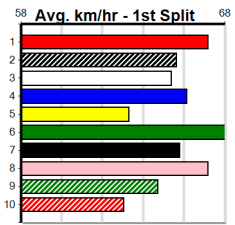

CENTRAL SCAFFOLDS

Distance: 300m, Race Type: Grade 5, Total Prizemoney: $2,925
1st: $1,950, 2nd: $600, 3rd: $300, 4th: $75

12

3:20PM
(VIC time)

BANK ROBBER (1) is drawn to race on the speed from the outset in this and he will be hard to reel in if he finds the arm. MAJOR PHANTOM (4) has the speed to overcome his tricky draw and he looks set to feature in the finish here.

Watchdog Tips: **1** **4** **8** **5** **Bet:** **Box Trifecta 1,4,5,8 ($10 for 41.67%)**