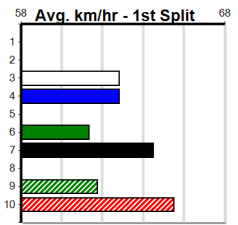

Healesville

SPORTSBET HT2

Distance: 300m, Race Type: Maiden Heat, Total Prizemoney: \$2,535
1st: \$1,680, 2nd: \$520, 3rd: \$260, 4th: \$75

2

12:12PM

(VIC time)

Watchdog Tips:

0 0 0 0