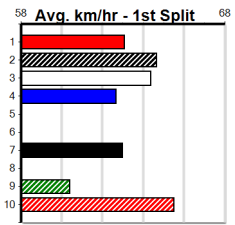

1

11:55AM
(VIC time)

Watchdog Tips: **0** **0** **0** **0** Bet: **0**