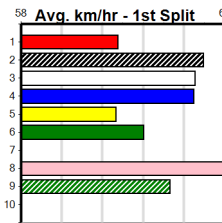

JVDM GREEN LIGHT ON PODCAST

Distance: 350m, Race Type: Mixed 6/7, Total Prizemoney: \$2,925

1st: \$1,950, 2nd: \$600, 3rd: \$300, 4th: \$75

4

12:46PM

(VIC time)

CLYDE (7) has come out running in his 2 starts so far and he looks set to find the arm early again and may prove hard to catch. HOLLY ROSE (5) has a nice turn of foot and she just needs a clear crack in the middle stages