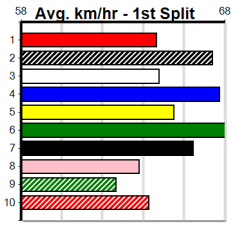

OUTER EAST FOOTBALL NETBALL COMP

5

1:04PM

(VIC time)

Distance: 350m, Race Type: Grade 5, Total Prizemoney: $2,925
1st: $1,950, 2nd: $600, 3rd: $300, 4th: $75

Watchdog Tips: **0 0 0 0** Bet: **0**