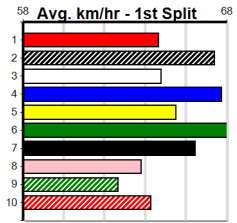

OUTER EAST FOOTBALL NETBALL COMP

Distance: 350m, Race Type: Grade 5, Total Prizemoney: \$2,925
1st: \$1,950, 2nd: \$600, 3rd: \$300, 4th: \$75

5

1:02PM
(VIC time)

SPECIAL SIAN (2) can race on the speed from the outset in this and she will take a power of beating if she can find the arm. GREYSYND LARRY (5) can explode once fully balanced and he may only need an ounce of luck early to challenge here.