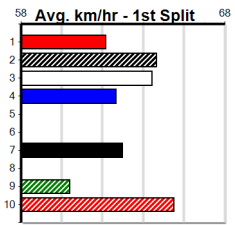

Suggested Quaddie:

1st Leg: 2,4,5 2nd Leg: 4,5,8
 3rd Leg: 2,5,6,7 4th Leg: 3,4,7,8
 Cost: \$50 for 34.72%

Download Now

Mobile Form Guide

Average Winning Time:

Distance	Grade	Avg. Time
300m	Mixed 4/5	16.71
300m	Maiden Heat	16.80
300m	Grade 5	16.87
300m	Mixed 6/7	16.90
350m	Mixed 3/4	19.21
350m	Grade 5	19.48
350m	Mixed 6/7	19.55

Track Record:

Distance	Time	Greyhound	Date Set
300m	16.057	UNLEASH COLLINDA	11-Dec-22
350m	18.641	UNLEASH COLLINDA	19-Feb-23

SPORTSBET H1

Distance: 300m, Race Type: Maiden Heat, Total Prizemoney: \$2,535
1st: \$1,680, 2nd: \$520, 3rd: \$260, 4th: \$75