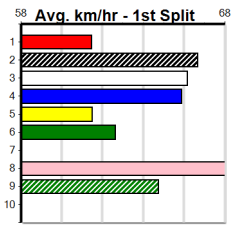

JVDM GREEN LIGHT ON PODCAST

Distance: 350m, Race Type: Mixed 6/7, Total Prizemoney: $2,925
1st: $1,950, 2nd: $600, 3rd: $300, 4th: $75

4

12:46PM

(VIC time)

Watchdog Tips: **0 0 0 0** Bet: **0**