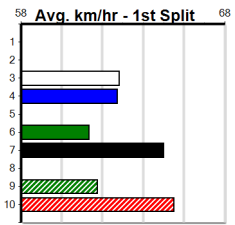

Healesville

SPORTSBET HT2

Distance: 300m, Race Type: Maiden Heat, Total Prizemoney: $2,535
1st: $1,680, 2nd: $520, 3rd: $260, 4th: $75

2

12:12PM

(VIC time)

SWEET RETURN (8) is out of a litter that has produced lots of talent so far and she may be the one to beat on debut here. BLUE SKYLARK (7) can race on the speed from the outset and looks like the best of the exposed runners.

Watchdog Tips: **8** **7** **2** **5** **Bet:** **Box Quinella 2,7,8 ($10 for 333.33%)**