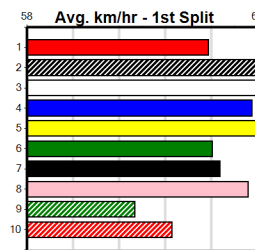

PITSTOP MOWER REPAIRS

Distance: 350m, Race Type: Grade 5, Total Prizemoney: $2,925
1st: $1,950, 2nd: $600, 3rd: $300, 4th: $75

Watchdog Tips:

Bet:

Table with columns: Form Box, Wgt, Dist, Track, Date, Time, BON, Margin, 1st/2nd (Time), PIR, Checked, Comment, W/R, Split 1, S/P, Grade

Horse profile for PRETTY PIPA [5], including owner, sire, dam, winning distances, weights, and performance history.

Horse profile for PAW WALDO (NSW)[5], including owner, sire, dam, winning distances, weights, and performance history.

Horse profile for GET A GRIP [5], including owner, sire, dam, winning distances, weights, and performance history.

Horse profile for FIBULARIS [5], including owner, sire, dam, winning distances, weights, and performance history.

Horse profile for SKETCHY DEMOS (QLD)[5], including owner, sire, dam, winning distances, weights, and performance history.

1

2

3

4

5