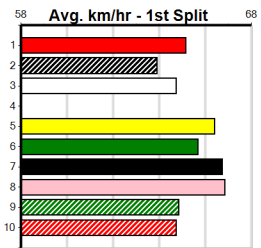

Watchdog Tips:

Bet:

Table with columns: Form Box, Wgt, Dist, Track, Date, Time, BON, Margin, 1st/2nd (Time), PIR, Checked, Comment, W/R, Split 1, S/P, Grade

1 CAPED CRUSADER [7]
WBK Dog Oct-22 Sire: RAZOR'S EDGE Dam: IT'S A DIVA
Owner(s): N Johnston
Trainer: Nicholas Johnston (Tooborac)
Winning Distances: < 300m (0) 300 - 399m (0) 400 - 499m (1) 500 - 599m (0) 600 - 699m (0) > 700m (0)
Winning Weights: 31.4(1)
Race history table with columns: Bx, 1st, 2nd, 3rd, 4th, 5th, 6th, 7th, 8th
Prize Best: $3270.00
Starts: 16.91(2)-12/12/24
Trk/Dts: 9-1-2-2
APM: 3-0-1-0

2 MUMS PEARL [6]
BK Bitch Mar-23 Sire: BERNARDO Dam: LEAPING LYDIA
Owner(s): D Turnley
Trainer: Daniel Turnley (Diamond Creek)
Winning Distances: < 300m (0) 300 - 399m (2) 400 - 499m (0) 500 - 599m (0) 600 - 699m (0) > 700m (0)
Winning Weights: 30.9(1) 31.1(1)
Race history table with columns: Bx, 1st, 2nd, 3rd, 4th, 5th, 6th, 7th, 8th
Prize Best: $5247.86
Starts: 16.70(7)-1/12/24
Trk/Dts: 7-2-2-0
APM: 4-2-1-0

3 PAW CALGARY (NSW)[7]
BK Bitch Feb-23 Sire: CHRISTO BALE Dam: WANNA ALLEN
Owner(s): B Wheeler
Trainer: Robert Camilleri (Lara)
Winning Distances: < 300m (0) 300 - 399m (1) 400 - 499m (0) 500 - 599m (0) 600 - 699m (0) > 700m (0)
Winning Weights: 27.9(1)
Race history table with columns: Bx, 1st, 2nd, 3rd, 4th, 5th, 6th, 7th, 8th
Prize Best: $2100.00
Starts: FSH
Trk/Dts: 4-1-0-2
APM: 0-0-0-0

4 BUTTERFLY GIRL [6]
FW Bitch May-22 Sire: FERNANDO BALE Dam: ZHENG
Owner(s): K Gieschen
Trainer: Kate Gieschen (Maffra)
Winning Distances: < 300m (0) 300 - 399m (2) 400 - 499m (0) 500 - 599m (0) 600 - 699m (0) > 700m (0)
Winning Weights: 28.0(2)
Race history table with columns: Bx, 1st, 2nd, 3rd, 4th, 5th, 6th, 7th, 8th
Prize Best: $3630.00
Starts: 16.66(4)-5/1/25
Trk/Dts: 2-2-0-0
APM: 2-2-0-0

5 QUEEN KATE [6]
BK Bitch Aug-22 Sire: FLYING RICCIARDO Dam: MISS MORRISSET
Owner(s): G Johnson
Trainer: Garry Johnson (Chum Creek)
Winning Distances: < 300m (0) 300 - 399m (1) 400 - 499m (1) 500 - 599m (0) 600 - 699m (0) > 700m (0)
Winning Weights: 29.2(1) 29.5(1)
Race history table with columns: Bx, 1st, 2nd, 3rd, 4th, 5th, 6th, 7th, 8th
Prize Best: $6580.00
Starts: 16.87(8)-27/9/24
Trk/Dts: 25-2-7-2
APM: 9-1-3-1