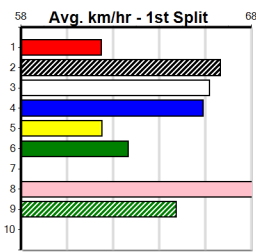

Watchdog Tips: [ ] [ ] [ ] [ ] [ ] **Bet:** [ ] [ ] [ ] [ ] [ ] [ ] [ ] [ ] [ ] [ ] [ ] [ ]

DERMOTT ROSE [6]

BE Dog Dec-22 Sire: **MAGICAL BALE** Dam: **SHANTELLE ROSE** Trainer: **Jeffrey Chignell (Rosedale)**
Owner(s): S Chignell
Winning Distances: < 300m (0) 300 - 399m (0) 400 - 499m (2) 500 - 599m (0) 600 - 699m (0) > 700m (0)
Winning Weights: 34.1(1) 34.6(1)

Box	Pos	Dist	Track	Date	Time	BON	Margin	1st/2nd (Time)	PIR	Checked	Comment	W/R	Split 1	S/P	Grade
2nd (6)	34.4	435	SLE	R1	24-Nov-24	24.86	24.22	9.50L MAKE ME KING (24.22)	M/422				5.39	$21.70	M
1st (1)	34.1	435	SLE	R4	27-Nov-24	24.50	24.44	1.25L BLUE KHAKI (24.57)	M/111				5.32	$3.10	M
5th (2)	34.1	435	SLE	R2	01-Dec-24	25.43	24.25	14.00 RECKLESS (24.50)	S/455				5.46	$32.10	X67
3rd (8)	34.4	435	SLE	R4	11-Dec-24	25.35	24.66	2.25L I'M A TREASURE (25.19)	S/655				5.41	$2.00	X67
7th (7)	34.7	400	WGL	R9	19-Dec-24	23.57	22.68	13.00 MY COOL BREEZE (22.70)	M/68				8.89	$3.90	7
2nd (5)	34.6	300	HVL	R10	27-Dec-24	16.98	16.90	0.75L OCTOBER RAIN (16.93)	S/7				4.09	$3.20	T3-7
1st (7)	34.6	435	SLE	R3	01-Jan-25	24.94	24.63	0.25L OLIVIA LEE ROSE (24.95)	M/211				5.33	$2.20	T3-7
8th (6)	34.7	435	SLE	R2	05-Jan-25	25.38	24.30	13.00 MR. THOMAS (24.48)	M/767				5.41	$45.50	6G

Last 3 wins NOT included above

Box	1st	2nd	3rd	4th	5th	6th	7th	8th
1								
2	1							
3								
4								
5								
6								
7								
8								

Prize Best Starts	$5255.00
Trk/Dts	20.48(5)-17/11/24
APM	18-2-4-2
	1-0-0-0
	4195

BUFFALO COWBOY [6]

BK Dog Feb-23 Sire: **ASTON FASTNET** Dam: **PRETTY MUCH** Trainer: **Michael Mitchell (Camperdown)**
Owner(s): K Iles
Winning Distances: < 300m (0) 300 - 399m (1) 400 - 499m (1) 500 - 599m (0) 600 - 699m (0) > 700m (0)
Winning Weights: 33.0(1) 33.1(1)

Box	Pos	Dist	Track	Date	Time	BON	Margin	1st/2nd (Time)	PIR	Checked	Comment	W/R	Split 1	S/P	Grade
6th (3)	33.0	390	WBL	R3	21-Nov-24	23.13	21.81	11.00 LAURISTON GIRL (22.39)	M/46				8.86	$8.20	MF
2nd (3)	33.2	390	WBL	R9	25-Nov-24	22.53	22.27	1.00L INGA AMY (22.47)	M/22				8.69	$2.00	X67
5th (7)	33.4	390	WBL	R3	04-Dec-24	23.02	22.03	14.00 PAW OLLIE (22.08)	M/55				8.78	$18.40	7
8th (6)	33.1	400	GEL	R10	09-Dec-24	23.35	22.41	11.00 LAMIA NONNA MARY (22.60)	M/66				8.79	$54.10	X67
1st (4)	33.1	410	HOR	R3	13-Dec-24	23.55	23.27	3.25L VISTA VANADIUM (23.77)	Q/11		SW		10.27	$4.60	X67
2nd (8)	33.2	390	WBL	R3	19-Dec-24	22.14	21.82	0.50L PRISTINE (22.12)	M/22				8.53	$9.10	RWH
3rd (7)	33.4	390	WBL	R5	26-Dec-24	22.52	21.98	6.50L ALL TALKER (22.07)	M/54				8.95	$20.30	RWF
5th (6)	34.0	425	BEN	R3	03-Jan-25	24.40	23.56	9.50L ATLAS ALIEN (23.76)	M/333				6.68	$11.30	X67
1st (4)	33.0	390	WBL	R1	14-Nov-24	22.42	22.00	9.00L PRISTINE (23.02)	M/11				8.70	$9.80	MH

Last 3 wins NOT included above

Box	1st	2nd	3rd	4th	5th	6th	7th	8th
1								
2								
3								
4								
5								
6								
7								
8								

Prize Best Starts	$4860.00
Trk/Dts	FSH
APM	15-2-3-3
	0-0-0-0
	4094