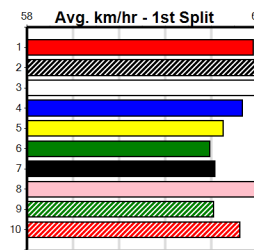

HEALESVILLE FOOTBALL NETBALL CLUB

Distance: 300m, Race Type: Mixed 4/5, Total Prizemoney: $3,360
1st: $2,250, 2nd: $690, 3rd: $345, 4th: $75

Watchdog Tips: [ ] [ ] [ ] [ ] Bet: [ ]

Form Box Wgt Dist Track Date Time BON Margin 1st/2nd (Time) PIR Checked Comment WR Split 1 S/P Grade

SUDOKU CARMELLO [5] RF Dog Jul-22 Sire: FERNANDO BALE Dam: STALENBERG Trainer: Anthony Azzopardi (Rowsley)
Winning Distances: < 300m (0) 300 - 399m (2) 400 - 499m (3) 500 - 599m (0) 600 - 699m (0) > 700m (0)
Winning Weights: 30.9(1) 31.0(1) 31.1(1) 31.2(2)
Box History table and Prize Best Starts Trk/Dts APM

DESTINI PALADIN [4] WBK Dog Sep-21 Sire: DESTINI FIREBALL Dam: DESTINI CATALINA Trainer: Paul Ellul (Noble Park North)
Winning Distances: < 300m (0) 300 - 399m (7) 400 - 499m (5) 500 - 599m (1) 600 - 699m (0) > 700m (0)
Winning Weights: 32.7(1) 33.1(1) 33.2(1) 33.4(1) 33.5(1) 33.6(1) 33.7(1) 33.8(1) 34.0(4) 34.2(1)
Box History table and Prize Best Starts Trk/Dts APM

SHEEZEL (QLD)[4] BKW Dog Mar-22 Sire: BEAST UNLEASHED Dam: ISLA'S STYLE Trainer: Mario Briganti (Pearcedale)
Winning Distances: < 300m (0) 300 - 399m (13) 400 - 499m (8) 500 - 599m (0) 600 - 699m (0) > 700m (0)
Winning Weights: 35.2(1) 35.4(2) 35.6(3) 35.7(1) 35.8(2) 35.9(1) 36.6(1) 36.7(1) 36.8(1) 36.9(1) 37.1(3) 37.2(2) 37.3(2)
Box History table and Prize Best Starts Trk/Dts APM

FIFTY SHORT [5] RBD Dog Nov-21 Sire: ORSON ALLEN Dam: SUMMER SKYE Trainer: Kevin Turner (Lara)
Winning Distances: < 300m (0) 300 - 399m (6) 400 - 499m (5) 500 - 599m (0) 600 - 699m (0) > 700m (0)
Winning Weights: 31.1(2) 31.2(4) 31.3(3) 31.4(1) 31.6(1)
Box History table and Prize Best Starts Trk/Dts APM

SODA DUKE [5] BK Dog Dec-21 Sire: FERNANDO BALE Dam: SODA GIRL Trainer: Joshua Daffy (Hampton Park)
Winning Distances: < 300m (0) 300 - 399m (4) 400 - 499m (2) 500 - 599m (0) 600 - 699m (0) > 700m (0)
Winning Weights: 31.5(1) 31.6(1) 32.4(1) 32.5(1) 32.8(1) 33.1(1)
Box History table and Prize Best Starts Trk/Dts APM

1

2

3

4

5