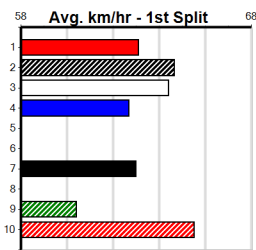

1
11:55AM

Distance: 300m, Race Type: Maiden Heat, Total Prizemoney: $2,535
1st: $1,680, 2nd: $520, 3rd: $260, 4th: $75

(VIC time)

Watchdog Tips: ☐ ☐ ☐ ☐ ☐ Bet:

MAGIC MINX [M]
BK Bitch Apr-23 Sire: HOOKED ON SCOTCH Dam: WHODAT DIVA
Owner(s): T Johnson Trainer: Lachlan Scott (Tatura)
Winning Distances: < 300m (0) 300 - 399m (0) 400 - 499m (0) 500 - 599m (0) 600 - 699m (0) > 700m (0)
Winning Weights:
2nd (4) 26.5 390 SHP R2 09-Dec-24 22.89 21.77 6.50L MINNIE MAGNA (22.46) M/22 8.81 $20.90 M
6th (1) 26.7 300 HVL R1 22-Dec-24 17.45 16.54 10.00 FURIOSO RICK (16.77) M/8 4.13 $9.40 M
6th (4) 26.7 300 HVL R1 29-Dec-24 17.42 16.51 5.50L MIKADO JEWEL (17.04) M/6 4.05 $15.50 M
Last 3 wins NOT included above

Box History

Bx	1st	2nd	3rd	4th	5th	6th	7th	8th
1							1	
2								
3								
4		1				1		
5								
6								
7								
8								

Prize Best	$520.00
Starts	17.42(4)-29/12/24
Trk/Dts	3-0-1-0
APM	2-0-0-0
	416

BONTA [M]
BK Dog Jan-23 Sire: ASTON RUPEE Dam: SUPERIOR FAITH
Owner(s): M Condon Trainer: Joyce Condon (Devon Meadows)
Winning Distances: < 300m (0) 300 - 399m (0) 400 - 499m (0) 500 - 599m (0) 600 - 699m (0) > 700m (0)
Winning Weights:
7th (7) 33.6 350 HVL R1 05-Jan-25 20.21 19.08 10.00 CLYDE (19.52) M/7 6.91 $8.00 M
Last 3 wins NOT included above

Box History

Bx	1st	2nd	3rd	4th	5th	6th	7th	8th
1								
2								
3								
4								
5								
6								
7							1	
8								

Prize Best	$0.00
Starts	FSTD
Trk/Dts	1-0-0-0
APM	0-0-0-0
	0

SLEEK DESIGN [M]
BK Dog Jan-23 Sire: KOBLENZ Dam: LITTLE BIT SLEEK
Owner(s): G Sprod Trainer: Garry Johnson (Chum Creek)
Winning Distances: < 300m (0) 300 - 399m (0) 400 - 499m (0) 500 - 599m (0) 600 - 699m (0) > 700m (0)
Winning Weights:
7th (3) 32.6 350 HVL R1 17-Nov-24 20.10 19.04 16.00 TALK IS CHEAP (19.04) M/6 6.83 $36.10 MH
7th (6) 32.6 390 SHP R1 23-Nov-24 23.37 21.91 17.00 MAXIMUM HUGHES (22.22) M/66 9.16 $6.10 M
3rd (5) 32.5 350 HVL R1 29-Nov-24 20.03 19.46 5.50L NO WORDS (19.67) S/3 6.79 $22.00 T3-M
6th (4) 32.7 390 SHP R1 05-Dec-24 23.24 22.18 3.5L PAW ILLABO (23.01) M/22 8.76 $17.50 T3-M
5th (3) 32.6 400 WGL R1 12-Dec-24 23.54 22.69 9.00L WANT SOME (22.94) S/6 8.72 $22.30 T3-M
2nd (8) 33.1 350 HVL R9 17-Dec-24 19.95 19.60 4.50L BLUE ROSES (19.65) M/2 6.73 $1.50 M
4th (2) 32.8 300 HVL R1 29-Dec-24 17.34 16.51 4.50L MIKADO JEWEL (17.04) S/8 4.12 $10.40 M
4th (4) 32.8 425 BEN R3 01-Jan-25 25.12 24.10 9.00L GLOWING ETHICS (24.50) M/433 6.84 $3.40 M
Last 3 wins NOT included above

Box History

Bx	1st	2nd	3rd	4th	5th	6th	7th	8th
1								
2			1	1				
3					1			1
4				1		2		
5		2						
6			1				1	
7								
8	1							

Prize Best	$1200.00
Starts	17.27(5)-3/1/24
Trk/Dts	12-0-1-3
APM	2-0-0-1
	930

BONDED [M]
F Bitch Jan-23 Sire: ASTON RUPEE Dam: MY DEWANA PENNY
Owner(s): R Martin Trainer: Ronald Martin (Albion)
Winning Distances: < 300m (0) 300 - 399m (0) 400 - 499m (0) 500 - 599m (0) 600 - 699m (0) > 700m (0)
Winning Weights:
8th (5) 27.4 300 HVL R1 22-Dec-24 17.55 16.54 12.00 FURIOSO RICK (16.77) M/5 4.09 $37.50 M
F (2) 27.4 425 BEN R3 27-Dec-24 0.00 23.73 PAW TORRIE (24.26) M/588 V0 6.71 $75.10 MH
Last 3 wins NOT included above

Box History

Bx	1st	2nd	3rd	4th	5th	6th	7th	8th
1								
2								
3								
4								
5								1
6								
7								
8								

Prize Best	$0.00
Starts	17.55(5)-22/12/24
Trk/Dts	2-0-0-0
APM	1-0-0-0
	0