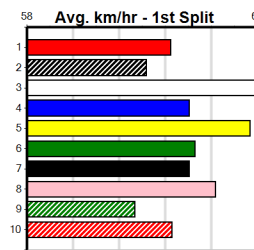

Distance: 350m, Race Type: Grade 5, Total Prizemoney: $2,925
1st: $1,950, 2nd: $600, 3rd: $300, 4th: $75

Watchdog Tips:

Bet:

Table with columns: Form Box, Wgt, Dist, Track, Date, Time, BON, Margin, 1st/2nd (Time), PIR, Checked, Comment, W/R, Split 1, S/P, Grade

MIGHTY HANNIBAL [5]
BK Dog Feb-21 Sire: BERNARDO Dam: MIGHTY MATILDA
Owner(s): J Brown
Winning Distances: < 300m (0) 300 - 399m (3) 400 - 499m (3) 500 - 599m (1) 600 - 699m (0) > 700m (0)
Winning Weights: 35.8(1) 36.1(1) 36.9(1) 37.1(1) 37.8(1) 38.2(1) 39.1(1)
Race results table with columns: Rank, Dog, Wgt, Dist, Track, Date, Time, Margin, 1st/2nd (Time), PIR, Checked, Comment, W/R, Split 1, S/P, Grade

Trainer: John Brown (Nyora)
Box History
Table with columns: Bx, 1st, 2nd, 3rd, 4th, 5th, 6th, 7th, 8th
Prize Best Starts Trk/Dts APM
Table with columns: Prize, Best Starts, Trk/Dts, APM

TWINKLE TOES TEX (NSW)[5]
BE Dog Sep-21 Sire: BEAST UNLEASHED Dam: OSCAR'S ALIBI
Owner(s): J Archer
Winning Distances: < 300m (0) 300 - 399m (3) 400 - 499m (3) 500 - 599m (0) 600 - 699m (0) > 700m (0)
Winning Weights: 32.0(1) 32.1(2) 32.2(1) 32.5(1) 32.9(1)
Race results table with columns: Rank, Dog, Wgt, Dist, Track, Date, Time, Margin, 1st/2nd (Time), PIR, Checked, Comment, W/R, Split 1, S/P, Grade

Trainer: Brad Sands (Pakenham)
Box History
Table with columns: Bx, 1st, 2nd, 3rd, 4th, 5th, 6th, 7th, 8th
Prize Best Starts Trk/Dts APM
Table with columns: Prize, Best Starts, Trk/Dts, APM

CLASSIC WYNSTAN [5]
WBD Dog Sep-21 Sire: FULLY LOADED Dam: IVEY'S AFFAIR
Owner(s): M Clay
Winning Distances: < 300m (0) 300 - 399m (4) 400 - 499m (0) 500 - 599m (0) 600 - 699m (0) > 700m (0)
Winning Weights: 31.3(1) 32.0(1) 32.2(1) 32.4(1)
Race results table with columns: Rank, Dog, Wgt, Dist, Track, Date, Time, Margin, 1st/2nd (Time), PIR, Checked, Comment, W/R, Split 1, S/P, Grade

Trainer: Derek Clay (Lang Lang)
Box History
Table with columns: Bx, 1st, 2nd, 3rd, 4th, 5th, 6th, 7th, 8th
Prize Best Starts Trk/Dts APM
Table with columns: Prize, Best Starts, Trk/Dts, APM

AUSSIE SUPREME [5]
RF Dog Oct-21 Sire: AUSSIE INFRARED Dam: DOUBLE SUPREME
Owner(s): T Tufo
Winning Distances: < 300m (0) 300 - 399m (5) 400 - 499m (3) 500 - 599m (0) 600 - 699m (0) > 700m (0)
Winning Weights: 32.6(1) 32.8(1) 33.0(1) 33.1(2) 33.2(1) 33.3(1) 33.4(1)
Race results table with columns: Rank, Dog, Wgt, Dist, Track, Date, Time, Margin, 1st/2nd (Time), PIR, Checked, Comment, W/R, Split 1, S/P, Grade

Trainer: Tony Tufo (Labertouche)
Box History
Table with columns: Bx, 1st, 2nd, 3rd, 4th, 5th, 6th, 7th, 8th
Prize Best Starts Trk/Dts APM
Table with columns: Prize, Best Starts, Trk/Dts, APM