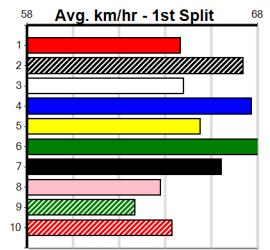

OUTER EAST FOOTBALL NETBALL COMP

Distance: 350m, Race Type: Grade 5, Total Prizemoney: $2,925
1st: $1,950, 2nd: $600, 3rd: $300, 4th: $75

Watchdog Tips:

Bet:

Table header with columns: Form Box, Wgt, Dist, Track, Date, Time, BON, Margin, 1st/2nd (Time), PIR, Checked, Comment, WR, Split 1, S/P, Grade

ASTON TOMMY [5]
BD Dog Apr-22 Sire: TOMMY SHELBY Dam: ASTON MEILLEUR
Owner(s): R Borda
Trainer: David Condon (Devon Meadows)
Winning Distances: < 300m (0) 300 - 399m (1) 400 - 499m (4) 500 - 599m (4) 600 - 699m (0) > 700m (0)
Winning Weights: 32.6(1) 32.9(1) 33.1(1) 33.6(1) 33.8(2) 33.9(2) 34.3(1)
Box History table and Prize Best Starts table included.

SPECIAL SIAN [5]
DKBD Bitch Aug-21 Sire: FERNANDO BALE Dam: SPECIAL KIRST
Owner(s): L Boxell
Trainer: David Plumridge (Scoresby)
Winning Distances: < 300m (0) 300 - 399m (4) 400 - 499m (3) 500 - 599m (0) 600 - 699m (0) > 700m (0)
Winning Weights: 27.6(1) 27.8(1) 28.1(1) 28.2(1) 29.9(1) 30.2(1) 30.3(1)
Box History table and Prize Best Starts table included.

ARTS INFERNO [5]
F Dog Oct-20 Sire: AUSSIE INFRARED Dam: RAGIN' FORCE
Owner(s): FULHAM BRIDGE (SYN), A Duncan, J Chilcott, J Duncan
Trainer: Josh Duncan (Mount Camel)
Winning Distances: < 300m (0) 300 - 399m (2) 400 - 499m (12) 500 - 599m (3) 600 - 699m (0) > 700m (0)
Winning Weights: 28.6(1) 28.7(1) 29.1(2) 29.2(3) 29.3(2) 29.4(1) 29.5(1) 30.2(1) 30.3(2) 30.4(1) 30.5(1) 31.5(1)
Box History table and Prize Best Starts table included.

MY BOY TED [5] Biks
RF Dog Feb-22 Sire: HOUDINI BOY Dam: IT'S A JEWEL
Owner(s): K Norton
Trainer: Kylie Norton (Craigieburn)
Winning Distances: < 300m (0) 300 - 399m (6) 400 - 499m (0) 500 - 599m (0) 600 - 699m (0) > 700m (0)
Winning Weights: 34.7(2) 34.8(1) 35.0(1) 35.1(1) 35.5(1)
Box History table and Prize Best Starts table included.

GREYSYND LARRY [5]
BK Dog Aug-22 Sire: BLACK MAGIC OPAL Dam: PROMOTE
Owner(s): Greysynd Racing (SYN), W Owen, J Chilcott, A Long
Trainer: Michael Chilcott (Heathcote)
Winning Distances: < 300m (0) 300 - 399m (0) 400 - 499m (3) 500 - 599m (0) 600 - 699m (0) > 700m (0)
Winning Weights: 33.3(1) 33.4(1) 33.6(1)
Box History table and Prize Best Starts table included.

1

2

3

4

5