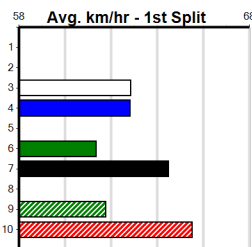

SPORTSBET HT2

Distance: 300m, Race Type: Maiden Heat, Total Prizemoney: $2,535
1st: $1,680, 2nd: $520, 3rd: $260, 4th: $75

2
12:12PM
(VIC time)

Watchdog Tips: ☐ ☐ ☐ ☐ ☐ **Bet:** ☐

Form Box Wgt Dist Track Date Time BON Margin 1st/2nd (Time) PIR Checked Comment W/R Split 1 S/P Grade

1 VOLTAGE [M]

BK Dog Jan-22 Sire: FARLEY TURBO Dam: PRINCESS MARJEN
Owner(s): BELLE ZAC AND CHARLIE (SYN), M Tabb, S Tabb
Winning Distances: < 300m (0) 300 - 399m (0) 400 - 499m (0) 500 - 599m (0) 600 - 699m (0) > 700m (0)
Winning Weights:

Bx	1st	2nd	3rd	4th	5th	6th	7th	8th
1								
2								
3								
4								
5								
6								
7								
8								

Last 3 wins NOT included above

Trainer: Stephen Tabb (Lara)
Box History

Bx	1st	2nd	3rd	4th	5th	6th	7th	8th
1								
2								
3								
4								
5								
6								
7								
8								

Prize Best		$0
Starts		FSH 0-0-0-0
Trk/Dts		0-0-0-0
APM		0

2 KIANI STAR [M]

RF Bitch Feb-23 Sire: BERNARDO Dam: SMOKIN' CINDY
Owner(s): T Tufo
Winning Distances: < 300m (0) 300 - 399m (0) 400 - 499m (0) 500 - 599m (0) 600 - 699m (0) > 700m (0)
Winning Weights:

Bx	1st	2nd	3rd	4th	5th	6th	7th	8th
1								
2								
3								
4								
5								
6								
7								
8								

Last 3 wins NOT included above

Trainer: Susan Dalton (Coldstream)
Box History

Bx	1st	2nd	3rd	4th	5th	6th	7th	8th
1								
2								
3								
4								
5								
6								
7								
8								

Prize Best		$0
Starts		FSH 0-0-0-0
Trk/Dts		0-0-0-0
APM		0

3 MANDOLIN WIND [M]

BK Bitch Feb-23 Sire: ASTON FASTNET Dam: PRETTY MUCH
Owner(s): K Iles
Winning Distances: < 300m (0) 300 - 399m (0) 400 - 499m (0) 500 - 599m (0) 600 - 699m (0) > 700m (0)
Winning Weights:

7th (5)	6th (6)	7th (8)	4th (2)	8th (3)	5th (4)	2nd (2)	8th (2)
28.0 400 WGL R1 20-Aug-24 23.89 22.29 16.00 MY NAME'S EDEN (22.78) M/47 V10 . 8.71 $10.20 M	28.0 435 SLE R1 01-Sep-24 26.39 24.45 17.00 HAMMER (25.26) M/456 VO . 5.54 $8.20 M	29.1 400 WGL R3 31-Oct-24 23.93 22.67 15.00 TRICKLE (22.90) M/48 . . . 8.64 $5.80 T3-M	28.5 400 WGL R4 14-Nov-24 23.63 22.72 7.50L BENNACHIE LANE (23.11) Q/35 . . . 8.60 $4.00 M	28.1 400 GEL R2 19-Nov-24 24.56 22.65 24.00 ASTON HANSON (22.92) Q/58 . . . 8.94 $16.60 M	28.7 400 WGL R2 28-Nov-24 23.83 22.74 6.00L ROCHARD (23.44) M/87 . . . 9.05 $14.50 T3-M	28.6 400 GEL R2 31-Dec-24 23.11 22.76 5.00L SPECIAL PLAYERS (22.76) Q/22 . . . 8.56 $5.40 M	28.5 400 GEL R1 07-Jan-25 23.63 22.62 12.00 IN THE CLOUDS (22.84) M/57 . . . 8.53 $5.30 M

Last 3 wins NOT included above

Trainer: Kelvin Iles (Longwarry)
Box History

Bx	1st	2nd	3rd	4th	5th	6th	7th	8th
1								
2		1		1				1
3								1
4					1			
5								1
6						1		
7								
8								1

Prize Best		$370.00
Starts		FSH 8-0-1-0
Trk/Dts		0-0-0-0
APM		360