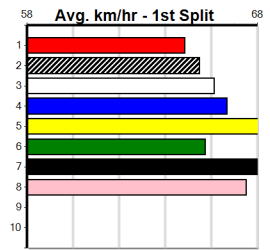

MR HUMMER LIMOS

Distance: 350m, Race Type: Mixed 3/4, Total Prizemoney: $3,360
1st: $2,250, 2nd: $690, 3rd: $345, 4th: $75

Watchdog Tips:

Bet:

Table with columns: Form Box, Wgt, Dist, Track, Date, Time, BON, Margin, 1st/2nd (Time), PIR, Checked, Comment, W/R, Split 1, S/P, Grade

1 MILLIE [4] BD Bitch May-21 Sire: HOOKSY Dam: LEAVE ME OUT
Owner(s): D Jarvis
Trainer: Donald Jarvis (Sydenham)
Winning Distances: < 300m (0) 300 - 399m (9) 400 - 499m (0) 500 - 599m (0) 600 - 699m (0) > 700m (0)
Box History table and Prize Best Starts Trk/Dts APM

2 ASTON JALAPENO [4] BK Dog Mar-22 Sire: ASTON DEE BEE Dam: ASTON LOPEZ
Owner(s): C Mackie
Trainer: Corey Mackie (Tooradin)
Winning Distances: < 300m (0) 300 - 399m (9) 400 - 499m (0) 500 - 599m (0) 600 - 699m (0) > 700m (0)
Box History table and Prize Best Starts Trk/Dts APM

3 HIGH END CASH [4] BD Dog May-22 Sire: AUSSIE INFRARED Dam: QUICK PAWS
Owner(s): DODGE N BOOKS (SYN), J Booker, R Aurisch, K Morrison
Trainer: Justin Booker (Kilmany)
Winning Distances: < 300m (0) 300 - 399m (7) 400 - 499m (2) 500 - 599m (0) 600 - 699m (0) > 700m (0)
Box History table and Prize Best Starts Trk/Dts APM

4 NEW WAVE WHINE [3] BD Dog Jan-21 Sire: ZAMBORA BROCKIE Dam: PRETTY BOMB
Owner(s): Just for us (SYN), B Hare, C Allen
Trainer: Claire Allen (Greendale)
Winning Distances: < 300m (0) 300 - 399m (7) 400 - 499m (10) 500 - 599m (5) 600 - 699m (1) > 700m (0)
Box History table and Prize Best Starts Trk/Dts APM

5 HEAD HUNTER [4] BK Dog Dec-21 Sire: ALLEN DEED Dam: BLACK MUSTANG
Owner(s): B Ender
Trainer: Bernie Ender (St Albans)
Winning Distances: < 300m (0) 300 - 399m (8) 400 - 499m (1) 500 - 599m (0) 600 - 699m (0) > 700m (0)
Box History table and Prize Best Starts Trk/Dts APM