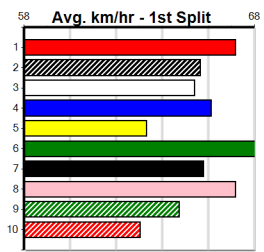

CENTRAL SCAFFOLDS

Distance: 300m, Race Type: Grade 5, Total Prizemoney: $2,925
1st: $1,950, 2nd: $600, 3rd: $300, 4th: $75

Watchdog Tips: ☐ ☐ ☐ ☐ ☐ Bet: ☐

1

BANK ROBBER [5]
BEBD Dog Feb-22 Sire: BERNARDO Dam: SILVER SALUTE
Owner(s): D Rhodes Trainer: Donald Rhodes (Heyfield)
Winning Distances: < 300m (0) 300 - 399m (4) 400 - 499m (1) 500 - 599m (0) 600 - 699m (0) > 700m (0)
Winning Weights: 38.3(1) 38.4(1) 38.7(2) 39.2(1)

7th	4th	3rd	2nd	1st	Race	Date	Time	BOB	Margin	1st/2nd (Time)	PIR	Checked	Comment	WR	Split 1	S/P	Grade
7th (4)	38.3	300	HVL	R10	25-Aug-24	16.84	16.50	5.00L	BORACAY STORM (16.50)	S/5	.	.	.	.	3.98	$3.70	5H
5th (8)	38.4	400	WGL	R11	30-Aug-24	23.09	22.57	5.50L	BLUEBELLE COLOUR (22.71)	M/55	.	.	.	.	8.57	$5.20	5
7th (8)	38.0	460	WGL	R5	13-Sep-24	26.76	25.54	12.00	BORACAY STORM (25.96)	M/545	.	.	.	.	6.59	$33.60	5H
1st (4)	38.7	300	HVL	R3	19-Sep-24	16.83	16.83	0.50L	INSENSITIVE (16.87)	M/6	.	.	.	.	4.03	$2.20	T3-5
6th (6)	39.5	350	HVL	R8	01-Dec-24	19.58	18.78	12.00	SHEEZEL (18.78)	M/5	.	.	.	.	6.55	$94.00	SH
4th (2)	39.6	350	HVL	R6	13-Dec-24	19.86	19.52	3.00L	BUSTER'S DREAM (19.65)	M/2	.	.	.	.	6.60	$2.50	T3-5
2nd (8)	39.2	435	SLE	R5	18-Dec-24	24.90	24.38	0.50L	VALENCIA LOLA (24.88)	M/211	.	.	.	.	5.22	$2.40	T3-5
1st (2)	38.4	435	SLE	R7	01-Jan-25	24.63	24.63	3.00L	DR. ERICA (24.83)	Q/111	.	.	SW	.	5.17	$2.00	T3-5

Last 3 wins NOT included above

1st (3)	39.2	350	HVL	R1	19-May-24	19.80	19.28	0.75L	GOLD HARADA (19.84)	M/2	.	.	.	.	6.69	$6.40	M
1st (7)	38.7	350	TRA	R2	15-Jul-24	20.27	20.27	1.25L	JUST LIKE AUDREY (20.35)	M/11	.	.	SW	.	6.82	$3.60	T3-7
1st (8)	38.3	350	HVL	R2	11-Aug-24	19.36	19.01	2.75L	PIA BELLA (19.54)	Q/1	.	.	SW	.	6.45	$3.10	X67H

Box History

Bx	1st	2nd	3rd	4th	5th	6th	7th	8th
1								
2				1				
3	1							
4	1						1	
5								
6		1				1		
7	1	1	1	1	1	1	1	
8	1	1	1	1	1	1	1	

Prize Best Starts Trk/Dts APM

Prize	$7900.00
Best Starts	16.83(4)-19/9/24
Trk/Dts	15-5-2-1
APM	2-1-0-0
APM	3846