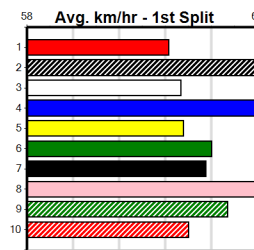

GORSKI ENGINEERING

Distance: 300m, Race Type: Grade 5, Total Prizemoney: $2,925
1st: $1,950, 2nd: $600, 3rd: $300, 4th: $75

Watchdog Tips: [ ] [ ] [ ] [ ] Bet: [ ]

Form Box Wgt Dist Track Date Time BON Margin 1st/2nd (Time) PIR Checked Comment W/R Split 1 S/P Grade

CINDY'S BOY [5]
BK Dog Feb-21 Sire: BARCIA BALE Dam: SMOKIN' CINDY
Owner(s): WATCH AND WAIT (SYN), S Dalton, C Dalton, L Dalton
Trainer: Colin Dalton (Coldstream)
Winning Distances: < 300m (0) 300 - 399m (1) 400 - 499m (2) 500 - 599m (2) 600 - 699m (0) > 700m (0)
Winning Weights: 38.0(1) 38.1(2) 38.6(1) 38.7(1)
5th (3) 38.1 460 WGL R8 06-Jan-23 26.01 25.46 5.50L MONEY OWES (25.63) M/777 . . . 6.73 $11.20 SH
3rd (1) 38.4 460 WGL R7 13-Jan-23 25.75 25.32 0.75L SUNNYSIDE M/653 . . . 6.75 $2.00 RWH
1st (4) 38.1 515 SAN R4 19-Jan-23 29.86 29.25 4.00L MONKEY'S STYLE (30.13) M/6422 . SW . 5.22 $3.10 RWF
5th (1) 37.9 450 BAL R8 28-Jan-23 25.62 24.80 12.00 REJUVENATE (24.80) S/666 . . . 6.71 $9.70 SH
2nd (6) 38.4 515 SAP R5 05-Feb-23 29.82 29.42 1.25L ANGEL TURNS AWAY (29.75) M/3322 . VO . 5.26 $2.20 5
ST (-) 38.4 400 WGL 09-Feb-23 23.32 . 0.01L Trial Not Cleared S/33 . 1of5 . 8.39 . ST
ST (-) 38.8 300 HVL 11-Jan-24 20.09 . 4.75L Trial Cleared S/54 . 4of5 . 6.89 . ST
ST (-) 38.4 400 WGL 05-Sep-24 23.81 . 9.00L Trial Cleared M/44 . 4of7 . . . ST
Last 3 wins NOT included above
1st (6) 38.7 515 SAP R4 09-Oct-22 29.49 29.43 2.50L SHADOW RIOT (29.67) Q/1111 . . . 5.10 $2.60 X67H
1st (4) 38.6 350 HVL R9 13-Nov-22 19.31 18.68 0.25L MIGHTY MOOSE (19.32) S/4 . . . 6.68 $2.50 X67
1st (2) 38.1 460 WGL R6 01-Jan-23 25.50 25.50 8.00L DESPERATE MOMENT M/211 . SW . 6.53 $2.70 5

Box History table for CINDY'S BOY [5] with columns Bx, 1st, 2nd, 3rd, 4th, 5th, 6th, 7th, 8th and Prize Best Starts Trk/Dts APM.