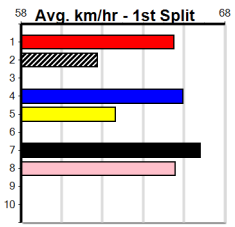

Horsham

SPORTSBET HT3

4

Distance: 410m, Race Type: Mixed 6/7 Heat, Total Prizemoney: $2,925
1st: $1,950, 2nd: $600, 3rd: $300, 4th: $75

11:05AM

(VIC time)

MADDY GIBLET (7) was never headed in her top 23.34 win here and a repeat of that can see her score again. FAR OUT SCOUT (4) has the talent and she should get plenty of room to move early on. VENETIAN BLUE (1) has solid claims

Watchdog Tips: **7** **4** **1** **2** **Bet:** Trifecta 7/1,2,4/1,2,4 ($10 - 166.67%)