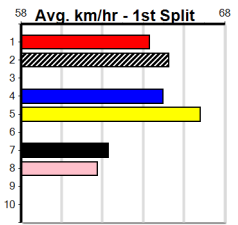

Horsham

CHS GROUP

Distance: 485m, Race Type: Grade 5, Total Prizemoney: $3,340
1st: $2,230, 2nd: $690, 3rd: $345, 4th: $75

5

11:20AM

(VIC time)

GO MICKEY (4) is having his first look here but he can carve out quick time and he should be able to hold the lead. NIZHONI (5) has returned to form at Warrnambool and he should be in the mix once again. LALA RAPID (8) can charge to the line

Watchdog Tips: **4** **5** **8** **2** **Bet:** **Box Quinella 4,5,8 ($10 for 333.33%)**

1 GET IT DONE [5] ***** SCRATCHED *****
WBD D Jul-21 STAGGER **JILLY BE BRAVE**
Trainer: Gavin Gledhill (Coomboona) **$26.00**

4th	5th	8th	1st
(1) 32.6 500 BEN R8 27-Nov-24 28.97 28.44 5.50LHAD A MISCHIEF (28.60) M/333 . . . . 6.78 $9.90 T3-5	(5) 32.7 435 SLE R12 20-Dec-24 24.83 24.11 7.00LOUR YOGI (24.36) M/544 . . . . 5.39 $33.50 5	(3) 33.0 410 HOR R12 27-Dec-24 24.16 23.28 9.50LBLOCK A BABE (23.49) M/77 . . . . 10.90 $36.30 5	(7) 32.4 410 HOR R11 31-Dec-24 23.57 23.29 1.5LCIRCLE THE SPACE (23.66) M/33 . . . . 10.40 $15.80 5

Owner(s): G Gledhill

Winning Boxes

1	2	3	4	5	6	7	8
1	2	3	4	5	6	7	8
			1	1			1
Prize	$16,950.00						
Best	FSTD						
Starts	69-6-10-14						
Trk/Dst	0-0-0-0						
APM	$3536						

2 SAINT TAY [5] *Solidly placed in his past three, must keep safe*
BK D Mar-22 BERNARDO **SAINT MADDIE**
Trainer: Peter Byrne (Koroit) **$8.00**

2nd	3rd	3rd
(1) 28.6 390 WBL R12 28-Dec-24 22.25 22.02 1.25LWILPENA (22.18) M/42 . . . . 8.81 $4.70 5	(2) 28.5 390 WBL R11 04-Jan-25 22.35 22.03 4.75LIMPOSTER (22.03) M/55 . . . . 8.86 $10.30 5	(2) 28.6 450 WBL R7 09-Jan-25 25.59 24.90 2.75LPAW CHEYENNE (25.41) M/465 . . . . 6.91 $18.90 5
3rd (2) 28.6 485 HOR R5 14-Jan-25 27.72 27.39 4.75LNIZHONI (27.39) M/333 . . . . 6.68 $10.50 5		

Owner(s): P Byrne

Winning Boxes

1	2	3	4	5	6	7	8
4				2			
Prize	$12,890.00						
Best	27.63						
Starts	44-6-7-8						
Trk/Dst	3-0-1-1						
APM	$6106						

3 *** VACANT BOX ***
Trainer:
Owner(s):

4 GO MICKY [5] *Nice prospect, should pounce on the arm, yes*
BKW D Oct-22 KOBLENZ **PRINCESS MARJEN**
Trainer: David Jensen (Woodstock) **$2.00**

6th	2nd	5th	5th	5th
(7) 29.3 510 SLE R4 02-Oct-24 29.57 28.65 8.50LBEGGIN' (28.99) M/666 . . V14 . 9.54 $2.30 RWH	(8) 29.2 515 SAP R7 30-Dec-24 29.79 29.30 2.25LGO FOR GOLD (29.64) M/5222 . . . . 5.17 $5.90 5H	(2) 29.2 515 SAN R2 09-Jan-25 30.70 29.18 18.00LBOUNDING CHIEF (29.49) S/5555 . . . . 5.29 $3.30 5F	(4) 28.9 485 HOR R5 14-Jan-25 27.84 27.39 6.50LNIZHONI (27.39) M/222 . . . . 6.65 $2.00 5	

Owner(s): J Brown

Winning Boxes

1	2	3	4	5	6	7	8
1	1	2	1	2		1	
Prize	$12,035.00						
Best	27.84						
Starts	12-3-3-0						
Trk/Dst	1-0-0-0						
APM	$5073						

5 NIZHONI [5] *Returned to form at Warrnambool, main danger*
RBD D Jul-21 FERNANDO BALE **DELTA RHODE**
Trainer: Roselyn Nicholls (Eaglehawk) **$2.20**

5th	1st	1st	1st
(8) 33.4 525 MEP R6 18-Dec-24 31.00 29.94 11.00LTAMMY MCIVOR (30.25) M/2145 . . . . 5.15 $22.50 5	(5) 33.6 450 WBL R9 30-Dec-24 25.37 25.27 3.5LZIPPING JETSON (25.61) Q/332 . . . . 6.60 $7.30 SH	(3) 33.7 450 WBL R4 04-Jan-25 25.38 24.96 2.75LVOLTAGE STRIKE (25.57) M/111 . . SW . 6.58 $4.40 SF	(5) 33.8 485 HOR R5 14-Jan-25 27.39 27.39 4.50LWINNIE'S WISH (27.71) M/111 . . . . 6.61 $1.80 5

Owner(s): R Nicholls

Winning Boxes

1	2	3	4	5	6	7	8
1	1	2	1	2		1	2
Prize	$23,425.00						
Best	27.16						
Starts	47-10-5-6						
Trk/Dst	12-3-0-2						
APM	$6777						

6 *** VACANT BOX ***
Trainer:
Owner(s):