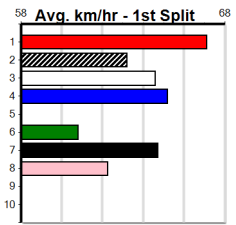

Horsham

SPORTSBET HT2

Distance: 410m, Race Type: Mixed 6/7 Heat, Total Prizemoney: $2,925
1st: $1,950, 2nd: $600, 3rd: $300, 4th: $75

3

10:45AM
(VIC time)

NOAH'S BEST (8) was impressive at Shepparton last time and he will be in the mix again. BRIELLE (4) is showing some promise and is a likely improver. ERIC QUIRK (1) looks a nice type also.

Watchdog Tips: 8 4 1 7 **Bet:** Quinella 8/4 ($10 for 1000%)