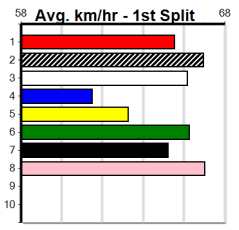

Horsham

6
11:38AM
(VIC time)

HORSHAM DOORS & GLASS

Distance: 410m, Race Type: Grade 5, Total Prizemoney: $2,925
1st: $1,950, 2nd: $600, 3rd: $300, 4th: $75

Watchdog Tips: **6** **4** **1** **7** **Bet:** **Box Quinella 1,4,6 ($10 for 333.33%)**

1 ENTERTAINMENT [5] *Good record here, draw helps, looks a threat*

Form	Box	Weight	Dist	Track	Date	Time	BON	Margin	1st/2nd (Time)	PIR	Checked	Comment	W/R	Split 1	S/P	Grade	Winnings Boxes								
BK D Dec-22 BERNARDO DENISE'S VISION $5.50																	1	2	3	4	5	6	7	8	
Trainer: Dylan Sharp (Lara)																	2								1
5th (6) 31.9 410 HOR R11 17-Dec-24 23.75 23.14 7.50LMAXED OUT (23.23) S/65 . . . 10.59 $5.20 5																	Prize	$9,450.00							
2nd (2) 32.4 400 WGL R11 24-Dec-24 23.10 22.19 0.50LASHLEY HOOK (23.08) M/22 . . . 8.54 $8.50 5																	Best	23.20							
5th (4) 32.3 390 SHP R13 30-Dec-24 22.35 21.71 4.00LQUEBEC BALE (22.09) M/75 . SW . 8.65 $7.50 5																	Starts	24-3-6-4							
4th (6) 31.8 400 WGL R11 07-Jan-25 23.25 22.55 6.00LTUFF TOBY (22.84) M/65 . . . 8.73 $4.50 5																	Trk/Dst	8-1-3-3							
Owner(s): The Milkmen (SYN), C Dalli, J Russo																	APM	$5683							

2 UDANI BALE (NSW)[5] *Honest type but may get crowded early, place*

LTBD D Apr-21 FERAL FRANKY DYNA CARMEN $6.00																	Winnings Boxes								
Trainer: Andrea Gurry (Nhill)																	1	2	3	4	5	6	7	8	
7th (8) 34.6 410 HOR R5 17-Dec-24 24.11 23.14 7.50LDUCHESS GEORGIA (23.59) M/78 . . . 10.56 $11.30 X45																	2	2	1	1				3	3
2nd (6) 35.0 410 HOR R9 27-Dec-24 23.59 23.28 1.5LROSCOE BALE (23.49) M/42 . . . 10.48 $11.00 X45																	Prize	$41,075.00							
2nd (2) 35.6 410 HOR R4 31-Dec-24 23.50 23.29 0.75LPAW YONDER (23.46) M/22 . . . 10.42 $2.60 X45																	Best	23.24							
4th (4) 35.6 410 HOR R8 06-Jan-25 23.52 22.89 9.00LZORBAS BALE (22.89) M/55 . . . 10.44 $10.70 X34																	Starts	62-14-10-9							
Owner(s): A Gurry																	Trk/Dst	28-3-7-4							
																	APM	$5333							

3 COBBLE GIBLET (NSW)[5] *Steady record here, likely to find bother, tested*

BK B Oct-22 KOBLENZ XALYNN BALE $12.00																	Winnings Boxes							
Trainer: Daniel Gibbons (Avalon)																	1	2	3	4	5	6	7	8
3rd (4) 27.0 410 HOR R11 17-Dec-24 23.54 23.14 4.50LMAXED OUT (23.23) M/23 . . . 10.28 $16.40 5																	1							
5th (6) 27.5 410 HOR R5 23-Dec-24 23.85 23.13 11.00LZORBAS BALE (23.13) M/43 . . . 10.53 $32.10 X45																	Prize	$9,300.00						
3rd (1) 27.3 435 SLE R7 29-Dec-24 24.62 24.09 7.50LMINTER FROST (24.11) M/233 . . . 5.28 $10.80 5																	Best	23.54						
2nd (4) 27.8 410 HOR R11 06-Jan-25 23.73 22.89 7.00LPAW KRAMER (23.25) M/33 . . . 10.54 $10.00 5																	Starts	21-4-3-3						
Owner(s): D Gibbons																	Trk/Dst	7-1-1-1						
																	APM	$6652						

4 PLAY THE MINUTES [5] *Resuming, talented when fit, should fire*

WBK D May-22 FERNANDO BALE ZIPPING TIFFANY $4.20																	Winnings Boxes							
Trainer: Garry George (Beulah)																	1	2	3	4	5	6	7	8
1st (1) 32.1 450 TRA R6 07-Jun-24 24.92 24.92 2.75LREADY TO STING (25.10) M/111 . . . 6.58 $1.50 X45																	1	1	1	1	1	1		
8th (4) 32.3 460 WGL R5 18-Jun-24 27.23 25.51 20.00LNORTH CAROLINA (25.87) M/587 . V28 . 6.80 $3.60 RWH																	Prize	$16,880.00						
P (2) 32.7 460 WGL R9 01-Oct-24 0.00 25.54 .FLAMING WHEELS (25.73) M/777 . V0 . 6.97 $3.00 RWH																	Best	FSH						
ST (-) 31.5 410 HOR 26-Nov-24 23.36 6.00LTrial Cleared M/22 . 2of4 . 10.25 $. ST																	Starts	8-4-0-0						
Owner(s): THE SIP (SYN), J Harradine, T Redmond, W Vassallo																	Trk/Dst	0-0-0-0						
																	APM	$3176						

5 MISTER CADILLAC (NSW)[5] *Beaten in both runs here, may need it easier*