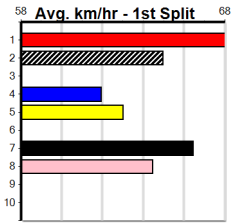

Horsham

SPORTSBET HT1

Distance: 410m, Race Type: Mixed 6/7 Heat, Total Prizemoney: $2,925
1st: $1,950, 2nd: $600, 3rd: $300, 4th: $75

2

10:27AM
(VIC time)

PAW SAKAKIBURA (1) blew away his rivals in his debut win here and he should make light work of these. HIM TARZAN (4) was solidly placed at Ballarat two runs back and he can work into the mix mid race. BLACK REALITY (5) can place.

Watchdog Tips: **1** **4** **5** **8** **Bet:** **Trifecta 1/4/5,8 ($10 - 500%)**

1 PAW SAKAKIBURA (NSW)[7]													<i>Brilliant on debut, gun draw, looks the goods</i>															
RBD	D	Feb-23 JACKSLITTLETHING		IDRIA BALE												$1.15		Winning Boxes										
Trainer: Daniel Gibbons (Avalon)																					1 2 3 4 5 6 7 8							
1st (1) 35.2 410 HOR R1 06-Jan-25 23.21 22.89 11.00MAURITIAN NITRO (23.92) M/11 . . . SW . 10.15 $1.20 M																					Prize Best $1,680.00							
1st (1) 34.8 410 HOR R2 14-Jan-25 23.00 23.00 9.00BLACK REALITY (23.62) Q/11 . . . . 10.24 $1.20 X67H																					23.00							
Owner(s): B Wheeler																					Starts 2-2-0-0							
																					Trk/Dst 2-2-0-0							
																					APM $1680							

2 KARUNA [6]													*** SCRATCHED ***															
F	B	Nov-22 ASTON RUPEE		SILKY RIOT												$6.00		Winning Boxes										
Trainer: Paul Galea (Melton West)																					1 2 3 4 5 6 7 8							
1st (2) 28.0 525 MEP R9 27-Nov-24 30.36 30.02 2.75KIWI HARRY (30.54) Q/1111 . . . . 5.12 $14.00 X67H																					Prize Best $4,835.00							
8th (8) 28.4 525 MEA R1 07-Dec-24 31.28 29.59 17.00KIWI JAY (30.11) M/1888 . . . V0 . 5.07 $12.10 X67F																					FSH							
6th (6) 28.6 400 GEL R3 03-Jan-25 23.73 22.38 11.00SUMO SMASH (23.01) M/66 . . . . 8.77 $5.40 6G																					Starts 8-2-1-1							
5th (7) 28.4 525 MEP R9 08-Jan-25 30.83 29.63 11.00RIVERSDALE MICK (30.08) M/3334 . . . . 5.20 $14.60 RW																					Trk/Dst 0-0-0-0							
Owner(s): BEST BET (SYN), P Galea, F Spiteri																					APM $3517							
																					ENG BEN 2025-01-16							

3 *** VACANT BOX ***													Winning Boxes							
Trainer:													1 2 3 4 5 6 7 8							
Owner(s):													1							

4 HIM TARZAN [7]													<i>Solidly placed two runs back, main danger</i>															
WF	D	Nov-22 HOOKED ON SCOTCH		MISSY HA HA												$7.50		Winning Boxes										
Trainer: Patrick Bull (Maryborough)																					1 2 3 4 5 6 7 8							
7th (6) 35.0 425 BEN R2 06-Dec-24 25.24 23.79 17.00SPEEDY EASY (24.05) M/687 . . . V7 . 6.72 $30.50 X67																					Prize Best $1,980.00							
3rd (7) 34.5 390 BAL R11 01-Jan-25 22.56 21.97 4.25BLACK SANDY (22.27) M/43 . . . . 8.59 $10.50 X67H																					23.67							
6th (3) 34.1 390 BAL R10 08-Jan-25 22.51 21.88 9.00LNO BAD DEED (21.88) S/86 . . . . 8.74 $10.10 X67F																					Starts 6-1-0-2							
3rd (4) 34.2 410 HOR R2 14-Jan-25 23.67 23.00 10.00PAW SAKAKIBURA (23.00) M/33 . . . . 10.54 $6.00 X67H																					Trk/Dst 1-0-0-1							
Owner(s): Bulbay (SYN), P Bull, A Bayliss																					APM $1308							

5 BLACK REALITY [7]													<i>Every chance last time, will need it easier</i>															
BK	B	Jul-22 ASTON RUPEE		WHAT A SURPRISE												$15.00		Winning Boxes										
Trainer: William Robertson (St Arnaud)																					1 2 3 4 5 6 7 8							
7th (2) 27.7 390 BAL R11 24-Dec-24 22.94 22.09 7.00LNOAH DEAR (22.46) M/86 . . . . 8.79 $16.30 T3-M																					Prize Best $3,480.00							
1st (1) 28.1 485 HOR R1 31-Dec-24 28.08 27.51 0.75LAUNTIE AMBER (28.12) Q/111 . . . . 6.63 $14.40 M																					23.62							
4th (2) 28.3 450 BAL R5 06-Jan-25 26.36 25.77 1.25LMINH BRONCO (26.27) M/111 . . . . 6.74 $6.60 T3-RW																					Starts 9-1-1-0							
2nd (5) 28.0 410 HOR R2 14-Jan-25 23.62 23.00 9.00PAW SAKAKIBURA (23.00) Q/22 . . . . 10.45 $37.10 X67H																					Trk/Dst 1-0-0-1							
Owner(s): AS TIME GOES BY (SYN), J D'altorio, R Francis, G Barbara, E Barbara																					APM $2420