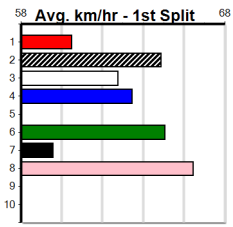

Horsham

CRYMELON KENNELS

Distance: 410m, Race Type: Maiden, Total Prizemoney: $2,535
1st: $1,680, 2nd: $520, 3rd: $260, 4th: $75

1

10:08AM
(VIC time)

HOOKED ON JING (6) was impressive when placed on debut at Geelong and she will find this a lot easier. PEARLY WHIRLY (8) has good early burn and she will be better for the run here last time. DIAMANTINA OPAL (2) has claims

Watchdog Tips: **6** **8** **2** **3** **Bet:** **Win 6**