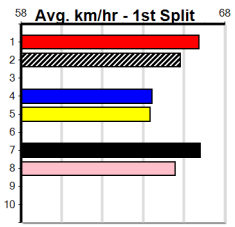

Horsham

LOCKS CONSTRUCTIONS

Distance: 485m, Race Type: Mixed 4/5, Total Prizemoney: $3,875
1st: $2,600, 2nd: $800, 3rd: $400, 4th: $75

9

12:30PM

(VIC time)

JOEY THE JET (2) has been a little costly of late but he is a potential star and he can make amends today. AEROPLANE MODE (5) can run the hands off the clock and he will pressure the favourite throughout. PANAMA RHODE (1) shows promise

Watchdog Tips:

2

5

1

8

Bet:

Trifecta 2/1,5/1,5 ($10 - 500%)

Form Box Weight Dist Track Date Time BON Margin 1st/2nd (Time) PIR Checked Comment W/R Split 1 S/P Grade

1 PANAMA RHODE [5] *Highly promising, toughest test, can threaten*

BK B Dec-22 SUPERIOR PANAMA STELLA RHODE **$7.50**

Trainer: Norman Mccullagh (Warrnambool)

1st (7)	31.0	450	WBL	R7	21-Nov-24	25.20	25.19	3.5	LASTON AURELIA (25.43)	M/333	.	.	.	6.64	$6.50	5
6th (4)	31.0	450	WBL	R8	19-Dec-24	25.60	24.81	12.00	LURIEL BALE (24.81)	M/676	.	.	.	6.77	$7.00	X45
1st (4)	30.7	450	WBL	R8	28-Dec-24	25.17	25.17	1.00	LORRAINE JACKY (25.23)	M/333	.	.	SW	6.69	$14.40	SH
2nd (3)	30.6	450	WBL	R6	04-Jan-25	25.11	24.96	1.00	LSHARAPOVA STAR (25.05)	M/333	.	.	.	6.62	$4.30	SF

Owner(s): N Mccullagh

Winning Boxes

1	2	3	4	5	6	7	8
1	1	1	1	5	6	7	8
1	1	1	1	1	1	1	1
Prize	$11,540.00						
Best	FSH						
Starts	8-5-1-1						
Trk/Dst	0-0-0-0						
APM	$8762						

2 JOEY THE JET [5] *No luck of late, potential star, can make amends*

BK D Dec-22 FERAL FRANKY PAUA OF JANIE **$1.25**

Trainer: Jason Thompson (Pearcedale)

1st (7)	34.5	450	BAL	R8	18-Dec-24	25.10	25.10	3.25	L AEROPLANE MODE (25.33)	M/221	.	.	.	6.57	$2.10	X45
4th (4)	34.6	525	MEA	R10	28-Dec-24	30.74	30.09	9.50	FERNANDO DUKE (30.09)	M/7644	.	.	.	5.25	$1.50	5
4th (4)	34.7	460	WGL	R8	03-Jan-25	25.82	25.39	3.00	FERNANDO GOMEZ (25.61)	M/455	.	.	.	6.60	$2.50	SH
3rd (8)	34.4	460	WGL	R10	10-Jan-25	25.79	25.49	2.50	L ZIPPING GRYLLIS (25.62)	M/222	.	.	.	6.55	$1.80	X45

Owner(s): D Jones

Winning Boxes

1	2	3	4	5	6	7	8
2	1	1	1	1	1	1	1
Prize	$204,090.00						
Best	FSH						
Starts	14-8-1-3						
Trk/Dst	0-0-0-0						
APM	$149842						

3 *** VACANT BOX ***

Trainer:
Owner(s):

4 GREYSYND SAMMY [5] *Veteran chaser, needs it easier these days*

BK D Aug-22 BLACK MAGIC OPAL IT'S A WISH **$21.00**

Trainer: Michael Chilcott (Heathcote)

7th (6)	35.0	525	MEA	R8	07-Dec-24	30.61	29.59	7.50	L PITOMIZE (30.11)	S/6777	.	.	.	5.31	$23.90	SH
2nd (7)	34.5	485	HOR	R8	17-Dec-24	27.50	27.12	1.5	L ZYGON BALE (27.41)	M/543	.	.	.	6.72	$10.40	X45
8th (1)	34.6	525	MEA	R5	21-Dec-24	30.82	29.62	13.00	L BOMB LUCA (29.95)	M/6788	.	.	.	5.25	$15.10	5
4th (7)	34.5	450	WBL	R4	28-Dec-24	25.61	25.17	5.00	L BETTER LIGHT UP (25.27)	M/554	.	.	.	6.80	$4.60	SH

Owner(s): chillicook (SYN), J Chilcott, M Chilcott, G Cooke, W Owen

Winning Boxes

1	2	3	4	5	6	7	8
1	2	3	4	5	6	7	8
1	1	1	1	1	1	1	2
Prize	$39,070.00						
Best	27.50						
Starts	26-4-6-5						
Trk/Dst	1-0-1-0						
APM	$22005